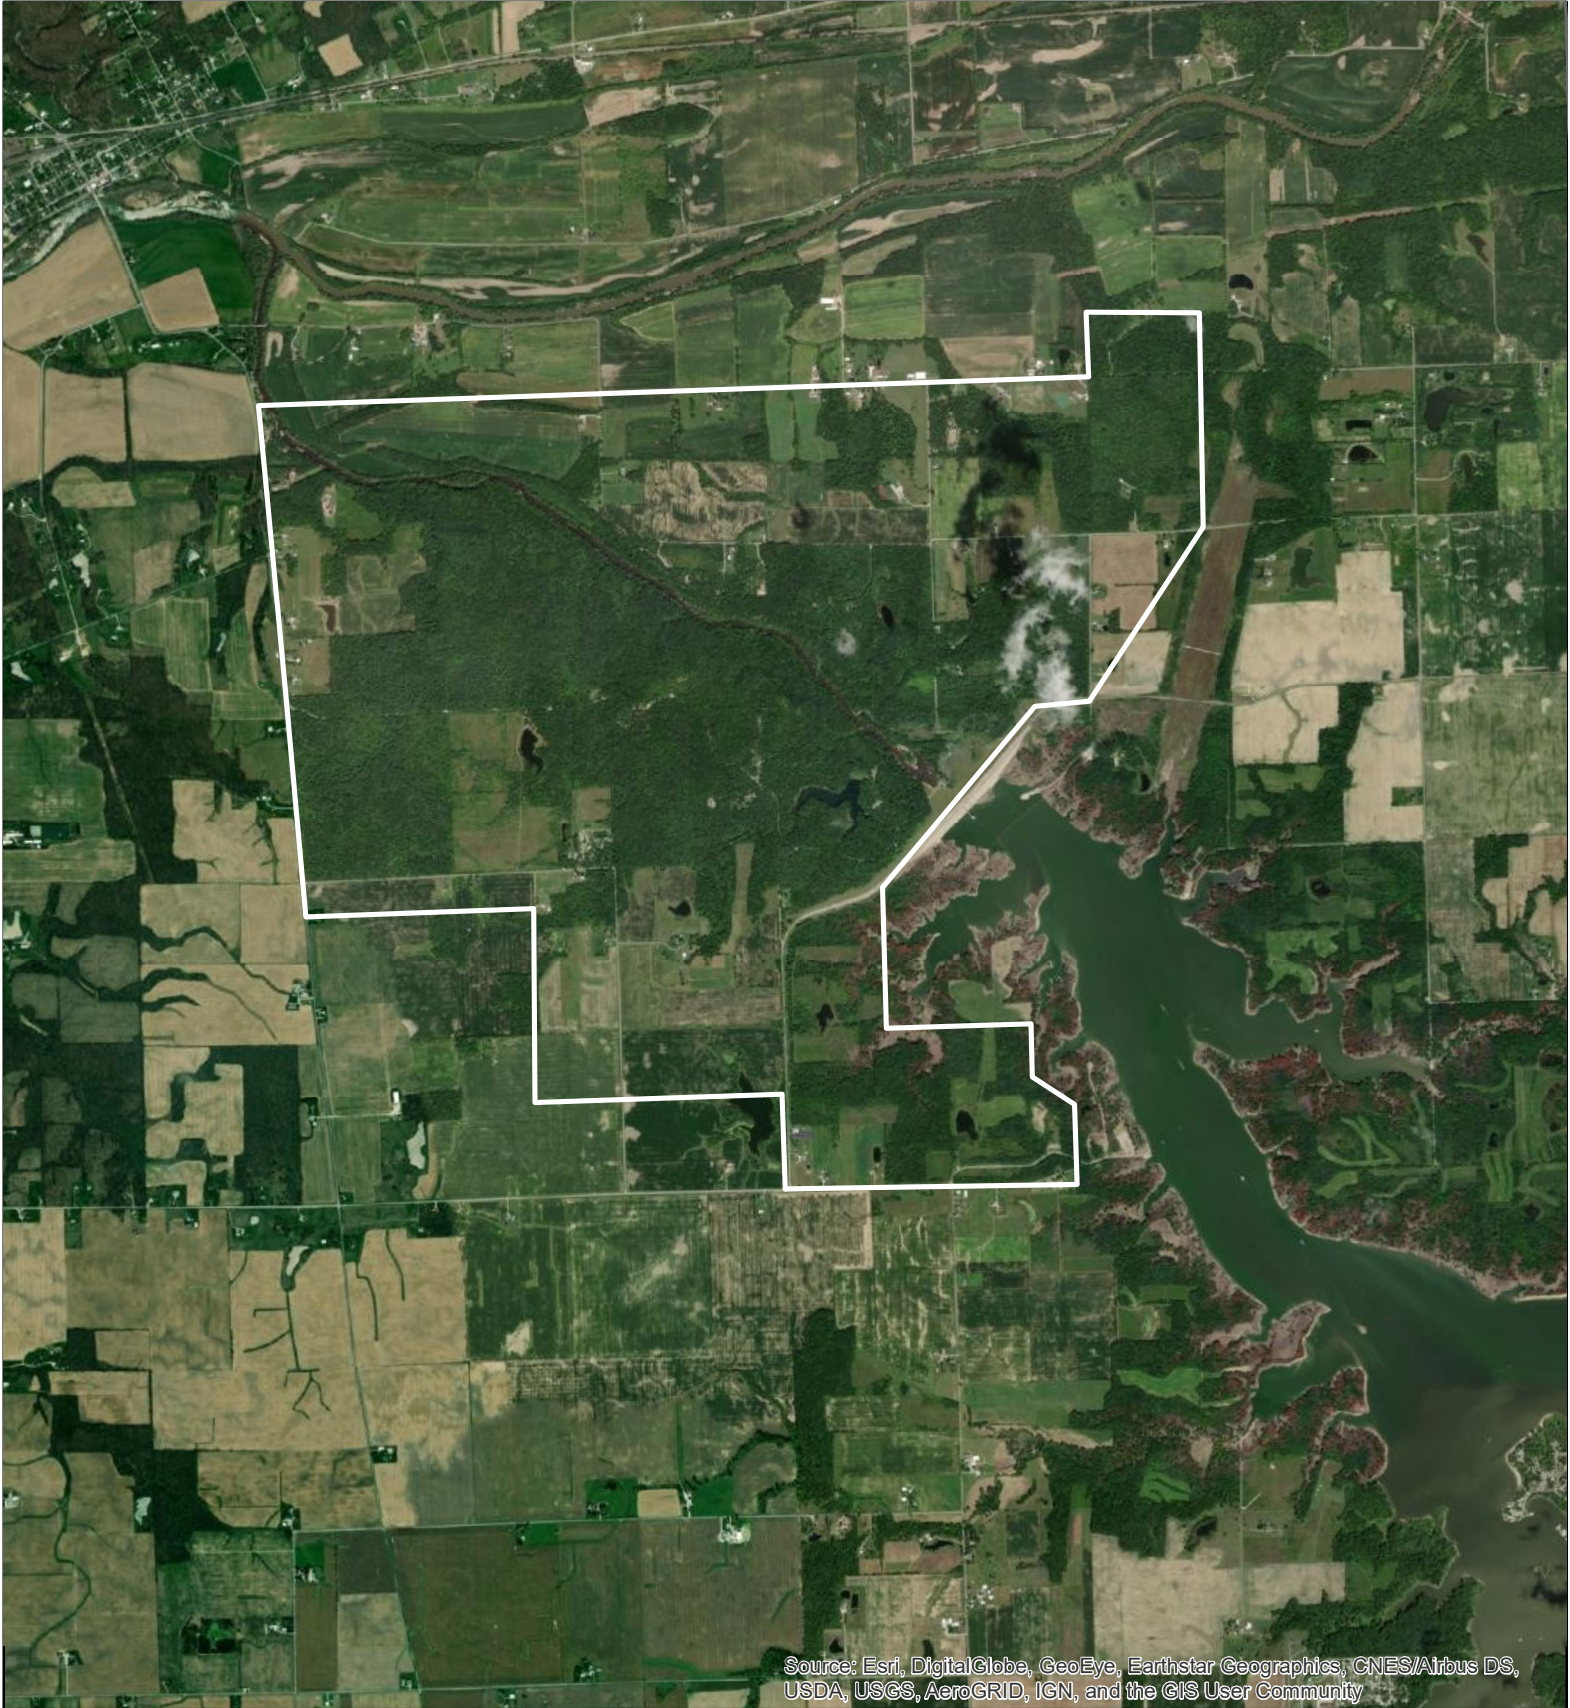

Proposed Gypsy Moth Treatments 2021

N

Acres: 3207

County: Wabash
Treatment Site: Lagro MD21

Treatment: MD

Source: Esri, DigitalGlobe, GeoEye, Earthstar Geographics, CNES/Airbus DS, USDA, USGS, AeroGRID, IGN, and the GIS User Community

Author: K.Stultz
Date: 1/14/2021
Data Source: IDNR, STS Foundation