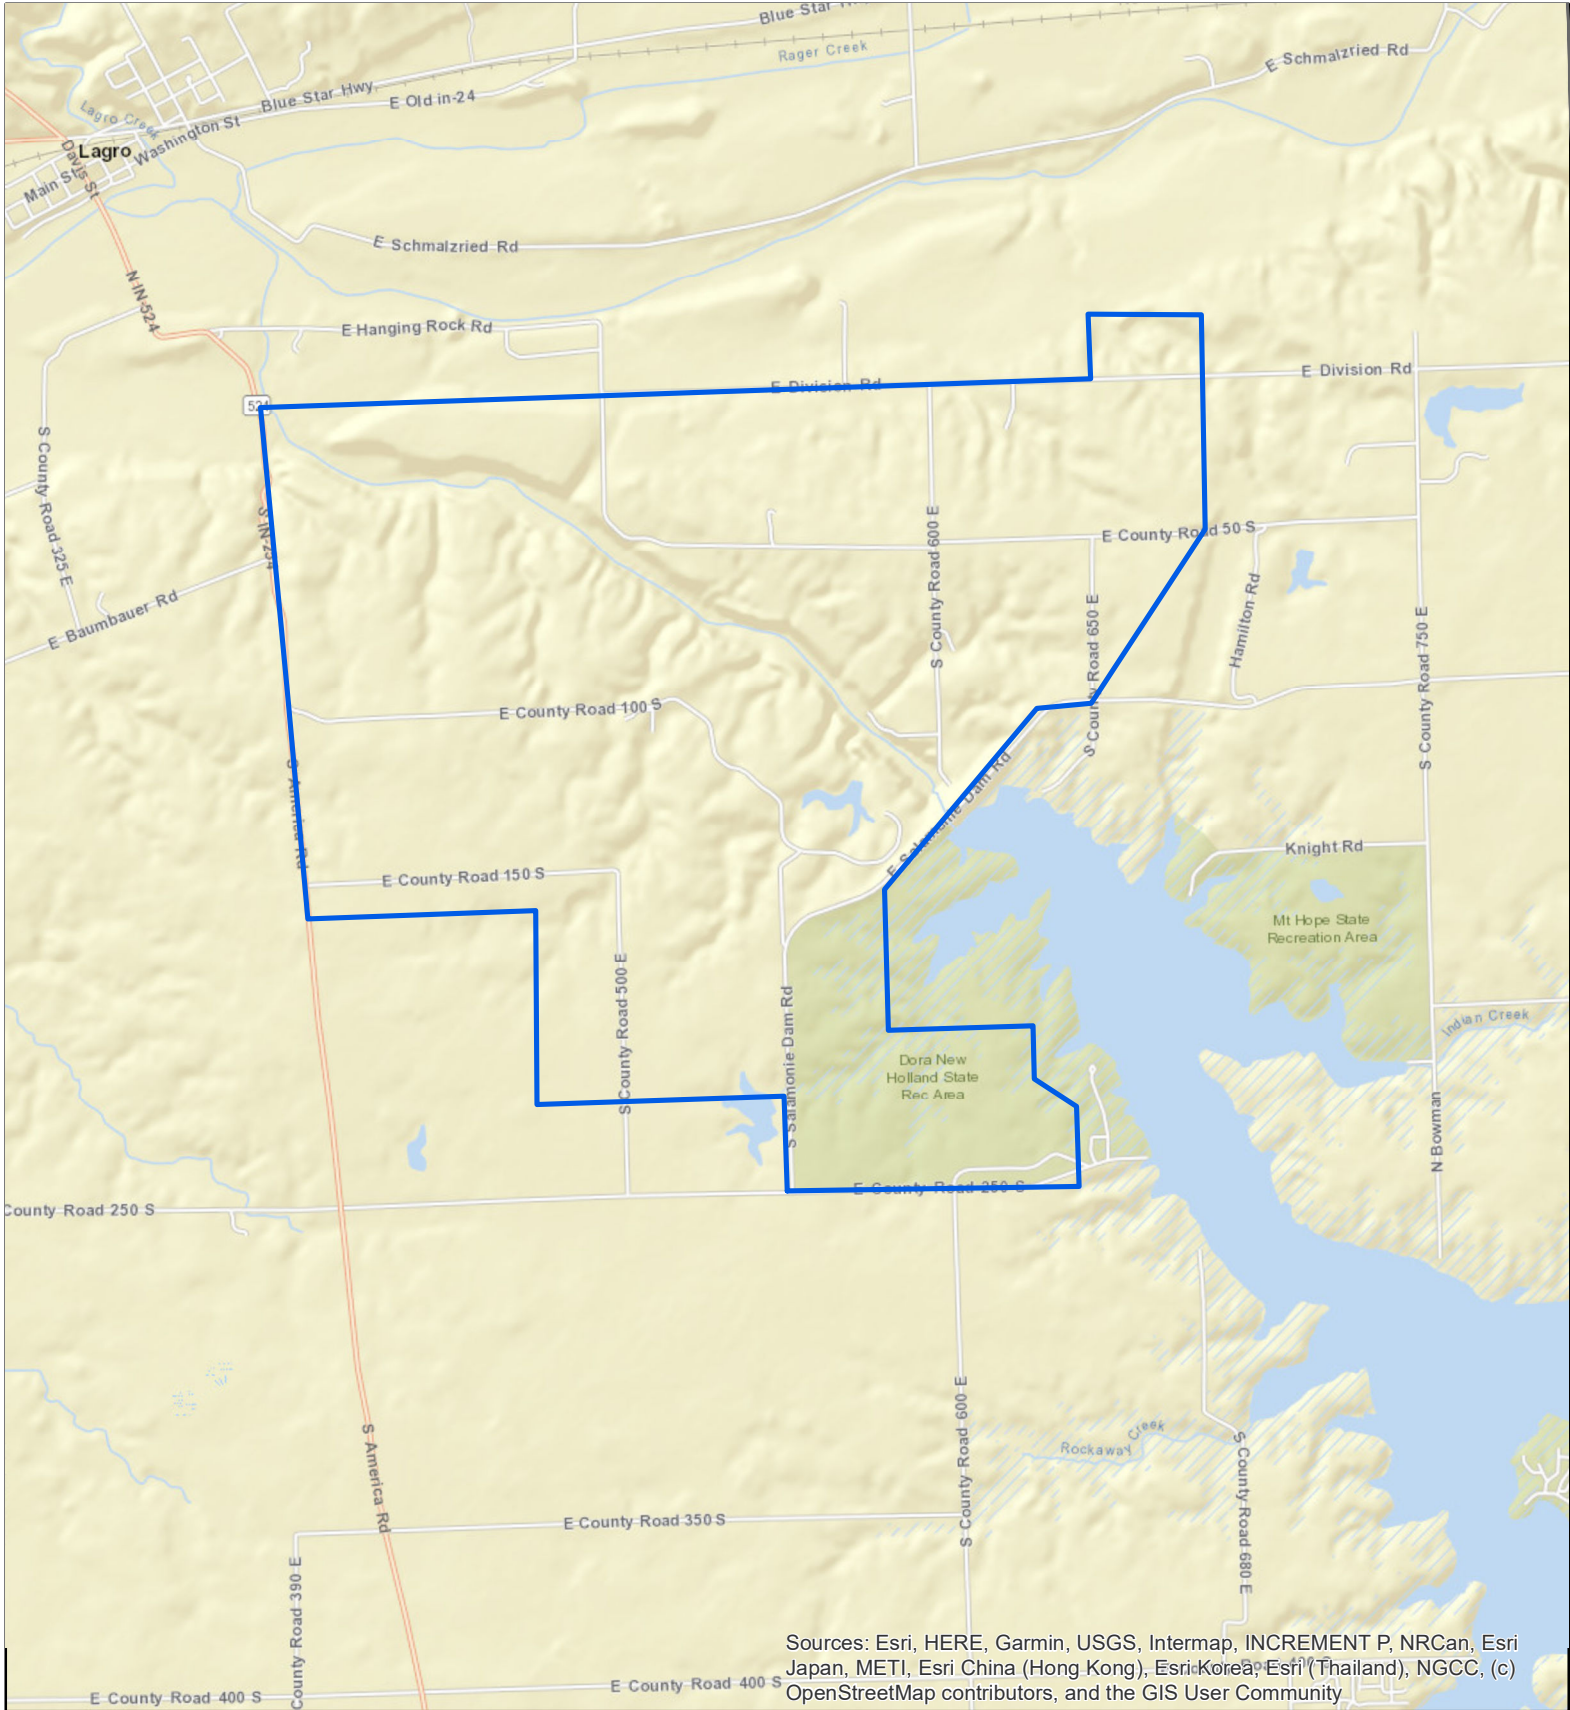

Proposed Gypsy Moth Treatments 2021

N

Acres: 3207

County: Wabash
Treatment Site: Lagro MD21

Treatment: MD

Sources: Esri, HERE, Garmin, USGS, Intermap, INCREMENT P, NRCan, Esri Japan, METI, Esri China (Hong Kong), Esri-Korea, Esri (Thailand), NGCC, (c) OpenStreetMap contributors, and the GIS User Community

Author: K.Stultz
Date: 1/14/2021
Data Source: IDNR, STS Foundation