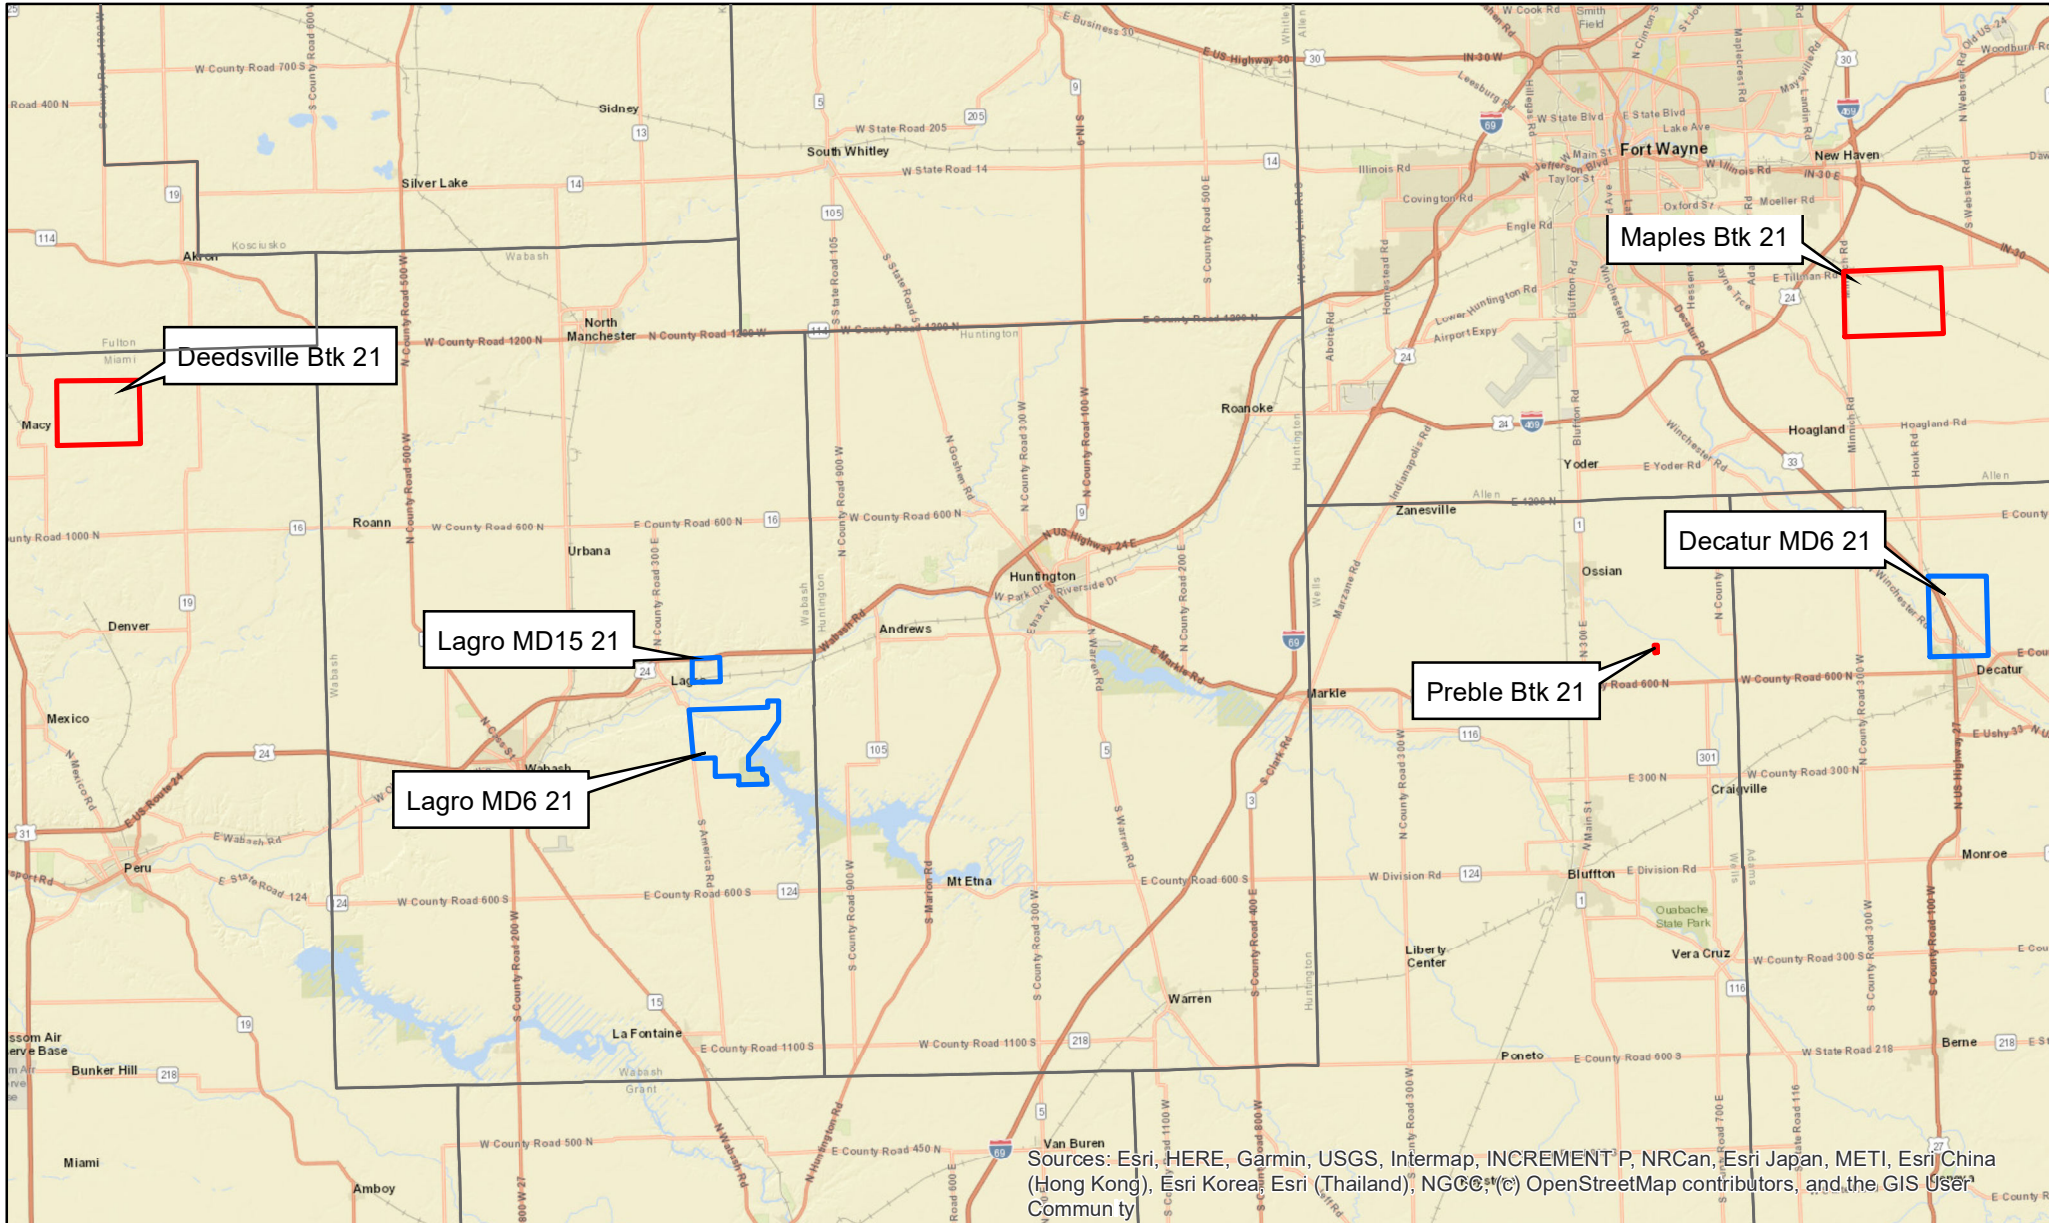

Proposed Gypsy Moth Treatments 2021

Treatments Btk Mating Disruption
 County Line State Line

Sources: Esri, HERE, Garmin, USGS, Intermap, INCREMENT P, NRCan, Esri Japan, METI, Esri China (Hong Kong), Esri Korea, Esri (Thailand), NGCC, (c) OpenStreetMap contributors, and the GIS User Community

Author: K.Stultz
Date: 2/10/2021
Data Source: IDNR, STS Foundation