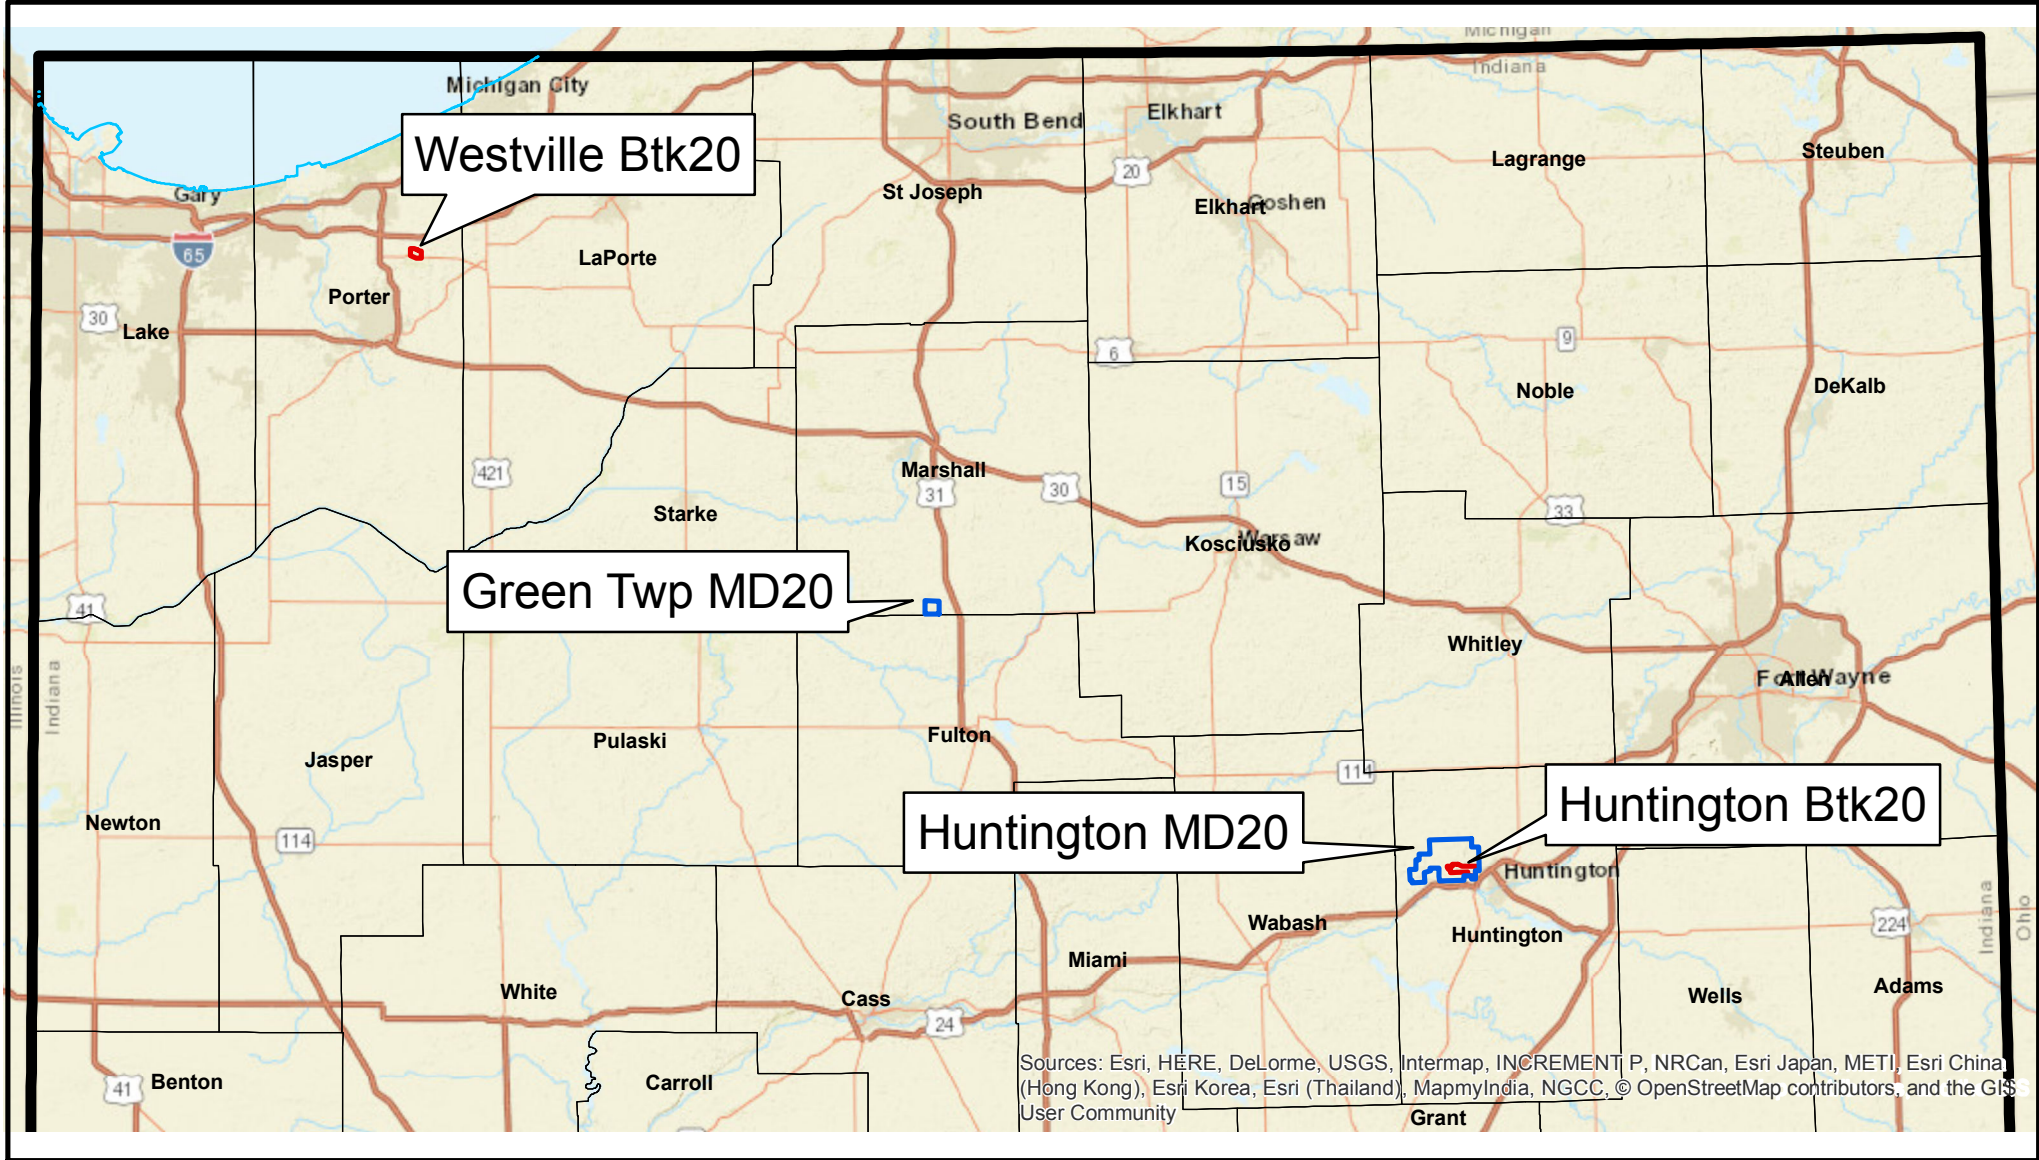

Proposed Gypsy Moth Treatments 2020

Btk Mating Disruption

State Line Michigan Shoreline County Line

Sources: Esri, HERE, DeLorme, USGS, Intermap, INCREMENT P, NRCan, Esri Japan, METI, Esri China (Hong Kong), Esri Korea, Esri (Thailand), MapmyIndia, NGCC, © OpenStreetMap contributors, and the GIS User Community