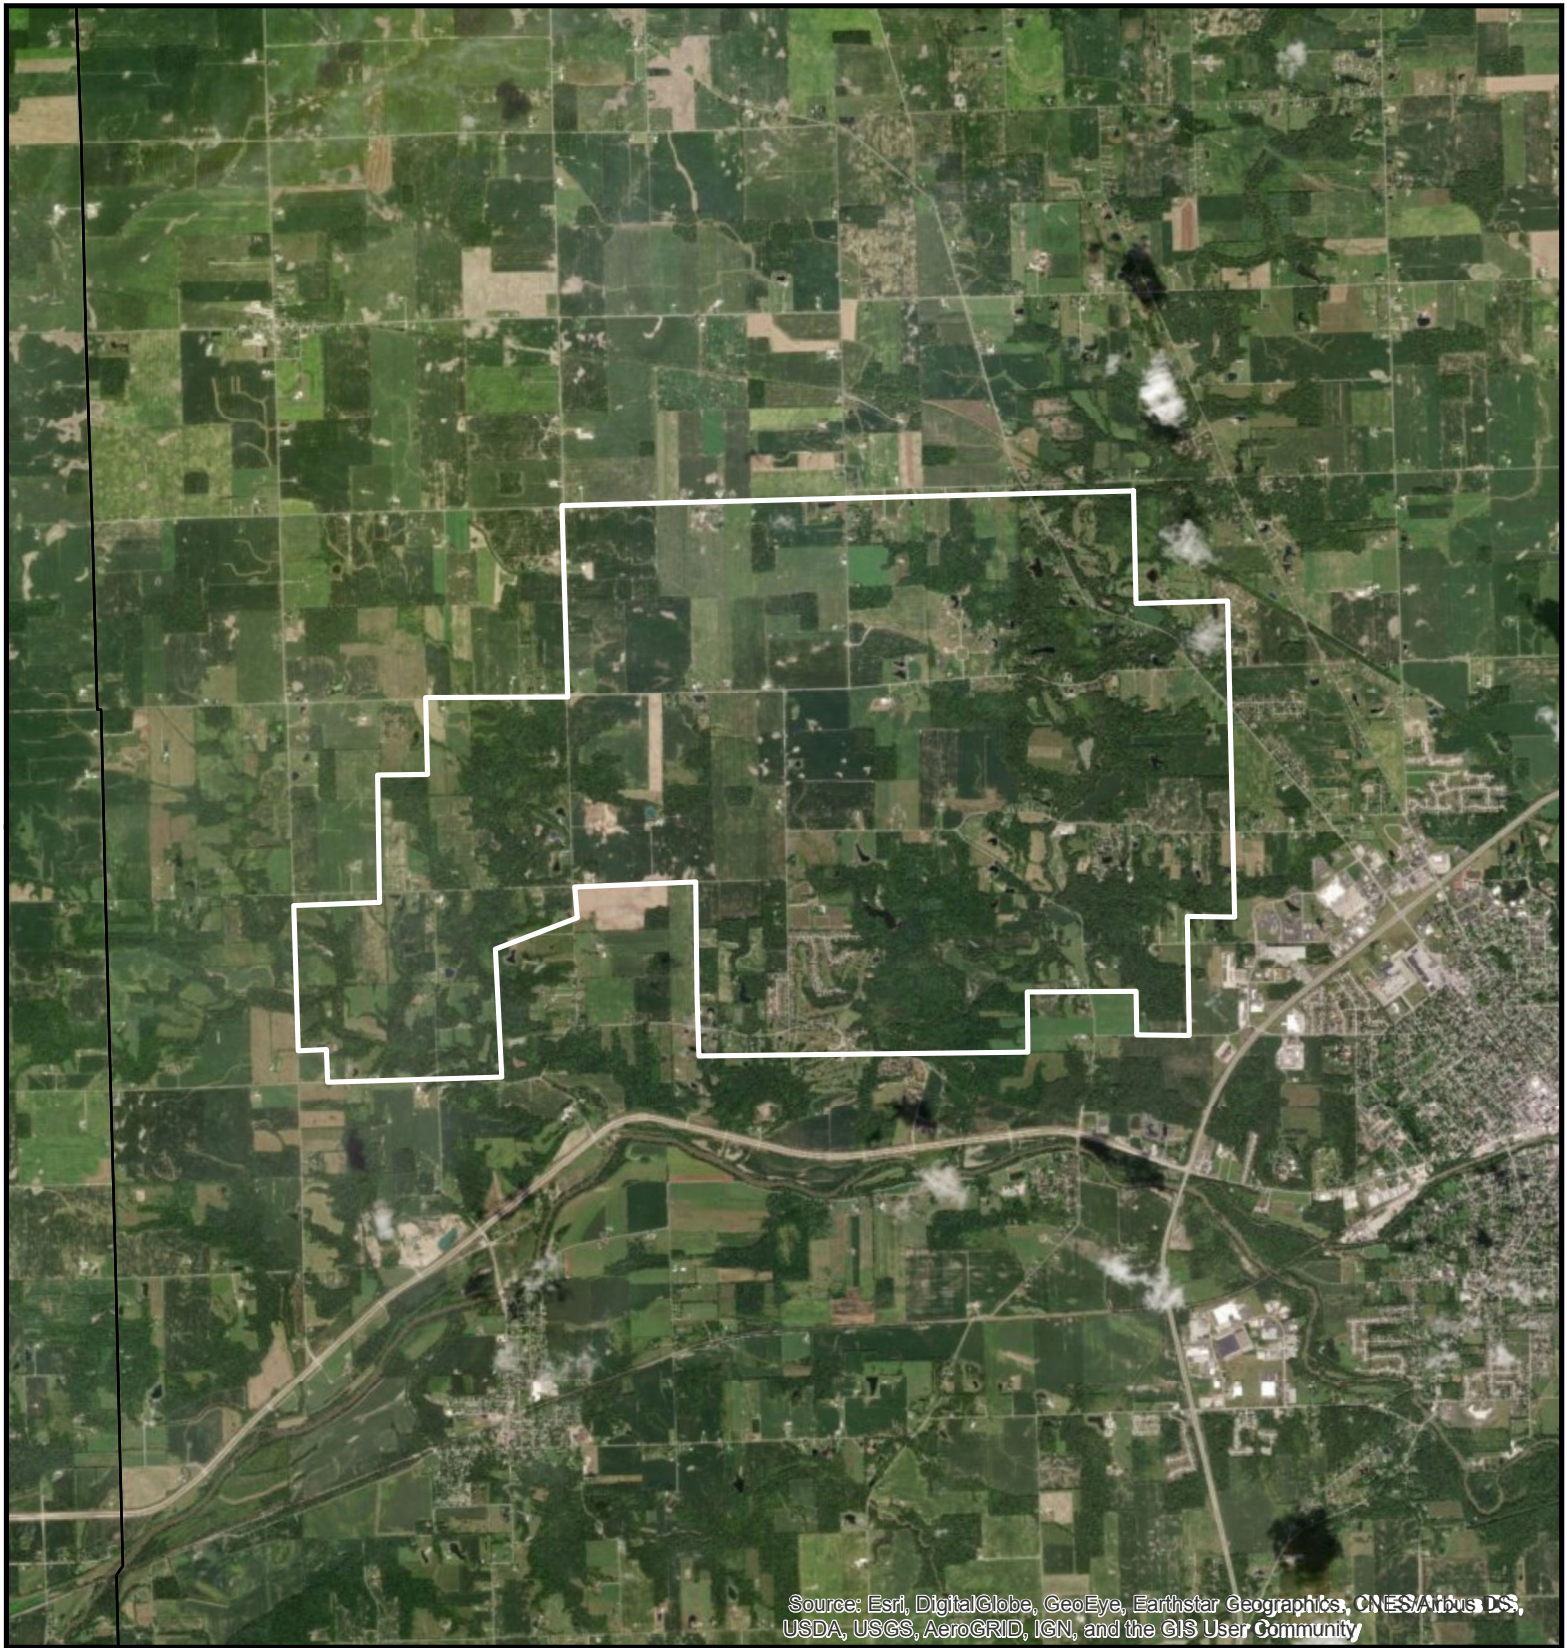

Proposed Gypsy Moth Treatments 2020

Acres: 7243

County: Huntington
Treatment Site: Huntington MD 20

Treatment: MD

Source: Esri, DigitalGlobe, GeoEye, Earthstar Geographics, CNES/Airbus DS, USDA, USGS, AeroGRID, IGN, and the GIS User Community