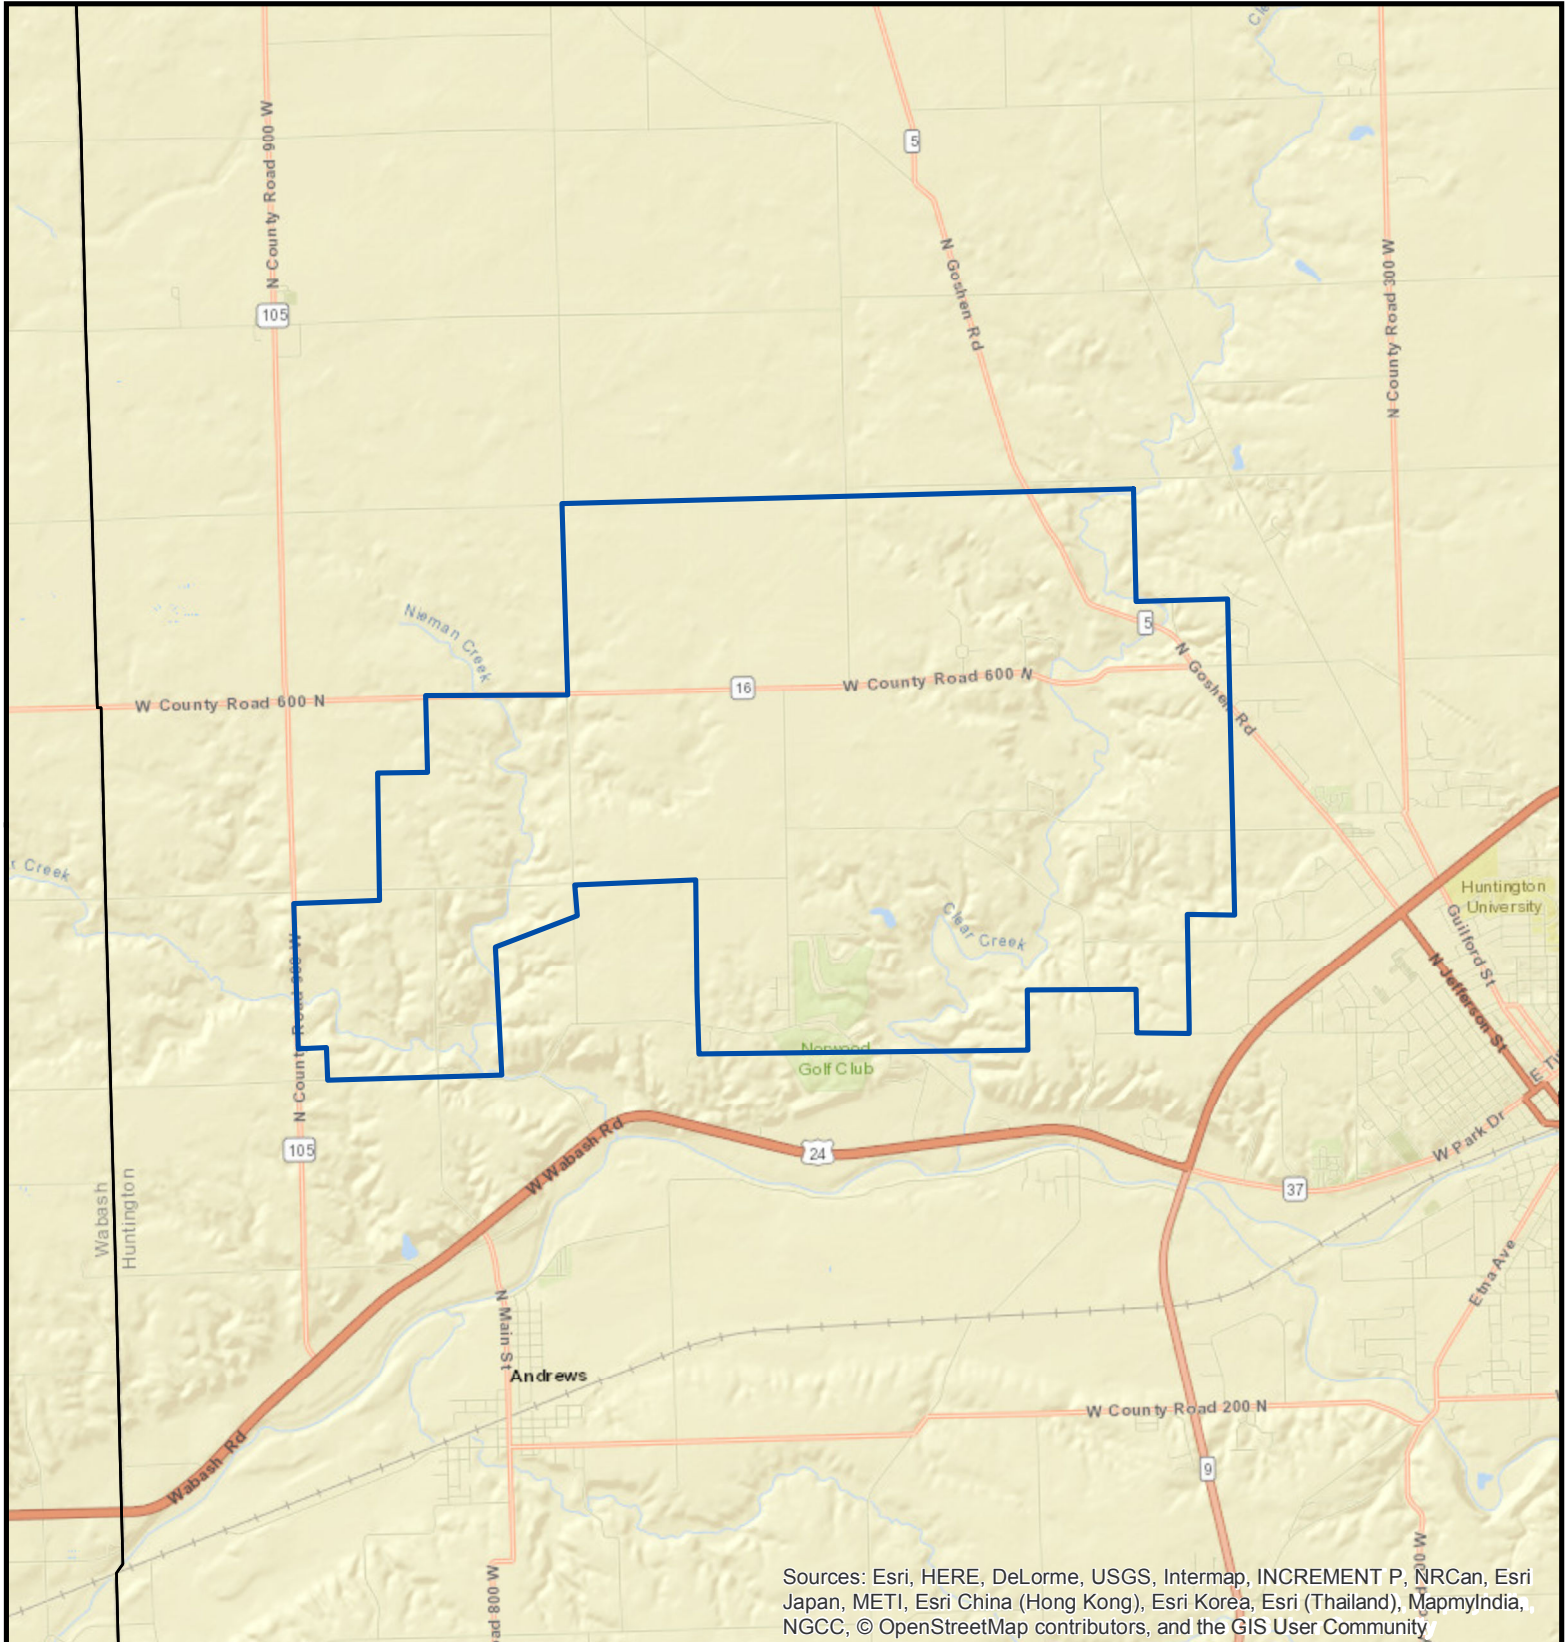

Proposed Gypsy Moth Treatments 2020

Acres: 7243

County: Huntington
Treatment Site: Huntington MD 20

Treatment: MD

Sources: Esri, HERE, DeLorme, USGS, Intermap, INCREMENT P, NRCan, Esri Japan, METI, Esri China (Hong Kong), Esri Korea, Esri (Thailand), MapmyIndia, NGCC, © OpenStreetMap contributors, and the GIS User Community