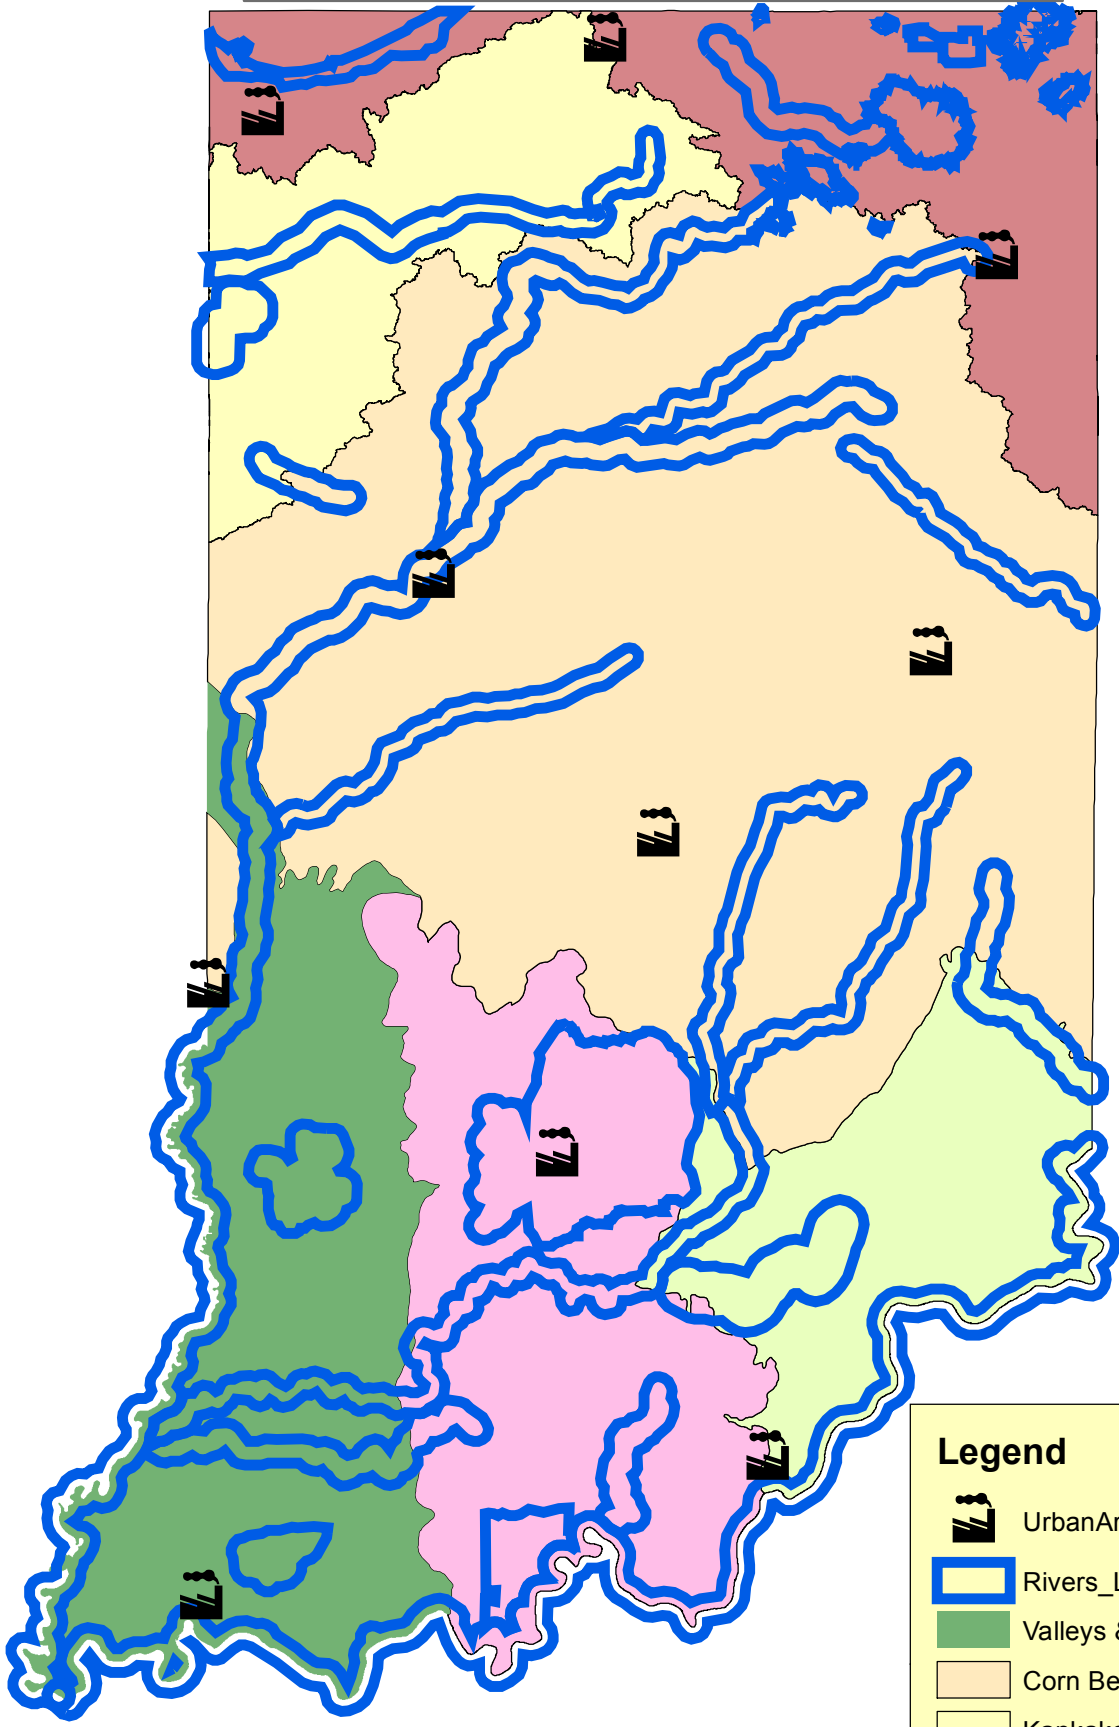

# State Wildlife Action Plan Conservation Opportunity Areas

**Legend**

- Urban Areas
- Rivers, Lakes, Terrestrial
- Valleys & Hills
- Corn Belt
- Kankakee
- Interior Plateau
- Drift Plains
- Great Lakes