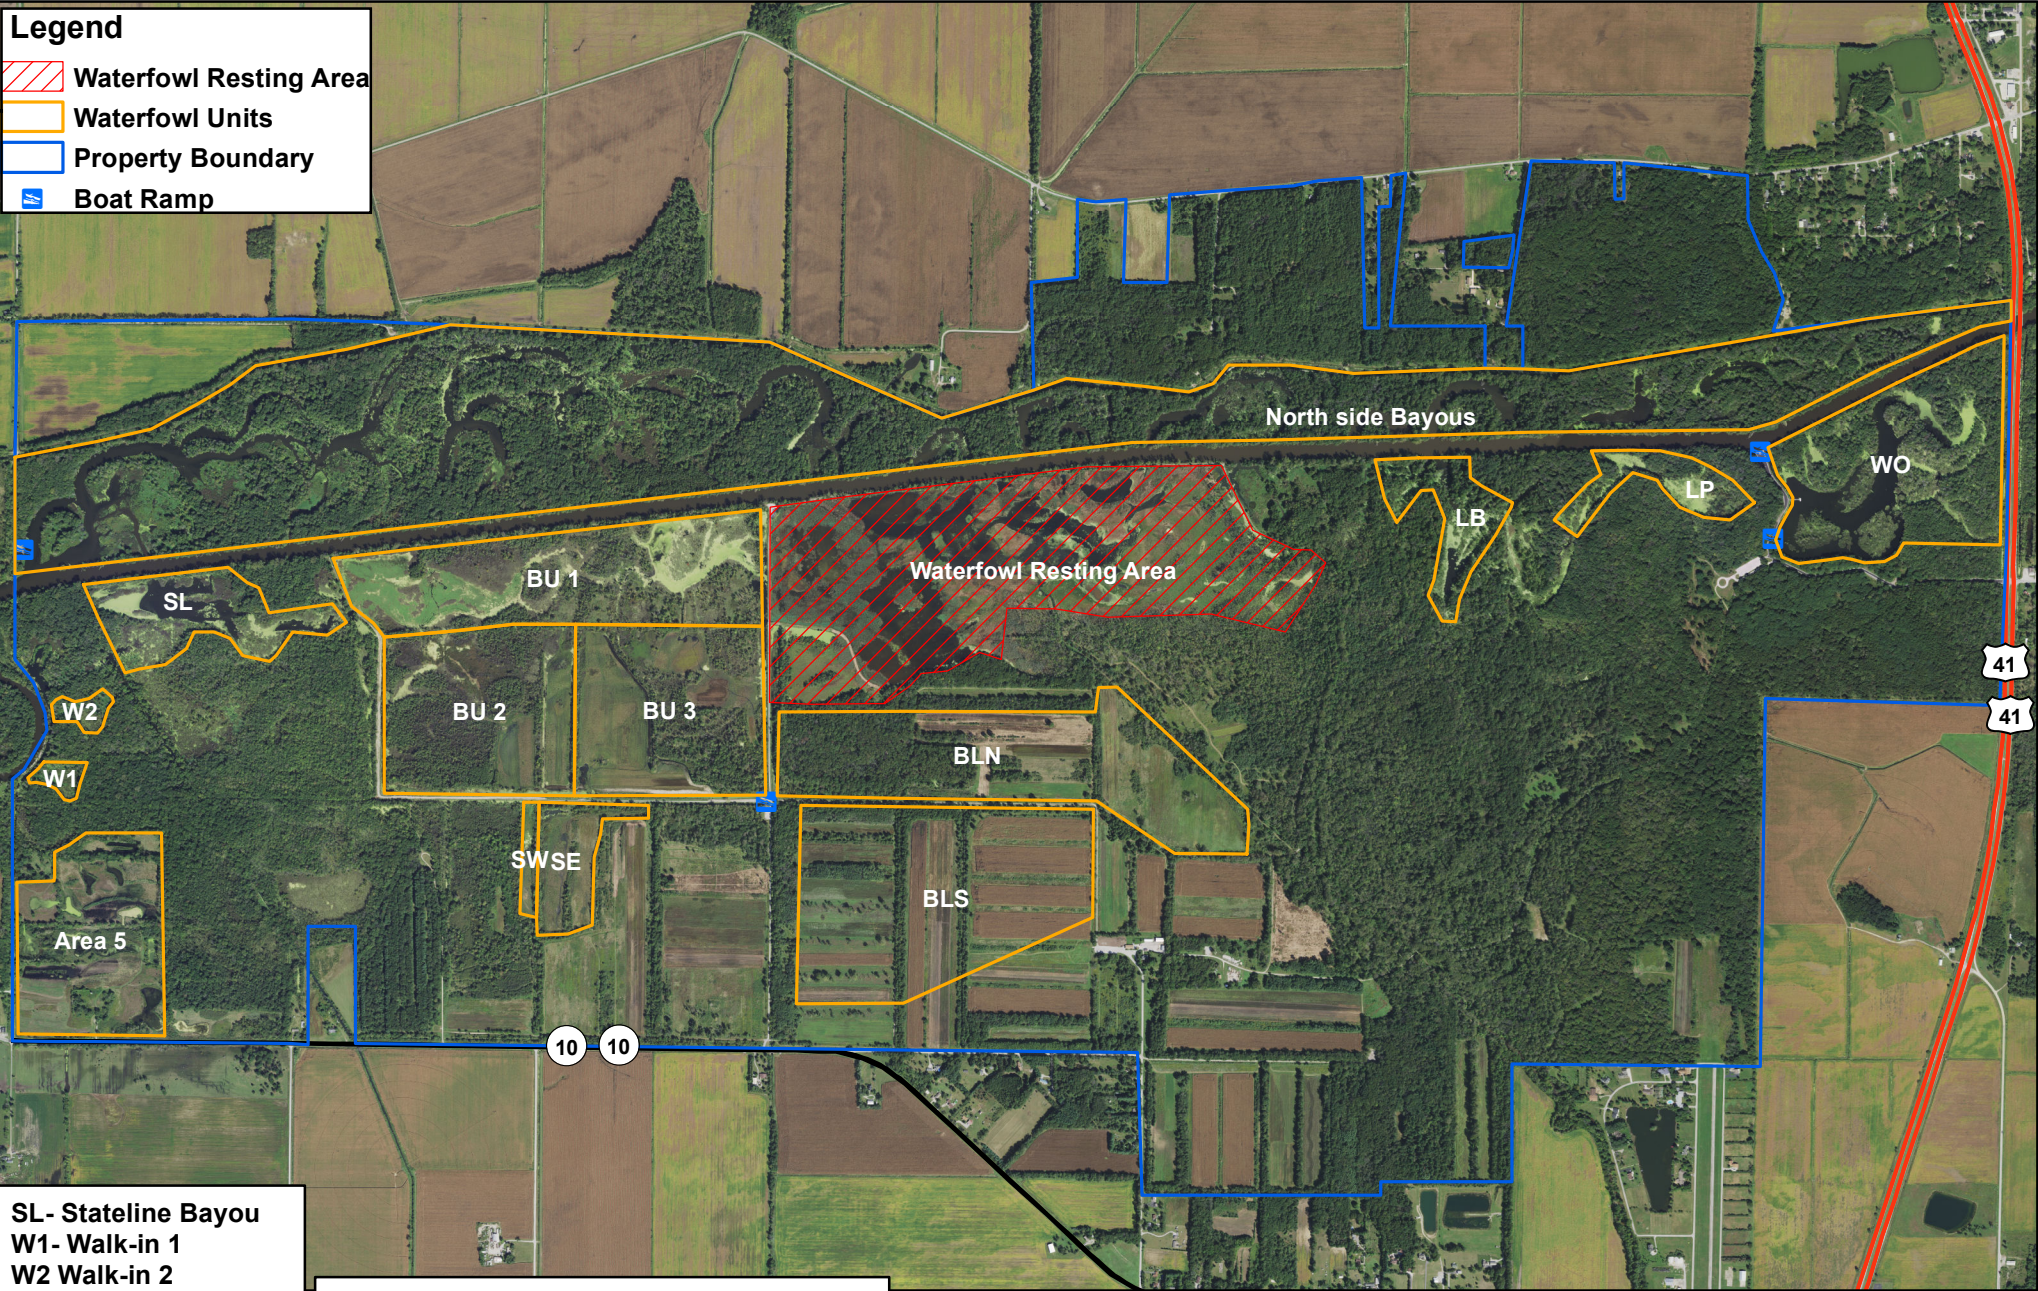

# LaSalle Waterfowl Map

**Legend**

- Waterfowl Resting Area
- Waterfowl Units
- Property Boundary
- Boat Ramp

SL- Stateline Bayou  
W1- Walk-in 1  
W2 Walk-in 2  
SW- Stake West  
SE- Stake East  
LB- Lost Bayou  
LP- Lily Pad Bayou  
WO- White Oak Bayou

Baker Unit 1 (BU1)- 3 Parties  
Baker Unit 2 (BU2)- 3 Parties  
Baker Unit 3 (BU3)- 3 Parties  
Black Oak Lowlands North (BLN)- 3 Parties  
Black Oak Lowlands South (BLS)- 3 Parties