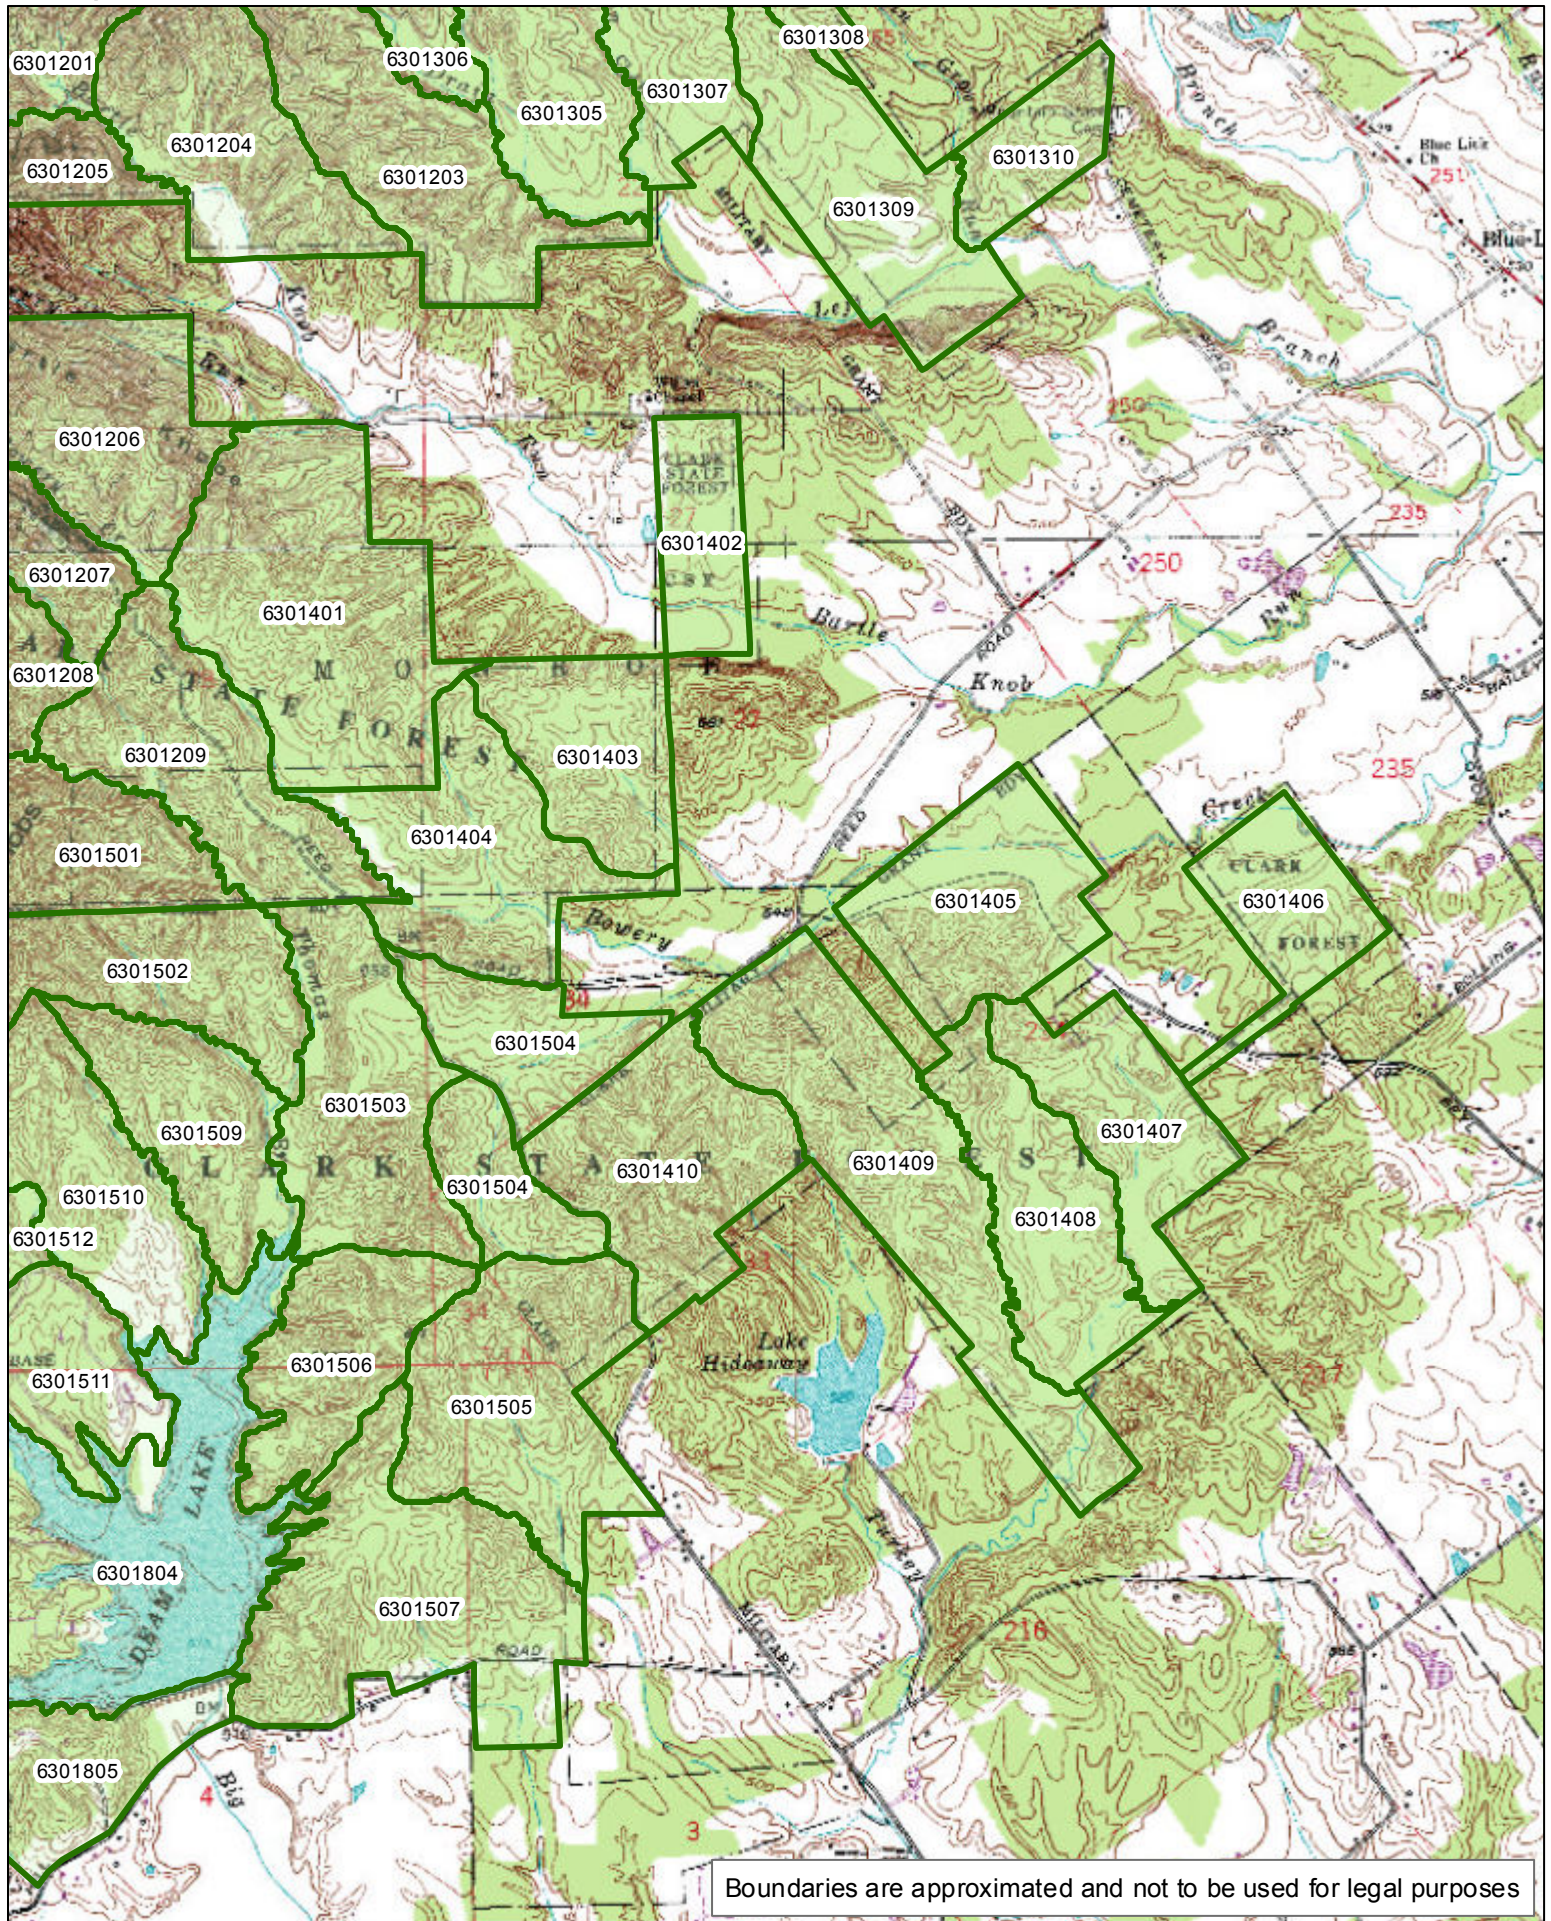

1:22,810

Boundaries are approximated and not to be used for legal purposes

CLARK STATE FOREST Compartment 14

[Click here to return to the top of the document](#)

1:26,340

Boundaries are approximated and not to be used for legal purposes