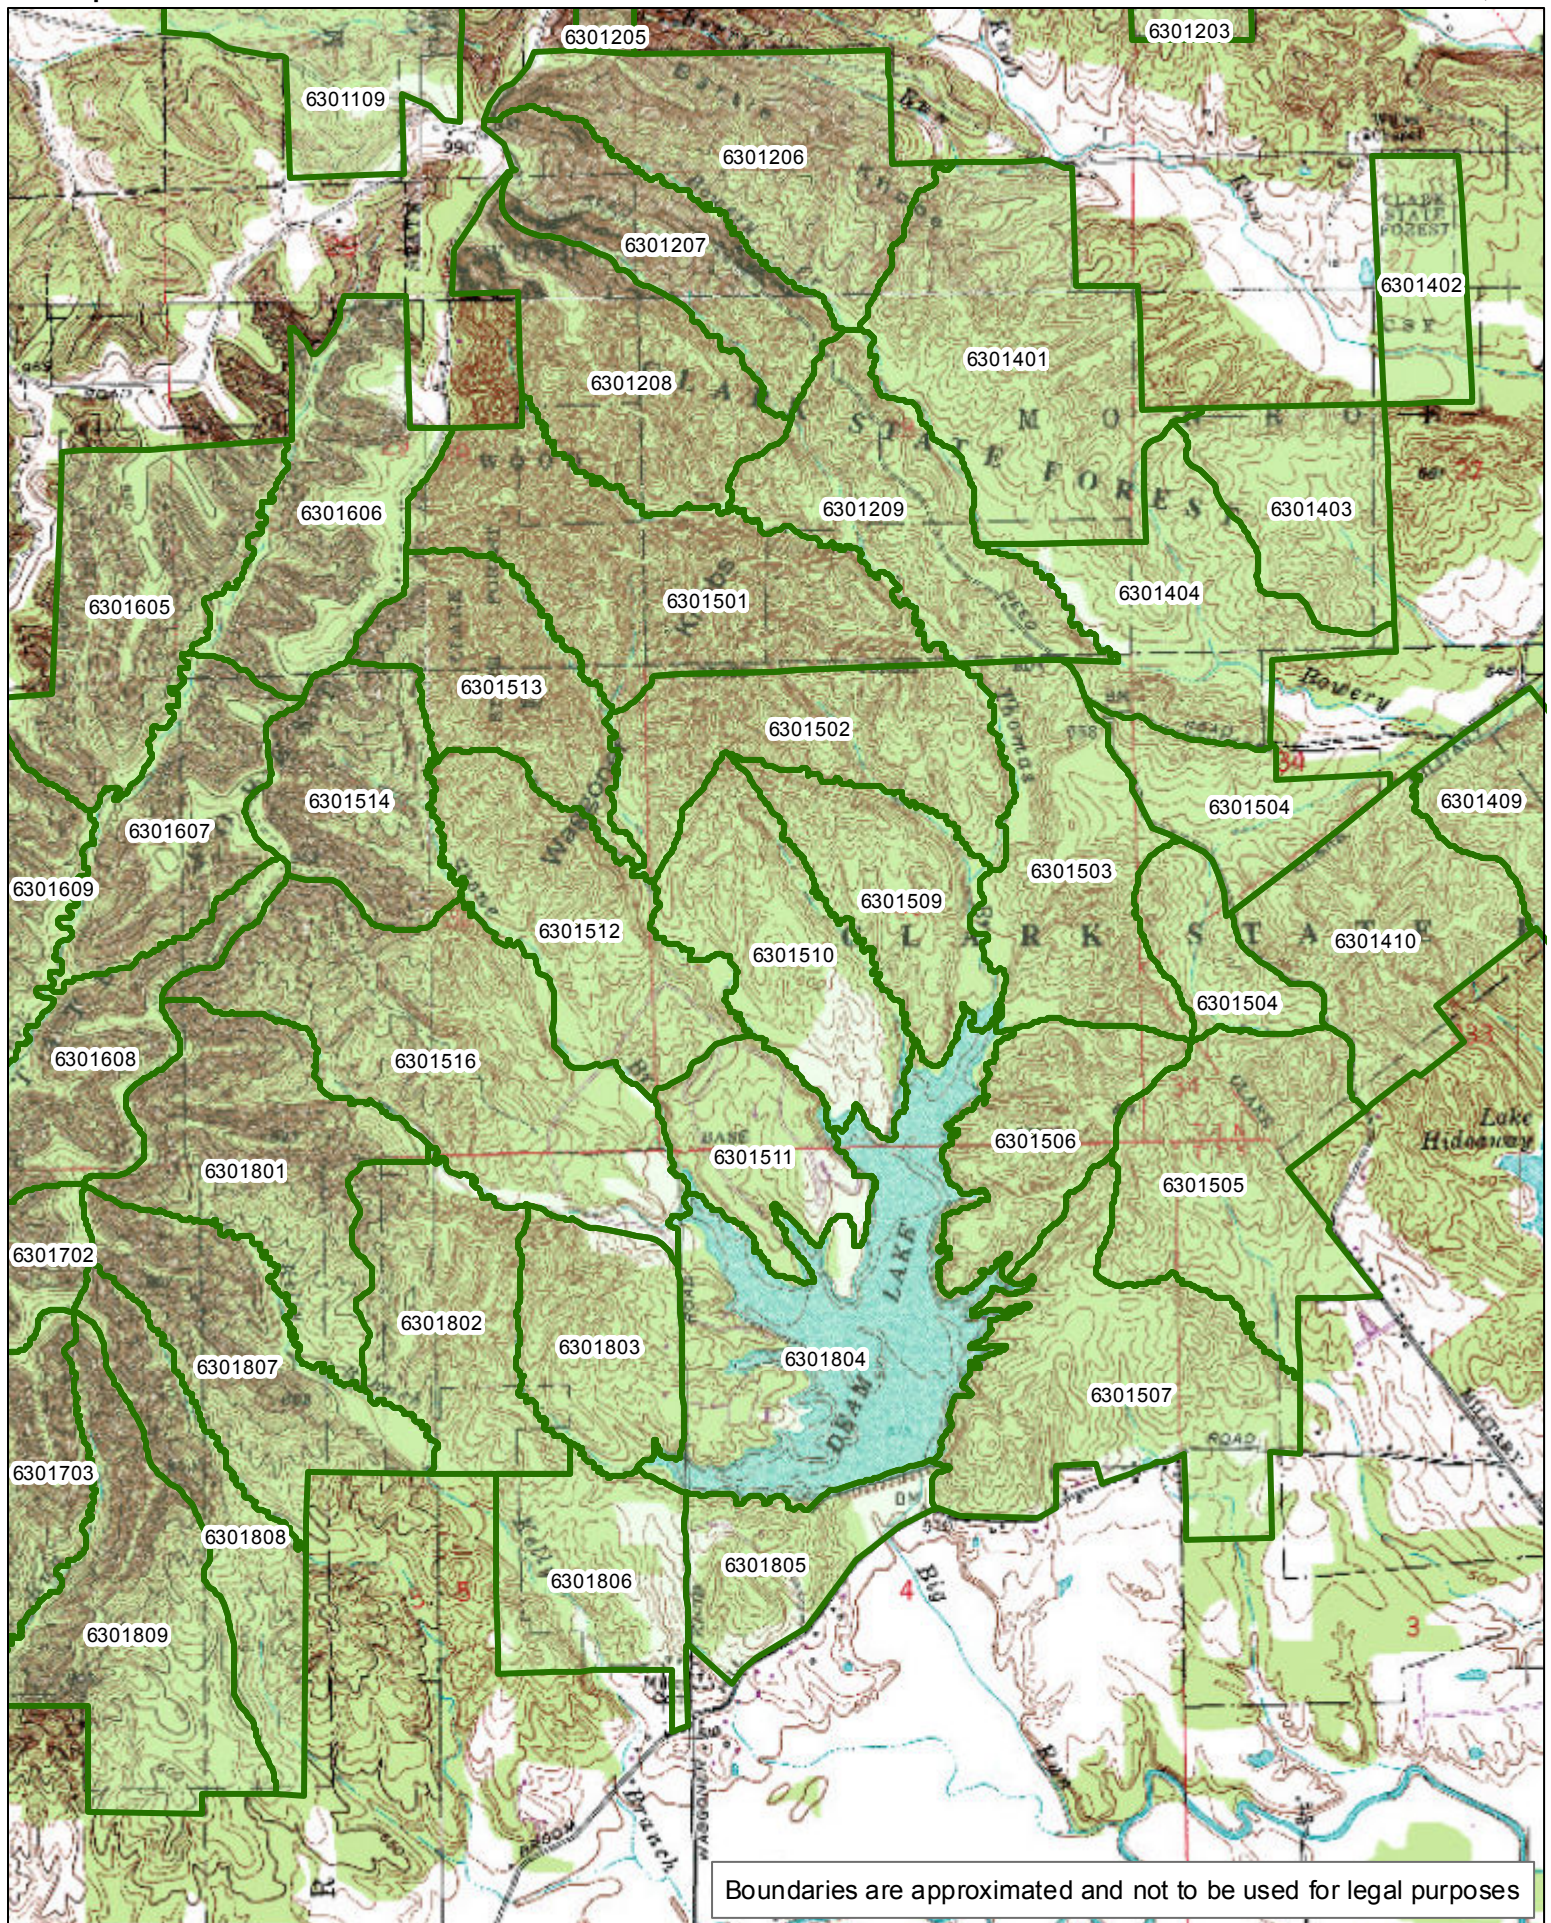

CLARK STATE FOREST Compartment 15

[Click here to return to the top of the document](#)

1:25,320

Boundaries are approximated and not to be used for legal purposes