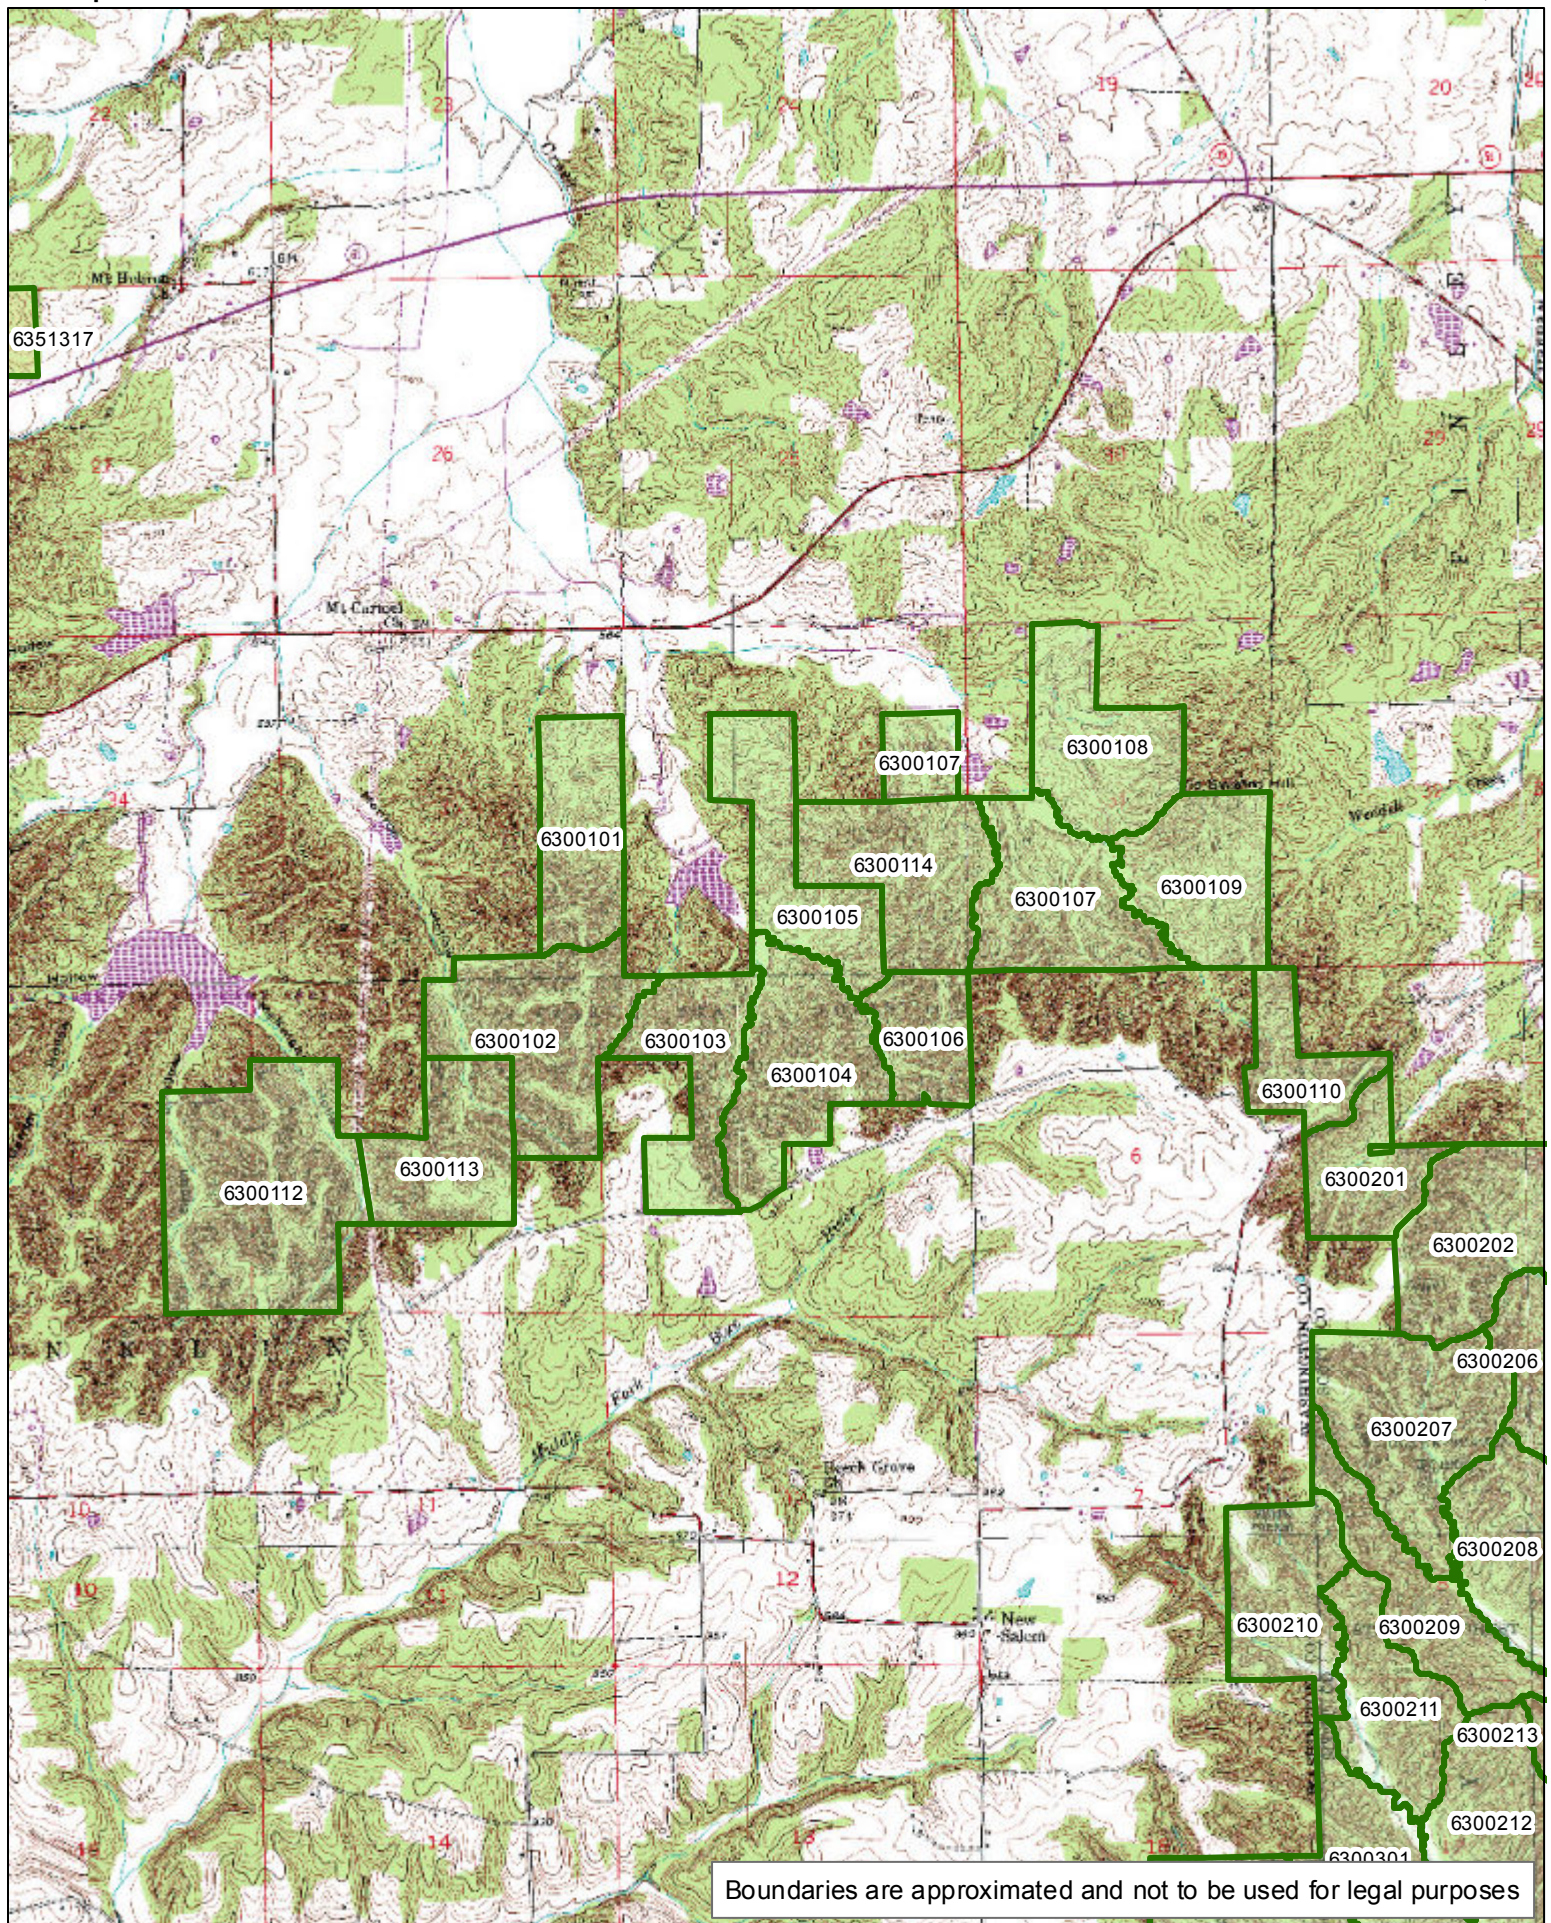

Clark State Forest Compartments

CLARK STATE FOREST Compartment 01

[Click here to return to the top of the document](#)

1:34,880

Boundaries are approximated and not to be used for legal purposes

CLARK STATE FOREST Compartment 02