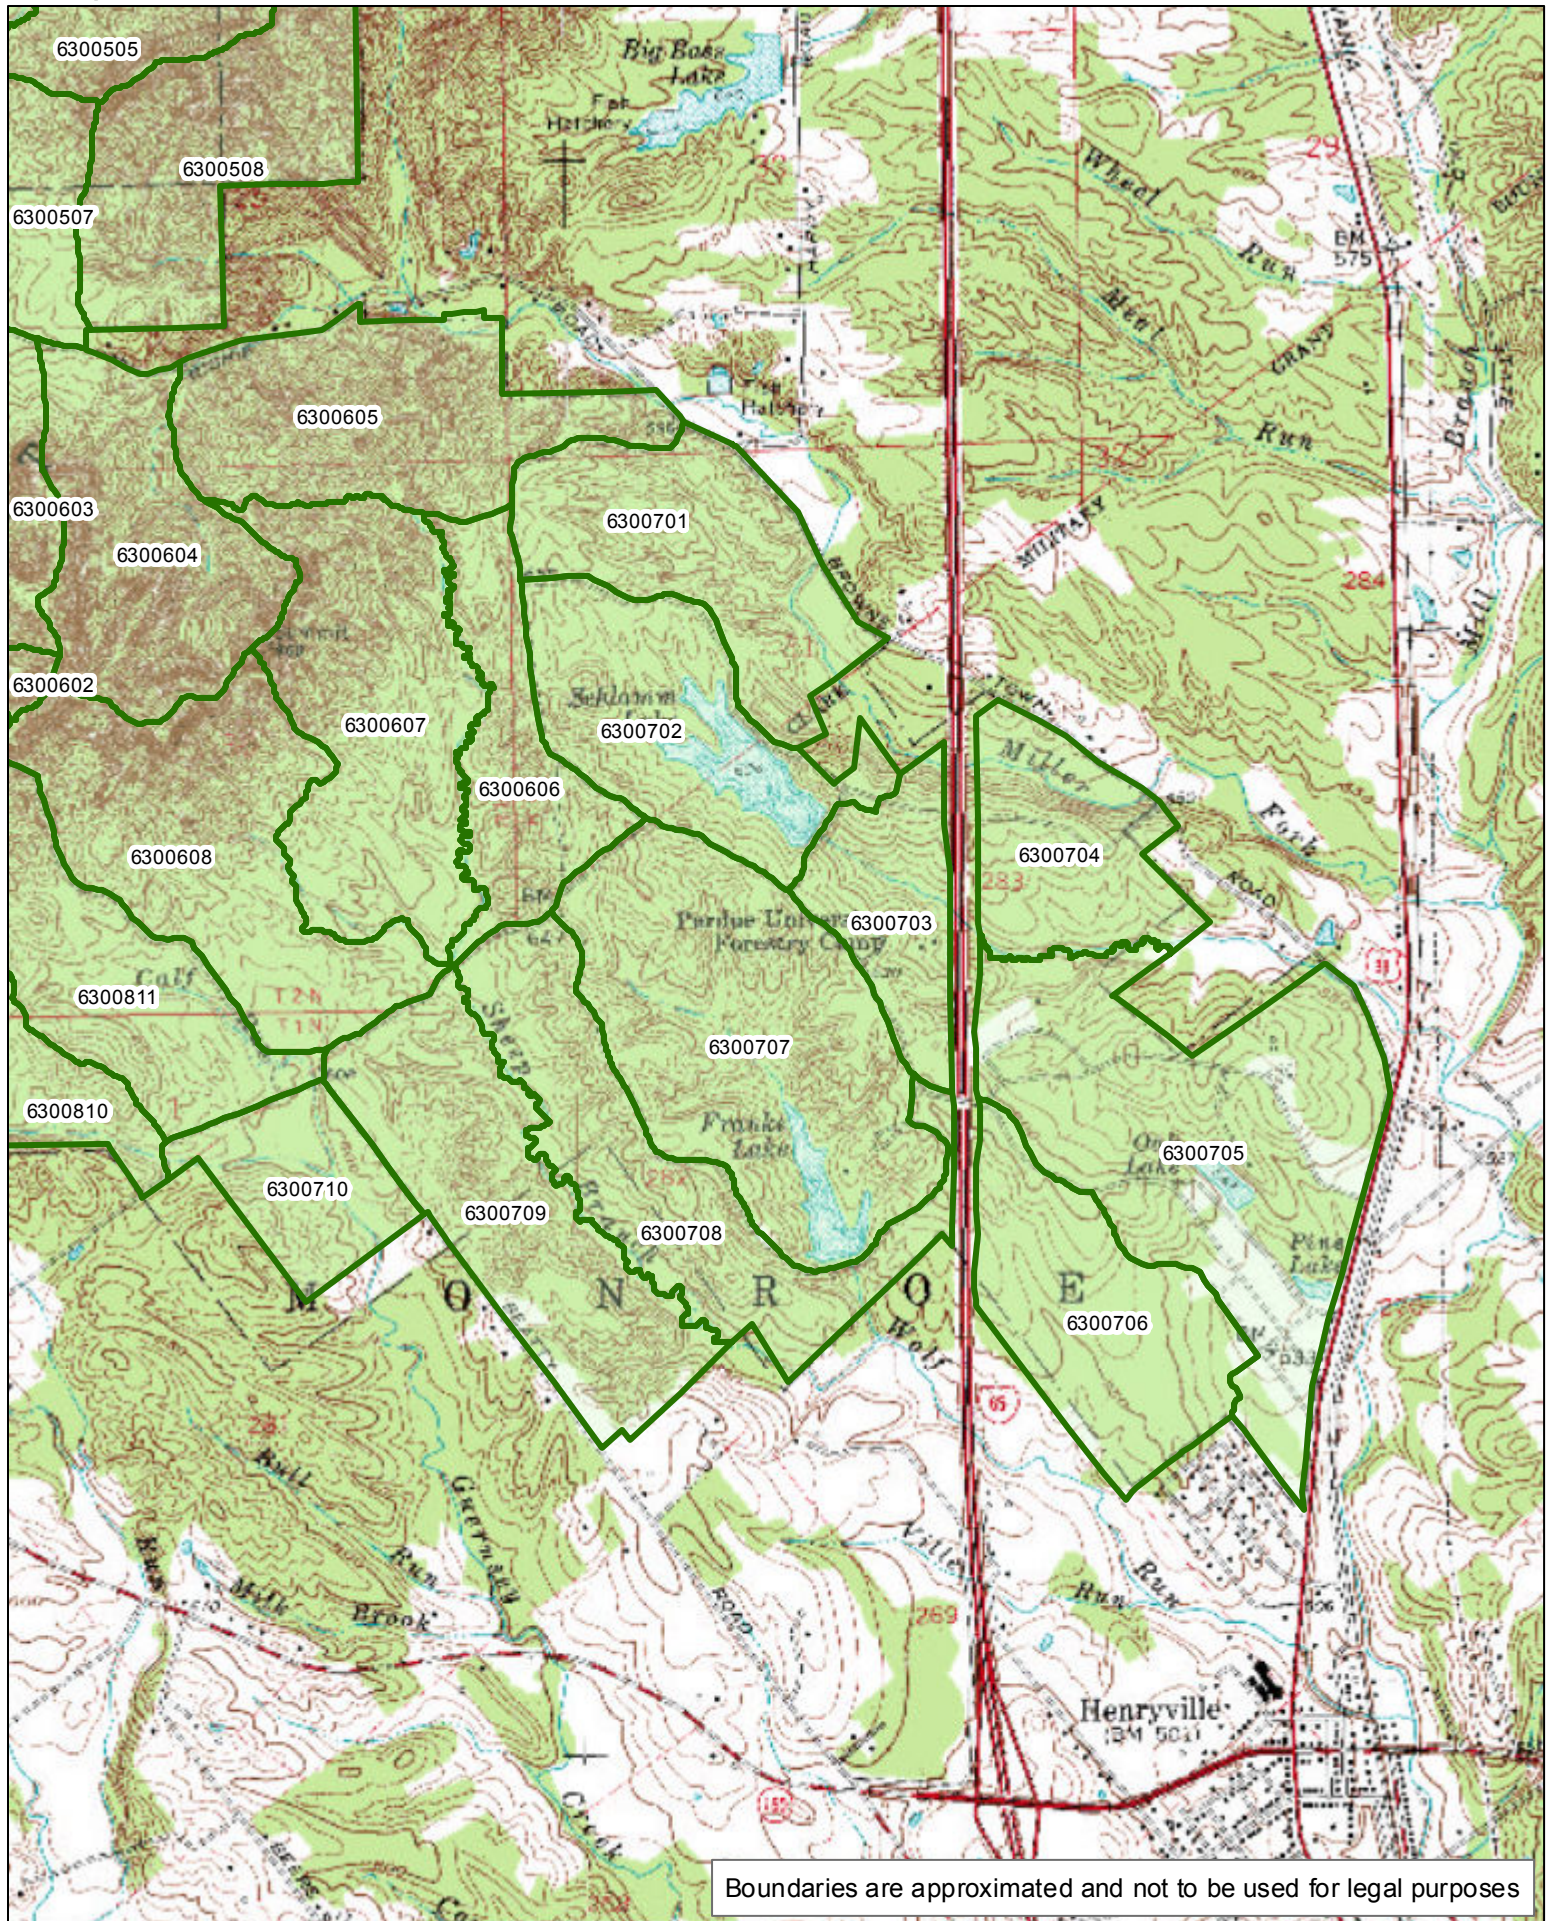

CLARK STATE FOREST Compartment 07

[Click here to return to the top of the document](#)

1:21,920

Boundaries are approximated and not to be used for legal purposes