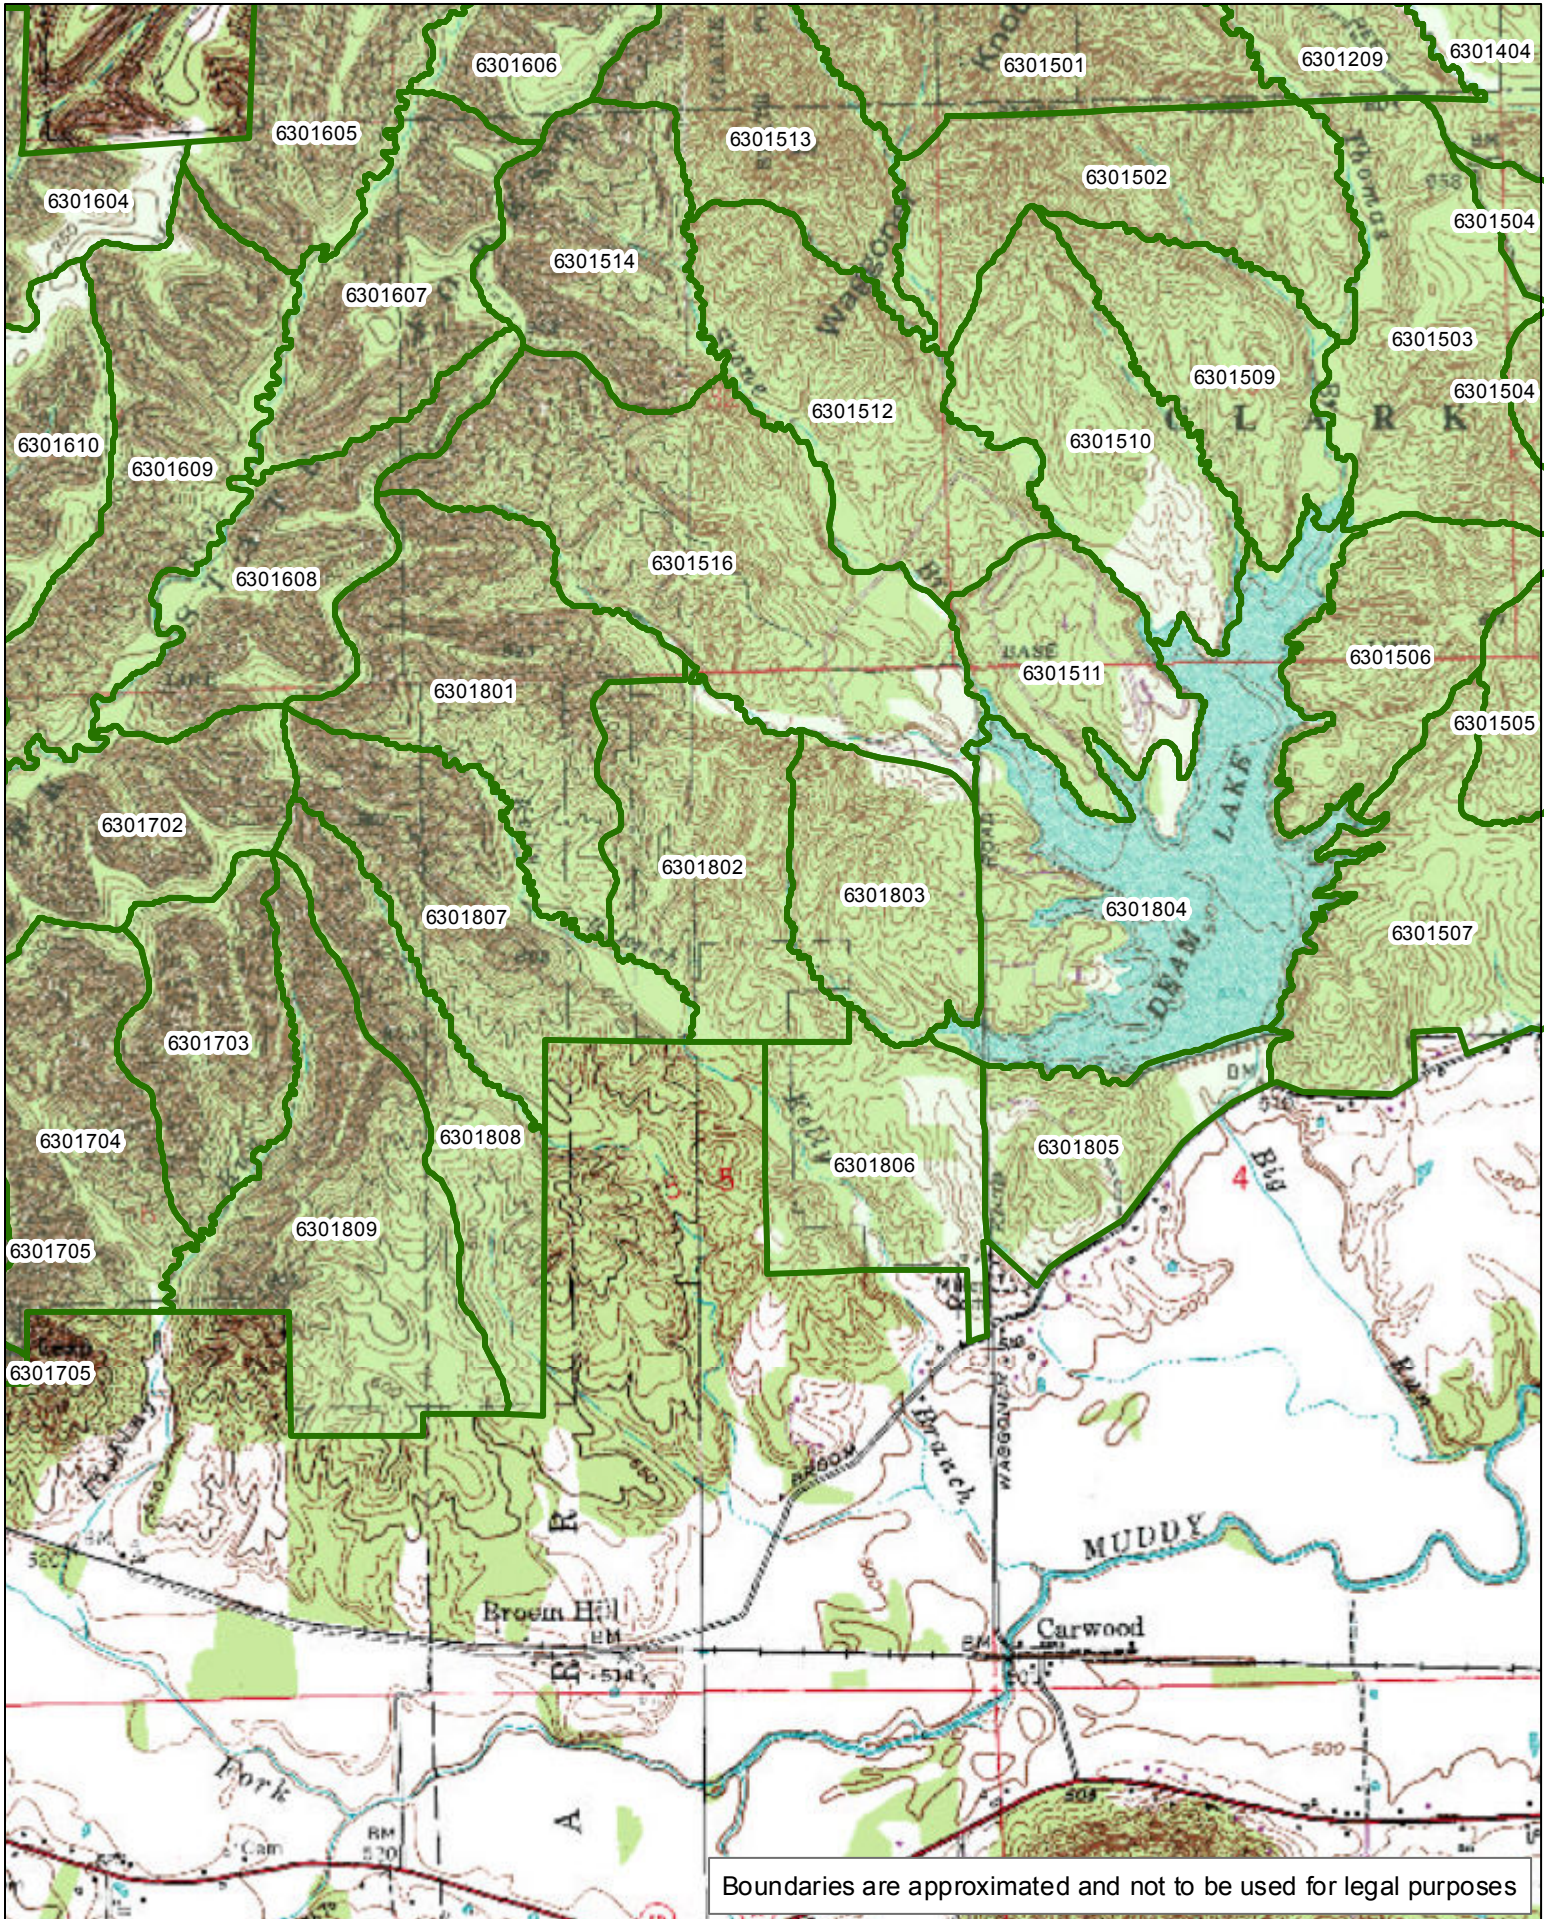

CLARK STATE FOREST Compartment 18

[Click here to return to the top of the document](#)

1:21,830

Boundaries are approximated and not to be used for legal purposes