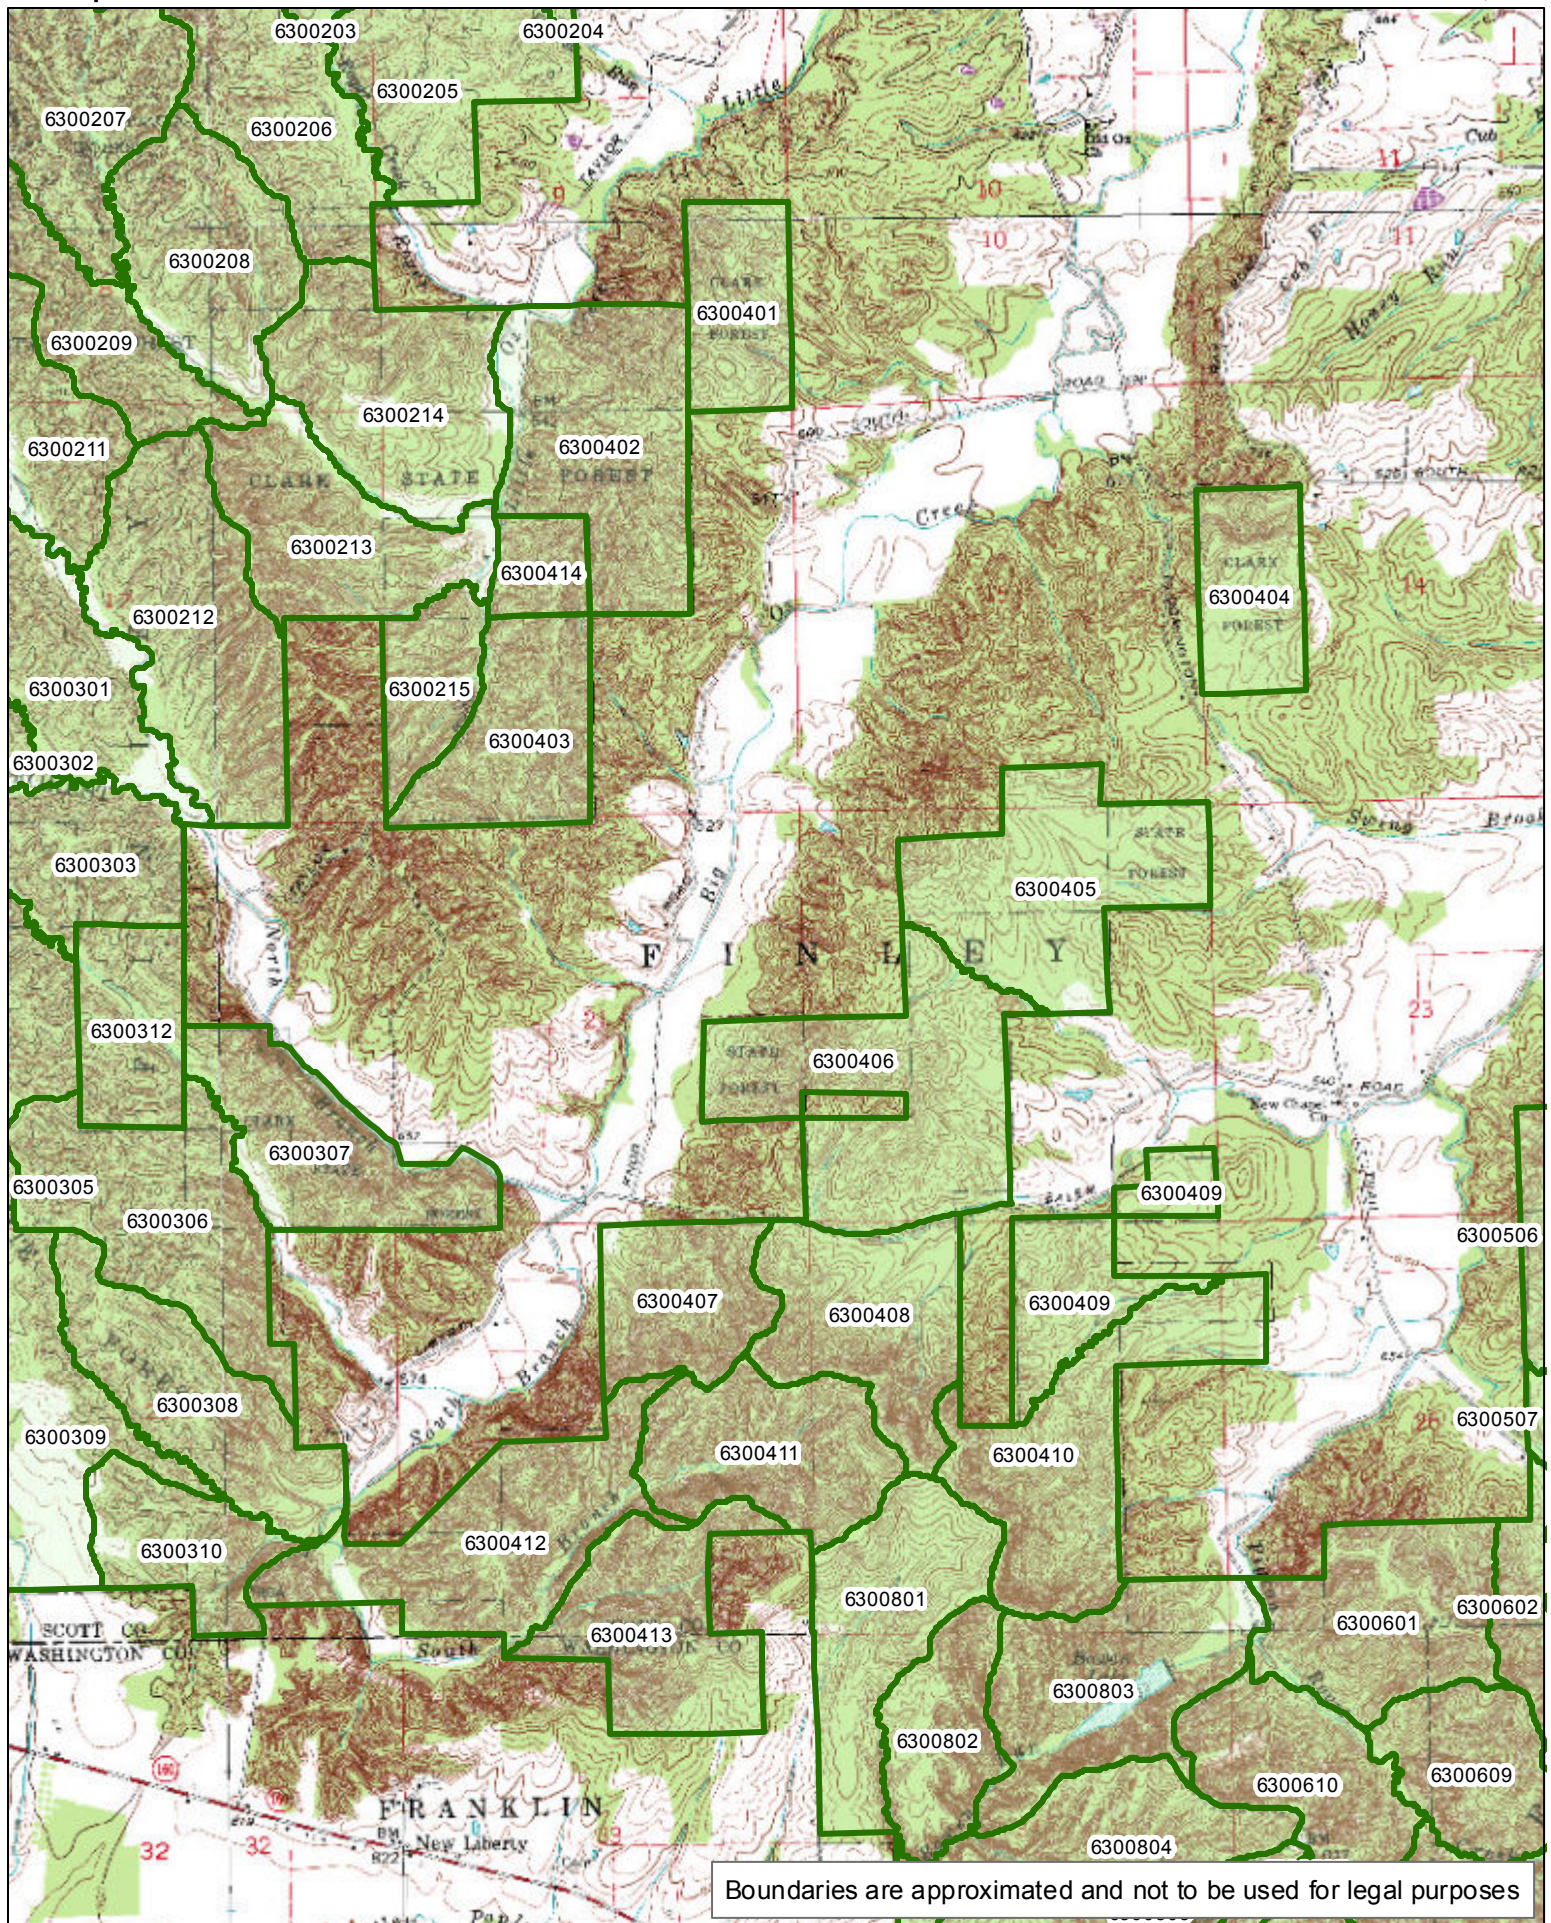

CLARK STATE FOREST Compartment 04

[Click here to return to the top of the document](#)

1:29,440

Boundaries are approximated and not to be used for legal purposes