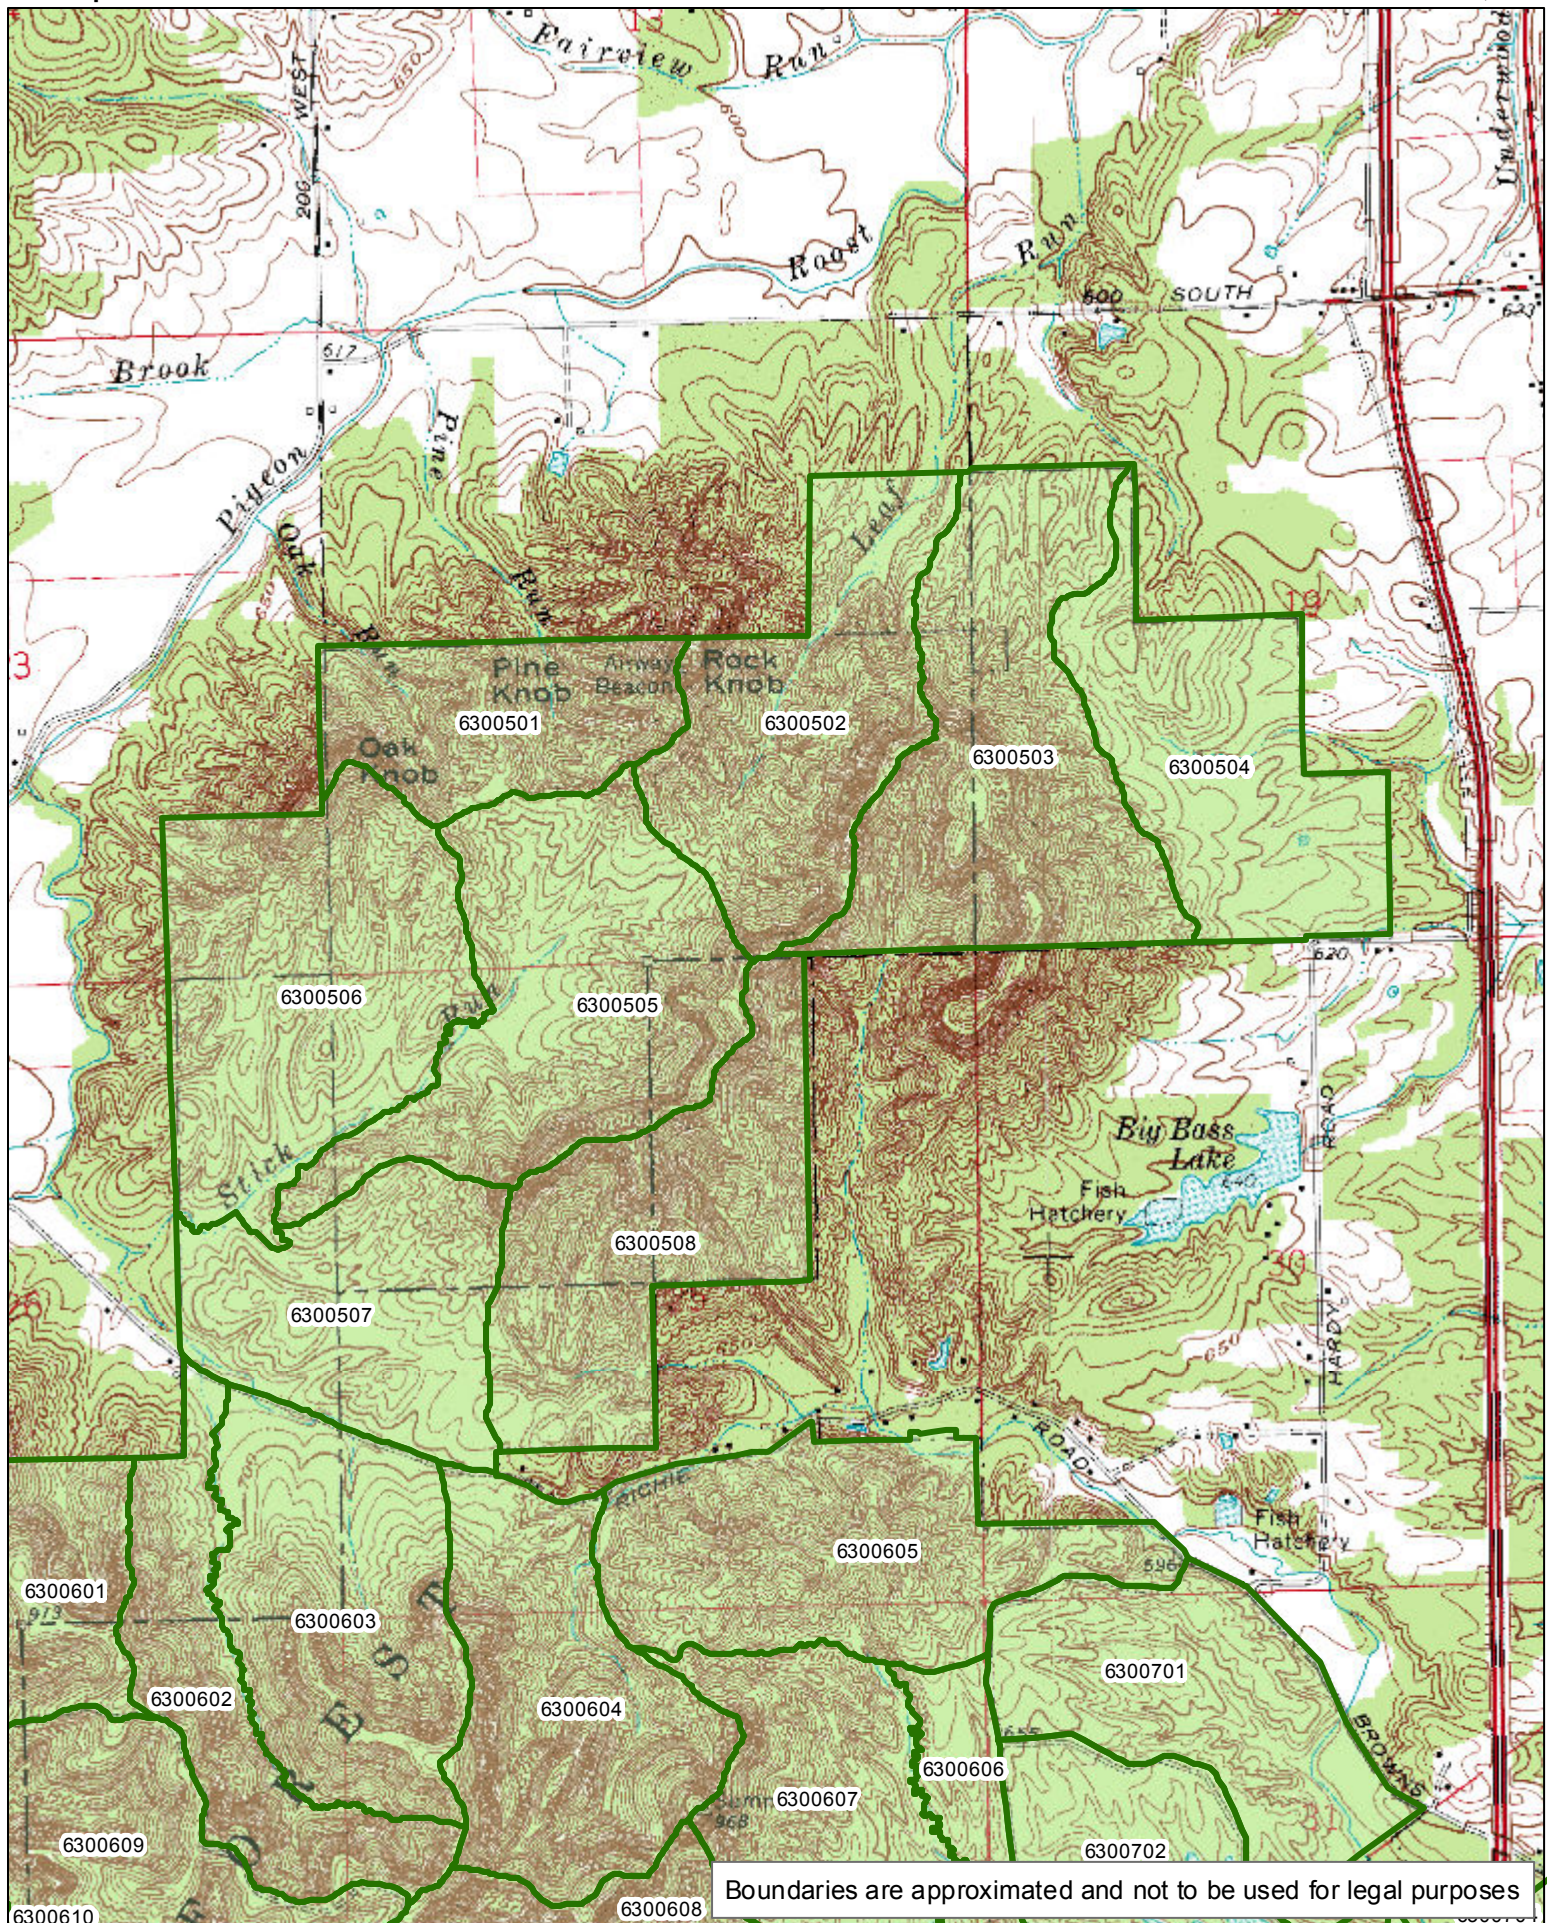

CLARK STATE FOREST
Compartment 05

[Click here to return to the top of the document](#)

1:18,980

Boundaries are approximated and not to be used for legal purposes