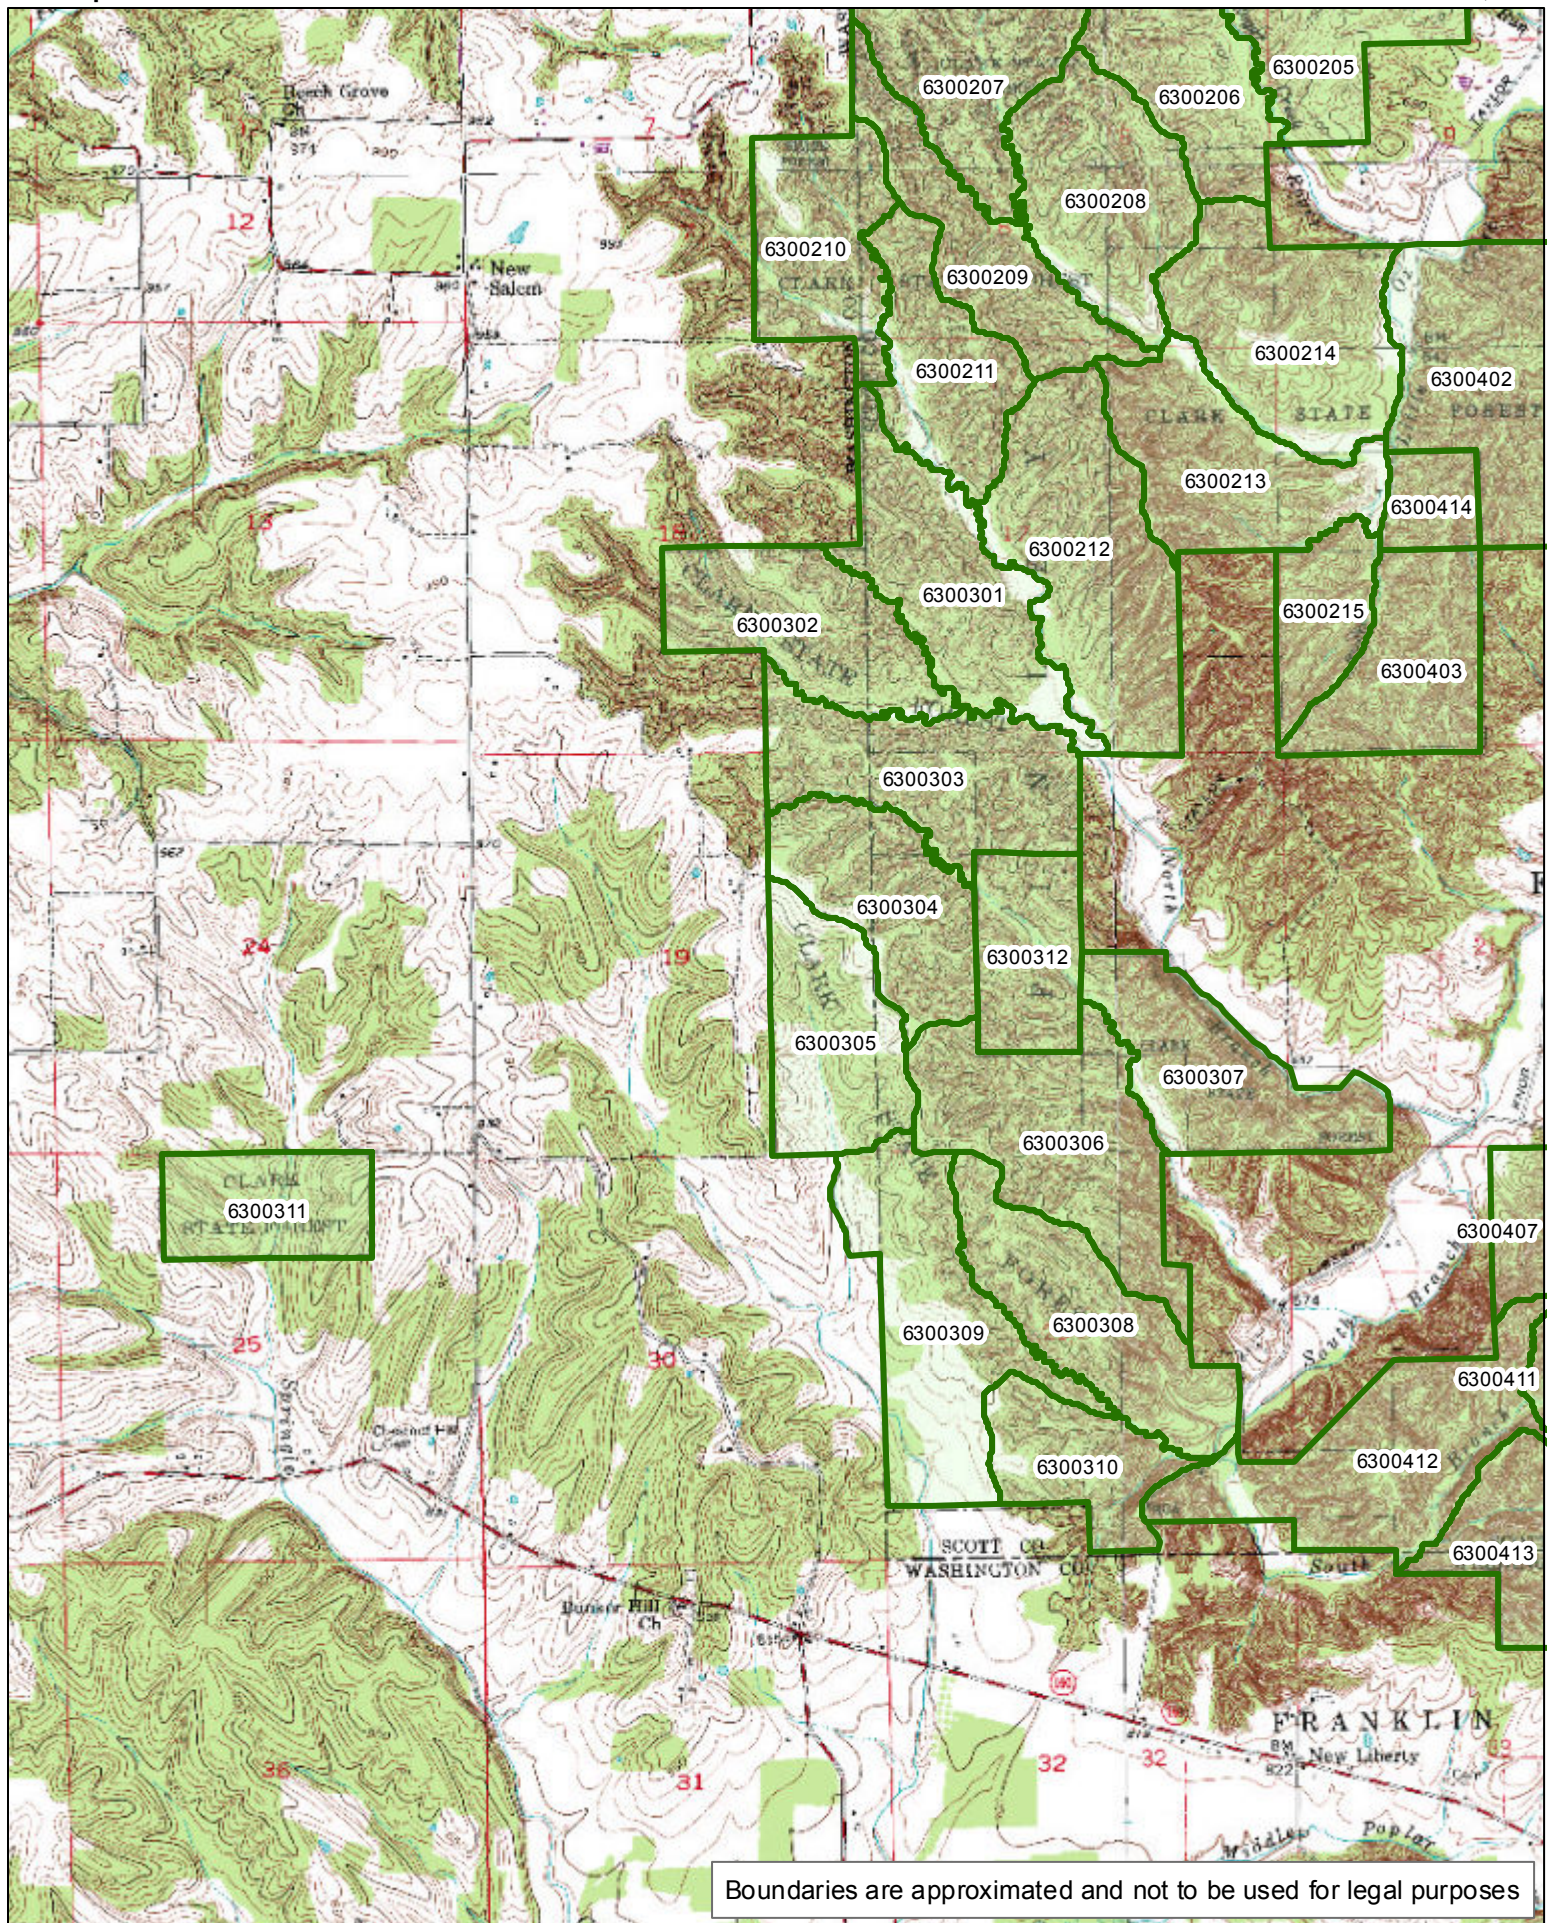

[Click here to return to the top of the document](#)

1:22,530

CLARK STATE FOREST Compartment 03

[Click here to return to the top of the document](#)

1:29,940

Boundaries are approximated and not to be used for legal purposes