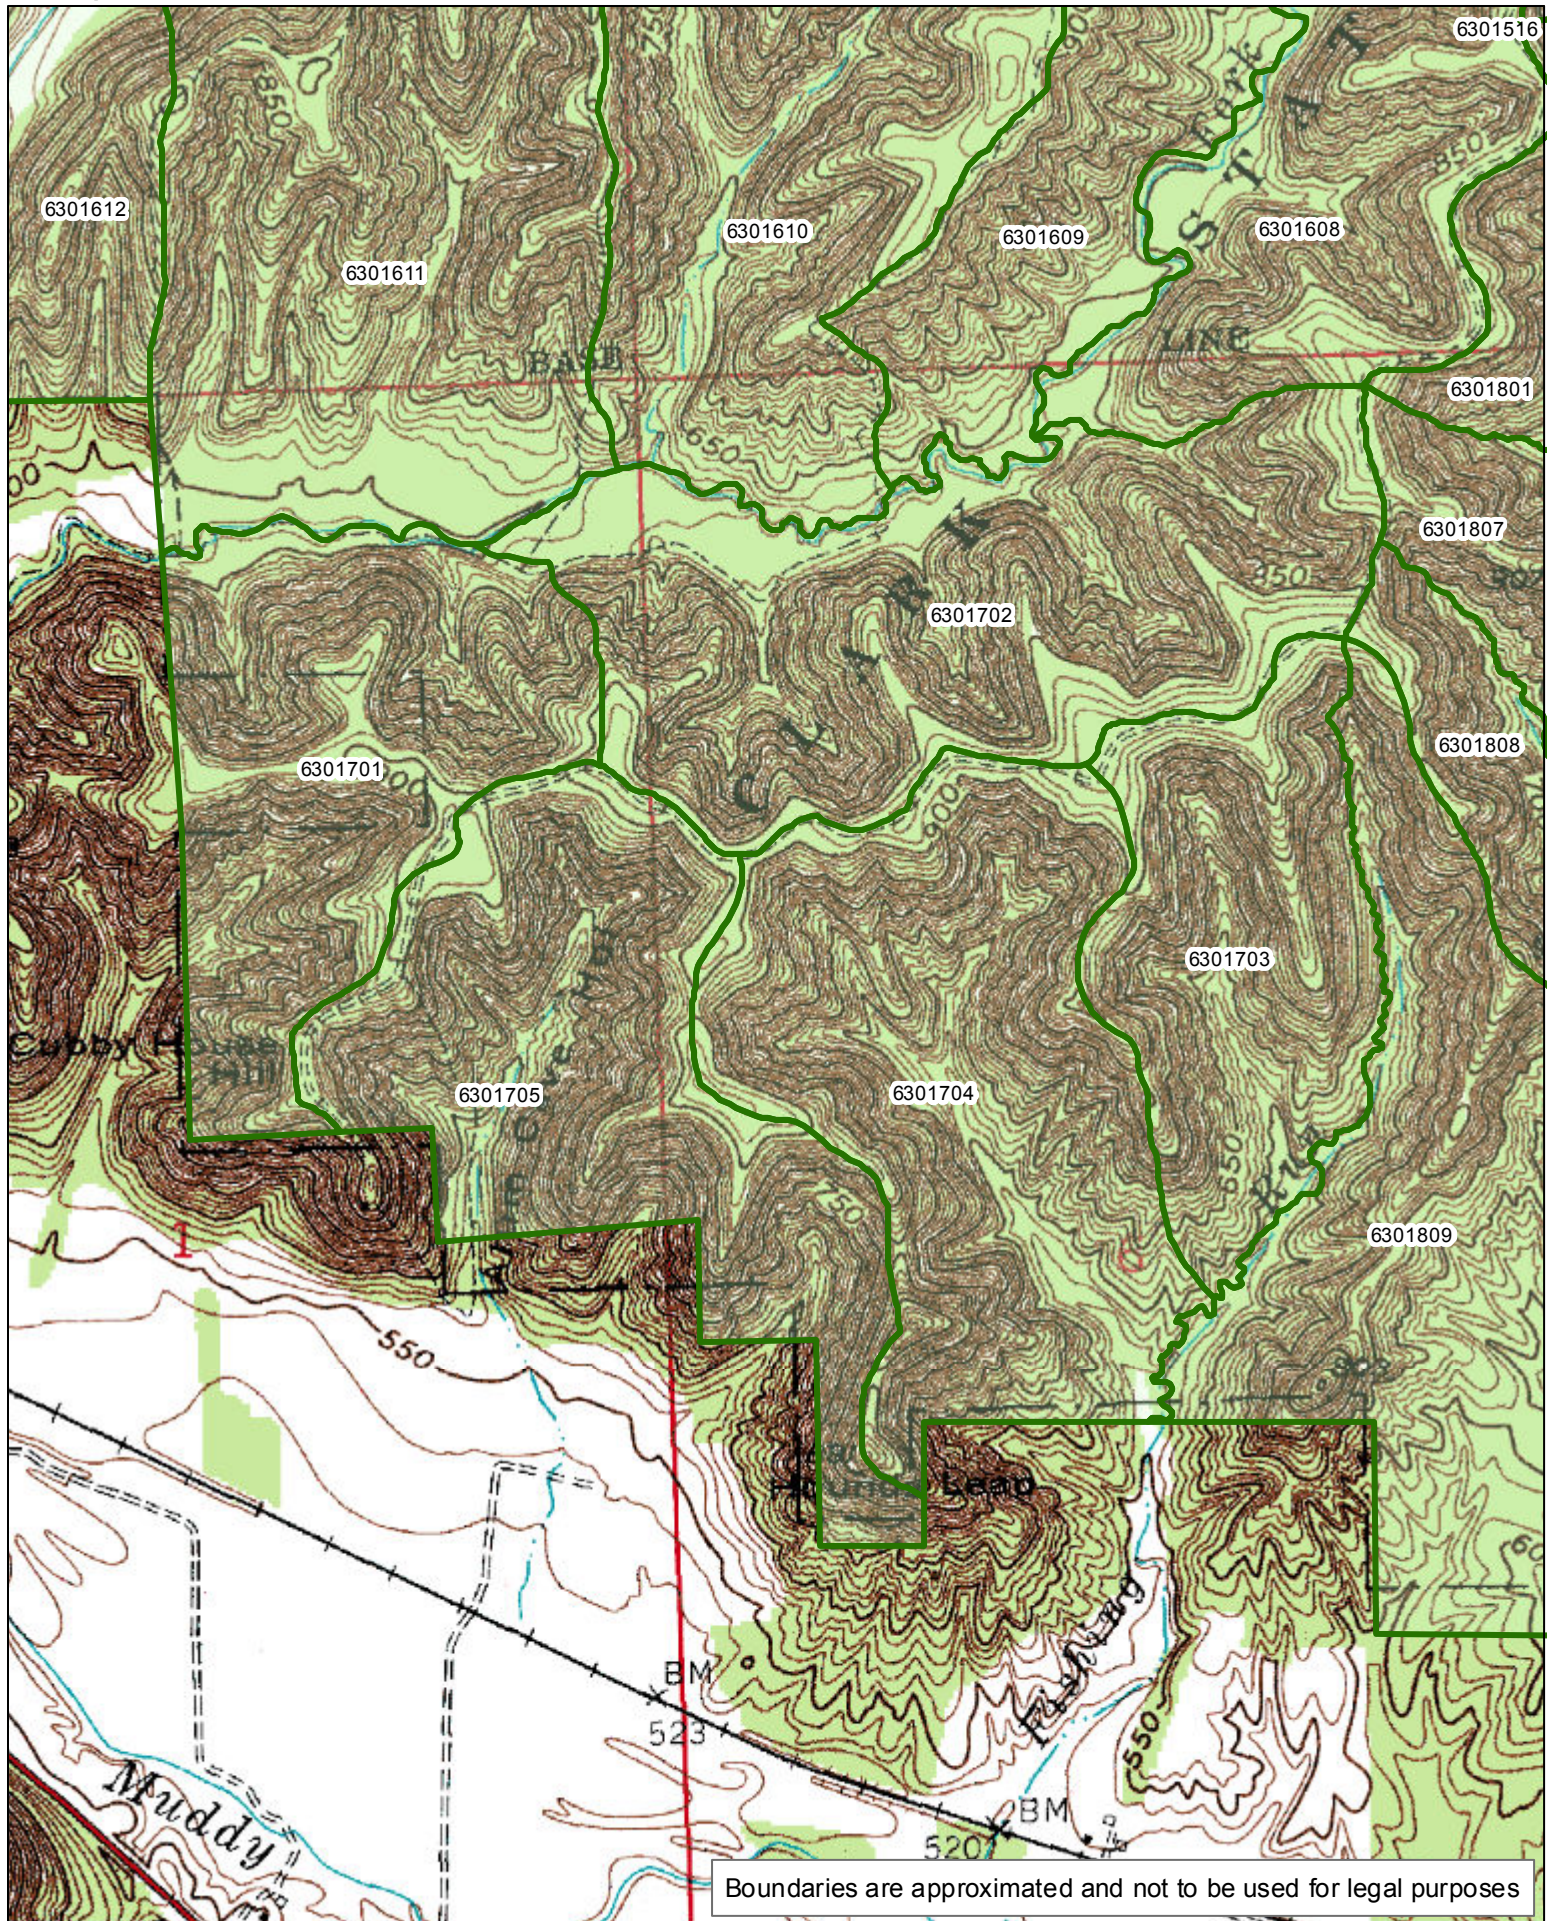

1:30,090

Boundaries are approximated and not to be used for legal purposes

CLARK STATE FOREST
Compartment 17

[Click here to return to the top of the document](#)

1:12,750

Boundaries are approximated and not to be used for legal purposes