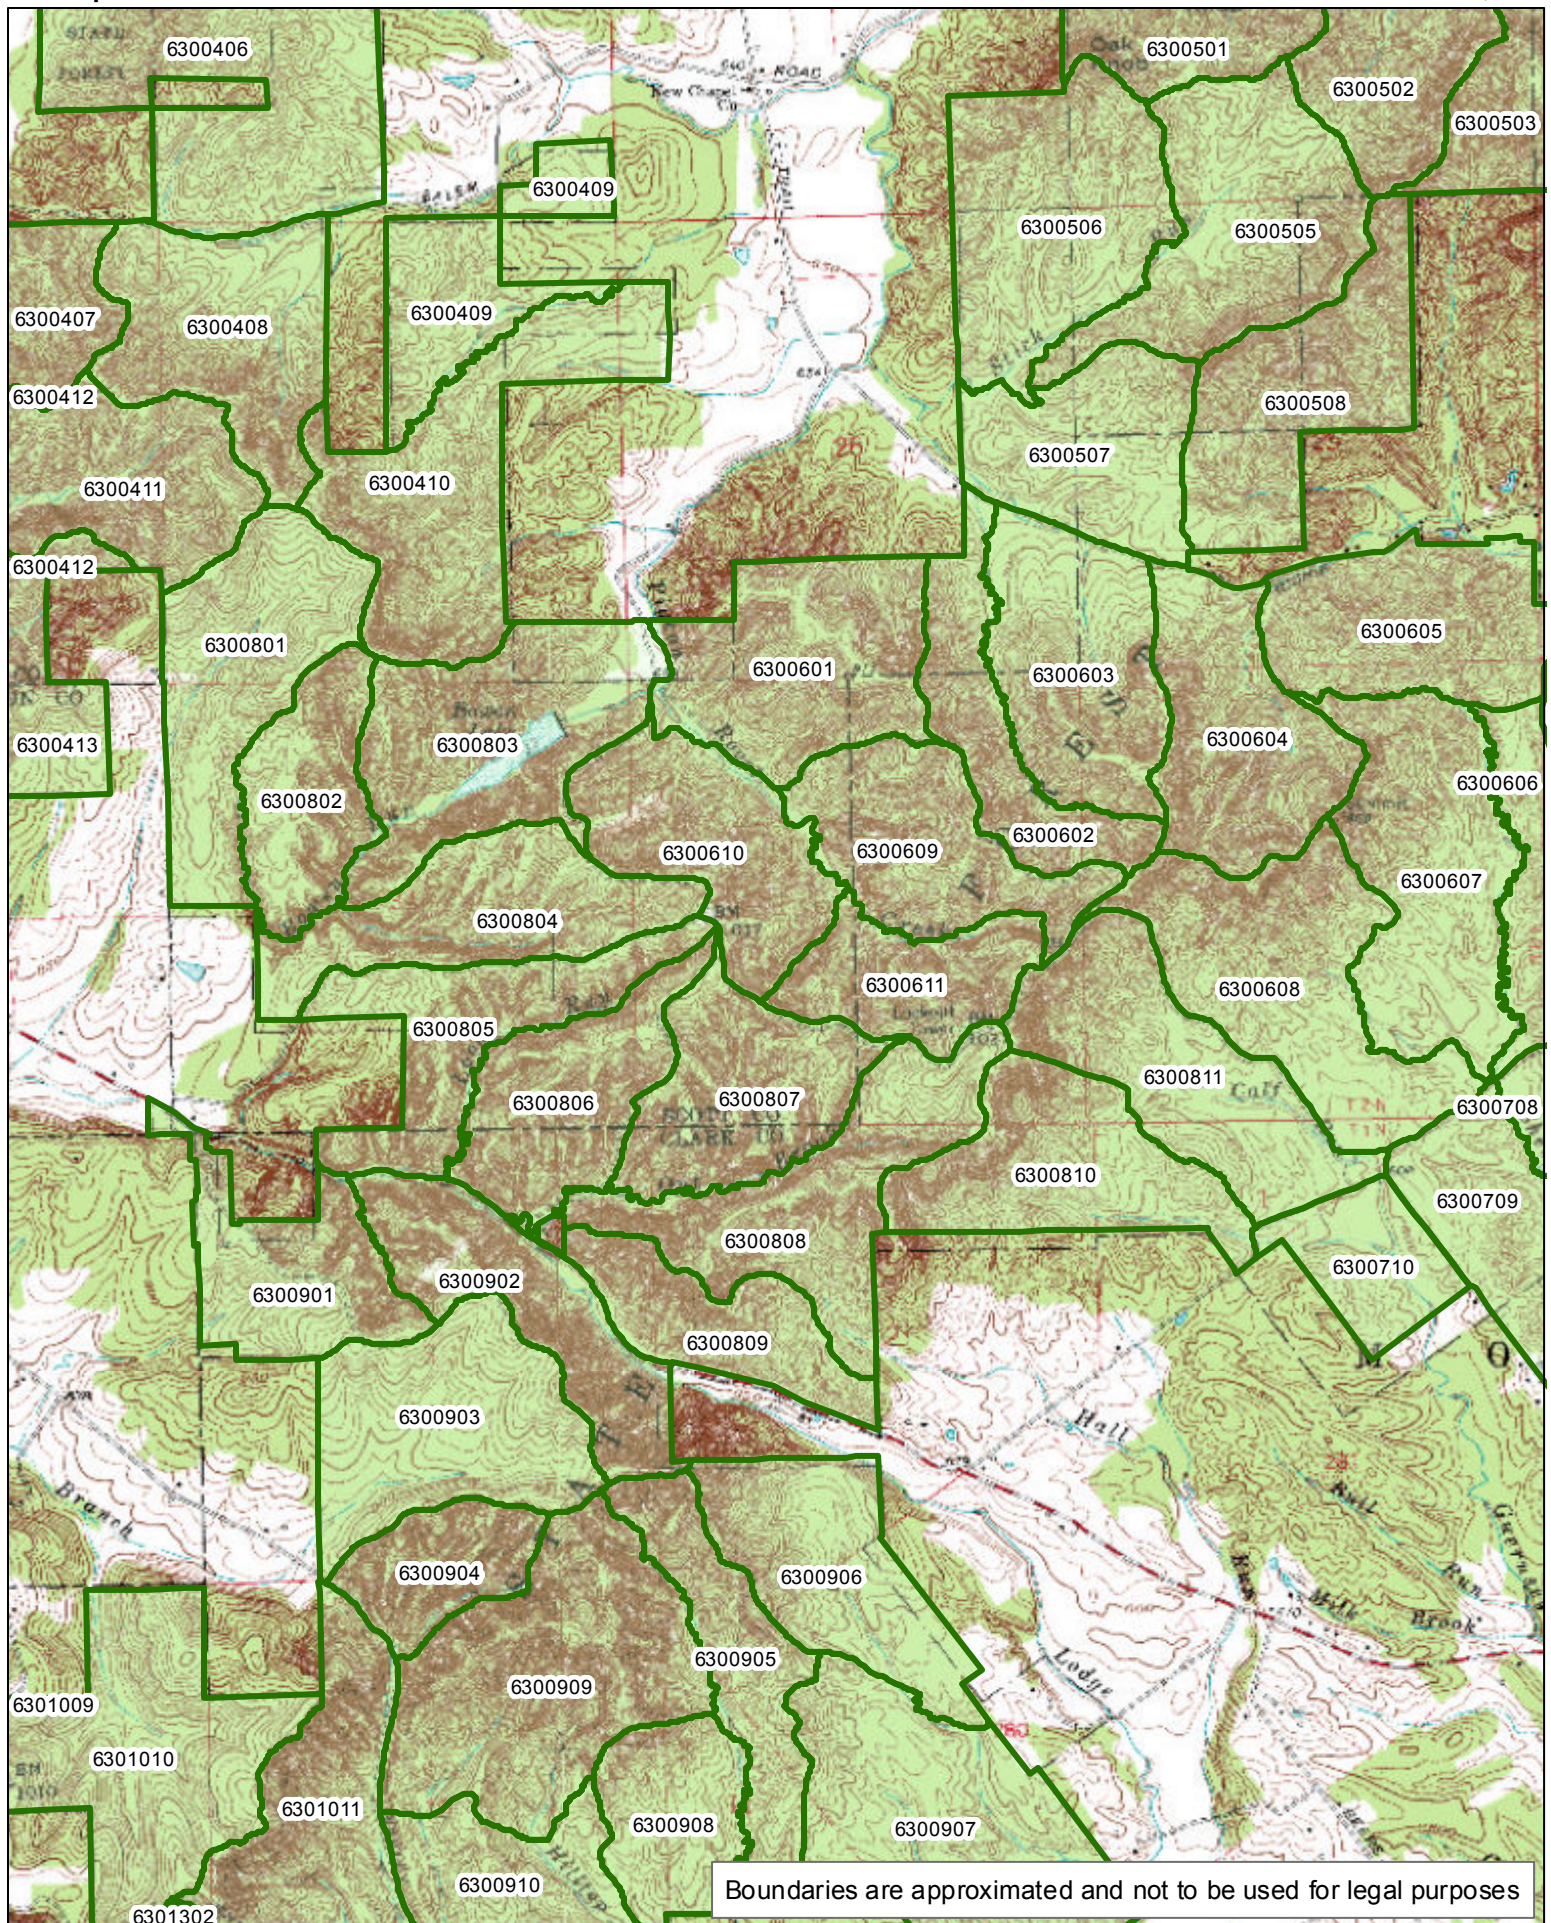

CLARK STATE FOREST Compartment 08

[Click here to return to the top of the document](#)

1:26,370

Boundaries are approximated and not to be used for legal purposes