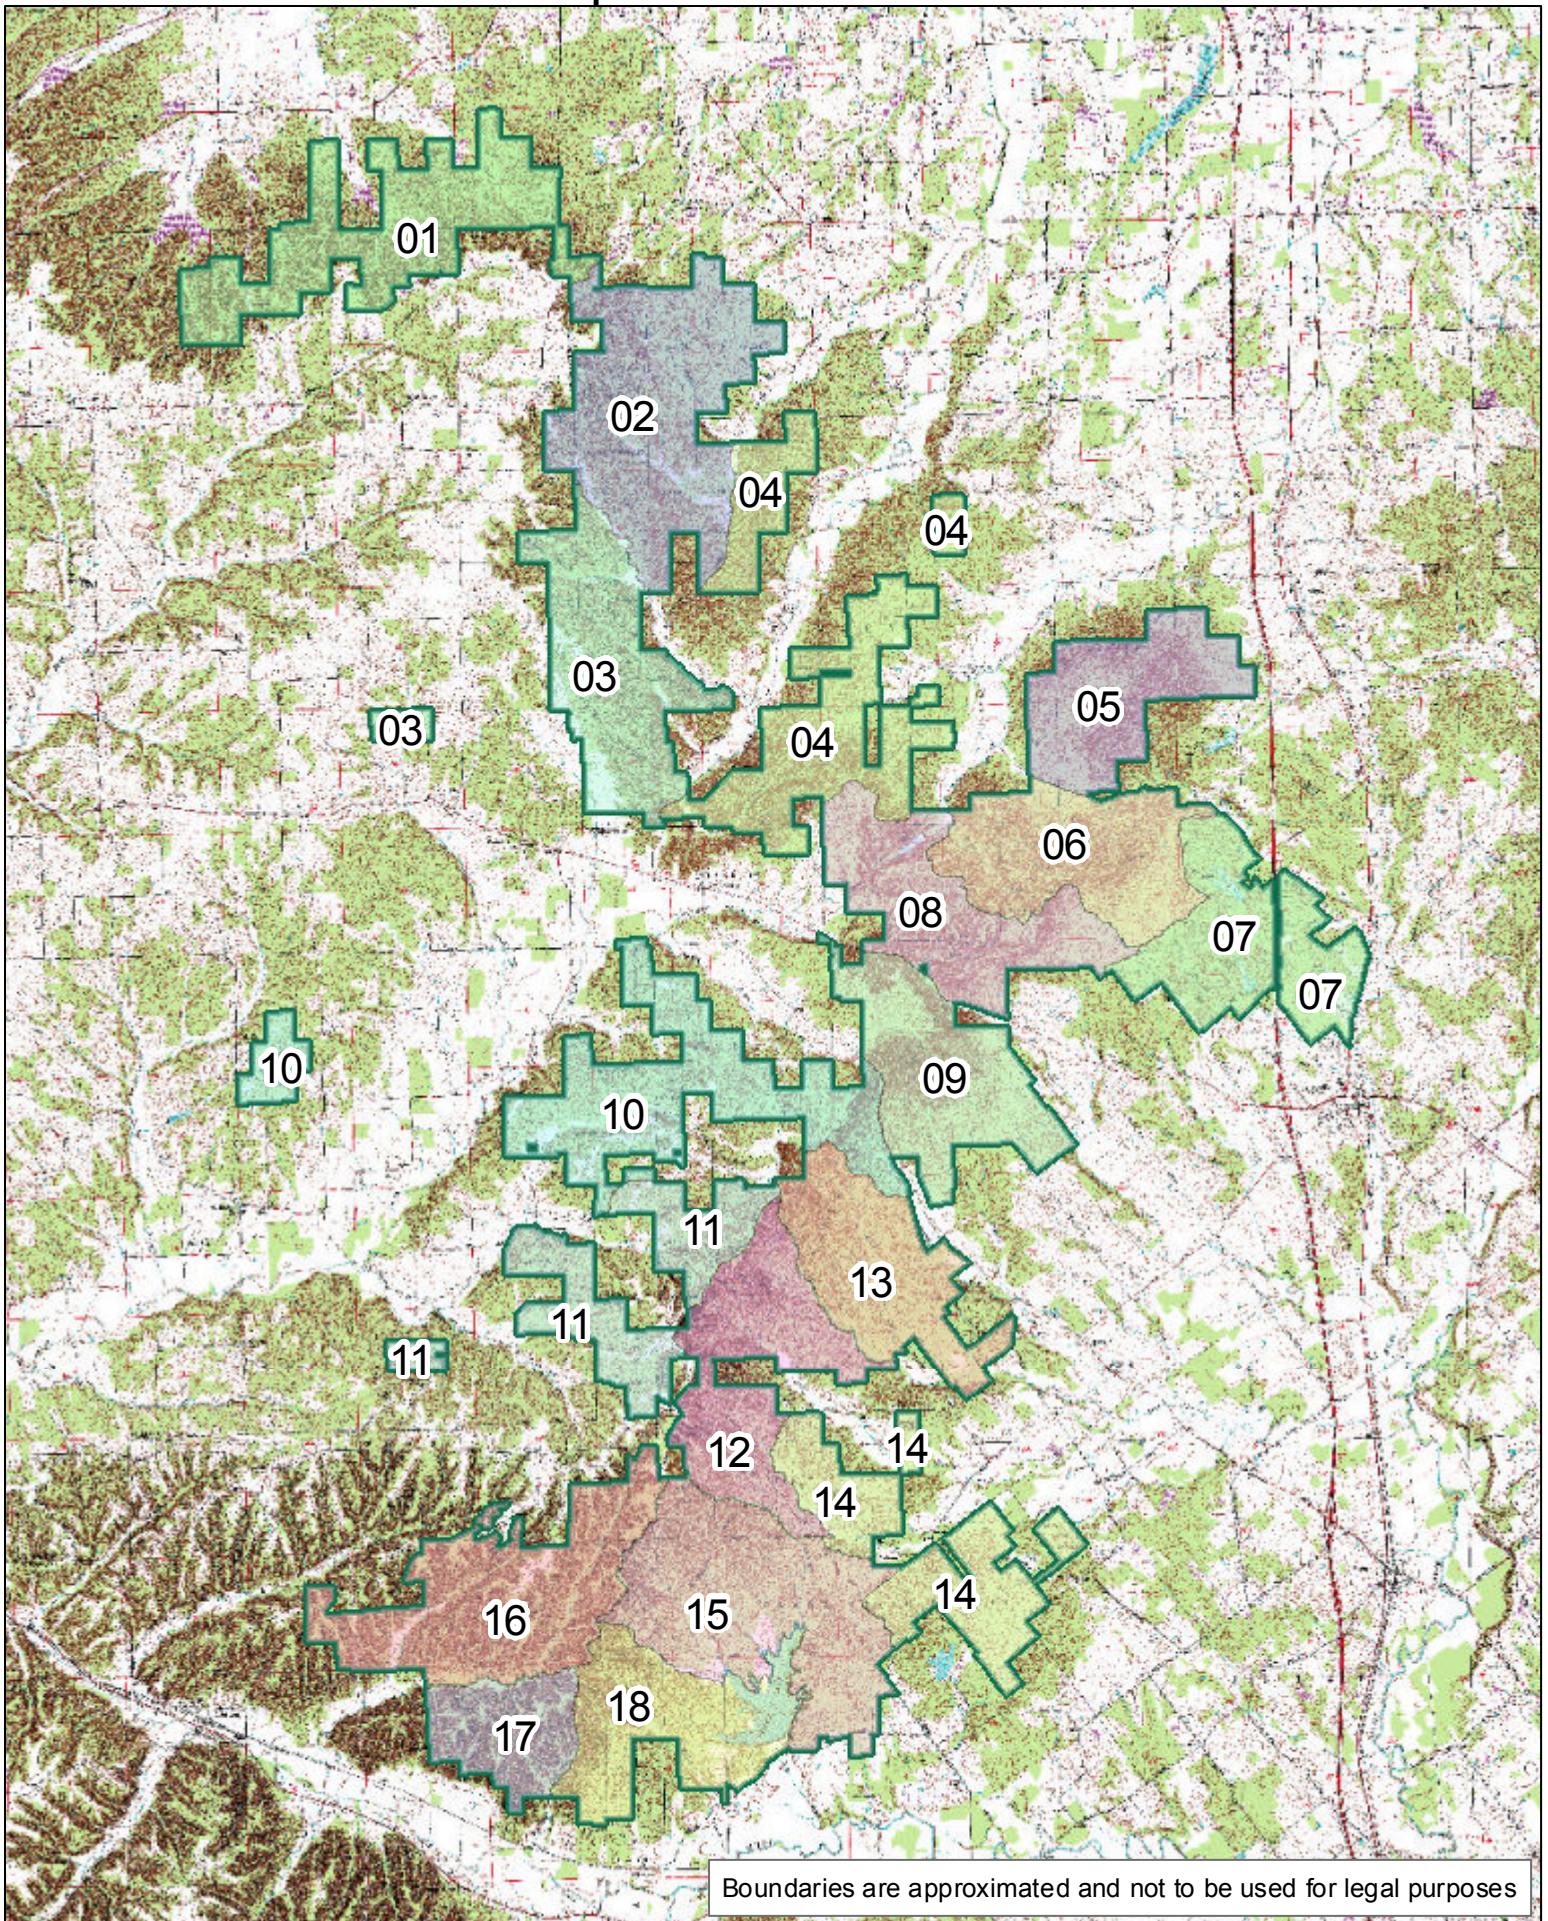

Clark State Forest Compartments

CLARK STATE FOREST Compartment 01

[Click here to return to the top of the document](#)

1:34,880

Boundaries are approximated and not to be used for legal purposes

CLARK STATE FOREST Compartment 02

[Click here to return to the top of the document](#)

1:22,530

CLARK STATE FOREST Compartment 03

[Click here to return to the top of the document](#)

1:29,940

Boundaries are approximated and not to be used for legal purposes

1:30,090

Boundaries are approximated and not to be used for legal purposes

CLARK STATE FOREST
Compartment 17

[Click here to return to the top of the document](#)

1:12,750

Boundaries are approximated and not to be used for legal purposes

CLARK STATE FOREST Compartment 18

[Click here to return to the top of the document](#)

1:21,830

Boundaries are approximated and not to be used for legal purposes