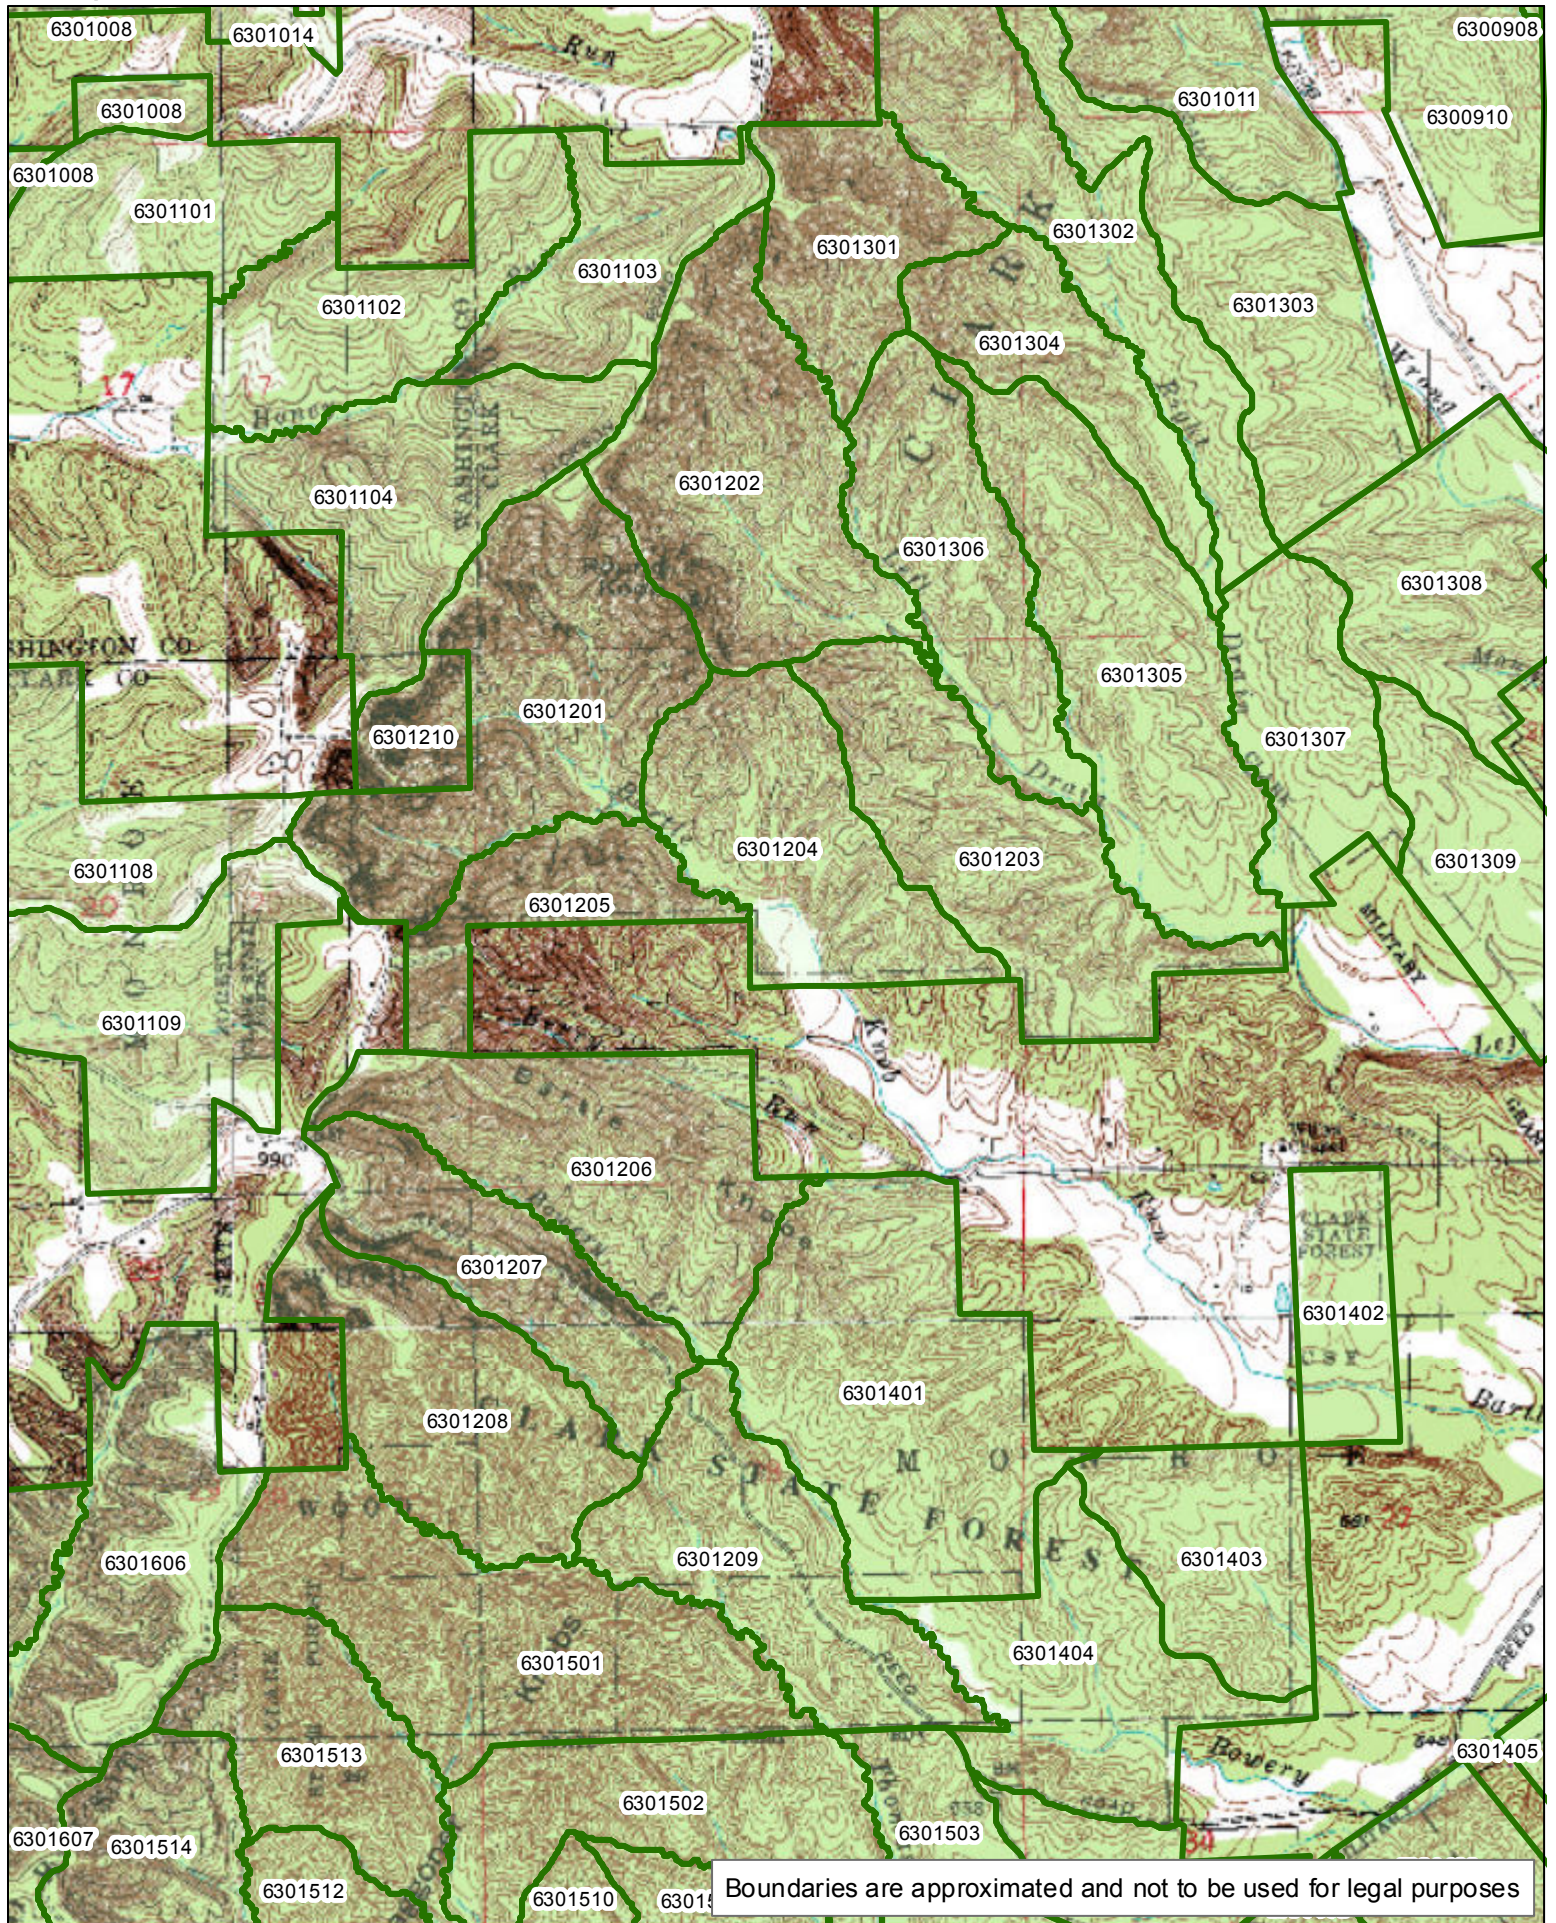

CLARK STATE FOREST Compartment 12

[Click here to return to the top of the document](#)

1:22,810

Boundaries are approximated and not to be used for legal purposes