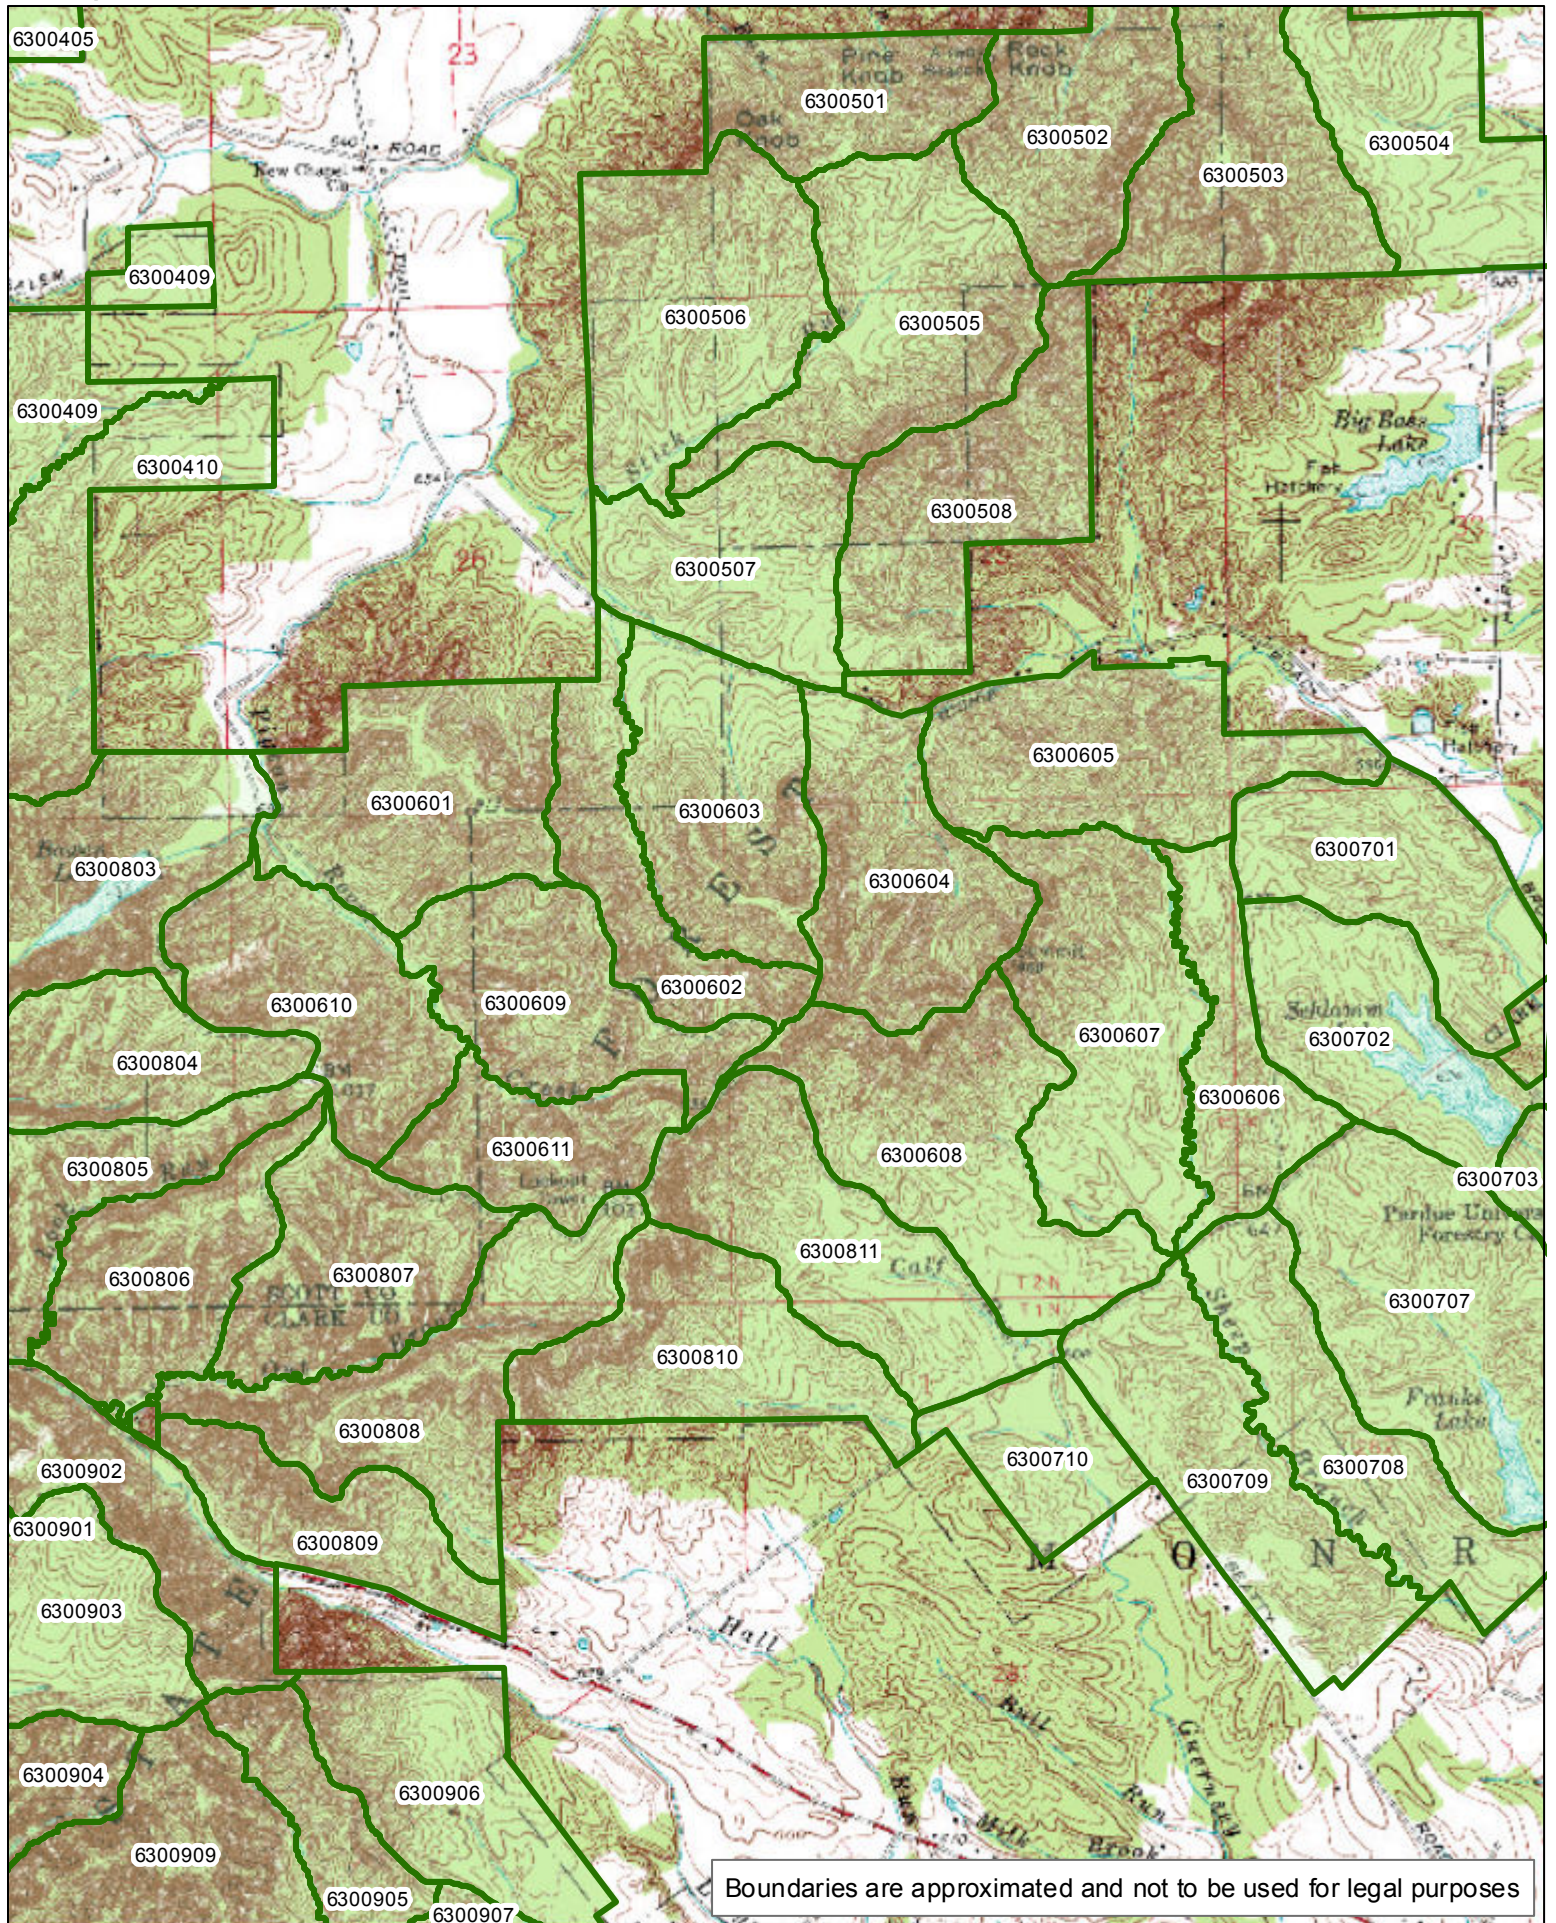

1:18,980

Boundaries are approximated and not to be used for legal purposes

CLARK STATE FOREST Compartment 06

[Click here to return to the top of the document](#)

1:24,040

Boundaries are approximated and not to be used for legal purposes