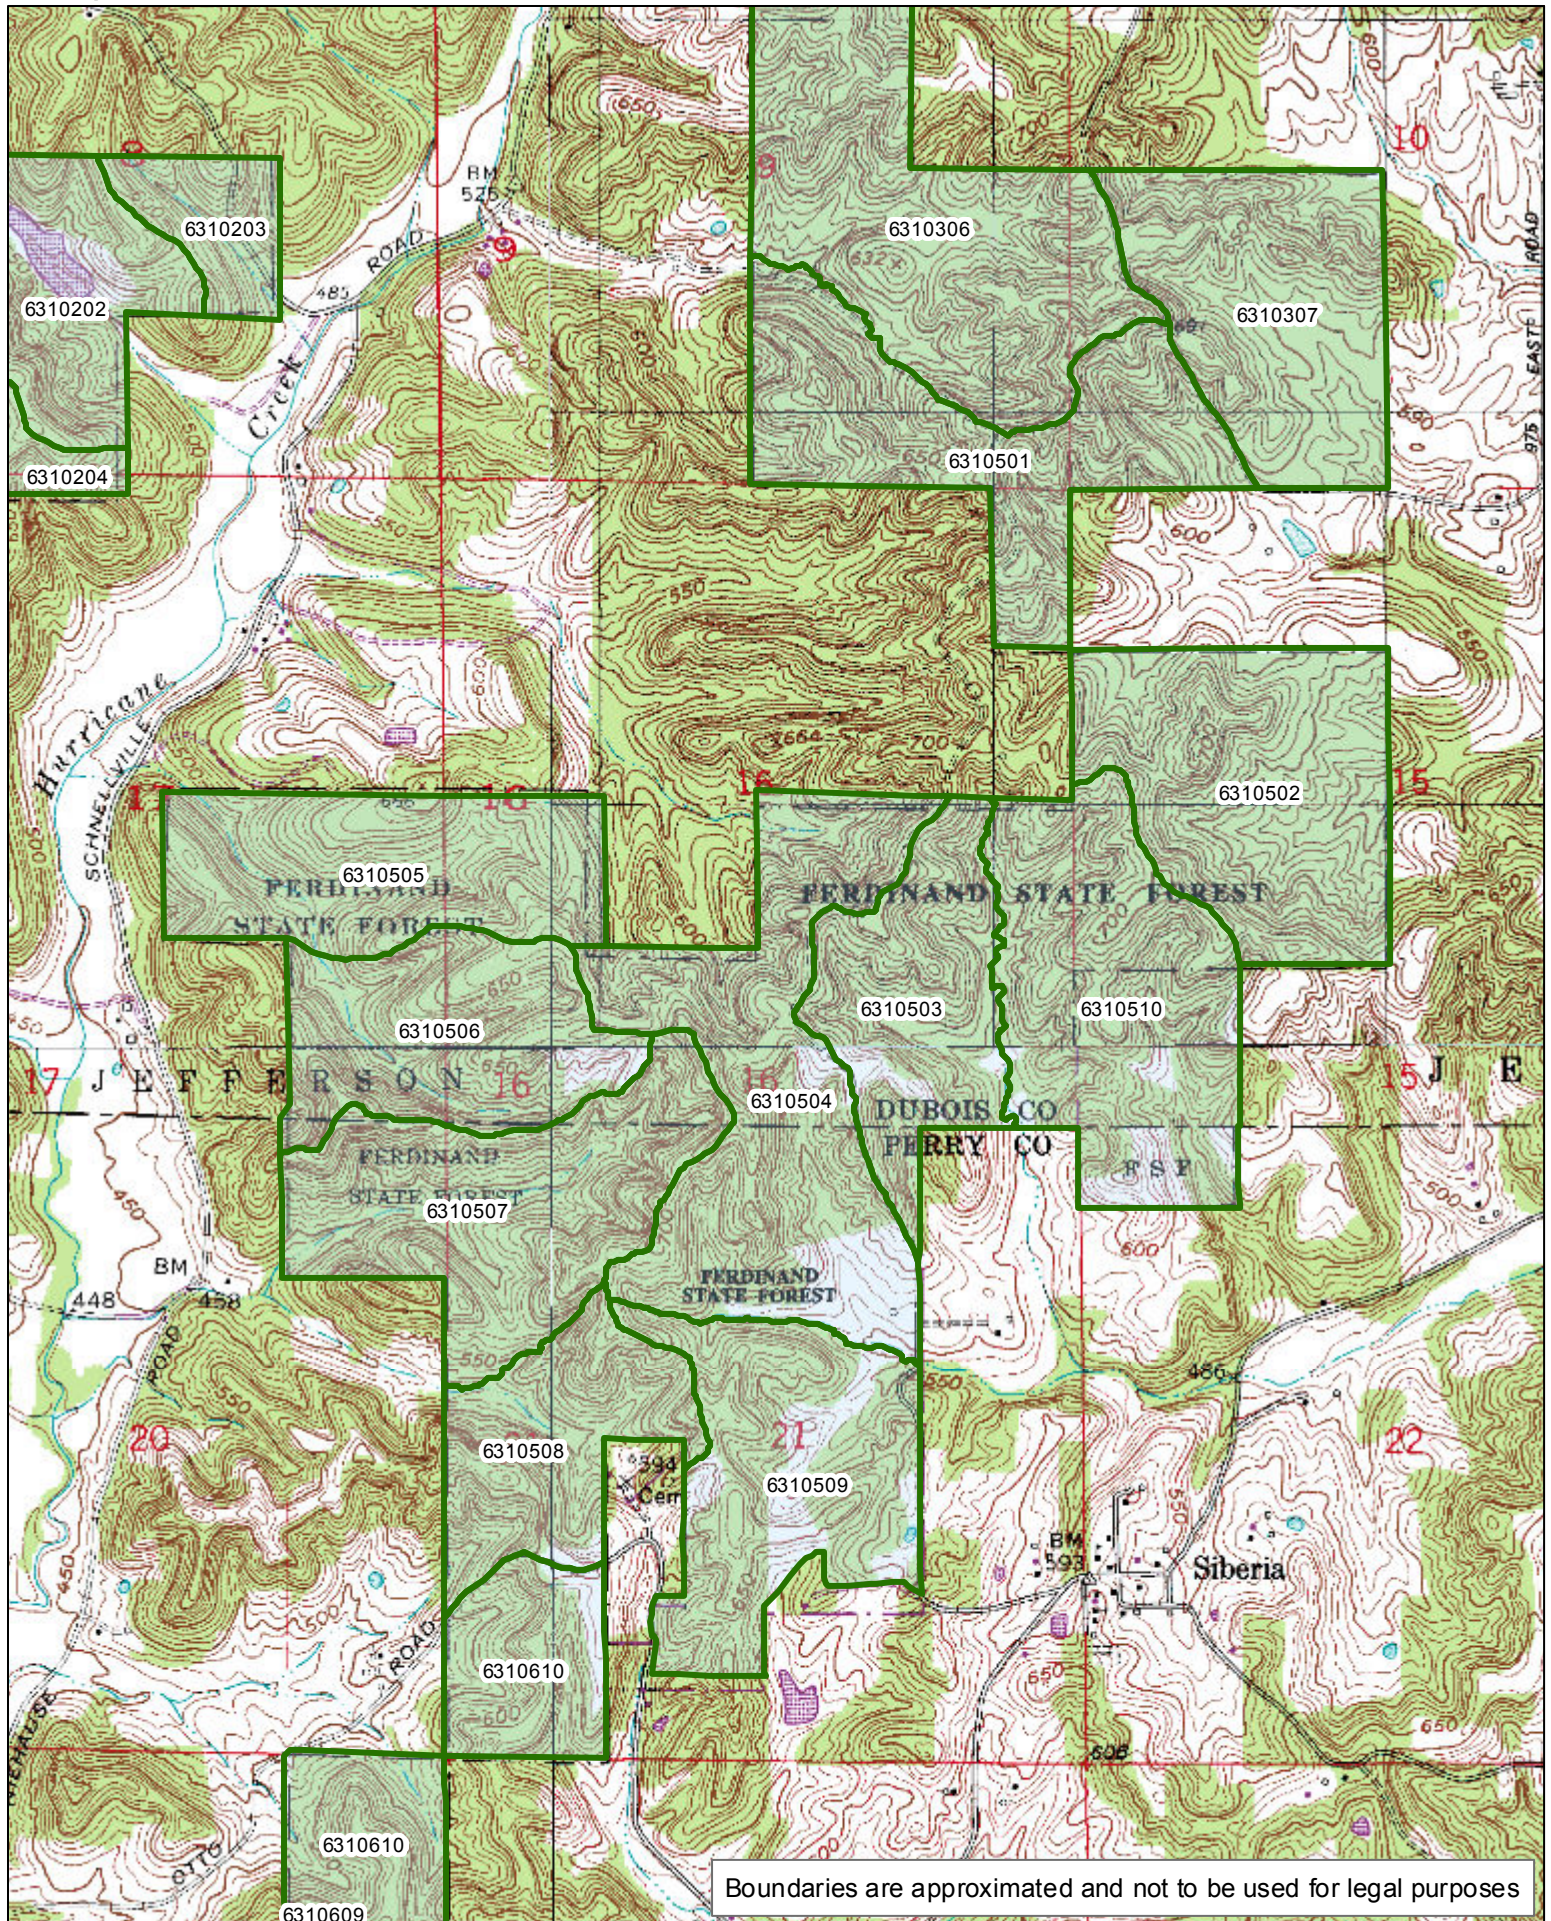

FERDINAND STATE FOREST Compartment 05

[Click here to return to the top of the document](#)

1:19,260

Boundaries are approximated and not to be used for legal purposes