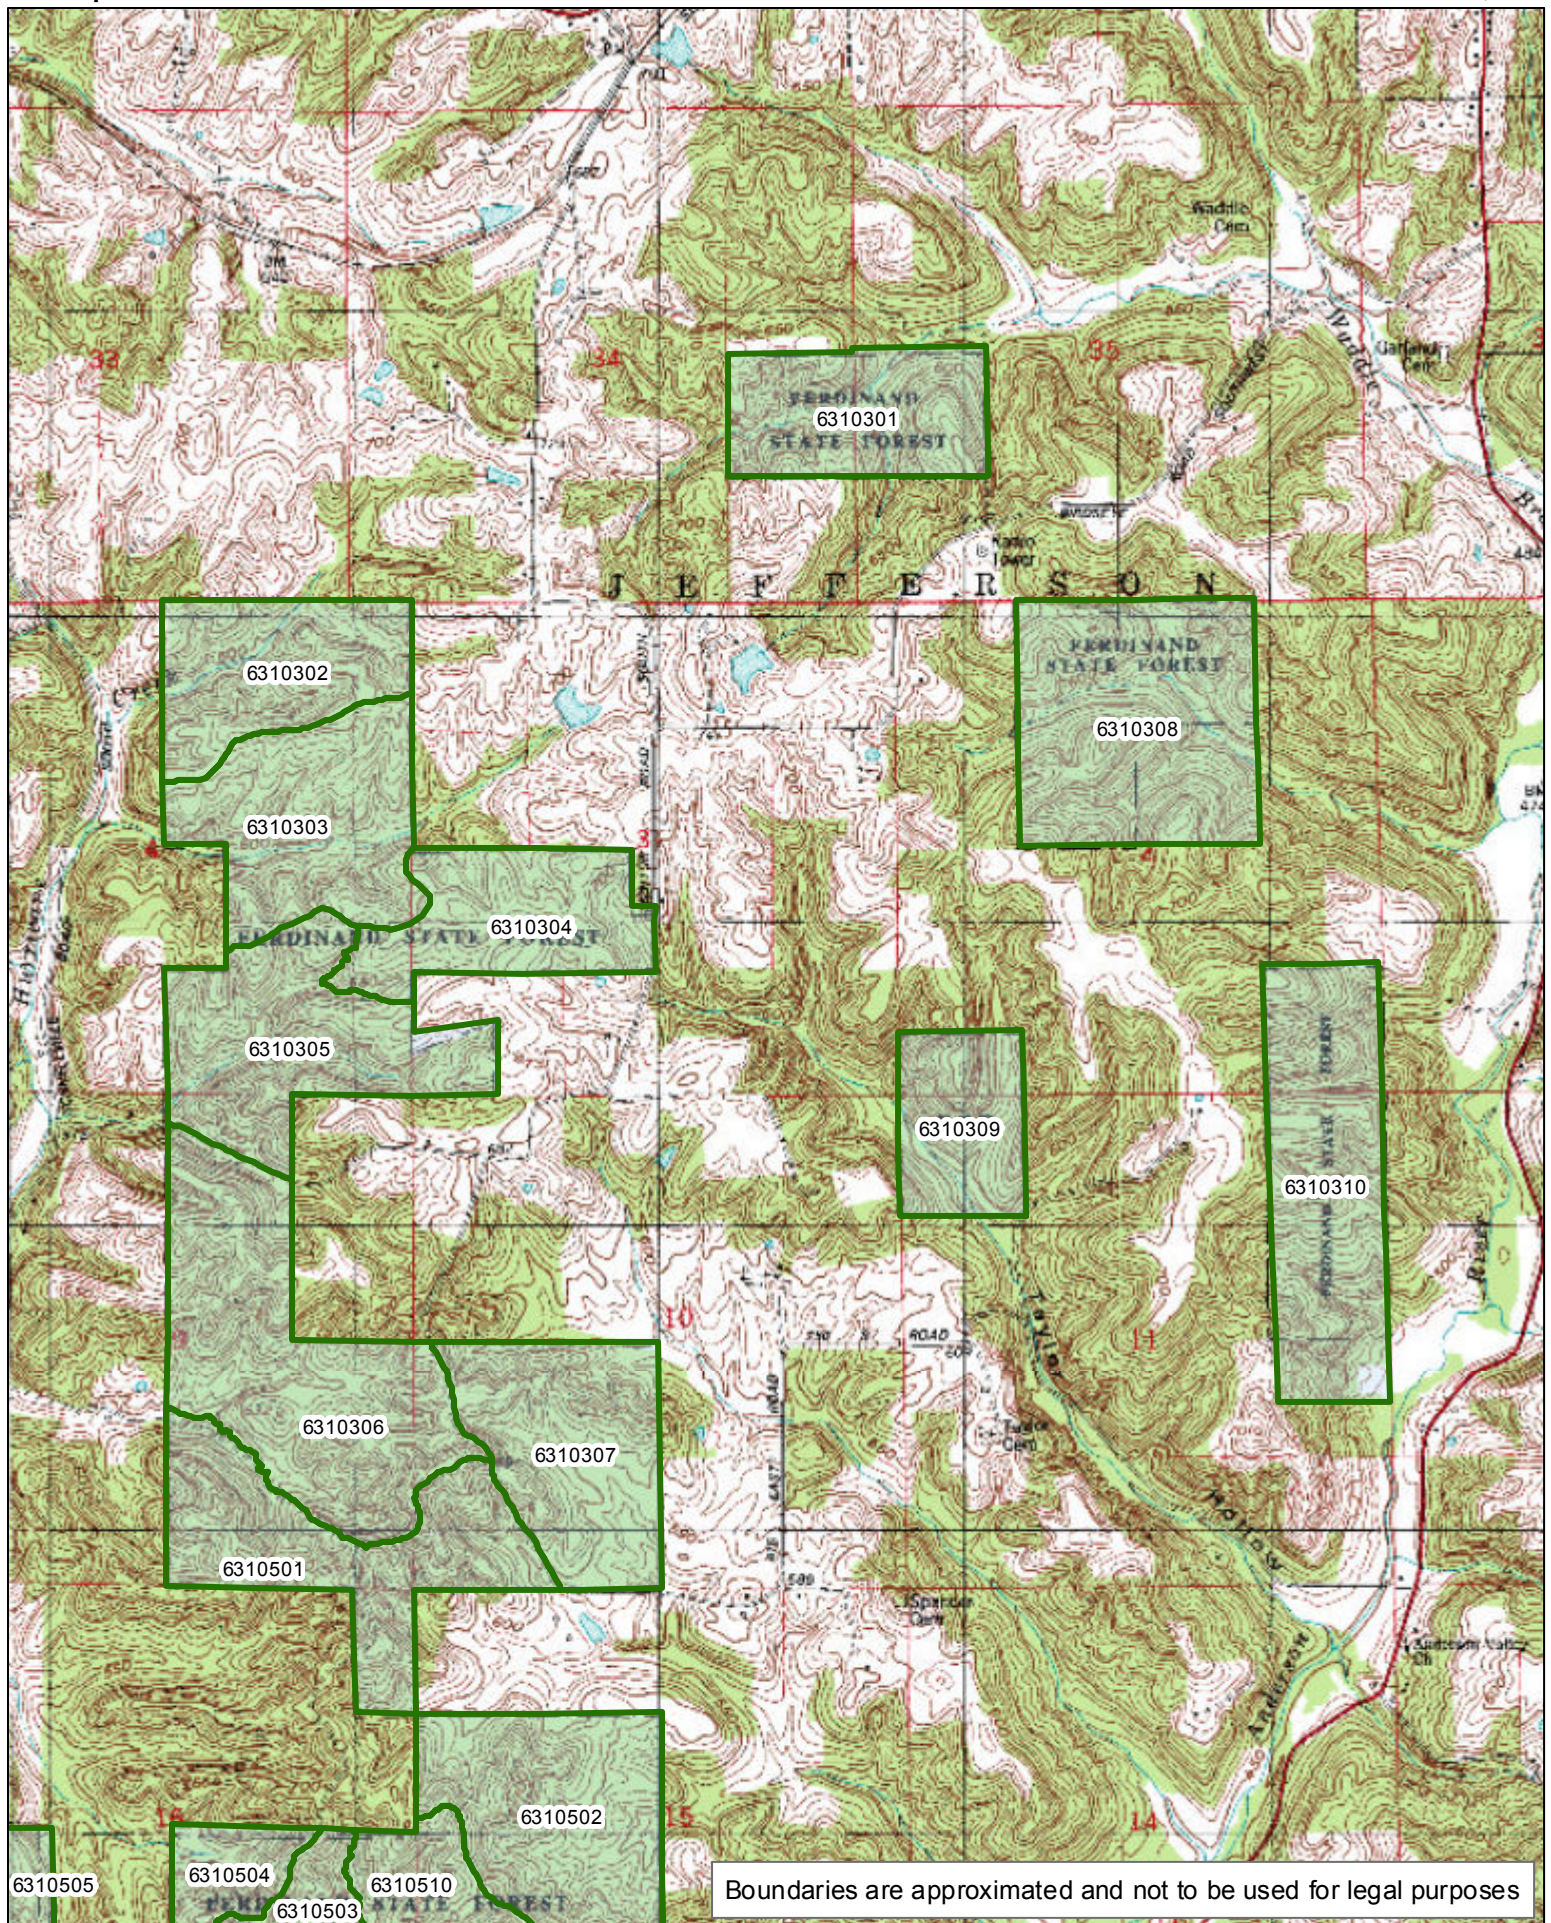

[Click here to return to the top of the document](#)

1:30,060

Boundaries are approximated and not to be used for legal purposes

FERDINAND STATE FOREST  
Compartment 03

[Click here to return to the top of the document](#)

1:24,810

Boundaries are approximated and not to be used for legal purposes

1:35,630

Boundaries are approximated and not to be used for legal purposes