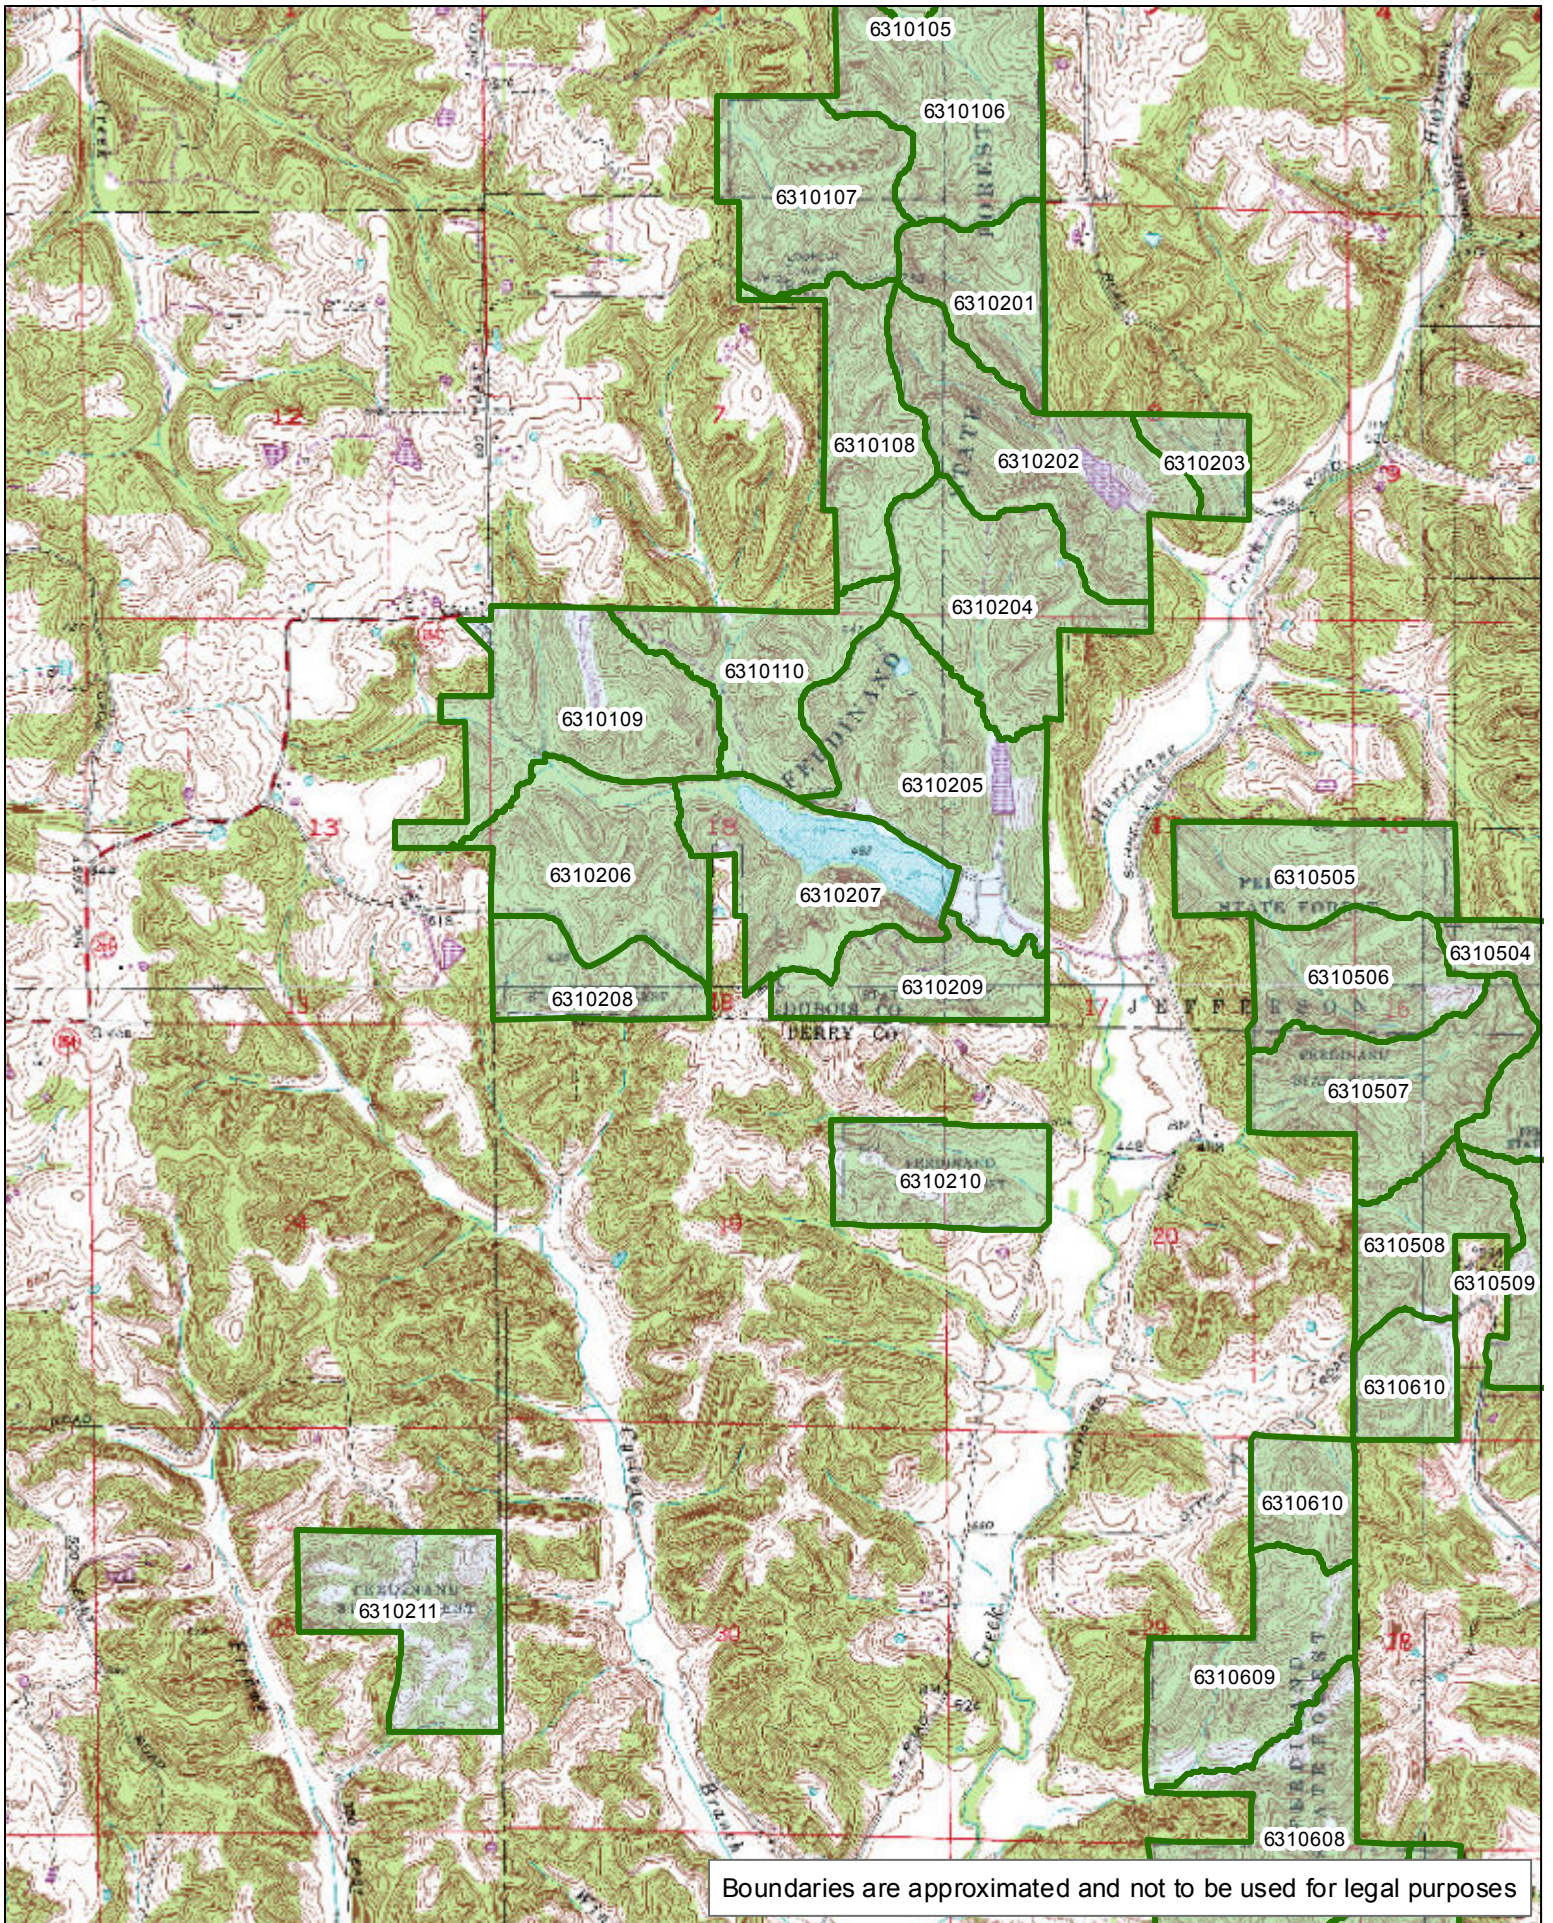

# FERDINAND STATE FOREST Compartment 01

[Click here to return to the top of the document](#)

1:20,470

Boundaries are approximated and not to be used for legal purposes

FERDINAND STATE FOREST  
Compartment 02

[Click here to return to the top of the document](#)

1:30,060

Boundaries are approximated and not to be used for legal purposes

FERDINAND STATE FOREST  
Compartment 03

[Click here to return to the top of the document](#)

1:24,810

Boundaries are approximated and not to be used for legal purposes

1:35,630

Boundaries are approximated and not to be used for legal purposes