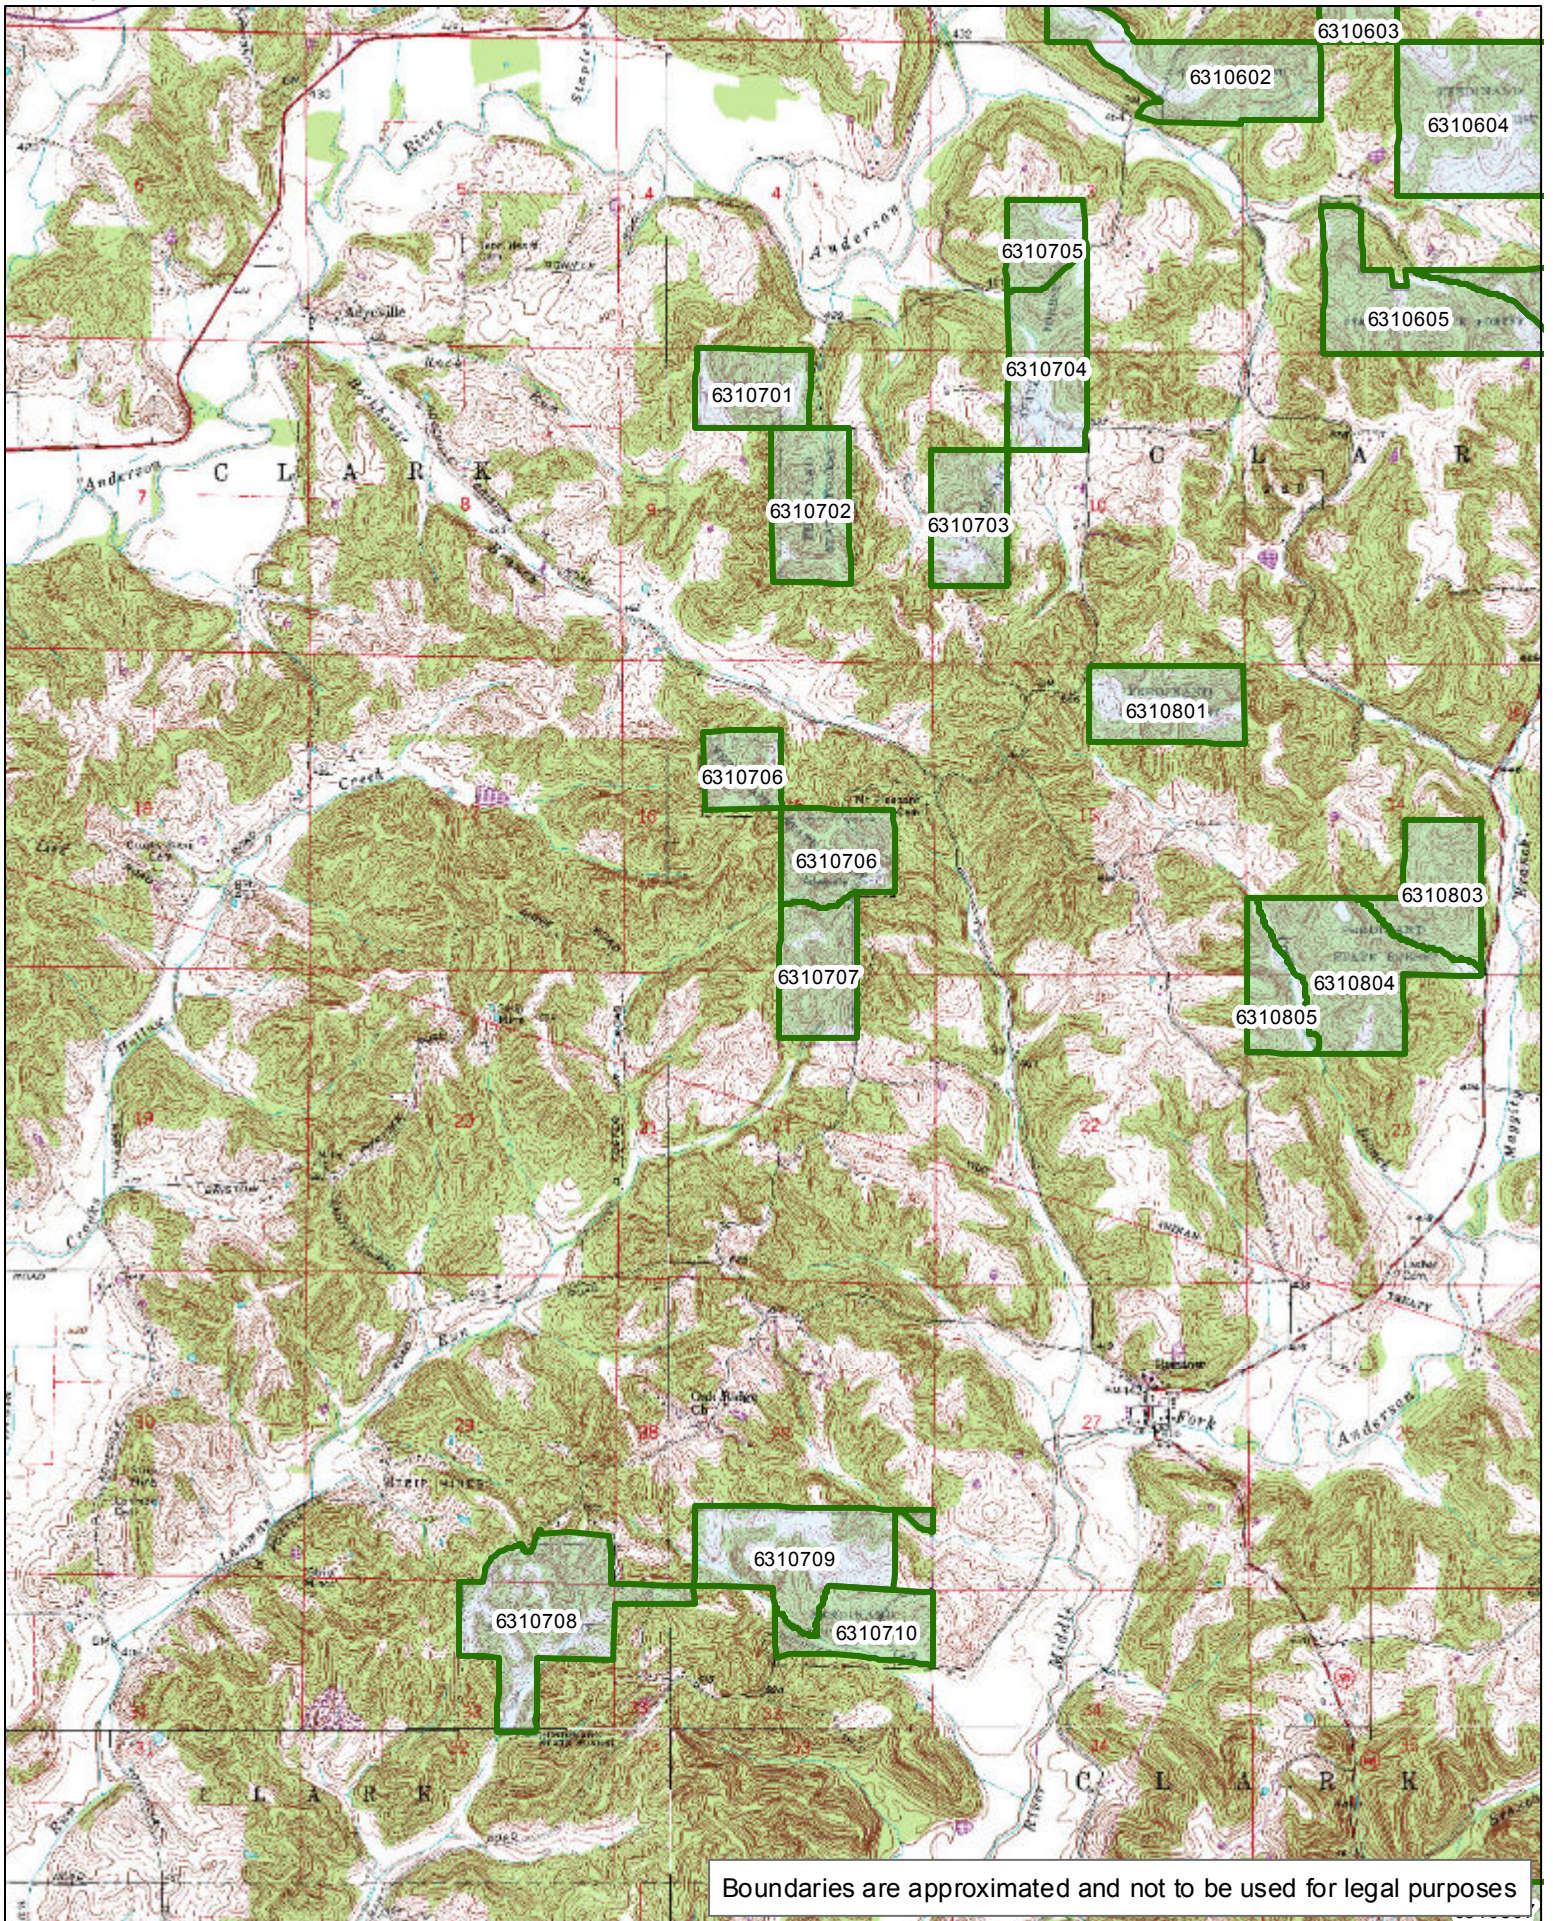

FERDINAND STATE FOREST
Compartment 07

[Click here to return to the top of the document](#)

1:39,410

Boundaries are approximated and not to be used for legal purposes