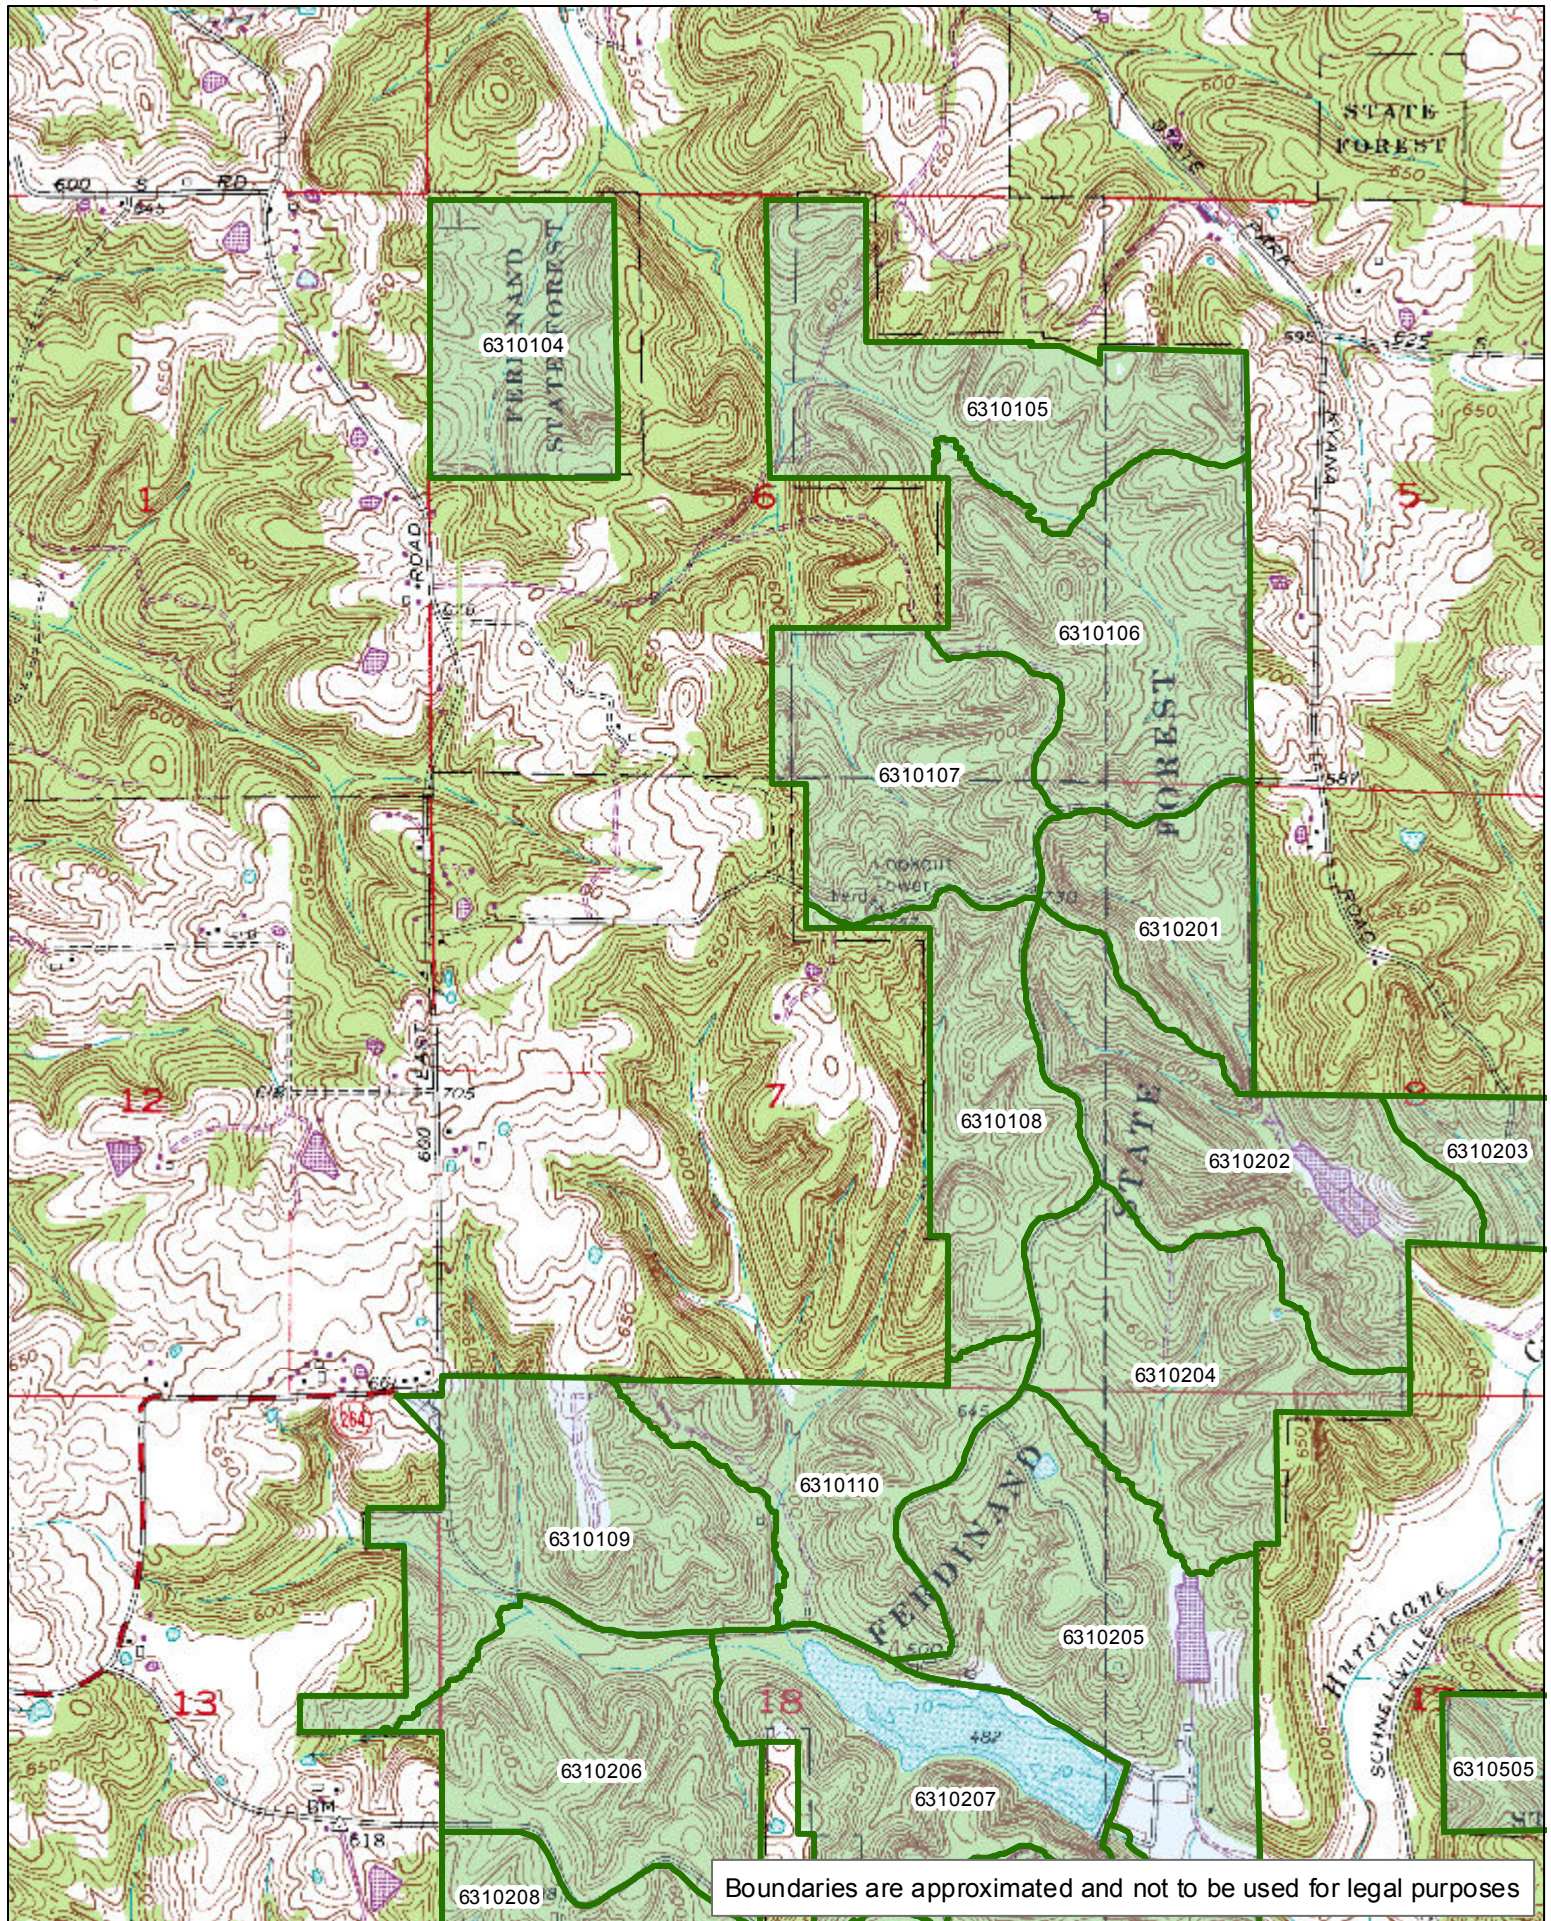

# Ferdinand State Forest Compartments

To view specific compartment,  
click on its number

1:92,000

# FERDINAND STATE FOREST Compartment 01

[Click here to return to the top of the document](#)

1:20,470

Boundaries are approximated and not to be used for legal purposes

FERDINAND STATE FOREST  
Compartment 02

1:24,810

Boundaries are approximated and not to be used for legal purposes

1:35,630

Boundaries are approximated and not to be used for legal purposes