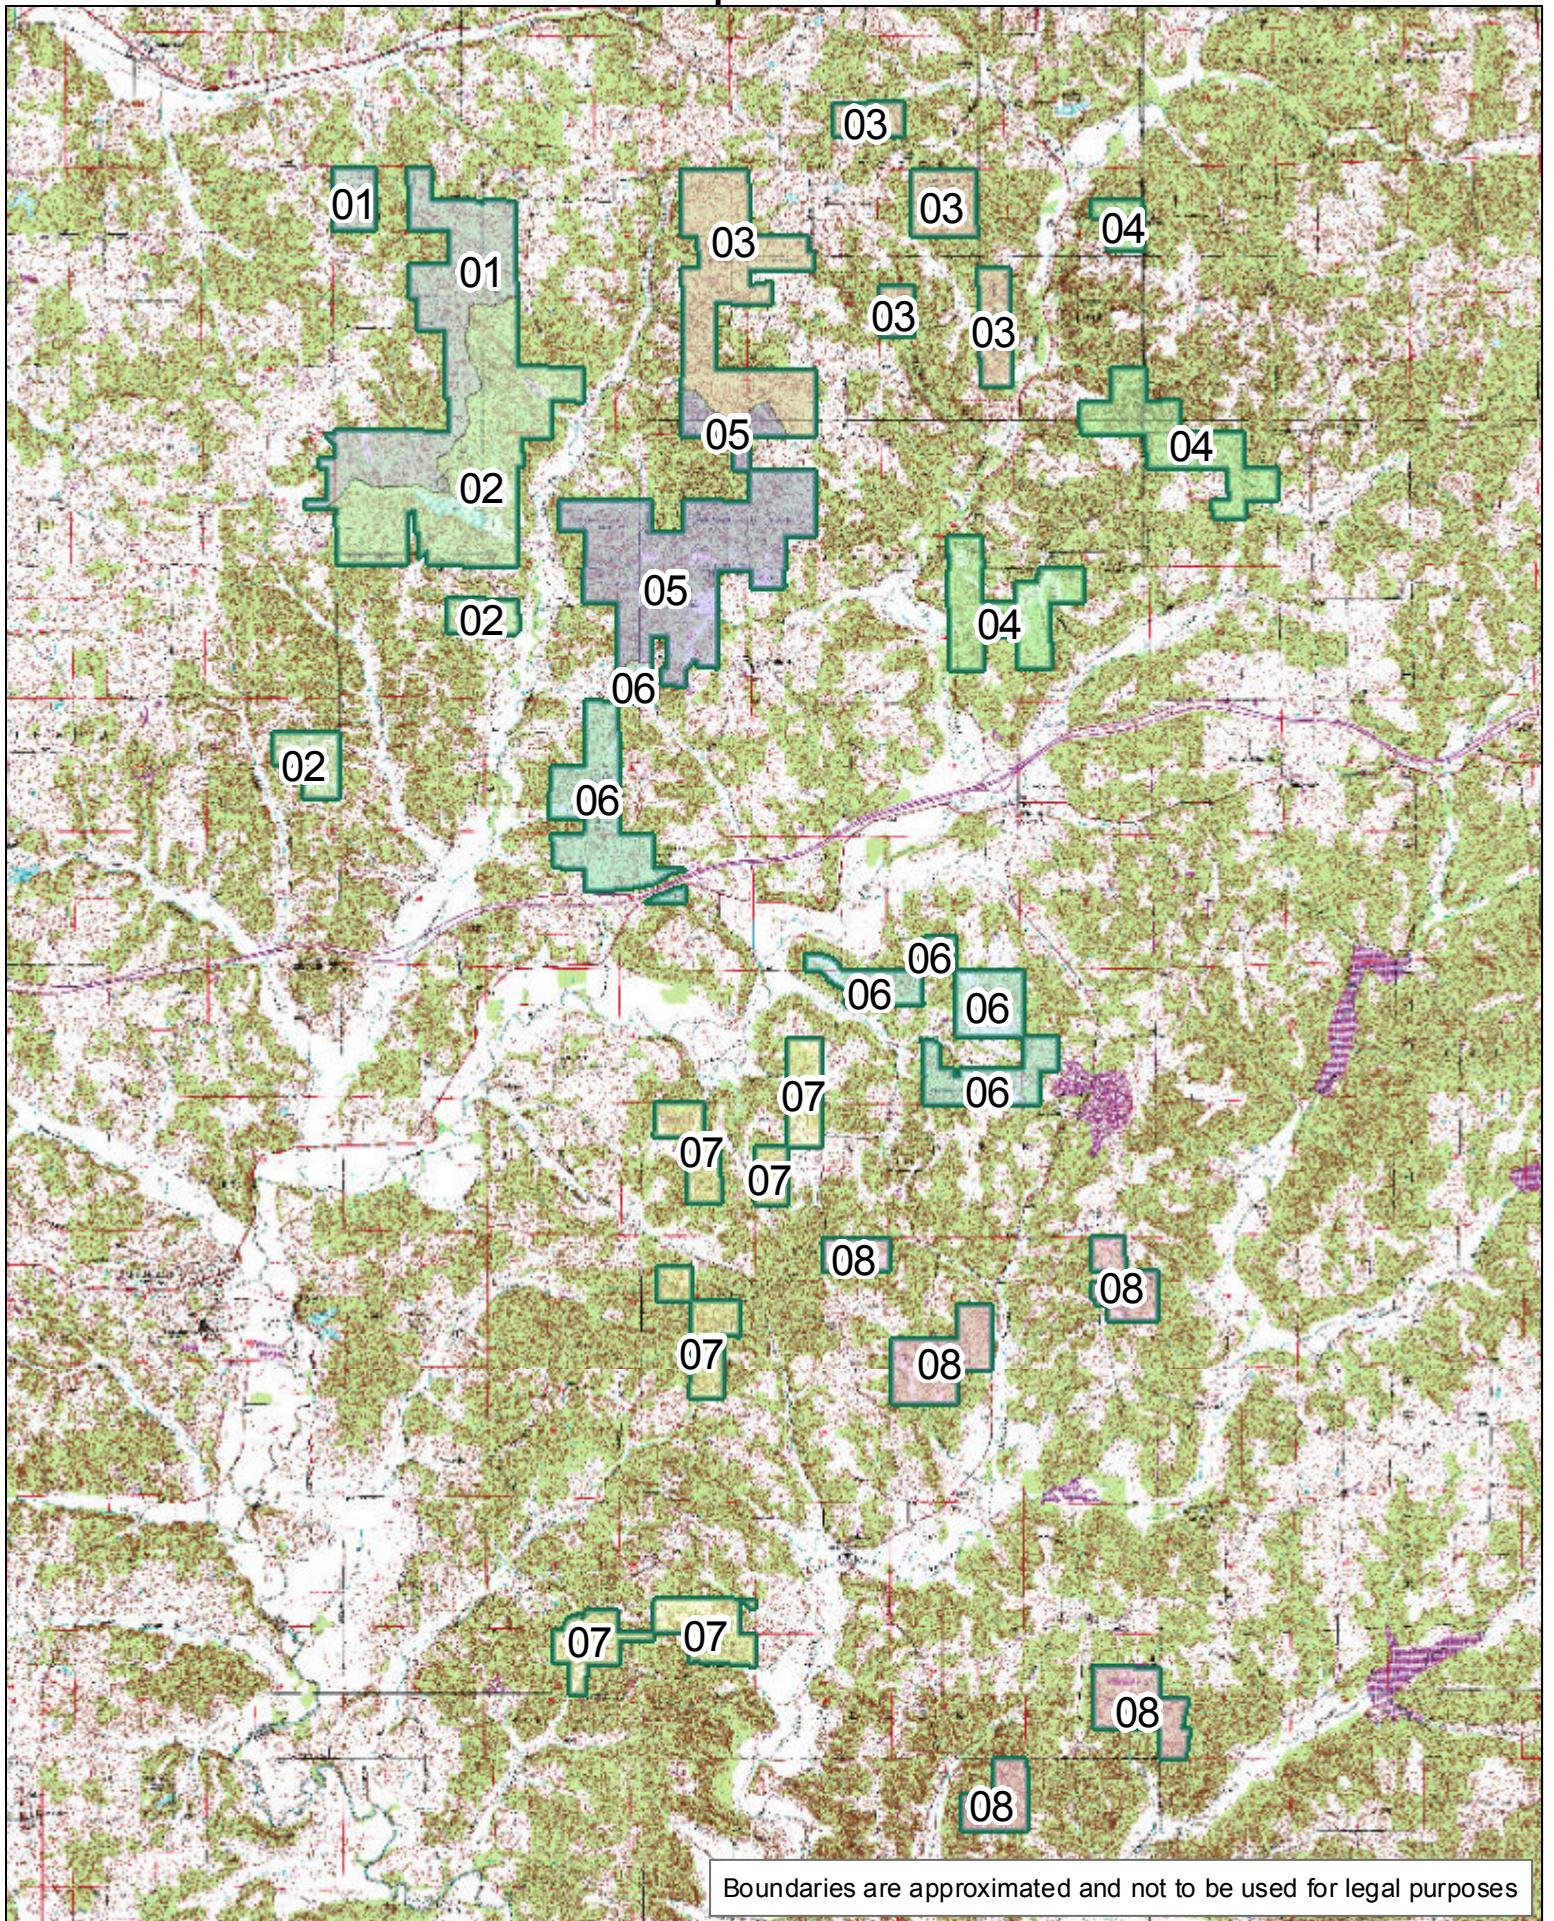

# Ferdinand State Forest Compartments

To view specific compartment,  
click on its number

1:92,000

# FERDINAND STATE FOREST Compartment 01

[Click here to return to the top of the document](#)

1:20,470

Boundaries are approximated and not to be used for legal purposes

FERDINAND STATE FOREST  
Compartment 02

1:24,810

Boundaries are approximated and not to be used for legal purposes

1:35,630

Boundaries are approximated and not to be used for legal purposes