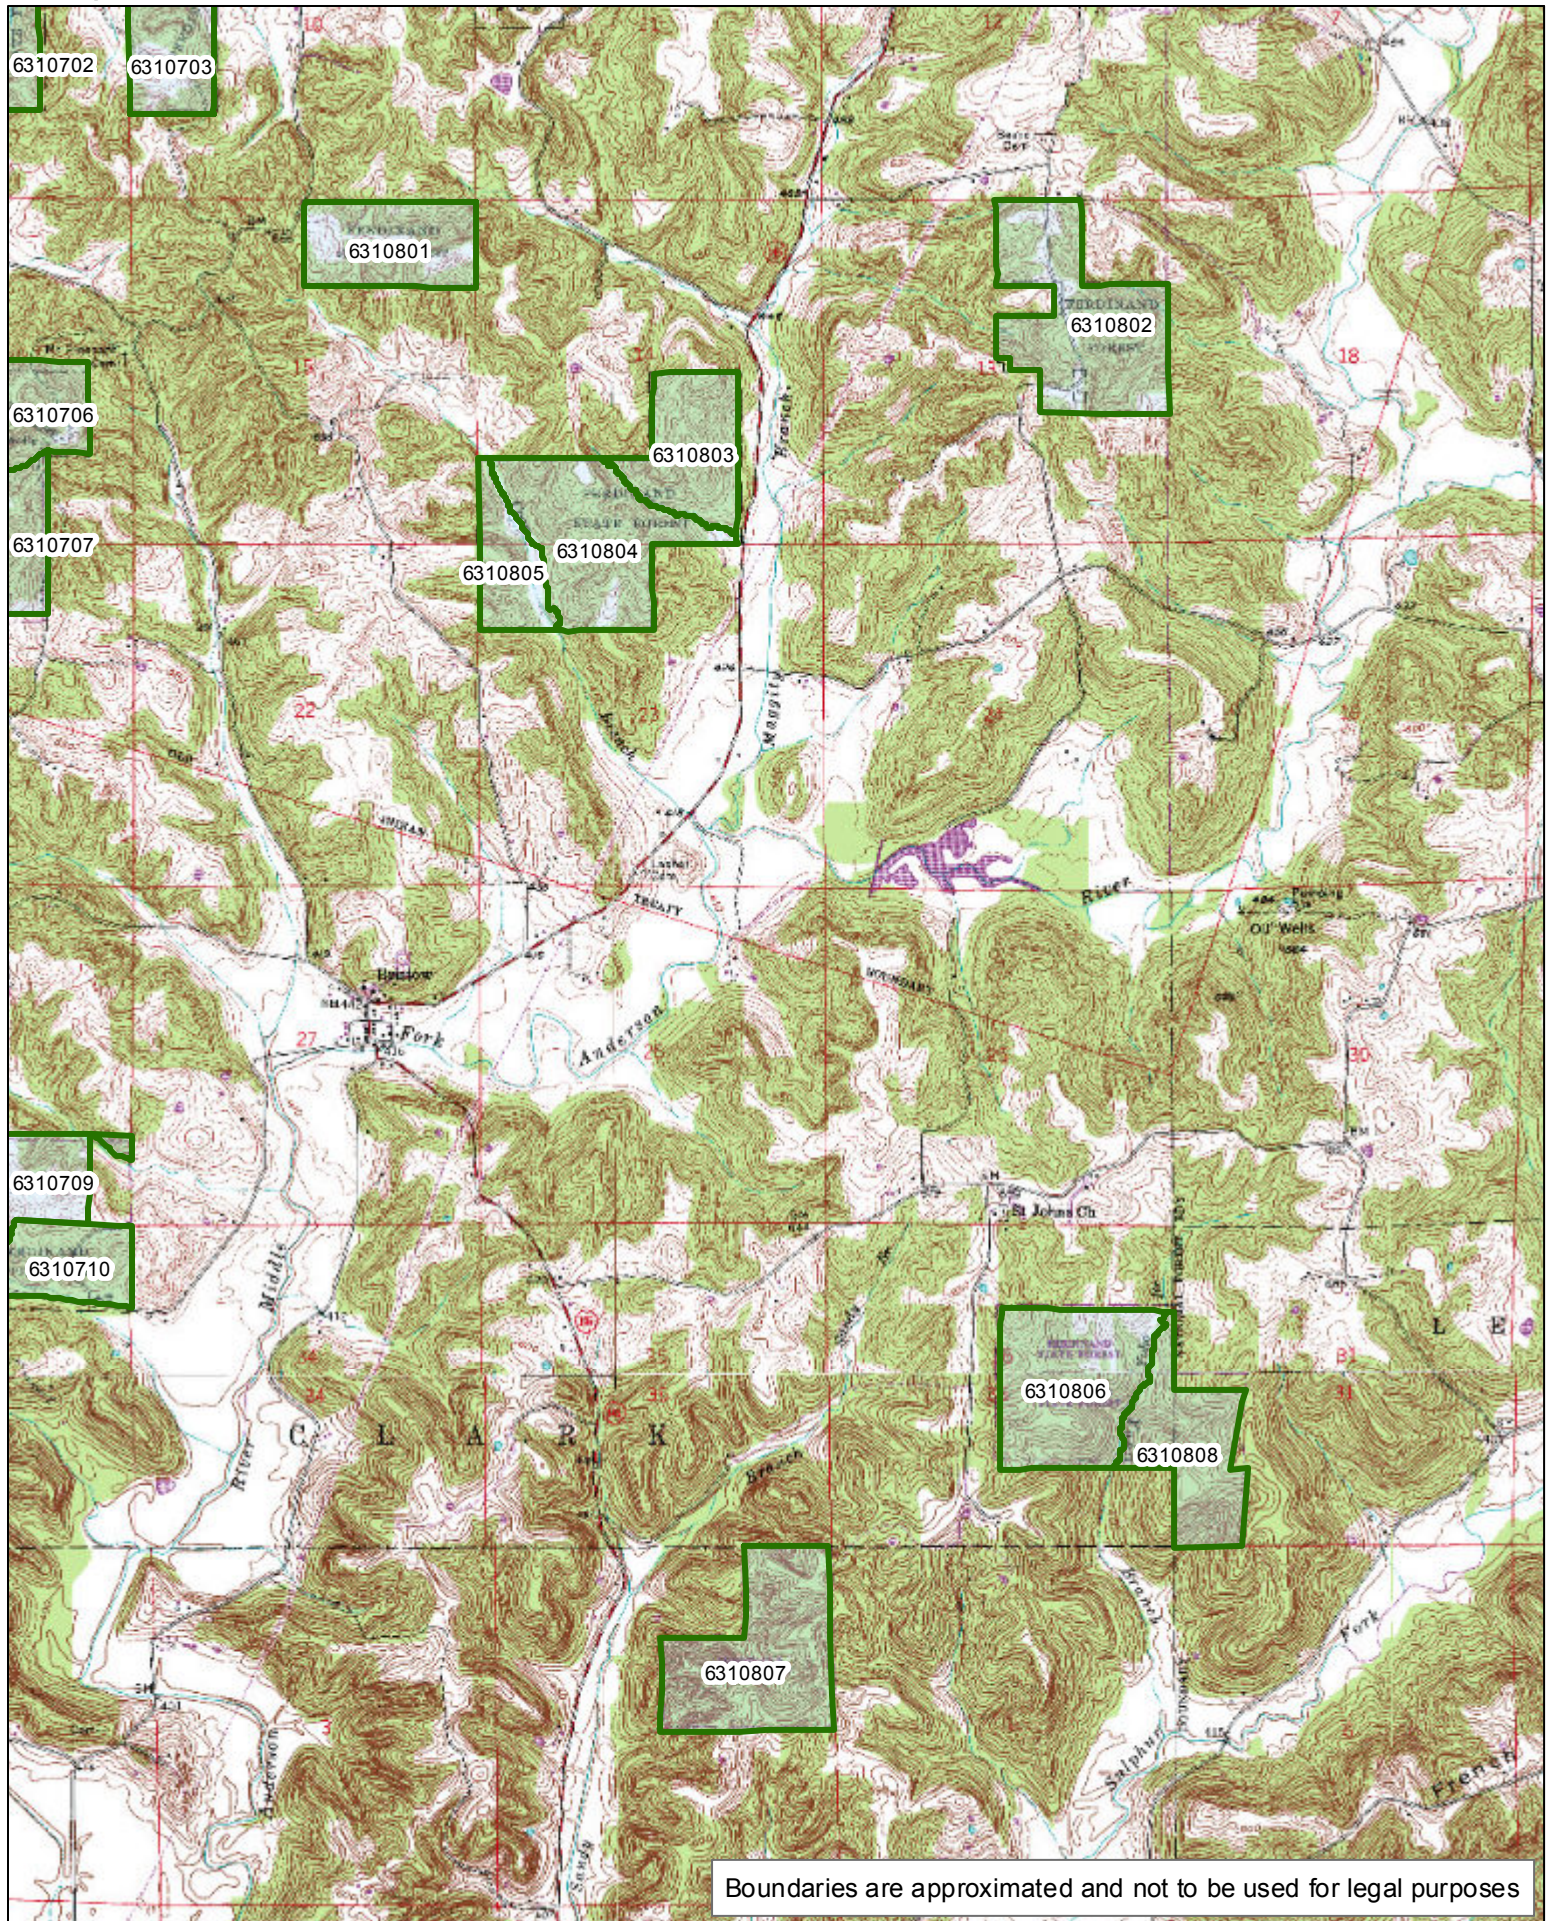

1:24,810

Boundaries are approximated and not to be used for legal purposes

[Click here to return to the top of the document](#)

1:39,410

Boundaries are approximated and not to be used for legal purposes

FERDINAND STATE FOREST  
Compartment 08

[Click here to return to the top of the document](#)

1:35,630

Boundaries are approximated and not to be used for legal purposes