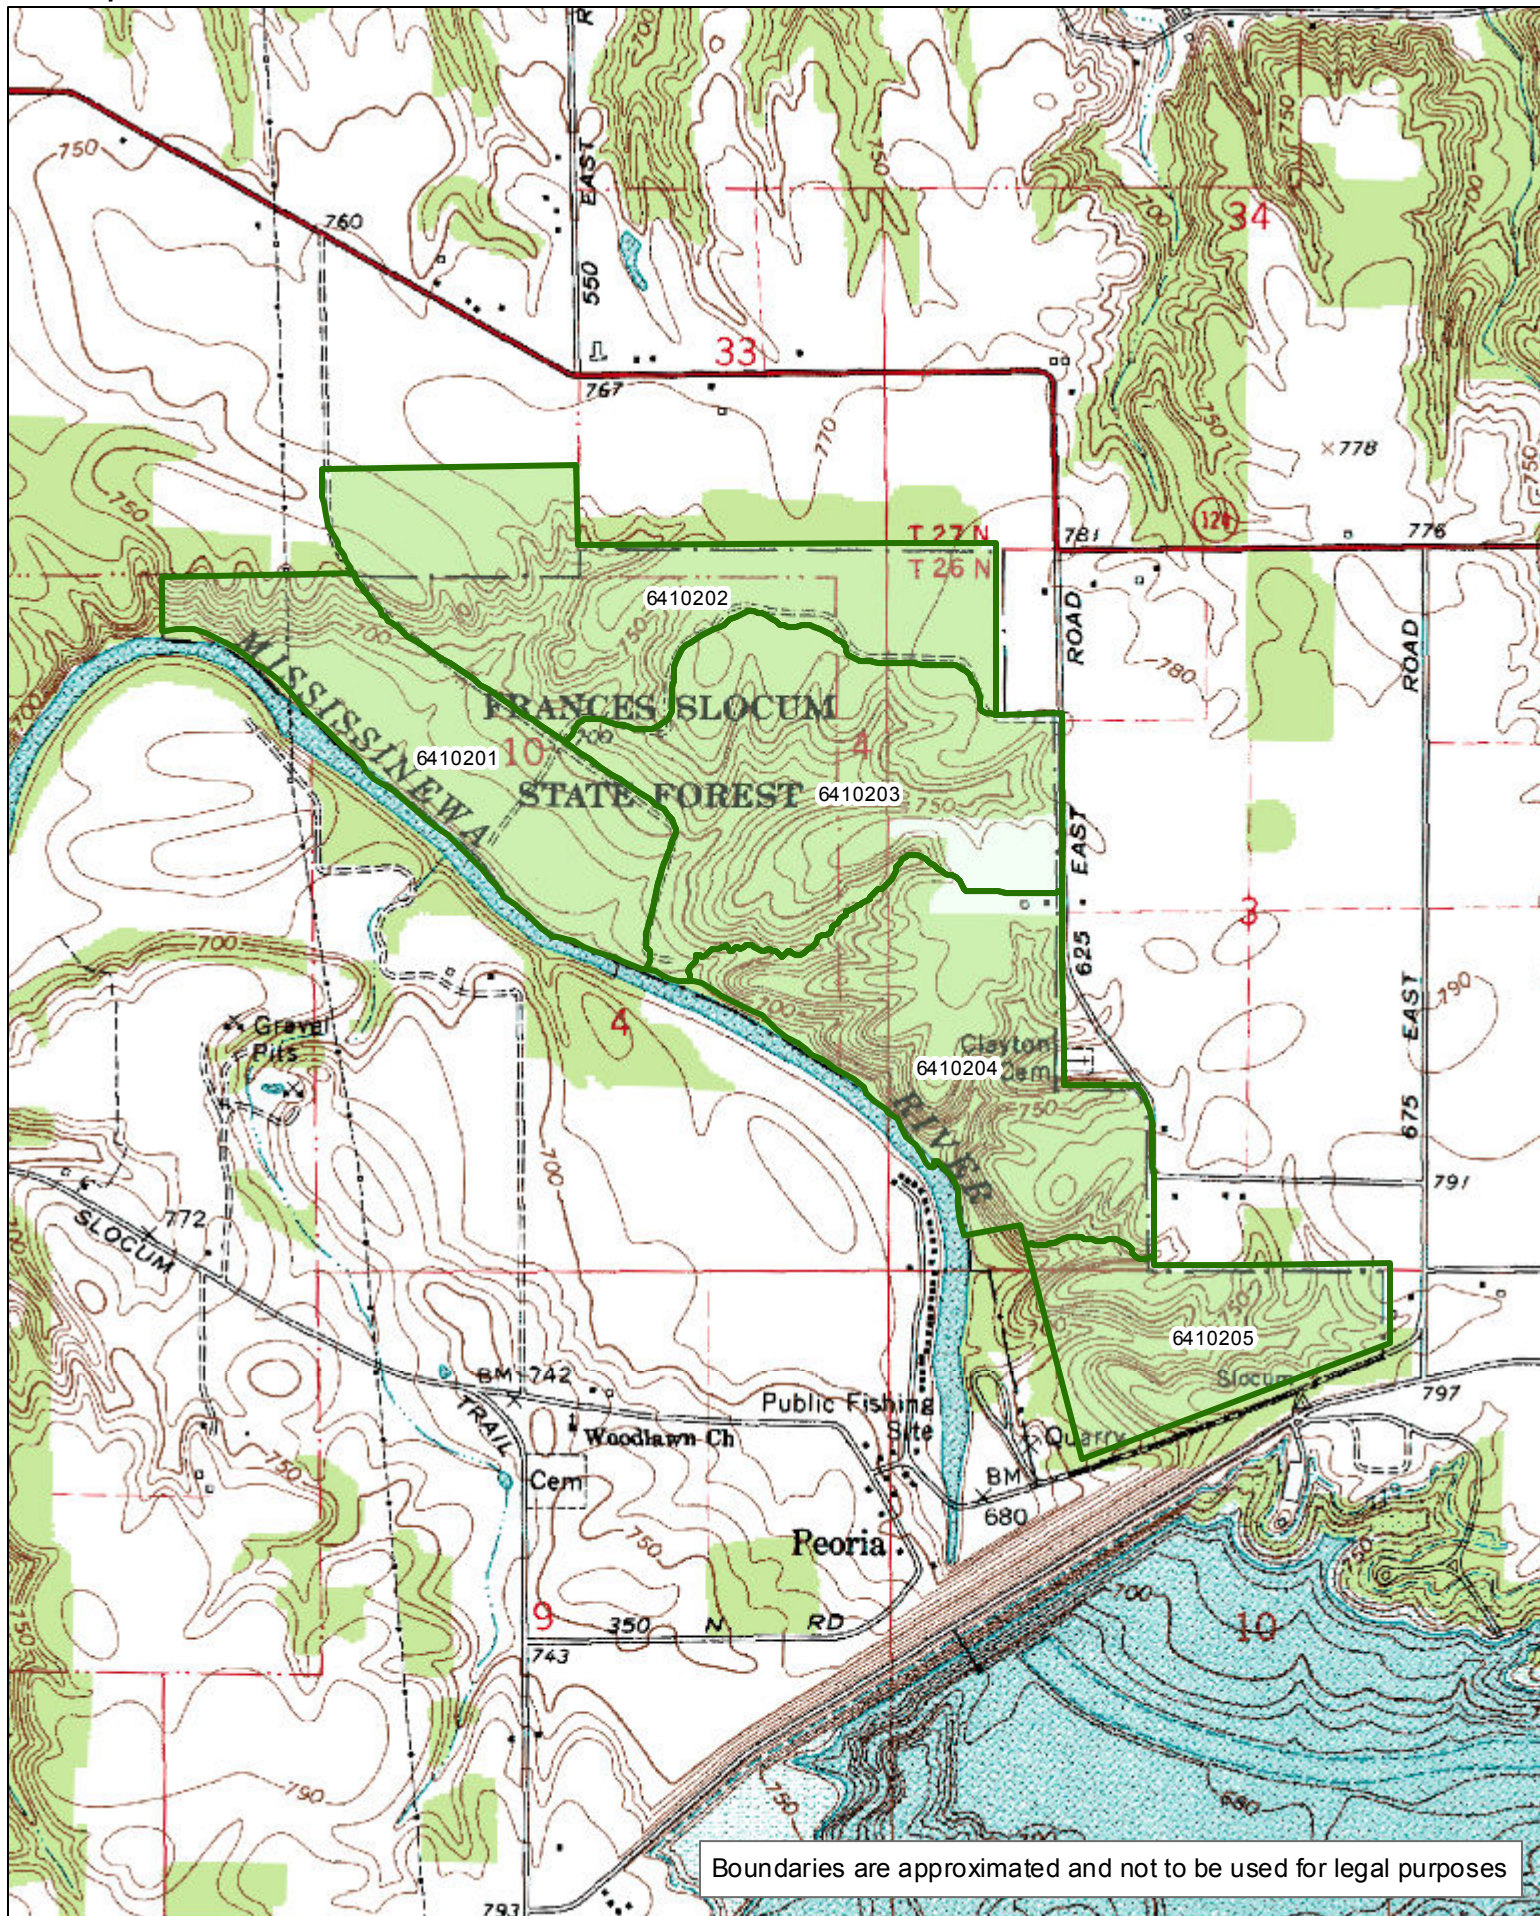

FRANCES SLOCUM STATE FOREST

Compartment 02

1:16,830

Boundaries are approximated and not to be used for legal purposes