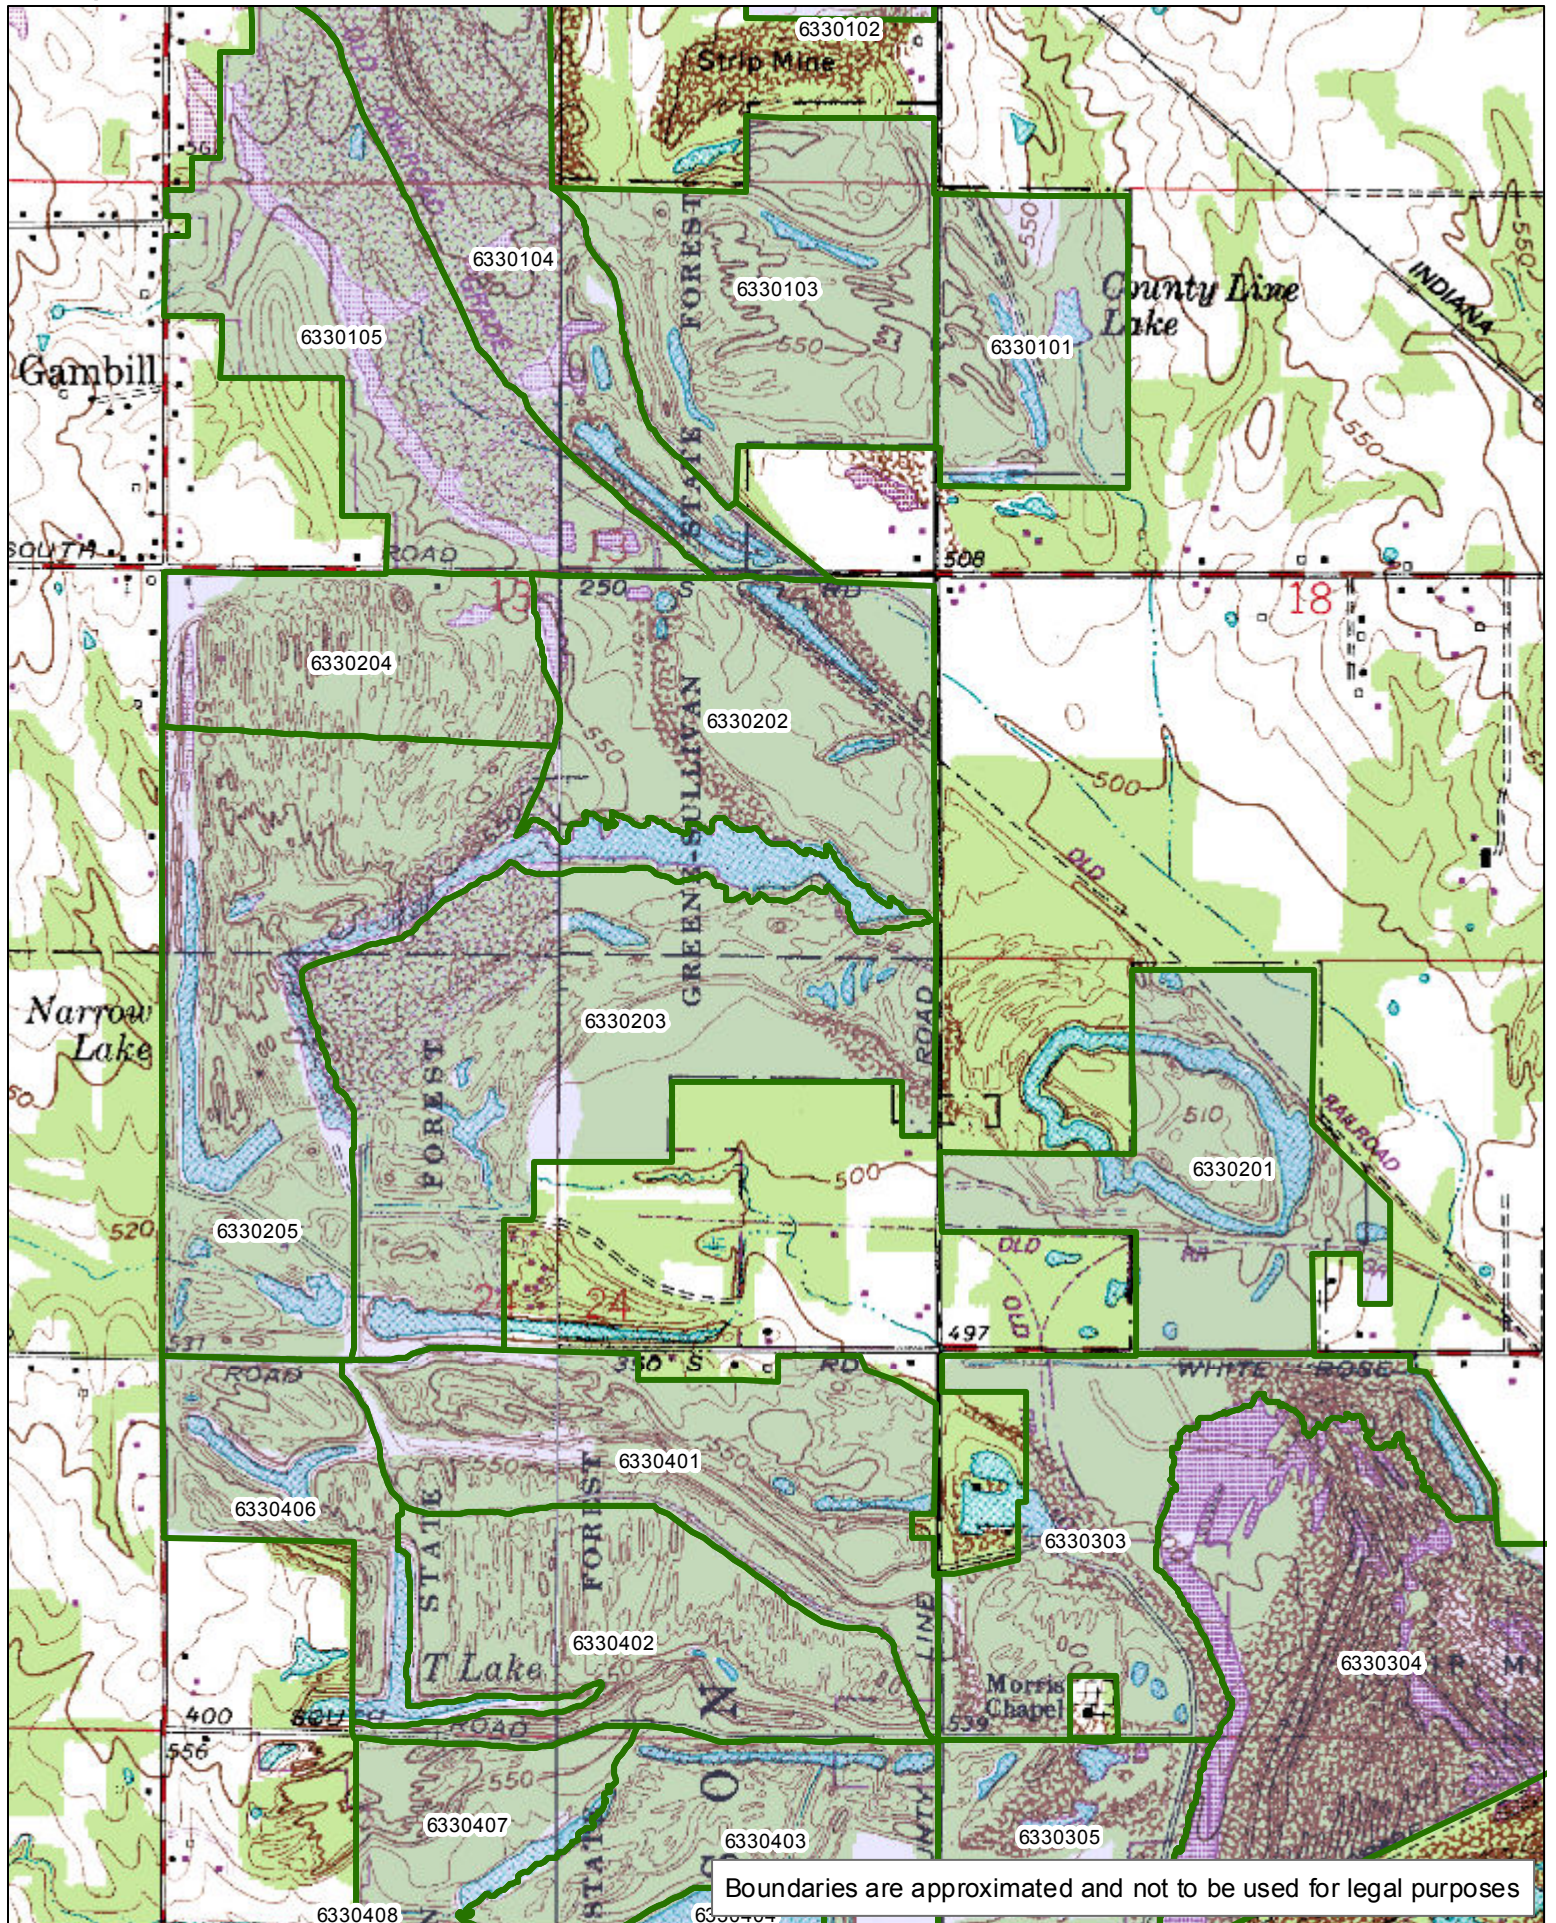

1:12,380

63302 Boundaries are approximated and not to be used for legal purposes

GREENE-SULLIVAN STATE FOREST Compartment 02

[Click here to return to top of document](#)

1:15,800

Boundaries are approximated and not to be used for legal purposes

[Click here to return to top of document](#)

1:11,970

Boundaries are approximated and not to be used for legal purposes

GREENE-SULLIVAN STATE FOREST Compartment 05

[Click here to return to top of document](#)

1:24,590

Boundaries are approximated and not to be used for legal purposes

GREENE-SULLIVAN STATE FOREST Compartment 06

[Click here to return to top of document](#)

1:23,780

Boundaries are approximated and not to be used for legal purposes

1:12,270

Boundaries are approximated and not to be used for legal purposes

GREENE-SULLIVAN STATE FOREST Compartment 10

[Click here to return to top of document](#)

1:15,020