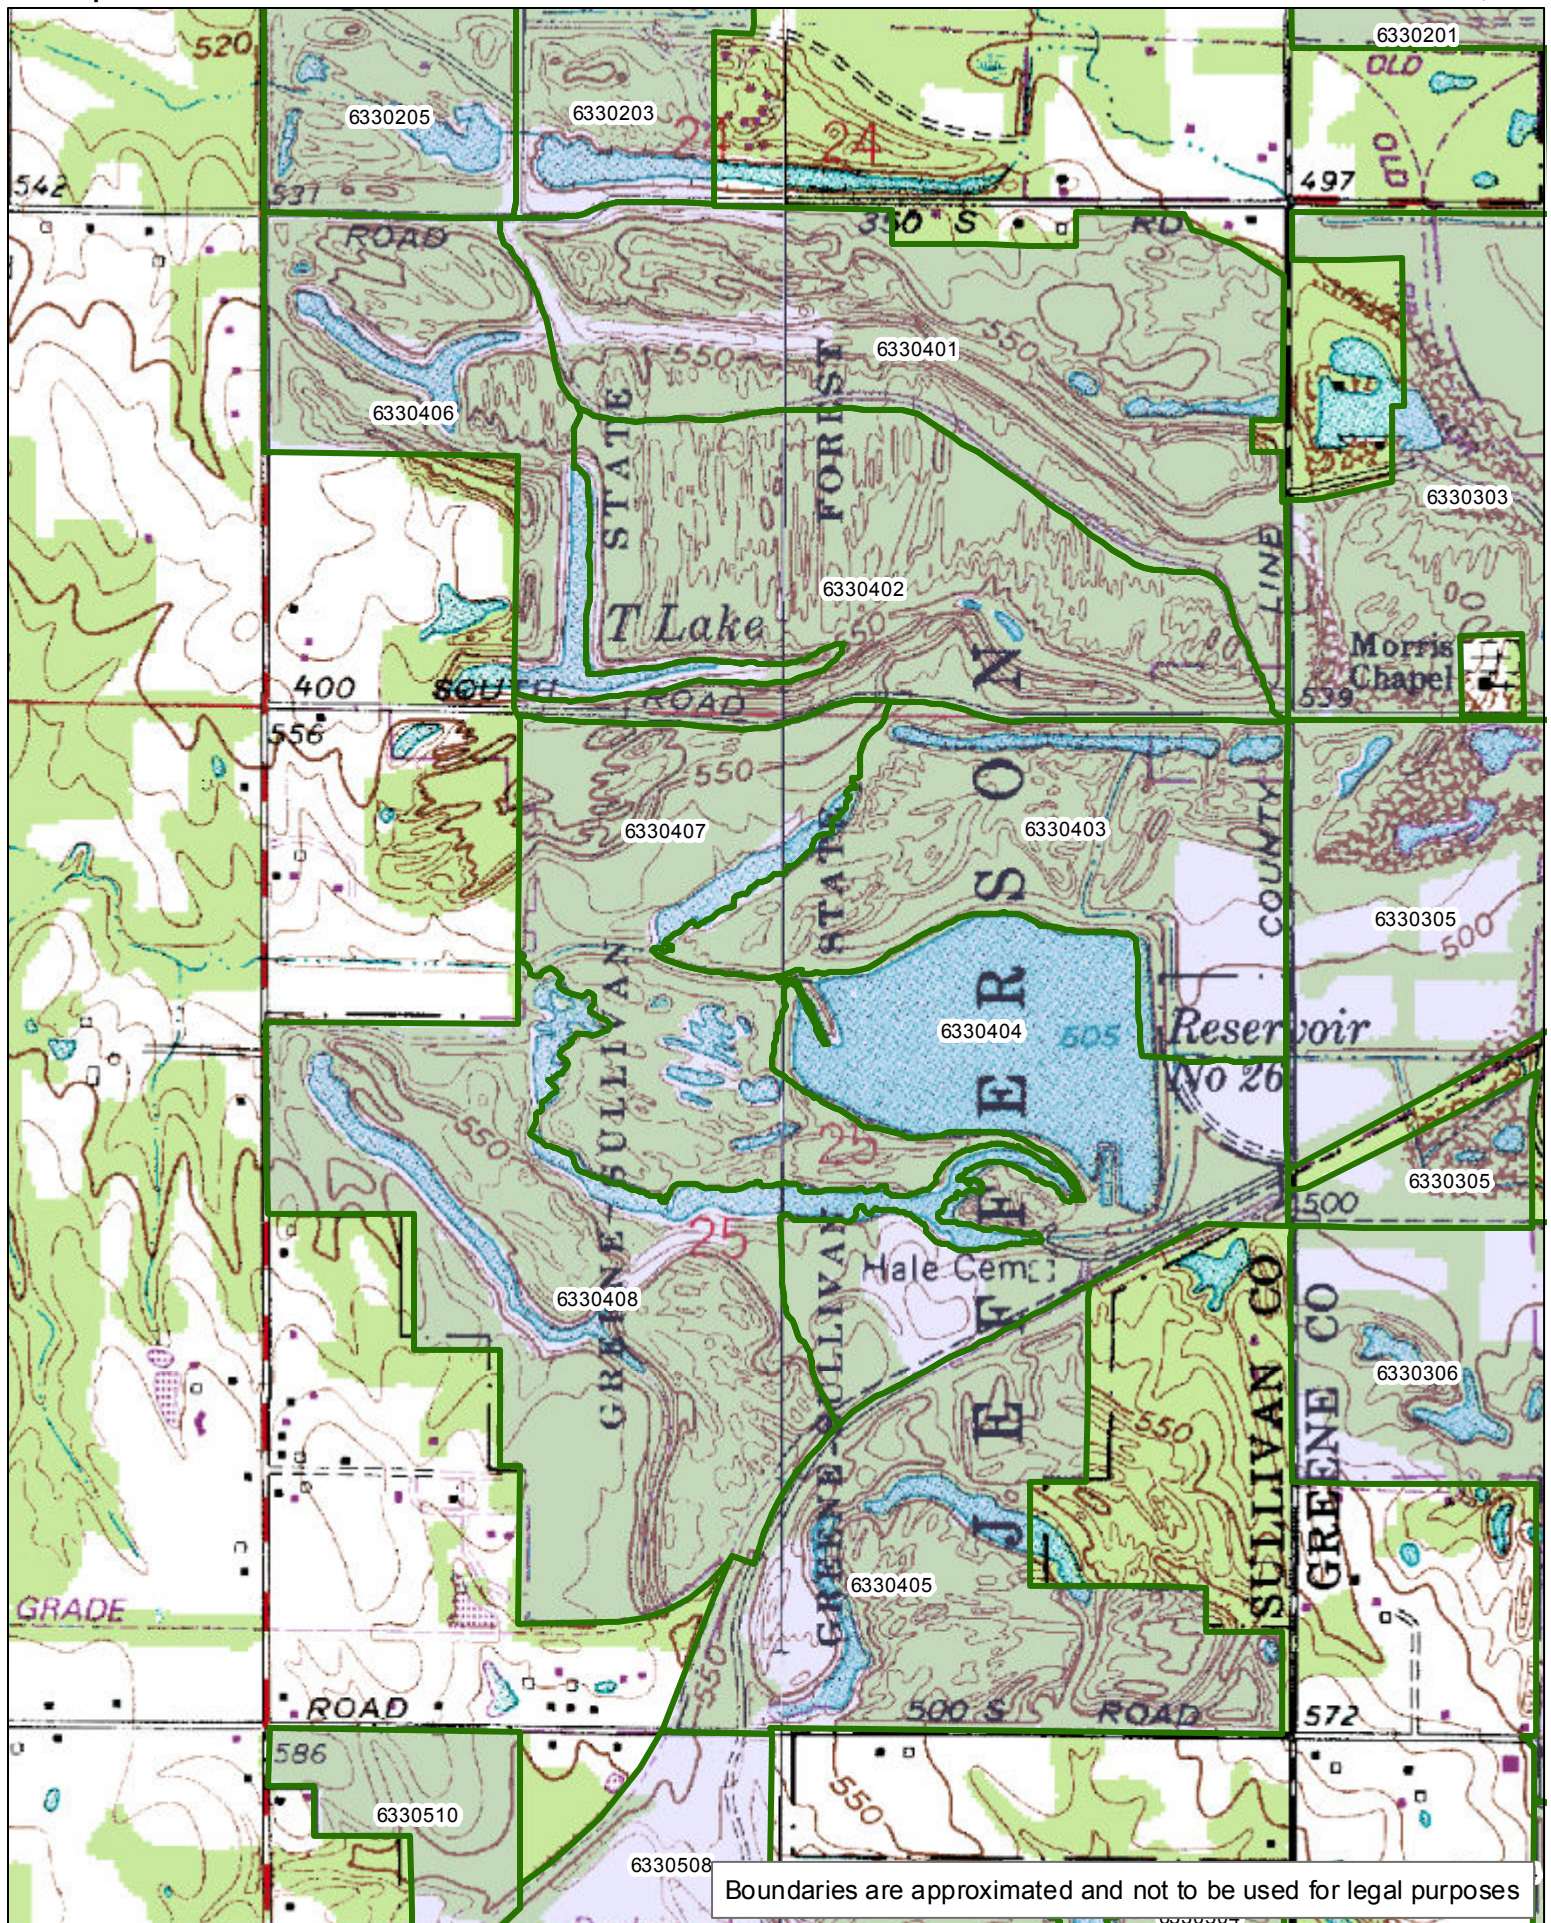

GREENE-SULLIVAN STATE FOREST Compartment 03

[Click here to return to top of document](#)

1:15,070

Boundaries are approximated and not to be used for legal purposes

GREENE-SULLIVAN STATE FOREST Compartment 04

[Click here to return to top of document](#)

1:11,970

Boundaries are approximated and not to be used for legal purposes

GREENE-SULLIVAN STATE FOREST Compartment 05

[Click here to return to top of document](#)

1:24,590

Boundaries are approximated and not to be used for legal purposes

GREENE-SULLIVAN STATE FOREST Compartment 06

[Click here to return to top of document](#)

1:23,780

Boundaries are approximated and not to be used for legal purposes

1:12,270

Boundaries are approximated and not to be used for legal purposes

GREENE-SULLIVAN STATE FOREST Compartment 10

[Click here to return to top of document](#)

1:15,020