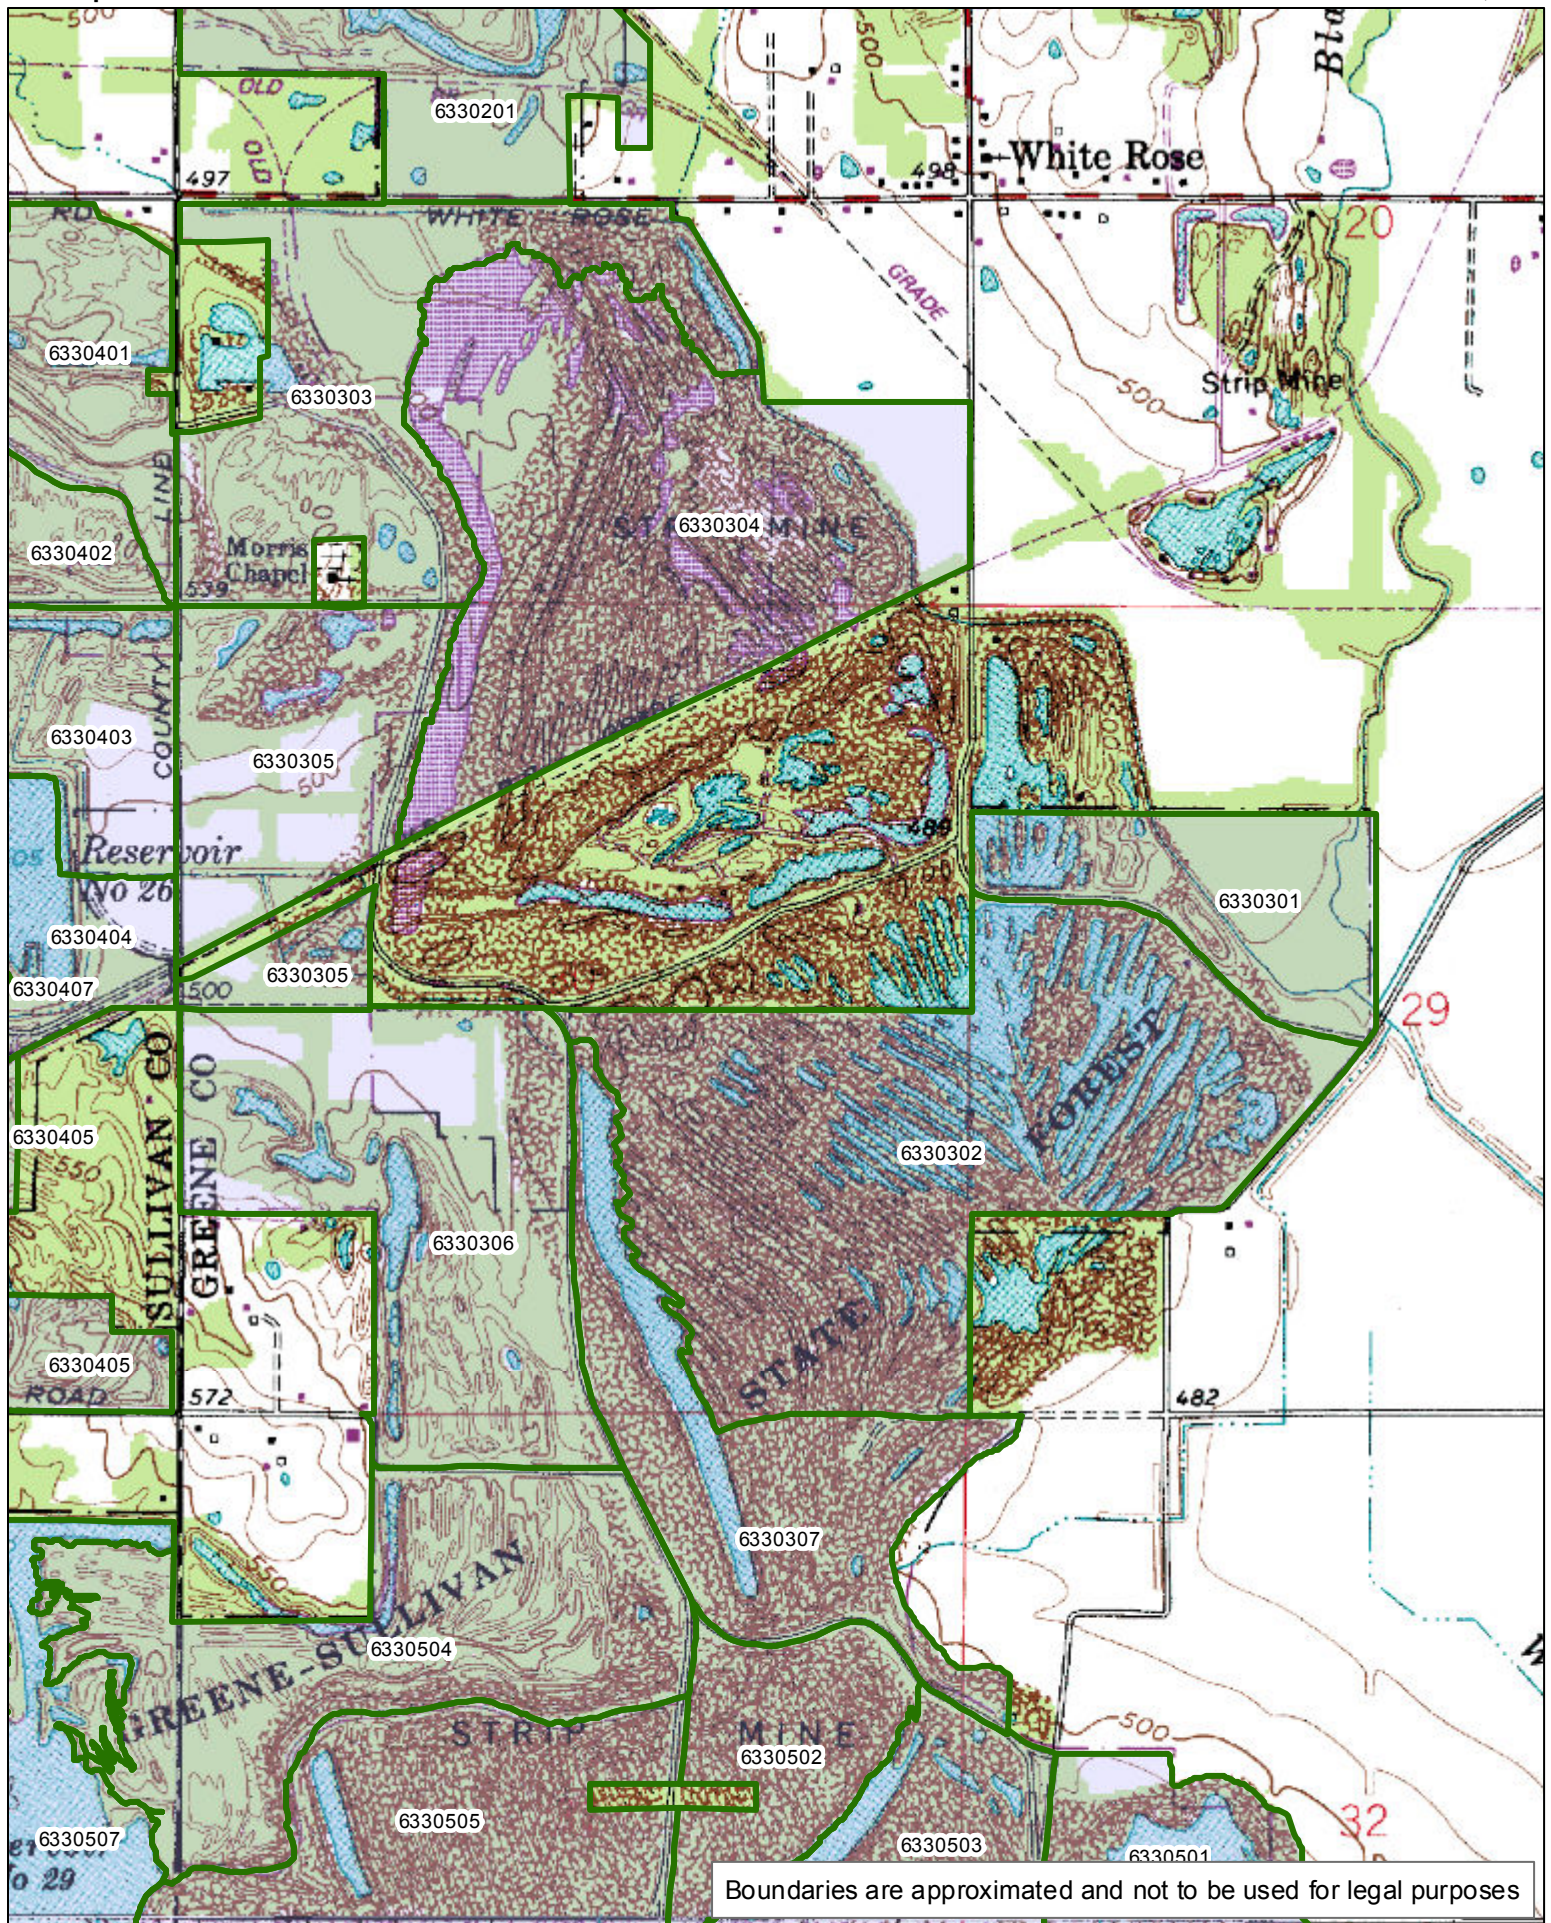

Greene-Sullivan State Forest Compartments

1:72,000

Boundaries are approximated and not to be used for legal purposes

GREENE-SULLIVAN STATE FOREST Compartment 01

[Click here to return to top of document](#)

1:12,380

63302 Boundaries are approximated and not to be used for legal purposes

GREENE-SULLIVAN STATE FOREST Compartment 02

[Click here to return to top of document](#)

1:15,800

Boundaries are approximated and not to be used for legal purposes

GREENE-SULLIVAN STATE FOREST Compartment 03

[Click here to return to top of document](#)

1:15,070

Boundaries are approximated and not to be used for legal purposes

GREENE-SULLIVAN STATE FOREST Compartment 04

[Click here to return to top of document](#)

1:11,970

Boundaries are approximated and not to be used for legal purposes

GREENE-SULLIVAN STATE FOREST Compartment 05

[Click here to return to top of document](#)