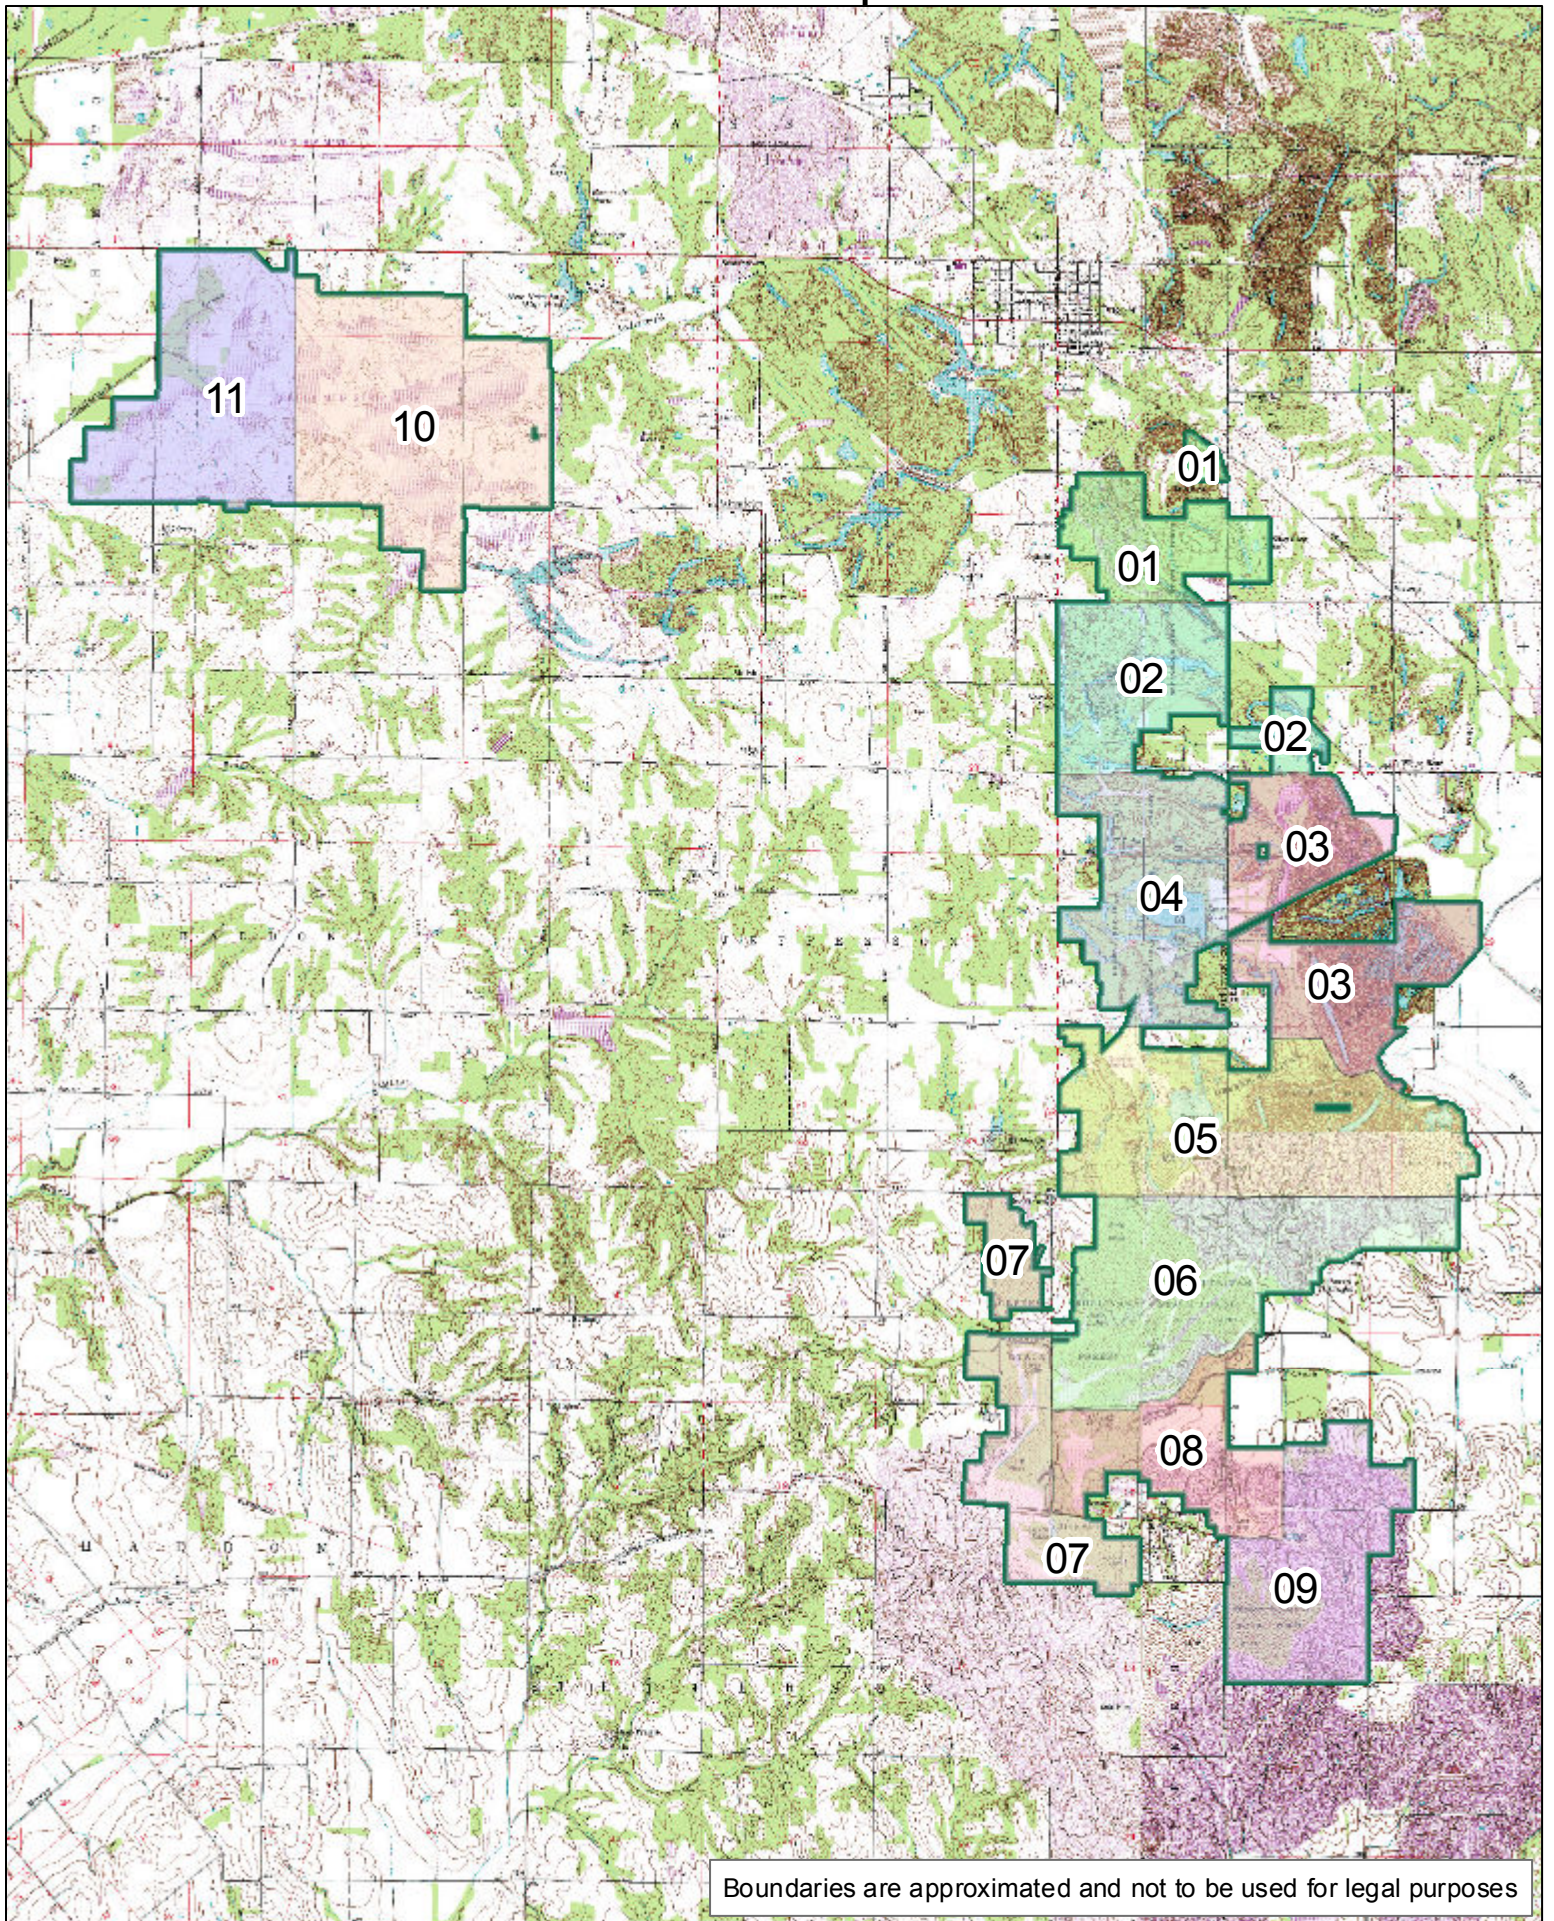

Greene-Sullivan State Forest Compartments

1:72,000

Boundaries are approximated and not to be used for legal purposes

GREENE-SULLIVAN STATE FOREST Compartment 01

[Click here to return to top of document](#)

1:12,380

63302 Boundaries are approximated and not to be used for legal purposes

GREENE-SULLIVAN STATE FOREST Compartment 02

[Click here to return to top of document](#)

1:15,800

Boundaries are approximated and not to be used for legal purposes

[Click here to return to top of document](#)

1:11,970

Boundaries are approximated and not to be used for legal purposes

GREENE-SULLIVAN STATE FOREST Compartment 05

[Click here to return to top of document](#)

1:12,270

Boundaries are approximated and not to be used for legal purposes

GREENE-SULLIVAN STATE FOREST Compartment 10

[Click here to return to top of document](#)

1:15,020