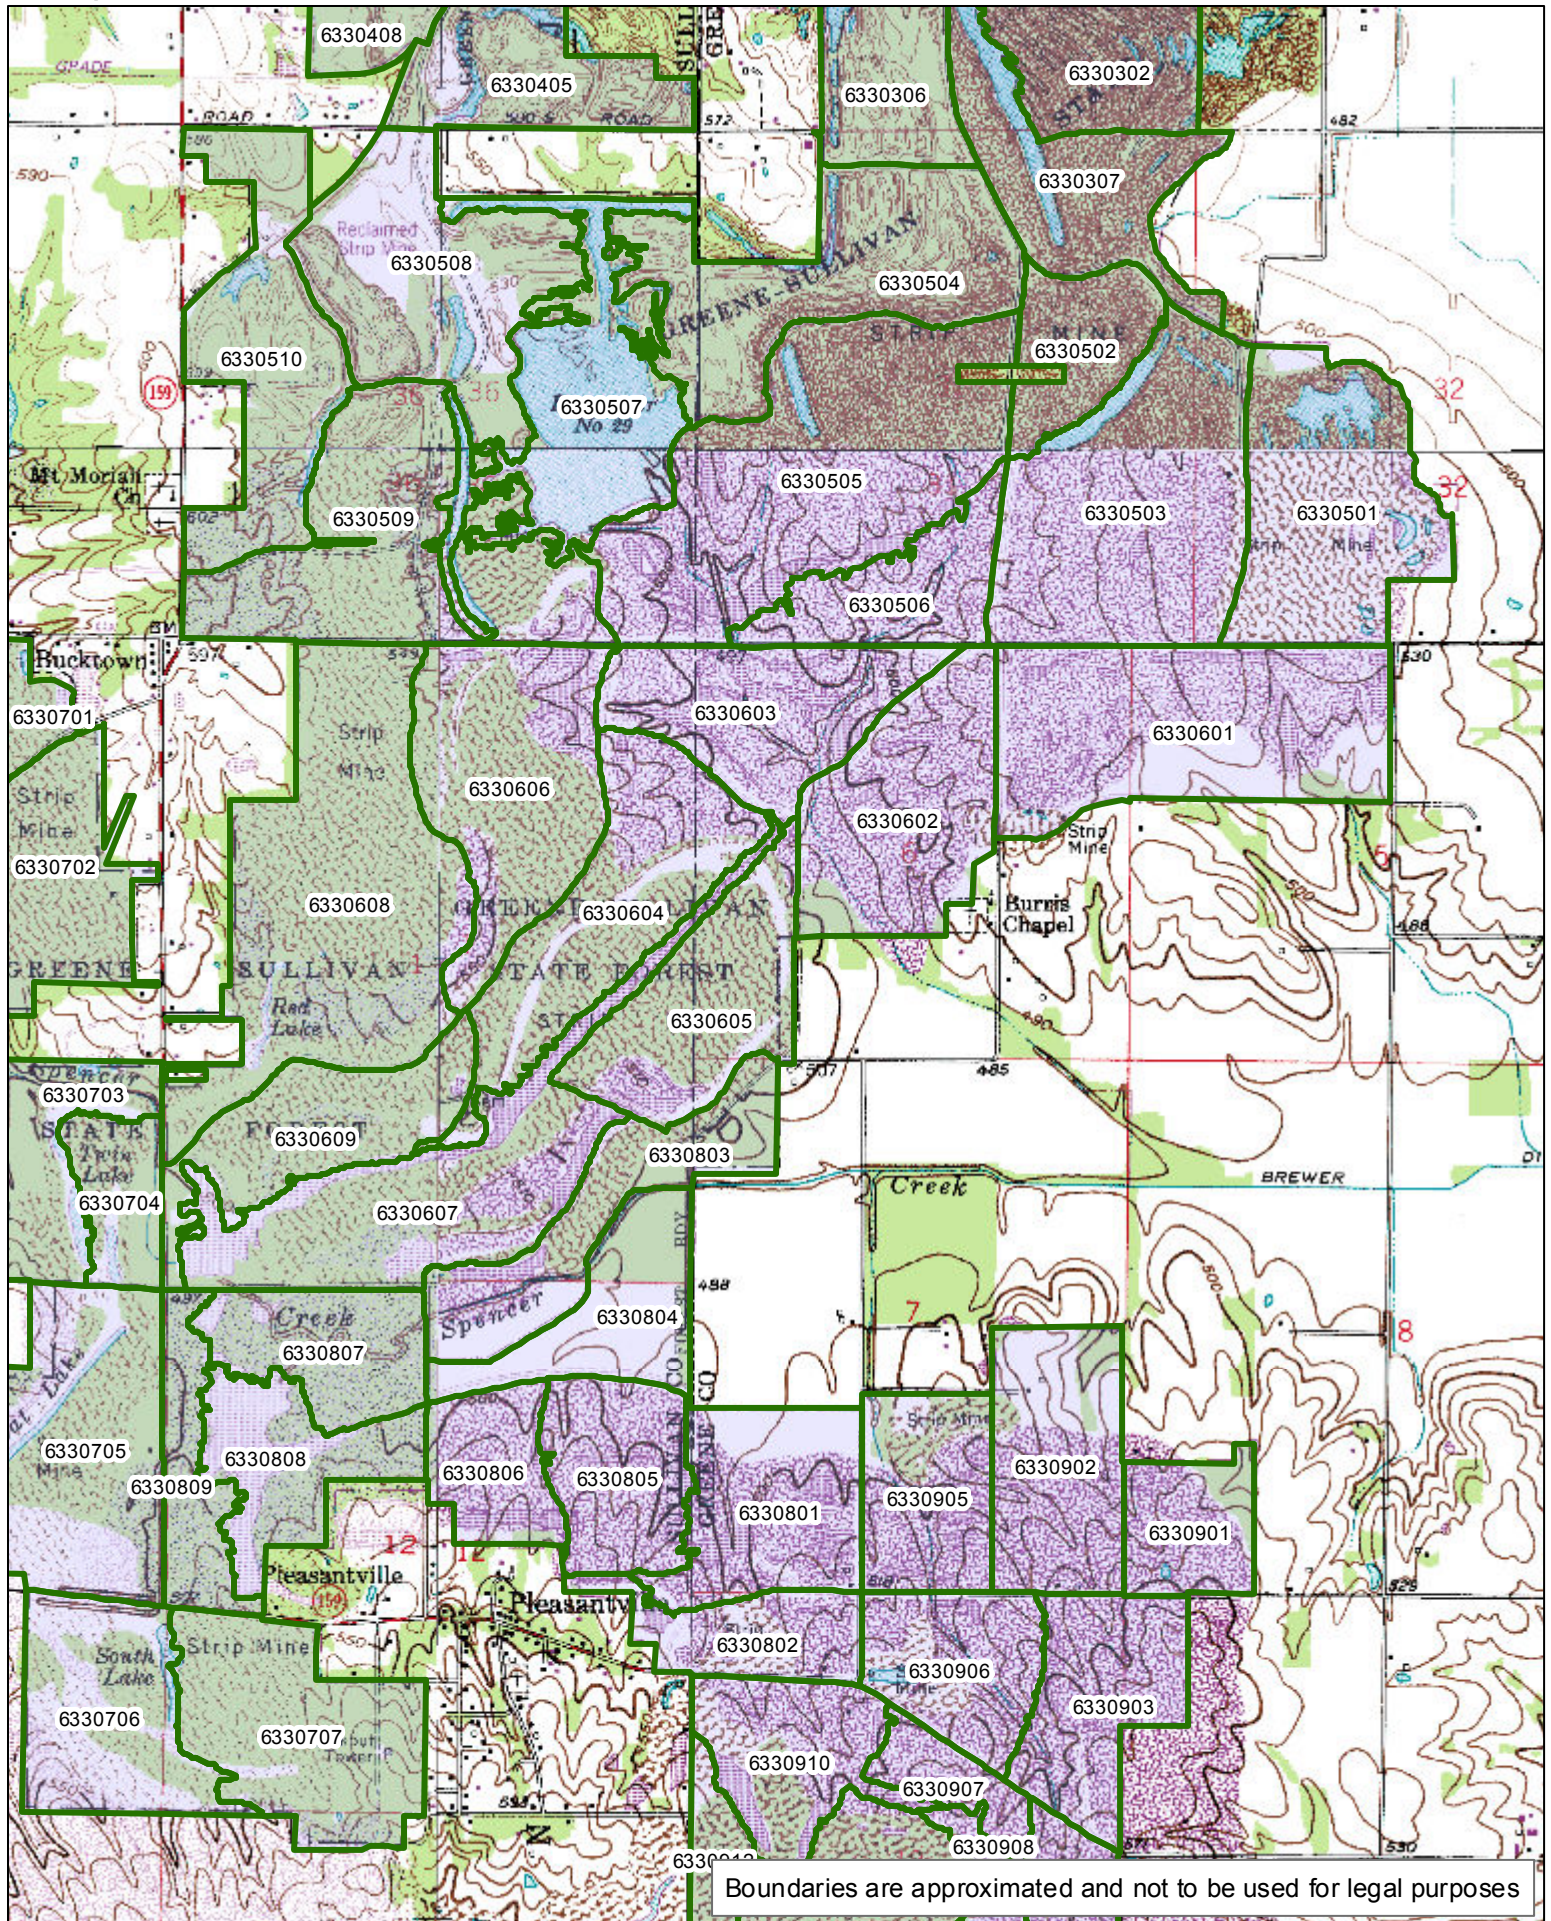

[Click here to return to top of document](#)

1:11,970

Boundaries are approximated and not to be used for legal purposes

GREENE-SULLIVAN STATE FOREST Compartment 05

[Click here to return to top of document](#)

1:24,590

Boundaries are approximated and not to be used for legal purposes

GREENE-SULLIVAN STATE FOREST Compartment 06

[Click here to return to top of document](#)

1:23,780

Boundaries are approximated and not to be used for legal purposes