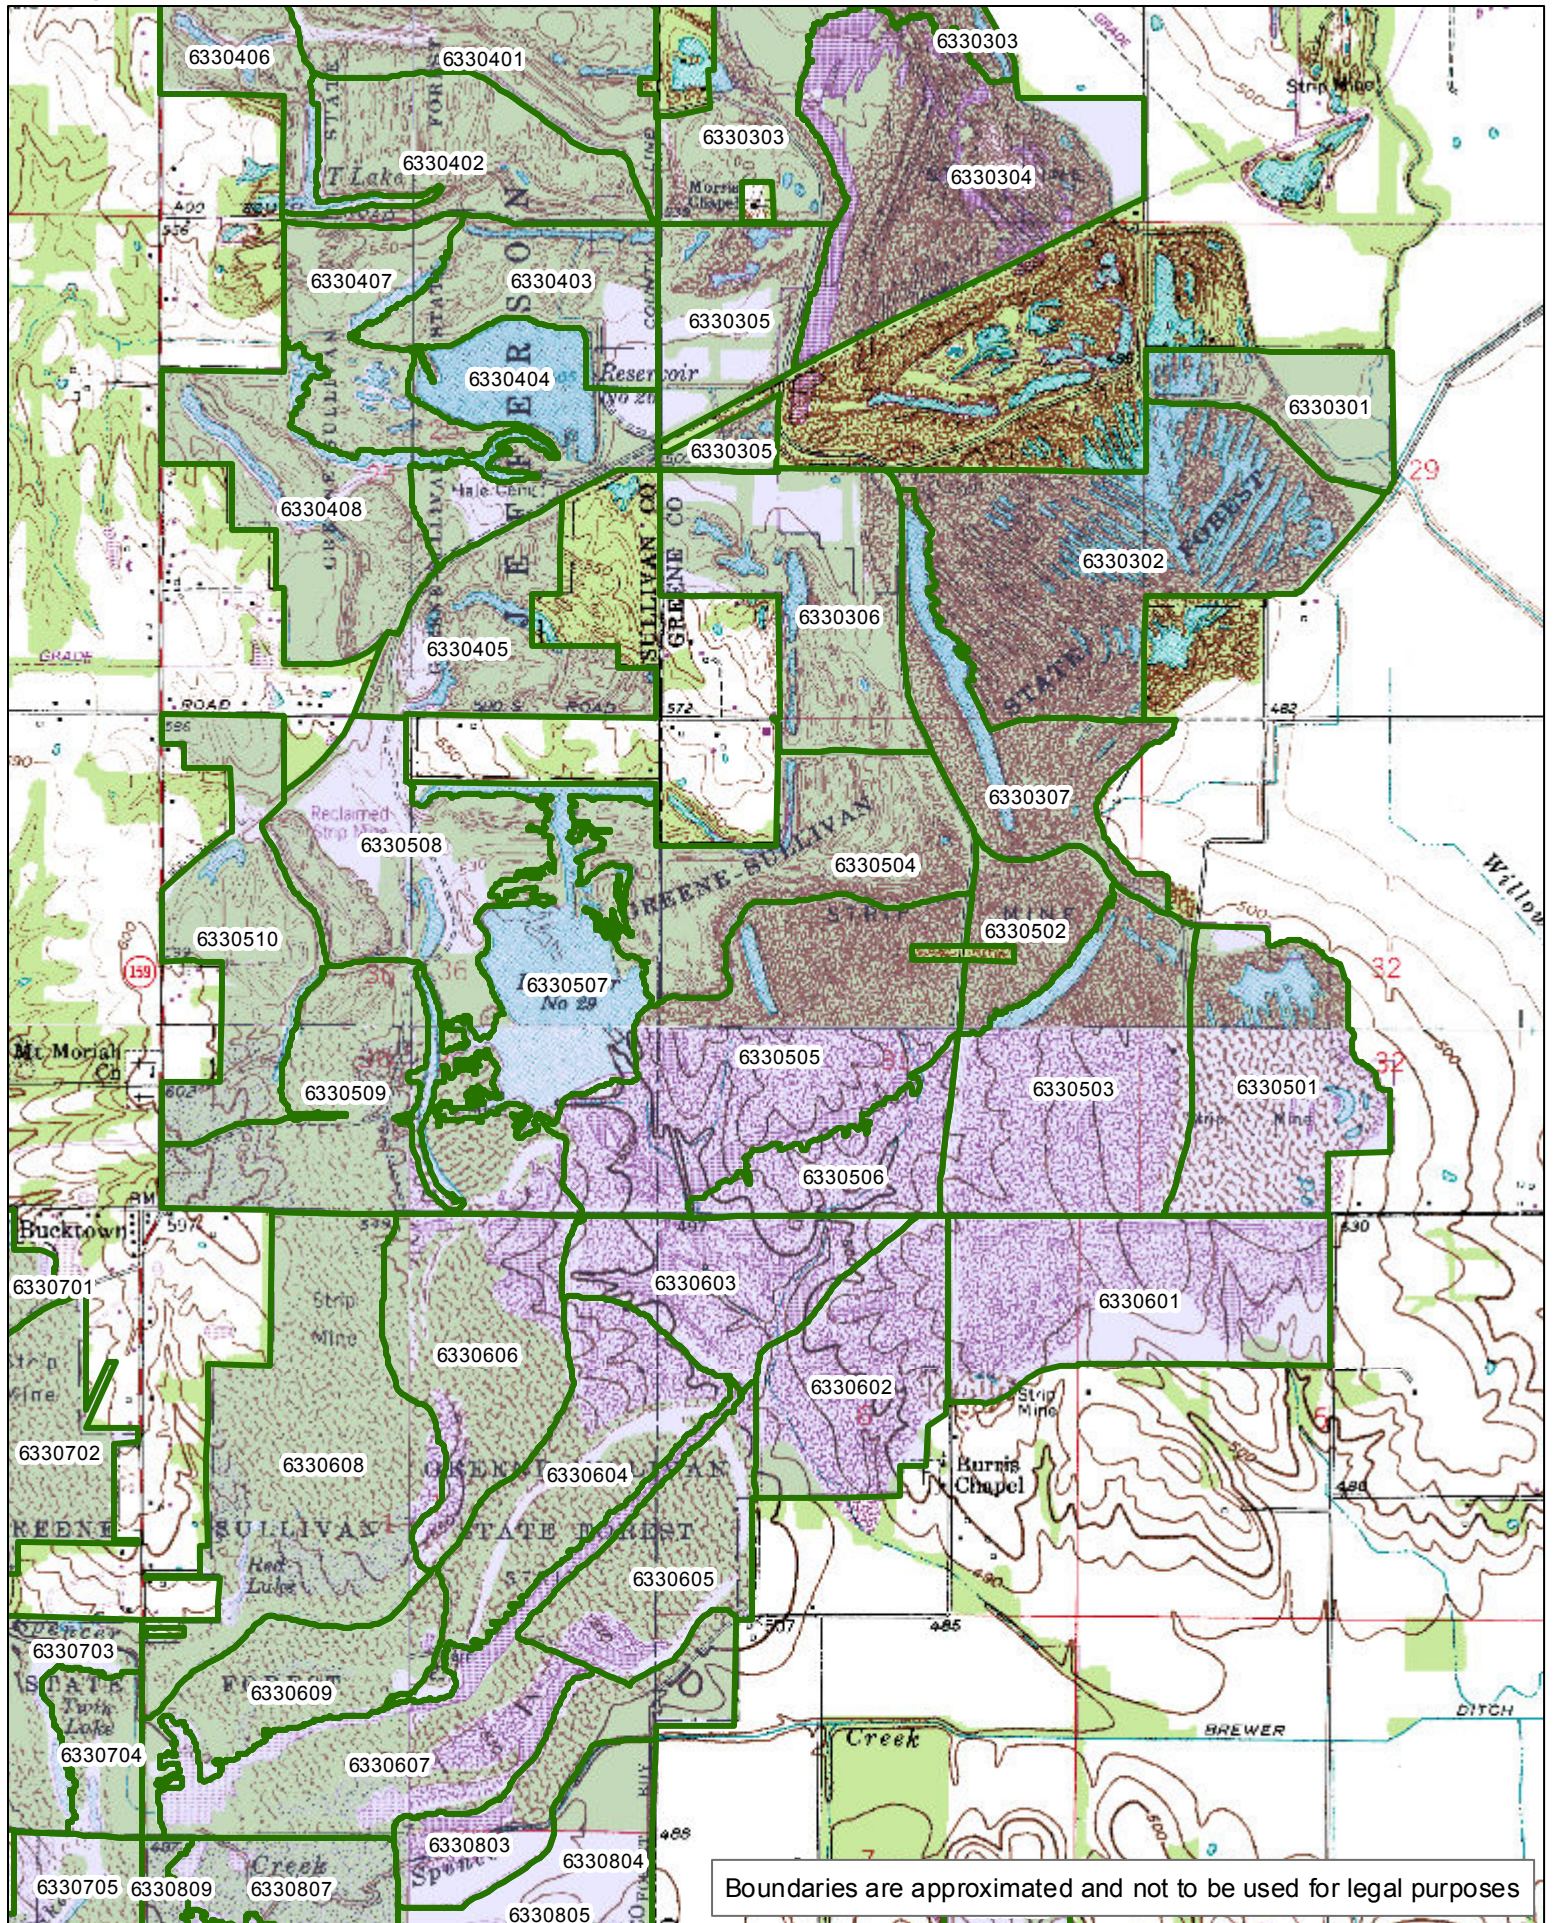

[Click here to return to top of document](#)

1:11,970

Boundaries are approximated and not to be used for legal purposes

GREENE-SULLIVAN STATE FOREST Compartment 05

[Click here to return to top of document](#)

1:24,590

Boundaries are approximated and not to be used for legal purposes

GREENE-SULLIVAN STATE FOREST Compartment 06

[Click here to return to top of document](#)

1:23,780

Boundaries are approximated and not to be used for legal purposes