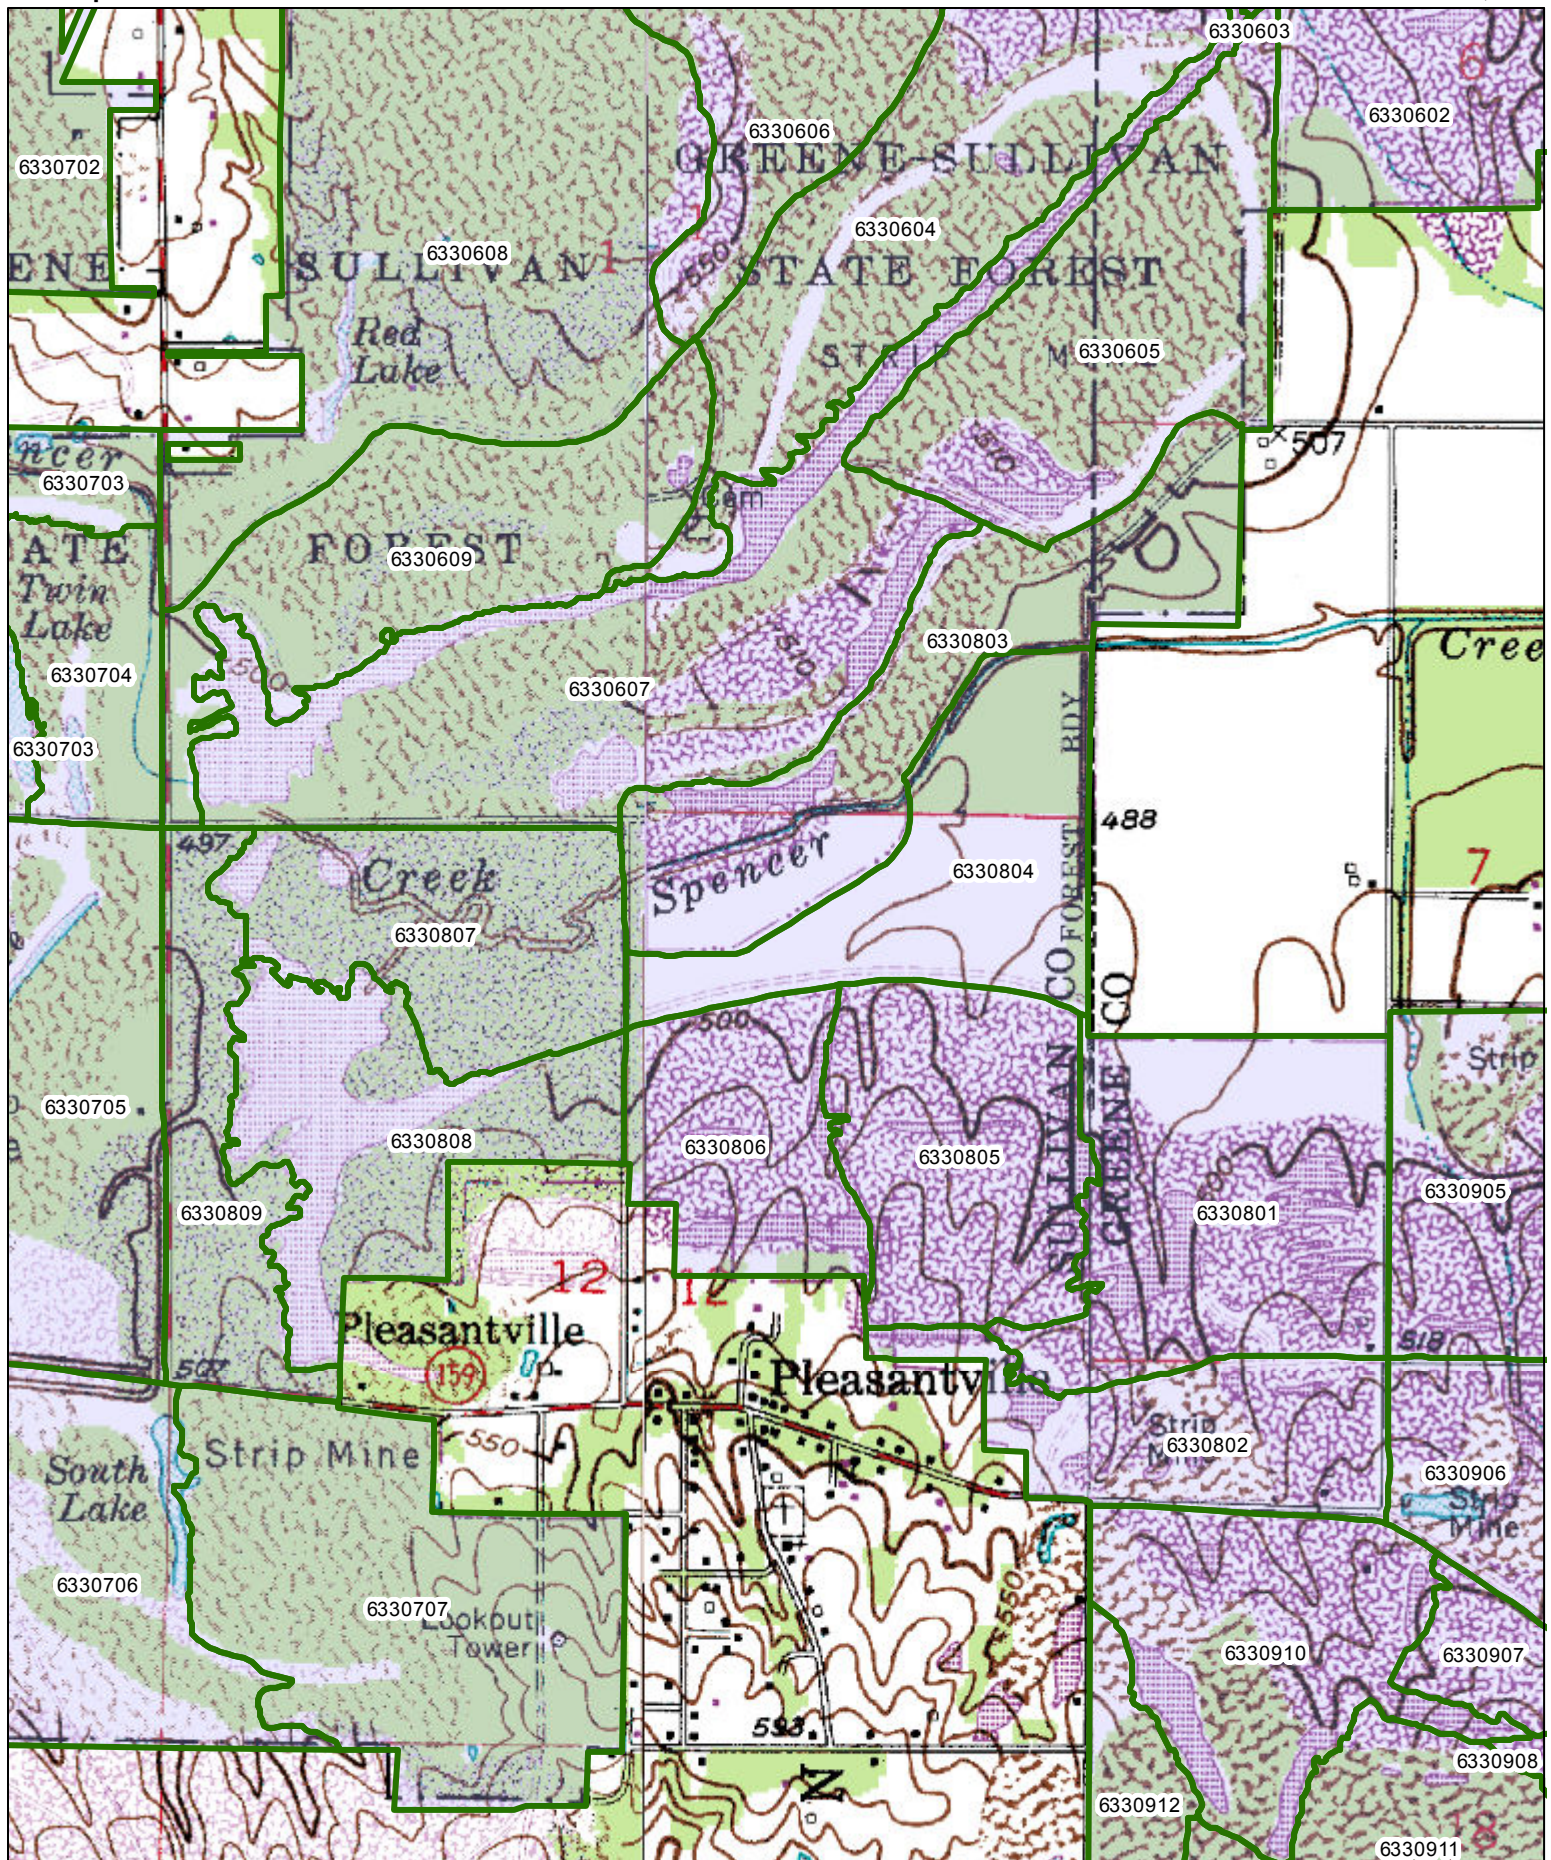

GREENE-SULLIVAN STATE FOREST Compartment 08

[Click here to return to top of document](#)

1:13,560

Boundaries are approximated and not to be used for legal purposes