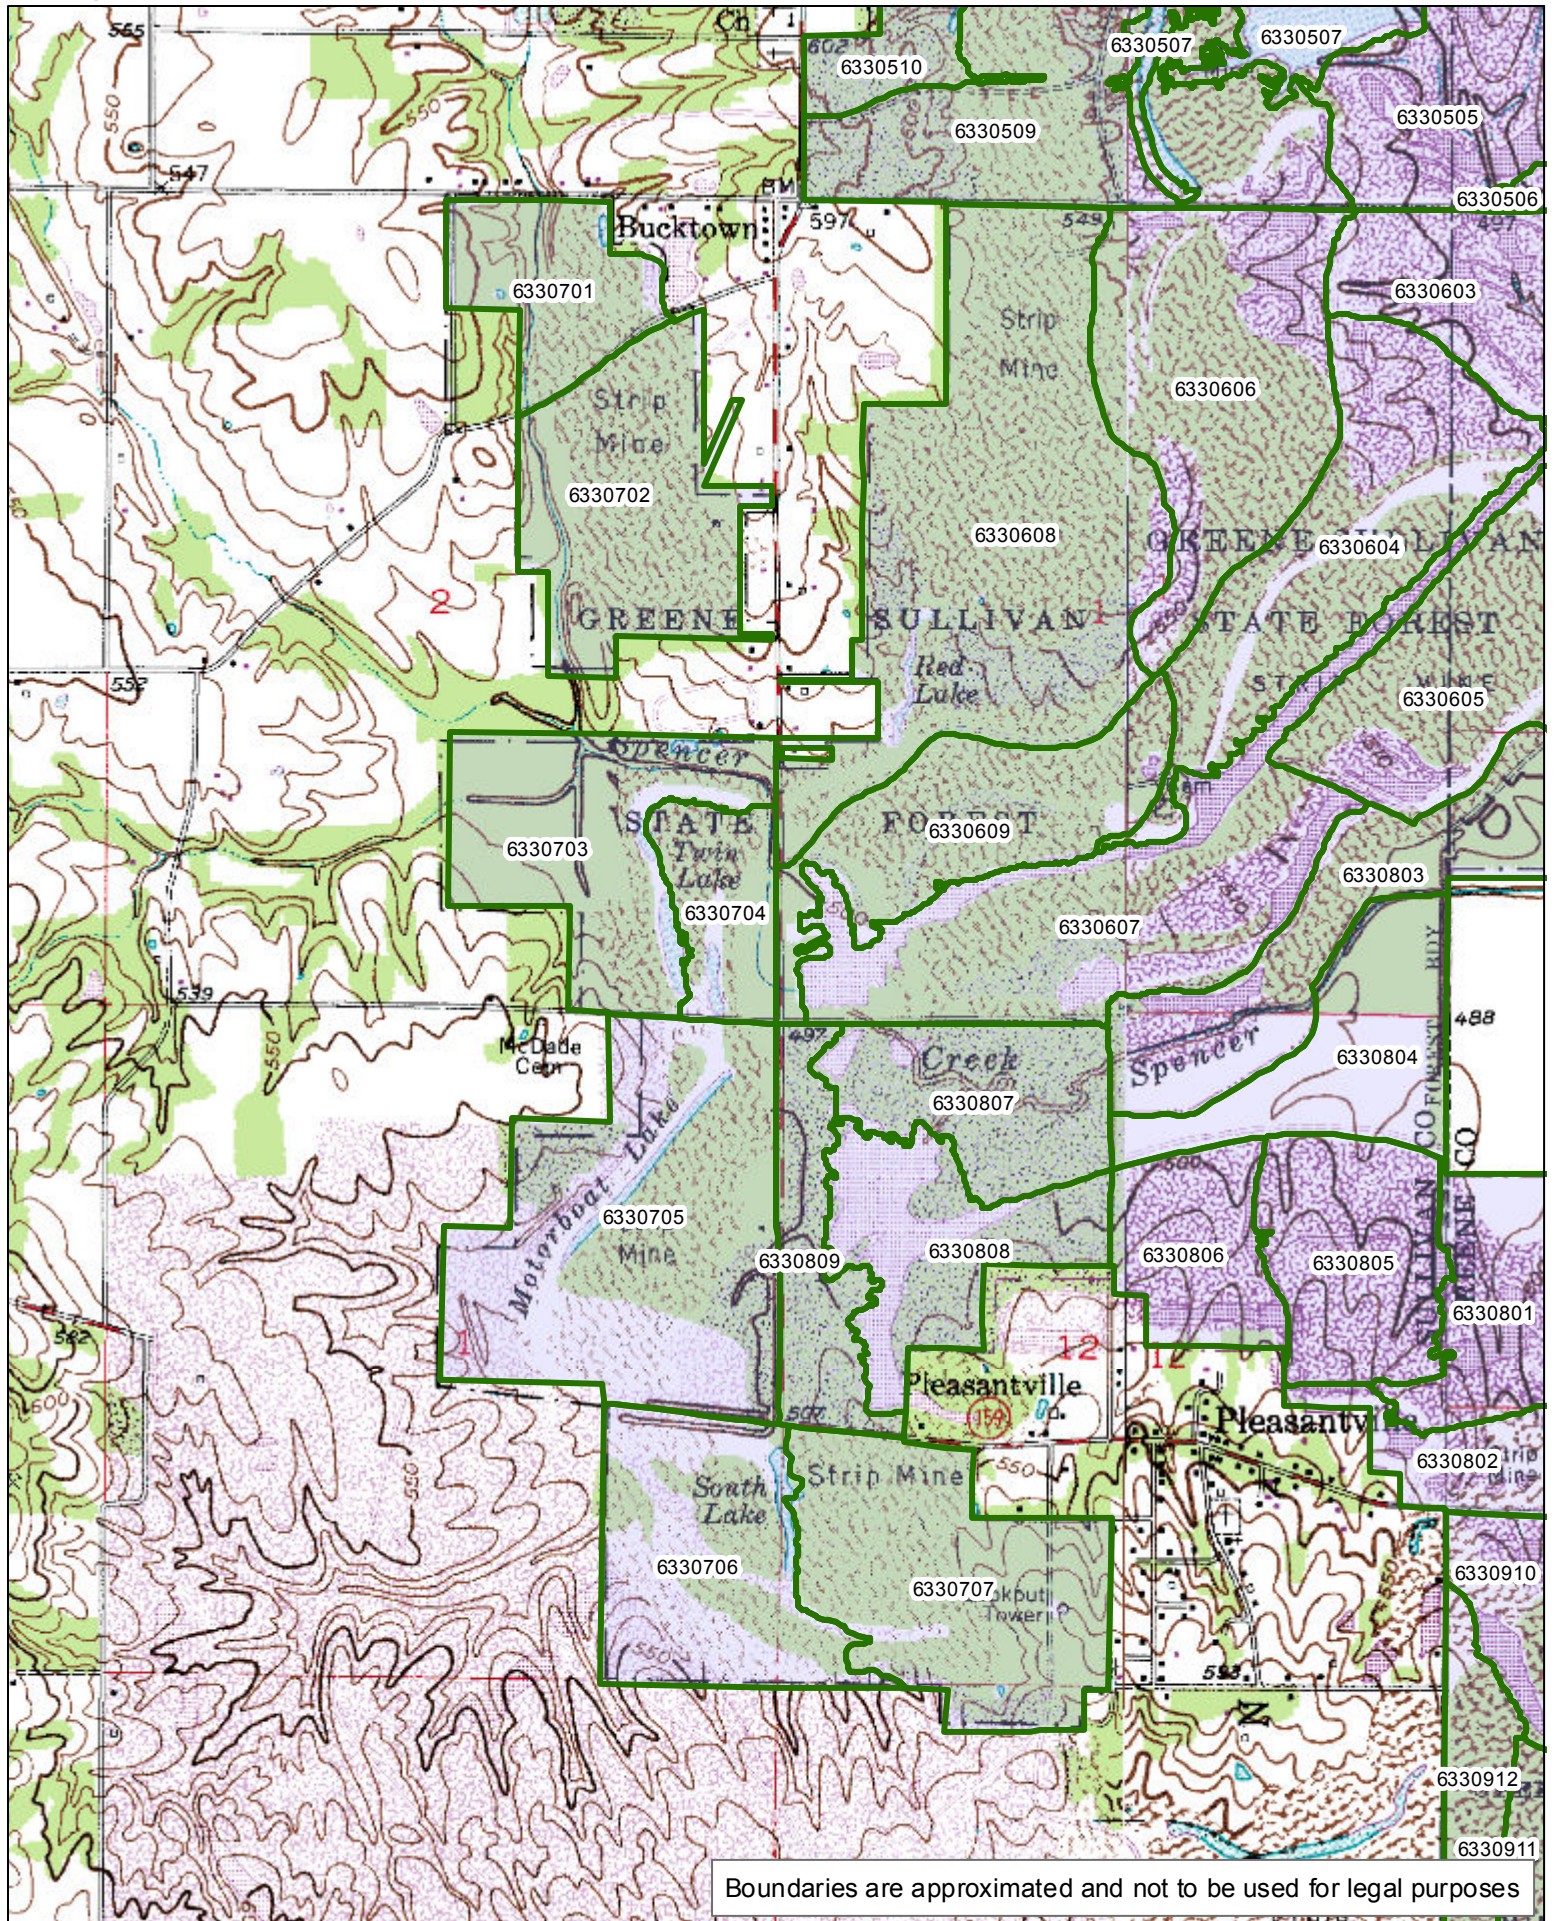

GREENE-SULLIVAN STATE FOREST Compartment 07

[Click here to return to top of document](#)

1:18,800

Boundaries are approximated and not to be used for legal purposes