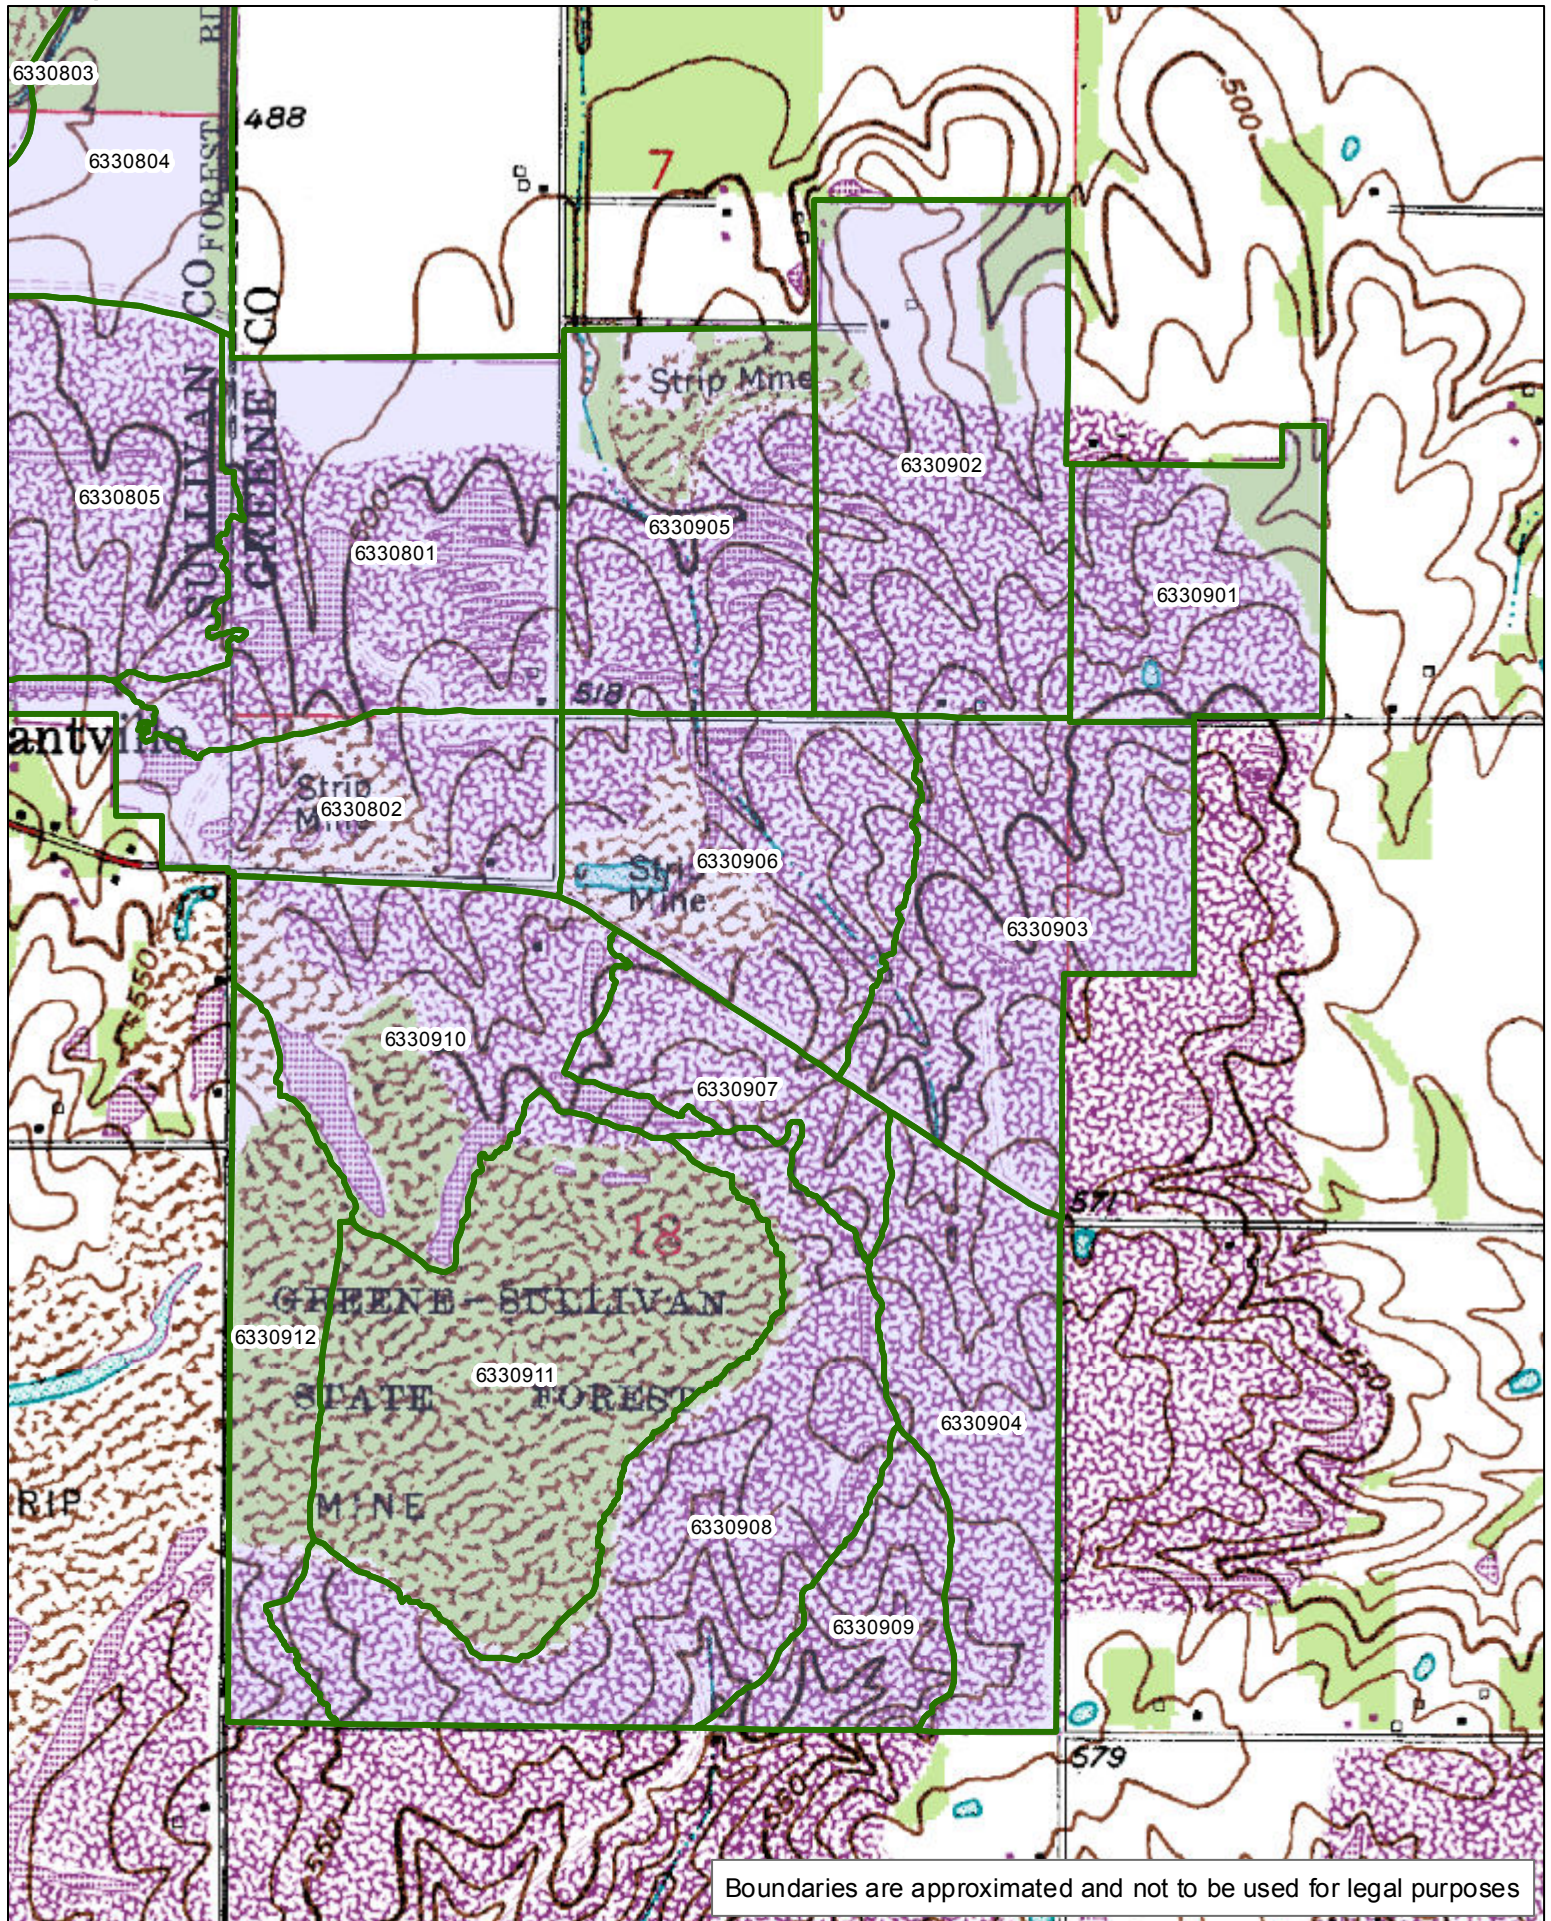

[Click here to return to top of document](#)

1:13,560

Boundaries are approximated and not to be used for legal purposes

GREENE-SULLIVAN STATE FOREST Compartment 09

[Click here to return to top of document](#)

1:12,270

Boundaries are approximated and not to be used for legal purposes

GREENE-SULLIVAN STATE FOREST Compartment 10

[Click here to return to top of document](#)

1:15,020