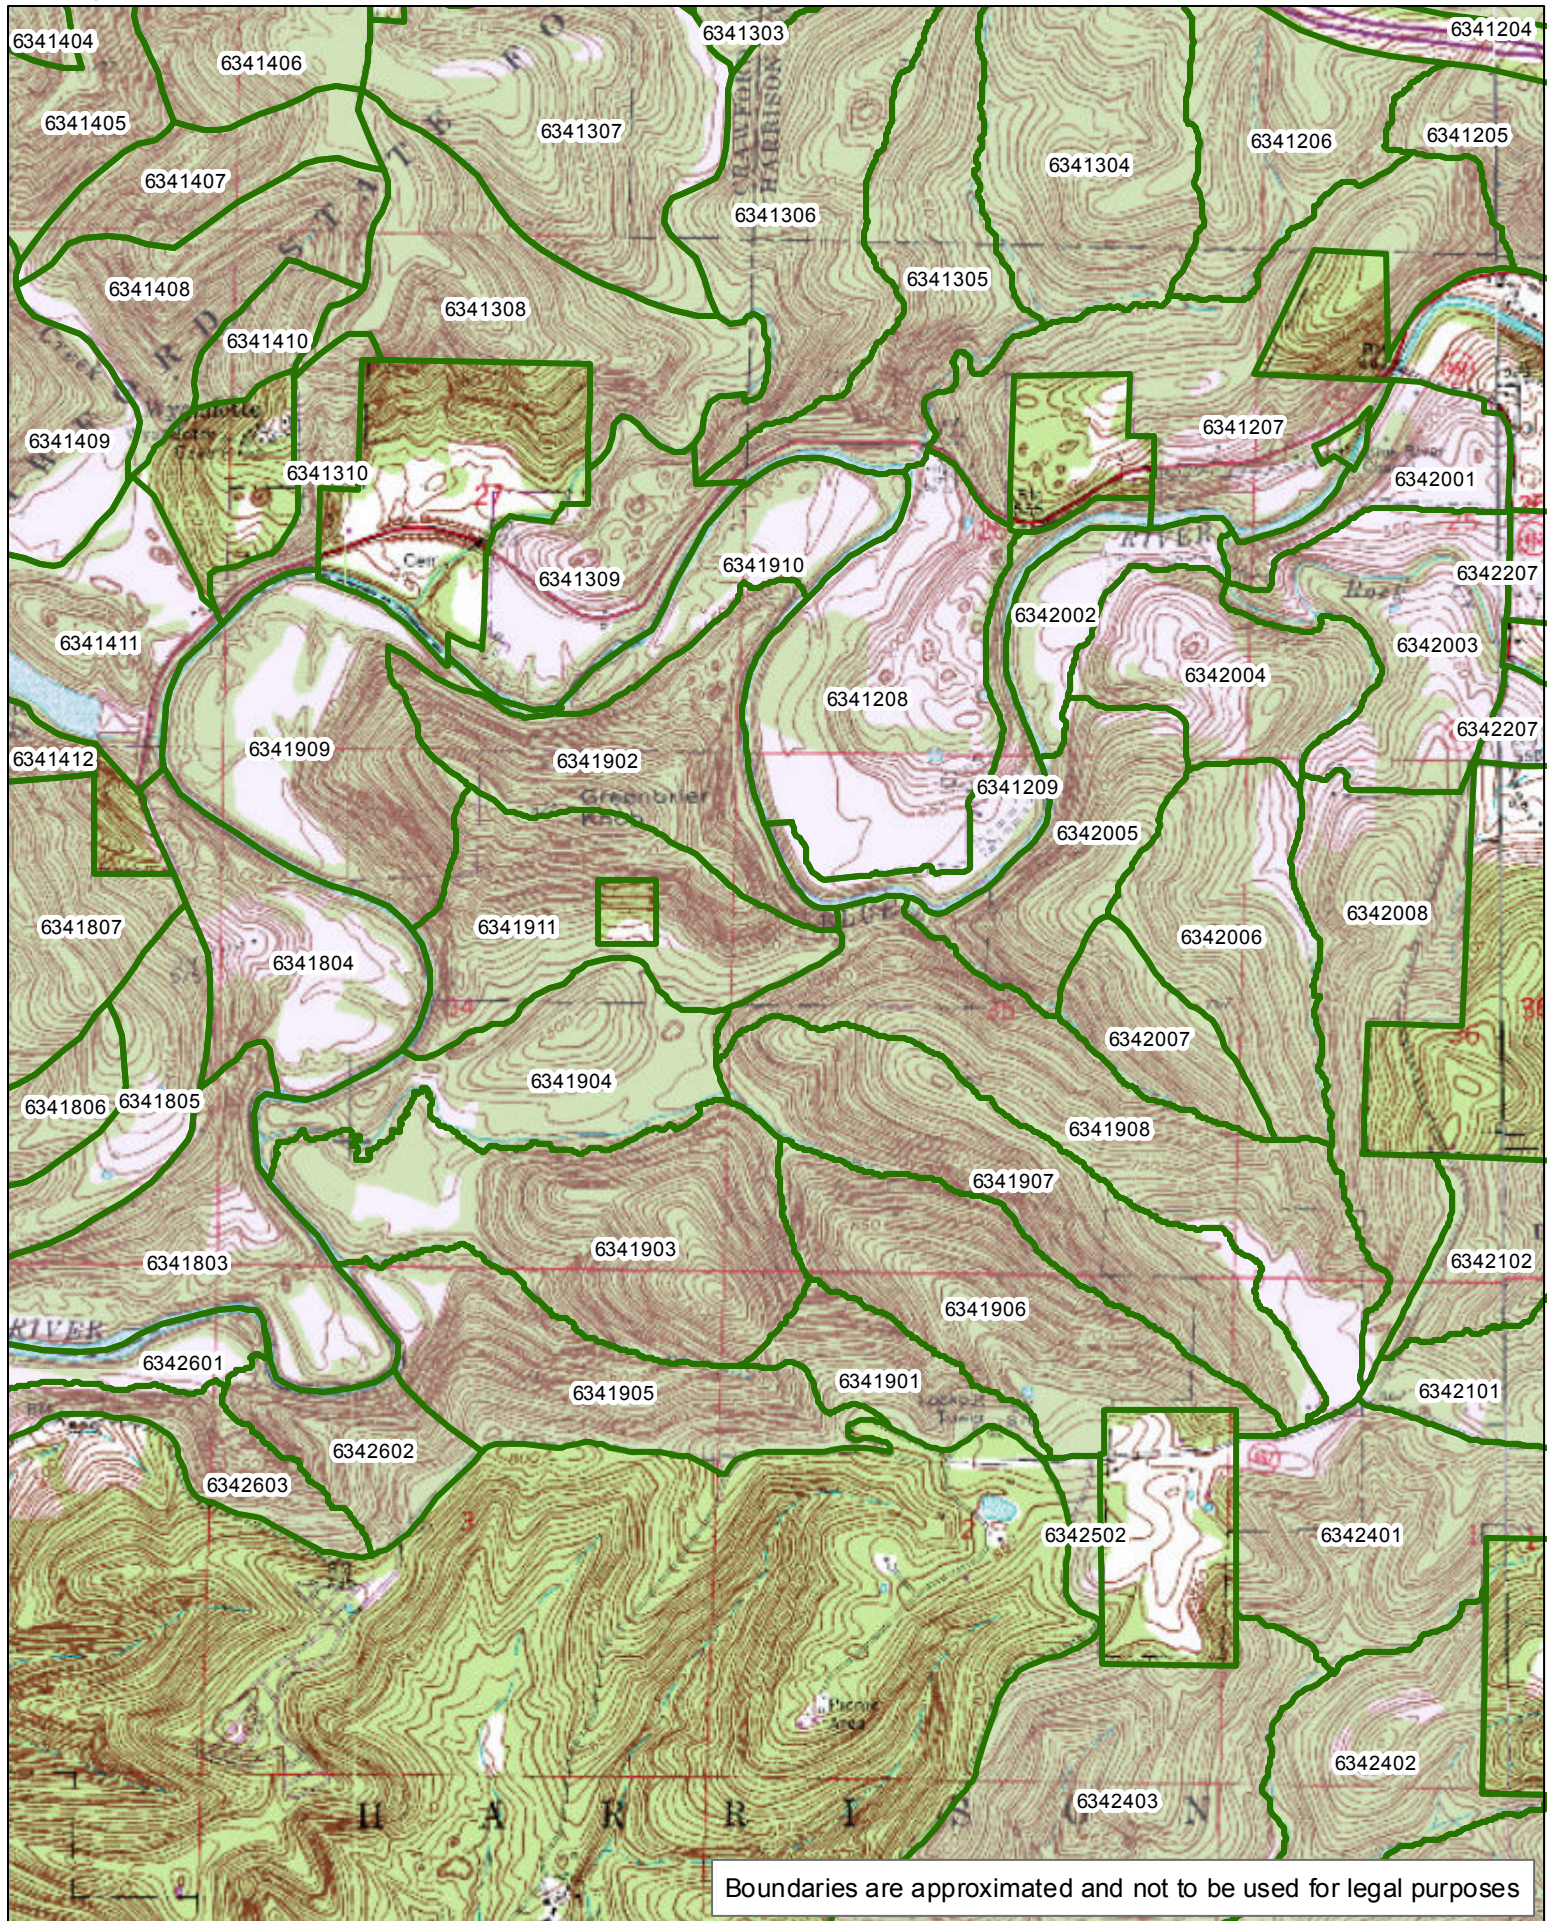

HARRISON-CRAWFORD STATE FOREST Compartment 19

[Click here to return to the top of the document](#)

1:23,940

Boundaries are approximated and not to be used for legal purposes