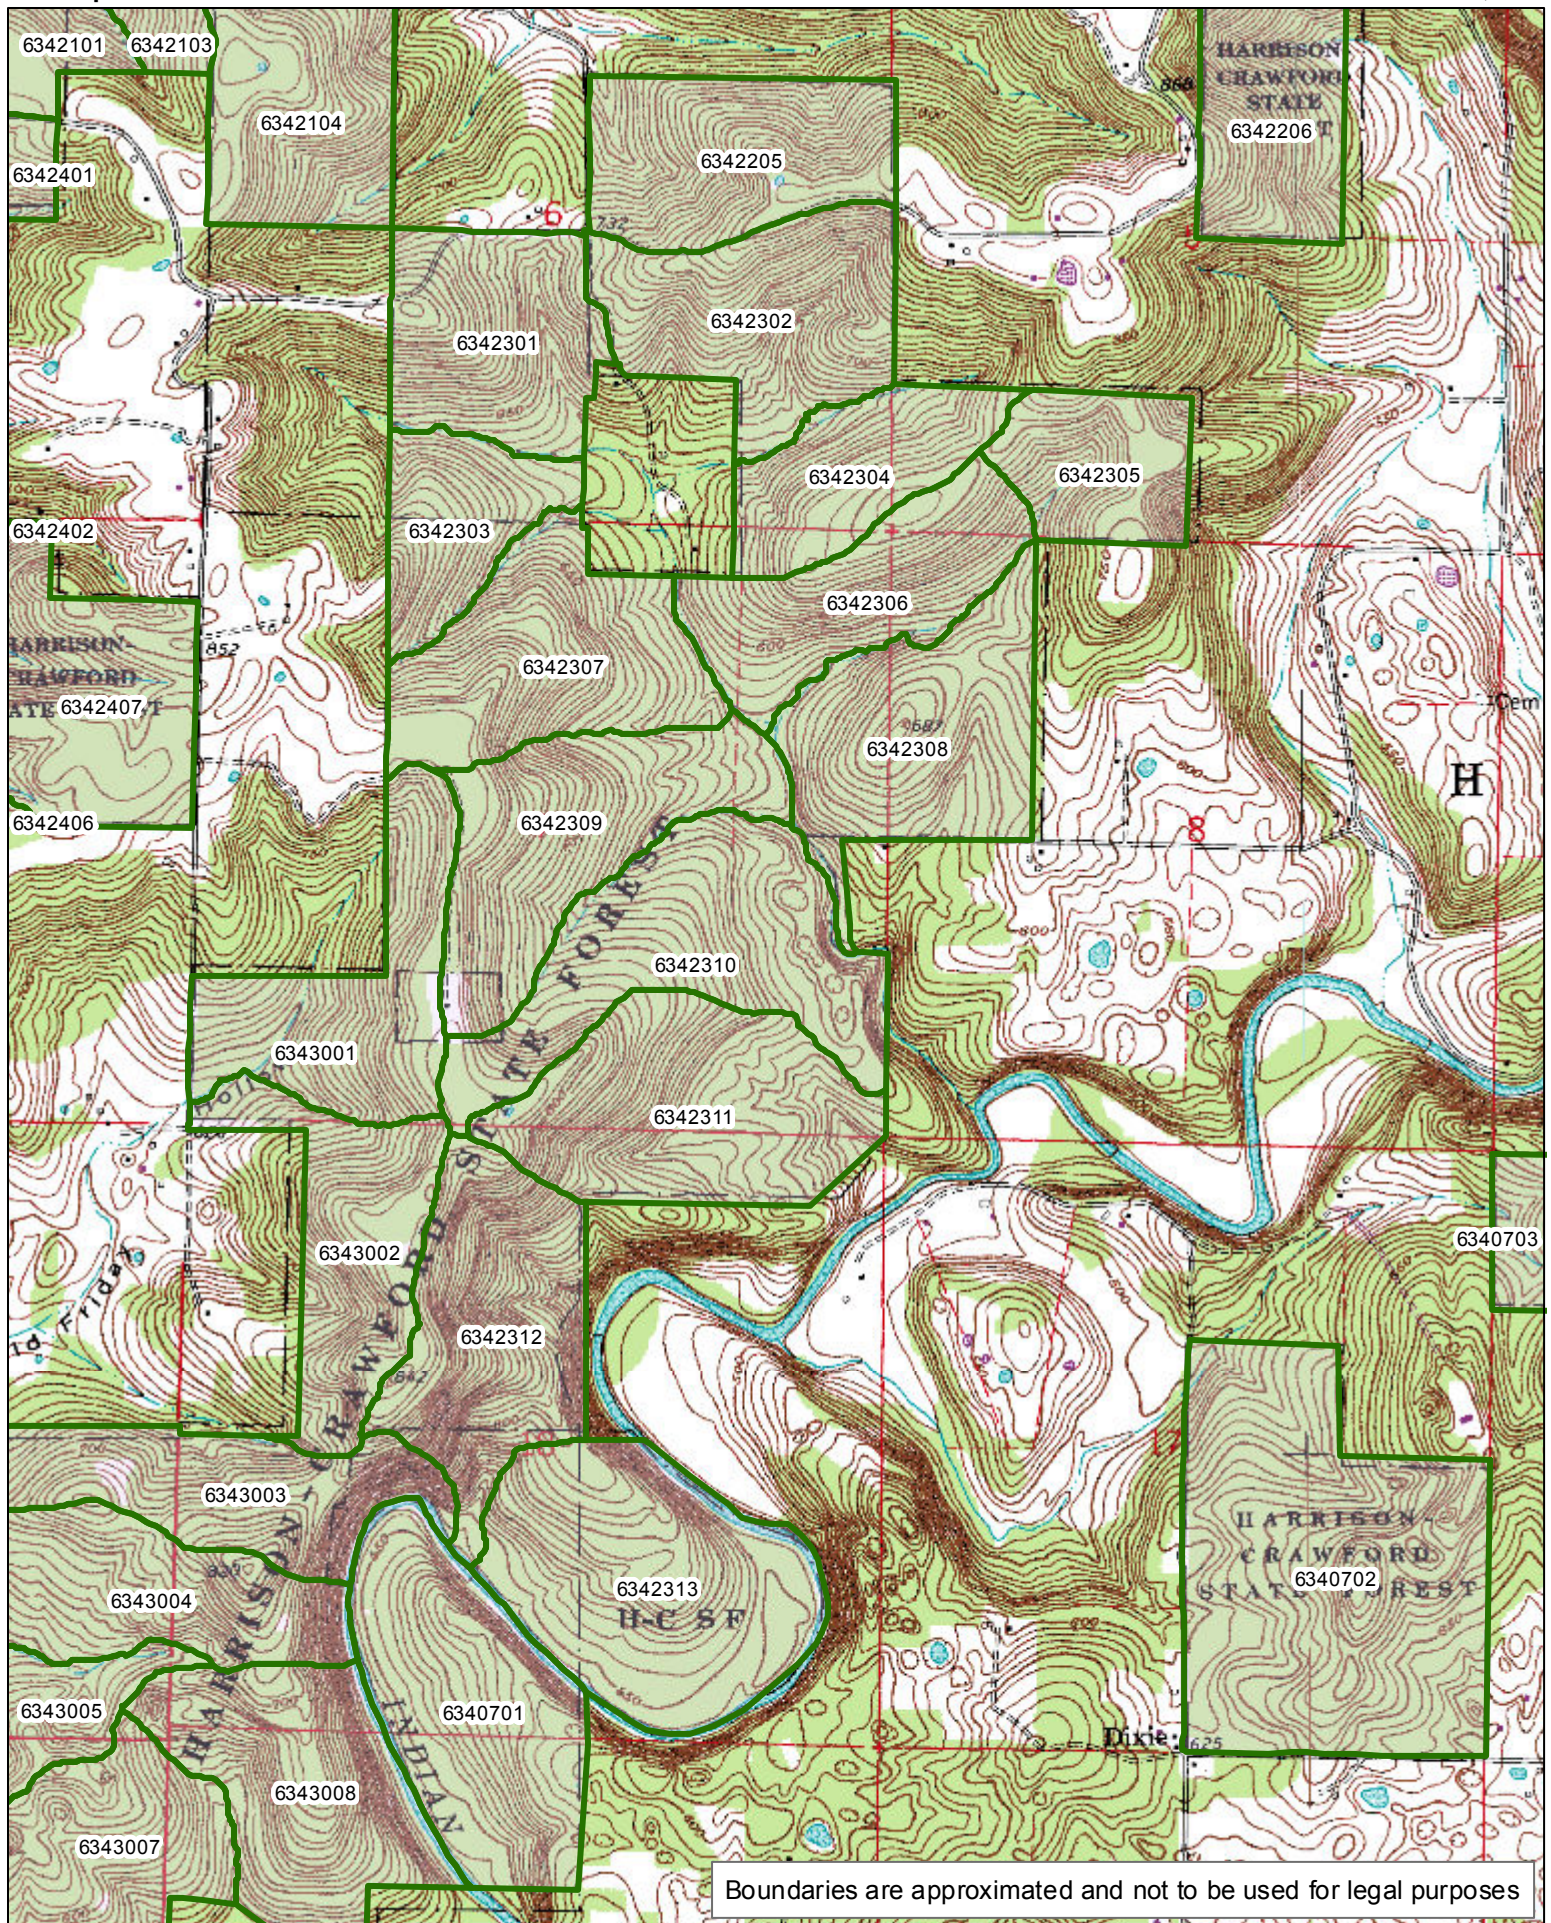

HARRISON-CRAWFORD STATE FOREST Compartment 23

[Click here to return to the top of the document](#)

1:20,250

Boundaries are approximated and not to be used for legal purposes