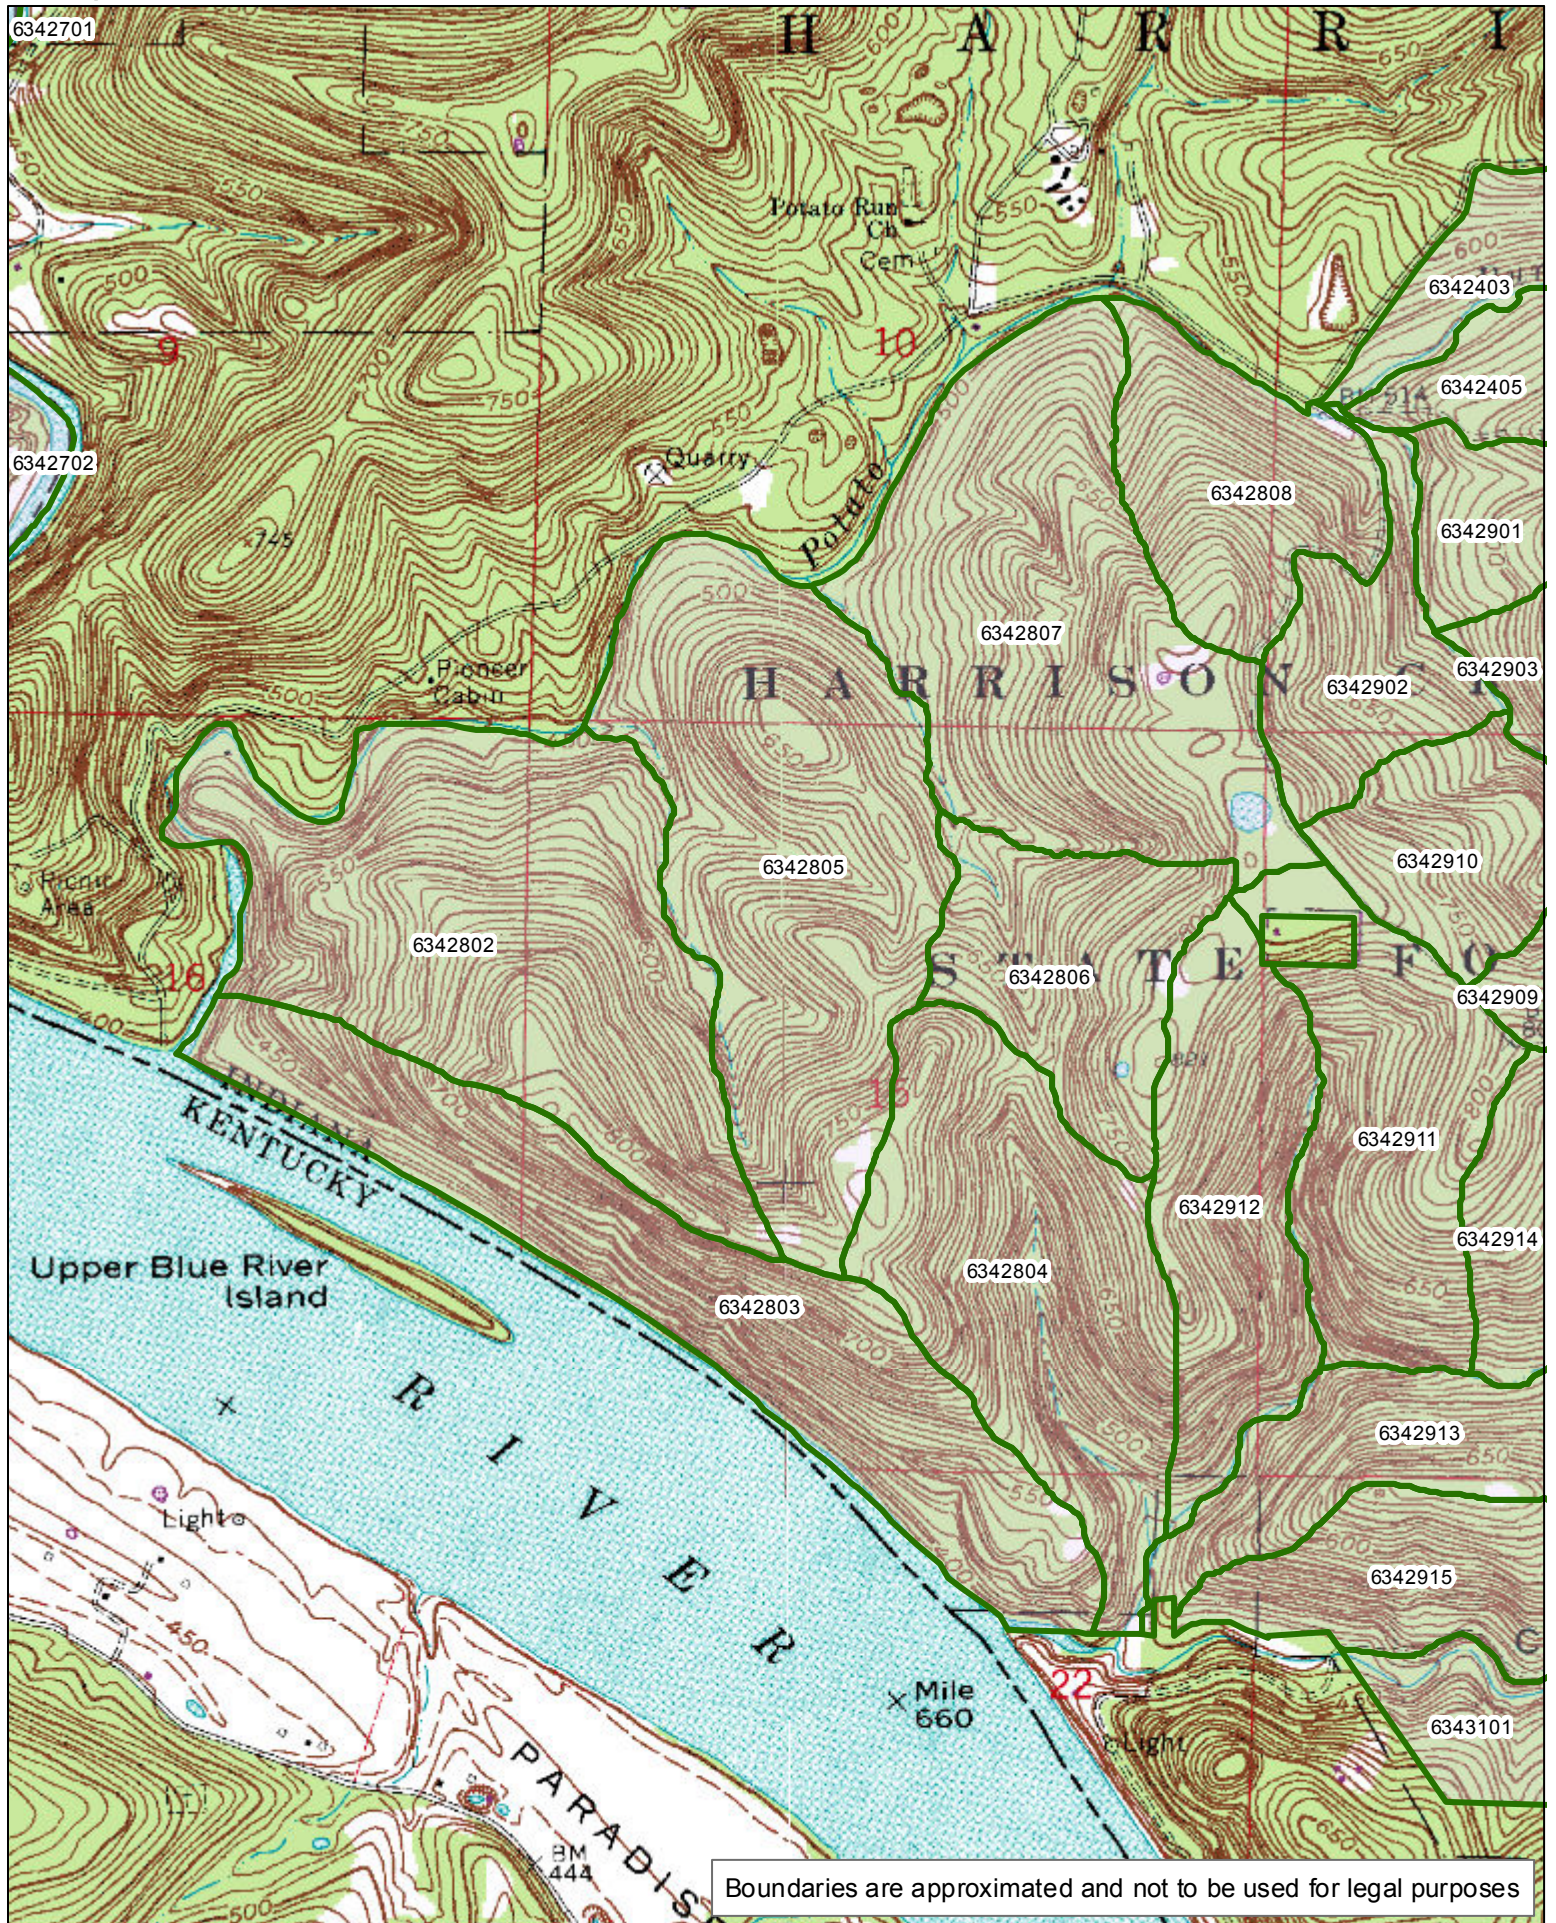

HARRISON-CRAWFORD STATE FOREST Compartment 28

[Click here to return to the top of the document](#)

1:16,390

Boundaries are approximated and not to be used for legal purposes