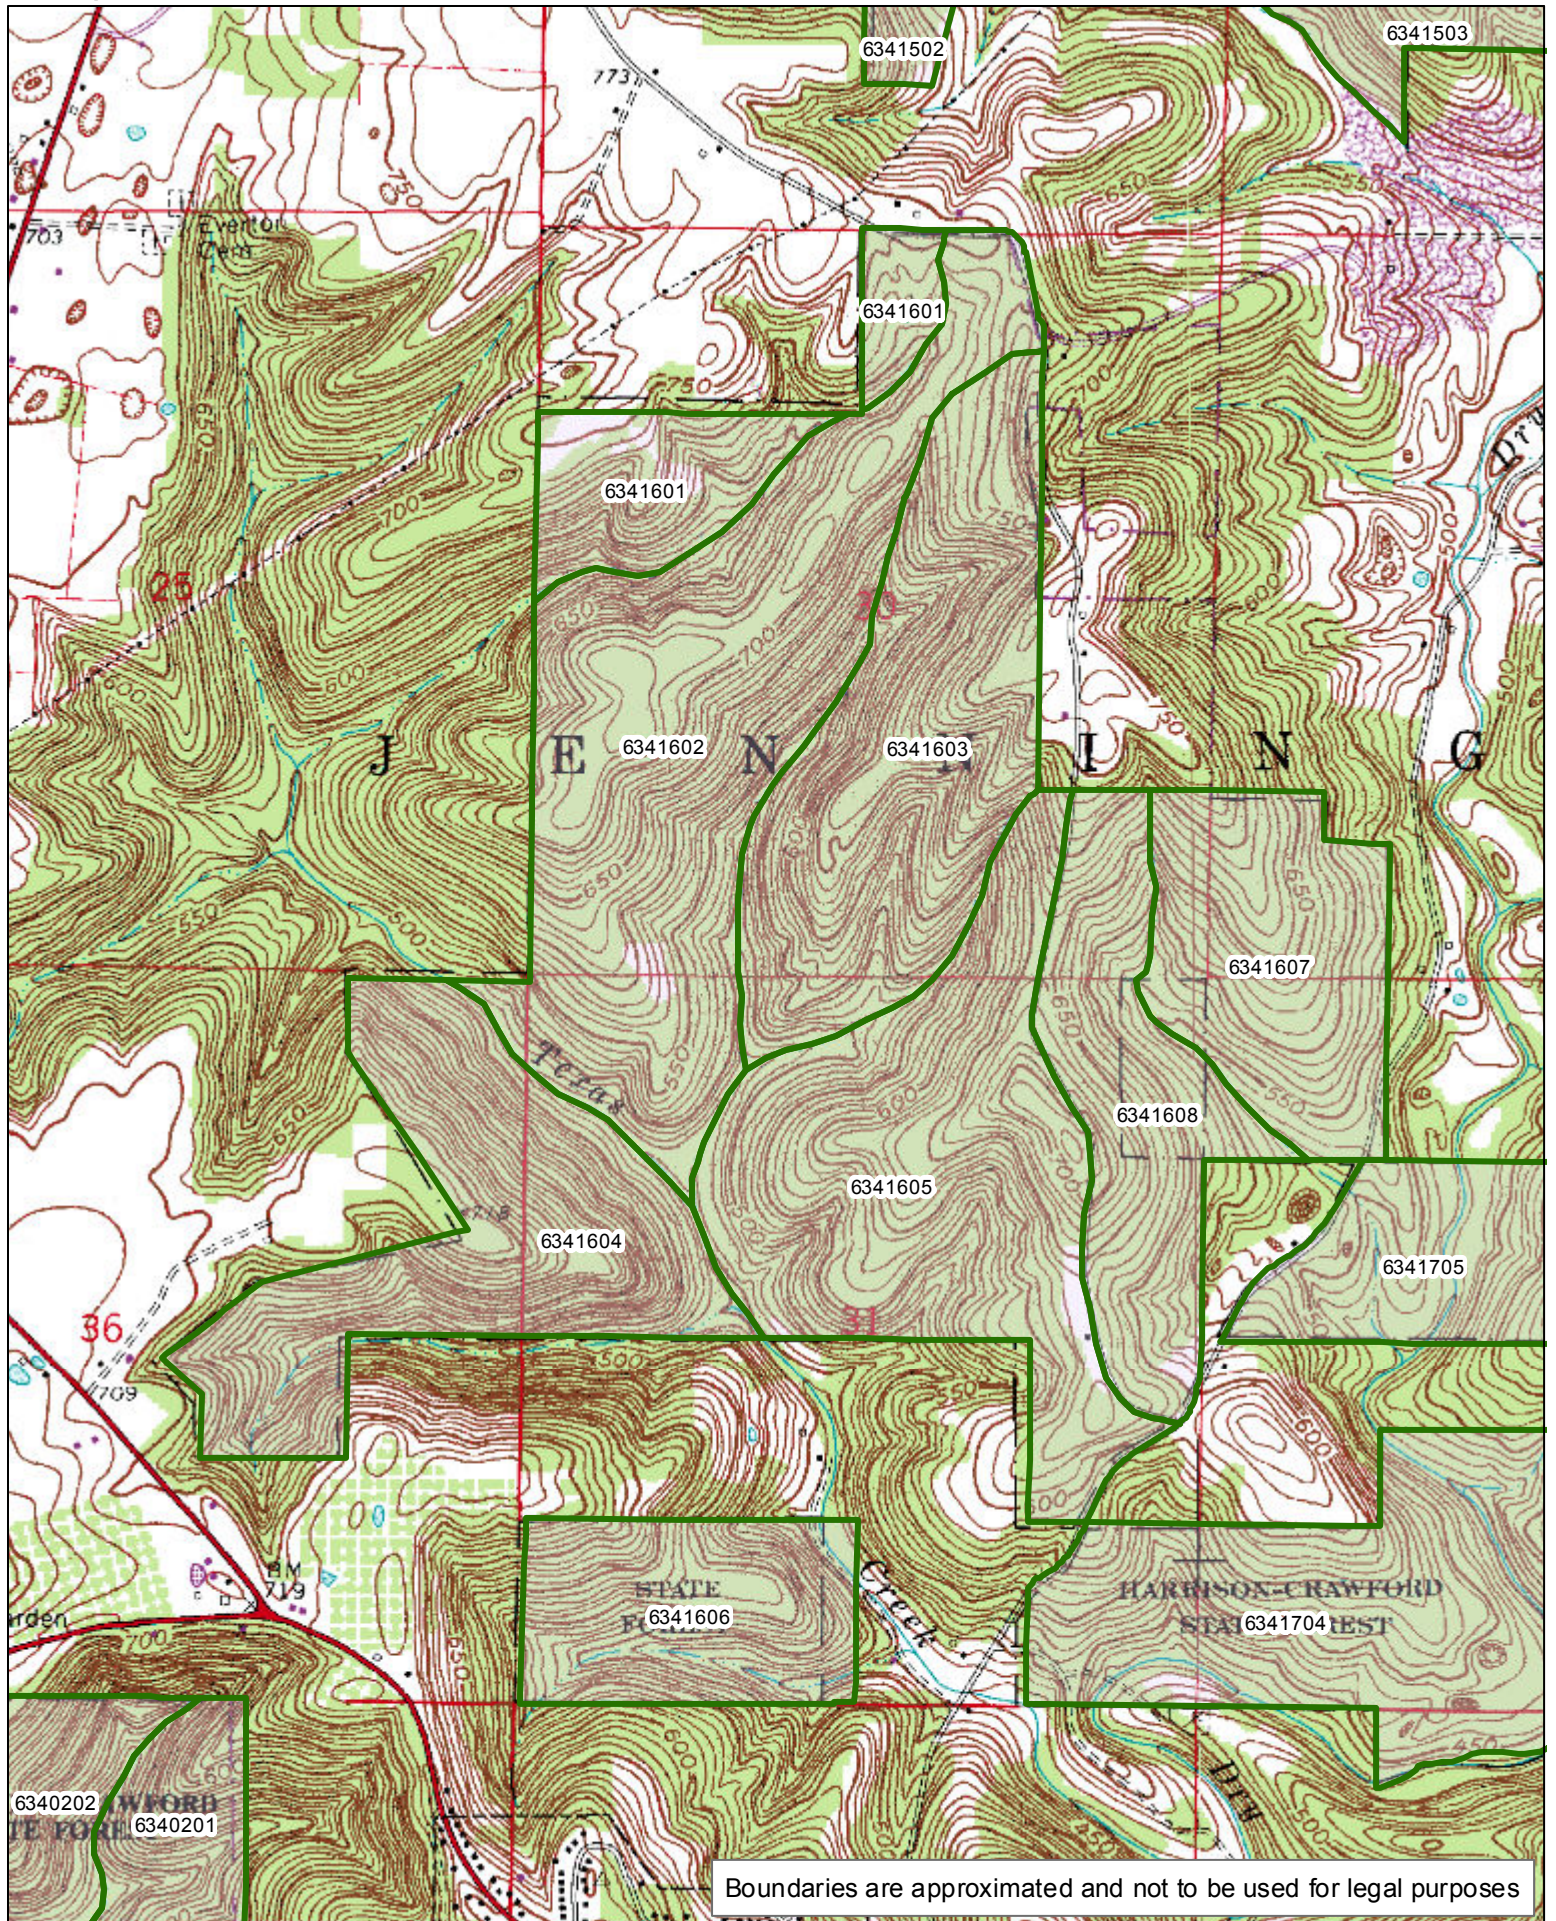

HARRISON-CRAWFORD STATE FOREST Compartment 16

[Click here to return to the top of the document](#)

1:16,820

Boundaries are approximated and not to be used for legal purposes