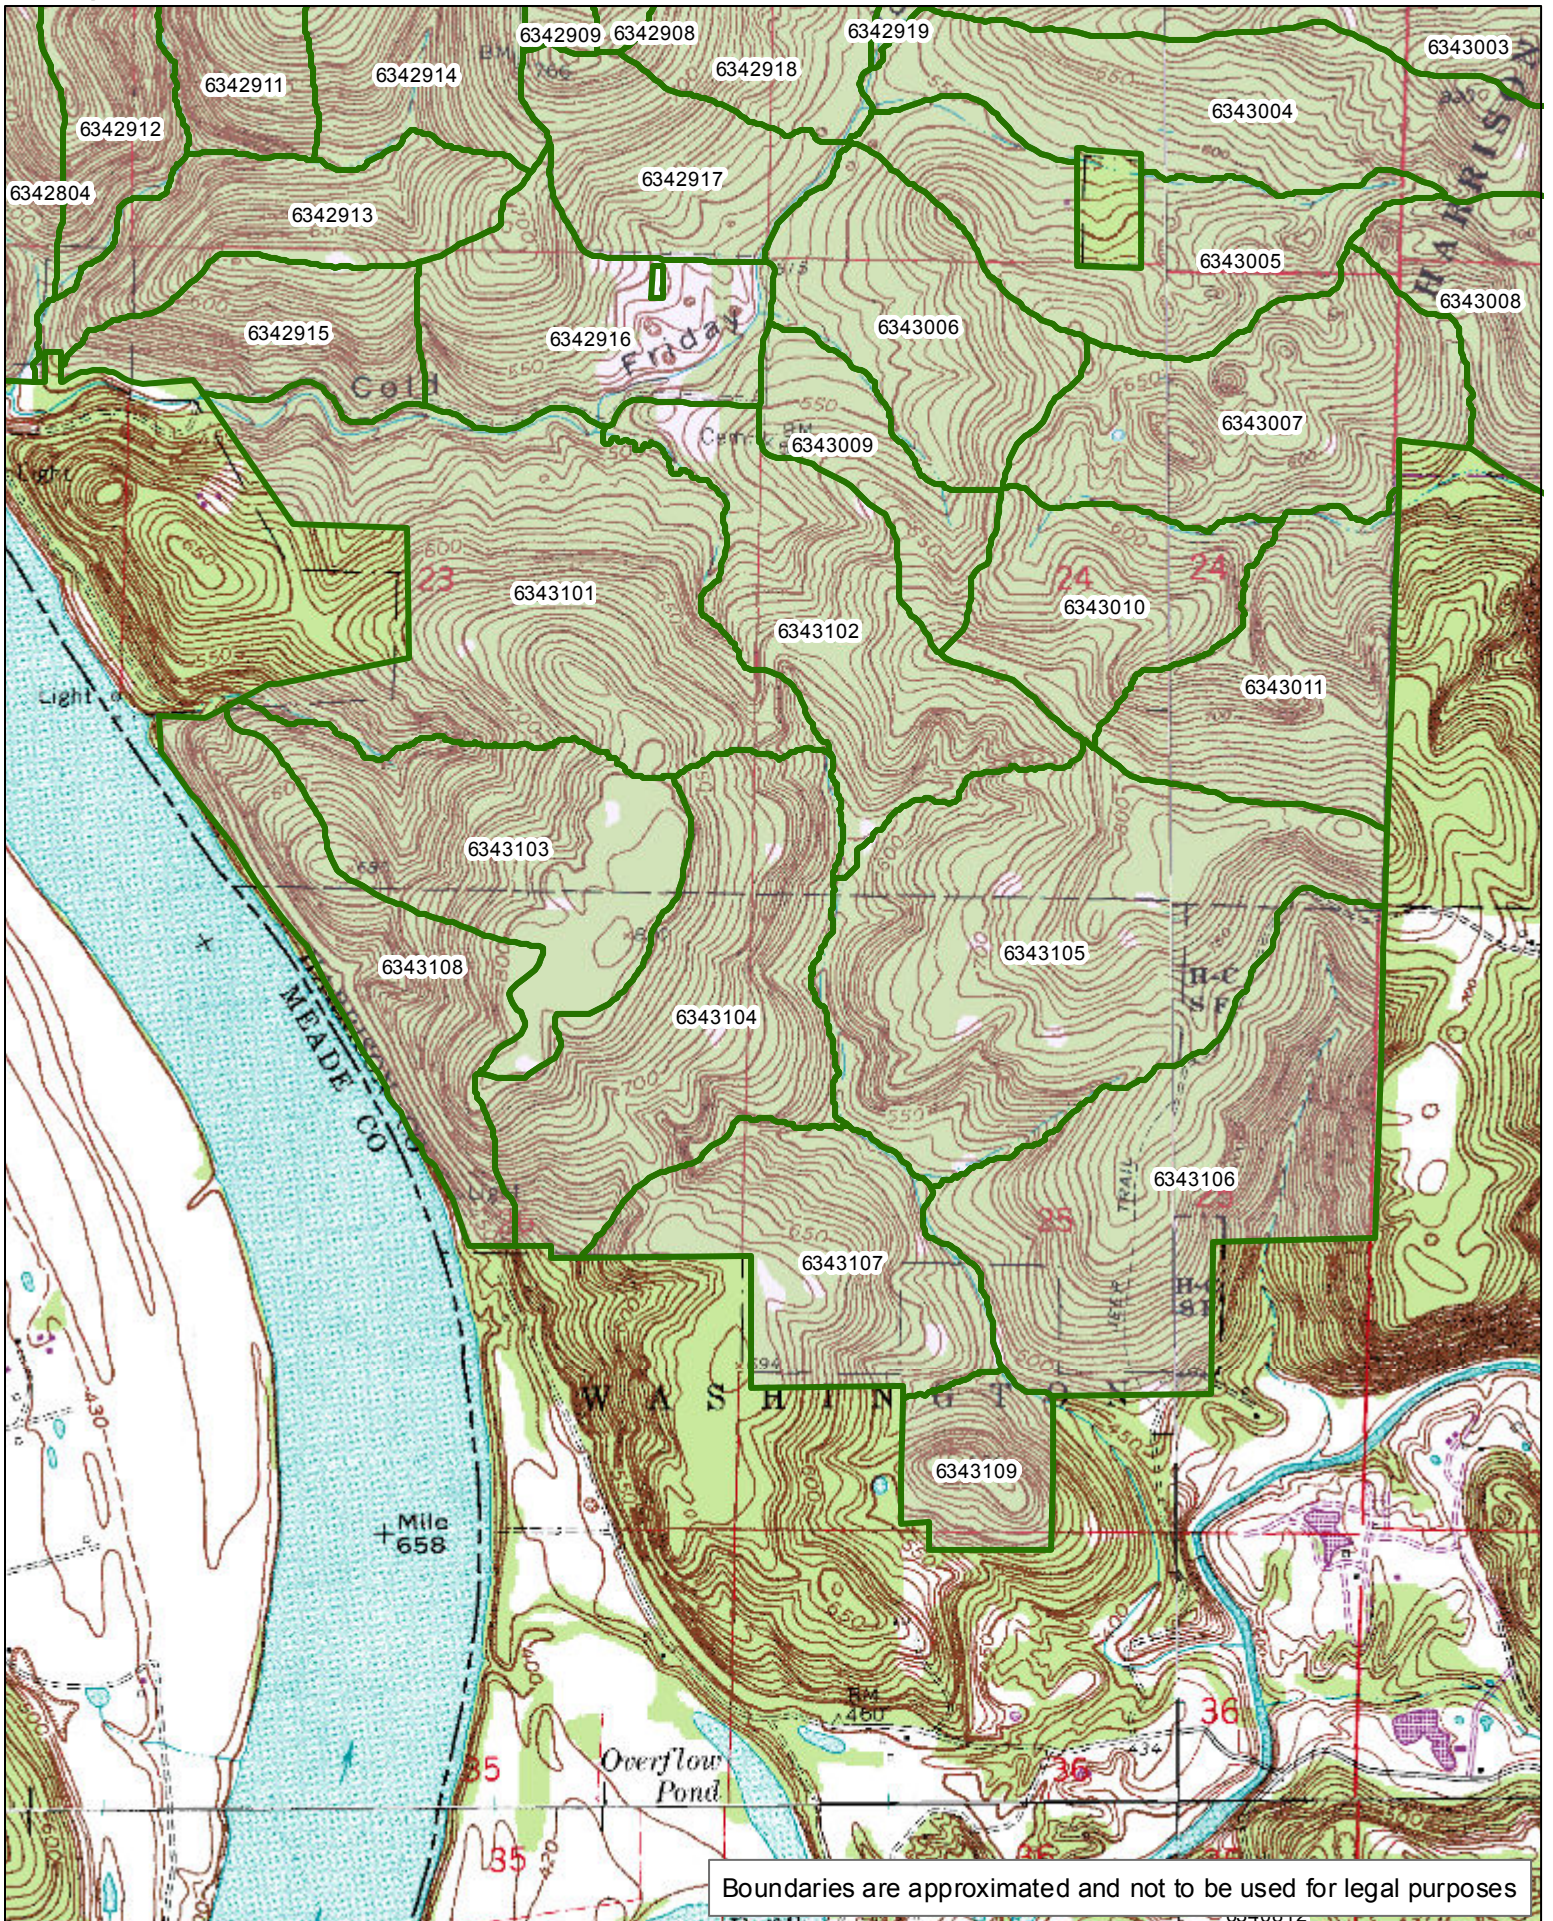

HARRISON-CRAWFORD STATE FOREST Compartment 31

[Click here to return to the top of the document](#)

1:19,260

Boundaries are approximated and not to be used for legal purposes