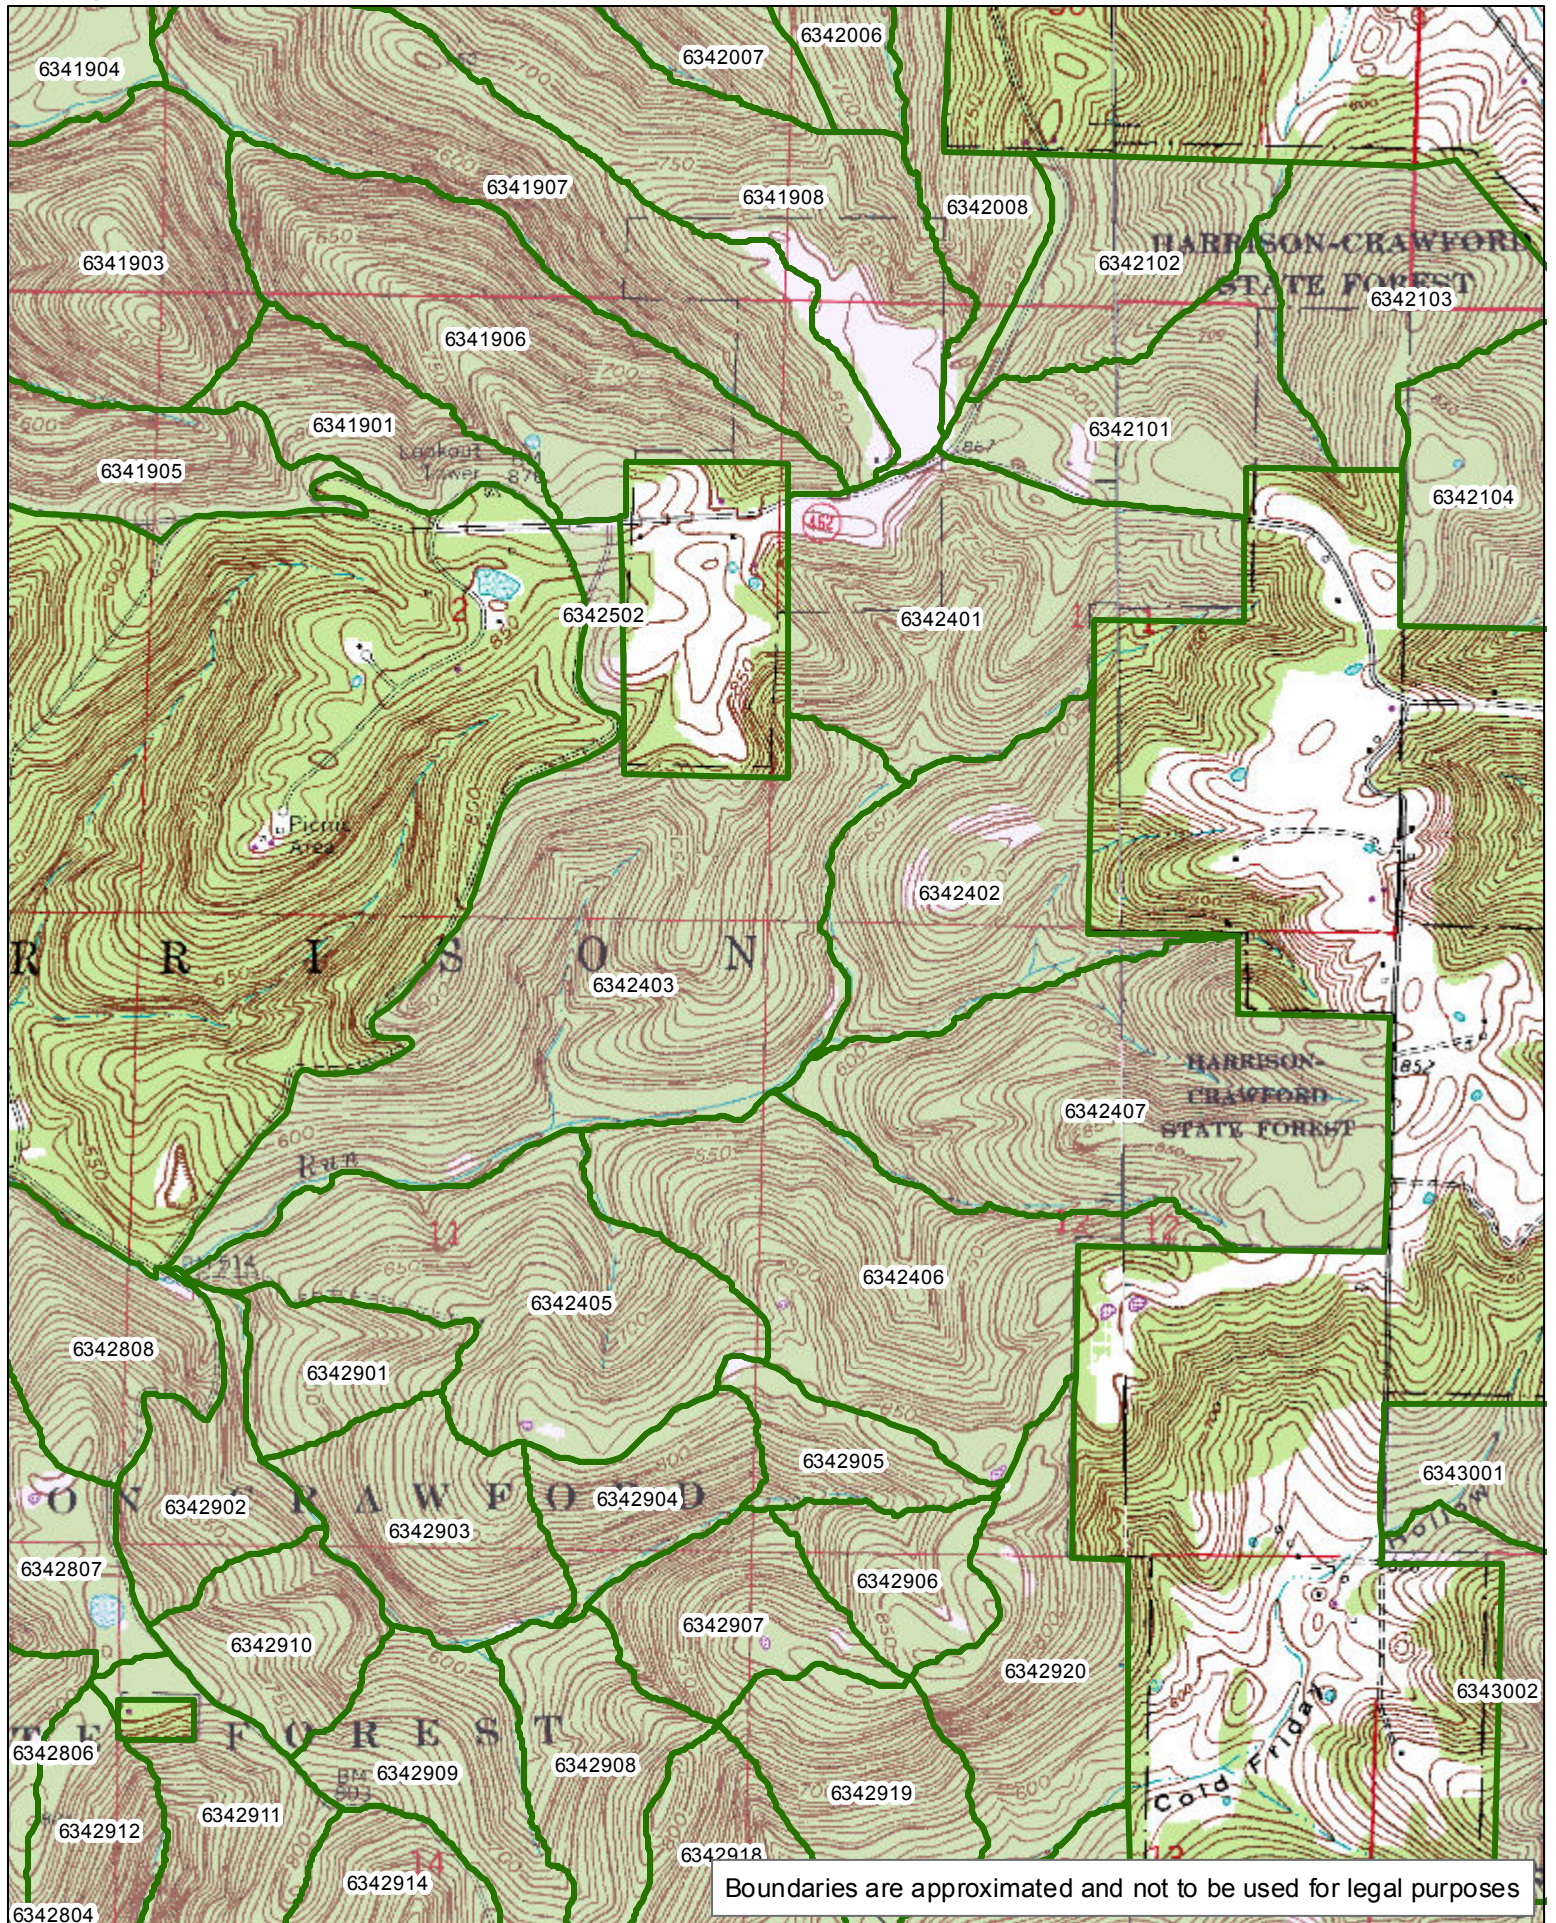

HARRISON-CRAWFORD STATE FOREST Compartment 24

[Click here to return to the top of the document](#)

1:19,560

Boundaries are approximated and not to be used for legal purposes