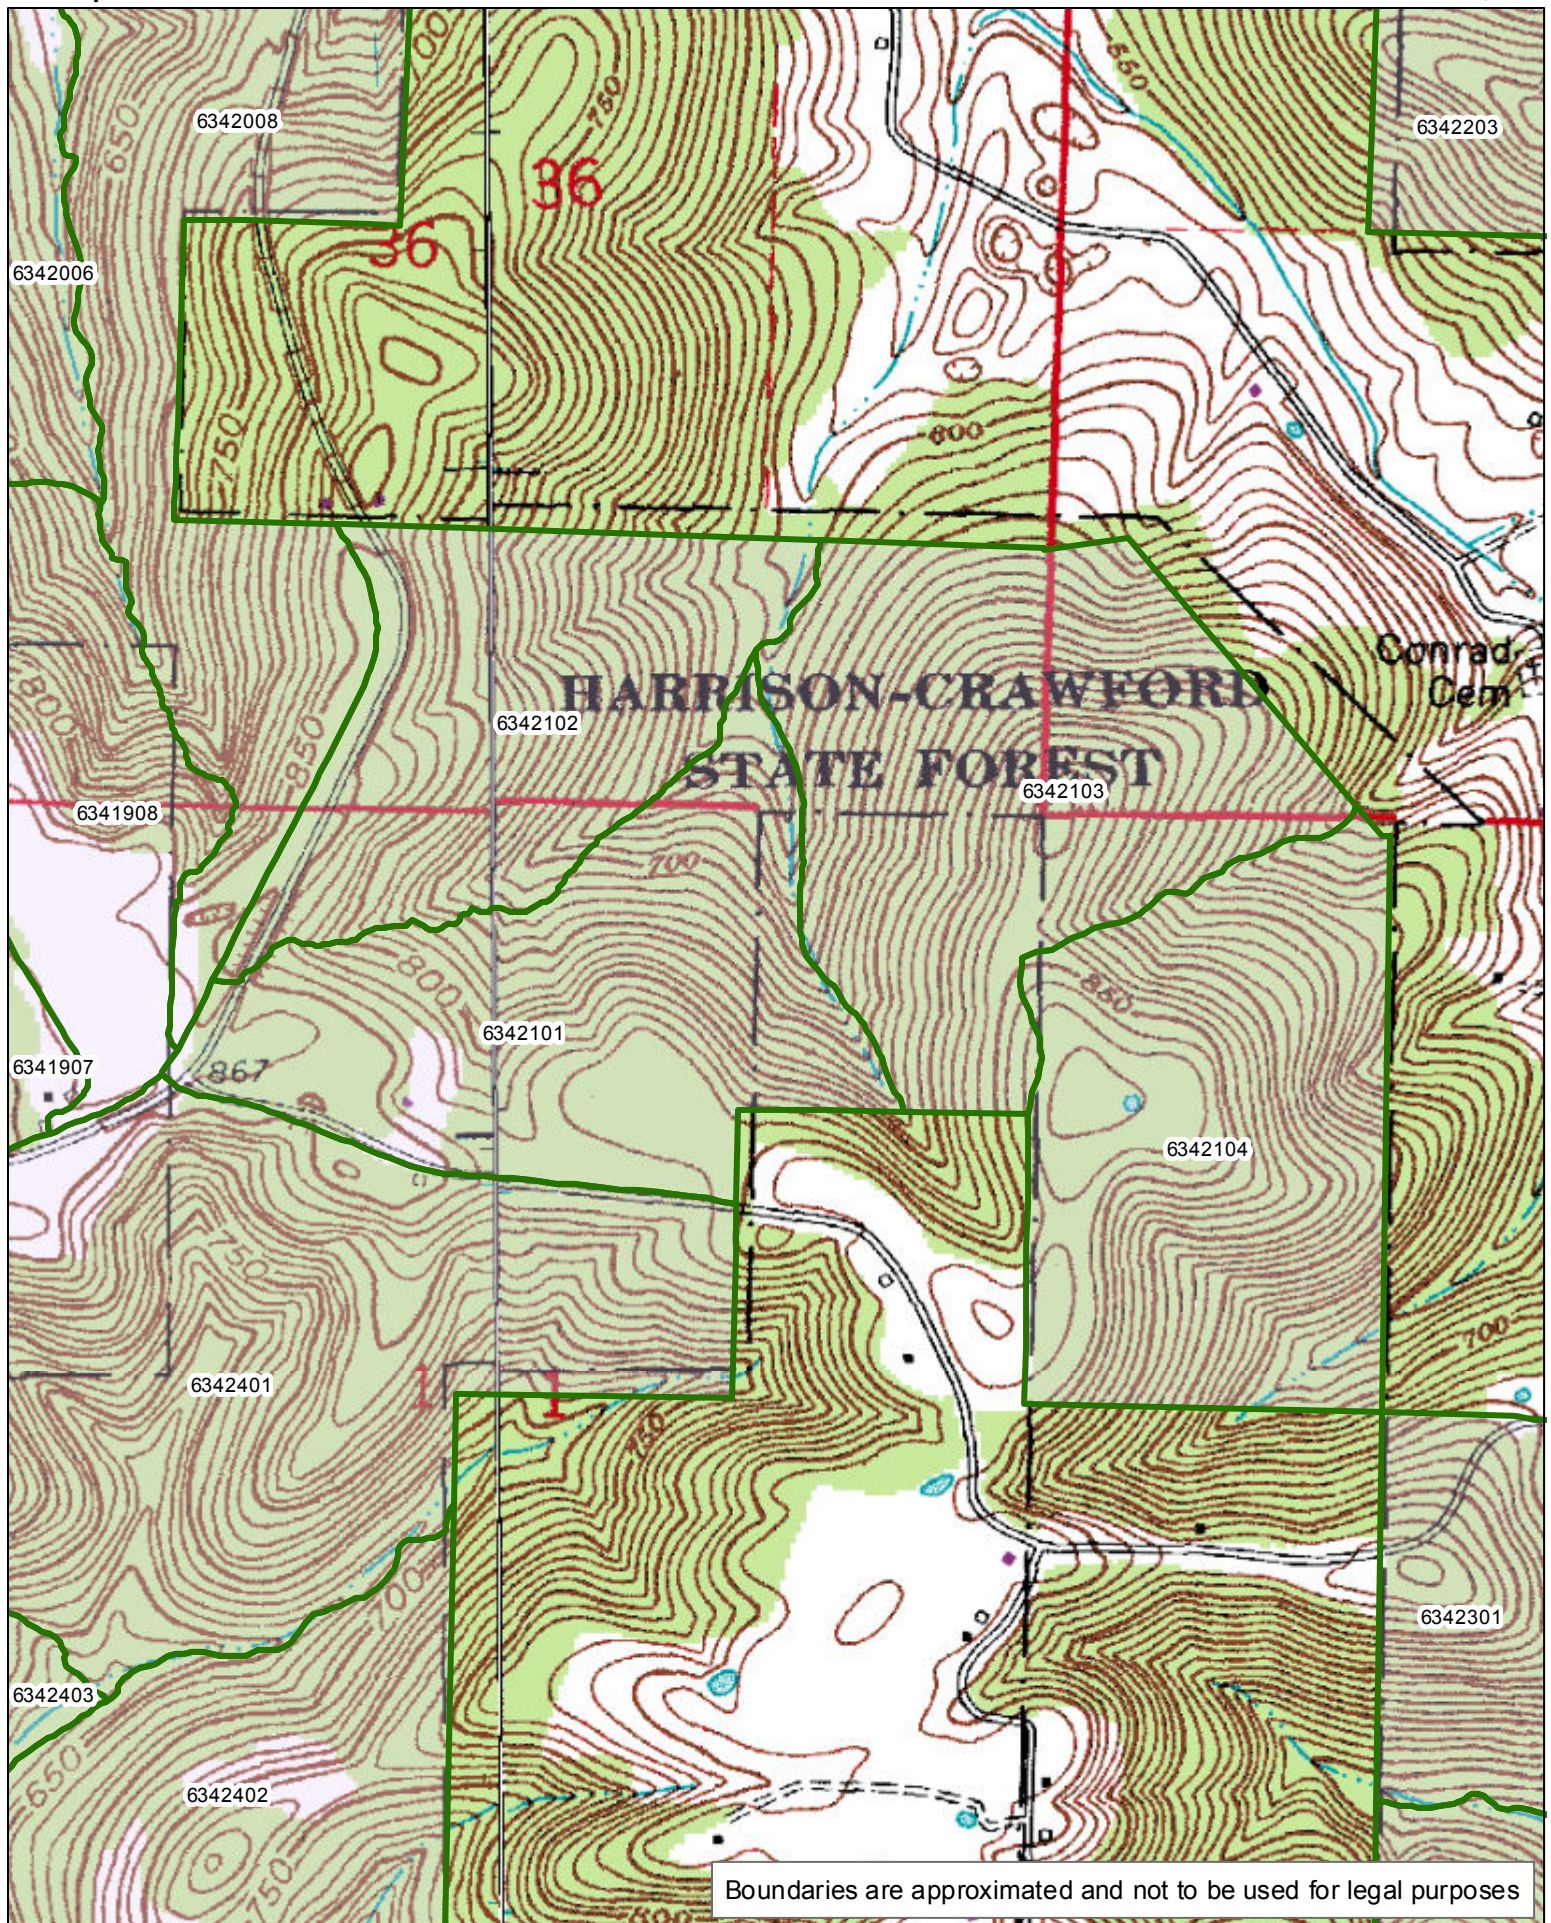

HARRISON-CRAWFORD STATE FOREST Compartment 21

[Click here to return to the top of the document](#)

1:10,490

Boundaries are approximated and not to be used for legal purposes