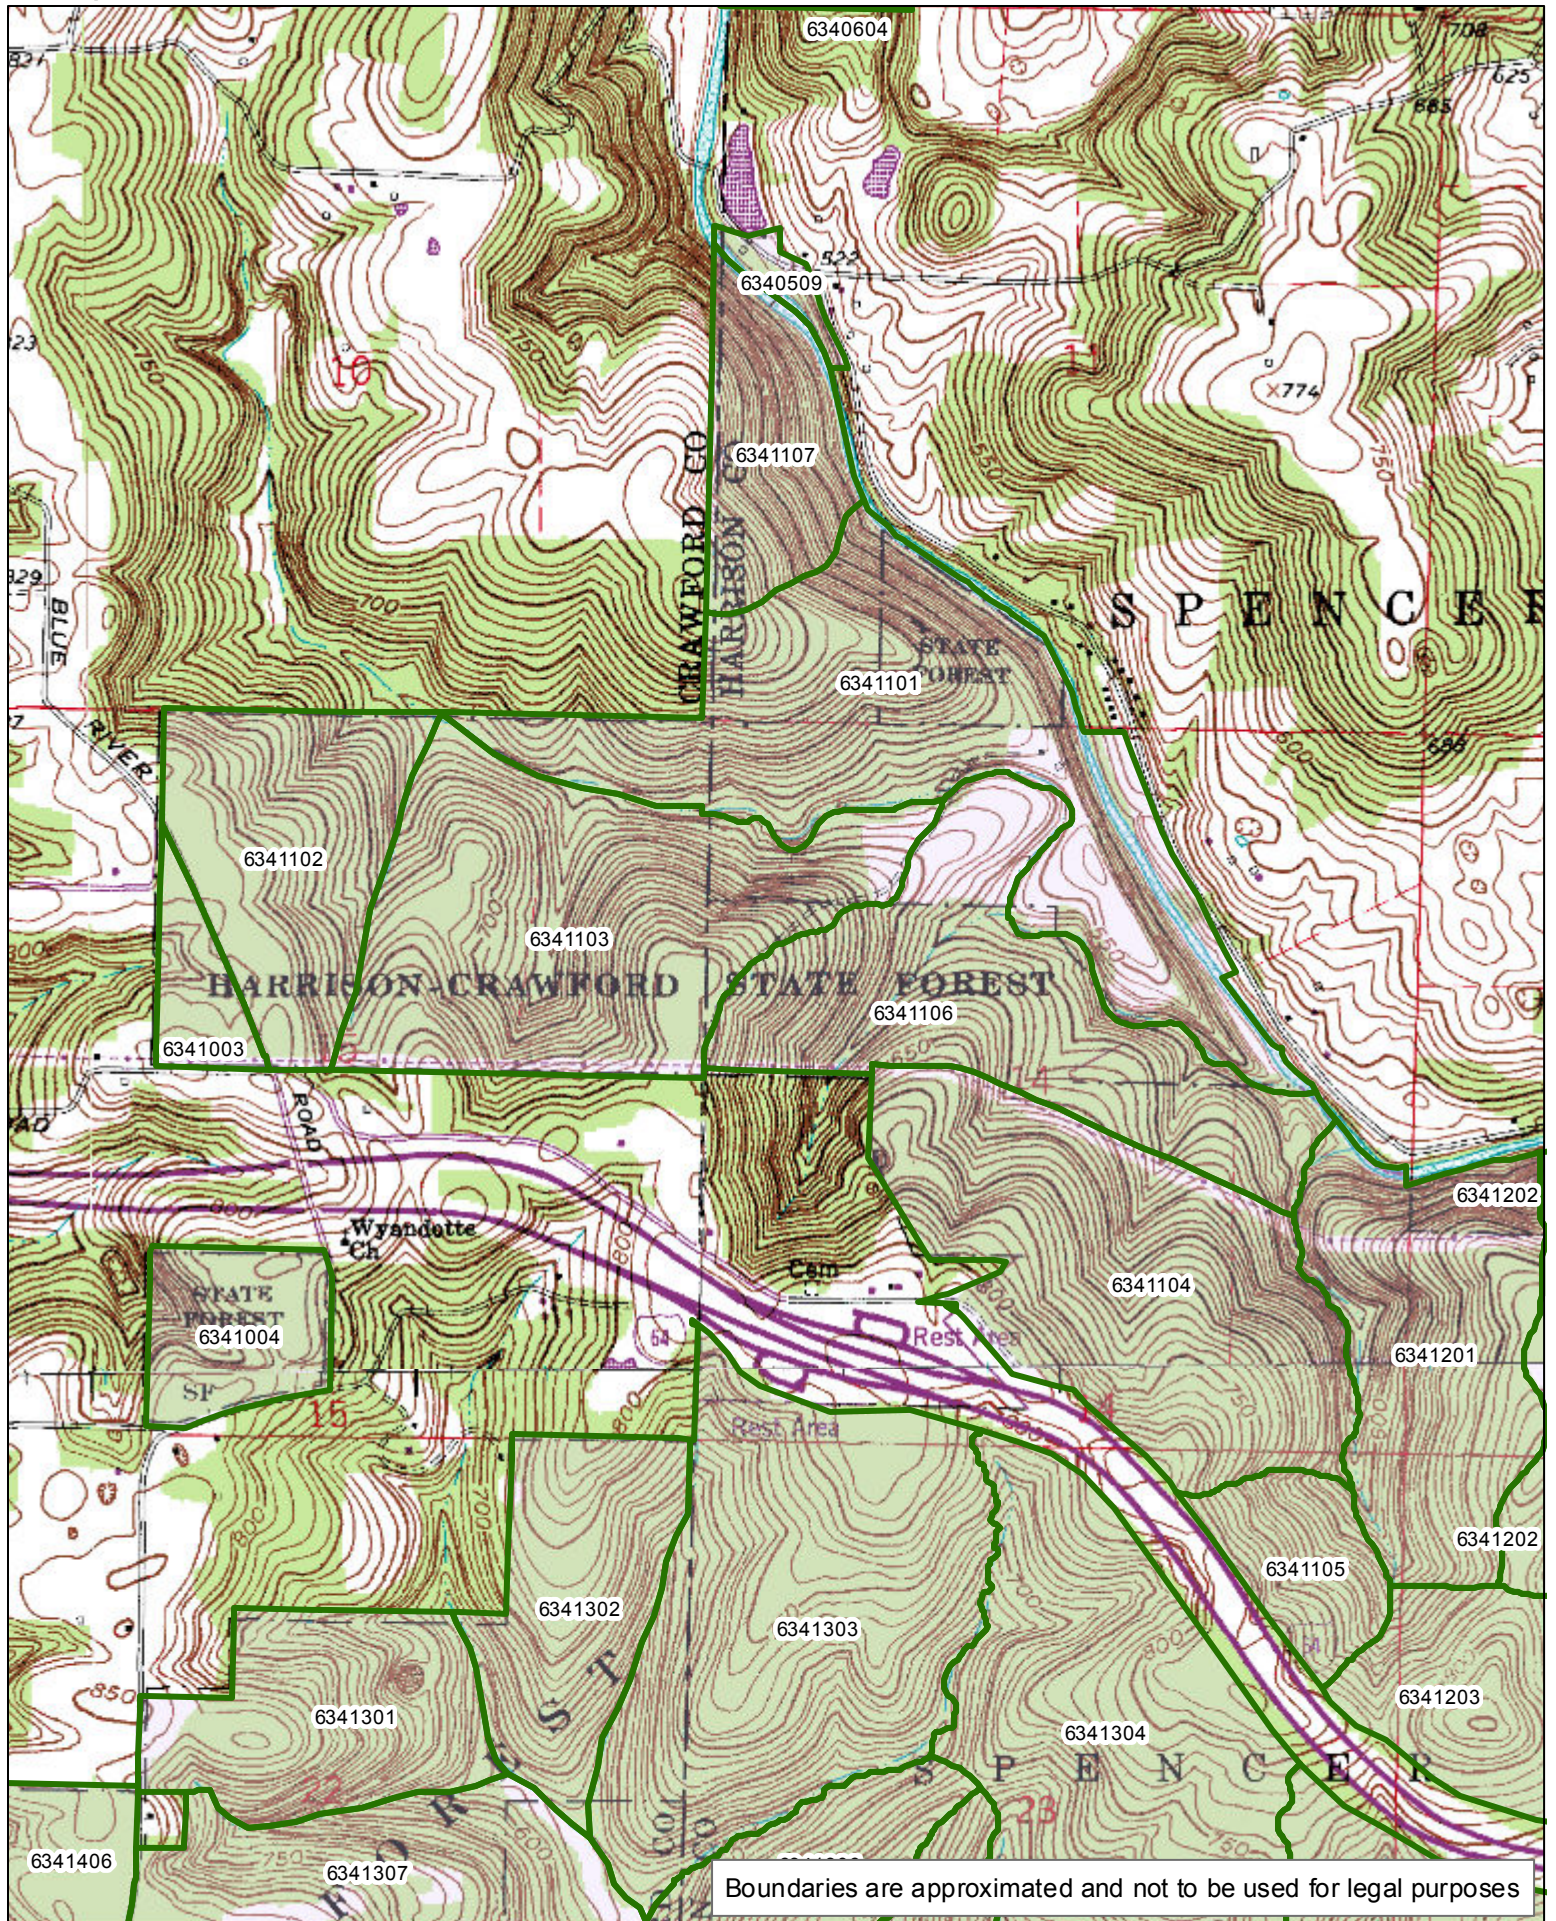

HARRISON-CRAWFORD STATE FOREST Compartment 11

[Click here to return to the top of the document](#)

1:17,080

Boundaries are approximated and not to be used for legal purposes