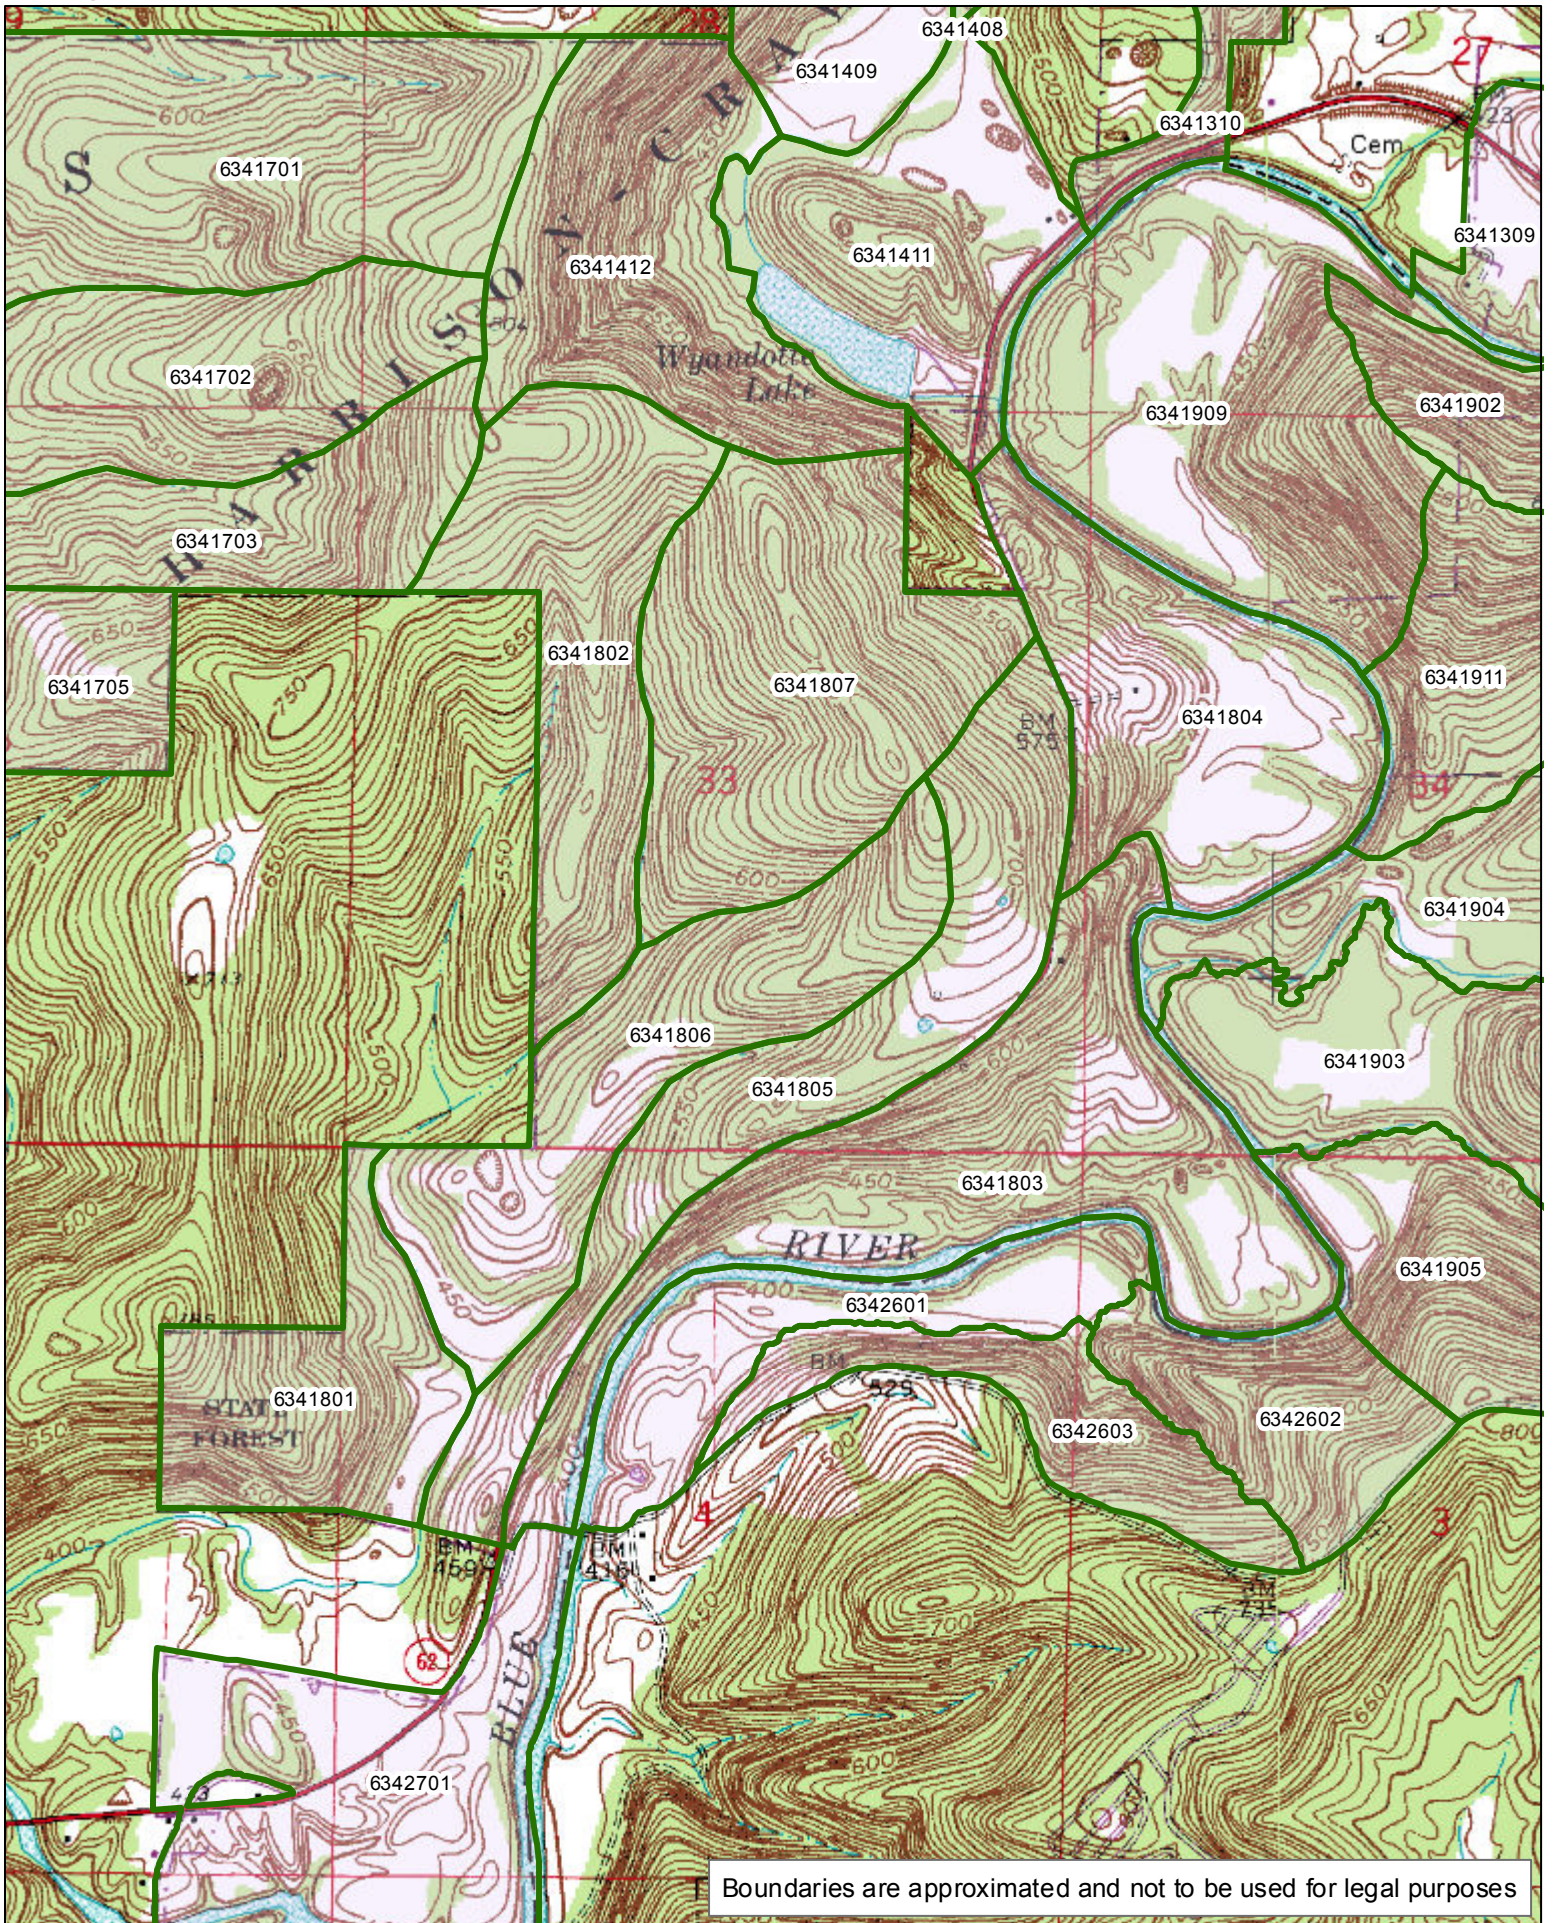

HARRISON-CRAWFORD STATE FOREST Compartment 18

[Click here to return to the top of the document](#)

1:16,710

Boundaries are approximated and not to be used for legal purposes