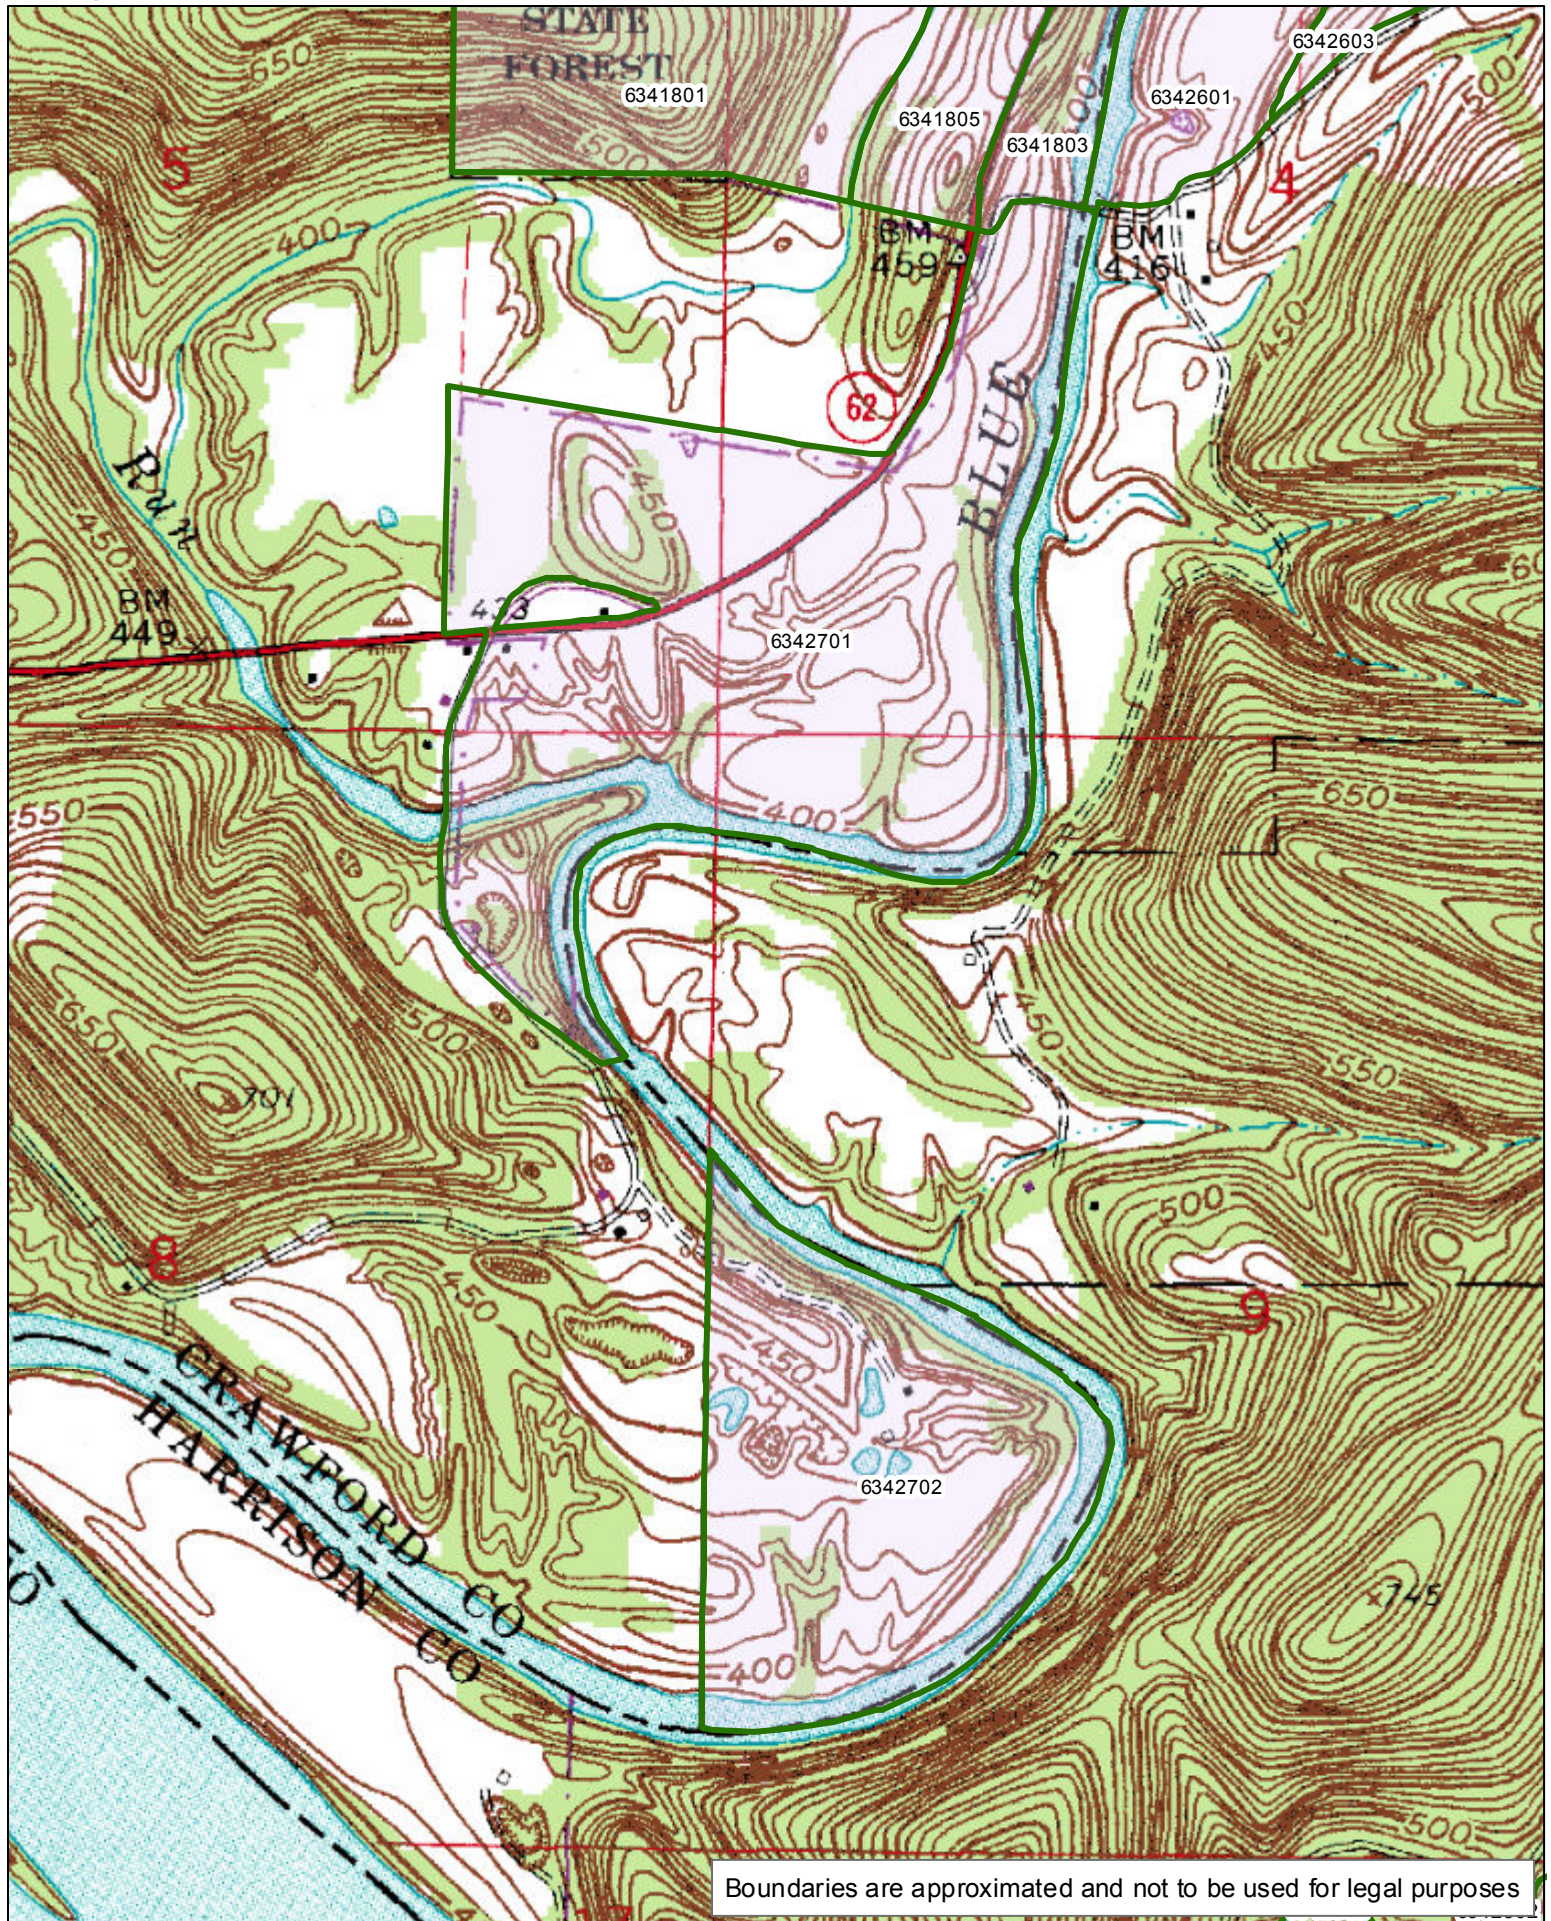

HARRISON-CRAWFORD STATE FOREST Compartment 27

[Click here to return to the top of the document](#)

1:10,940