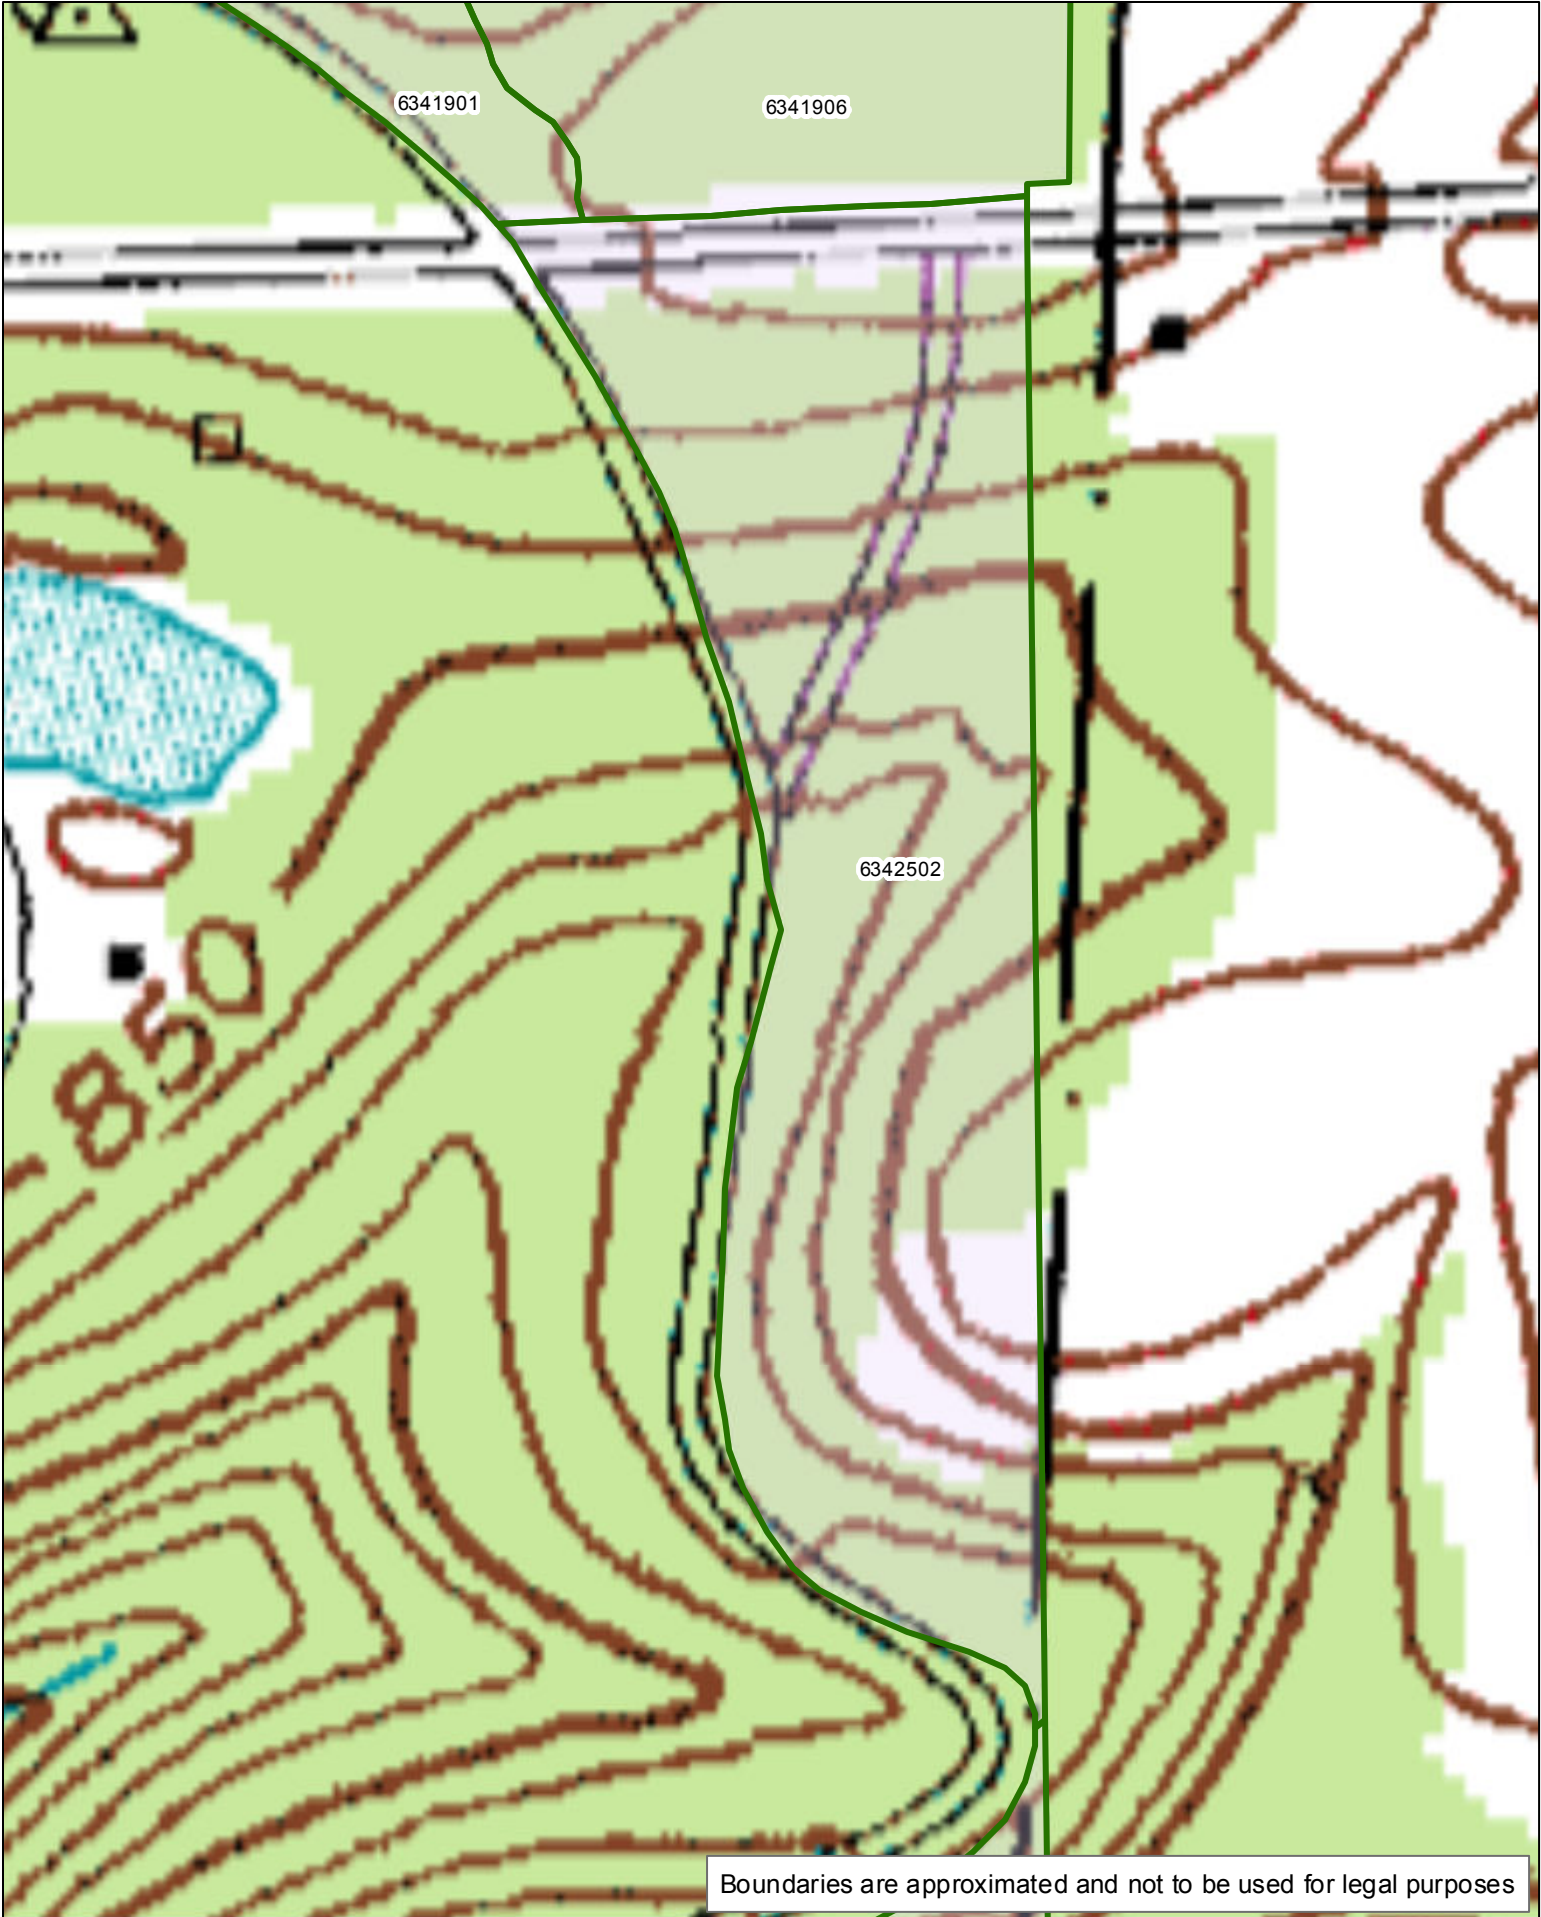

HARRISON-CRAWFORD STATE FOREST
Compartment 25

[Click here to return to the top of the document](#)

1:2,640

Boundaries are approximated and not to be used for legal purposes