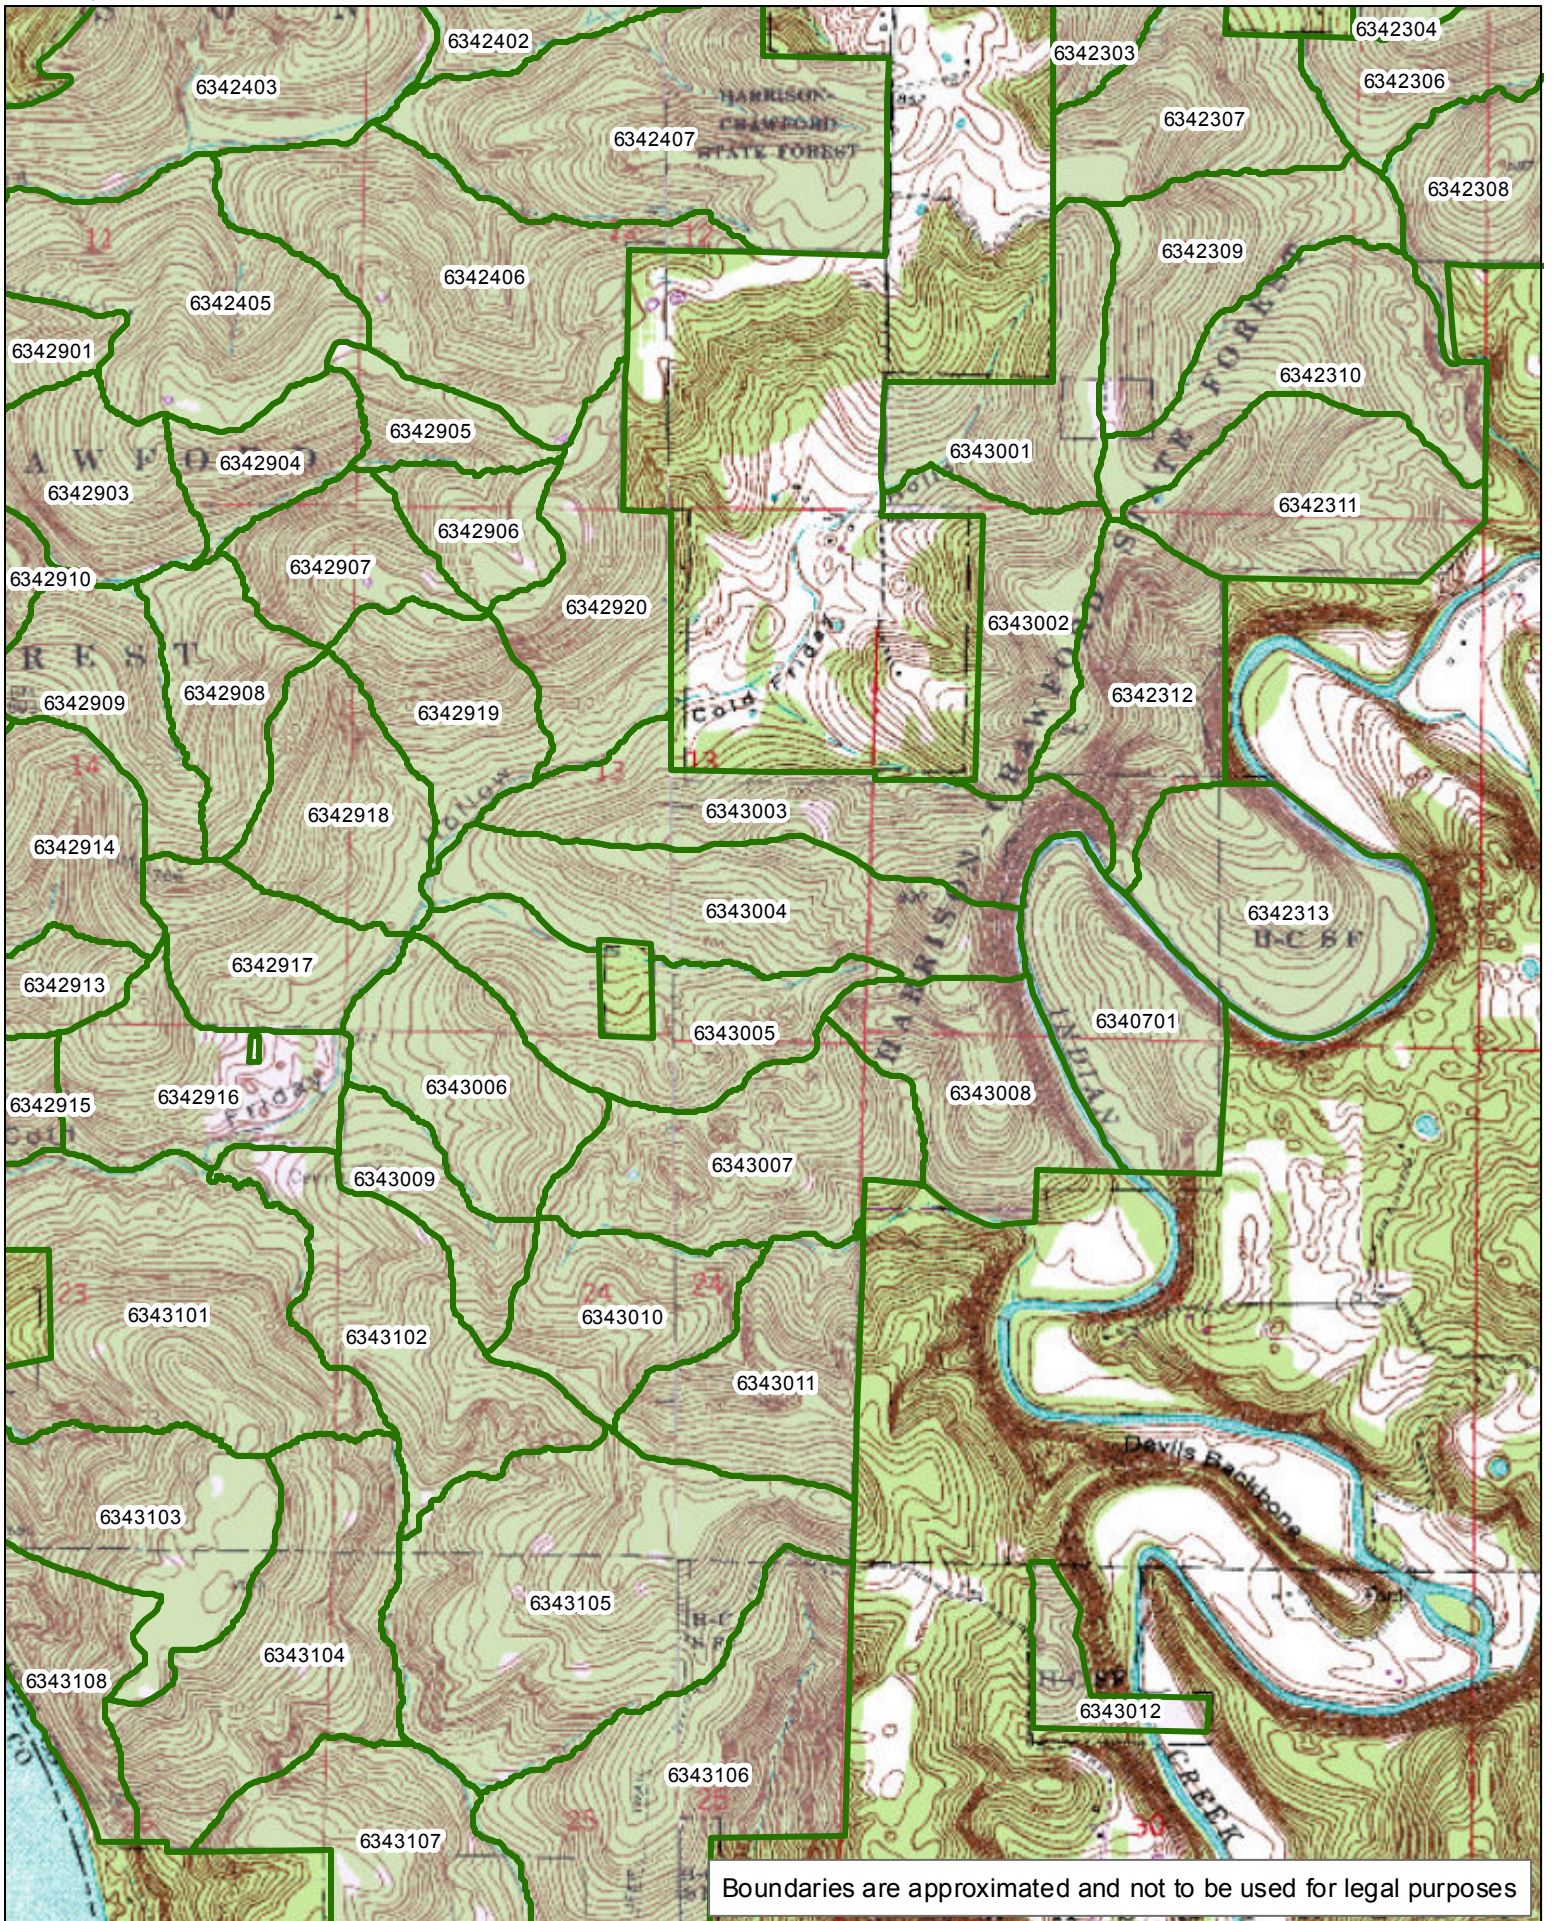

HARRISON-CRAWFORD STATE FOREST Compartment 30

[Click here to return to the top of the document](#)

1:23,420

Boundaries are approximated and not to be used for legal purposes