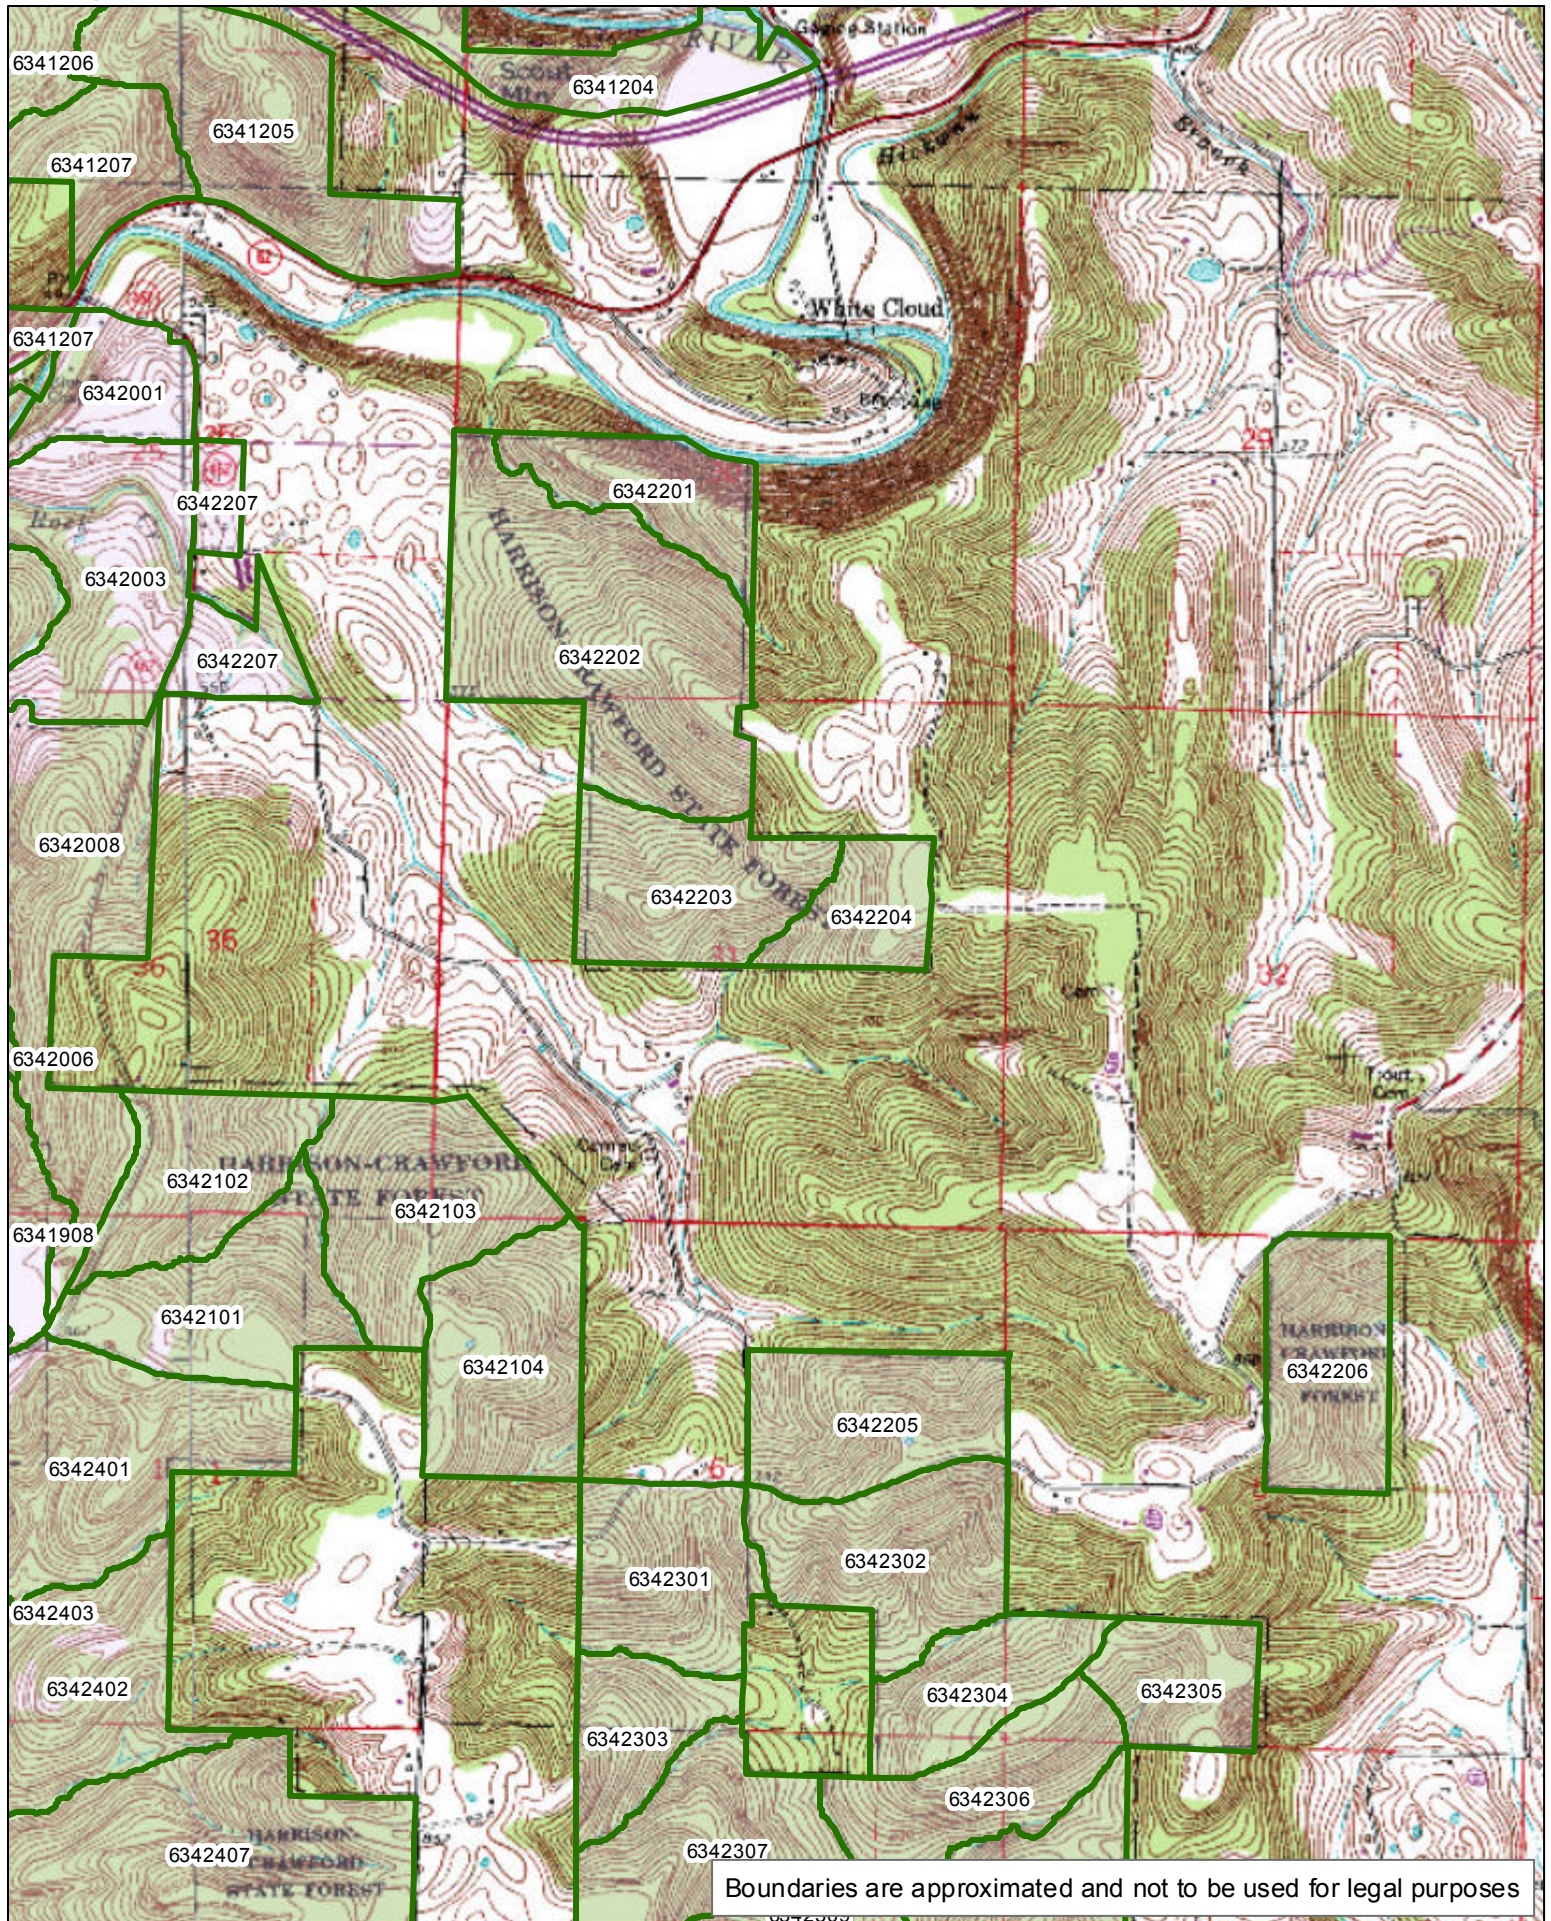

HARRISON-CRAWFORD STATE FOREST Compartment 22

[Click here to return to the top of the document](#)

1:23,840

Boundaries are approximated and not to be used for legal purposes