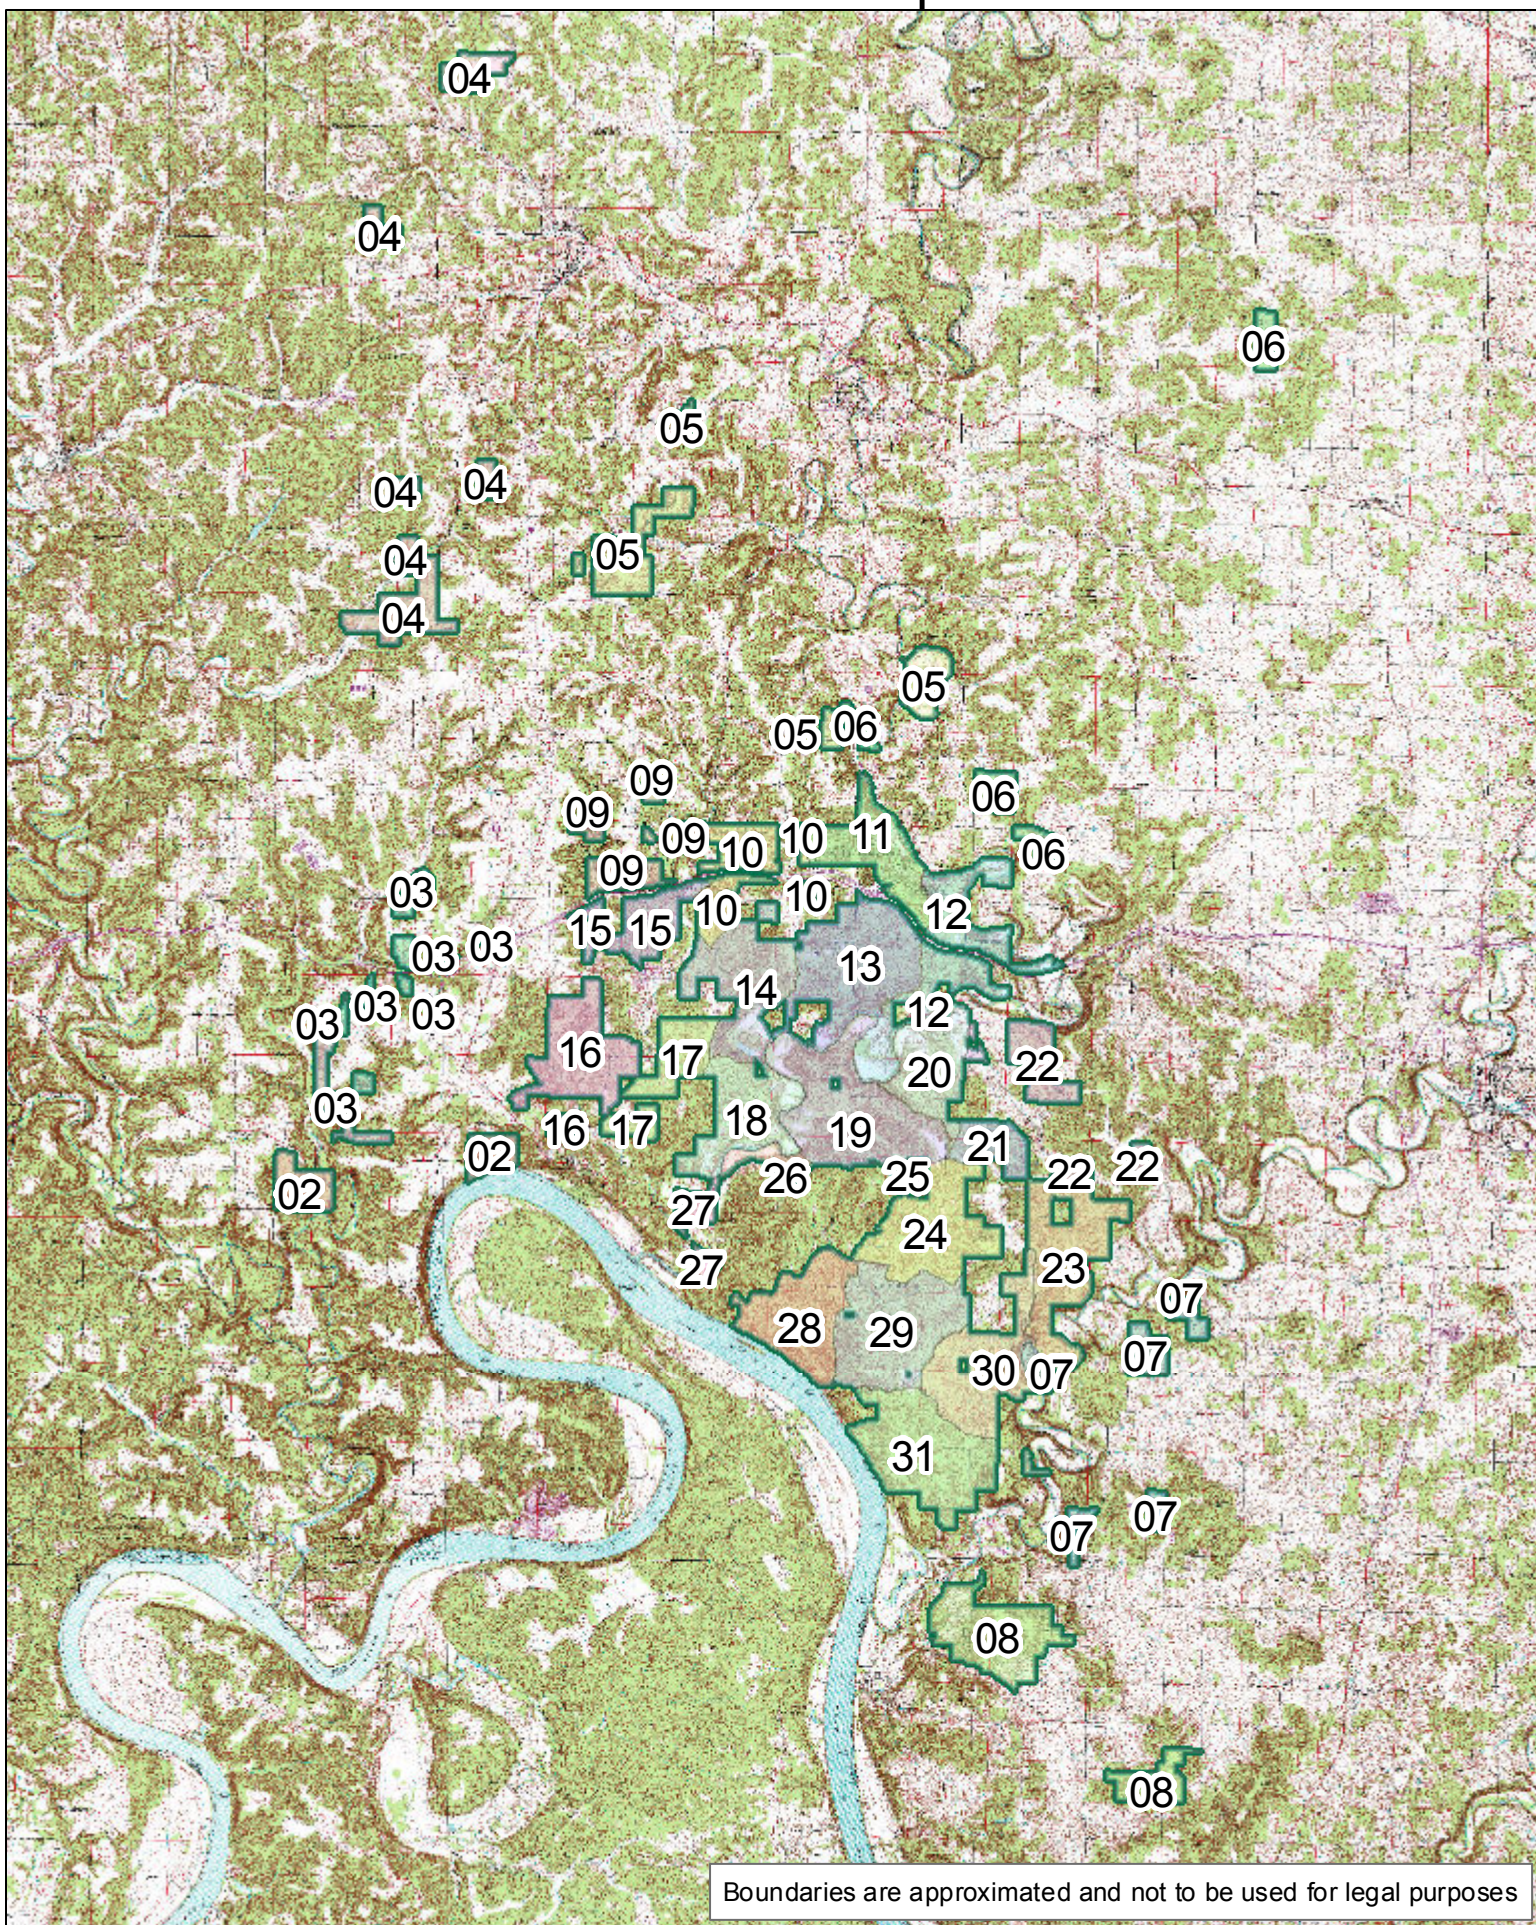

# Harrison-Crawford State Forest Compartments

1:158,000

Boundaries are approximated and not to be used for legal purposes