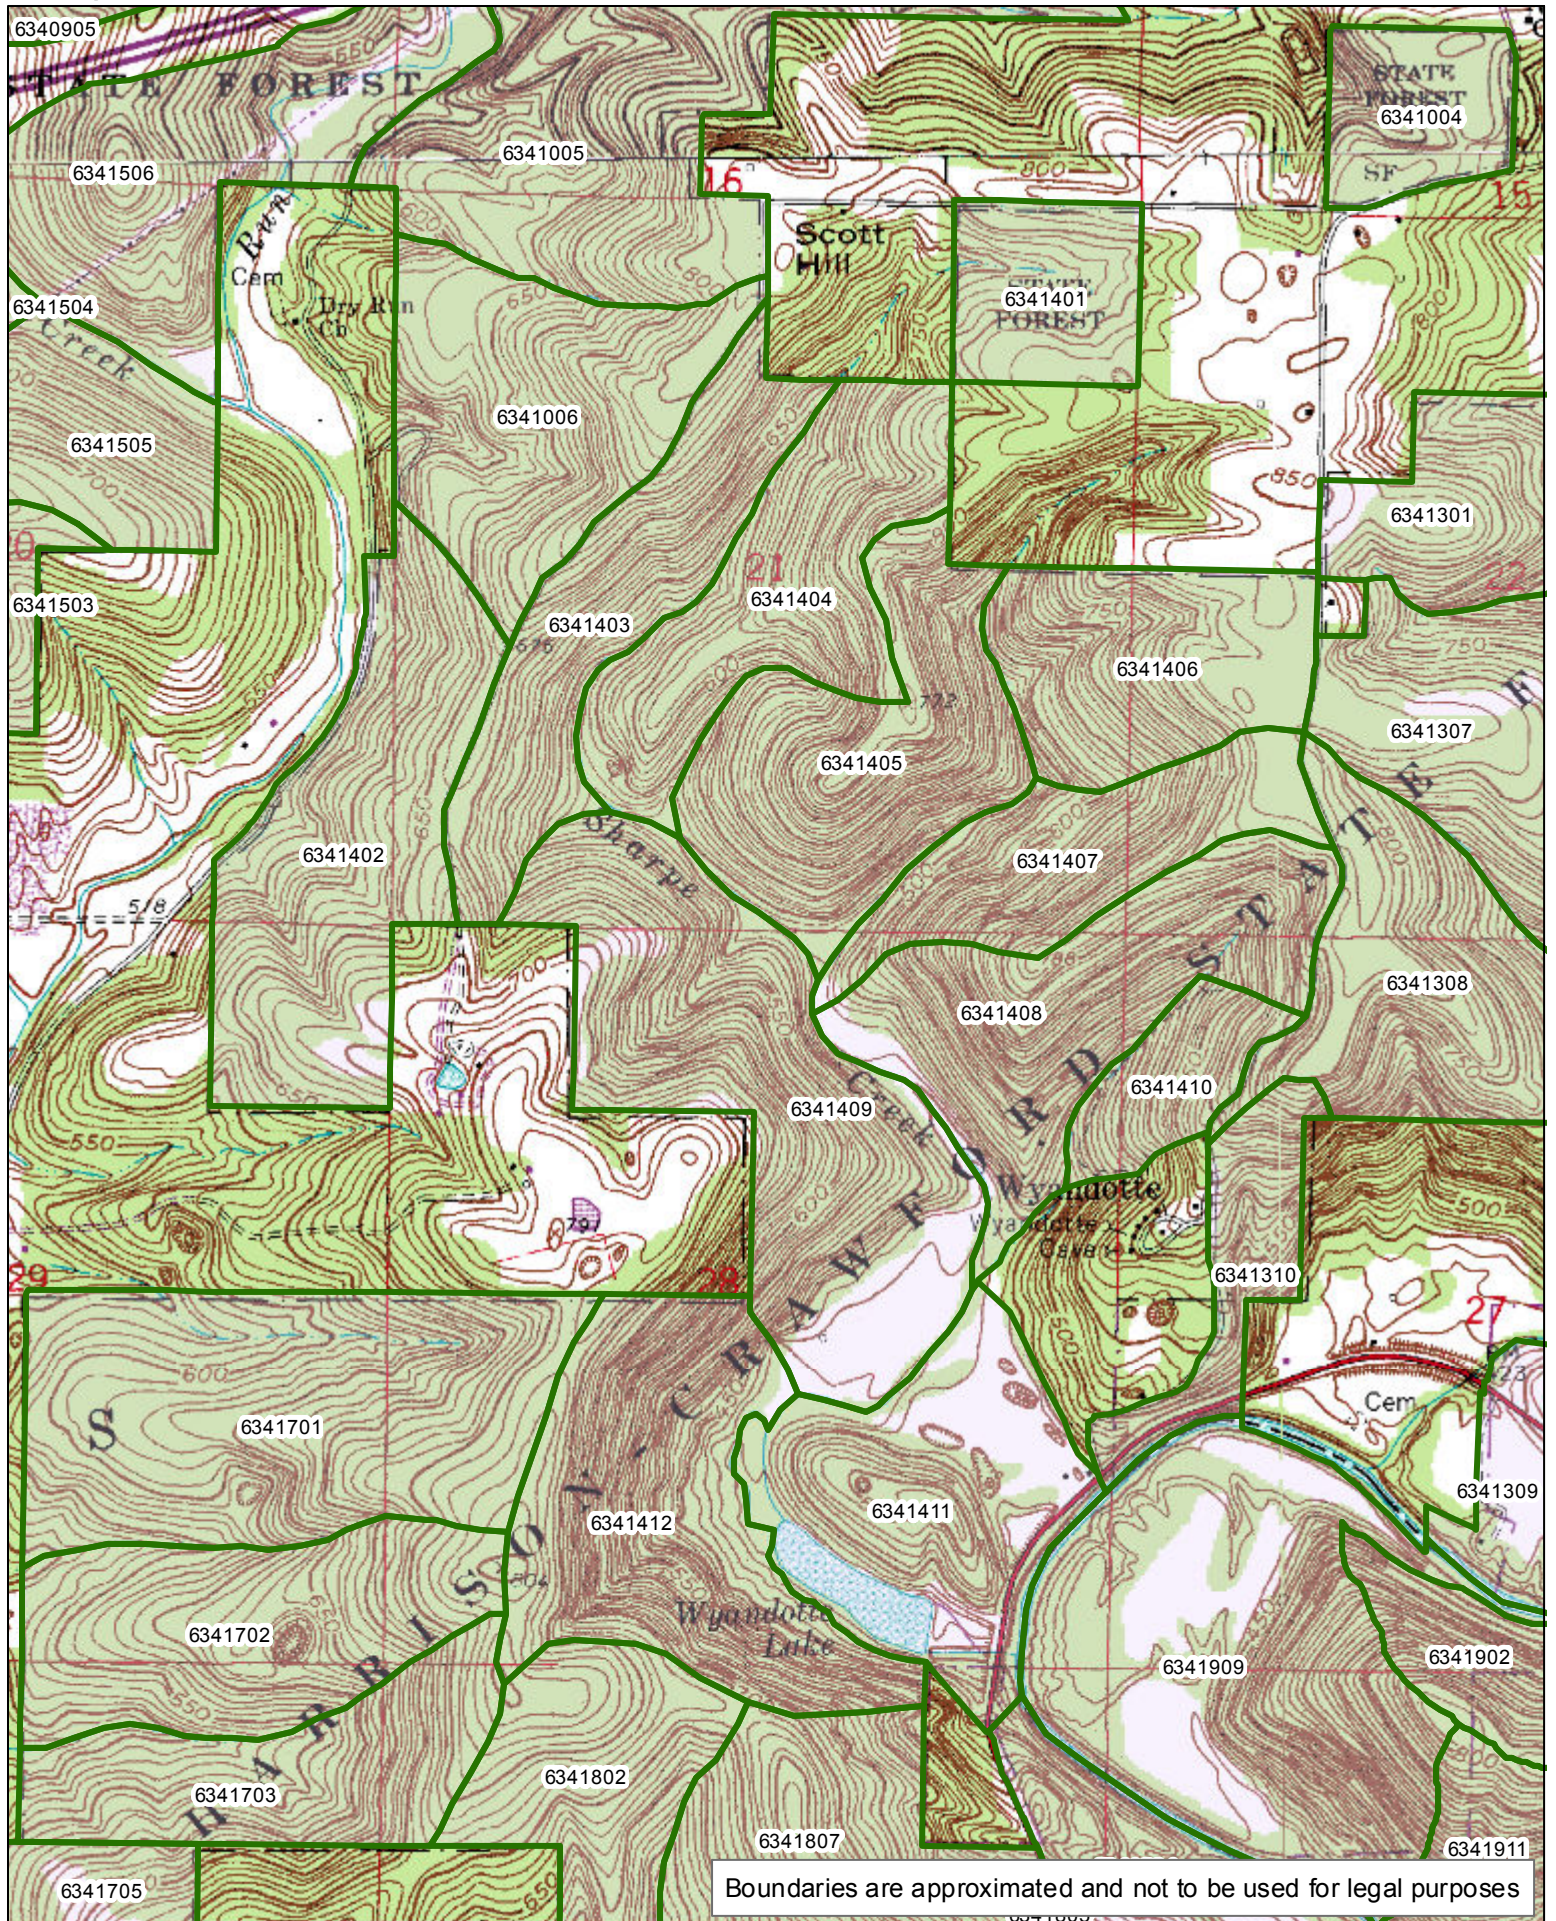

HARRISON-CRAWFORD STATE FOREST Compartment 14

[Click here to return to the top of the document](#)

1:16,840

Boundaries are approximated and not to be used for legal purposes