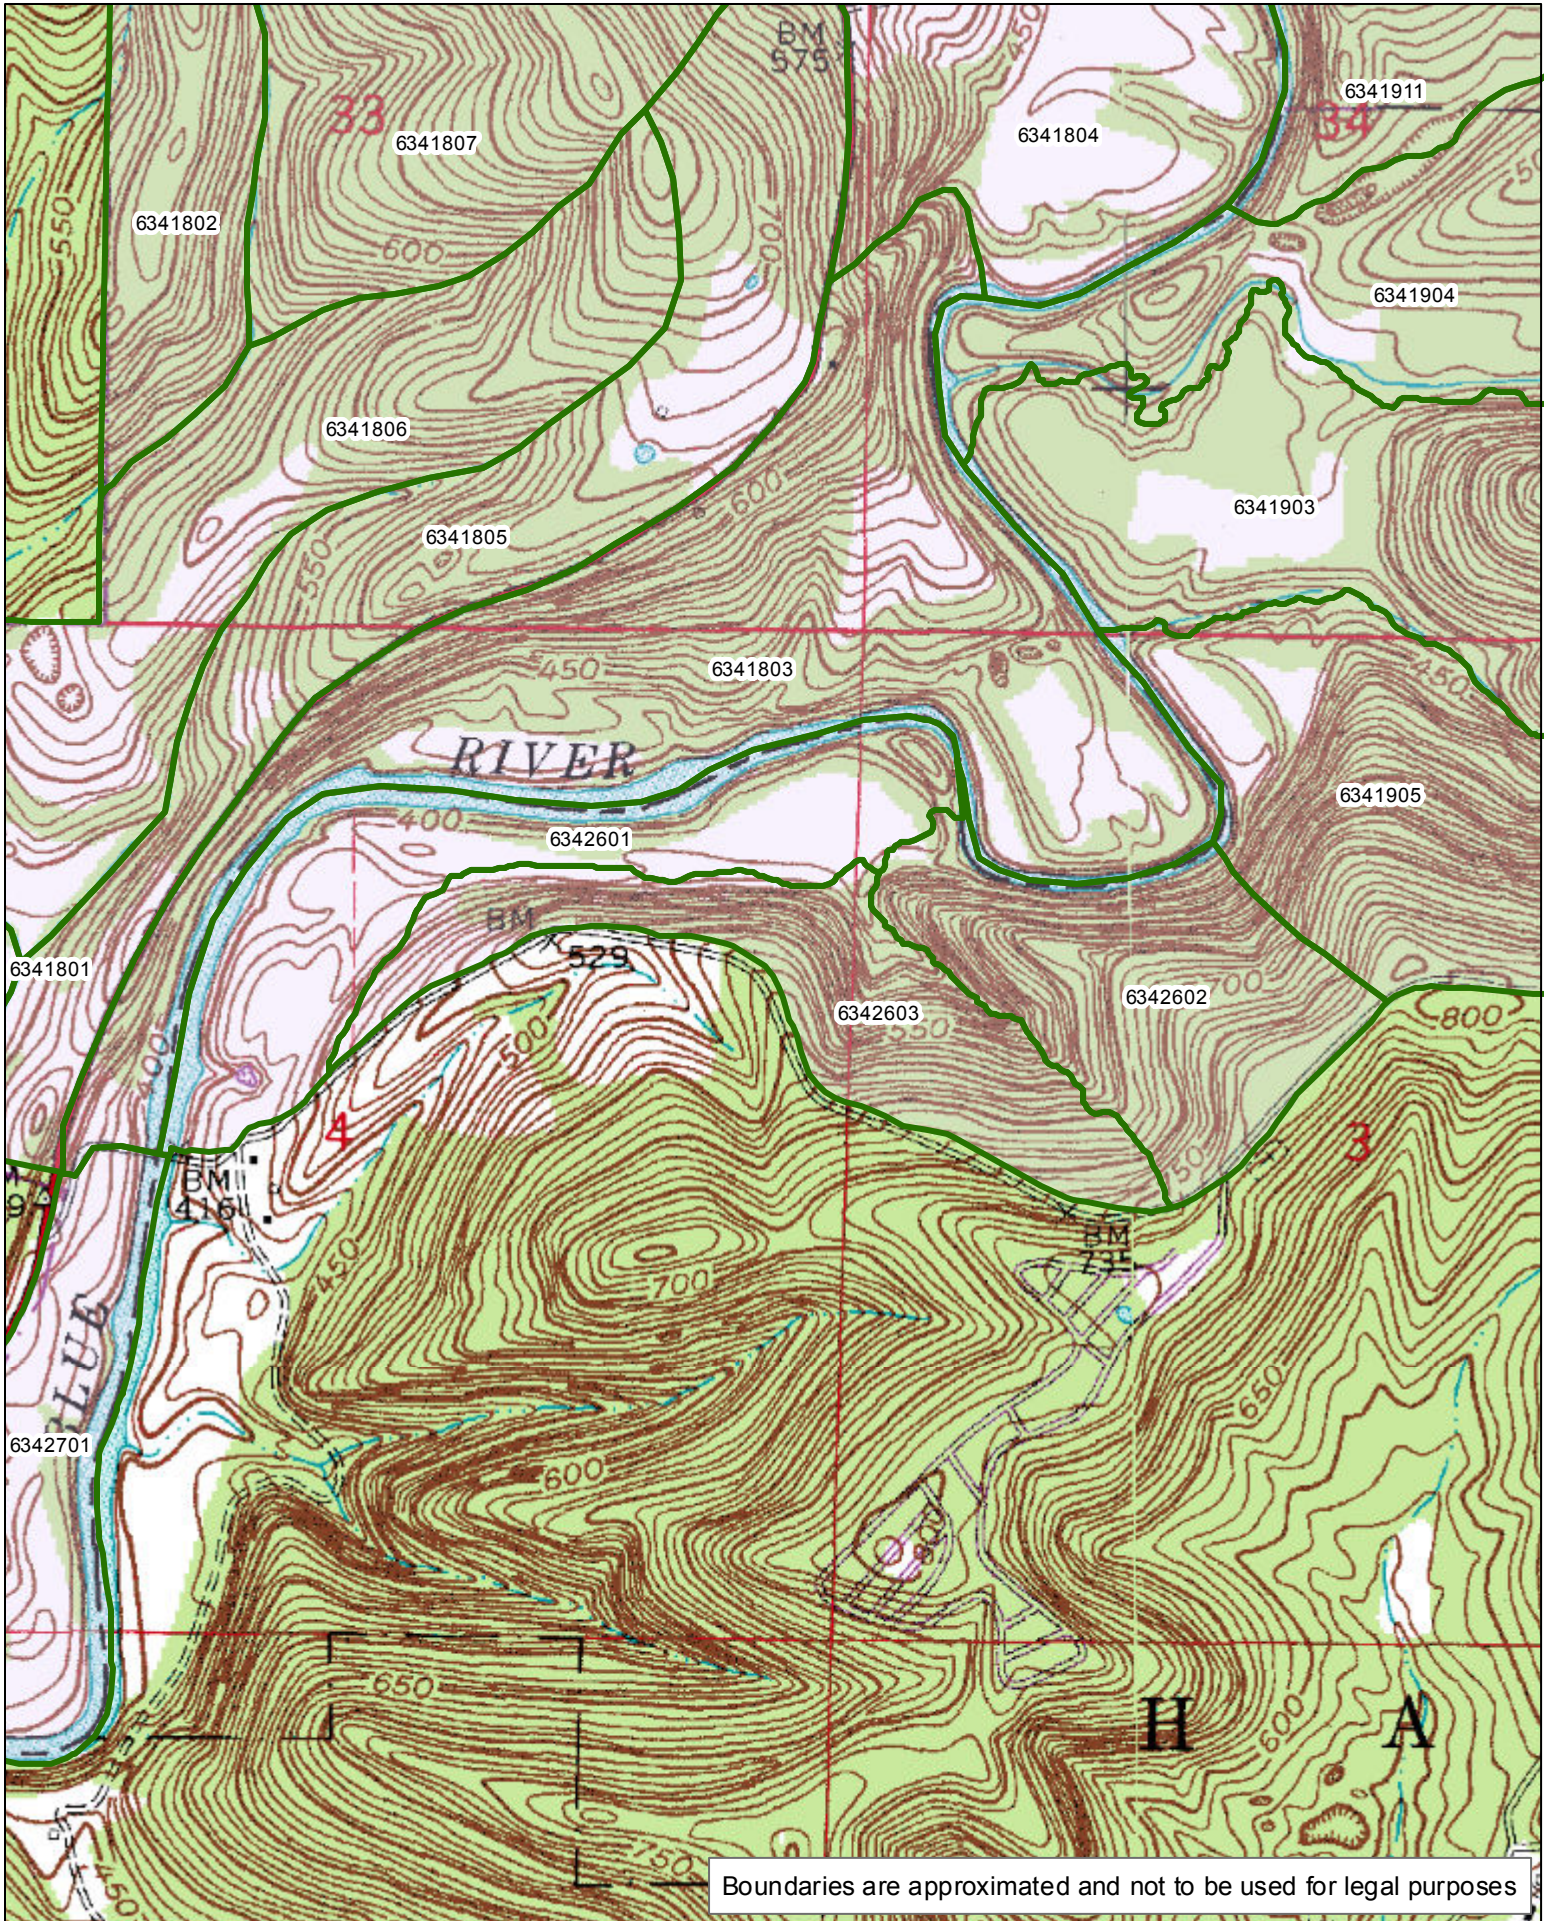

HARRISON-CRAWFORD STATE FOREST
Compartment 26

[Click here to return to the top of the document](#)

1:12,080