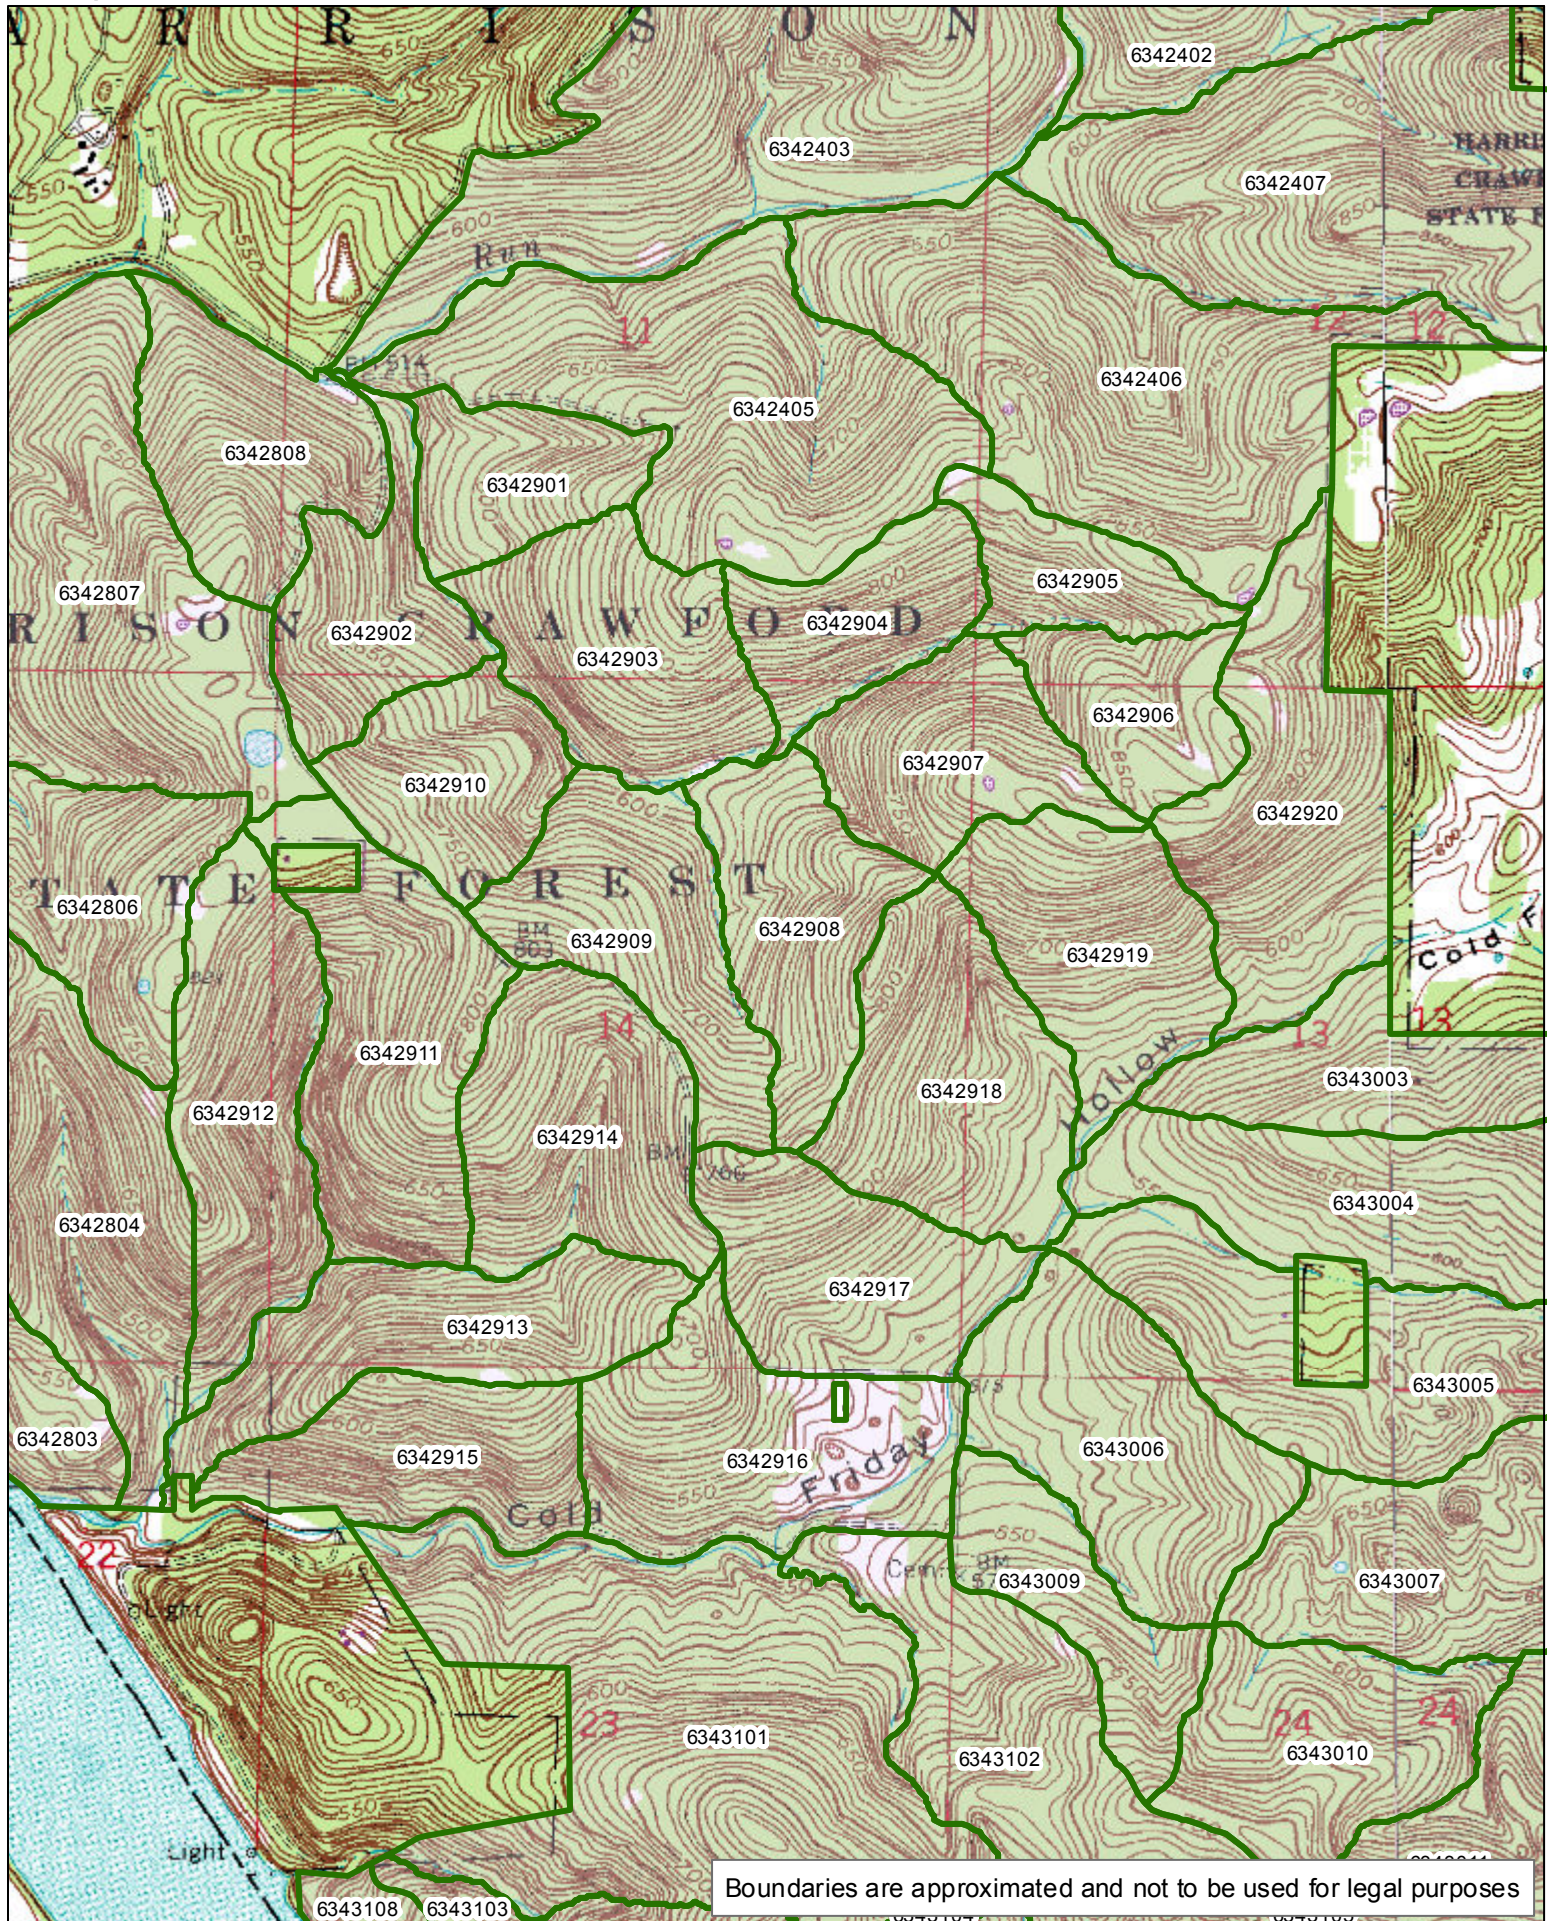

HARRISON-CRAWFORD STATE FOREST Compartment 29

[Click here to return to the top of the document](#)

1:17,720