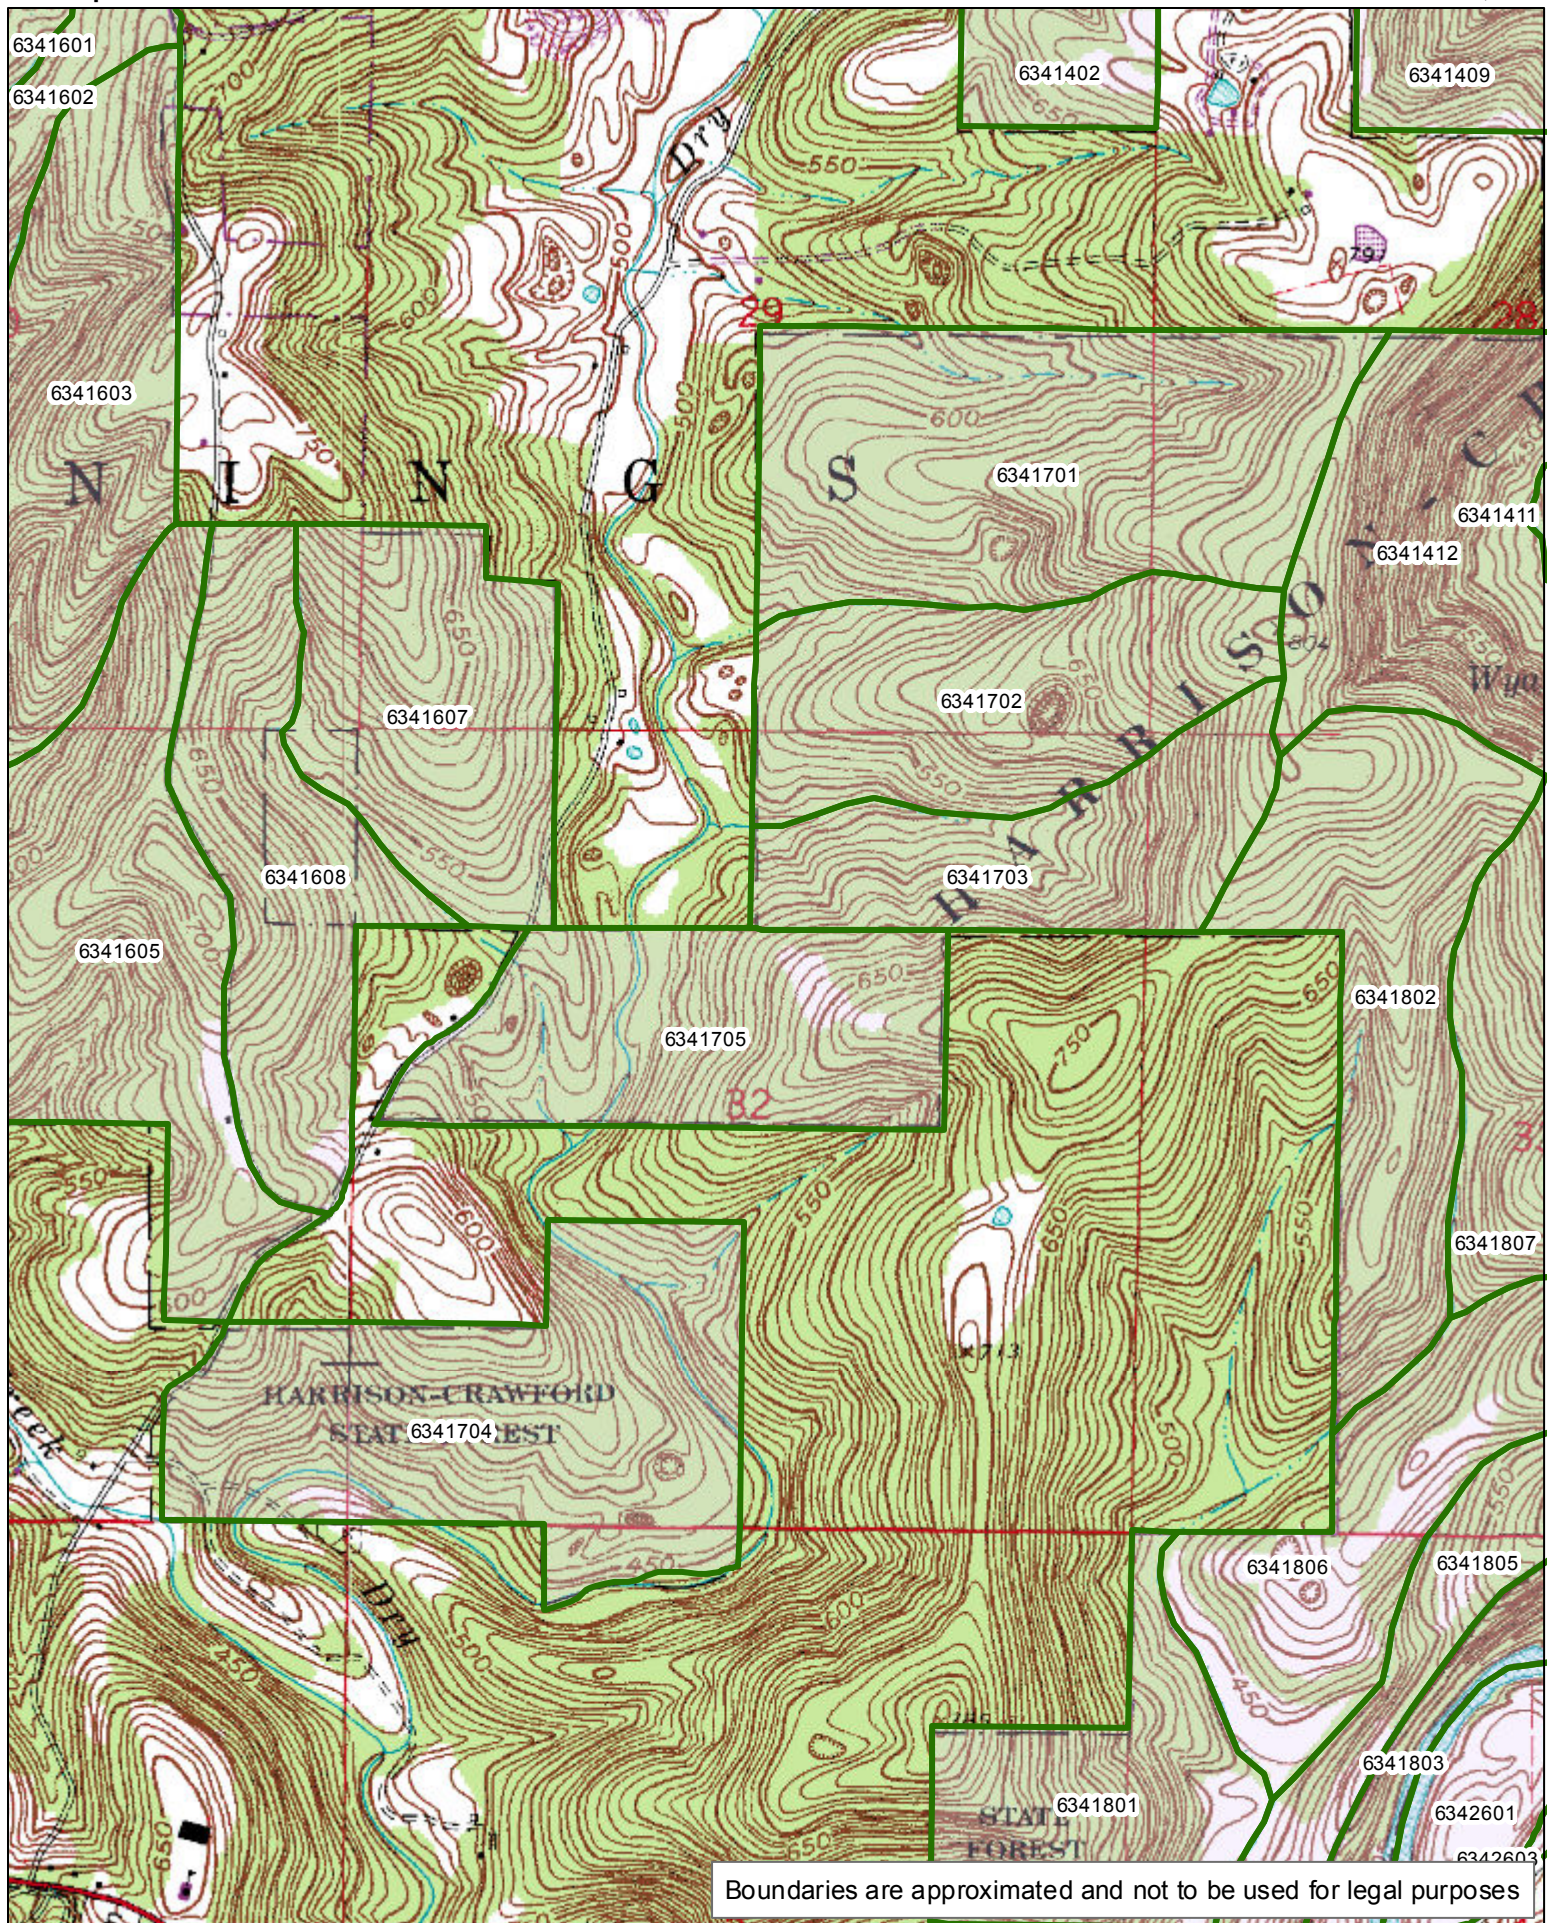

HARRISON-CRAWFORD STATE FOREST Compartment 17

[Click here to return to the top of the document](#)

1:15,440

Boundaries are approximated and not to be used for legal purposes