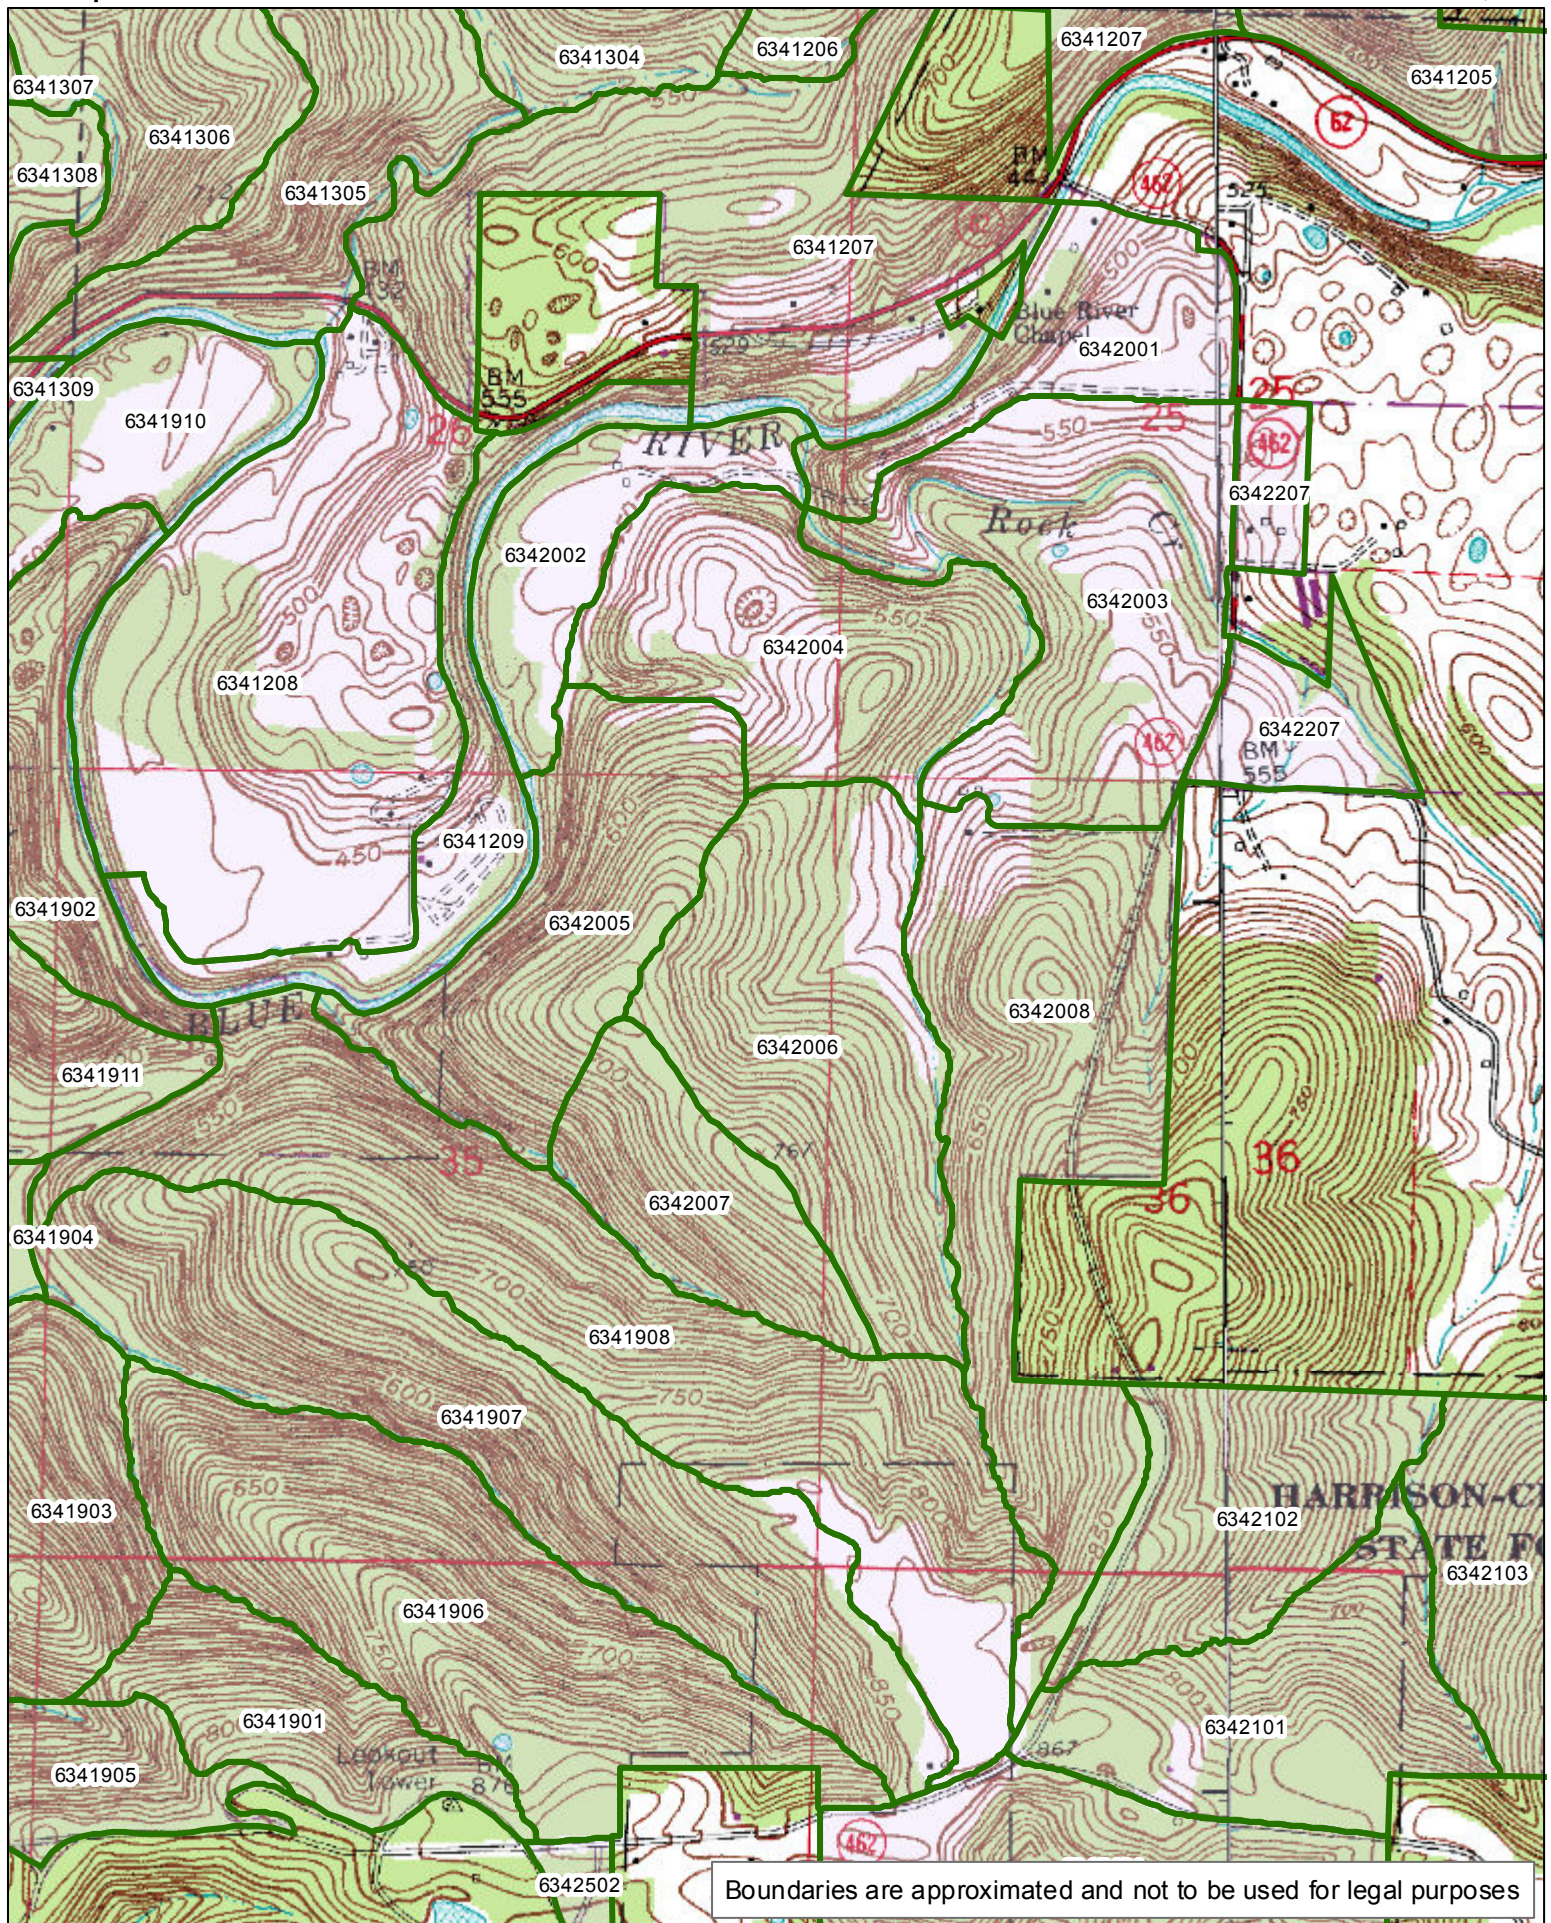

HARRISON-CRAWFORD STATE FOREST Compartment 20

[Click here to return to the top of the document](#)

1:15,730

Boundaries are approximated and not to be used for legal purposes