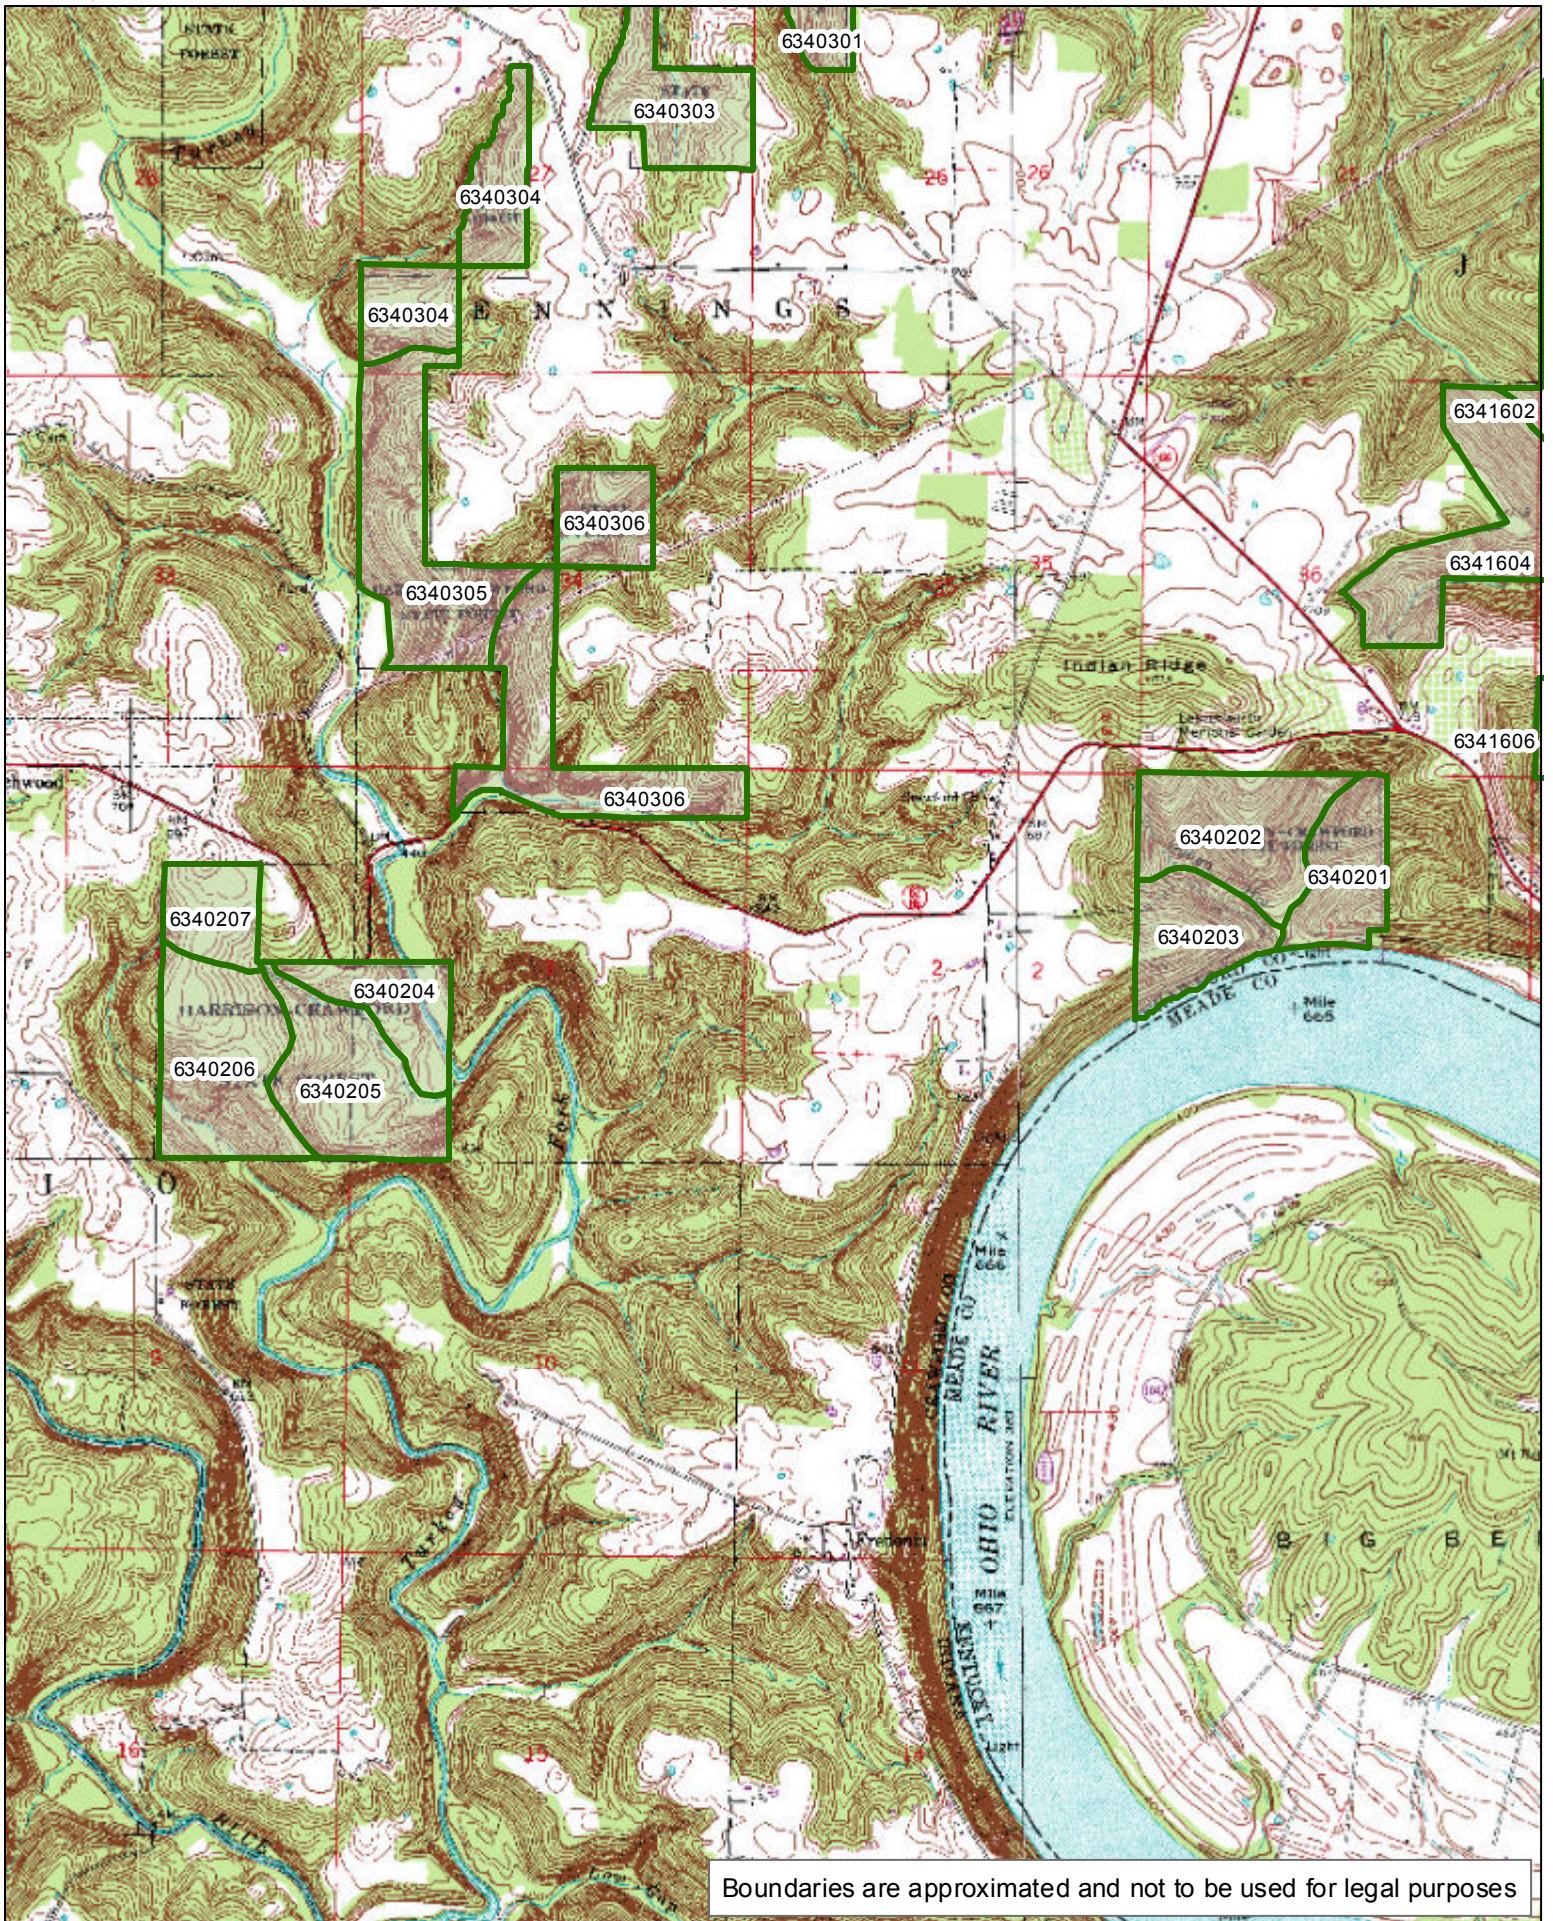

HARRISON-CRAWFORD STATE FOREST Compartment 02

[Click here to return to the top of the document](#)

1:31,150

Boundaries are approximated and not to be used for legal purposes