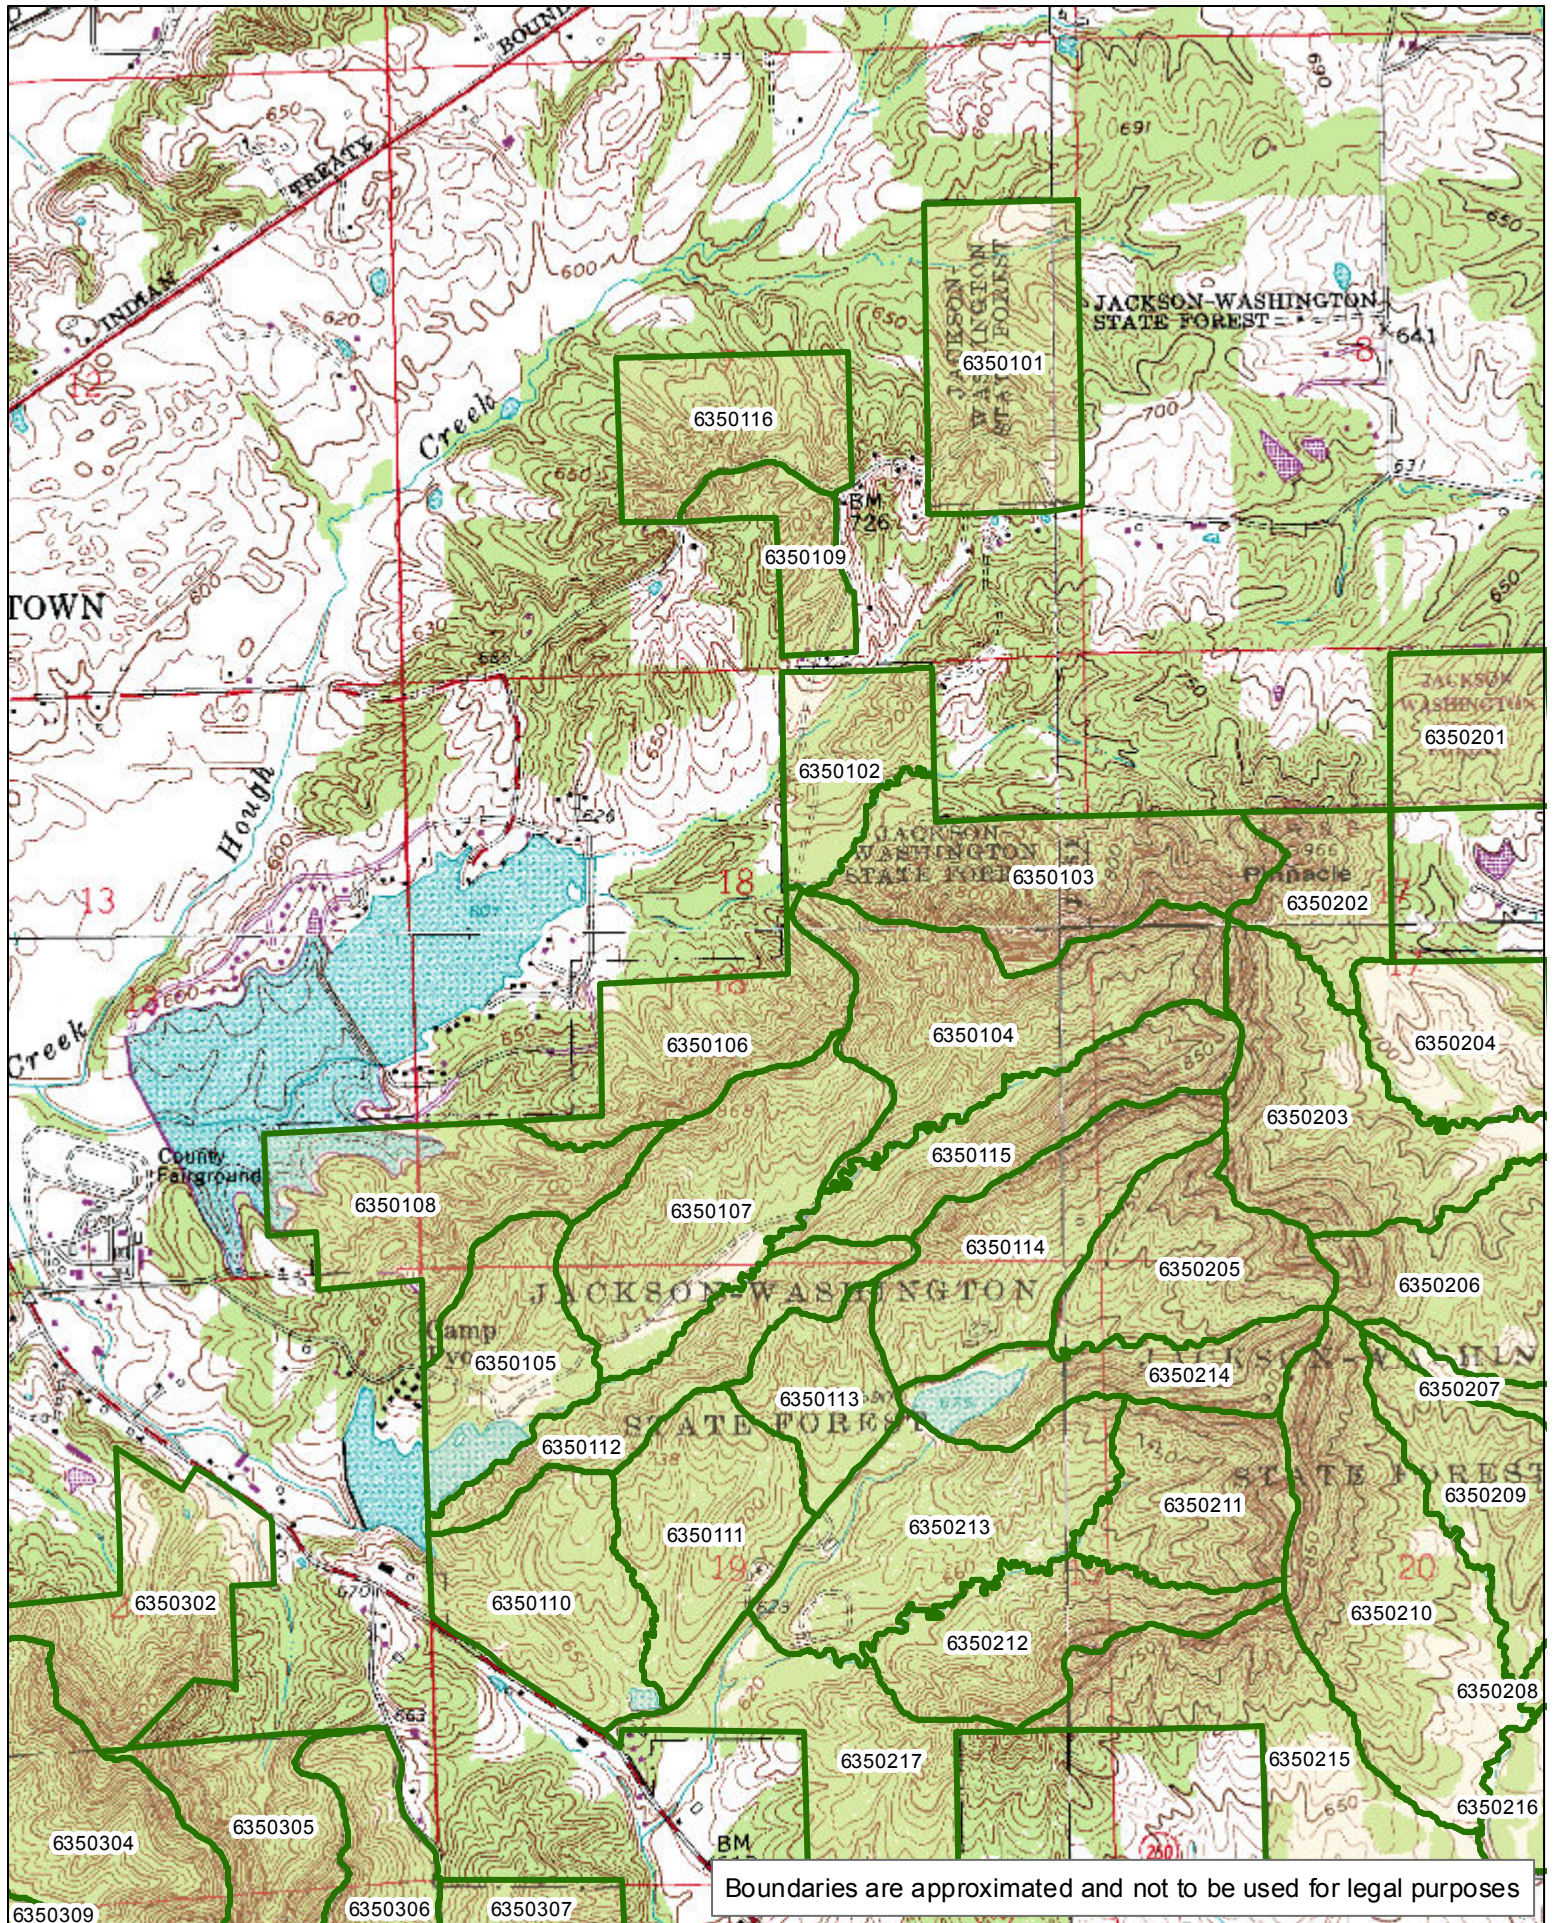

JACKSON-WASHINGTON STATE FOREST Compartment 01

[Click here to return to the top of the document](#)

1:19,900