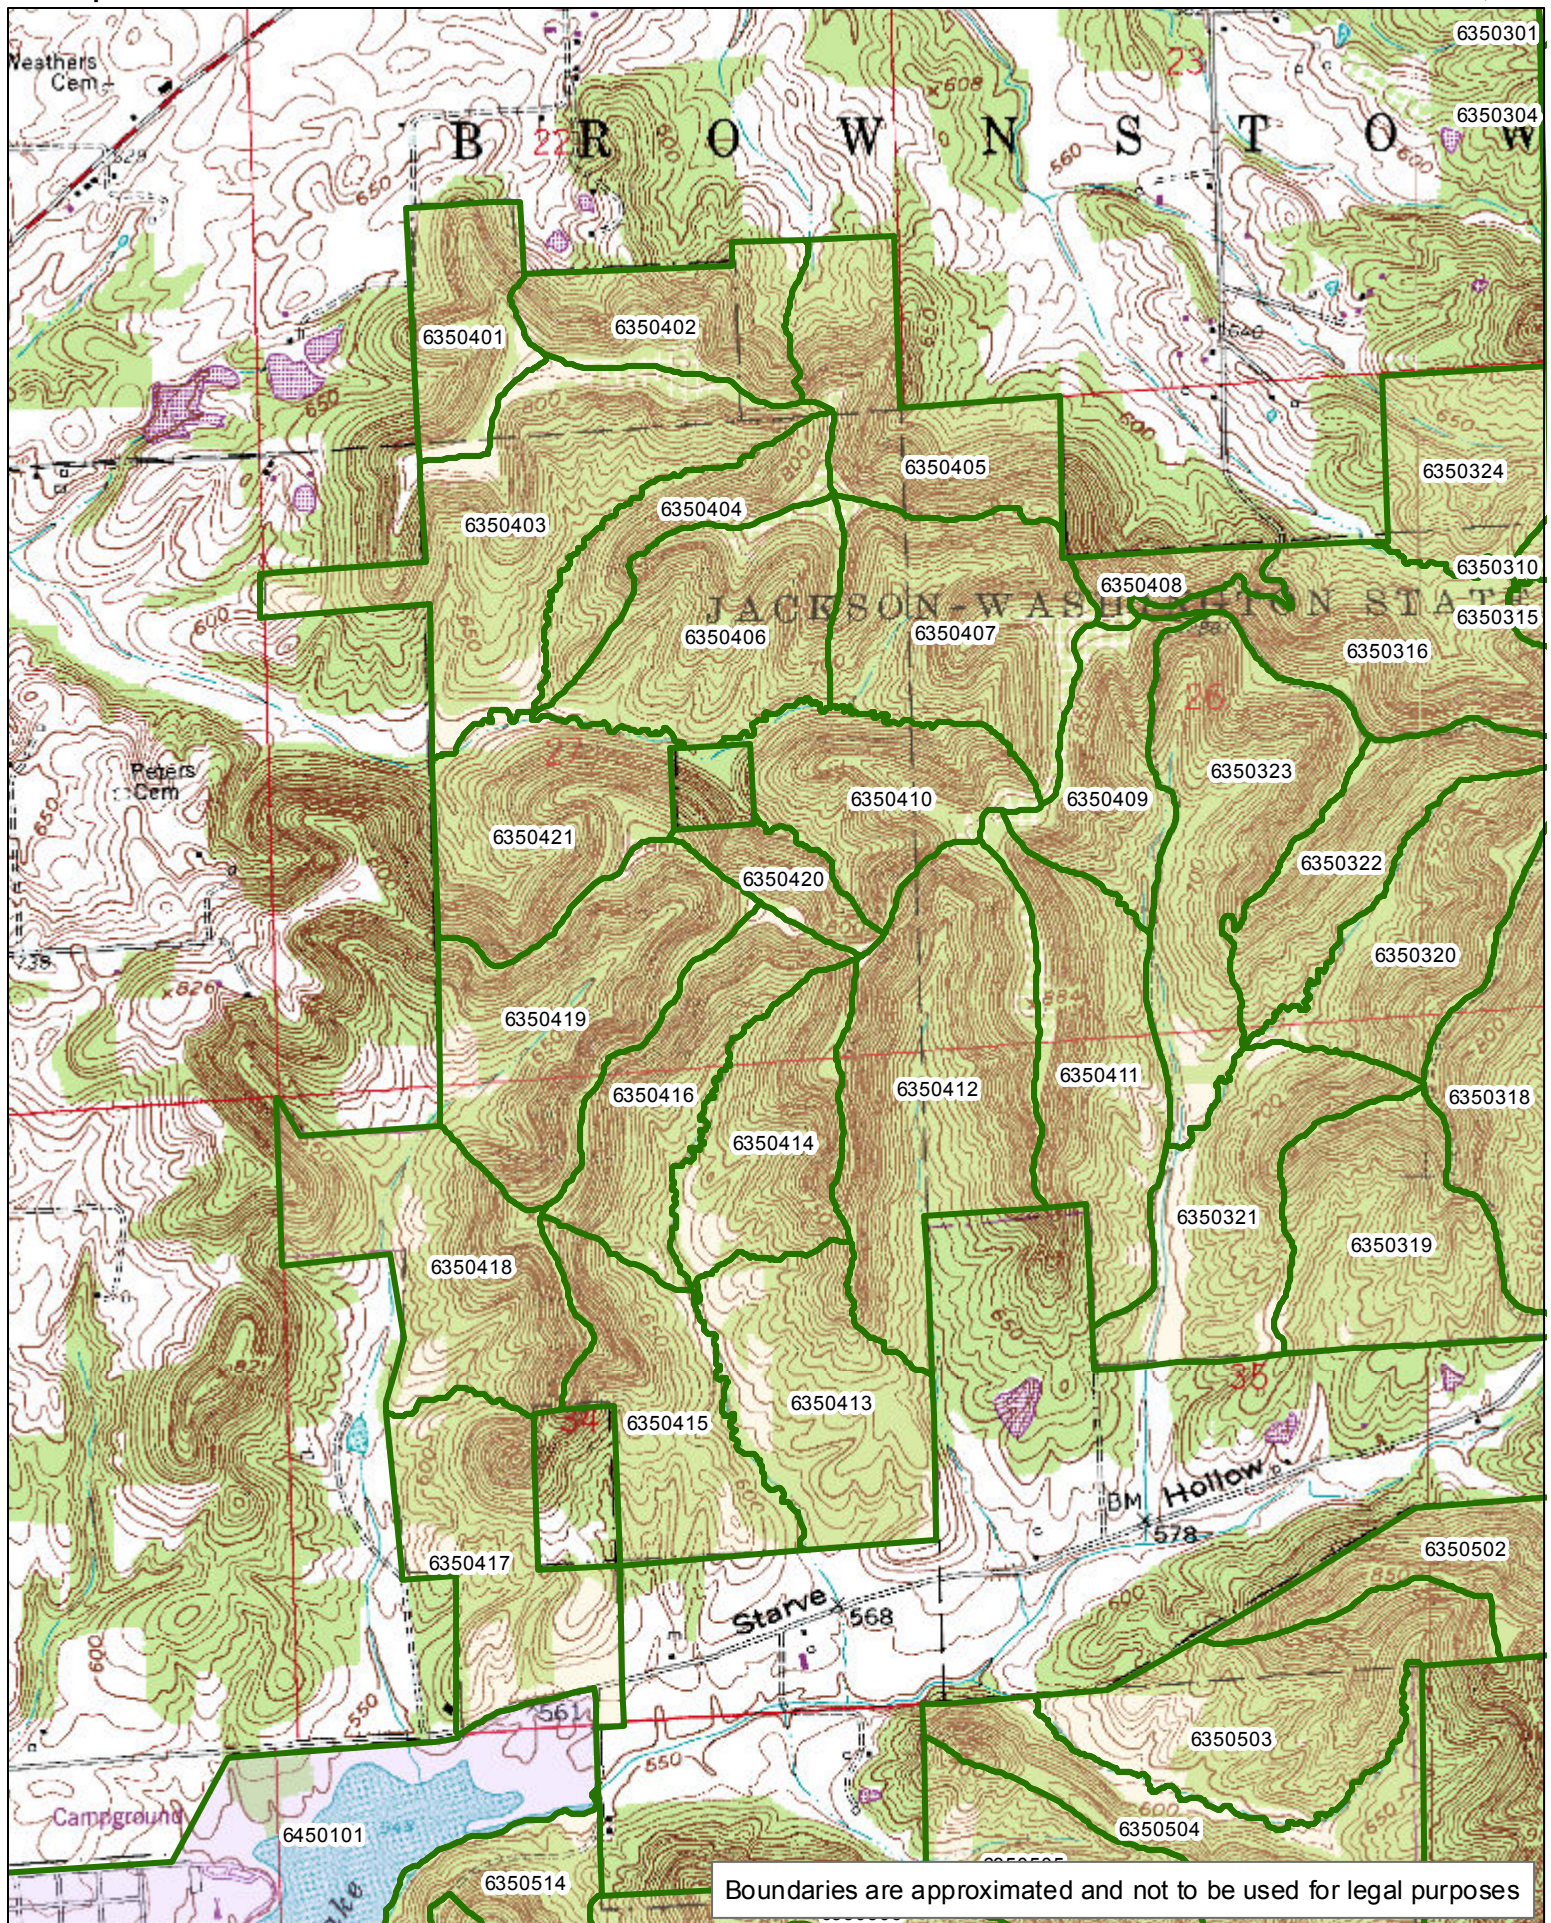

1:20,010

Boundaries are approximated and not to be used for legal purposes

JACKSON-WASHINGTON STATE FOREST Compartment 04

[Click here to return to the top of the document](#)

1:18,810

Boundaries are approximated and not to be used for legal purposes

[Click here to return to the top of the document](#)

1:38,560

Boundaries are approximated and not to be used for legal purposes

[Click here to return to the top of the document](#)

Boundaries are approximated and not to be used for legal purposes