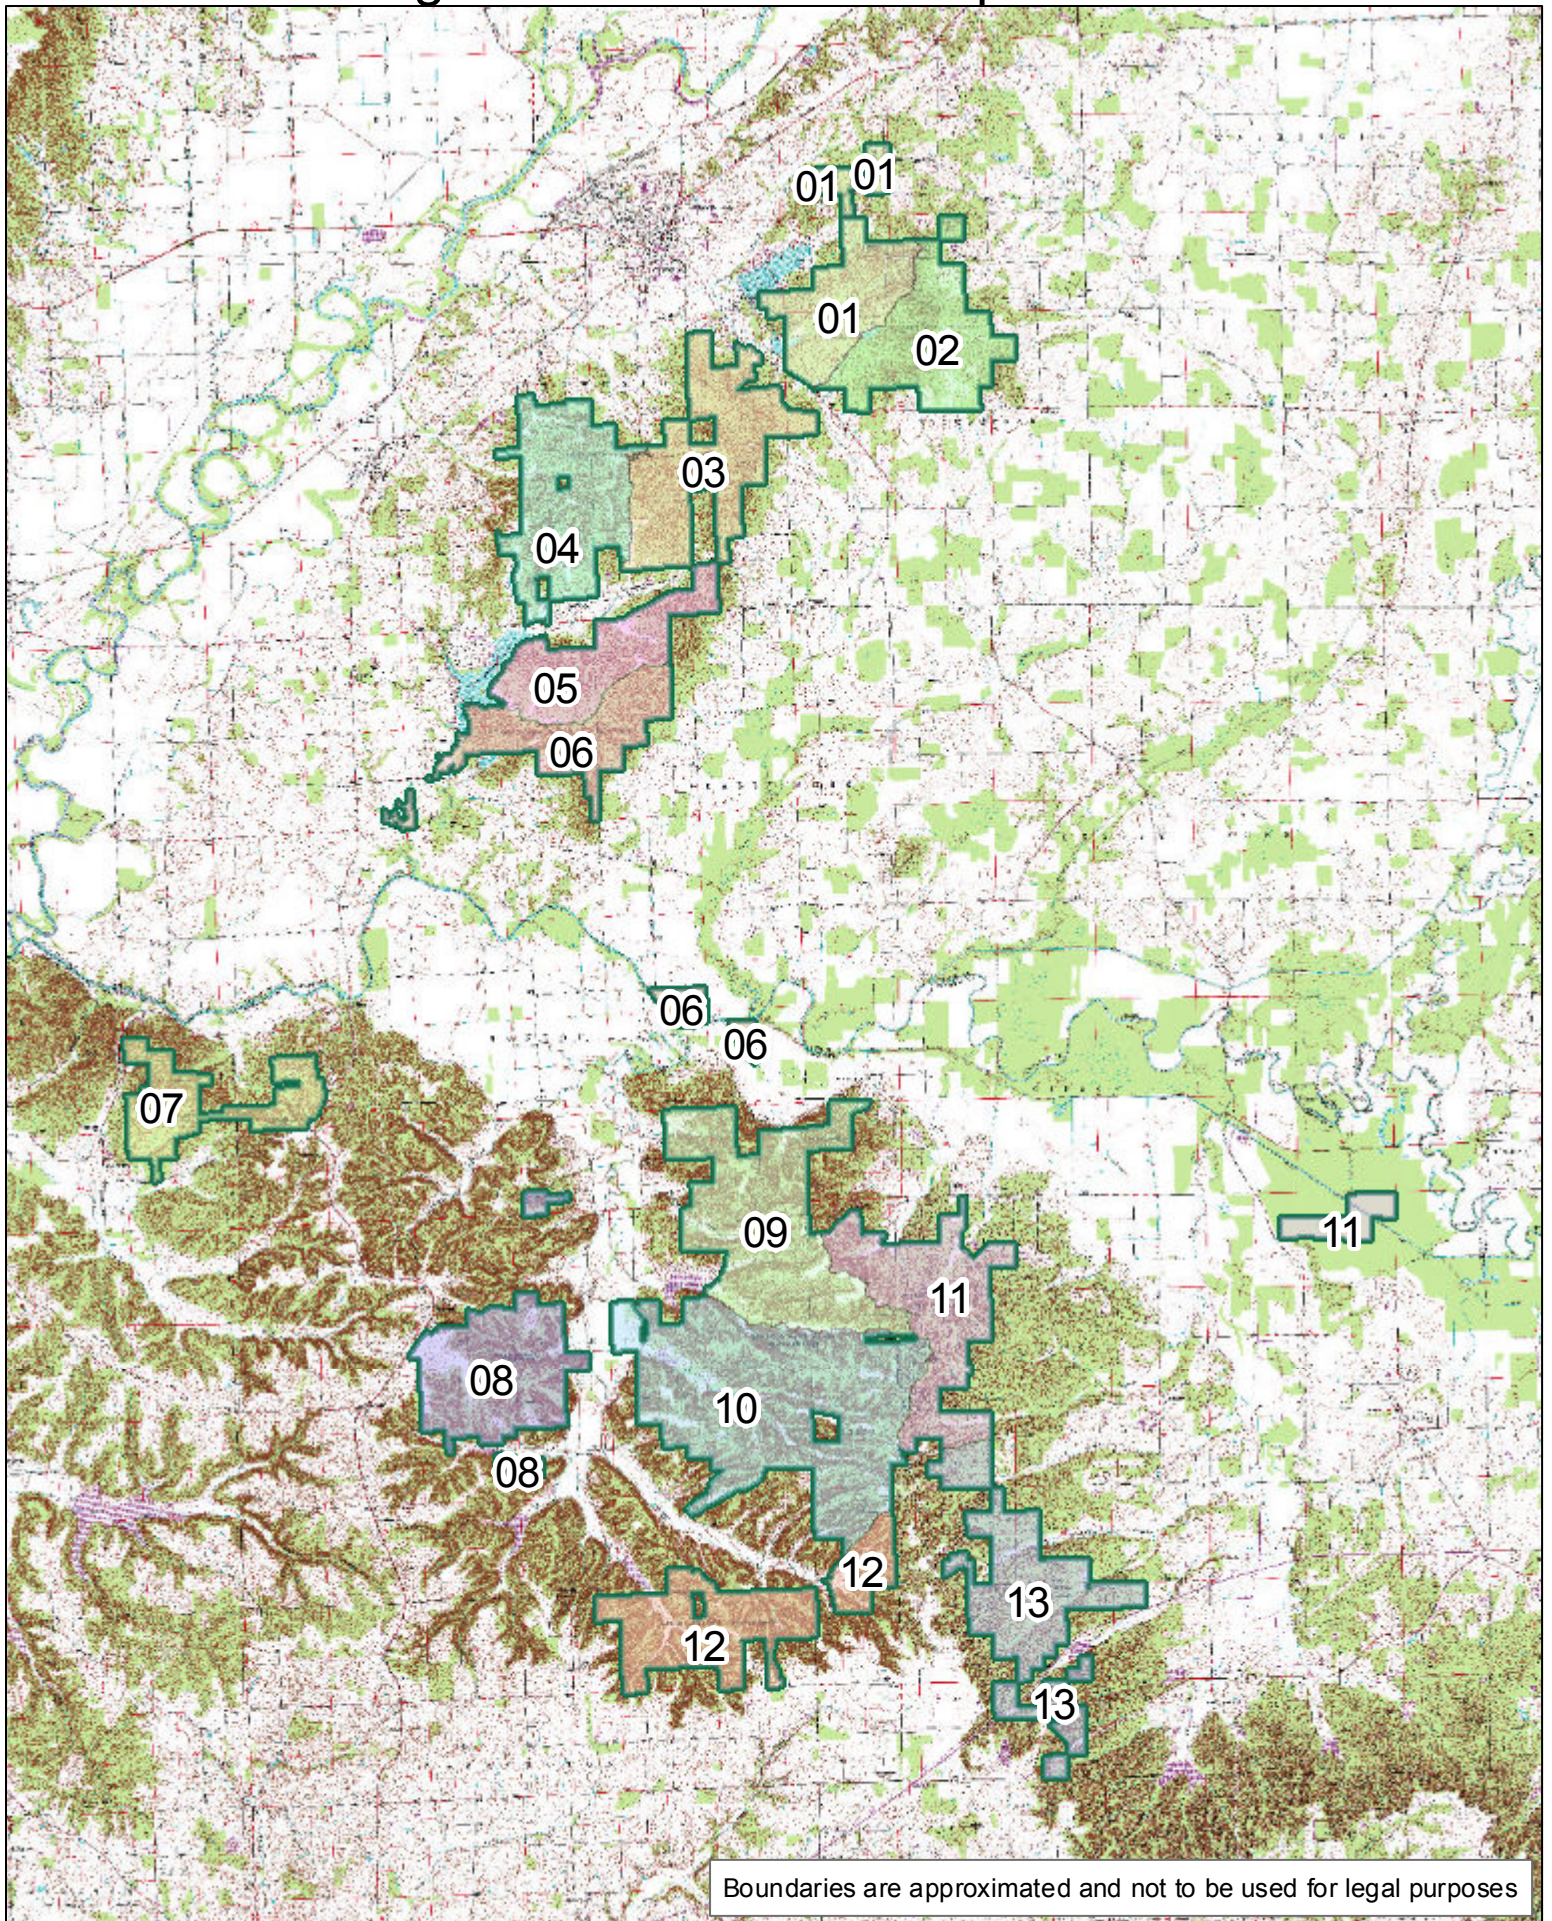

Jackson-Washington State Forest Compartments

1:125,000