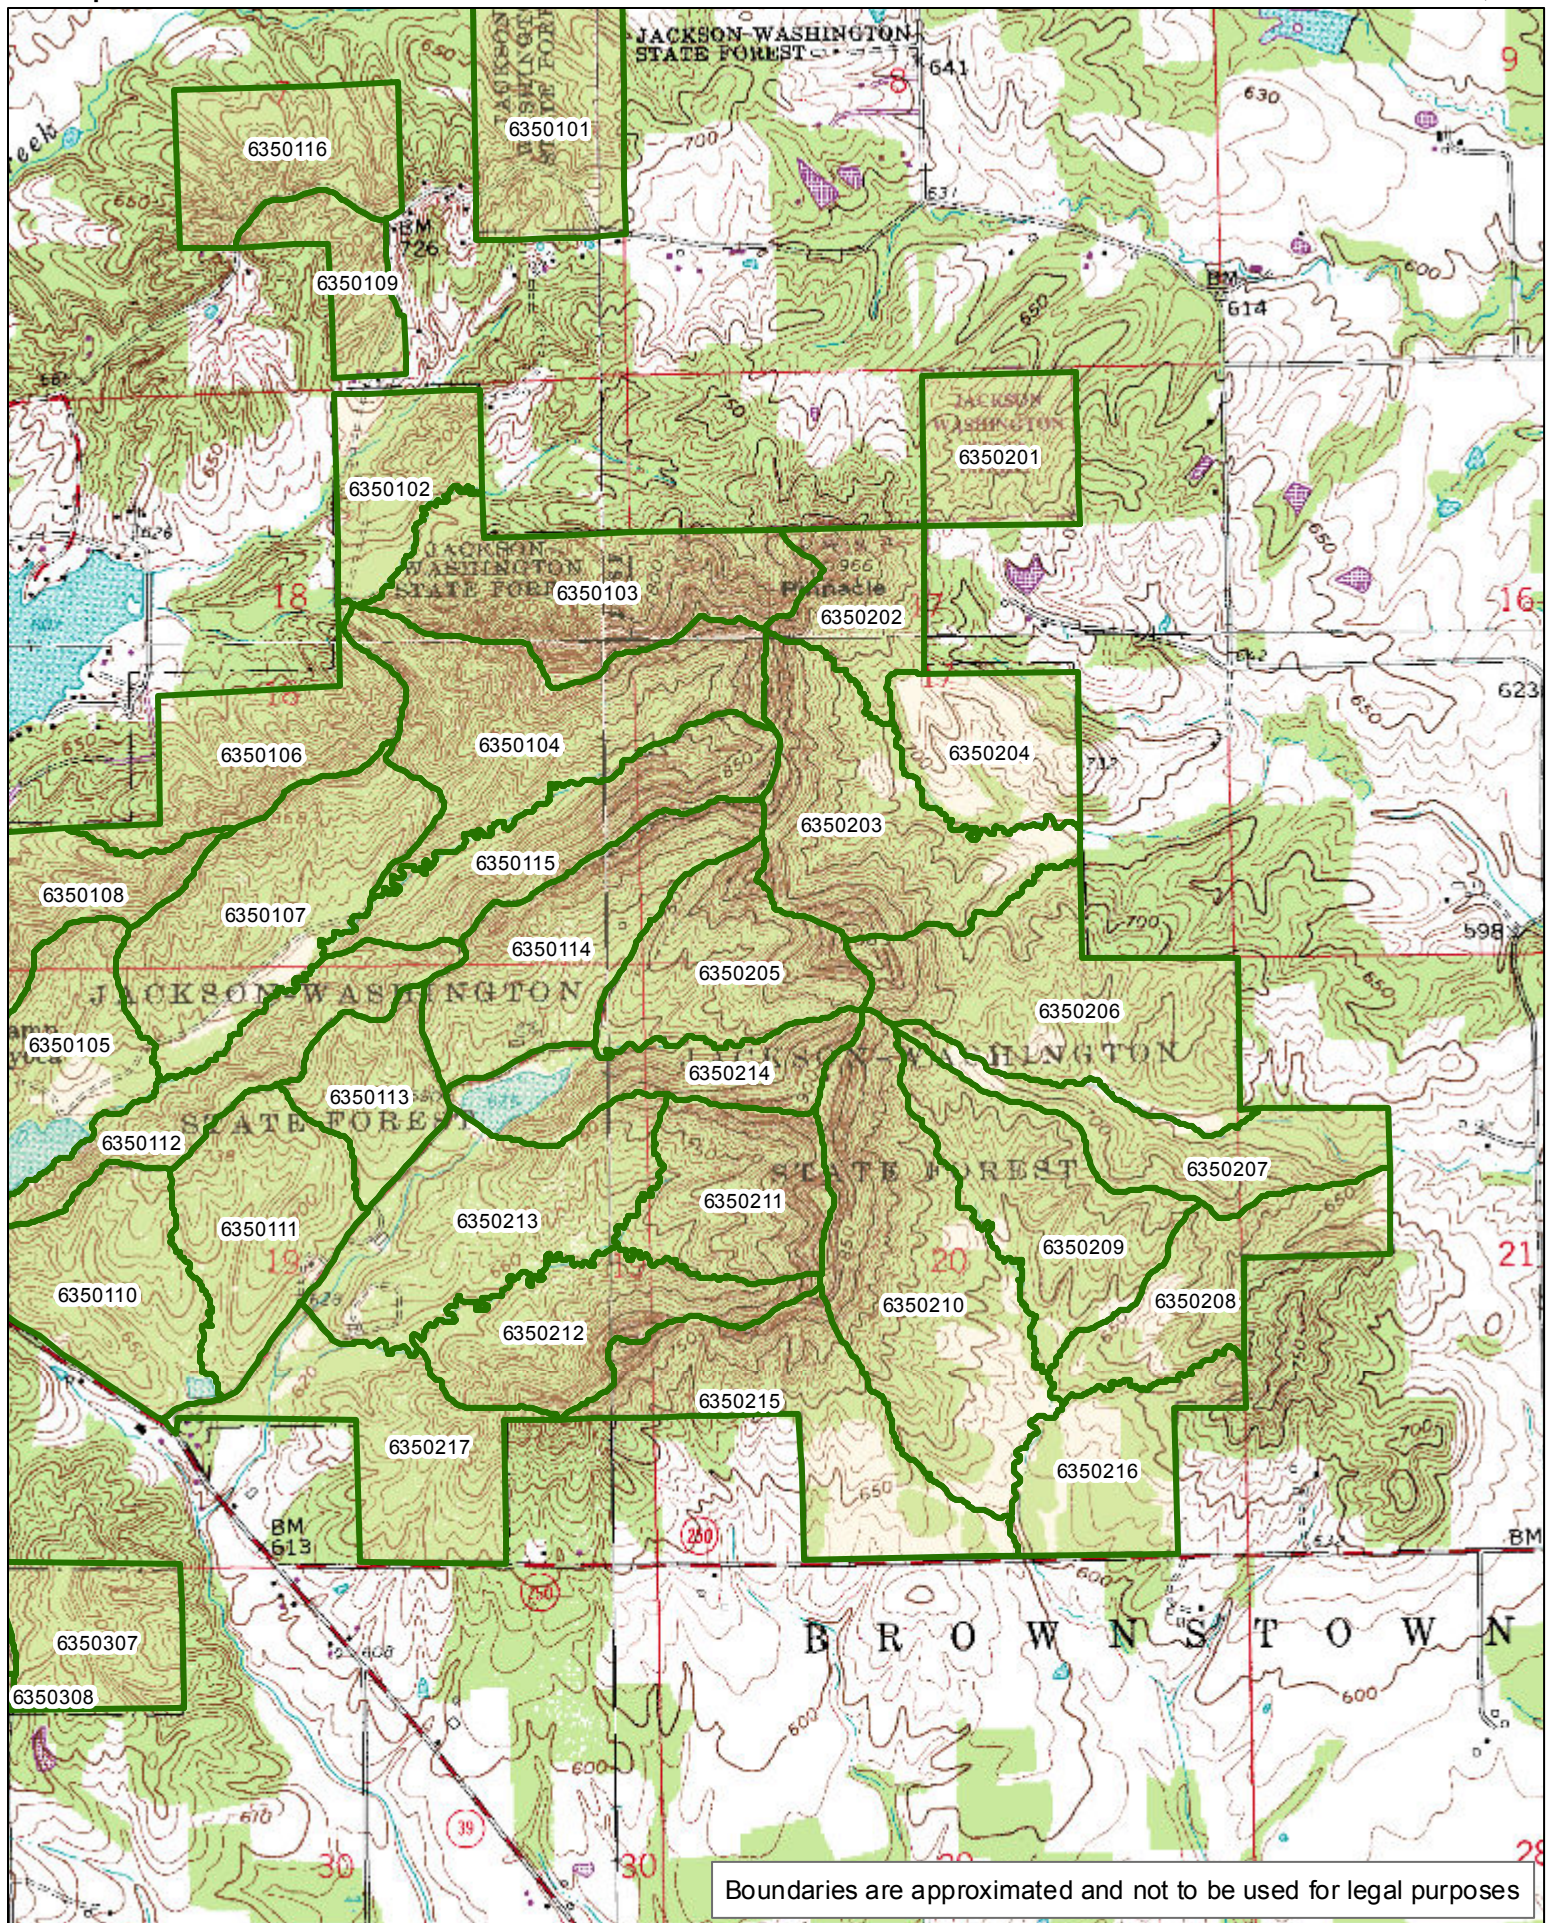

Jackson-Washington State Forest Compartments

1:125,000

JACKSON-WASHINGTON STATE FOREST Compartment 01

[Click here to return to the top of the document](#)

1:19,900

JACKSON-WASHINGTON STATE FOREST Compartment 02

[Click here to return to the top of the document](#)

1:20,550

Boundaries are approximated and not to be used for legal purposes

JACKSON-WASHINGTON STATE FOREST Compartment 03

[Click here to return to the top of the document](#)

1:20,010

Boundaries are approximated and not to be used for legal purposes

JACKSON-WASHINGTON STATE FOREST Compartment 04

[Click here to return to the top of the document](#)

1:18,810

Boundaries are approximated and not to be used for legal purposes

[Click here to return to the top of the document](#)

1:38,560

Boundaries are approximated and not to be used for legal purposes

[Click here to return to the top of the document](#)

Boundaries are approximated and not to be used for legal purposes