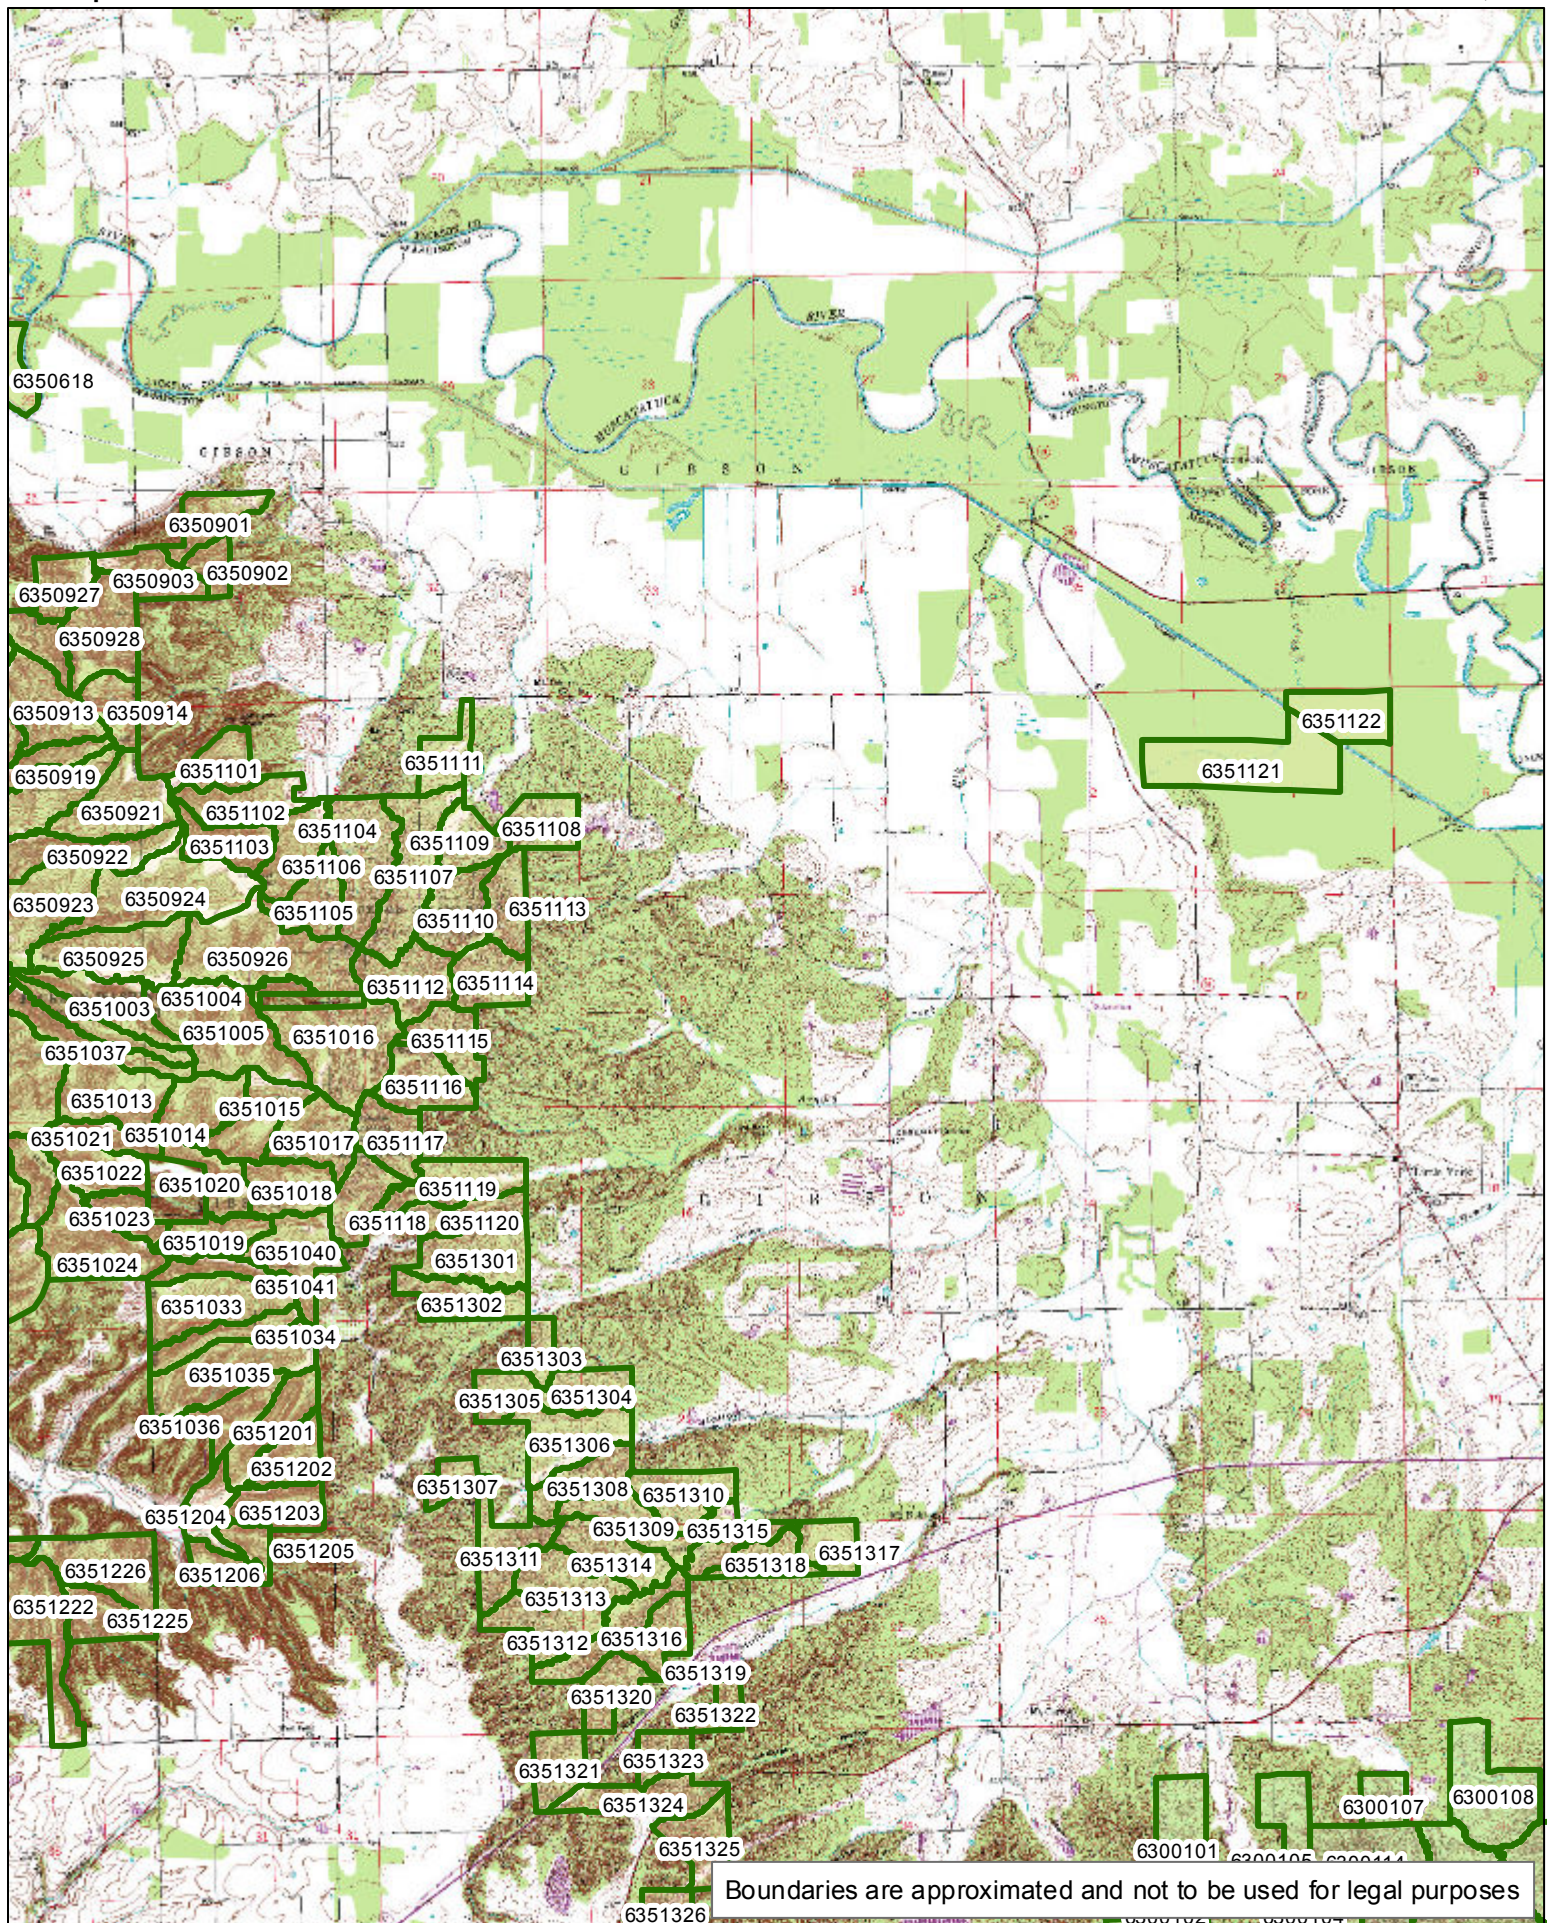

JACKSON-WASHINGTON STATE FOREST Compartment 11

[Click here to return to the top of the document](#)

1:58,640

Boundaries are approximated and not to be used for legal purposes