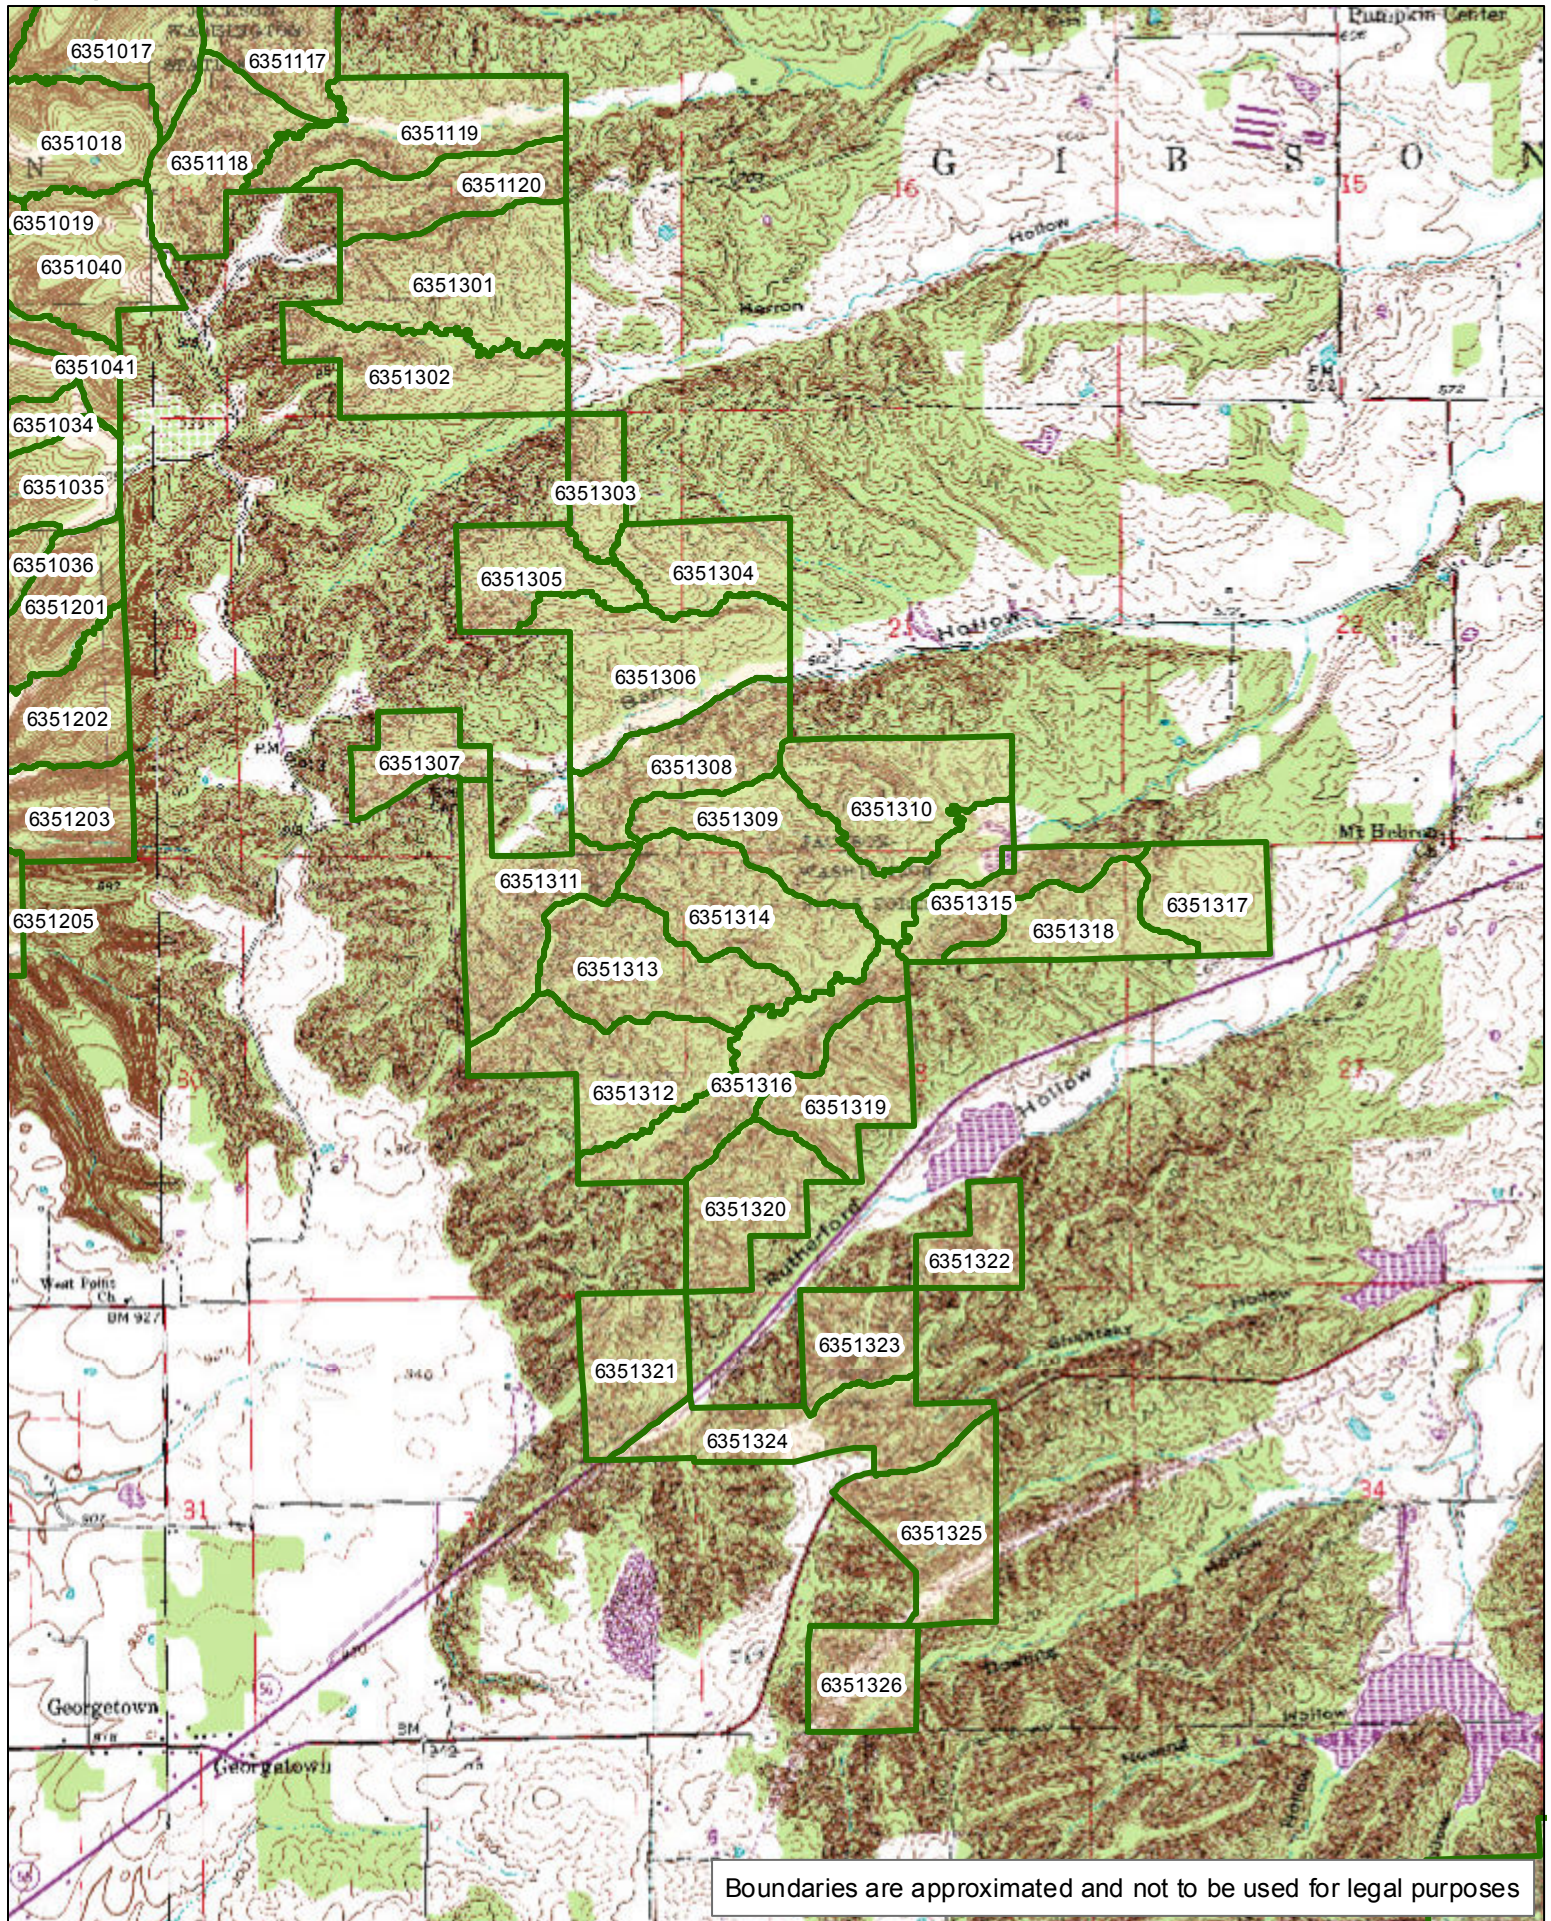

JACKSON-WASHINGTON STATE FOREST Compartment 13

[Click here to return to the top of the document](#)

1:27,620

Boundaries are approximated and not to be used for legal purposes