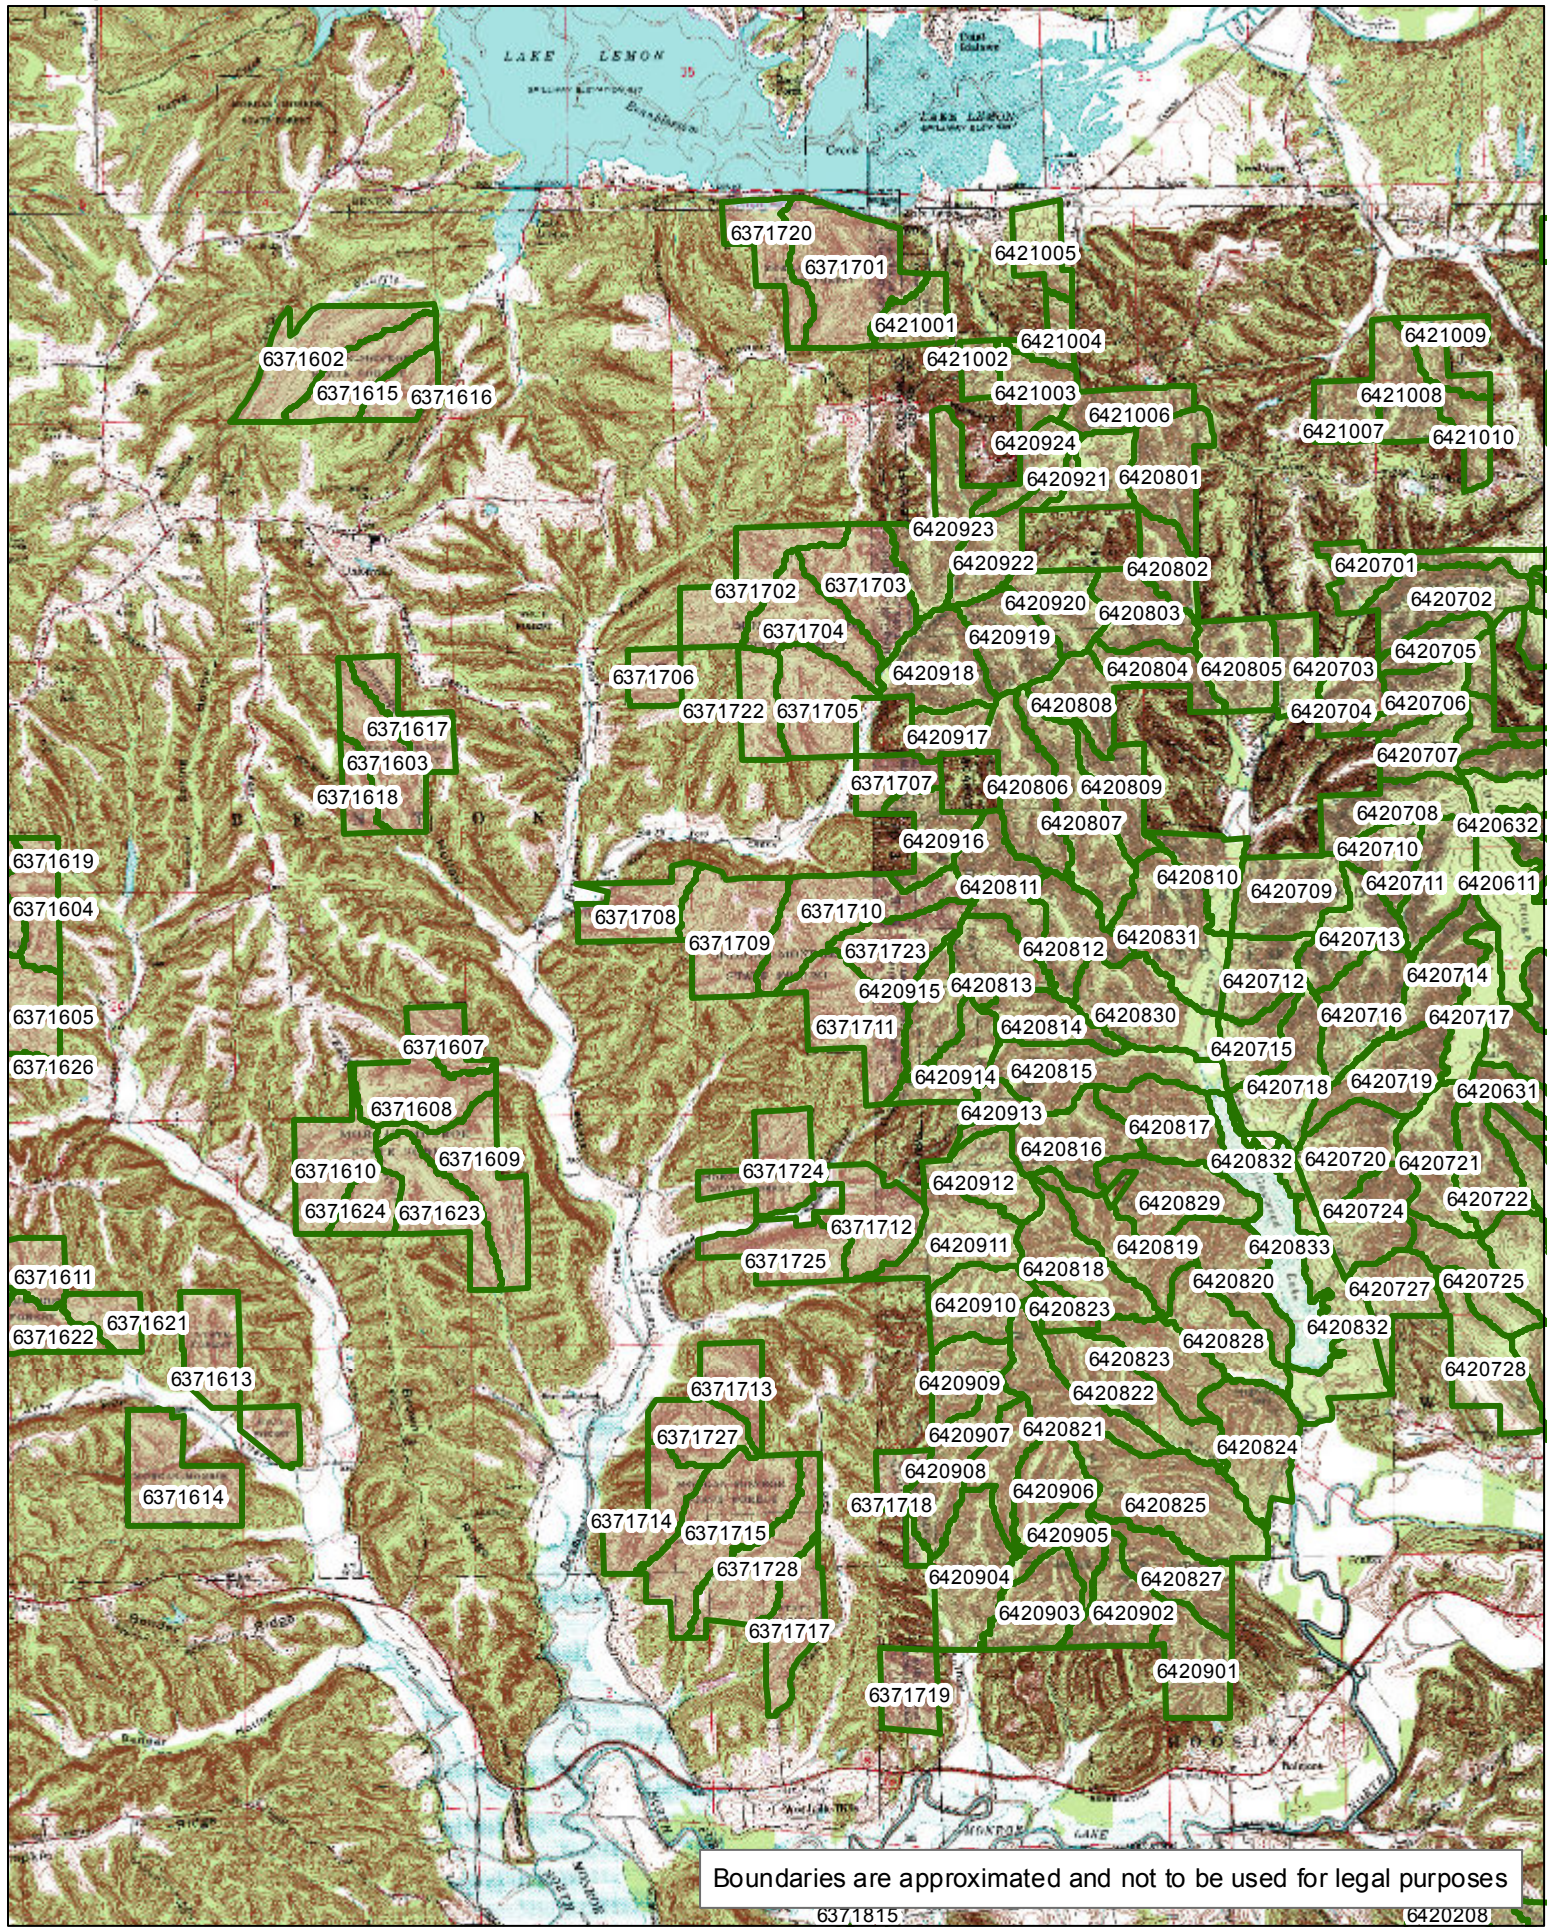

MORGAN-MONROE STATE FOREST

Compartment 17

[CLICK HERE TO RETURN TO TOP OF DOCUMENT](#)

1:52,390

Boundaries are approximated and not to be used for legal purposes

6371815

6420208