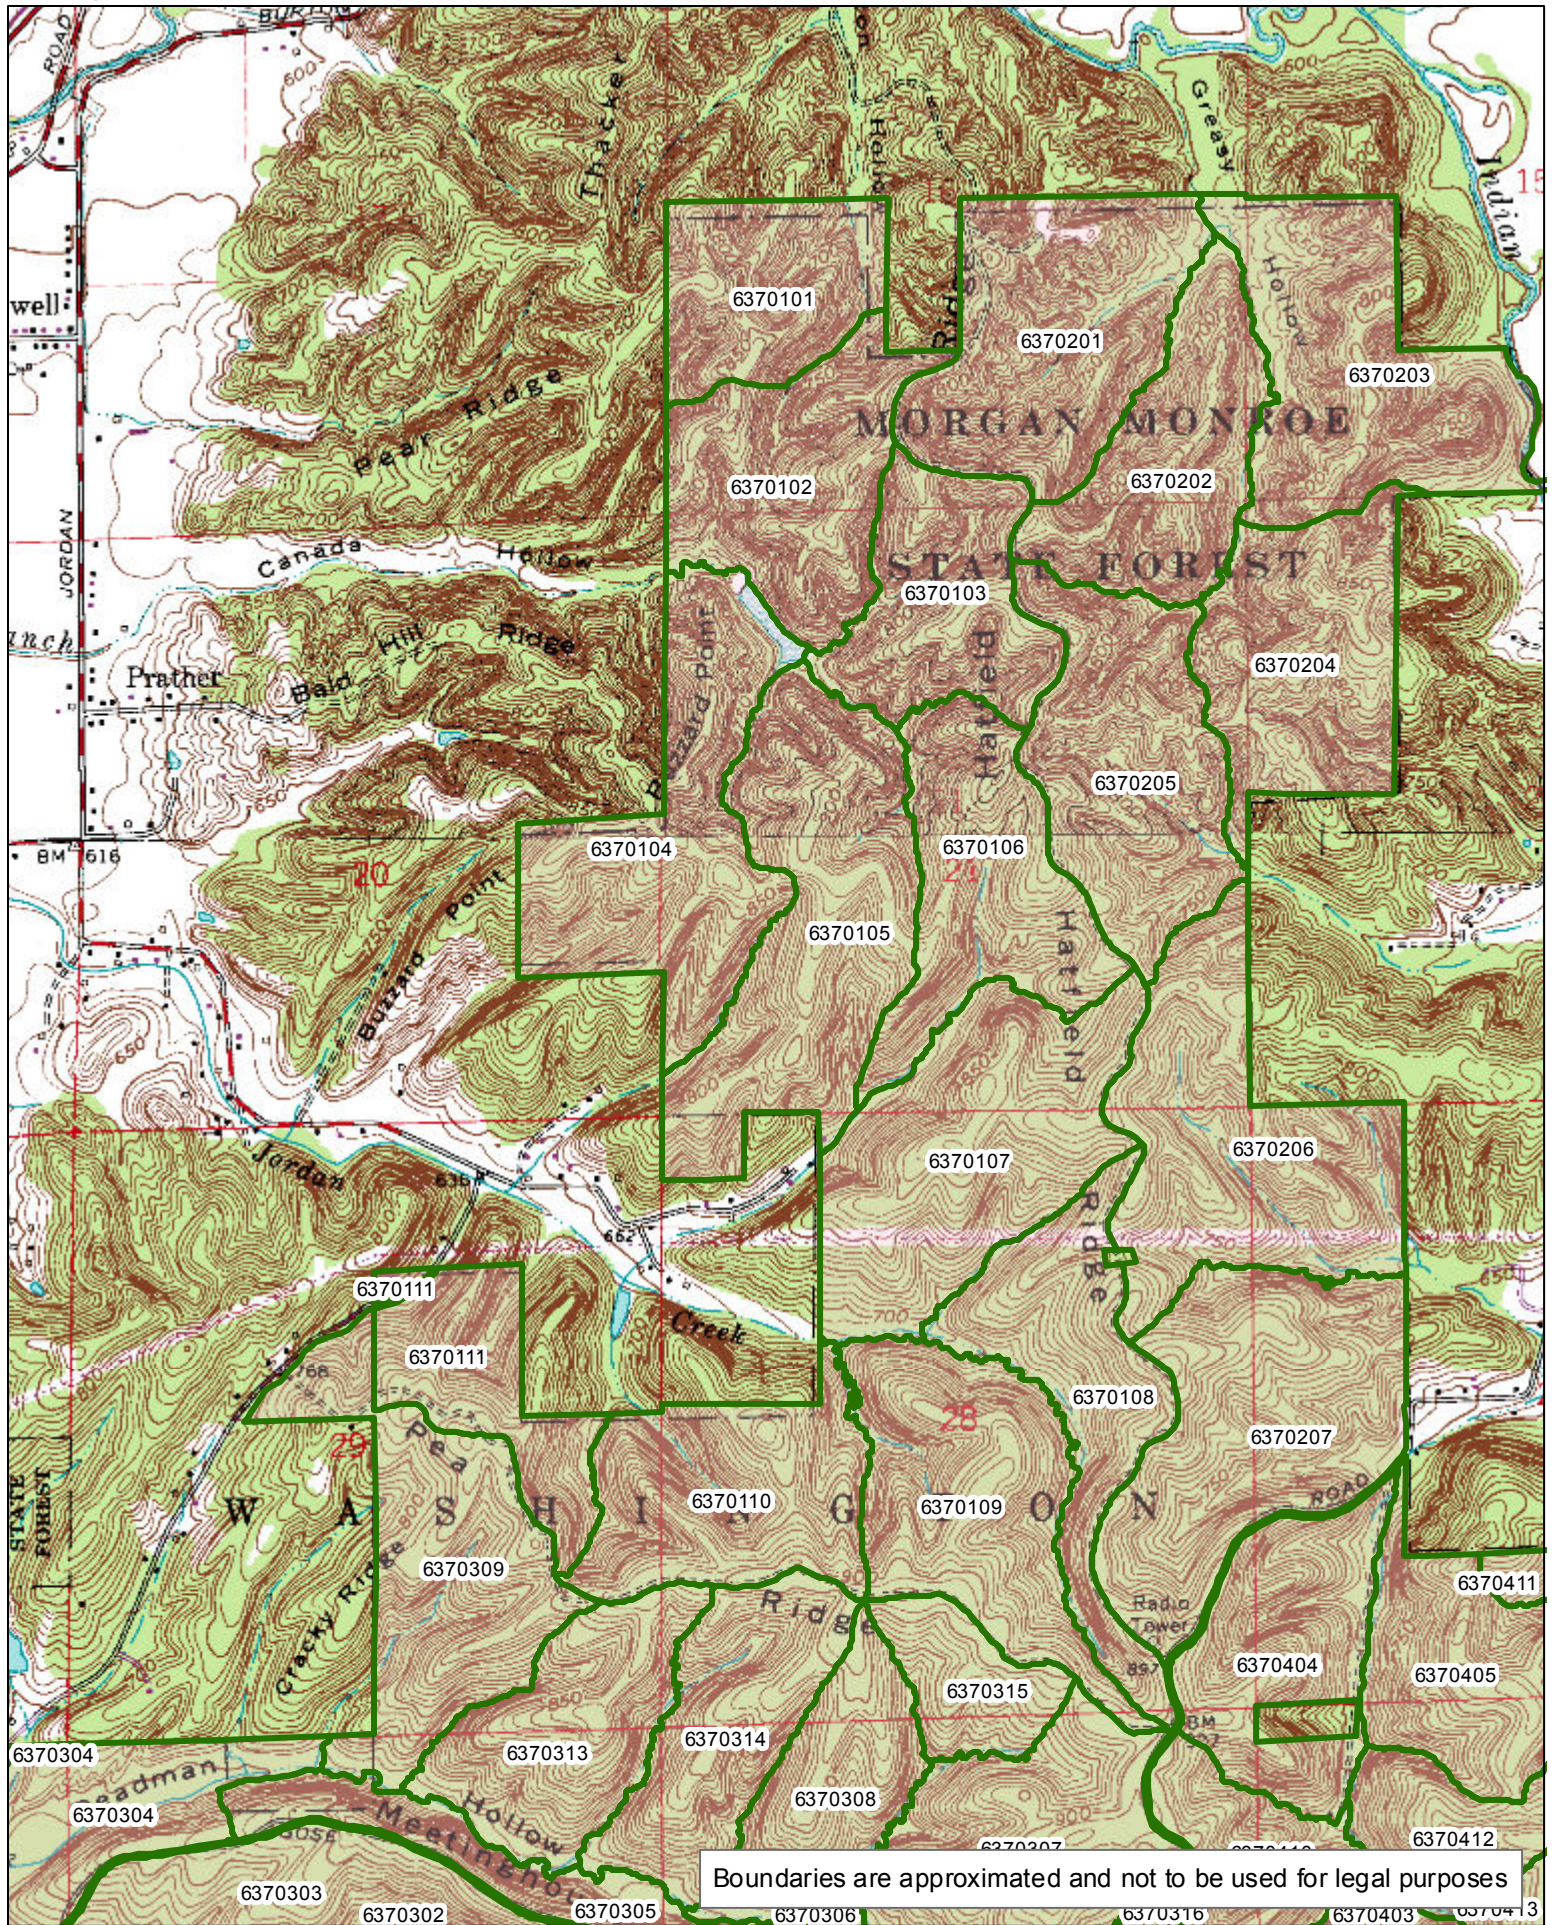

Morgan-Monroe State Forest Compartments

1:170,000

Boundaries are approximated and not to be used for legal purposes

MORGAN-MONROE STATE FOREST

Compartment 01

[CLICK HERE TO RETURN TO TOP OF DOCUMENT](#)

1:20,490

Boundaries are approximated and not to be used for legal purposes

MORGAN-MONROE STATE FOREST

Compartment 02

[CLICK HERE TO RETURN TO TOP OF DOCUMENT](#)

1:19,670

Boundaries are approximated and not to be used for legal purposes