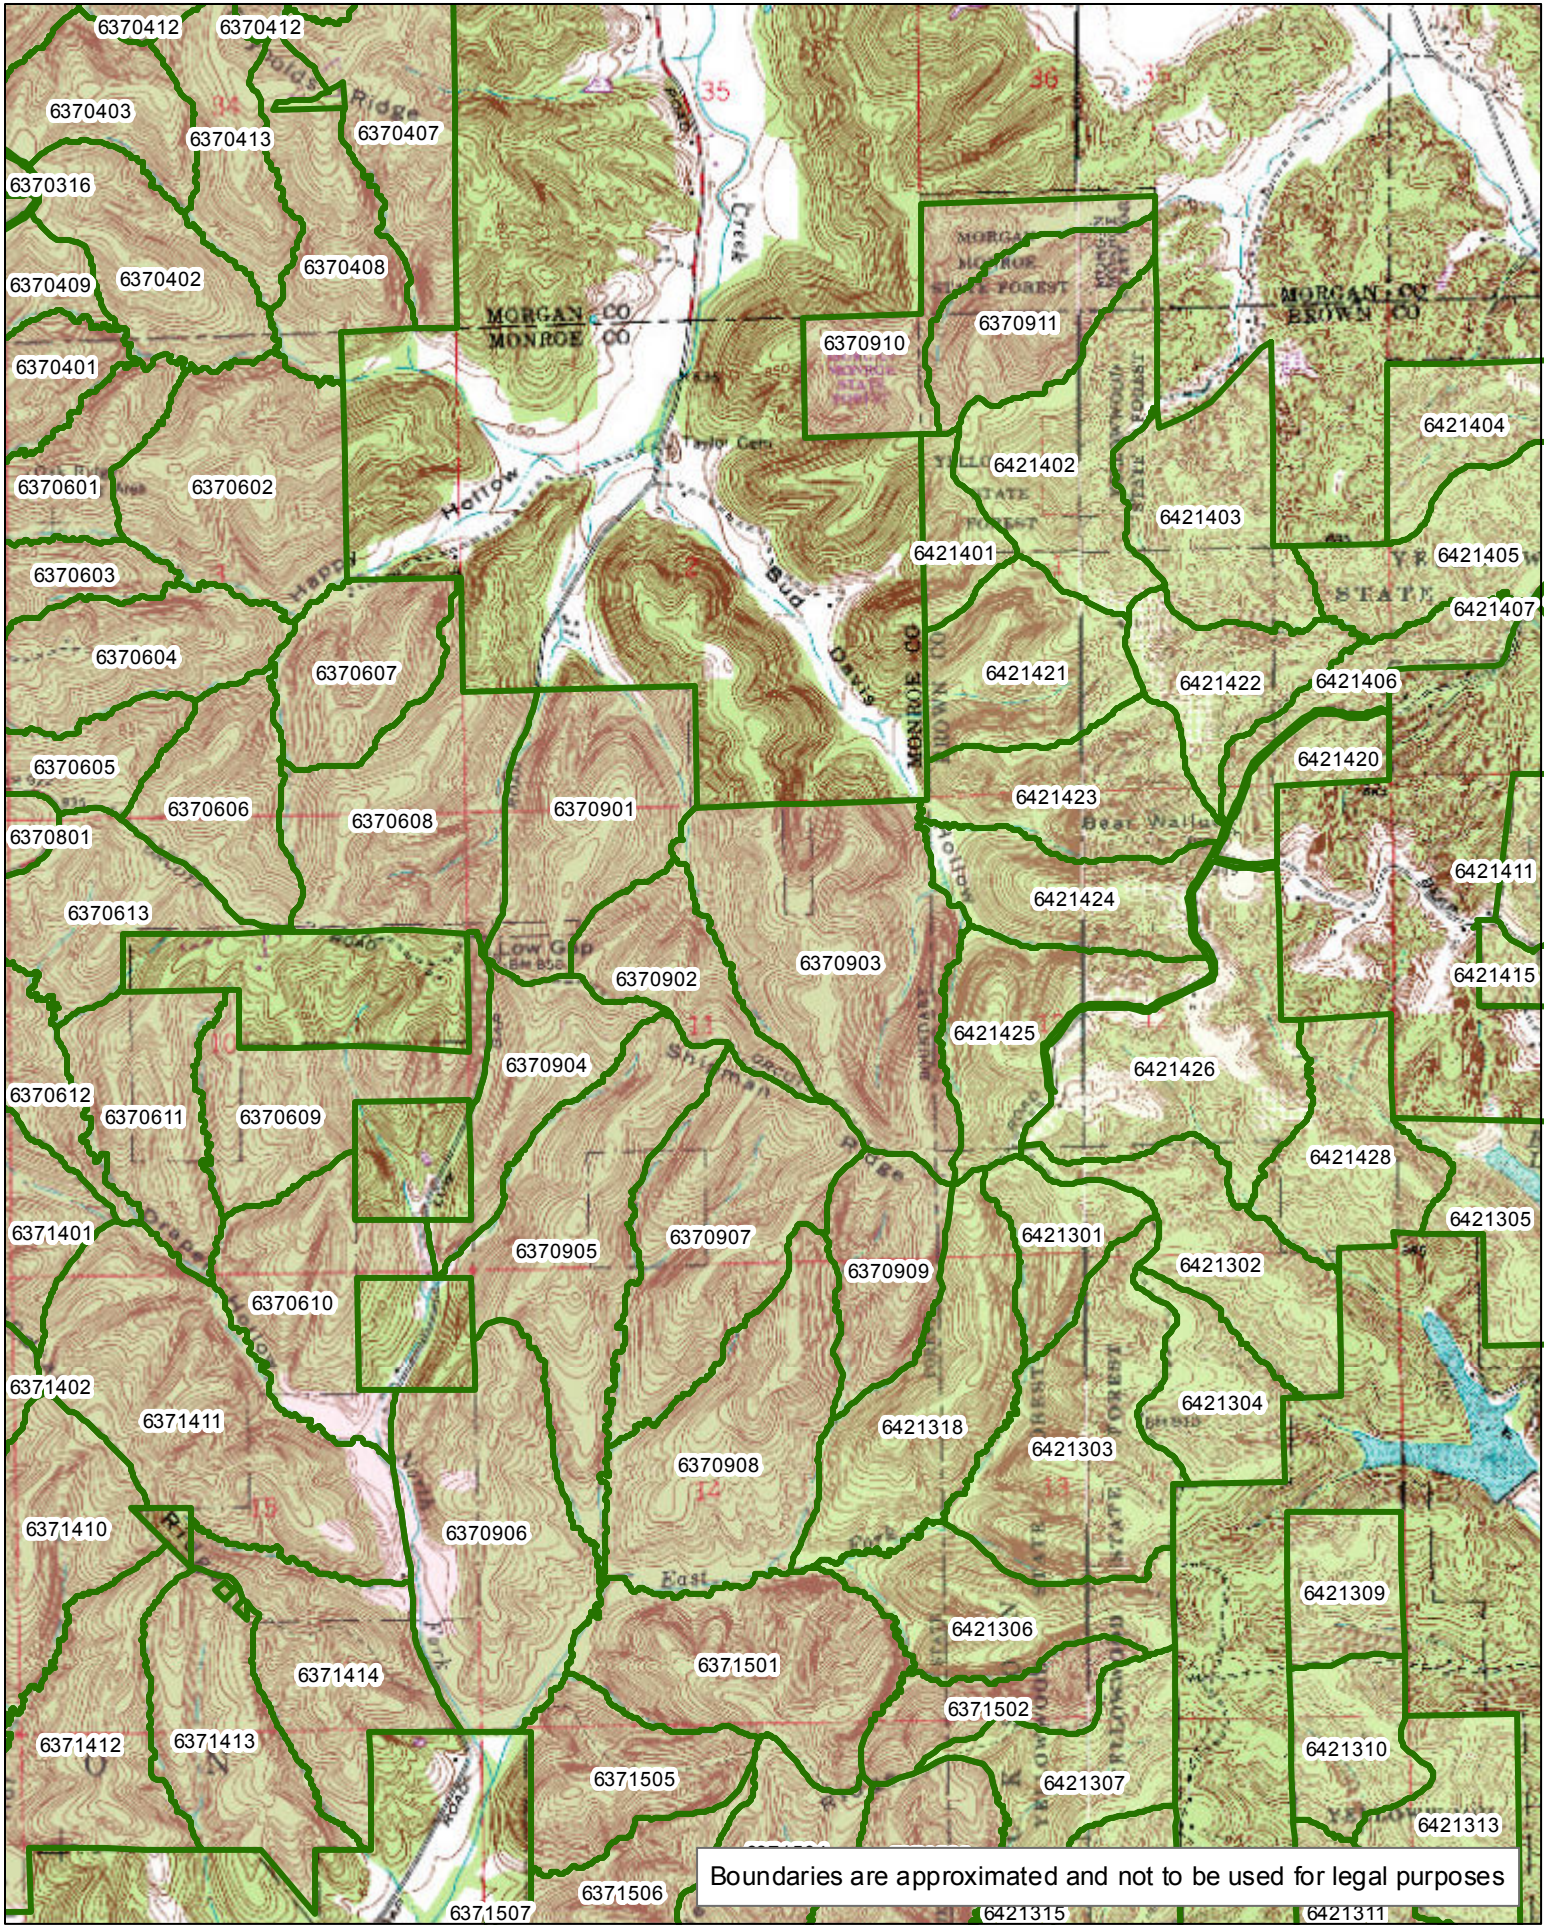

1:26,450

Boundaries are approximated and not to be used for legal purposes

MORGAN-MONROE STATE FOREST

Compartment 10

[CLICK HERE TO RETURN TO TOP OF DOCUMENT](#)

1:33,140

Boundaries are approximated and not to be used for legal purposes