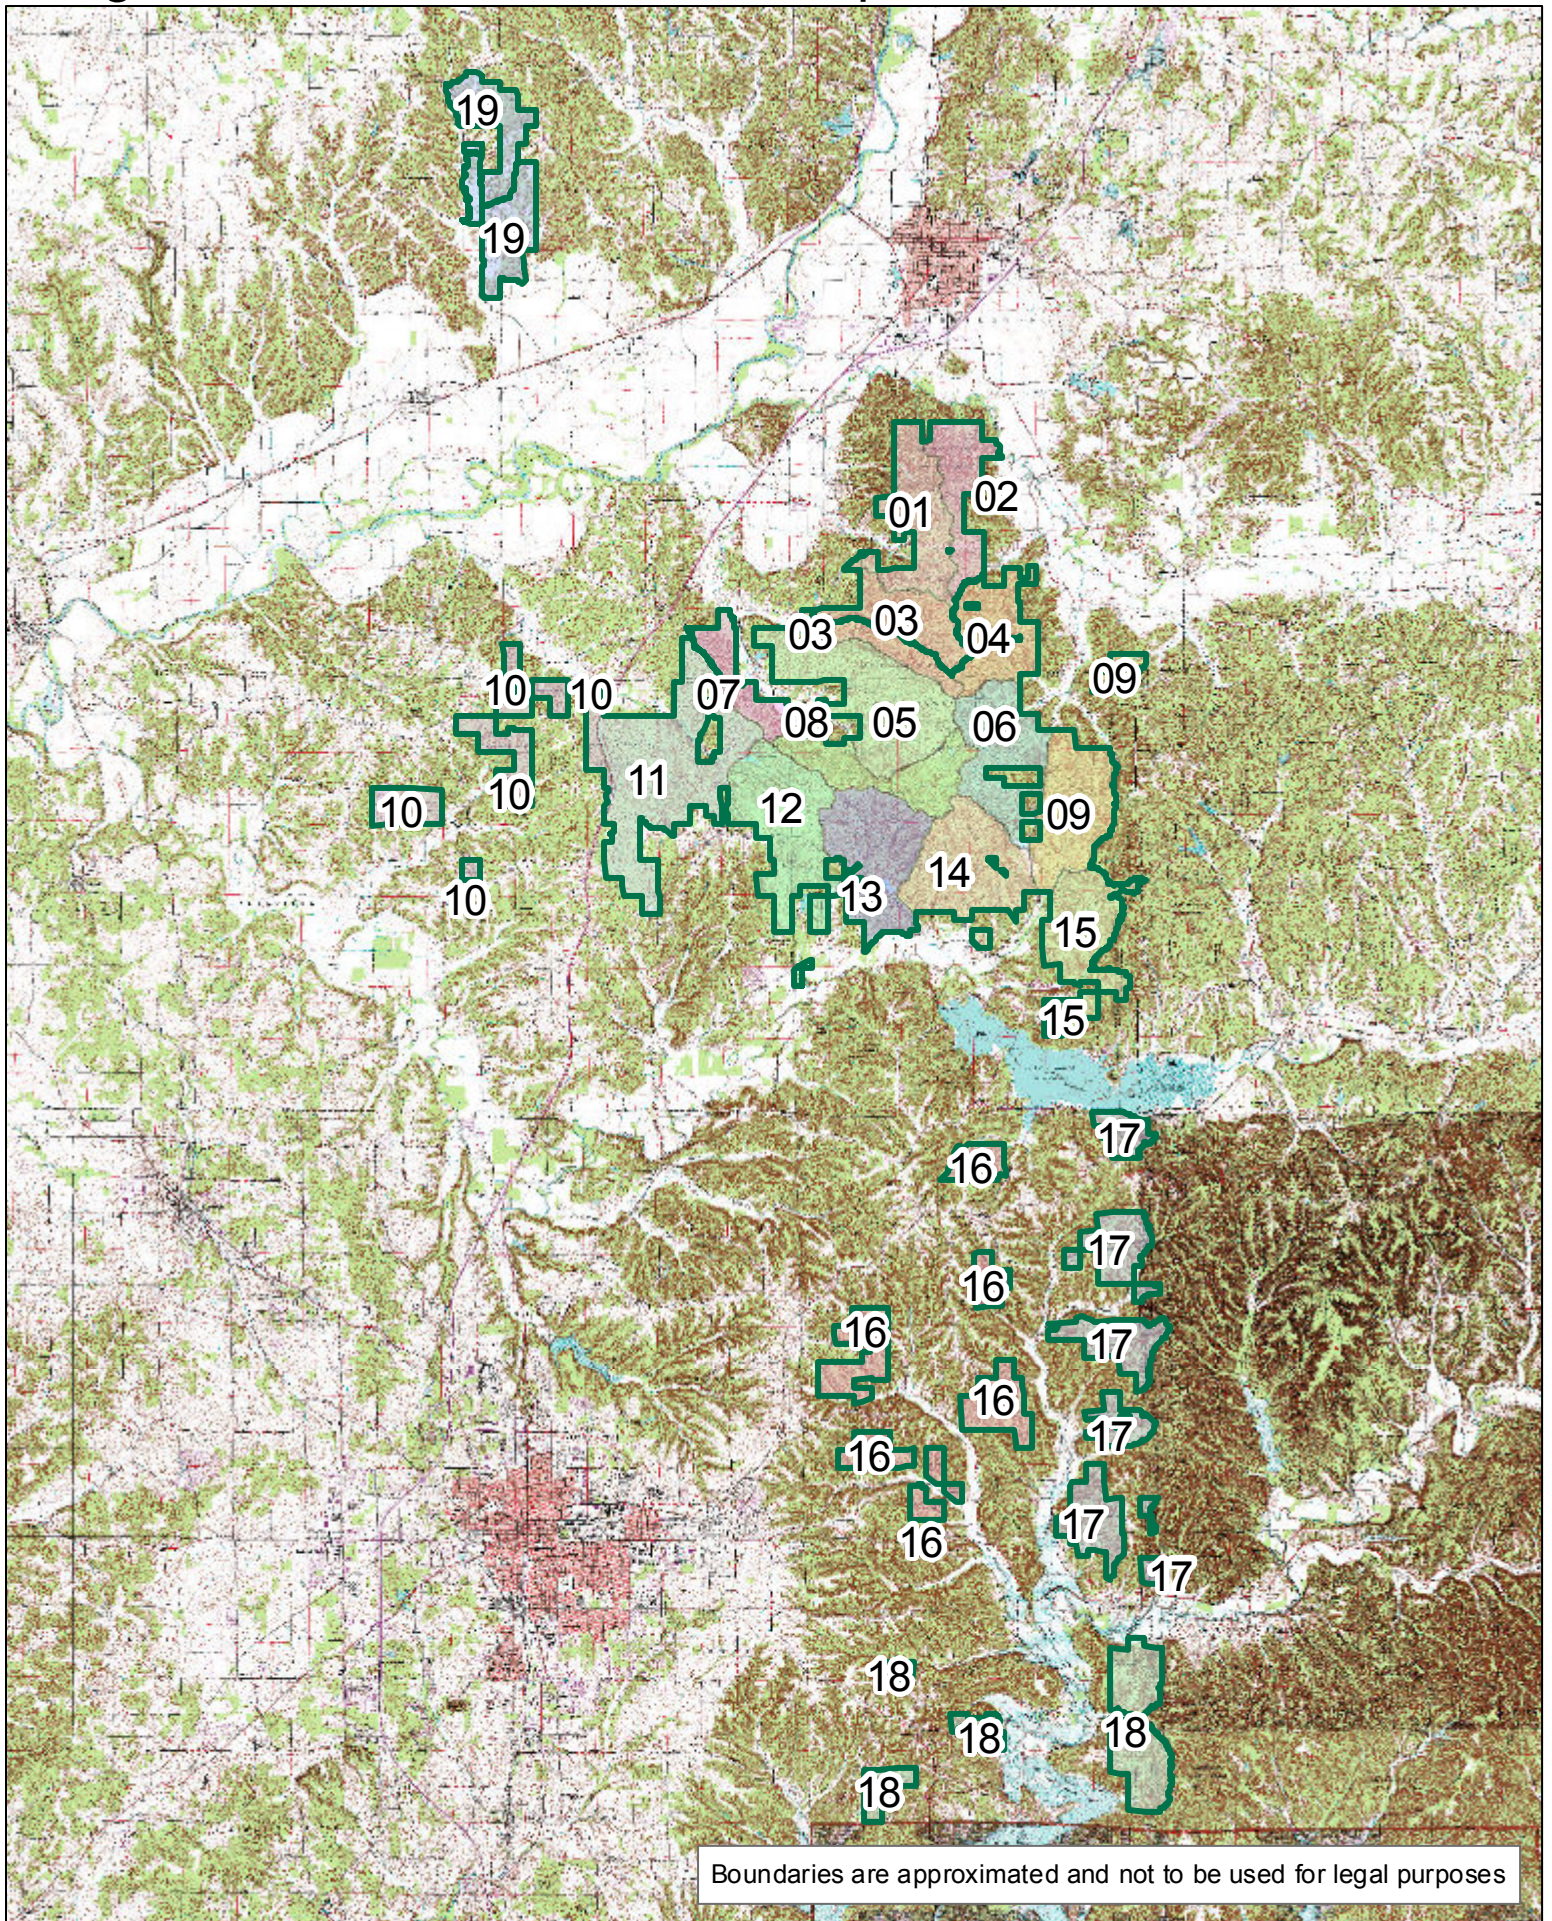

Morgan-Monroe State Forest Compartments

1:170,000

Boundaries are approximated and not to be used for legal purposes

MORGAN-MONROE STATE FOREST

Compartment 01

[CLICK HERE TO RETURN TO TOP OF DOCUMENT](#)

1:20,490

Boundaries are approximated and not to be used for legal purposes

MORGAN-MONROE STATE FOREST

Compartment 02

[CLICK HERE TO RETURN TO TOP OF DOCUMENT](#)

1:19,670

Boundaries are approximated and not to be used for legal purposes

1:52,390

Boundaries are approximated and not to be used for legal purposes

6371815

6420208

MORGAN-MONROE STATE FOREST

Compartment 18

[CLICK HERE TO RETURN TO TOP OF DOCUMENT](#)

1:42,750

Boundaries are approximated and not to be used for legal purposes

MORGAN-MONROE STATE FOREST

Compartment 19

[CLICK HERE TO RETURN TO TOP OF DOCUMENT](#)

1:24,960