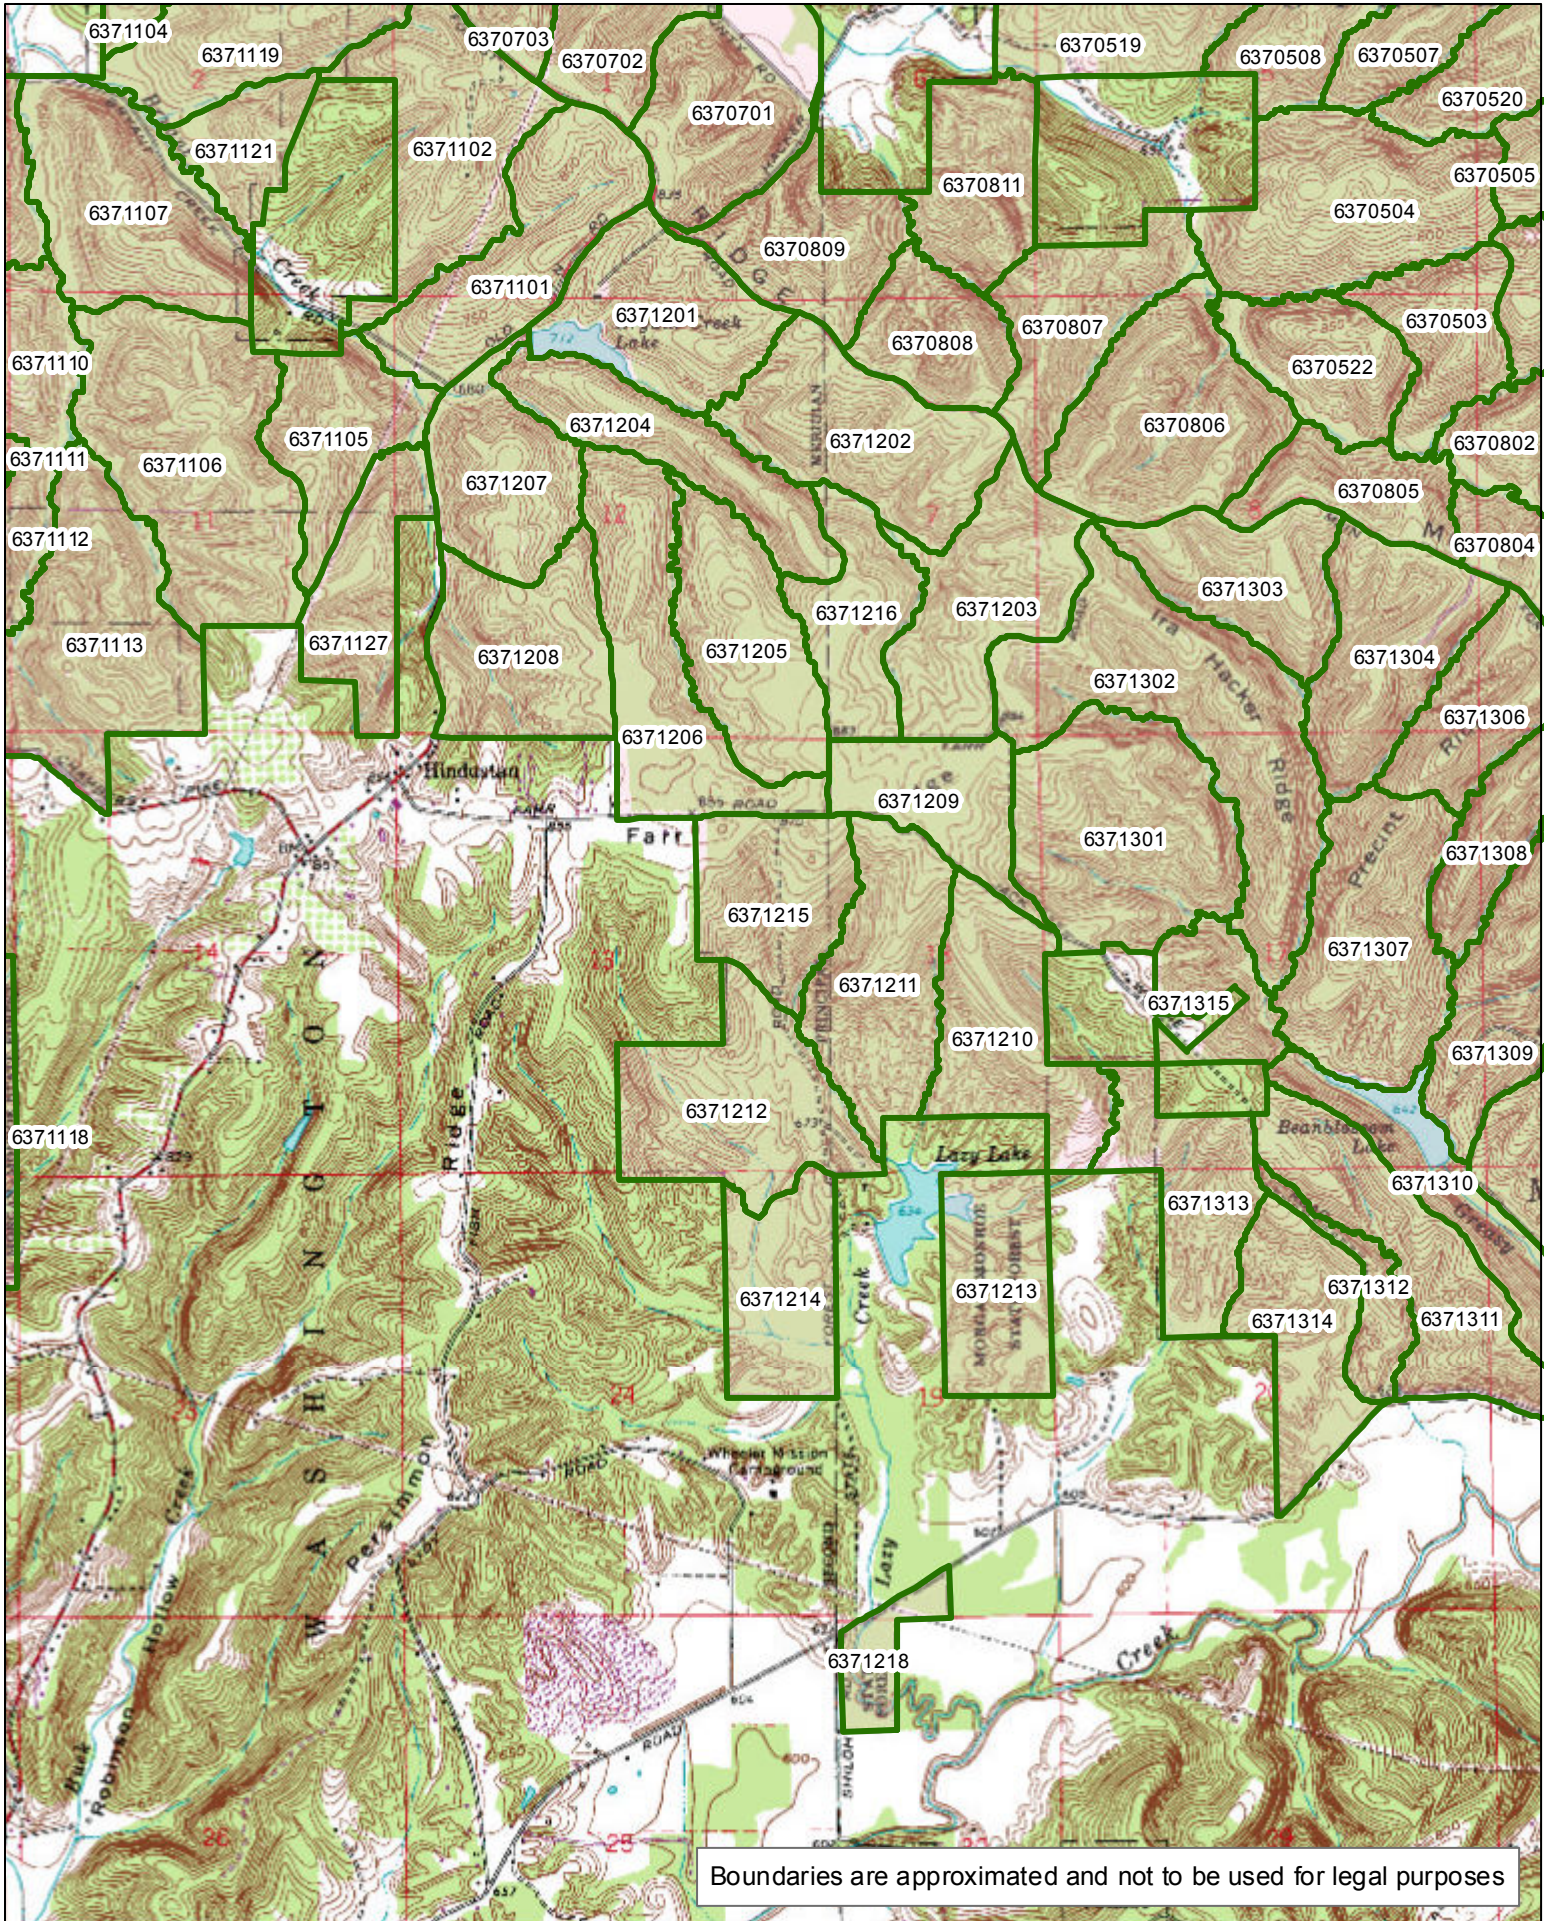

MORGAN-MONROE STATE FOREST

Compartment 12

[CLICK HERE TO RETURN TO TOP OF DOCUMENT](#)

1:27,710