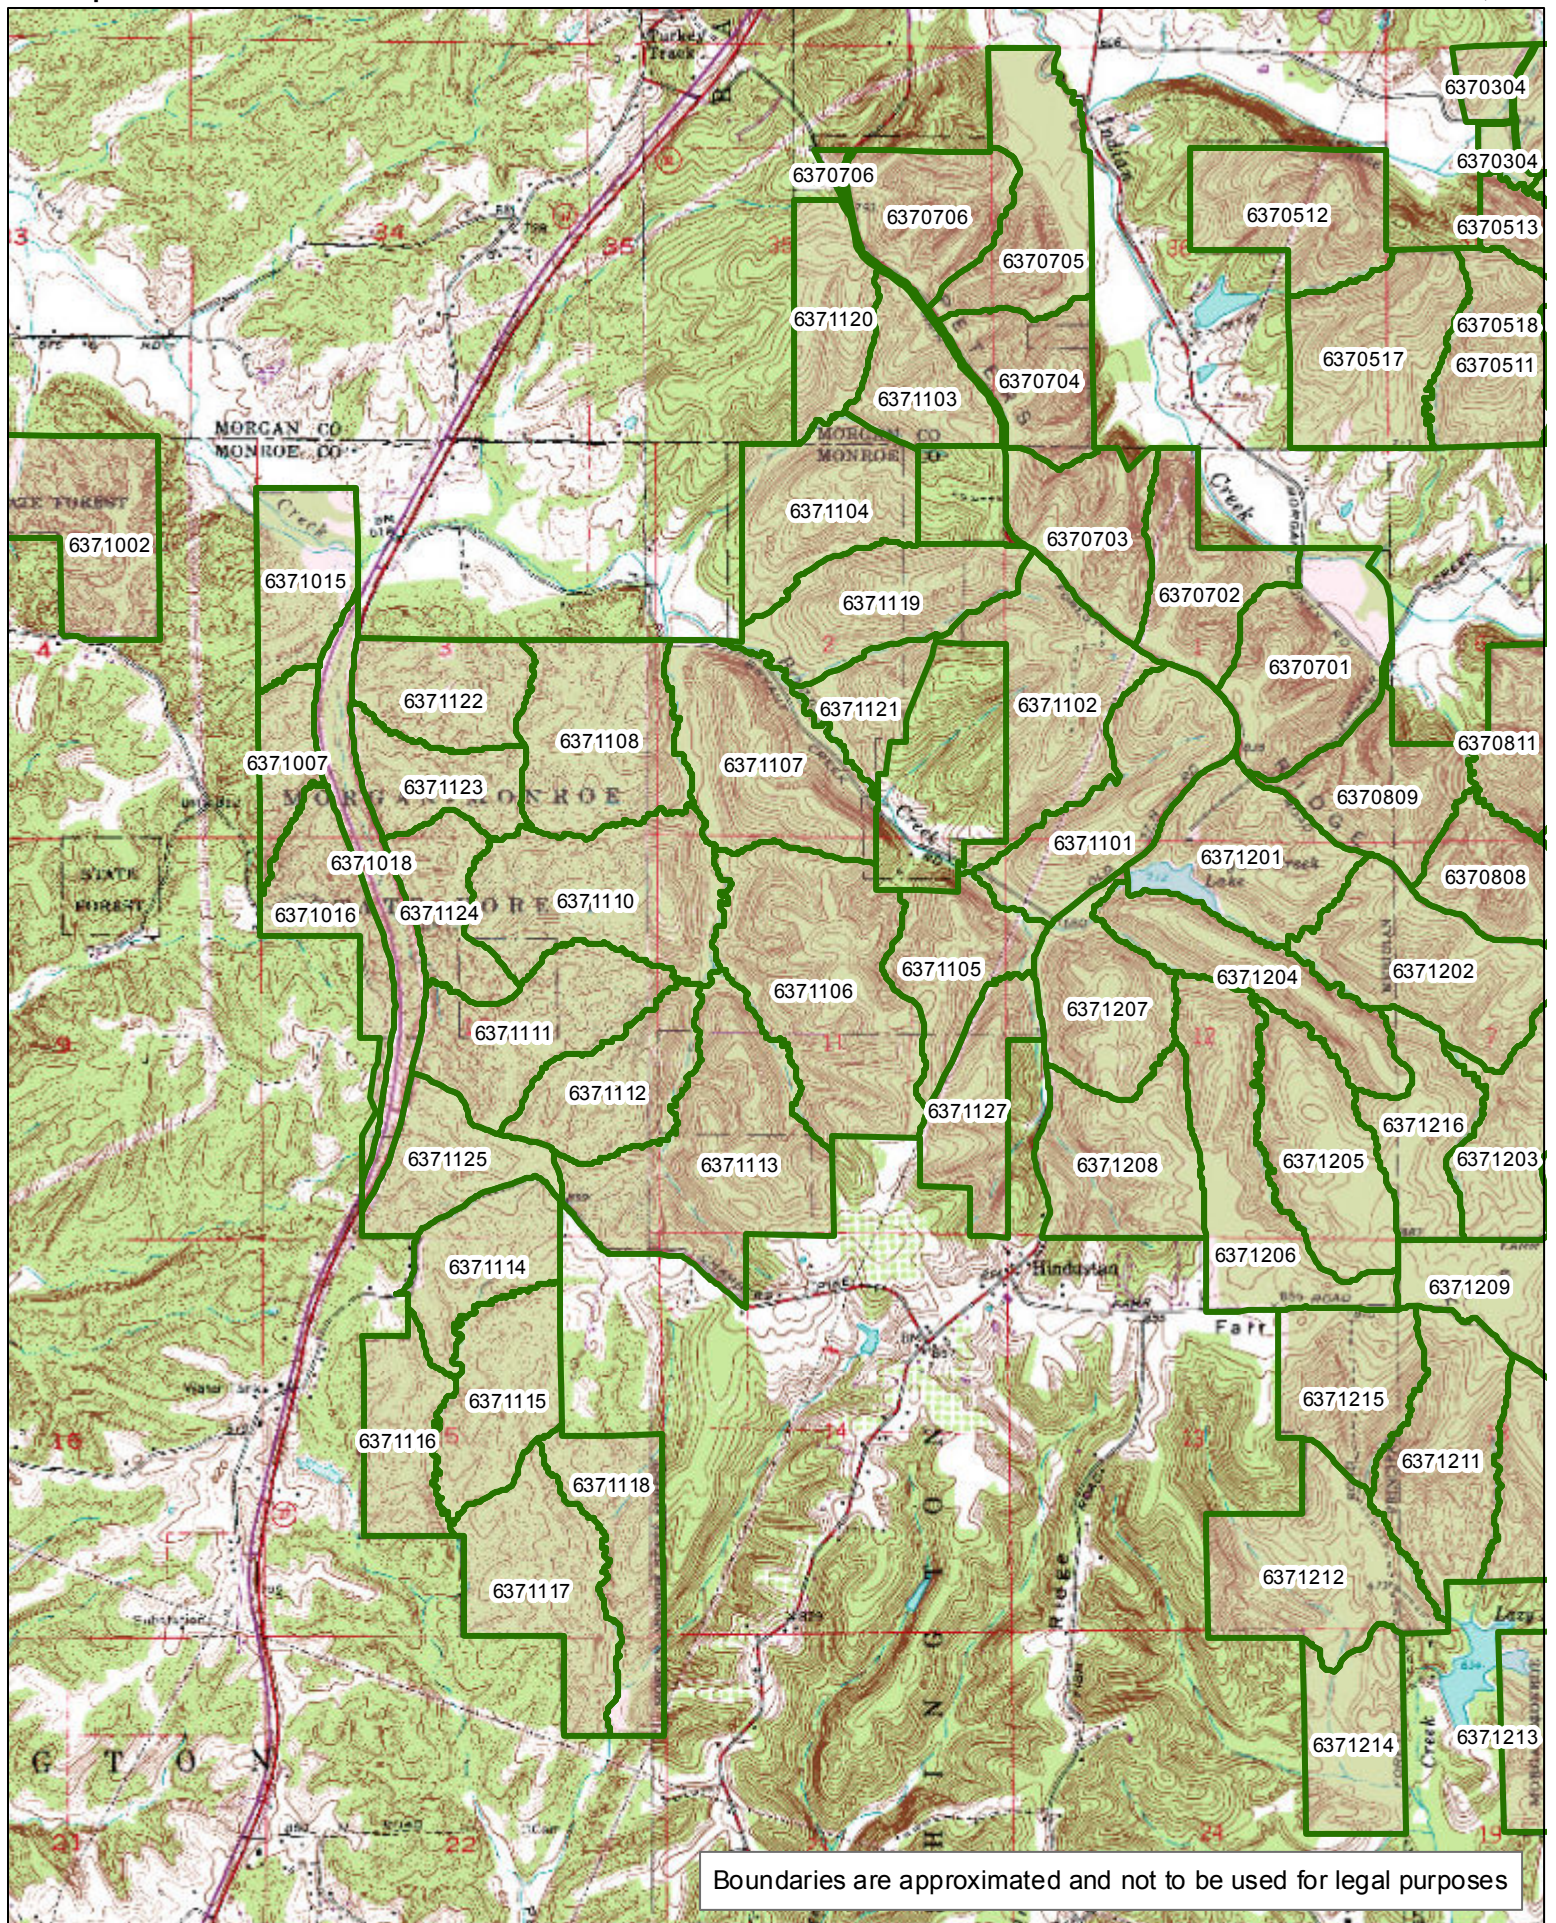

MORGAN-MONROE STATE FOREST

Compartment 11

[CLICK HERE TO RETURN TO TOP OF DOCUMENT](#)

1:30,670

Boundaries are approximated and not to be used for legal purposes