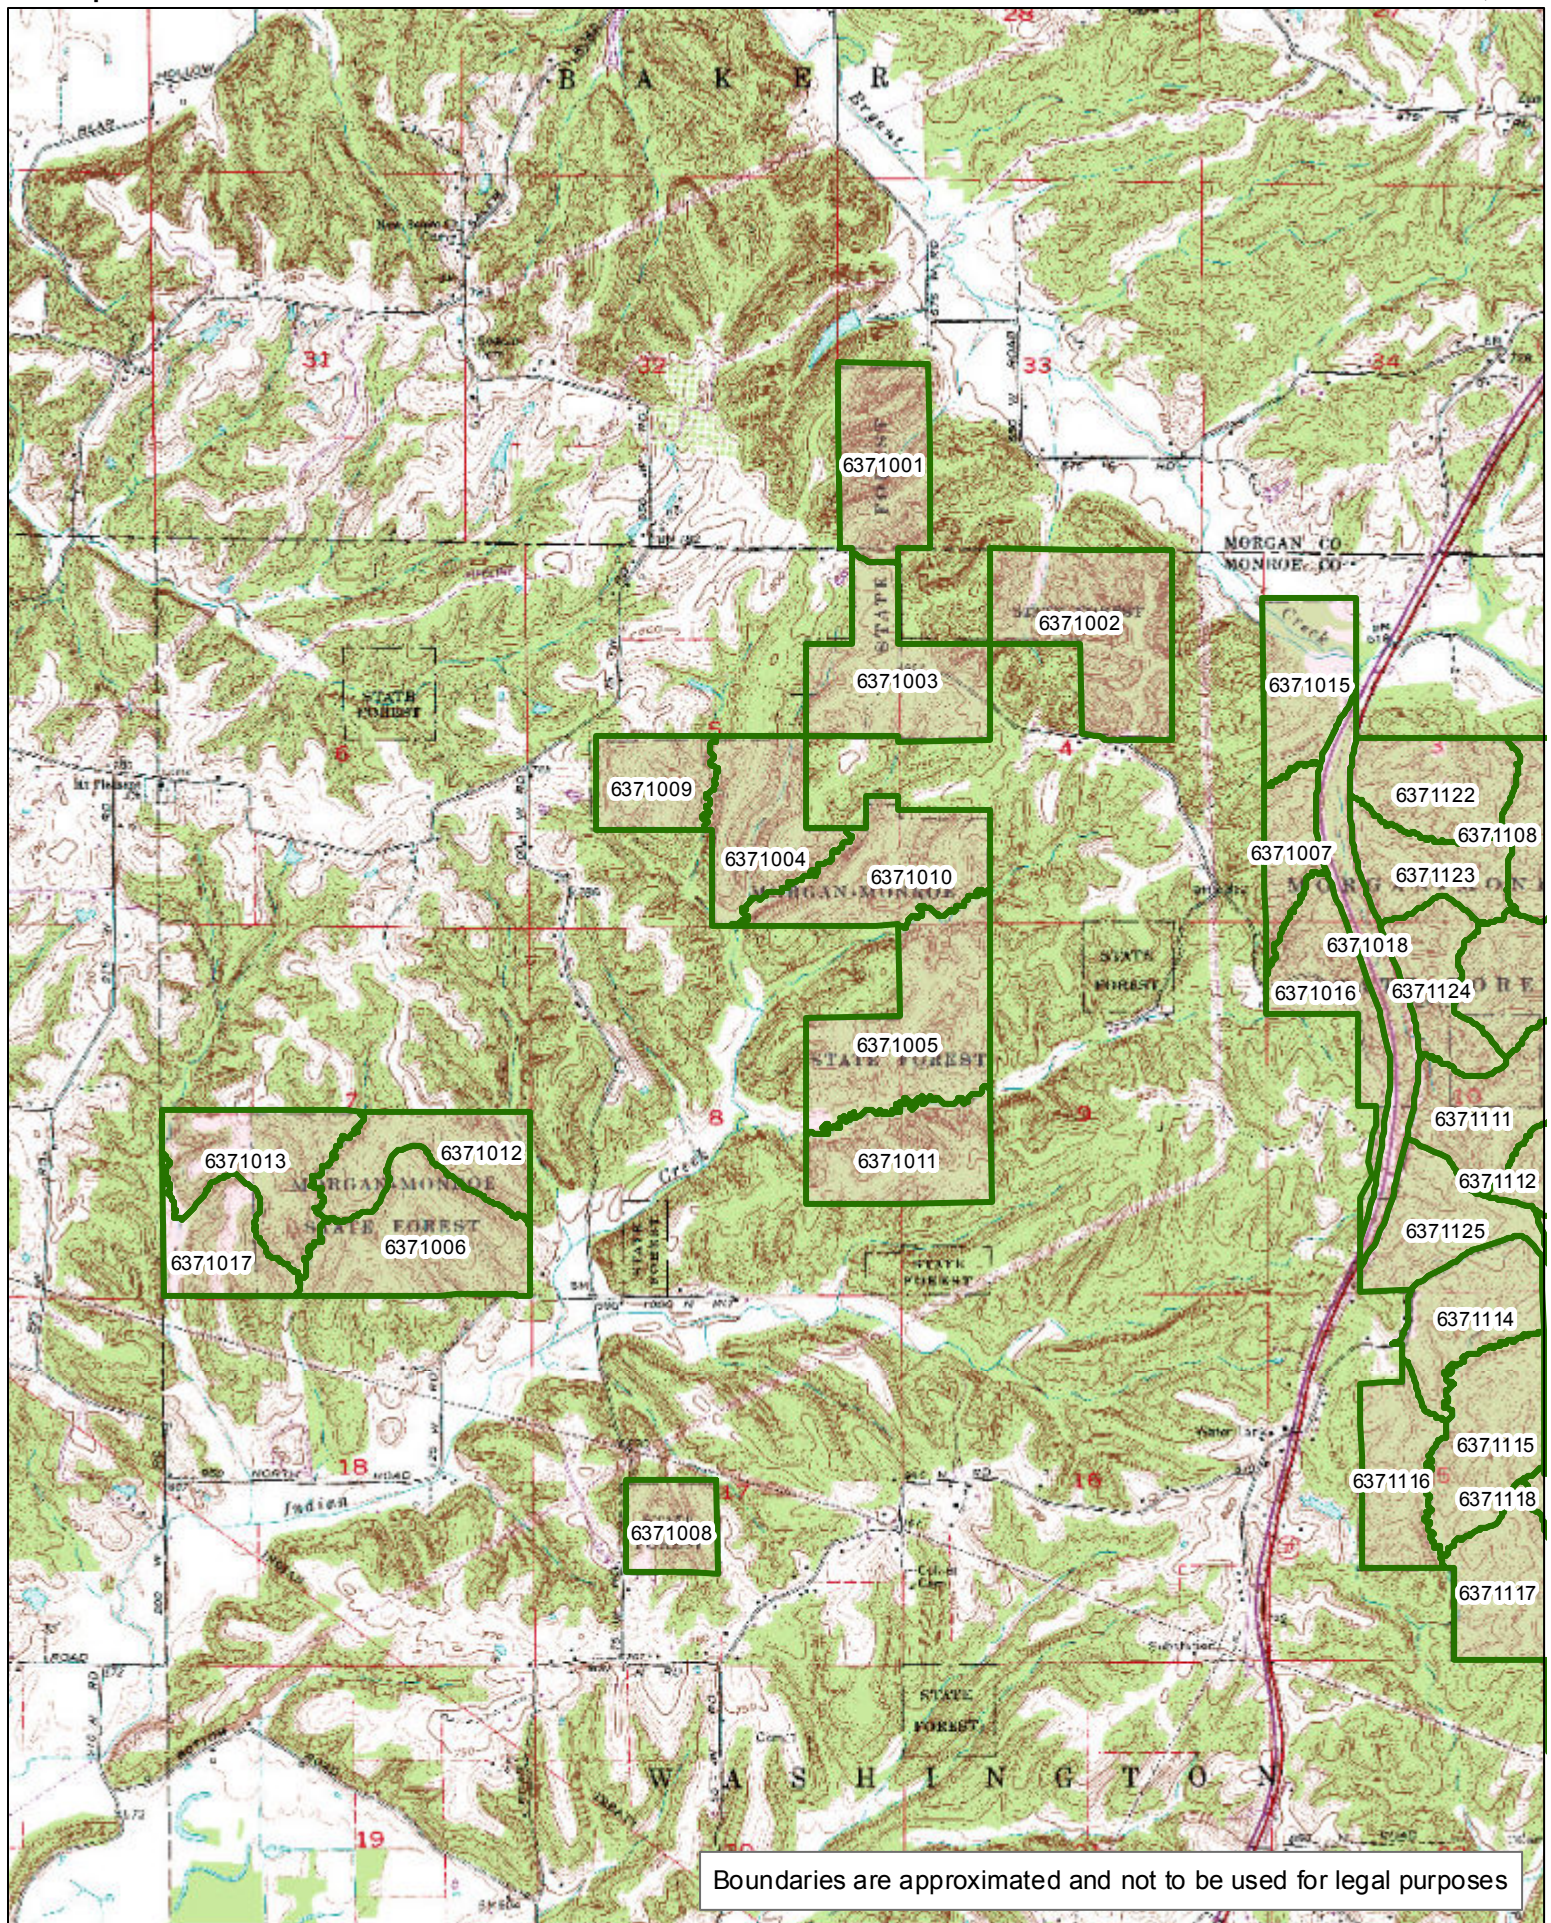

1:26,450

Boundaries are approximated and not to be used for legal purposes

MORGAN-MONROE STATE FOREST

Compartment 10

[CLICK HERE TO RETURN TO TOP OF DOCUMENT](#)

1:33,140

Boundaries are approximated and not to be used for legal purposes