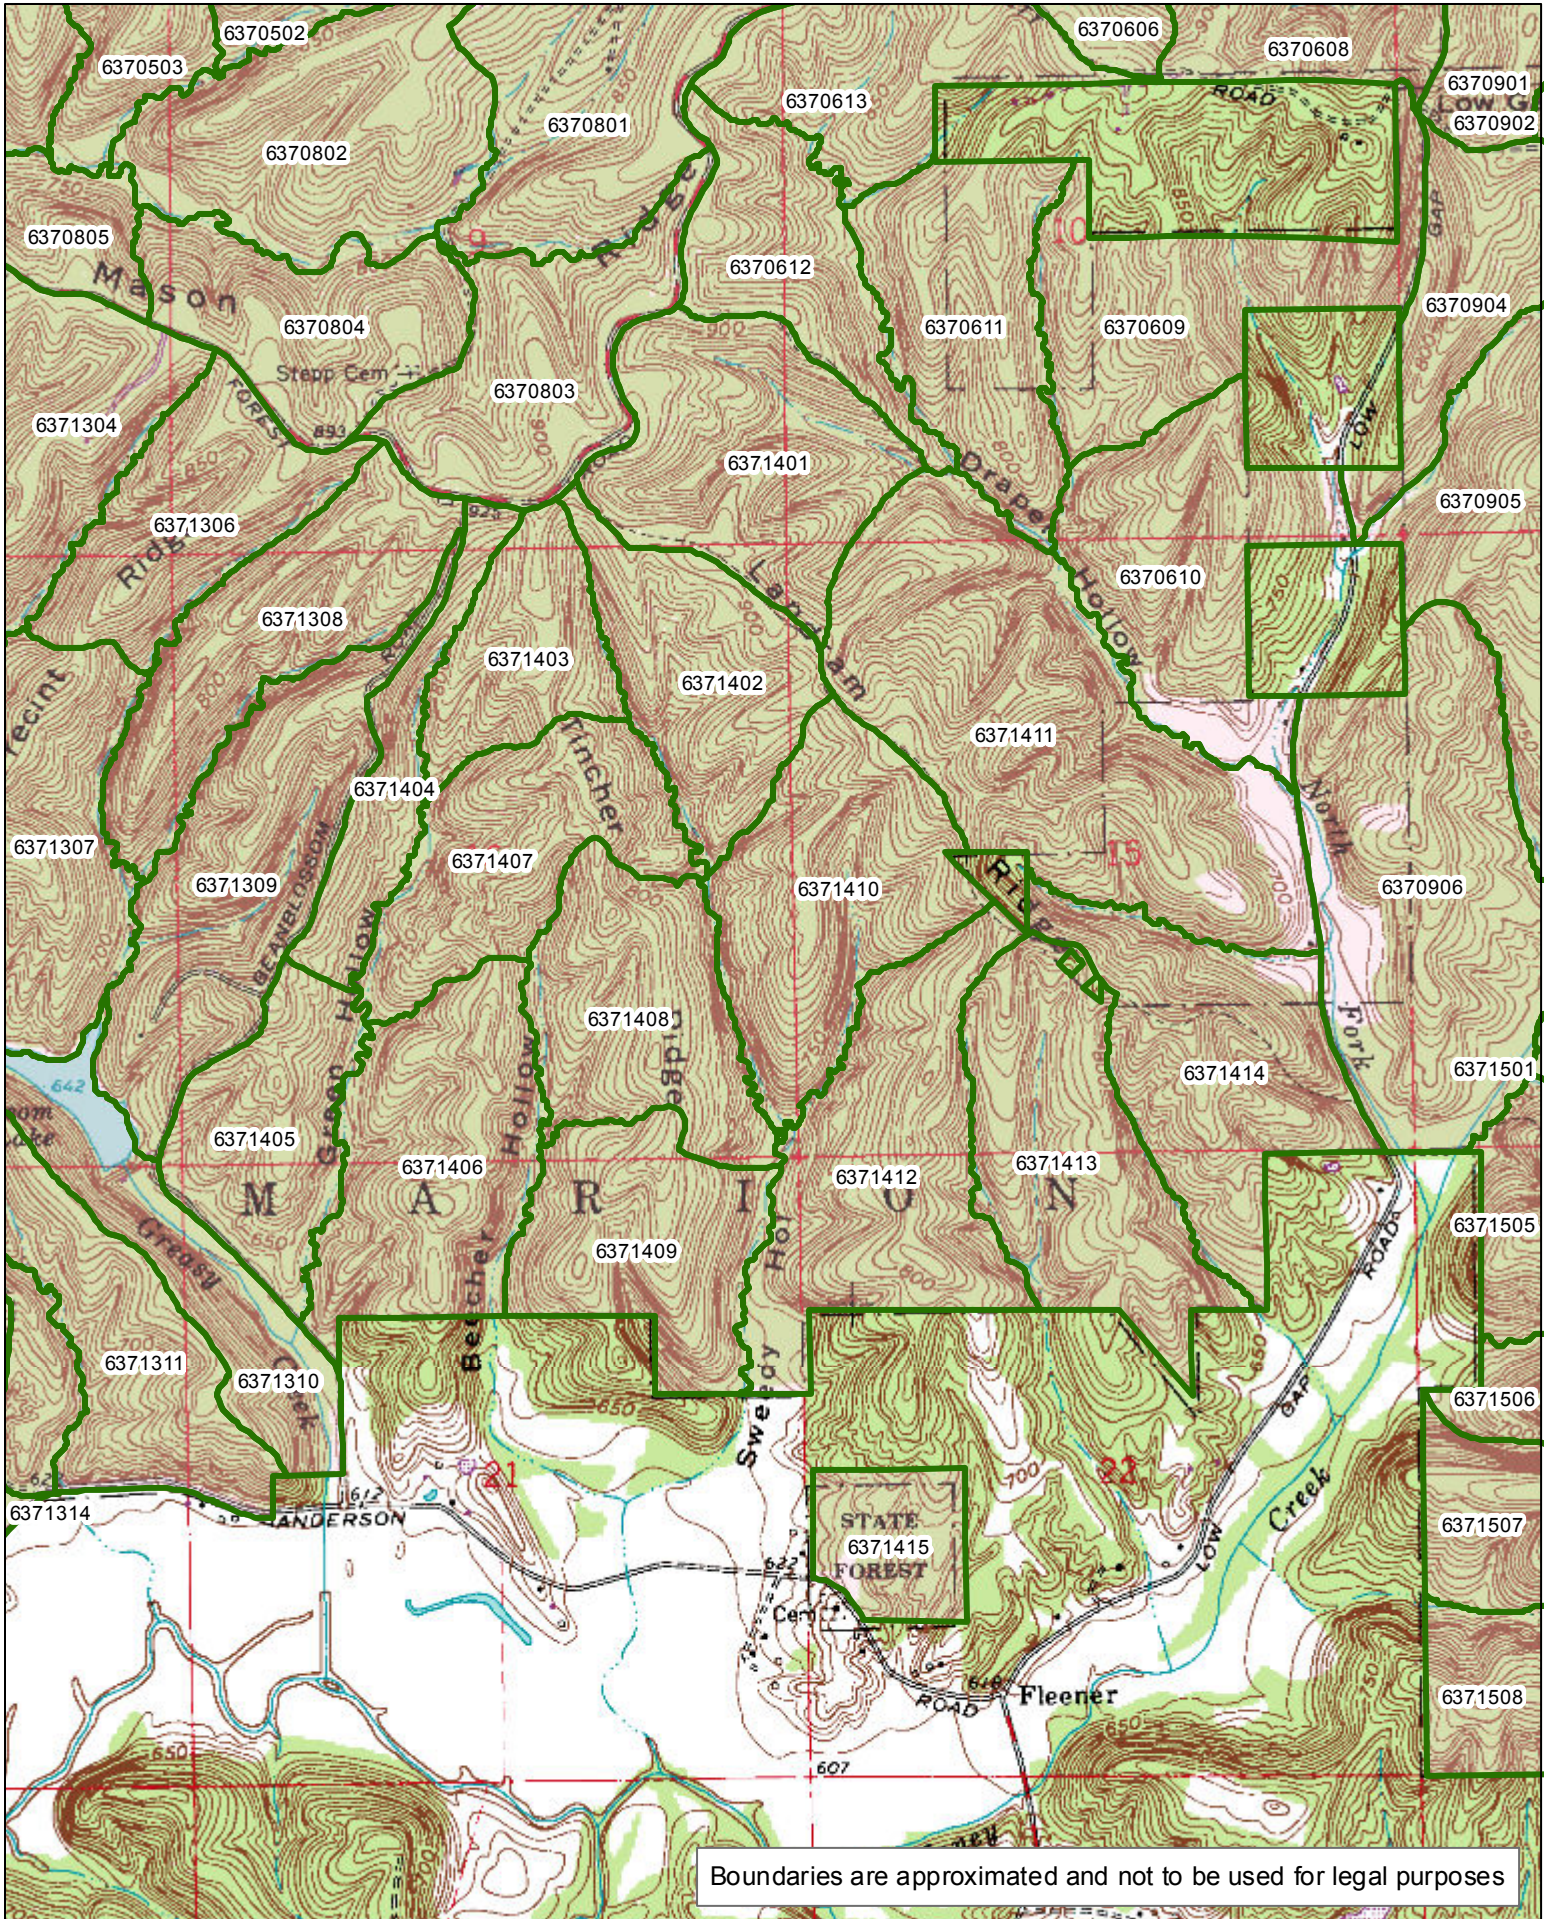

MORGAN-MONROE STATE FOREST

Compartment 14

[CLICK HERE TO RETURN TO TOP OF DOCUMENT](#)

1:19,760

Boundaries are approximated and not to be used for legal purposes