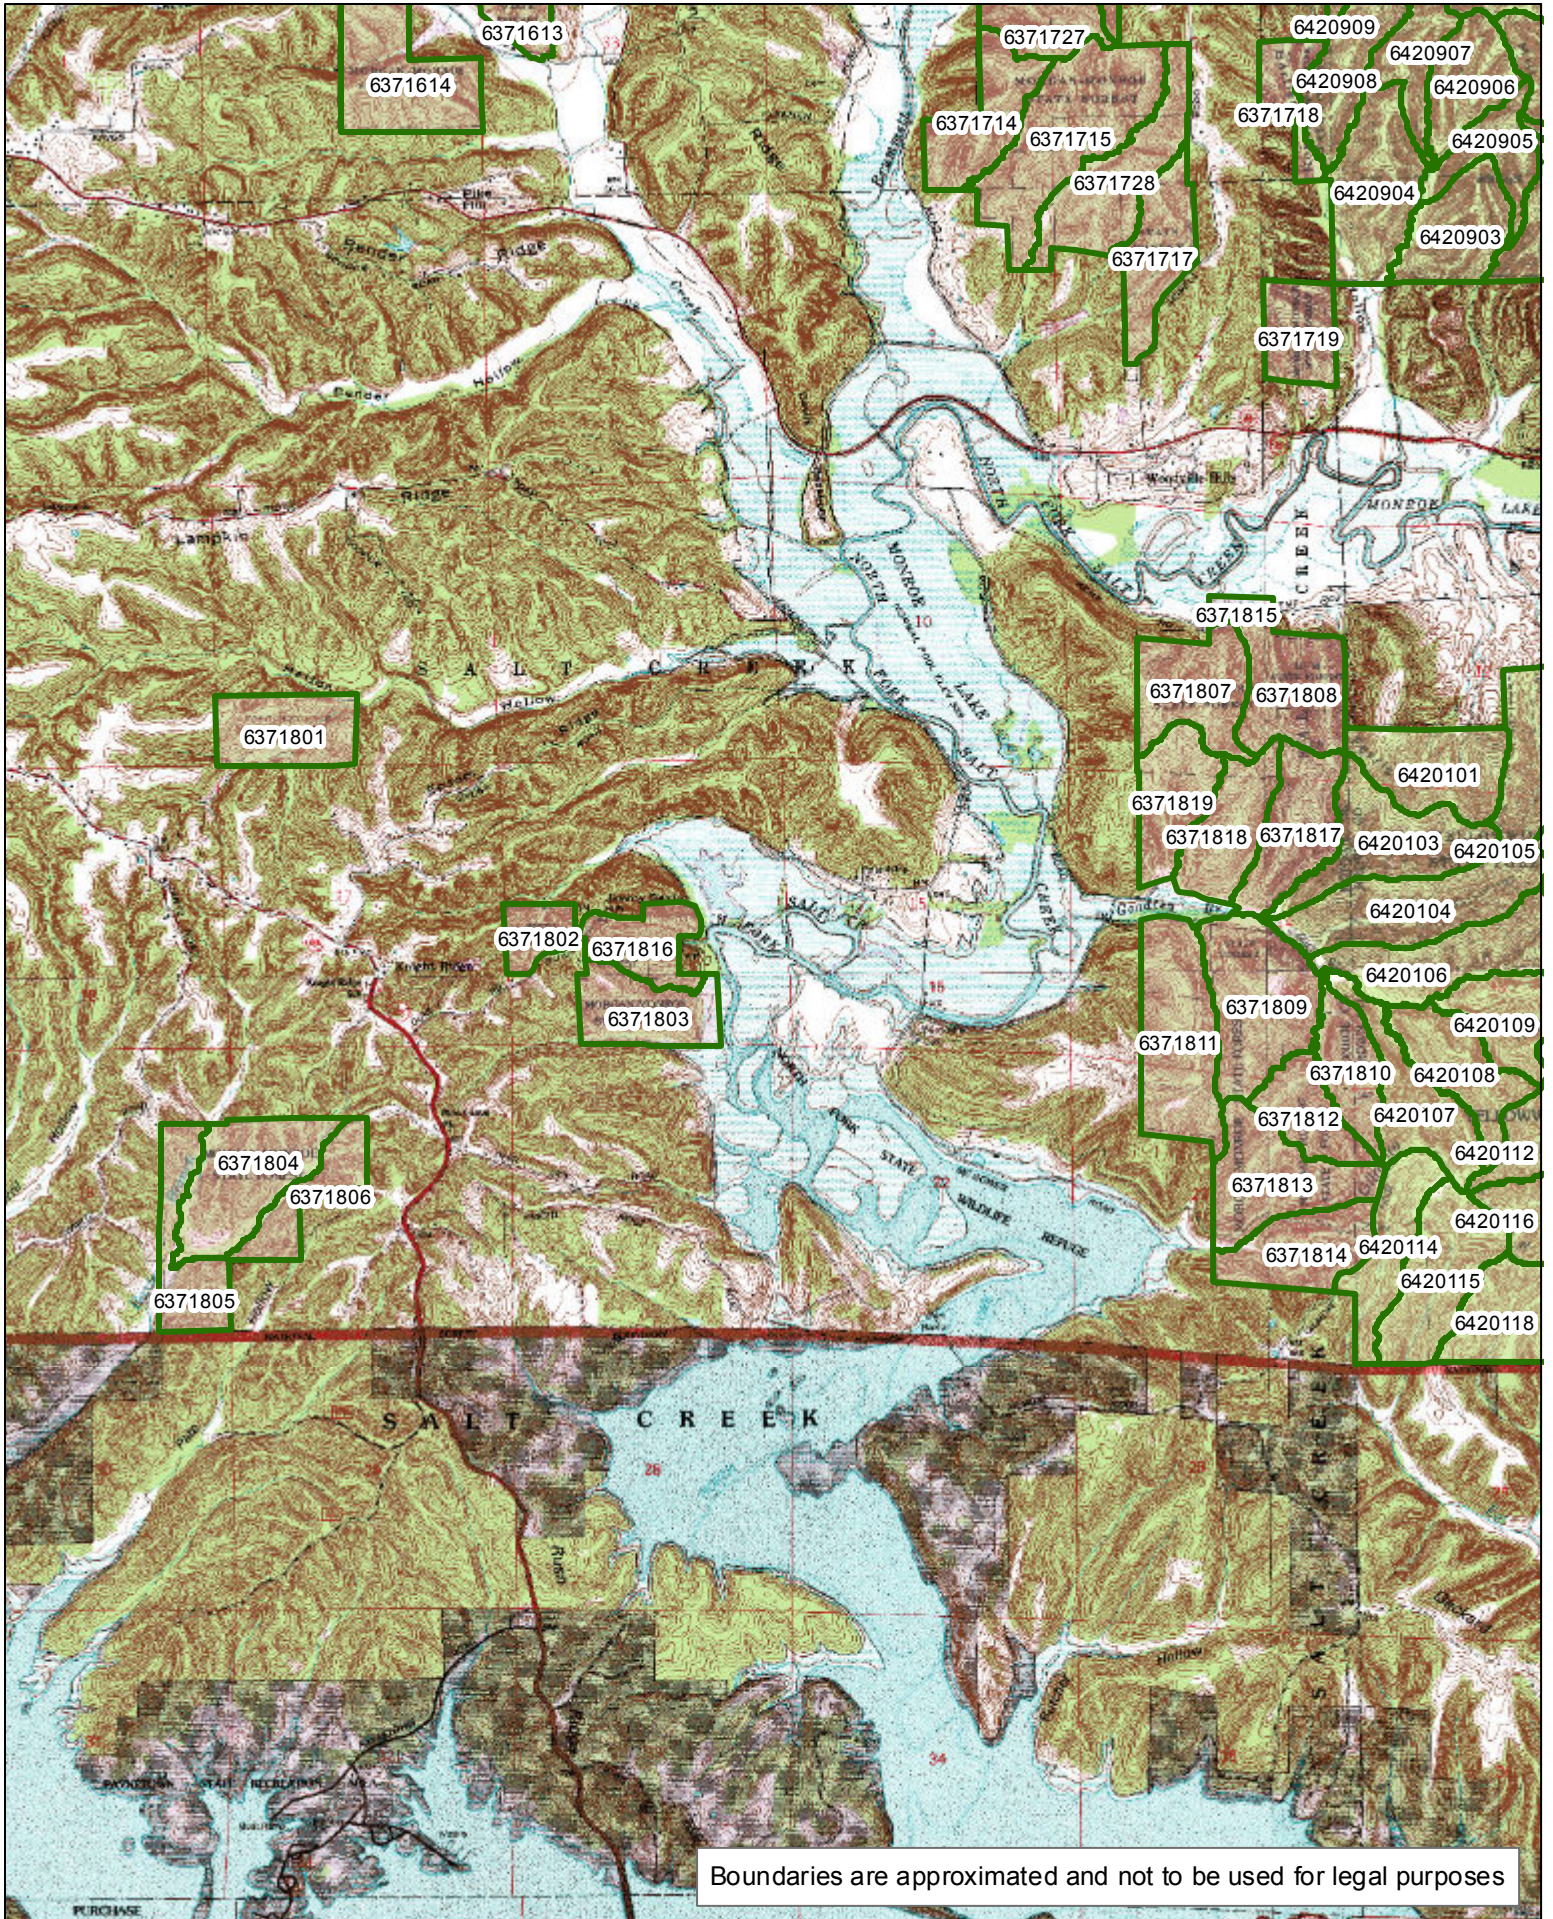

1:52,390

Boundaries are approximated and not to be used for legal purposes

6371815

6420208

MORGAN-MONROE STATE FOREST

Compartment 18

[CLICK HERE TO RETURN TO TOP OF DOCUMENT](#)

1:42,750