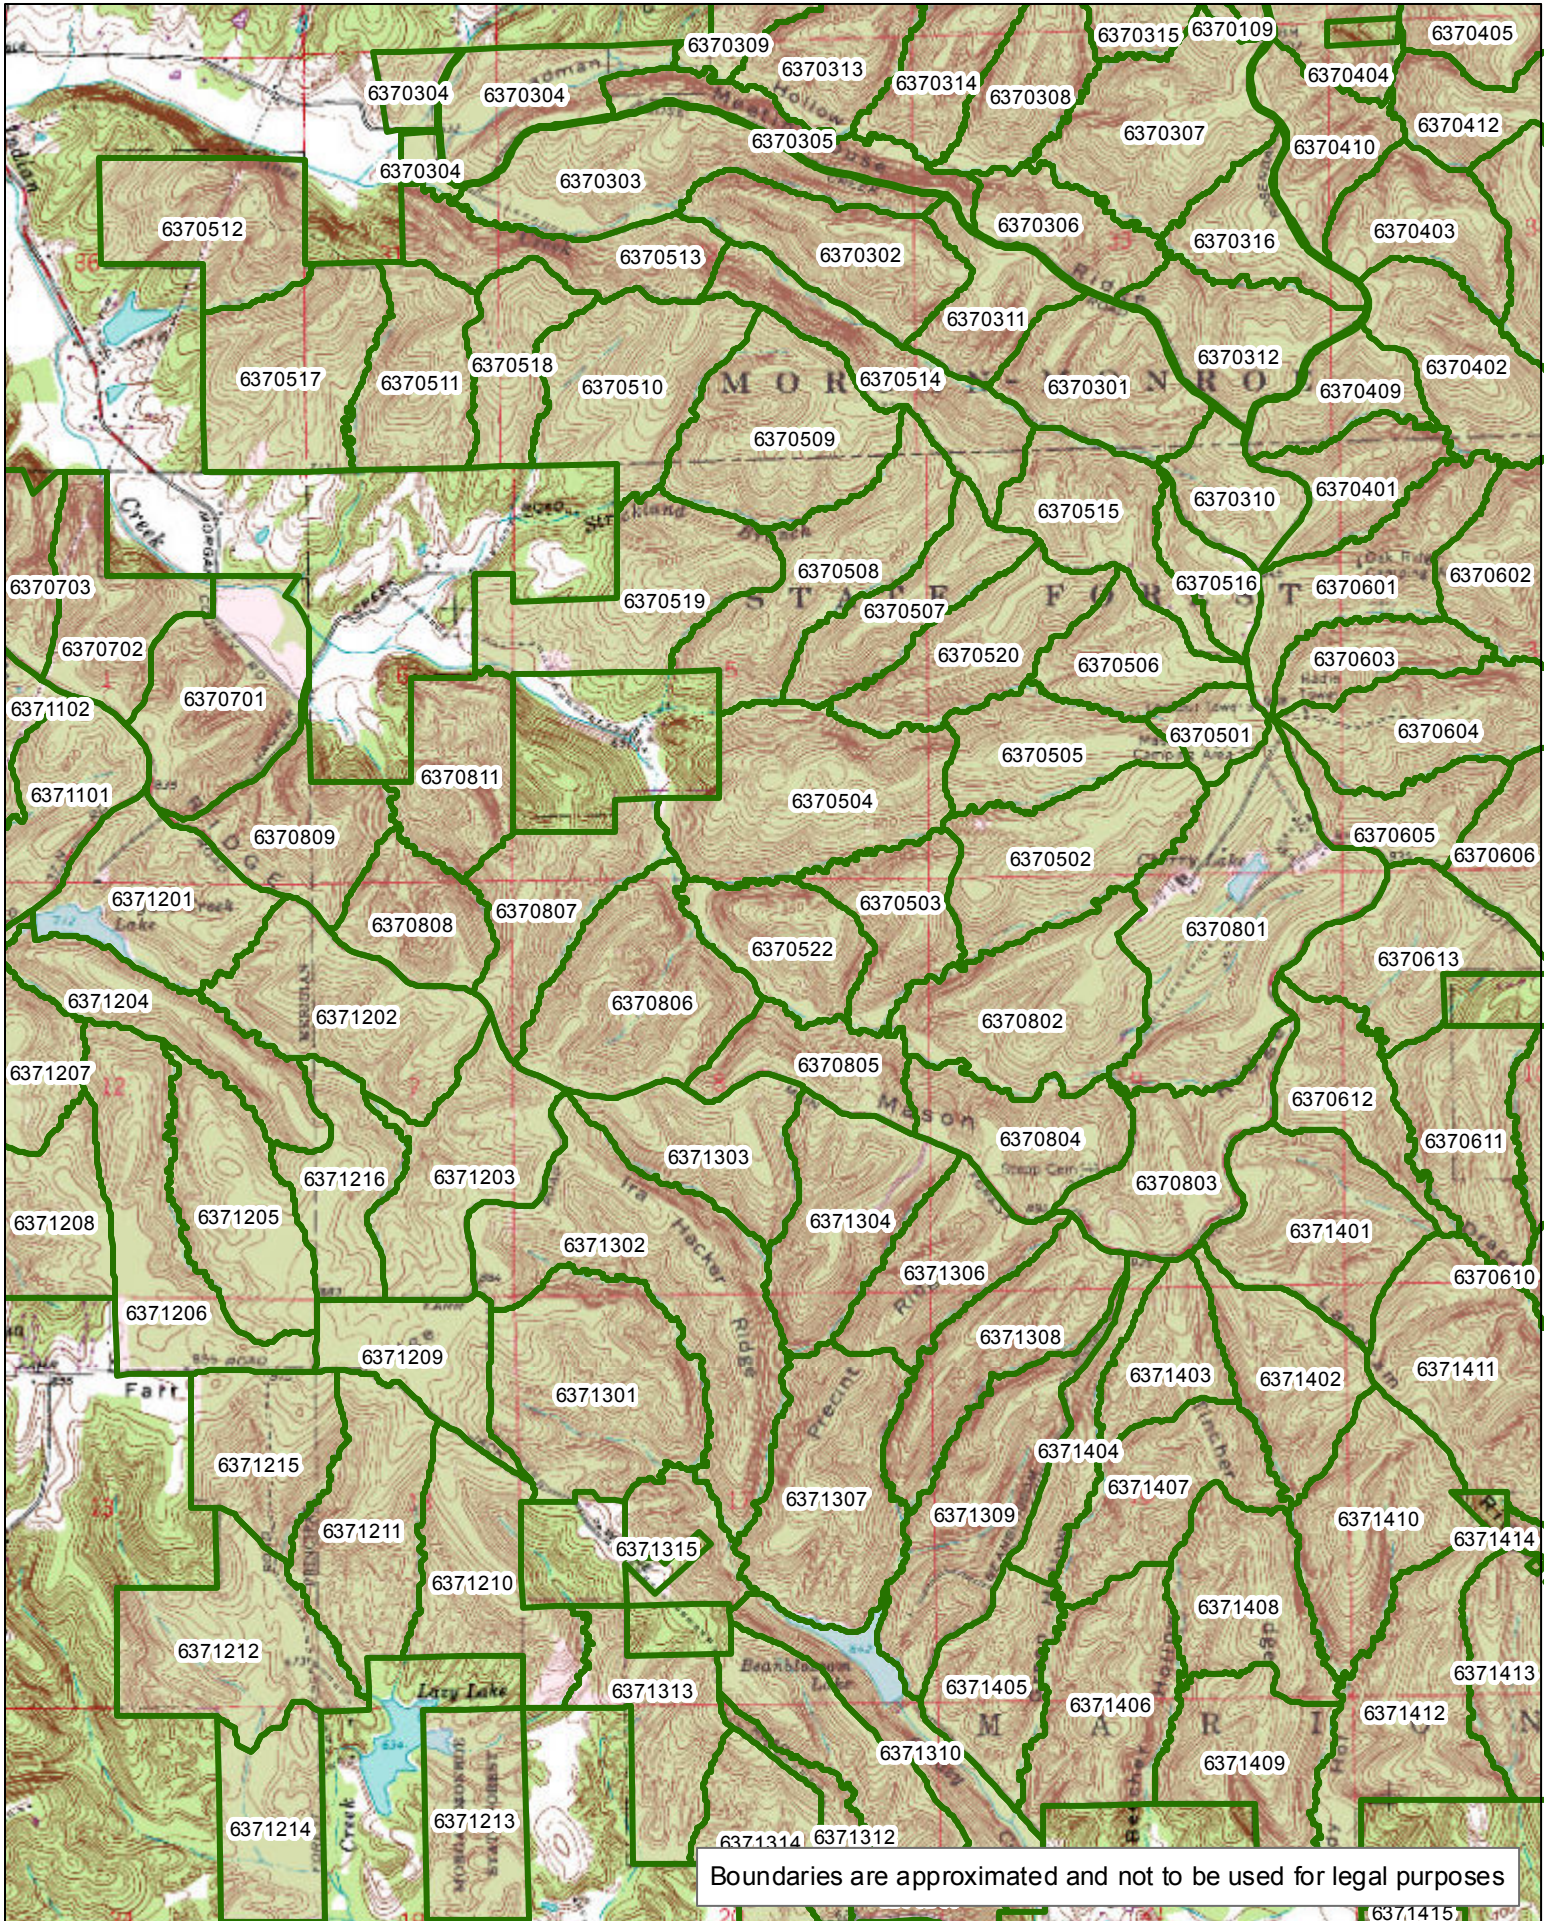

MORGAN-MONROE STATE FOREST

Compartment 08

[CLICK HERE TO RETURN TO TOP OF DOCUMENT](#)

1:29,320

Boundaries are approximated and not to be used for legal purposes