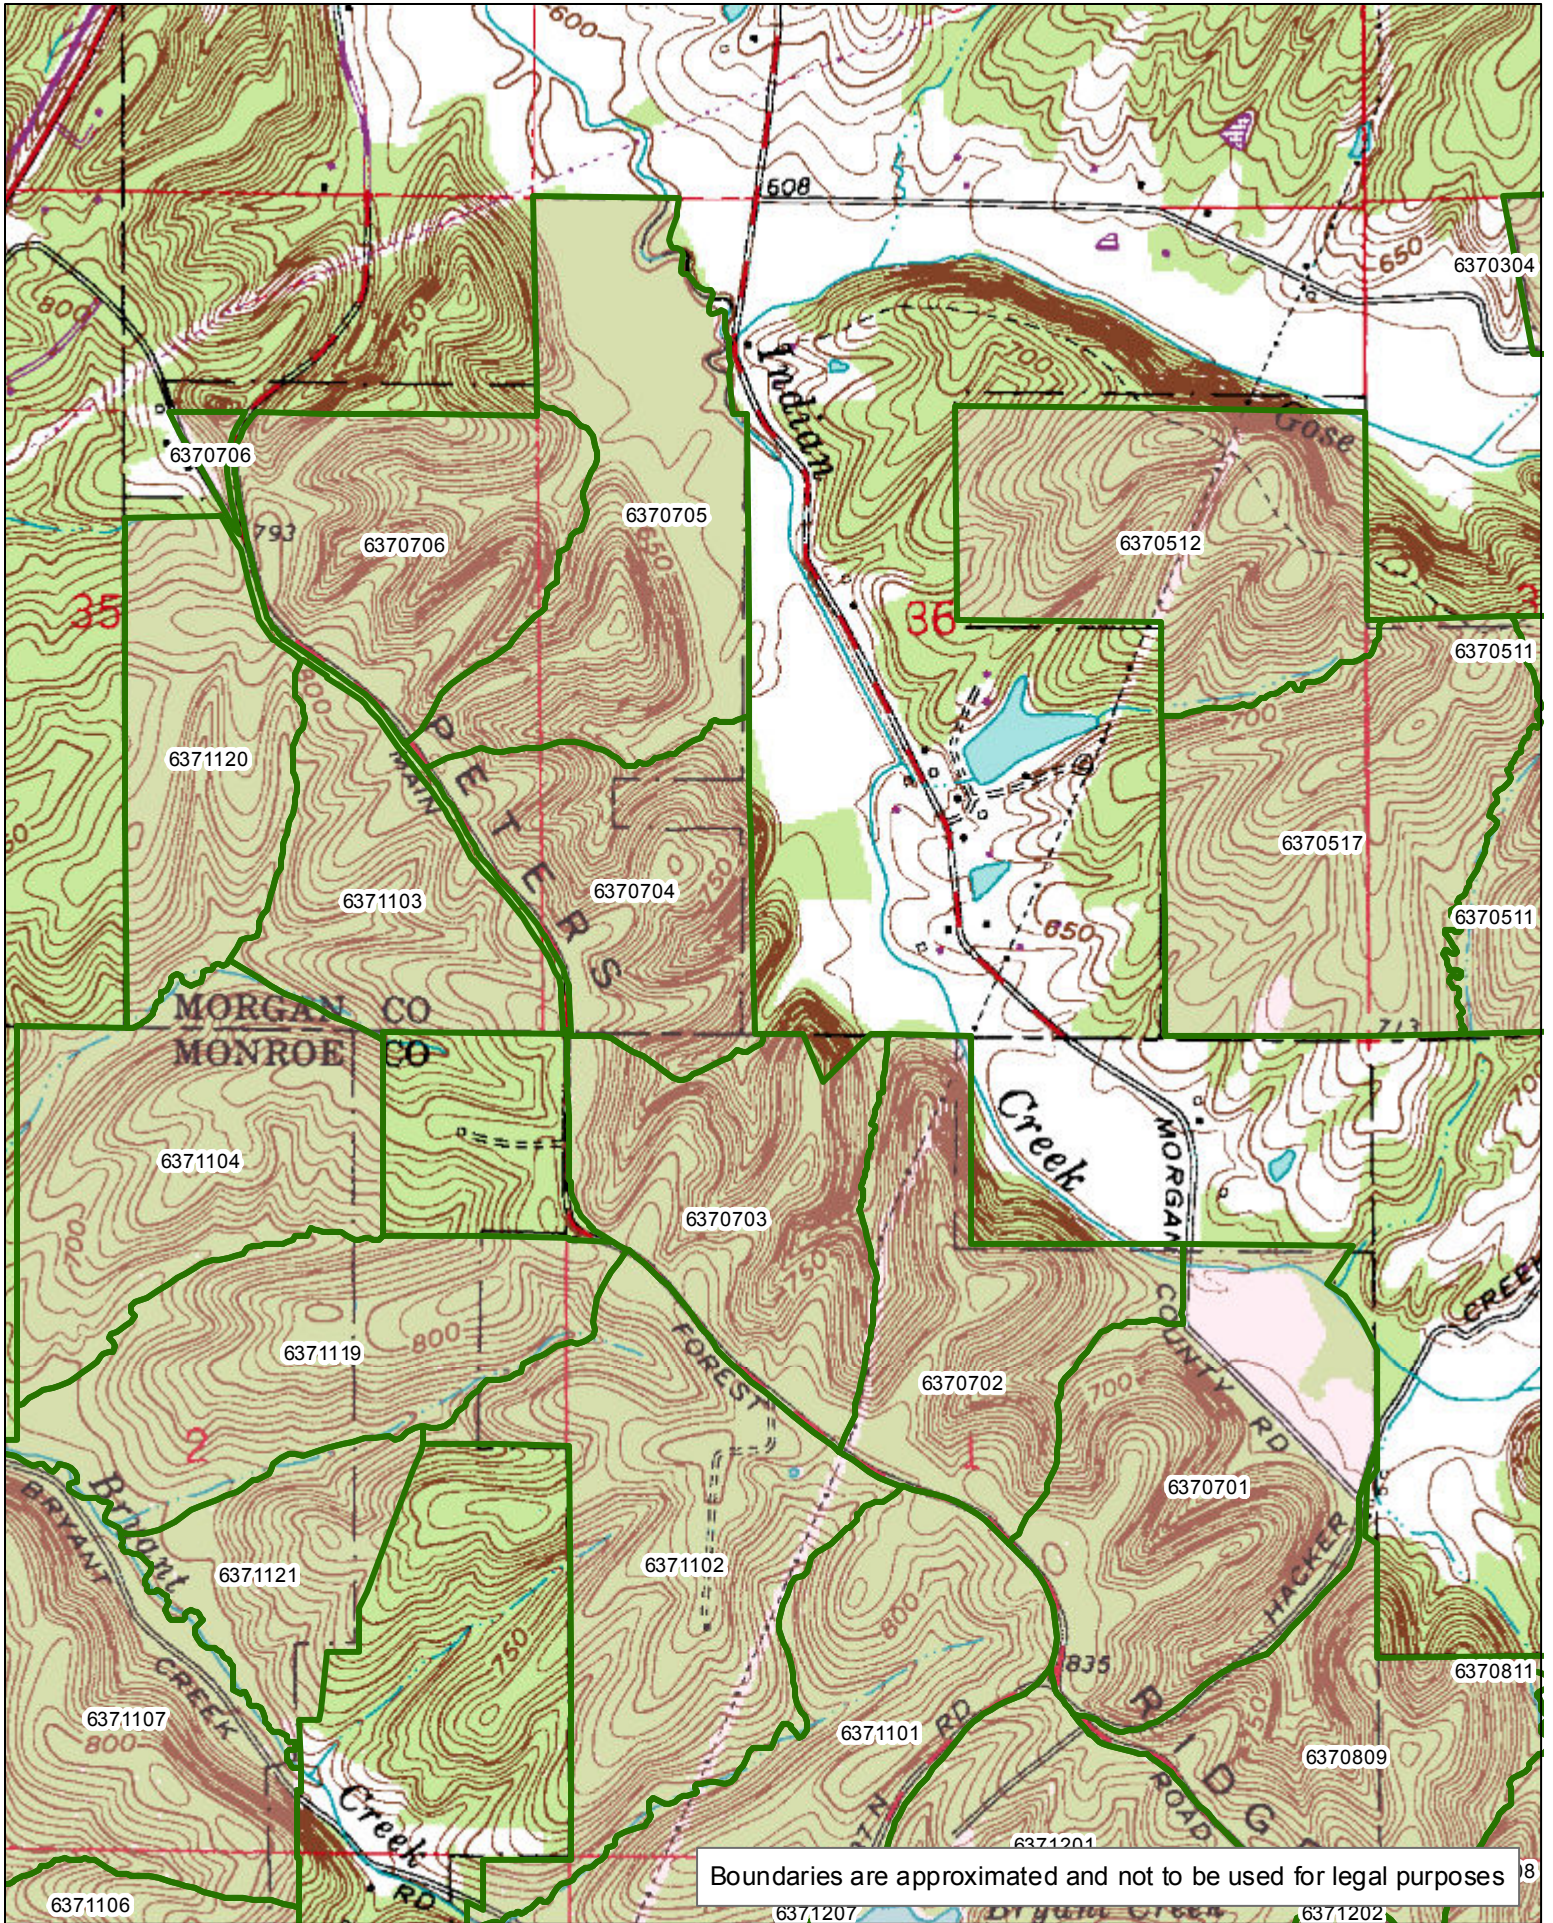

1:19,140

Boundaries are approximated and not to be used for legal purposes

MORGAN-MONROE STATE FOREST

Compartment 07

[CLICK HERE TO RETURN TO TOP OF DOCUMENT](#)

1:14,640

Boundaries are approximated and not to be used for legal purposes