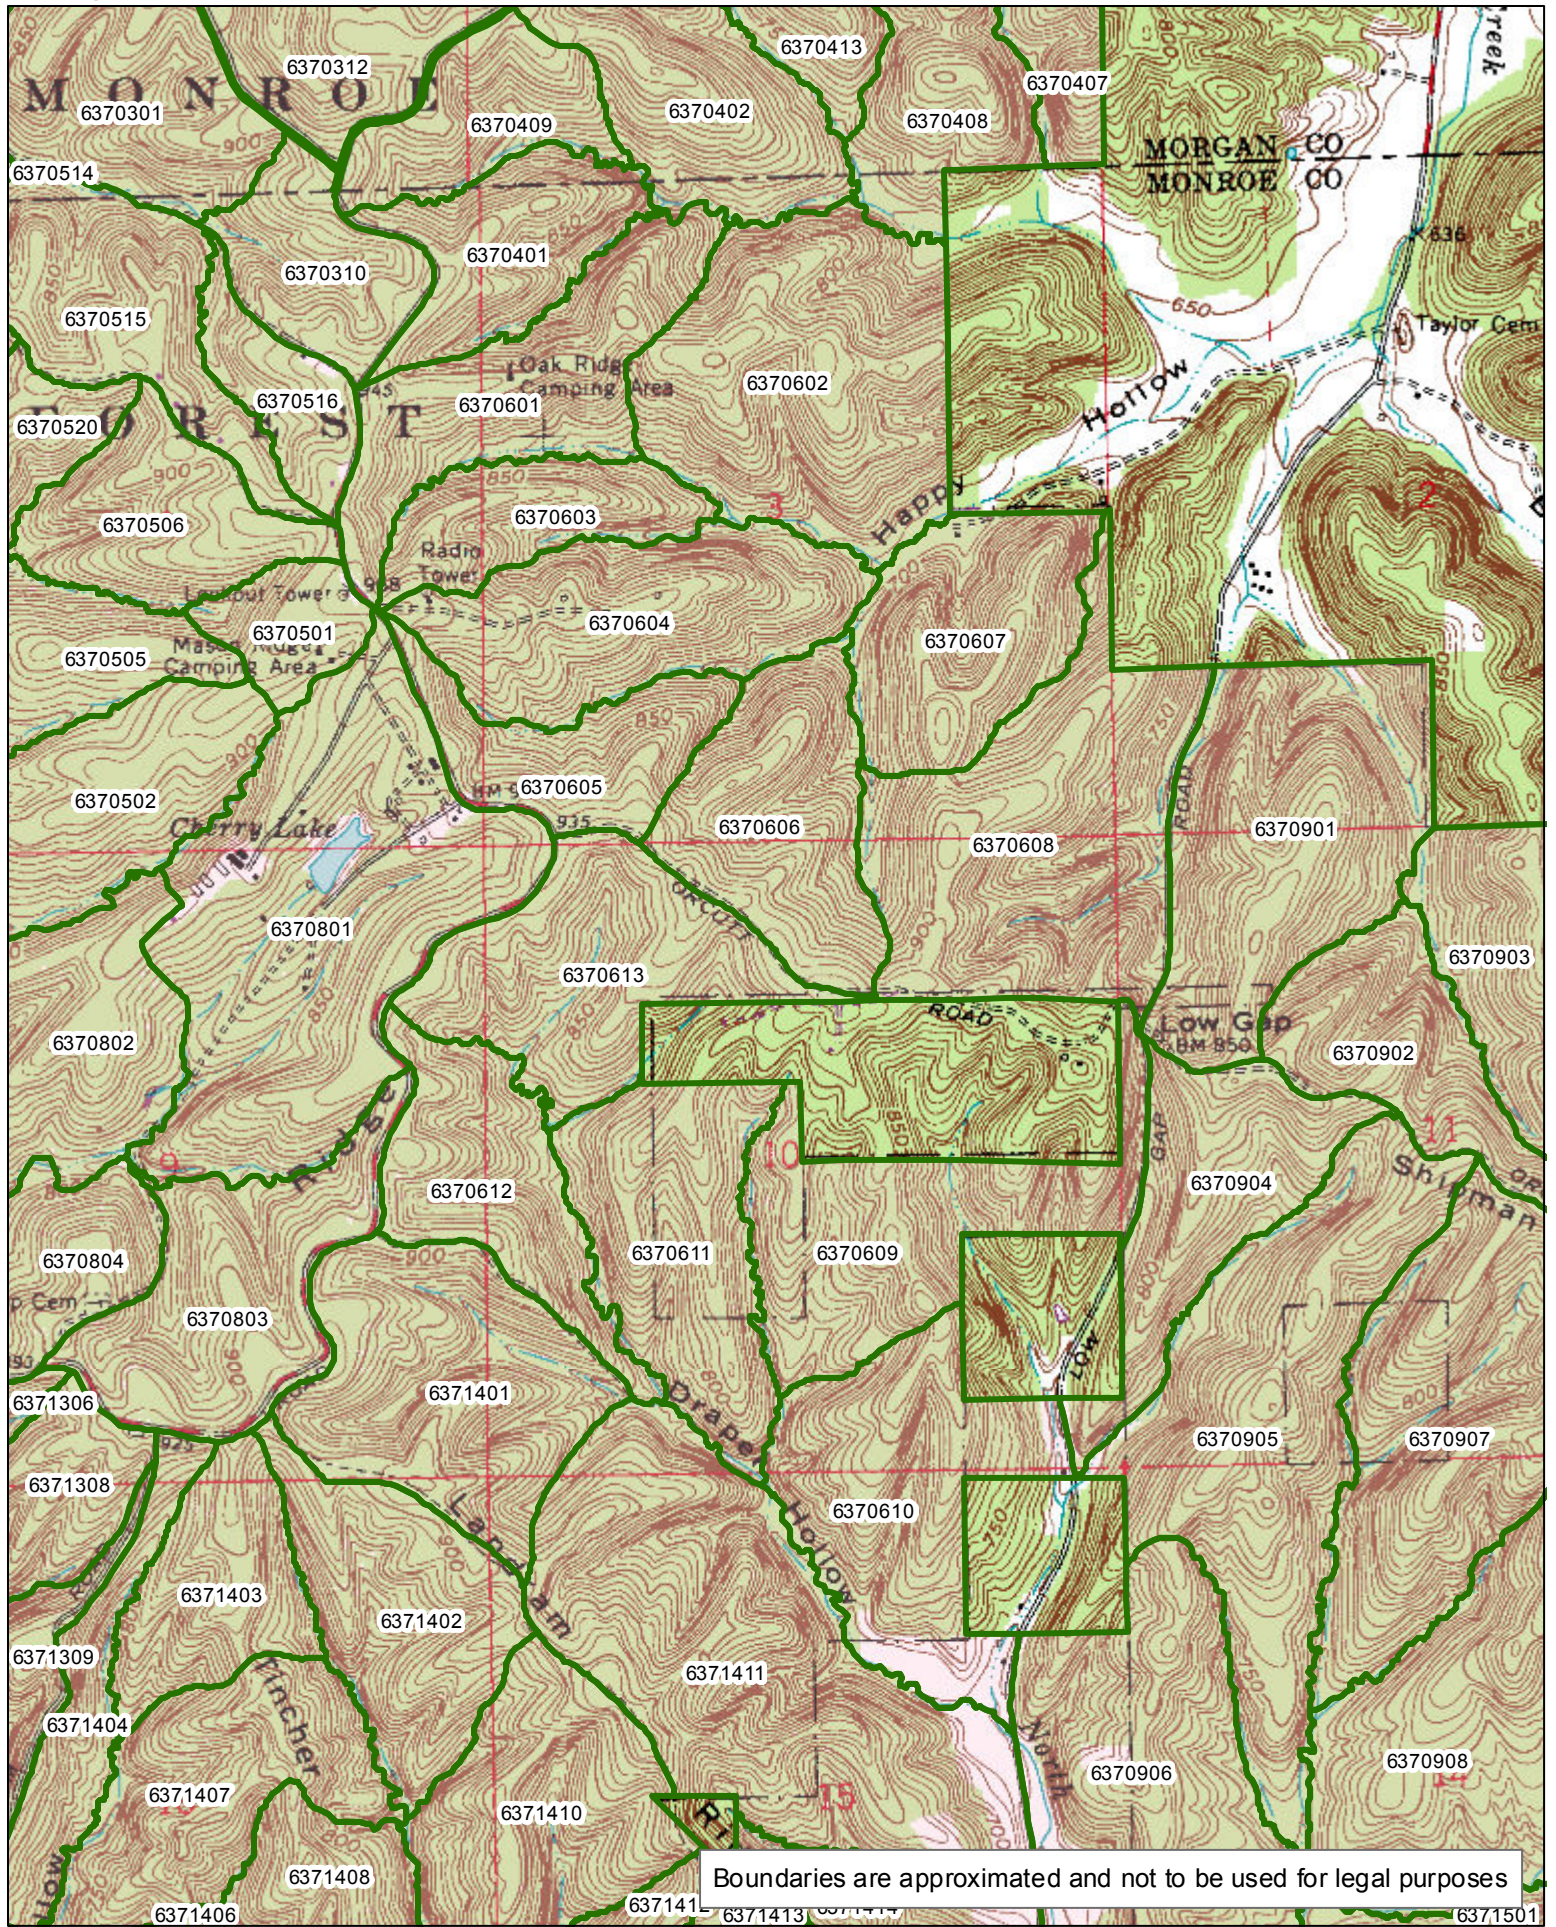

MORGAN-MONROE STATE FOREST

Compartment 06

[CLICK HERE TO RETURN TO TOP OF DOCUMENT](#)

1:19,140

Boundaries are approximated and not to be used for legal purposes