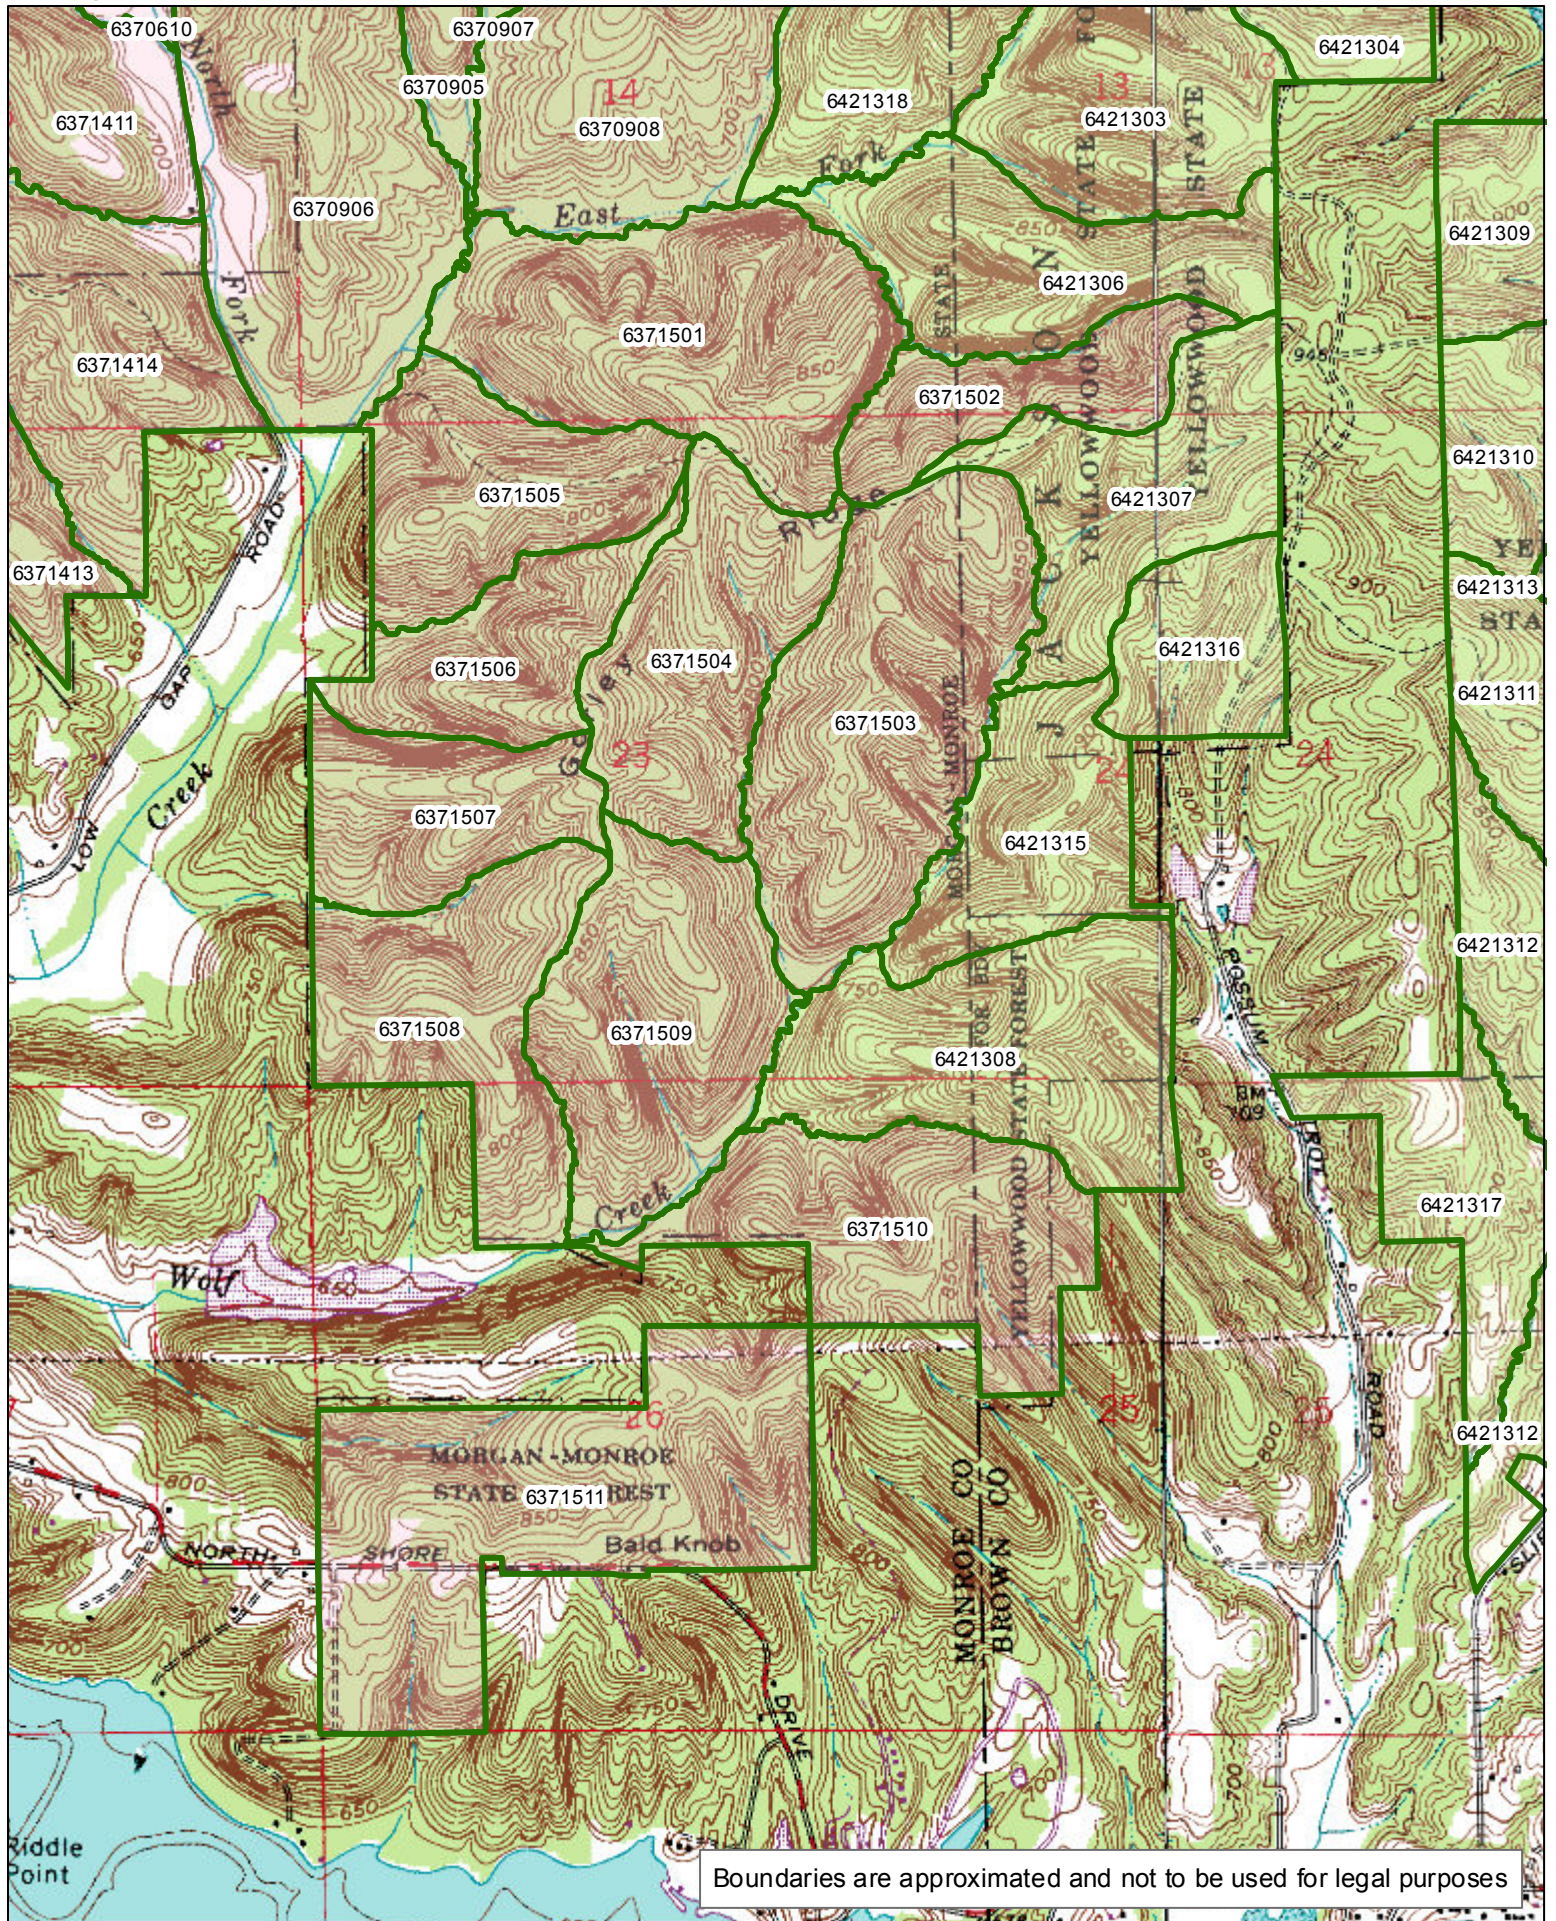

1:19,760

Boundaries are approximated and not to be used for legal purposes

MORGAN-MONROE STATE FOREST

Compartment 15

[CLICK HERE TO RETURN TO TOP OF DOCUMENT](#)

1:18,780

Boundaries are approximated and not to be used for legal purposes