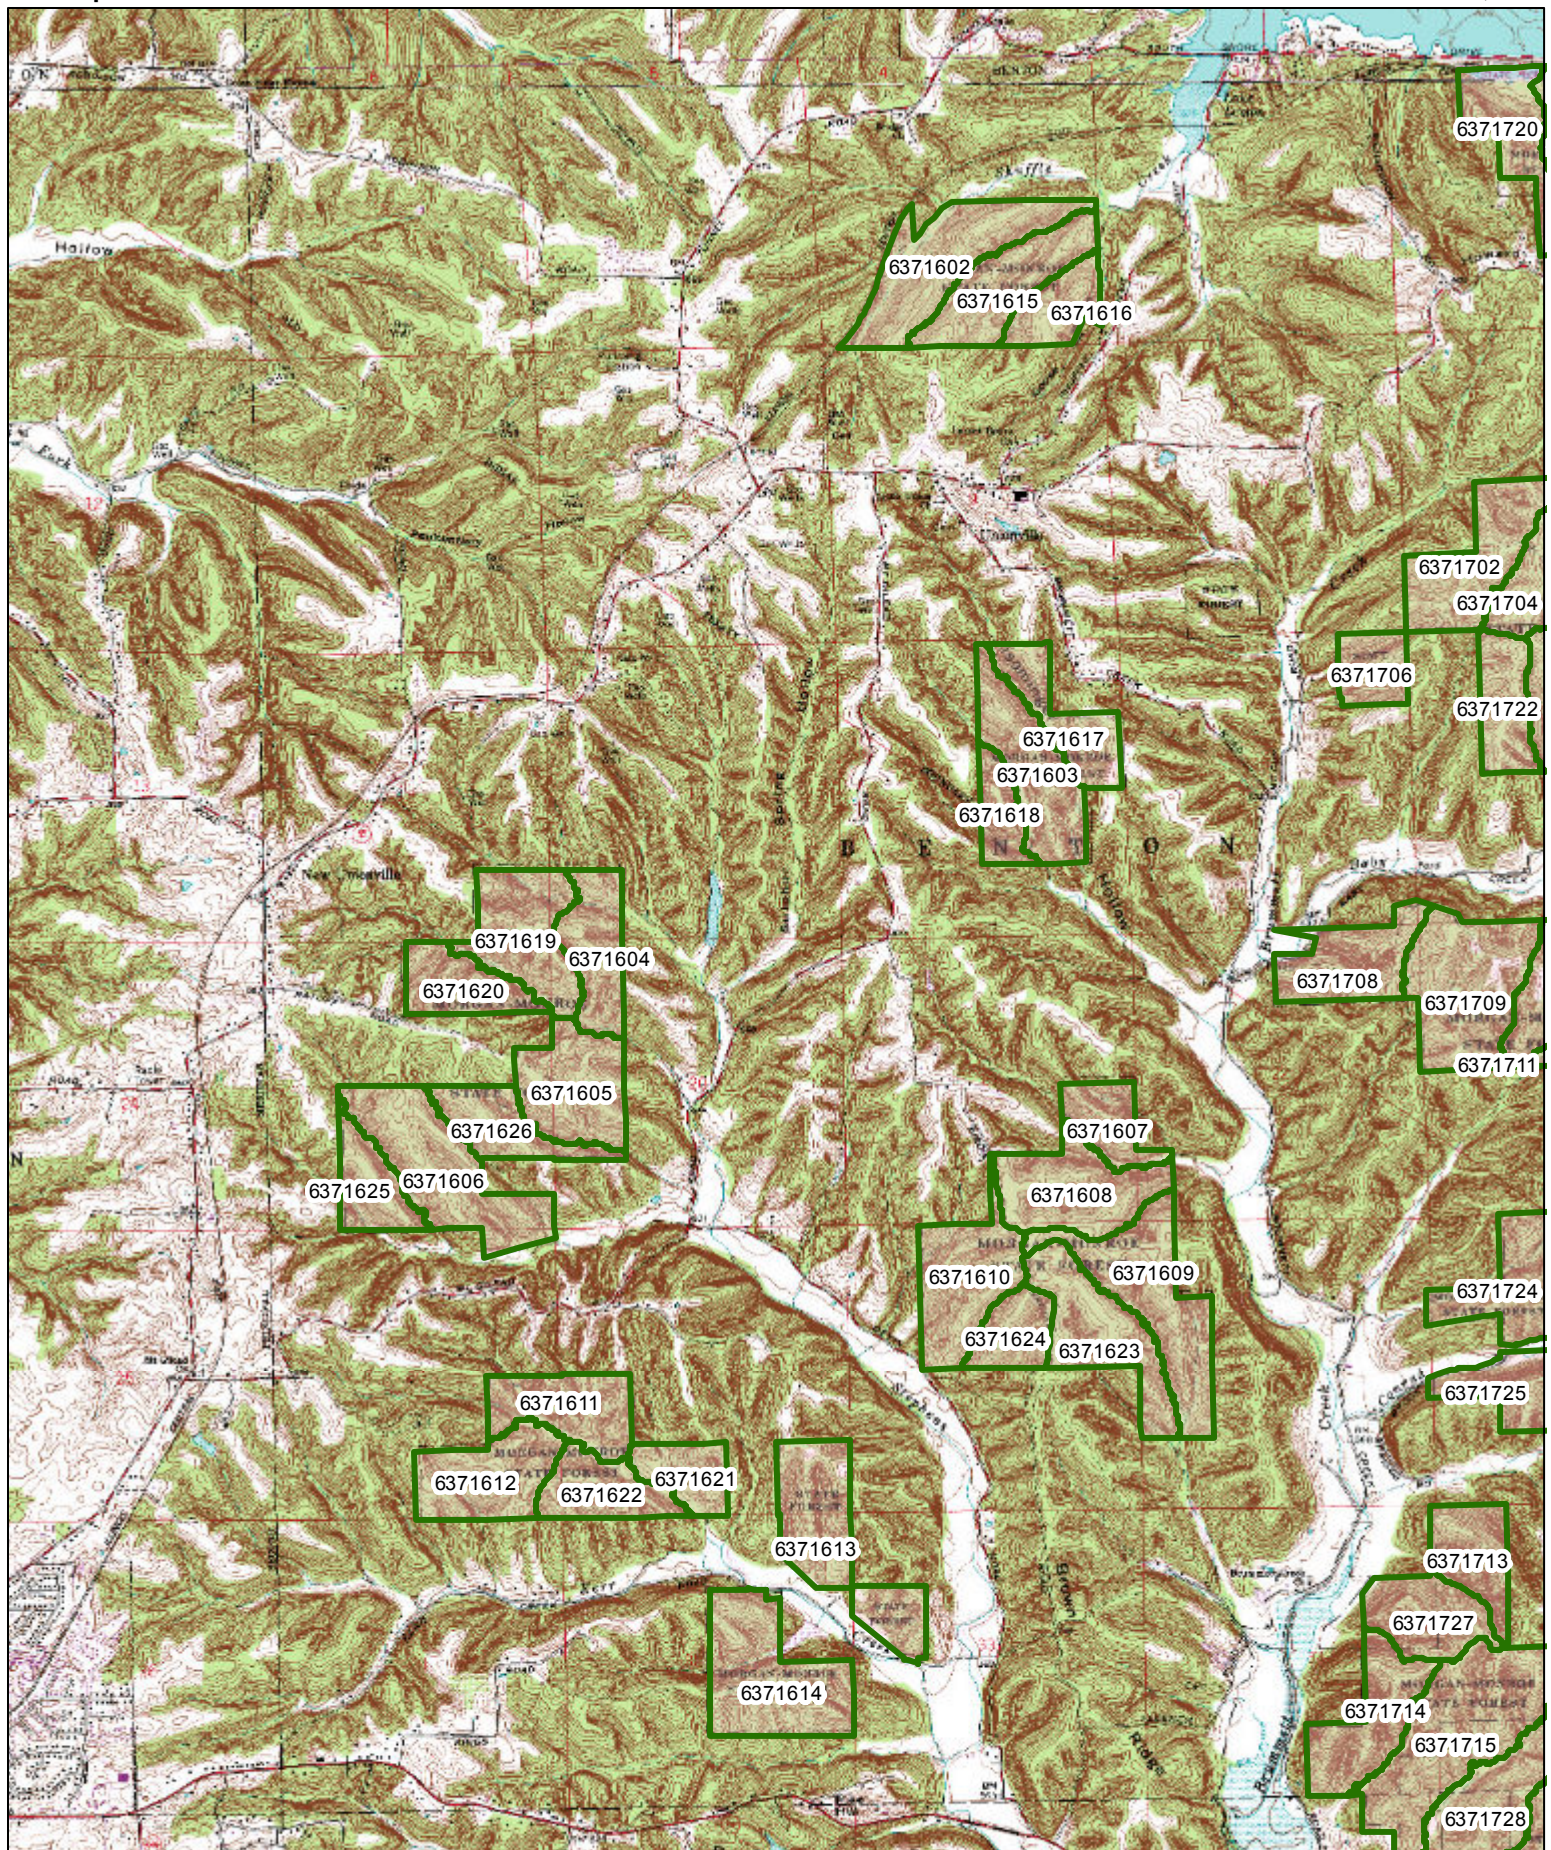

MORGAN-MONROE STATE FOREST

Compartment 16

[CLICK HERE TO RETURN TO TOP OF DOCUMENT](#)

1:41,670

Boundaries are approximated and not to be used for legal purposes