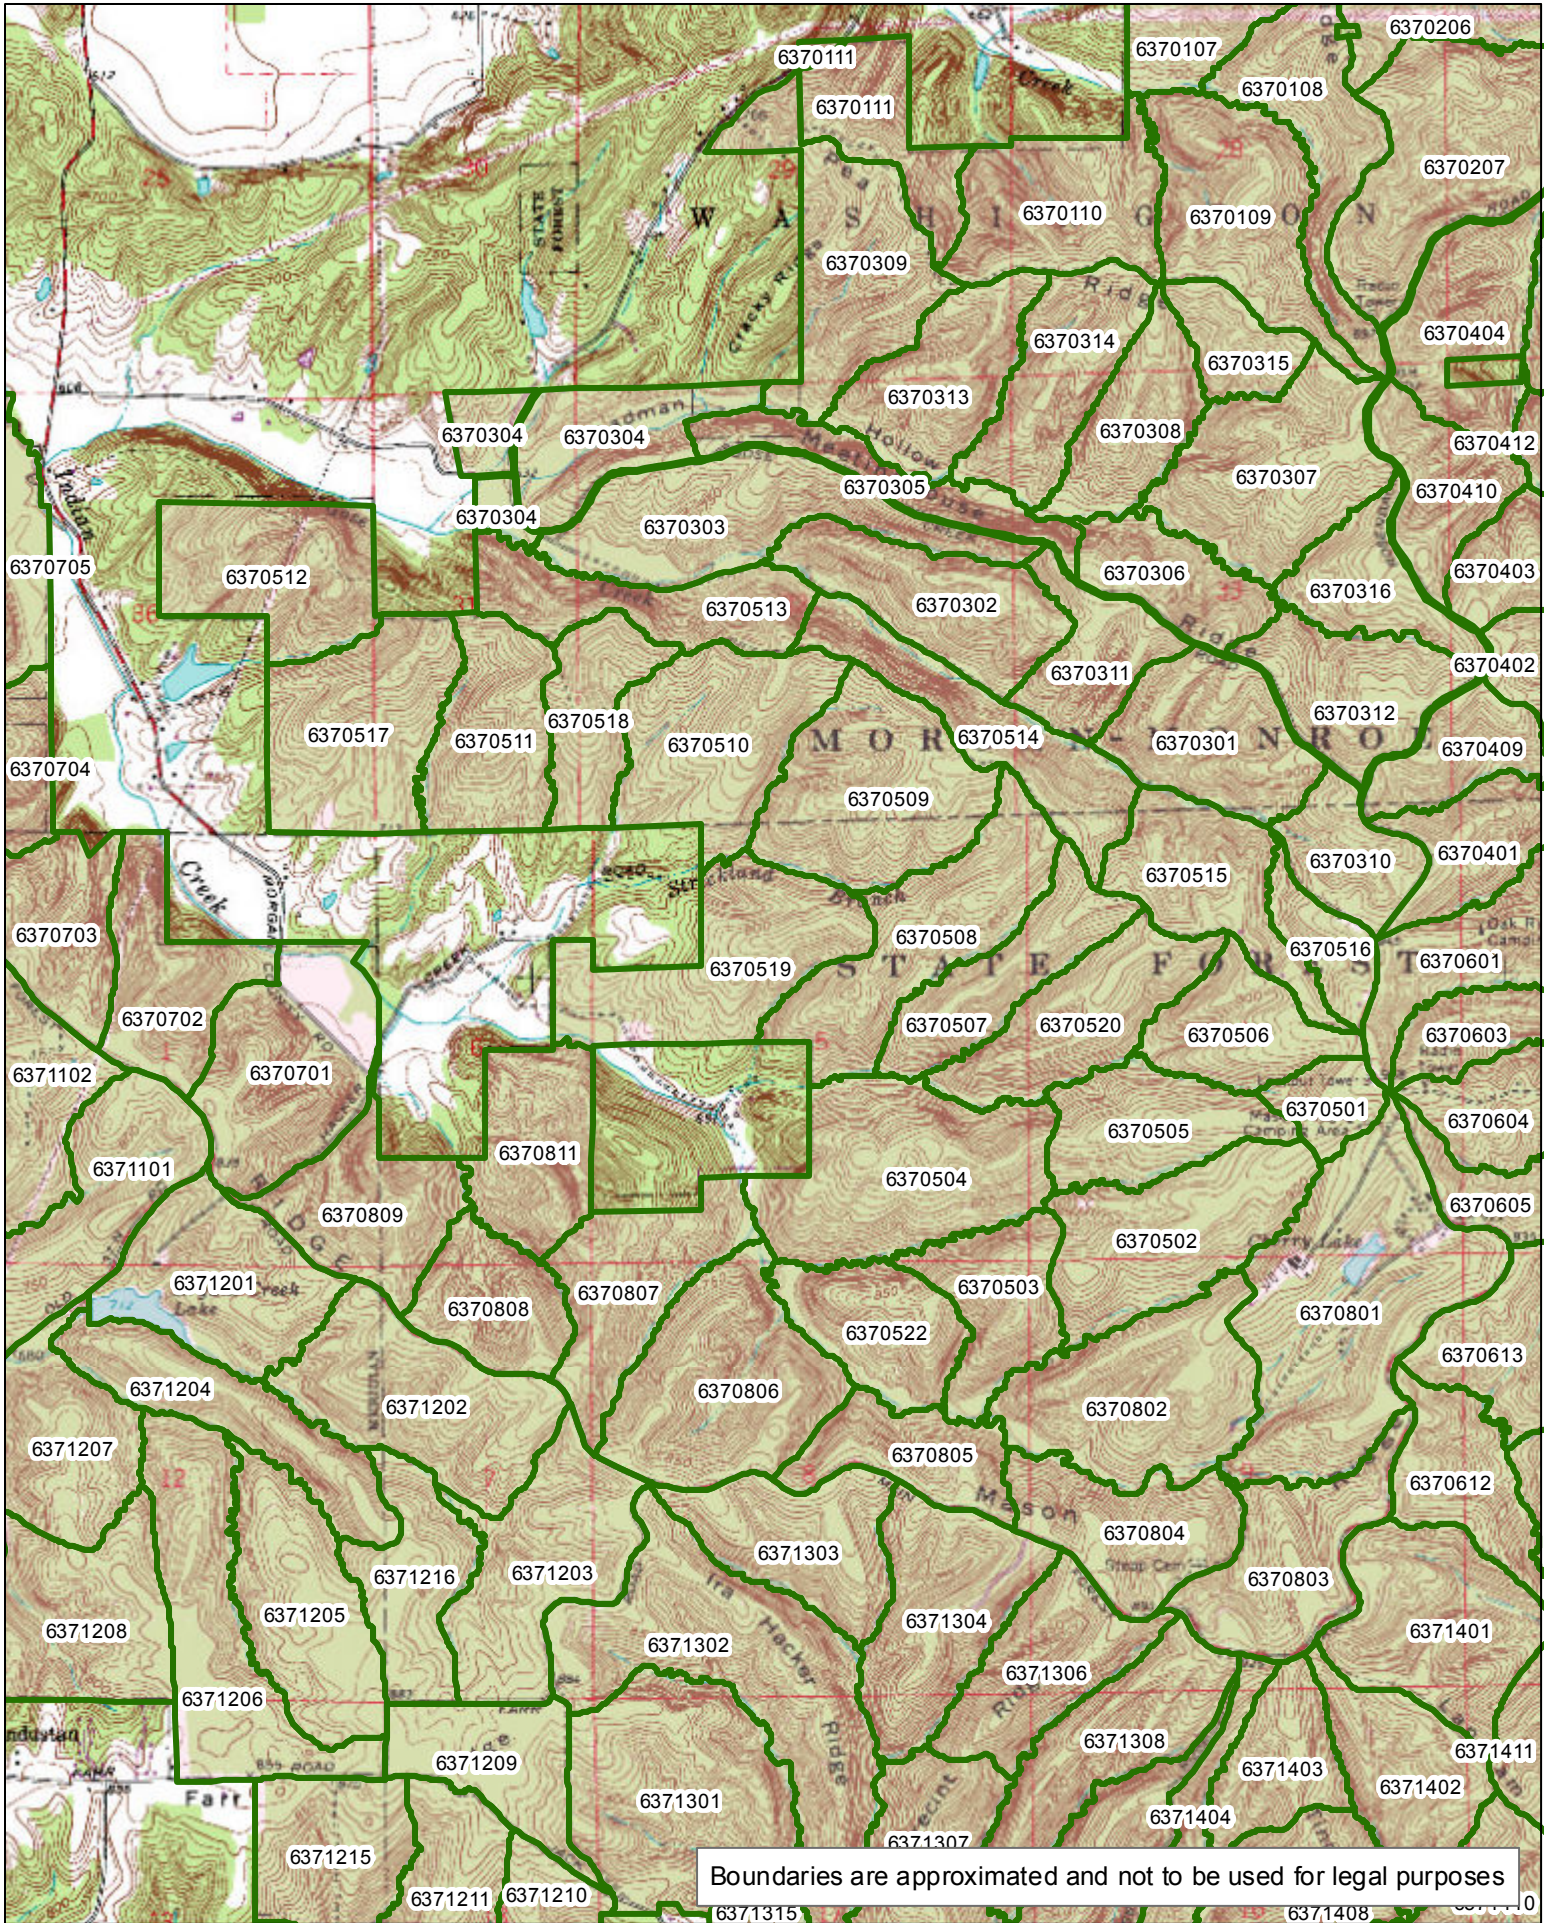

MORGAN-MONROE STATE FOREST

Compartment 05

[CLICK HERE TO RETURN TO TOP OF DOCUMENT](#)

1:27,920