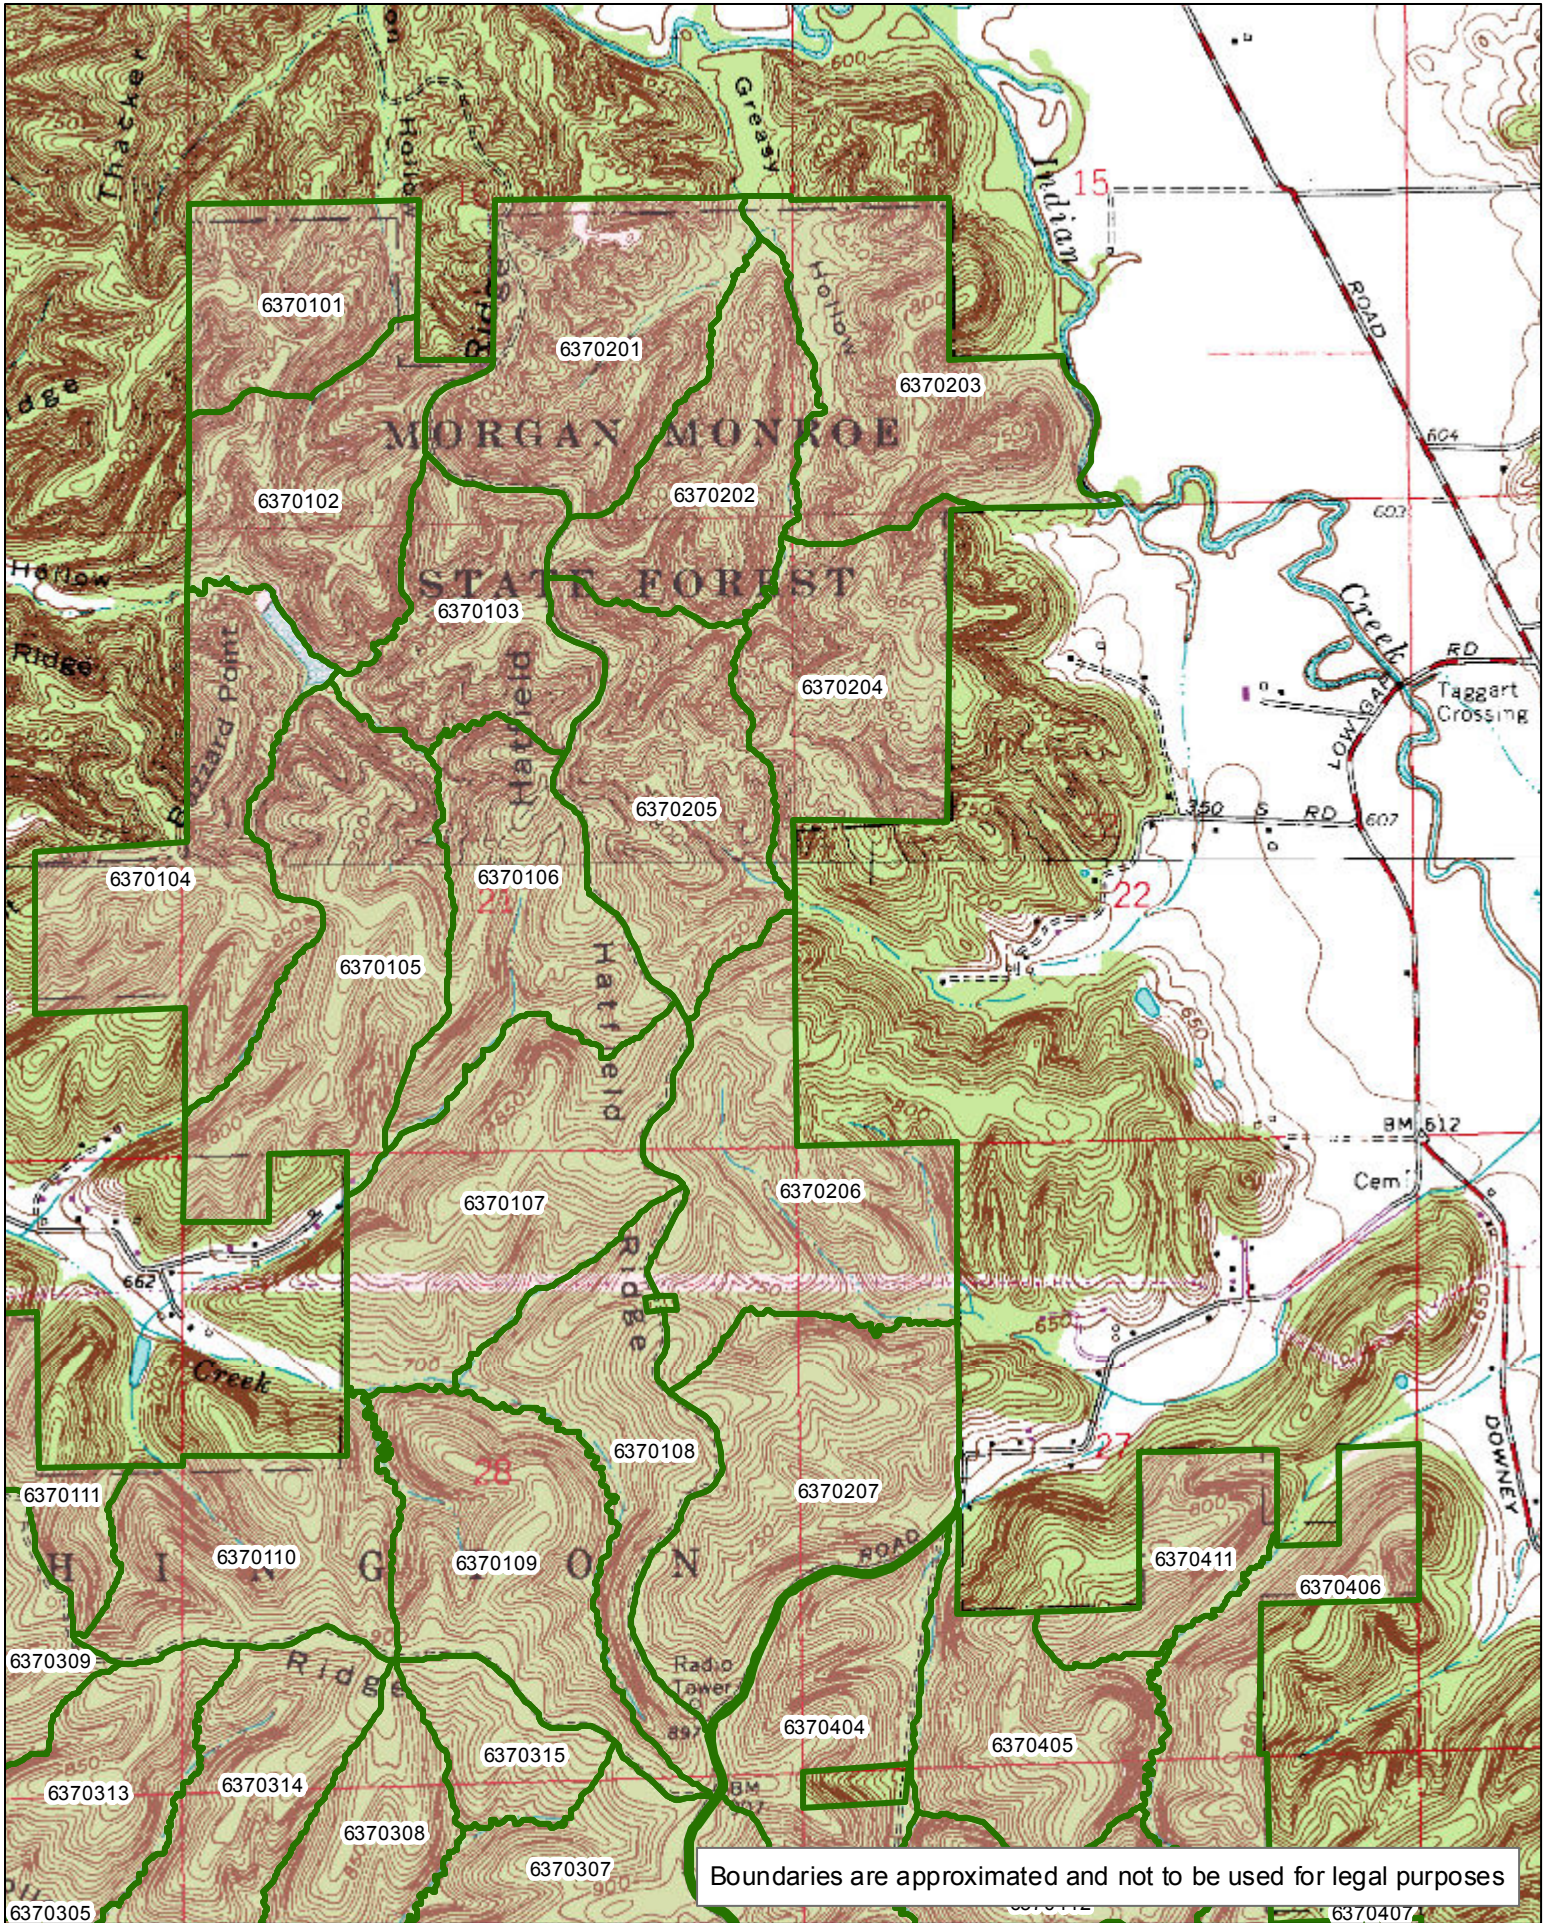

Morgan-Monroe State Forest Compartments

1:170,000

Boundaries are approximated and not to be used for legal purposes

MORGAN-MONROE STATE FOREST

Compartment 01

[CLICK HERE TO RETURN TO TOP OF DOCUMENT](#)

1:20,490

Boundaries are approximated and not to be used for legal purposes

MORGAN-MONROE STATE FOREST

Compartment 02

[CLICK HERE TO RETURN TO TOP OF DOCUMENT](#)

1:19,670

Boundaries are approximated and not to be used for legal purposes