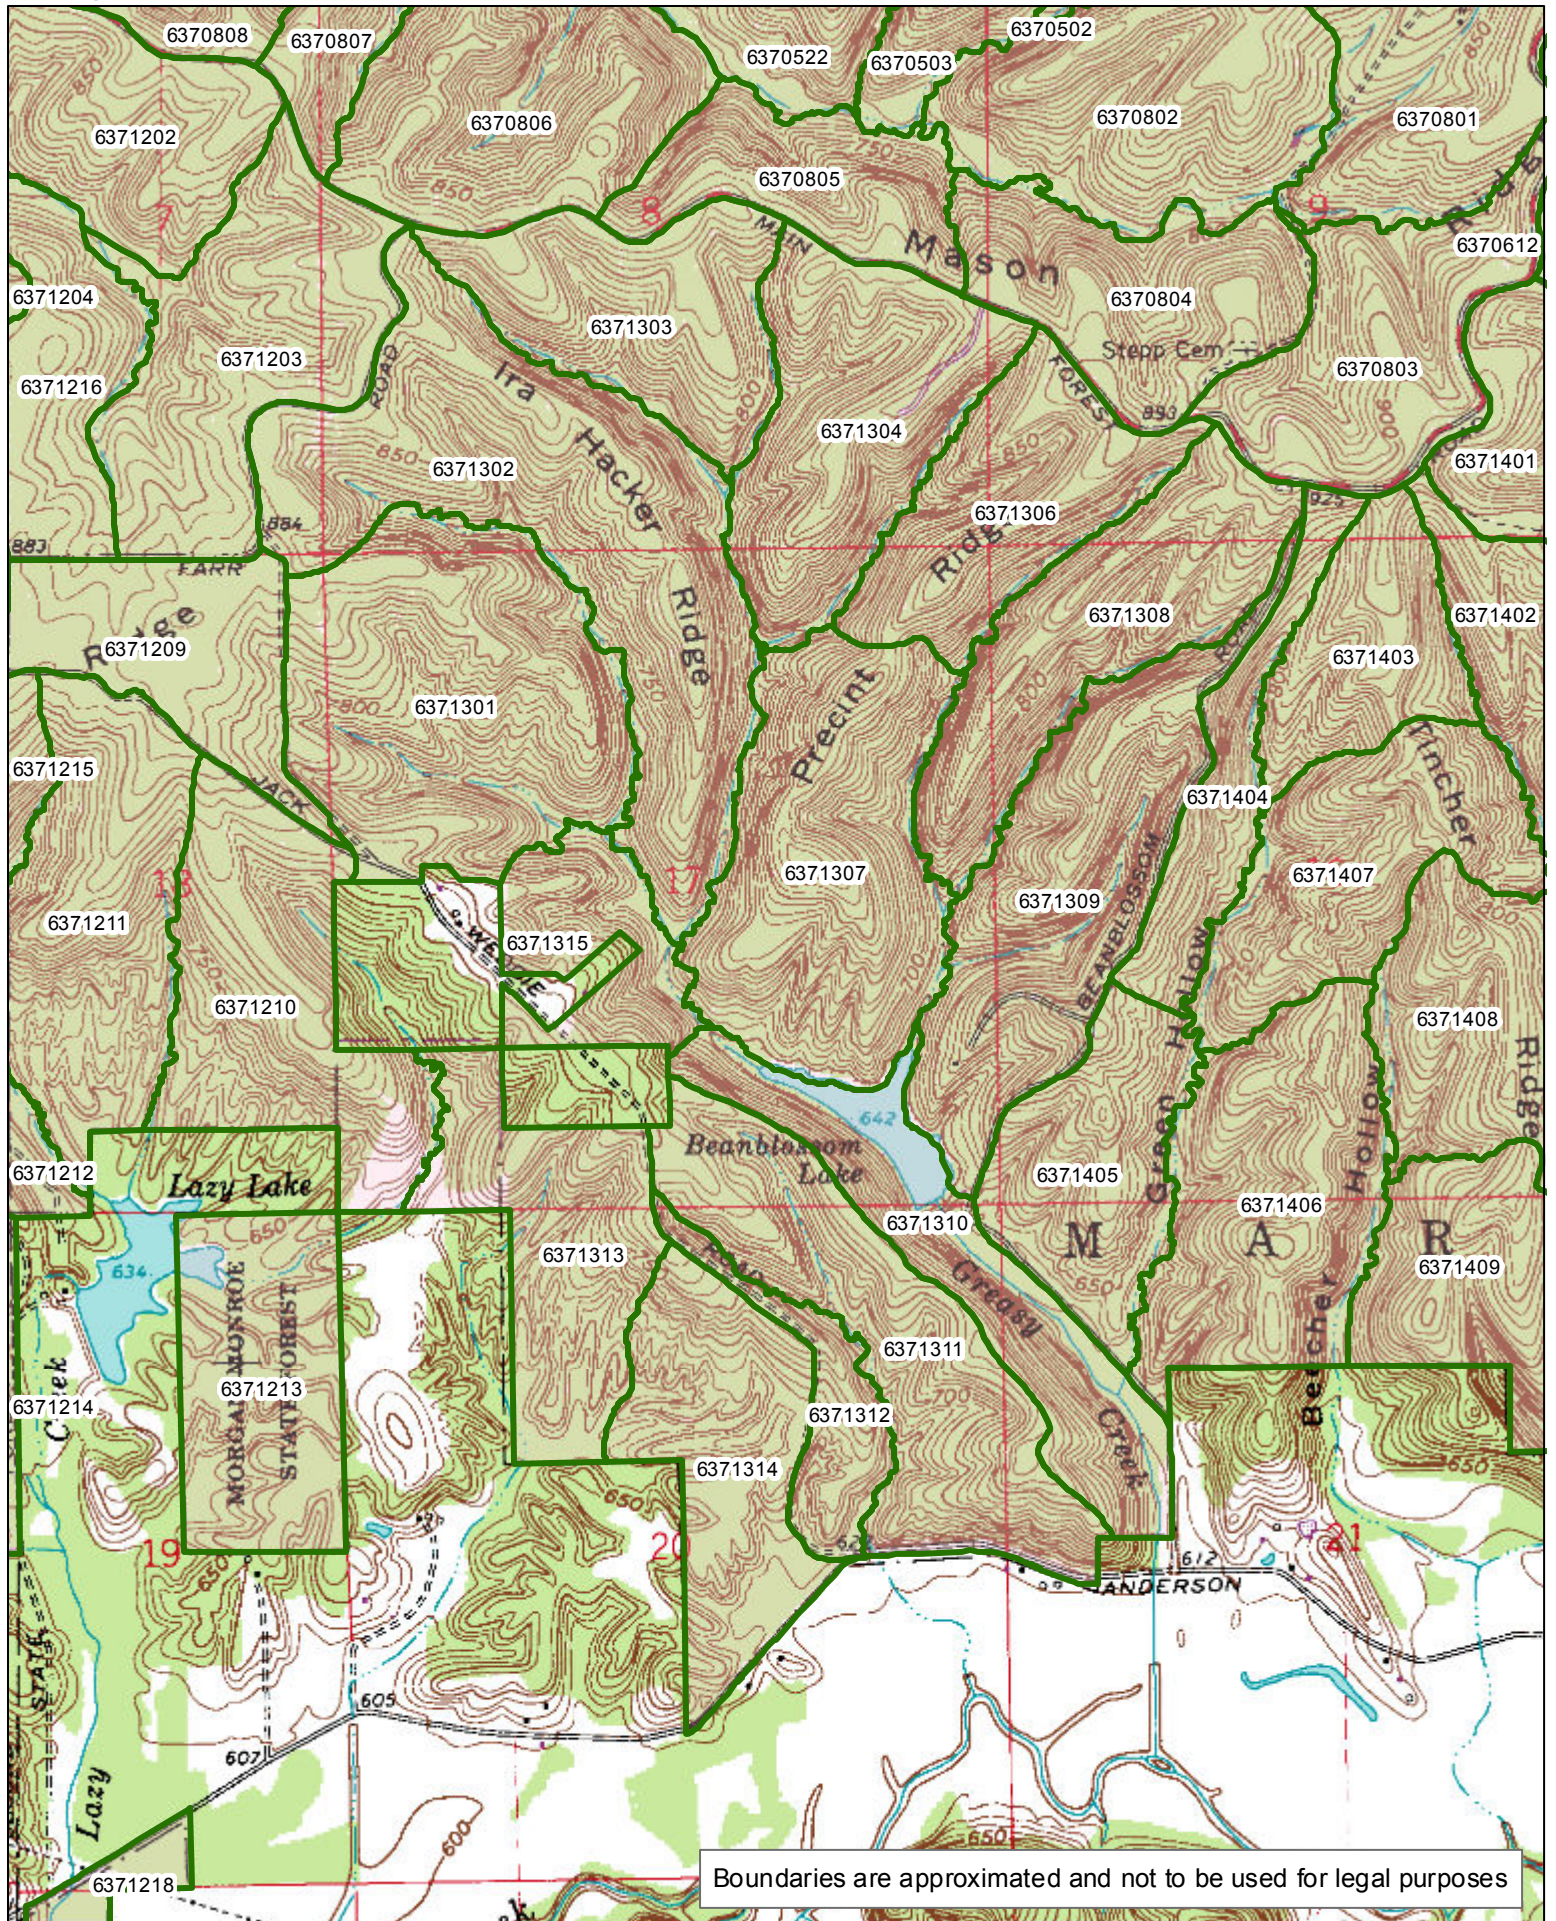

1:27,710

MORGAN-MONROE STATE FOREST

Compartment 13

[CLICK HERE TO RETURN TO TOP OF DOCUMENT](#)

1:18,330

MORGAN-MONROE STATE FOREST

Compartment 14

[CLICK HERE TO RETURN TO TOP OF DOCUMENT](#)