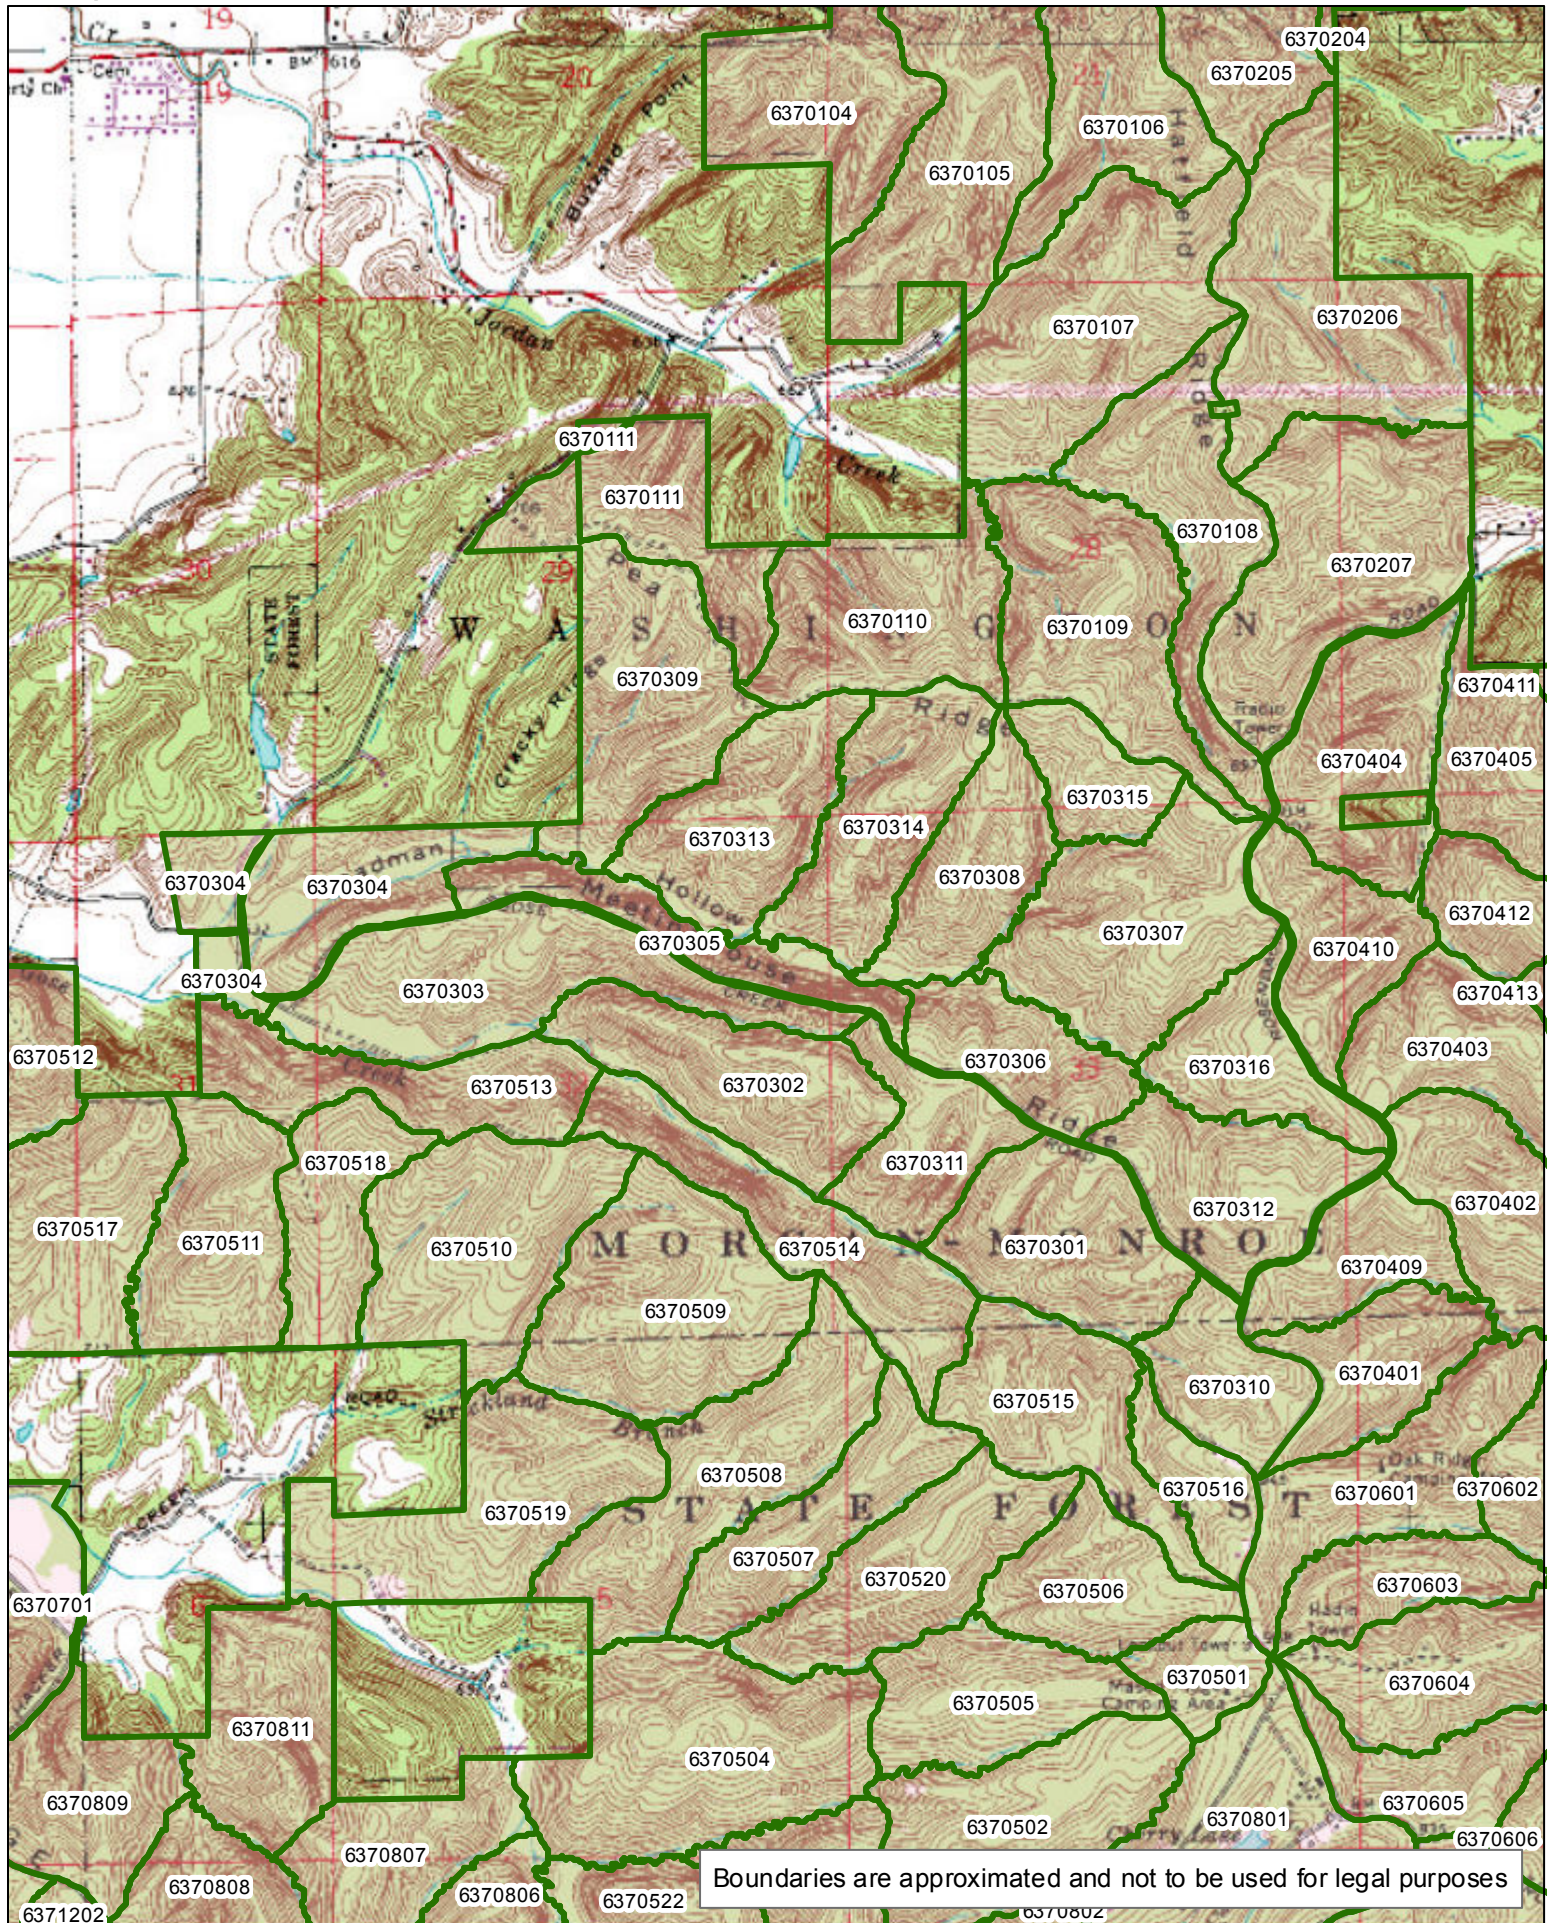

MORGAN-MONROE STATE FOREST

Compartment 03

[CLICK HERE TO RETURN TO TOP OF DOCUMENT](#)

1:23,700