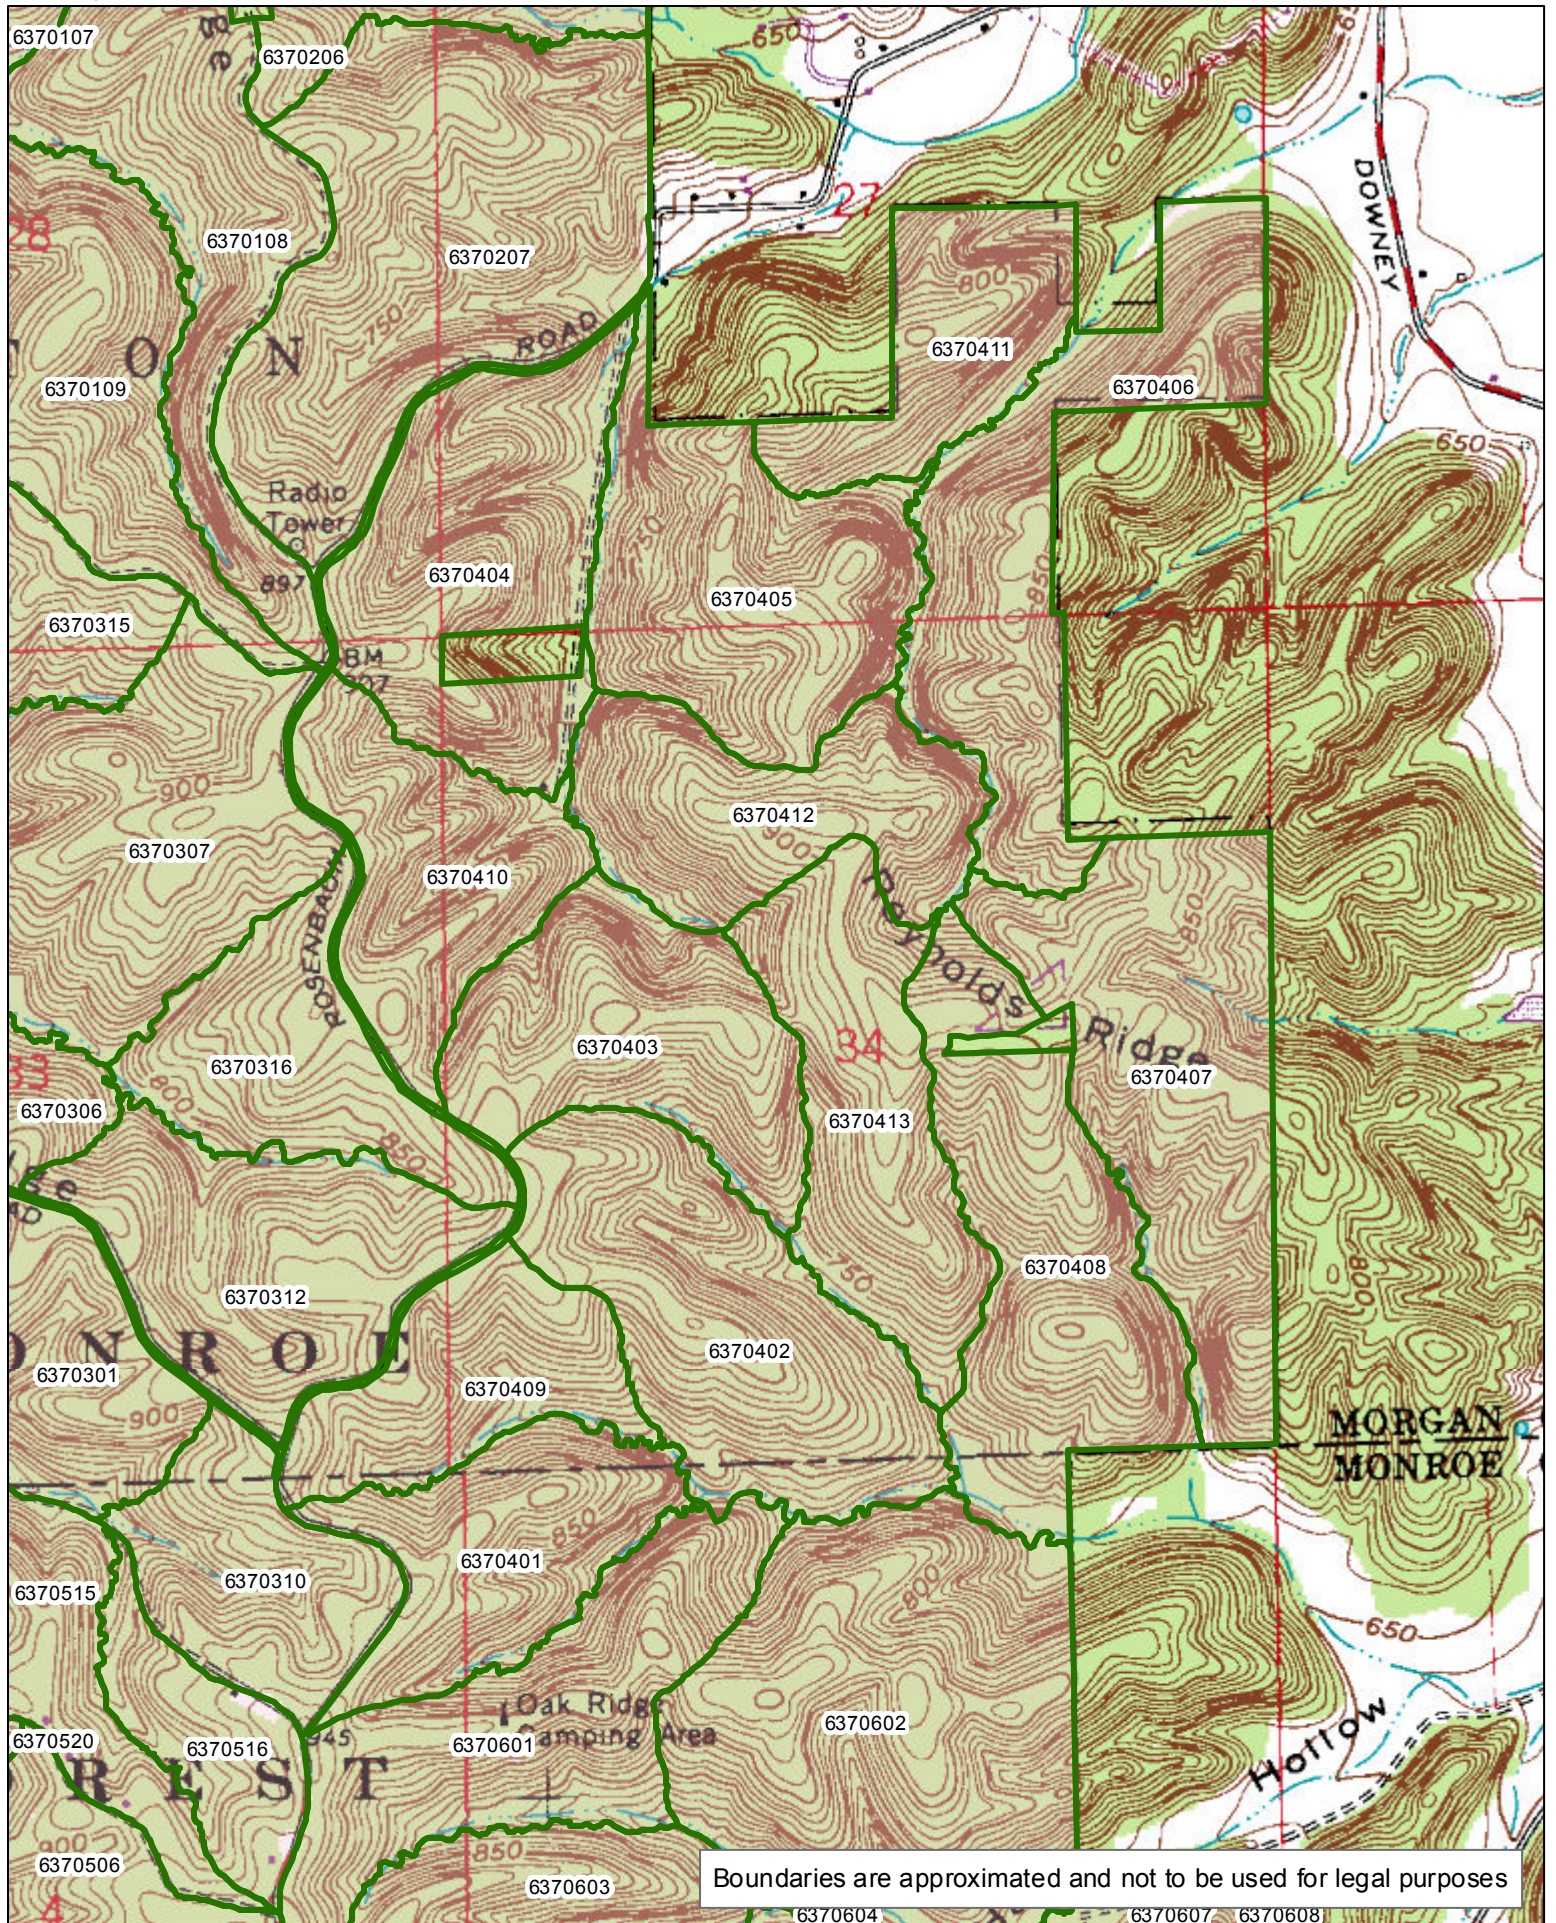

MORGAN-MONROE STATE FOREST

Compartment 04

[CLICK HERE TO RETURN TO TOP OF DOCUMENT](#)

1:14,690

Boundaries are approximated and not to be used for legal purposes