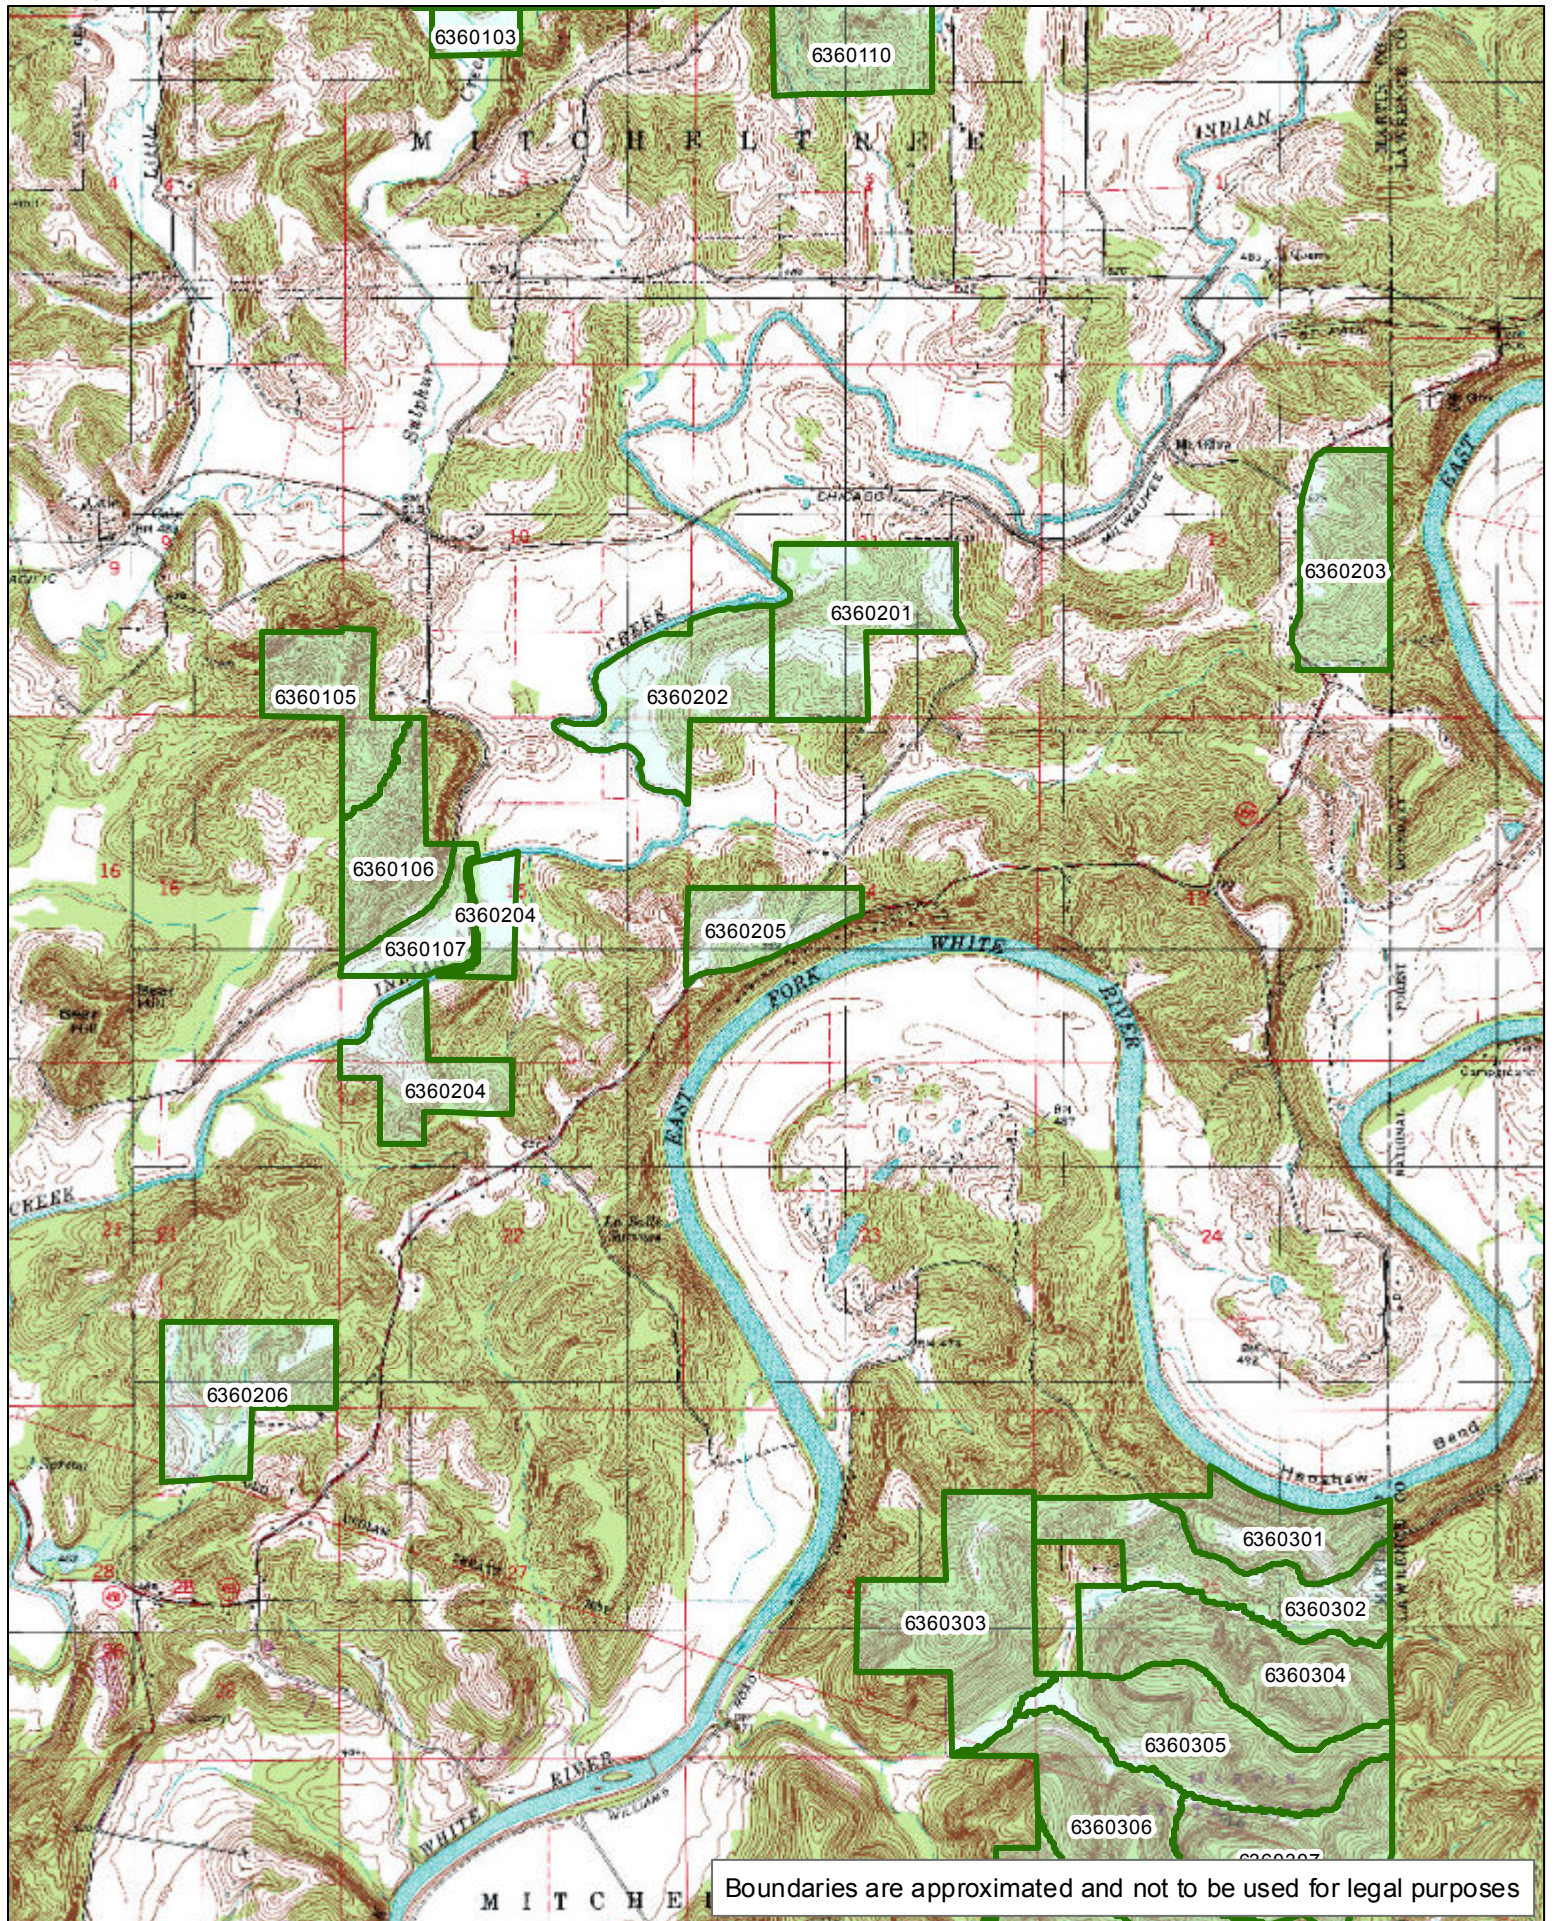

Martin State Forest Compartments

1:158,000

Boundaries are approximated and not to be used for legal purposes

MARTIN STATE FOREST Compartment 02

[Click here to return to the top of the document](#)

1:34,830

Boundaries are approximated and not to be used for legal purposes

MARTIN STATE FOREST
Compartment 03

[Click here to return to the top of the document](#)

1:15,170

Boundaries are approximated and not to be used for legal purposes

MARTIN STATE FOREST Compartment 04

[Click here to return to the top of the document](#)

1:19,700

Boundaries are approximated and not to be used for legal purposes

MARTIN STATE FOREST Compartment 05

[Click here to return to the top of the document](#)

1:19,620

Boundaries are approximated and not to be used for legal purposes

MARTIN STATE FOREST Compartment 06

[Click here to return to the top of the document](#)

Boundaries are approximated and not to be used for legal purposes