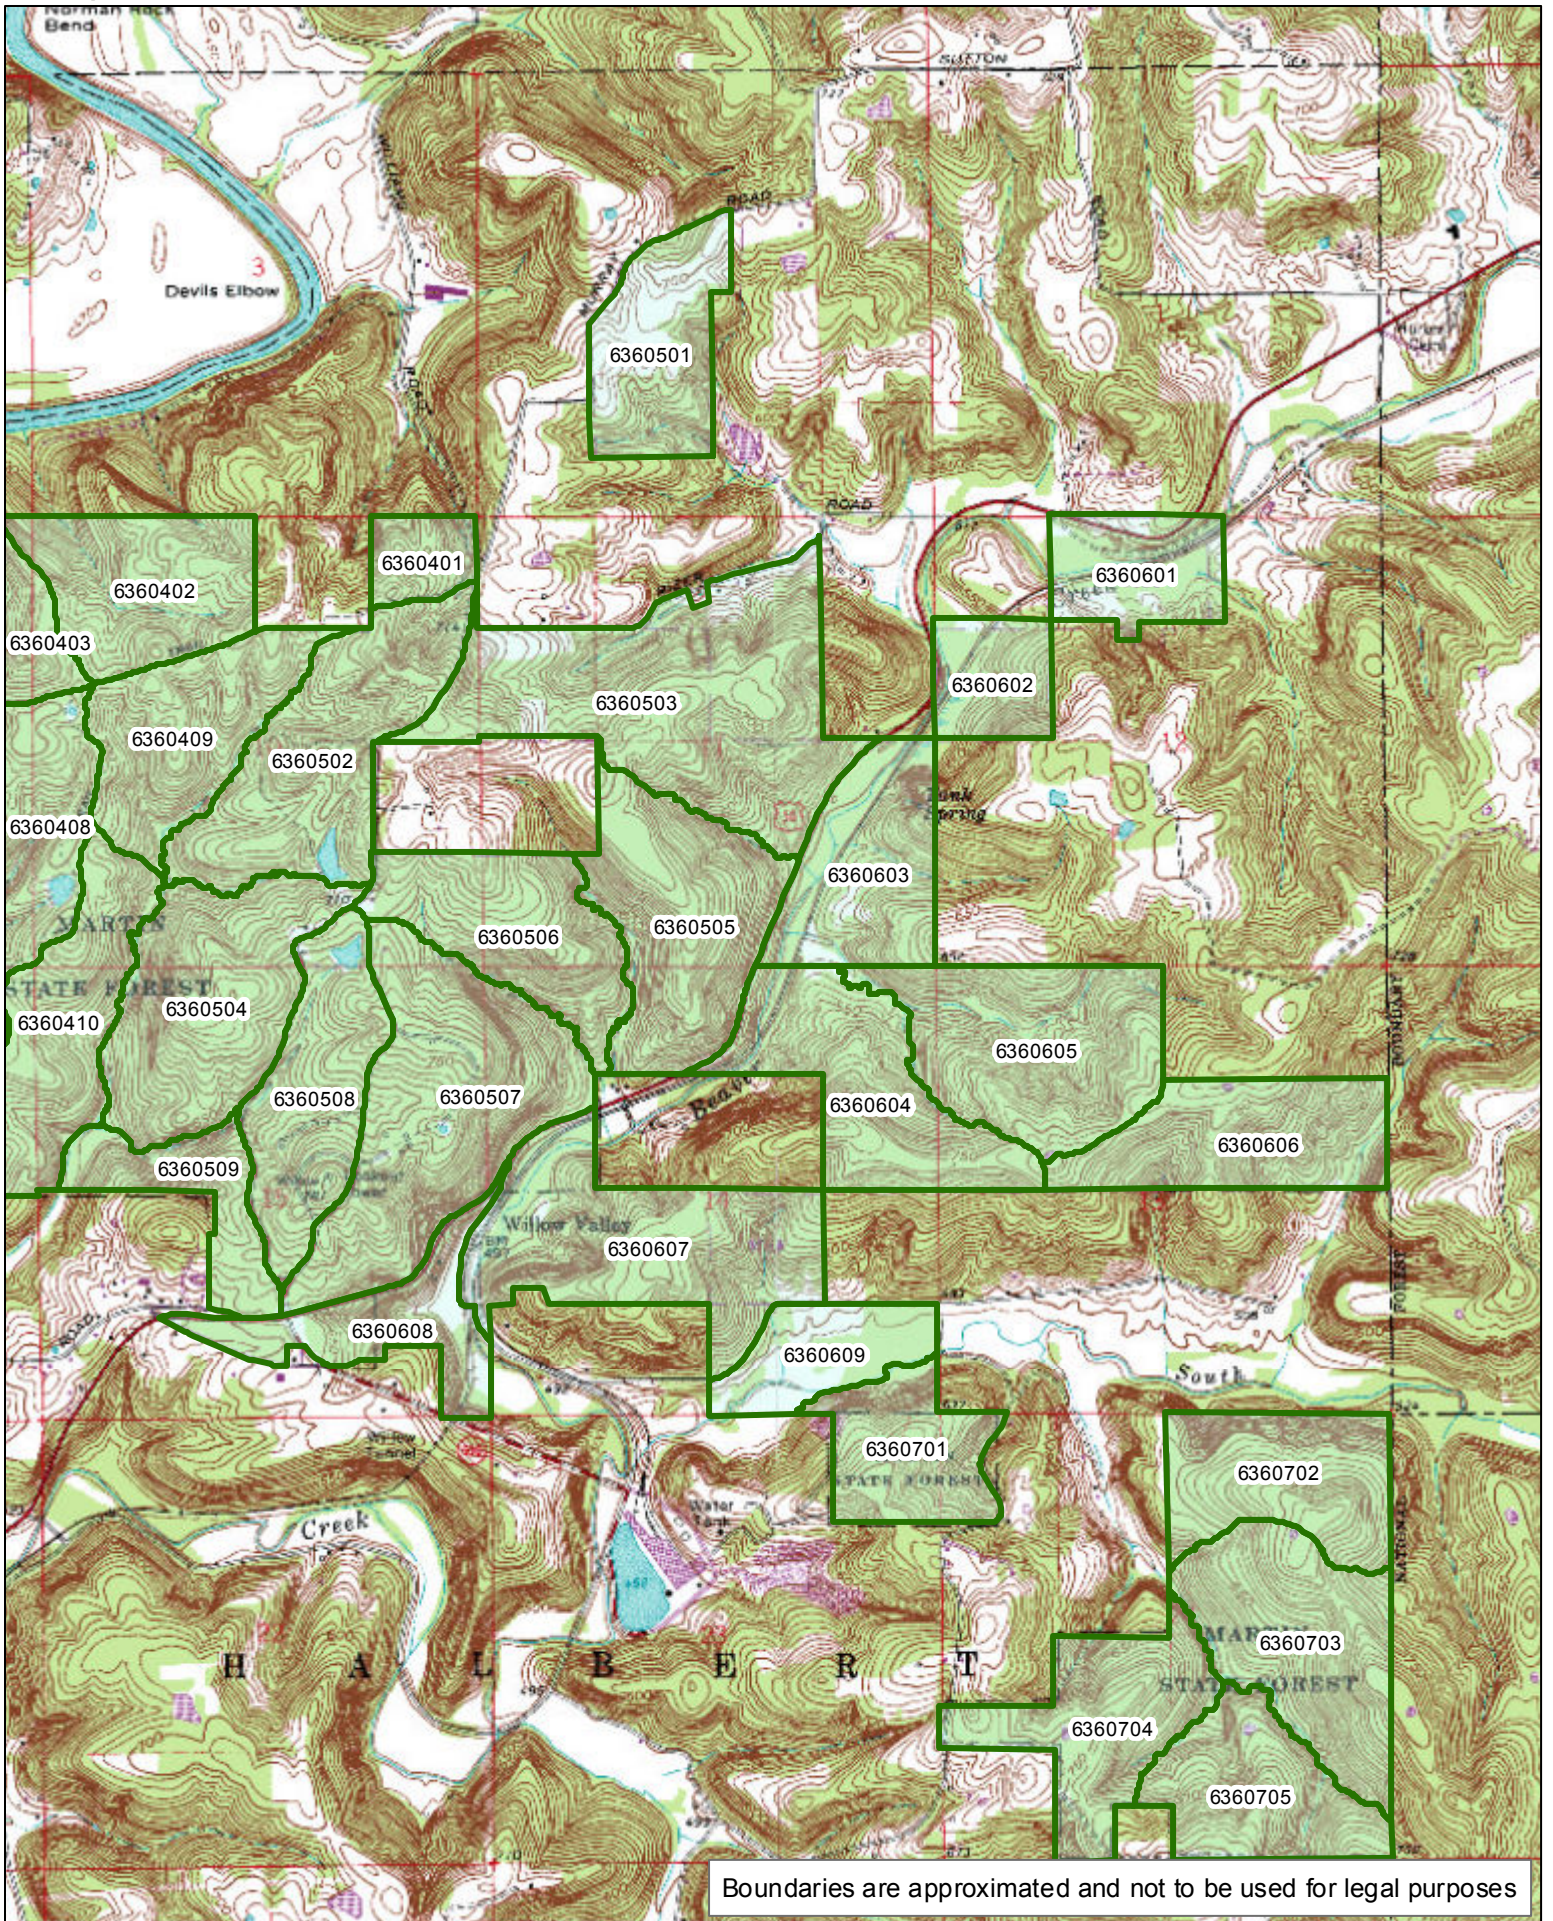

Boundaries are approximated and not to be used for legal purposes

MARTIN STATE FOREST
Compartment 03

[Click here to return to the top of the document](#)

1:15,170

Boundaries are approximated and not to be used for legal purposes

MARTIN STATE FOREST Compartment 04

[Click here to return to the top of the document](#)

1:19,700

Boundaries are approximated and not to be used for legal purposes

MARTIN STATE FOREST Compartment 05

[Click here to return to the top of the document](#)

1:19,620

Boundaries are approximated and not to be used for legal purposes

MARTIN STATE FOREST Compartment 06

[Click here to return to the top of the document](#)

Boundaries are approximated and not to be used for legal purposes