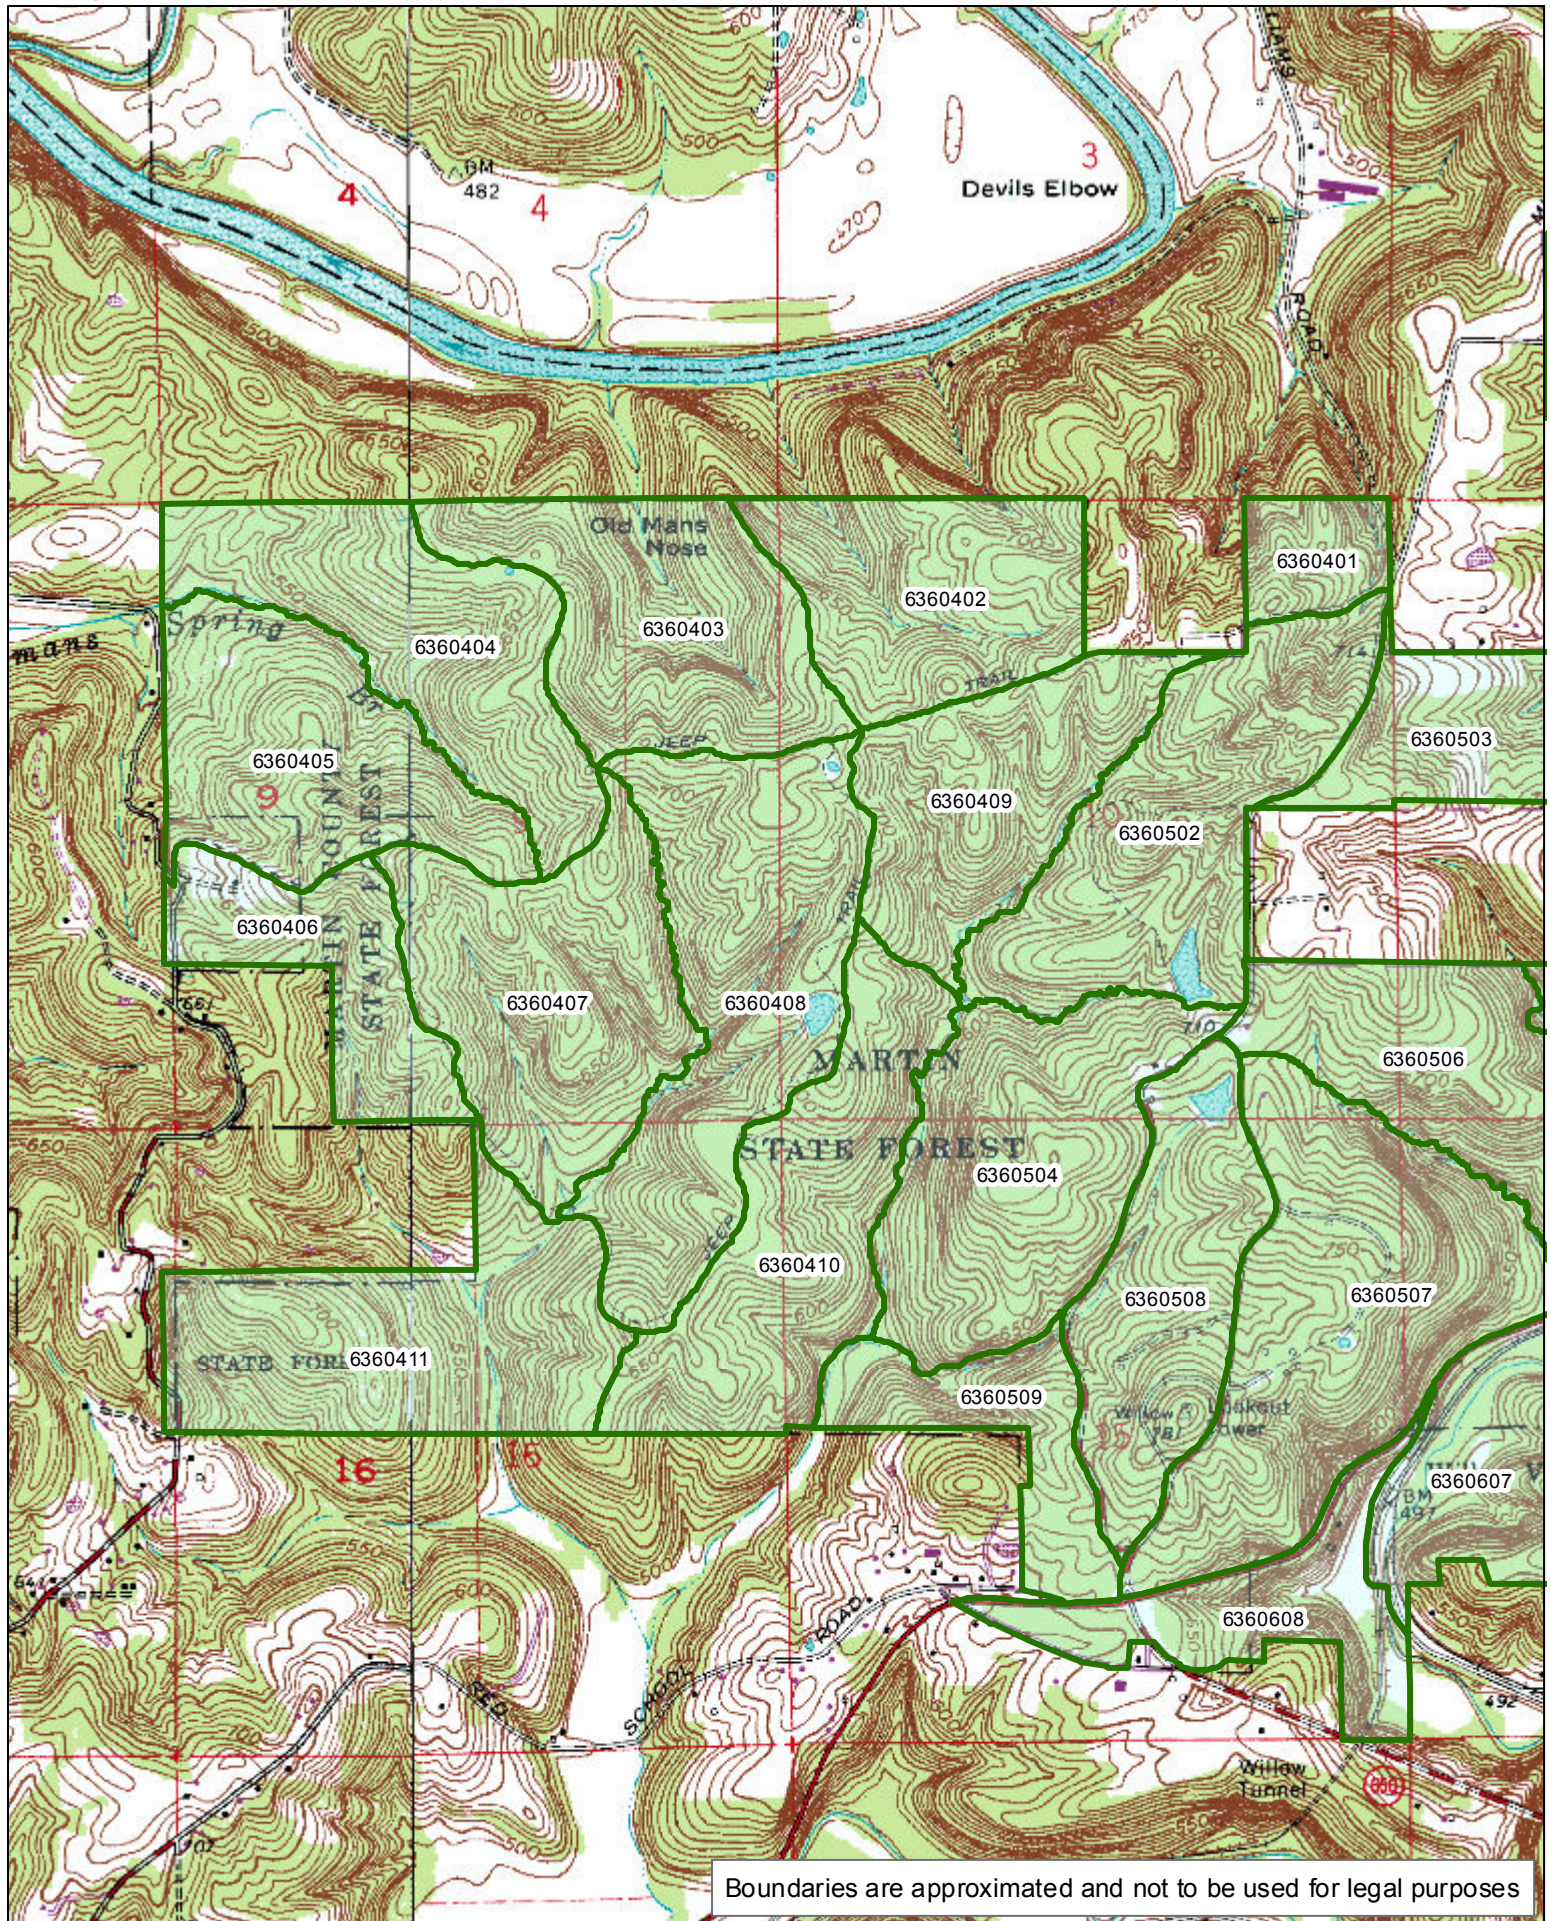

Martin State Forest Compartments

1:158,000

Boundaries are approximated and not to be used for legal purposes

MARTIN STATE FOREST Compartment 02

[Click here to return to the top of the document](#)

1:34,830

Boundaries are approximated and not to be used for legal purposes

MARTIN STATE FOREST
Compartment 03

[Click here to return to the top of the document](#)

1:15,170

Boundaries are approximated and not to be used for legal purposes

MARTIN STATE FOREST Compartment 04

[Click here to return to the top of the document](#)

1:19,700

Boundaries are approximated and not to be used for legal purposes

MARTIN STATE FOREST Compartment 05

[Click here to return to the top of the document](#)

1:19,620

Boundaries are approximated and not to be used for legal purposes

MARTIN STATE FOREST Compartment 06

[Click here to return to the top of the document](#)

Boundaries are approximated and not to be used for legal purposes