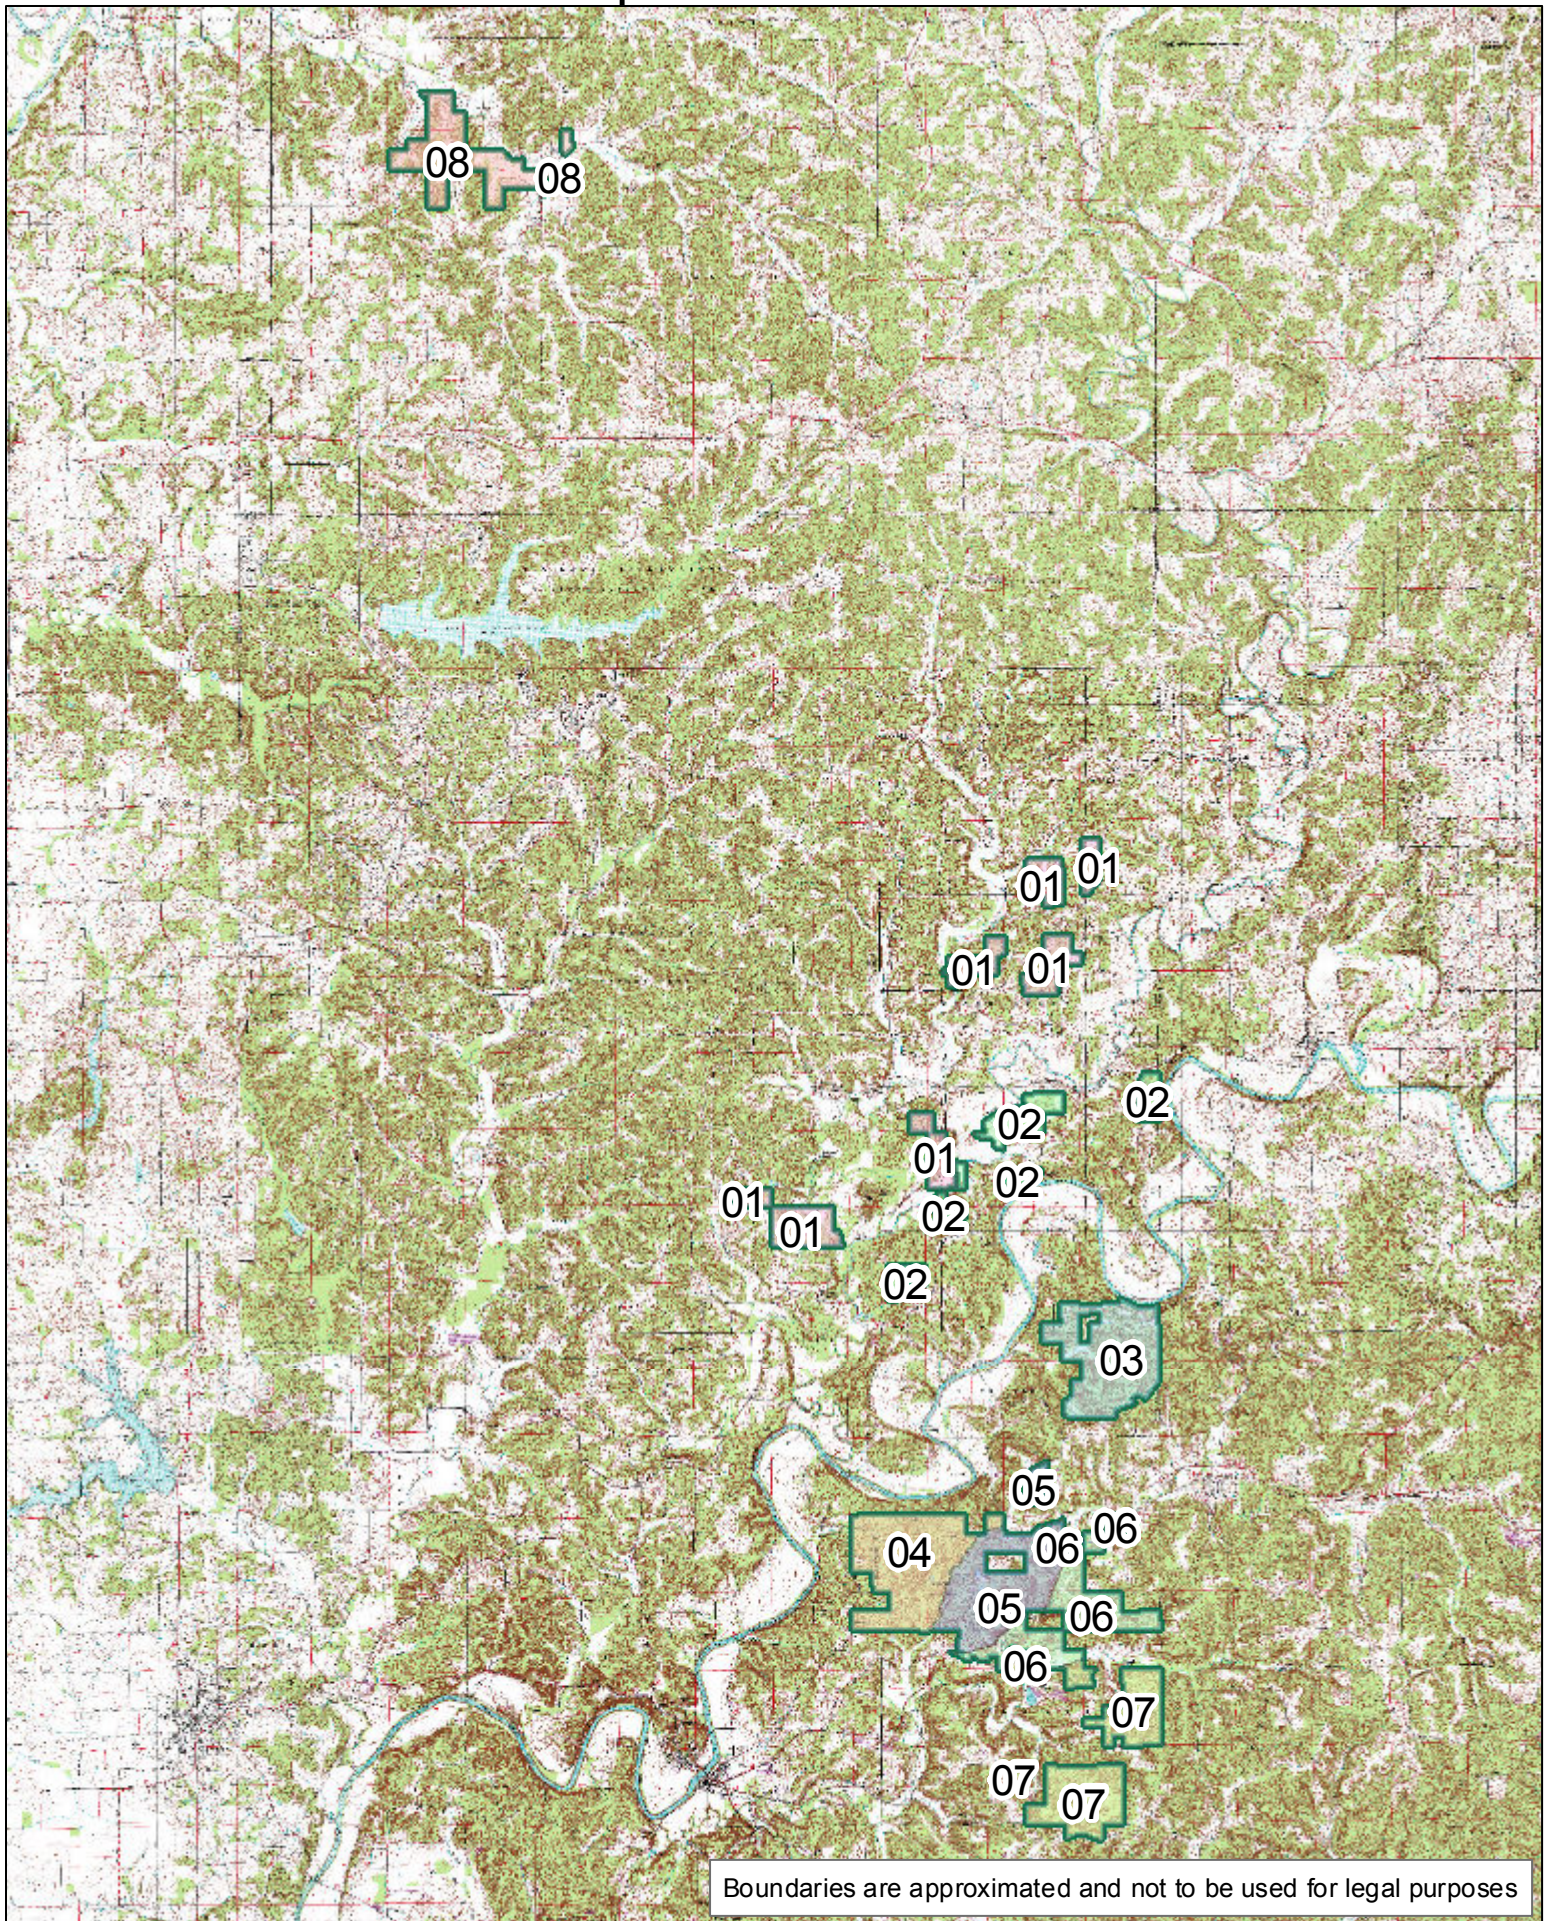

Martin State Forest Compartments

1:158,000

Boundaries are approximated and not to be used for legal purposes

MARTIN STATE FOREST Compartment 02

[Click here to return to the top of the document](#)

1:34,830

Boundaries are approximated and not to be used for legal purposes

MARTIN STATE FOREST
Compartment 03

[Click here to return to the top of the document](#)

1:15,170

Boundaries are approximated and not to be used for legal purposes

1:19,620

Boundaries are approximated and not to be used for legal purposes

MARTIN STATE FOREST Compartment 06

[Click here to return to the top of the document](#)

Boundaries are approximated and not to be used for legal purposes

MARTIN STATE FOREST Compartment 07

[Click here to return to the top of the document](#)

1:19,930

Boundaries are approximated and not to be used for legal purposes