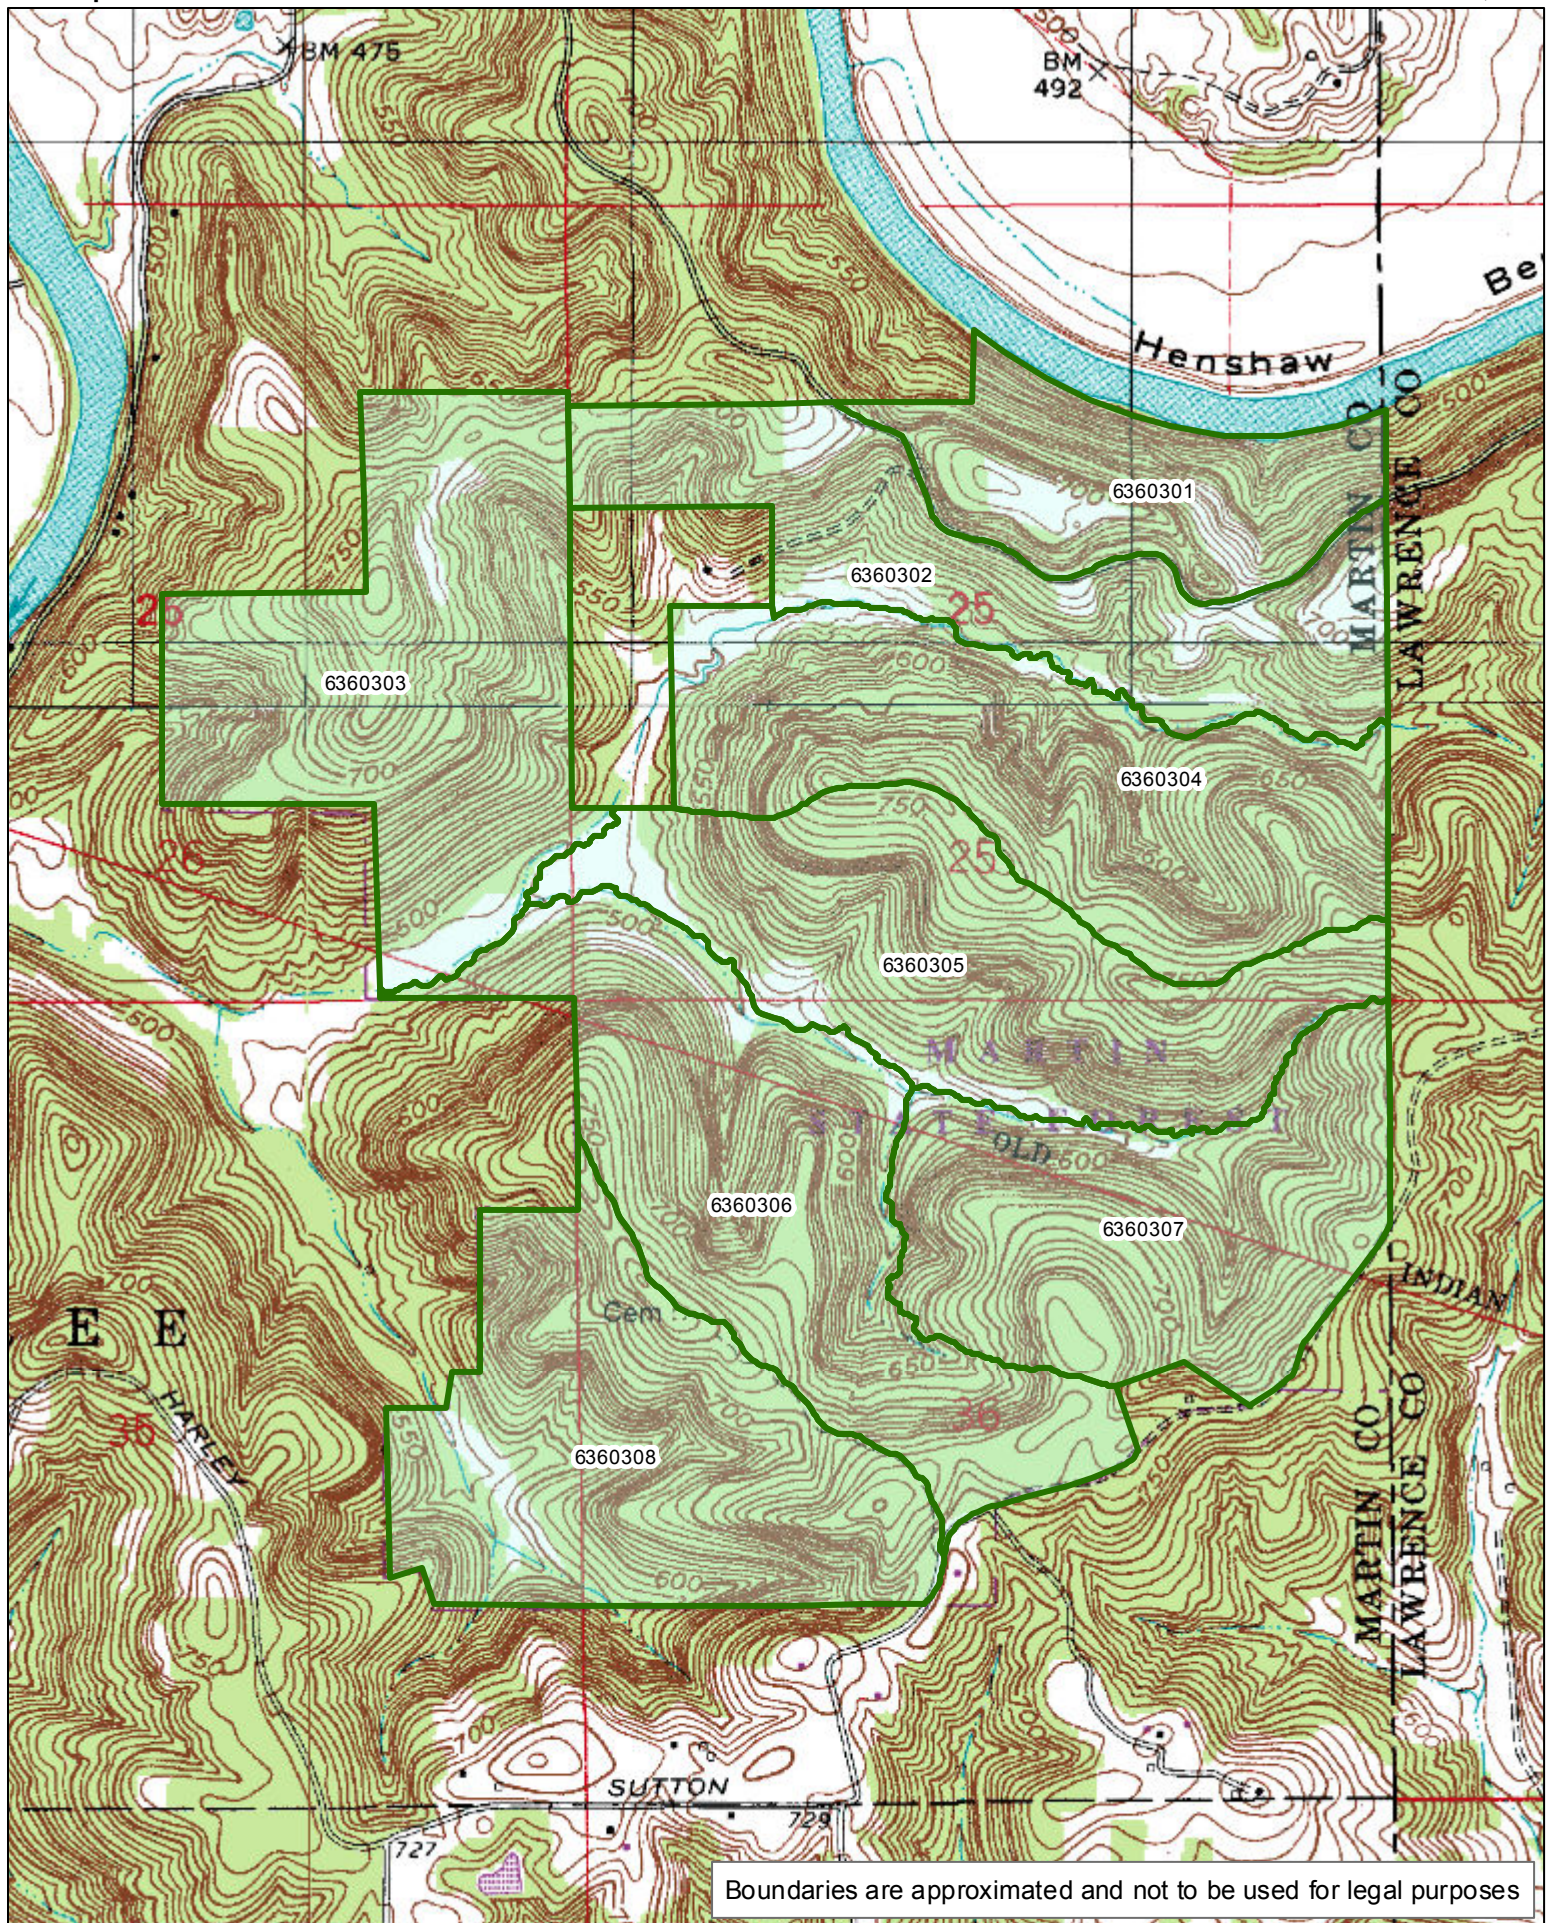

Martin State Forest Compartments

1:158,000

Boundaries are approximated and not to be used for legal purposes

MARTIN STATE FOREST Compartment 02

[Click here to return to the top of the document](#)

1:34,830

Boundaries are approximated and not to be used for legal purposes

MARTIN STATE FOREST
Compartment 03

[Click here to return to the top of the document](#)

1:15,170

Boundaries are approximated and not to be used for legal purposes

MARTIN STATE FOREST Compartment 04

[Click here to return to the top of the document](#)

1:19,700

Boundaries are approximated and not to be used for legal purposes

MARTIN STATE FOREST Compartment 05

[Click here to return to the top of the document](#)

1:19,620

Boundaries are approximated and not to be used for legal purposes

MARTIN STATE FOREST Compartment 06

[Click here to return to the top of the document](#)

Boundaries are approximated and not to be used for legal purposes