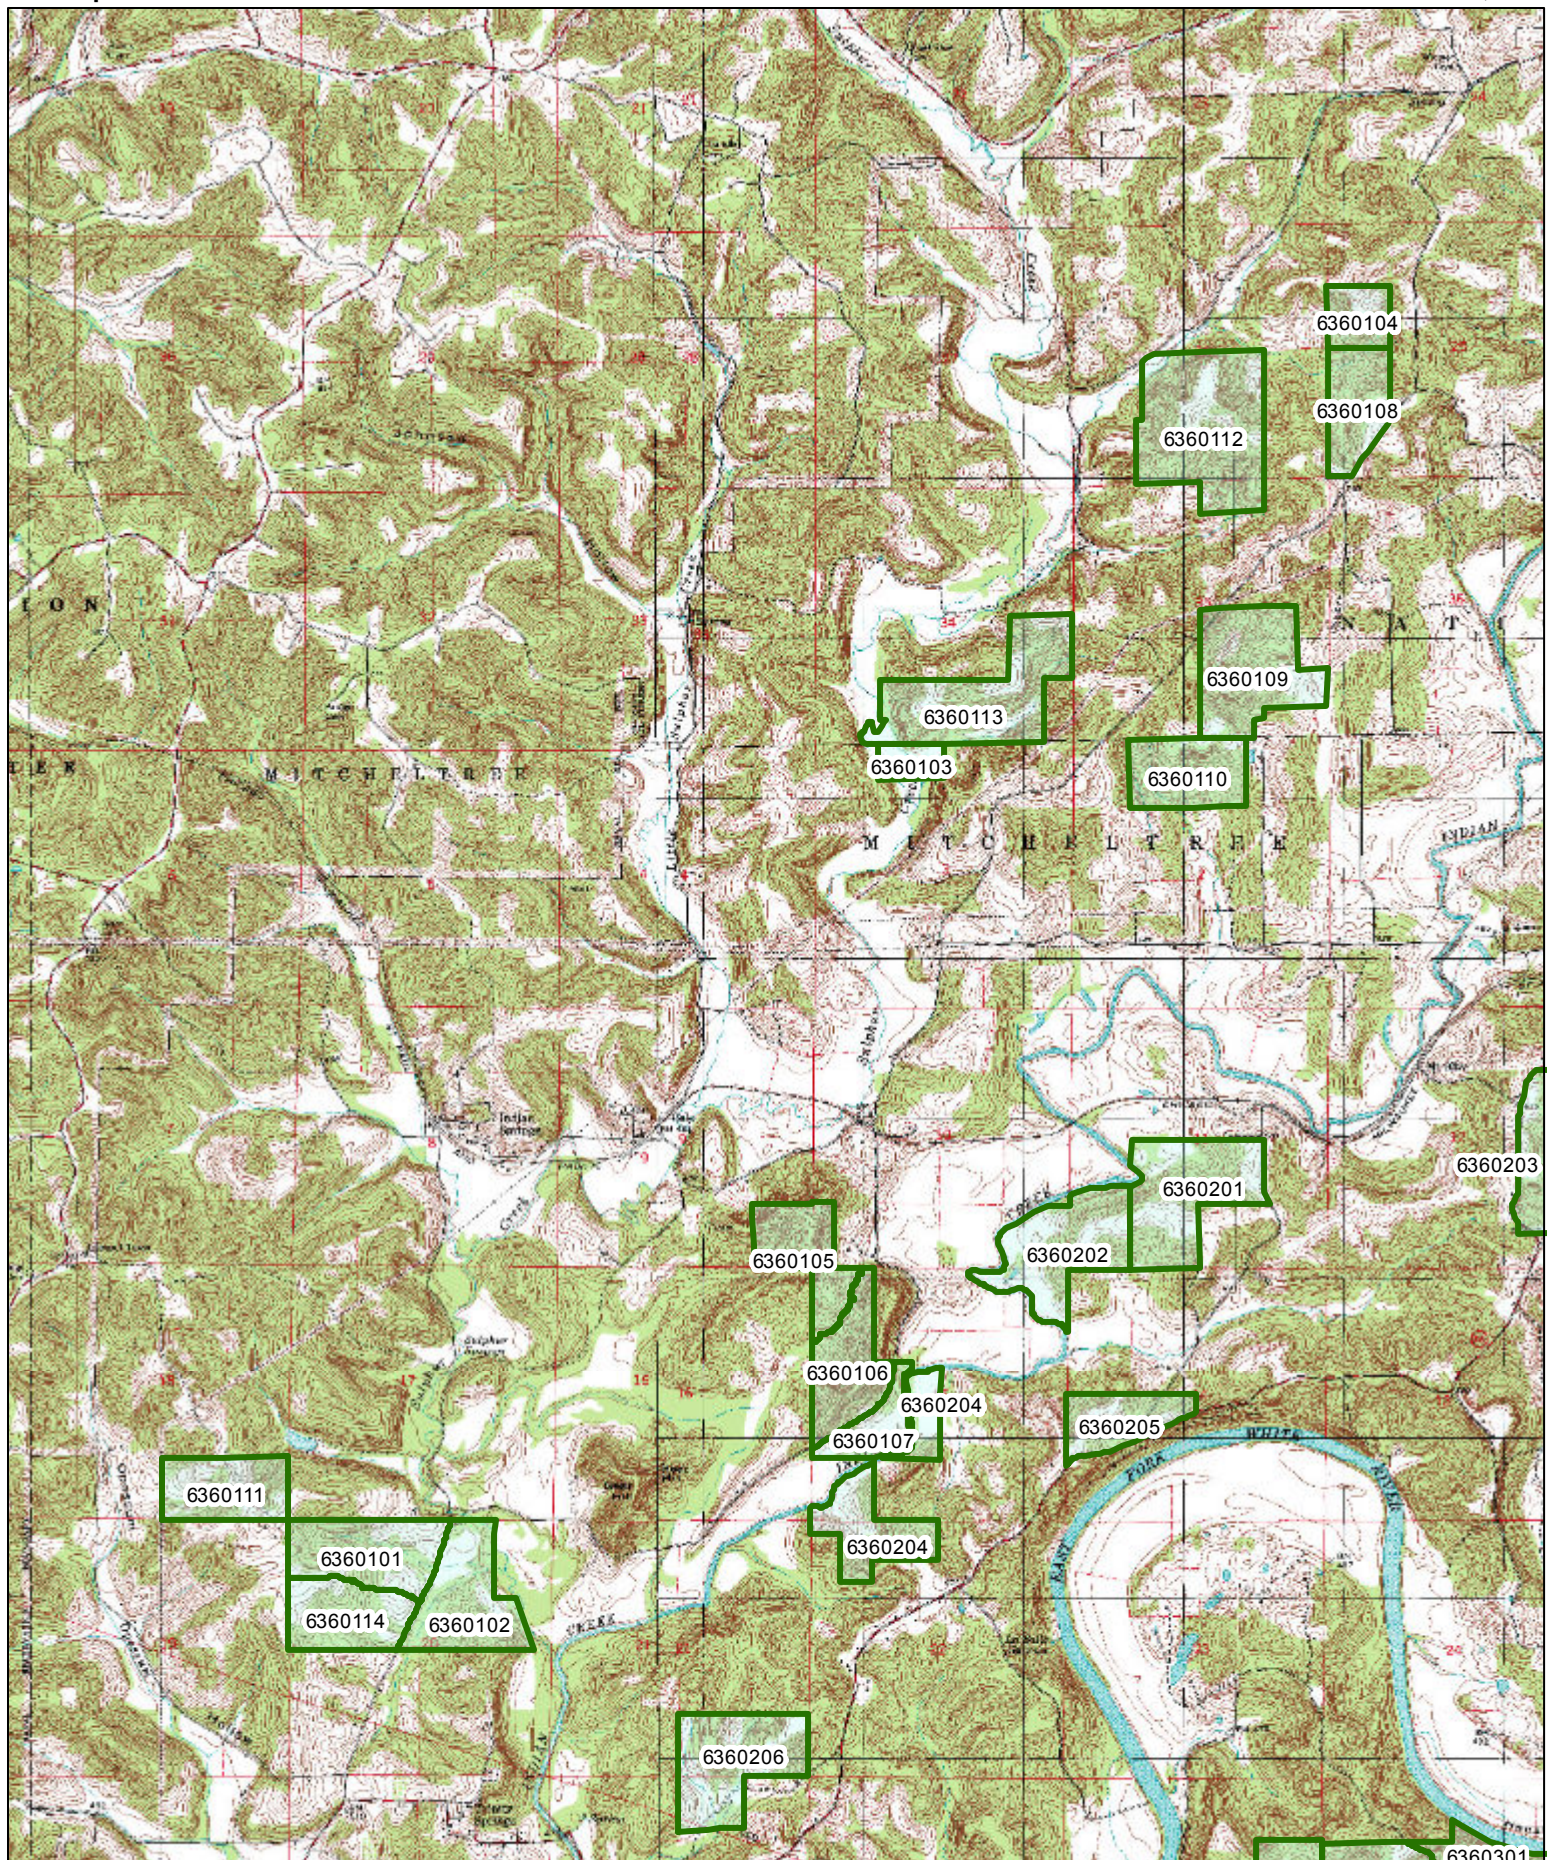

Martin State Forest Compartments

1:158,000

Boundaries are approximated and not to be used for legal purposes

MARTIN STATE FOREST Compartment 02

[Click here to return to the top of the document](#)

1:34,830

Boundaries are approximated and not to be used for legal purposes

MARTIN STATE FOREST
Compartment 03

[Click here to return to the top of the document](#)

1:15,170

Boundaries are approximated and not to be used for legal purposes

MARTIN STATE FOREST Compartment 04

[Click here to return to the top of the document](#)

1:19,700

Boundaries are approximated and not to be used for legal purposes

MARTIN STATE FOREST Compartment 05

[Click here to return to the top of the document](#)

1:19,620

Boundaries are approximated and not to be used for legal purposes

MARTIN STATE FOREST Compartment 06

[Click here to return to the top of the document](#)

Boundaries are approximated and not to be used for legal purposes