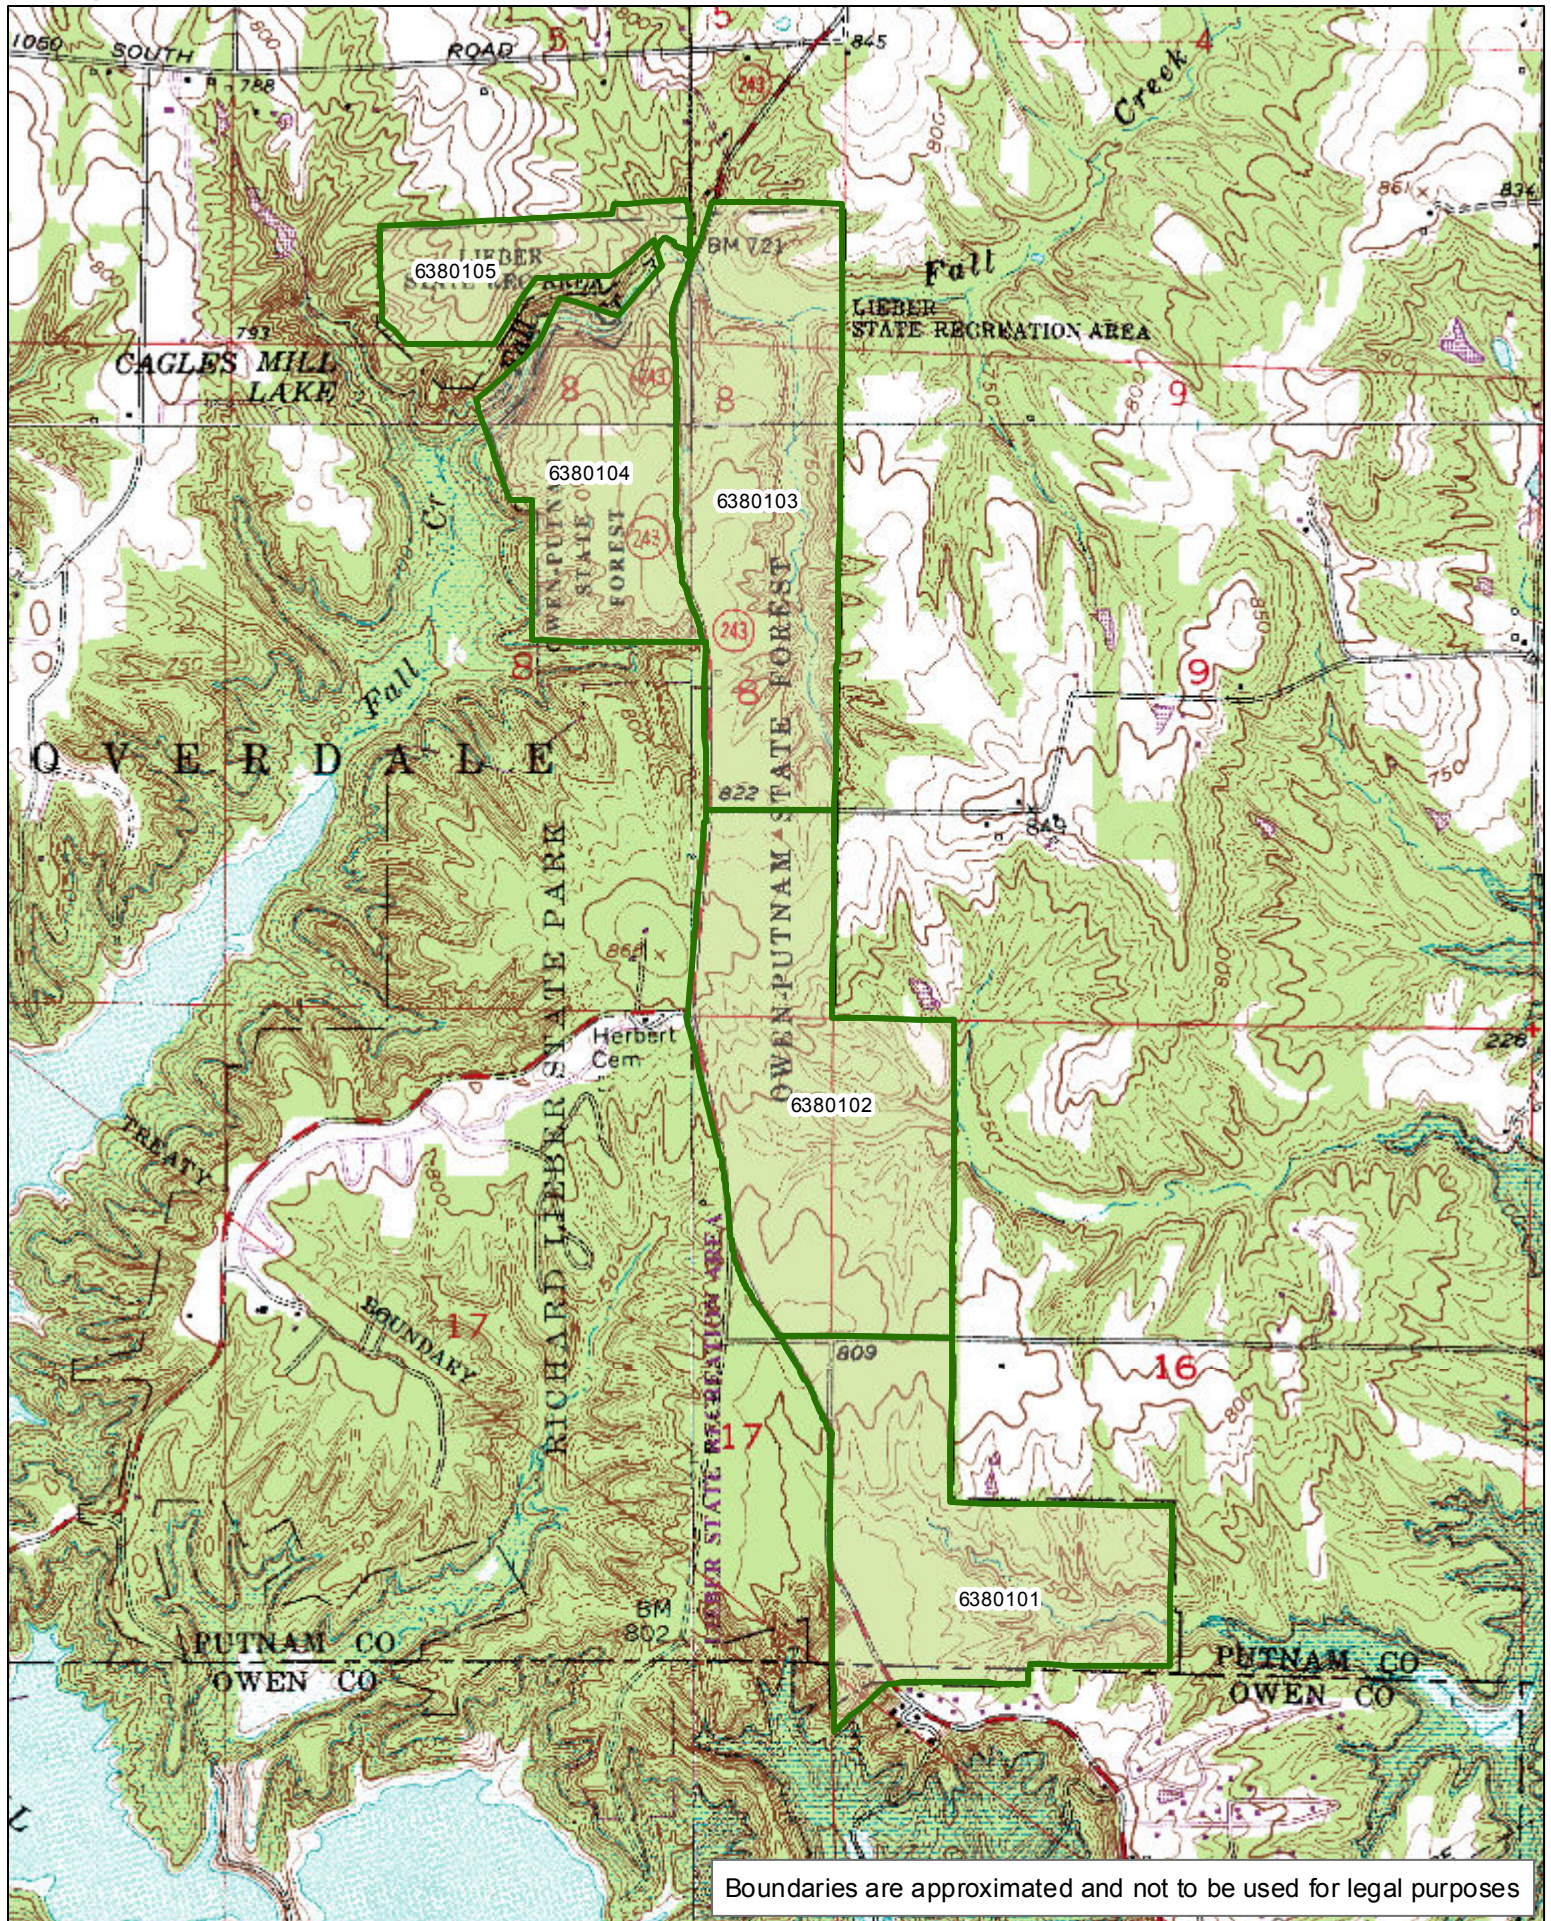

Owen-Putnam State Forest Compartments

1:107,000

Boundaries are approximated and not to be used for legal purposes

OWEN-PUTNAM STATE FOREST Compartment 01

[Click here to return to the top of the document](#)

1:18,680

Boundaries are approximated and not to be used for legal purposes

OWEN-PUTNAM STATE FOREST Compartment 02

[Click here to return to the top of the document](#)

1:19,930

Boundaries are approximated and not to be used for legal purposes