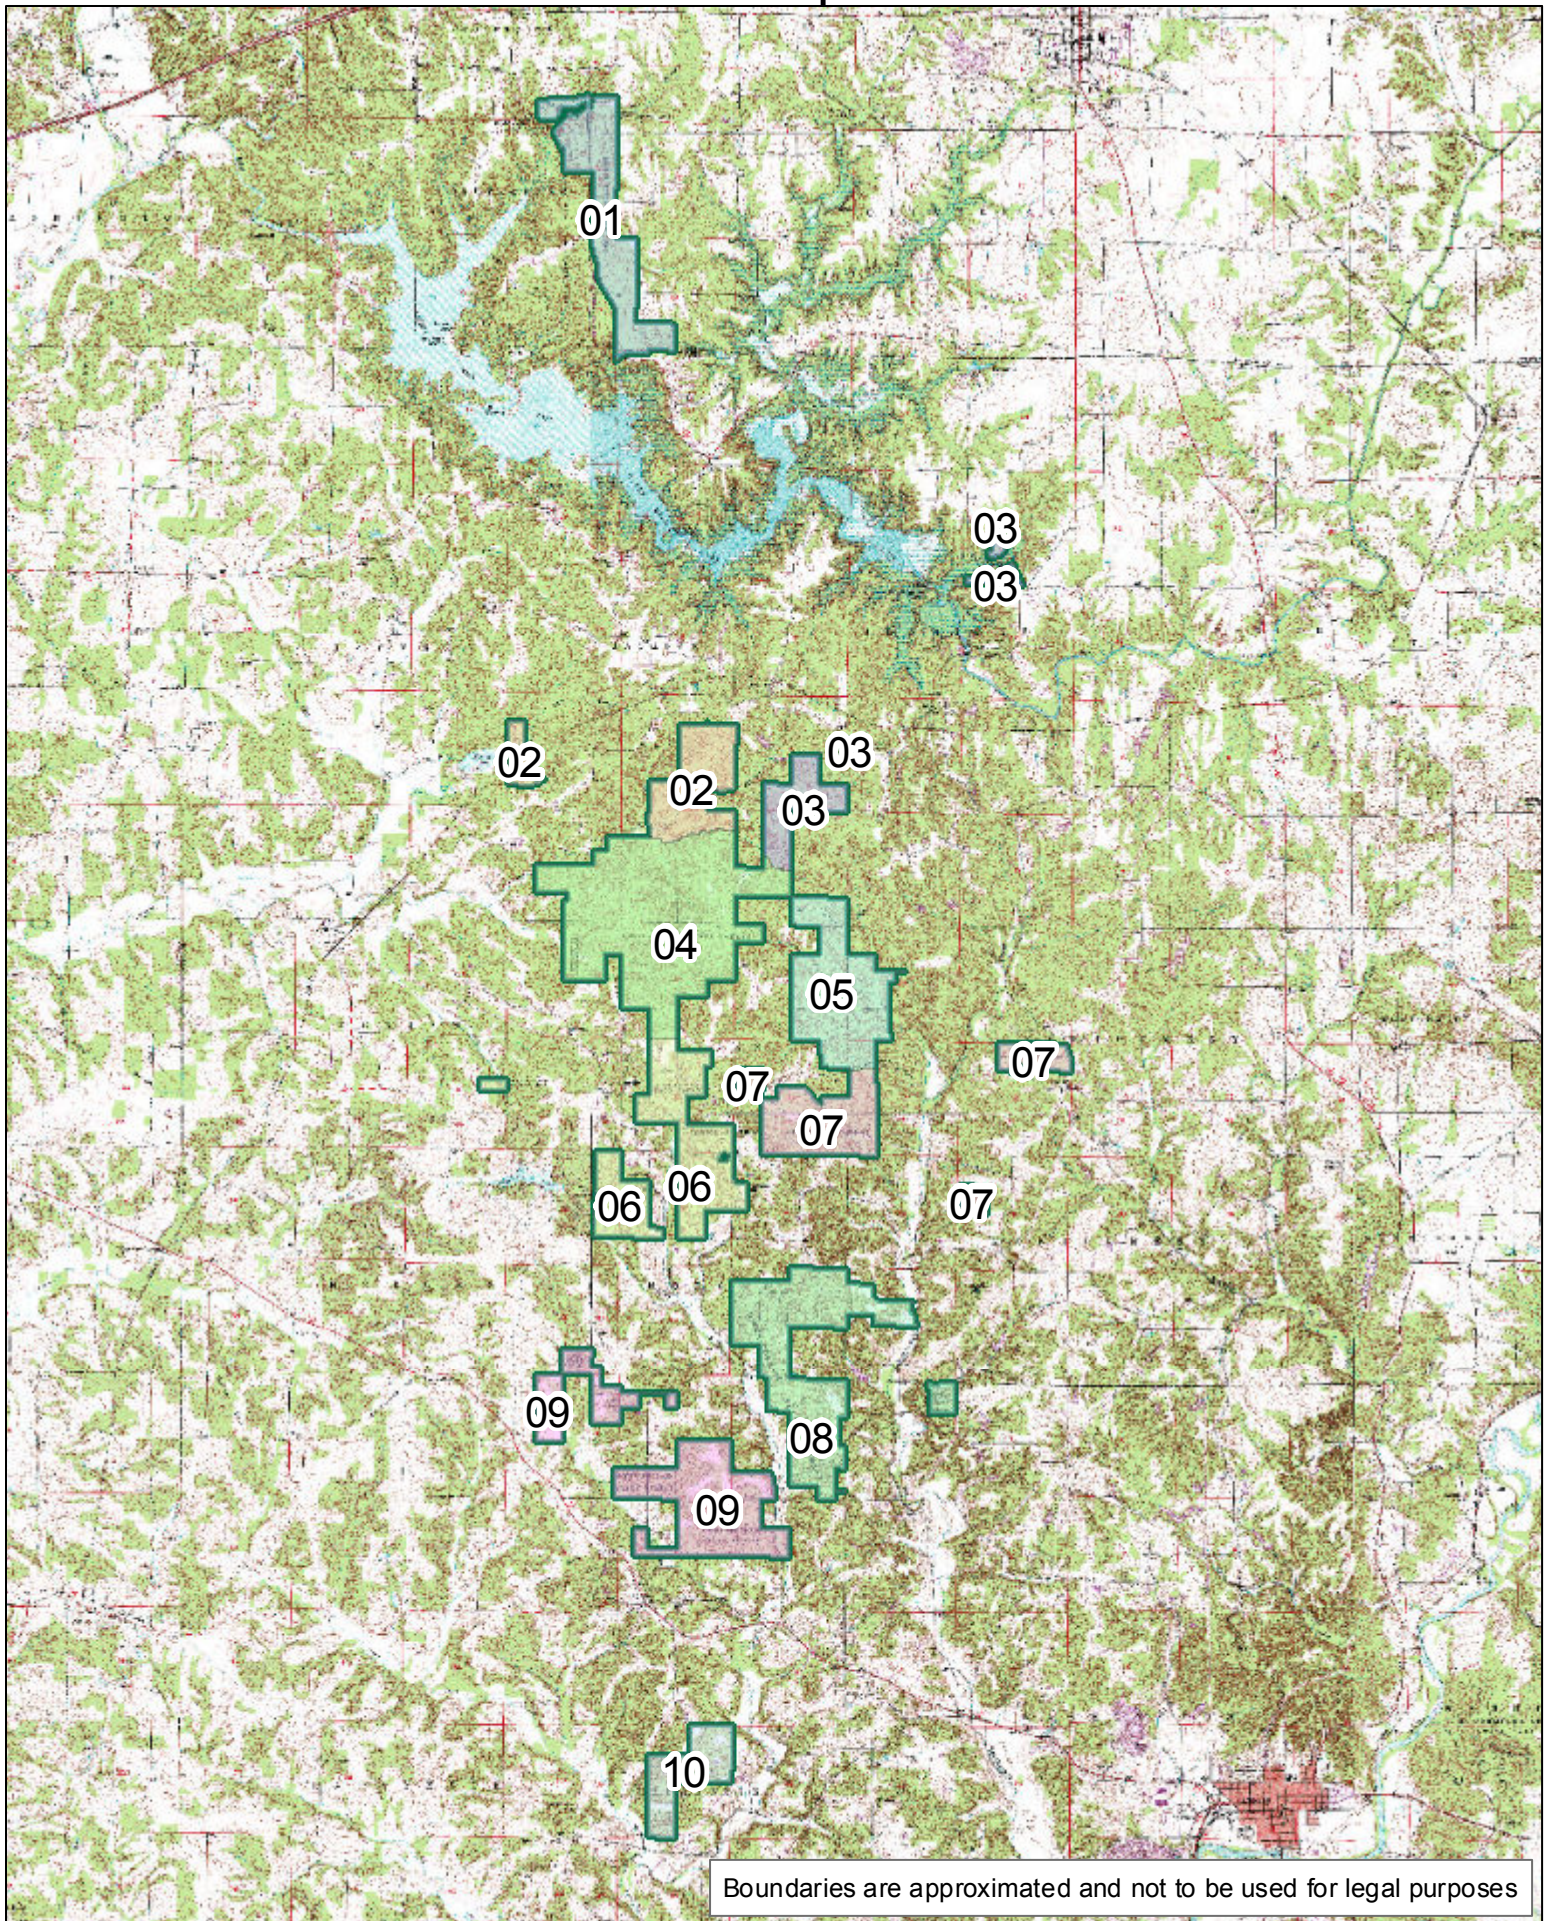

Owen-Putnam State Forest Compartments

1:107,000

Boundaries are approximated and not to be used for legal purposes

OWEN-PUTNAM STATE FOREST Compartment 01

[Click here to return to the top of the document](#)

1:18,680

Boundaries are approximated and not to be used for legal purposes

OWEN-PUTNAM STATE FOREST Compartment 02

[Click here to return to the top of the document](#)

1:19,930

Boundaries are approximated and not to be used for legal purposes

[Click here to return to the top of the document](#)

1:22,210

Boundaries are approximated and not to be used for legal purposes

OWEN-PUTNAM STATE FOREST Compartment 05

[Click here to return to the top of the document](#)

1:12,170

Boundaries are approximated and not to be used for legal purposes

OWEN-PUTNAM STATE FOREST Compartment 06

[Click here to return to the top of the document](#)

1:23,330

Boundaries are approximated and not to be used for legal purposes