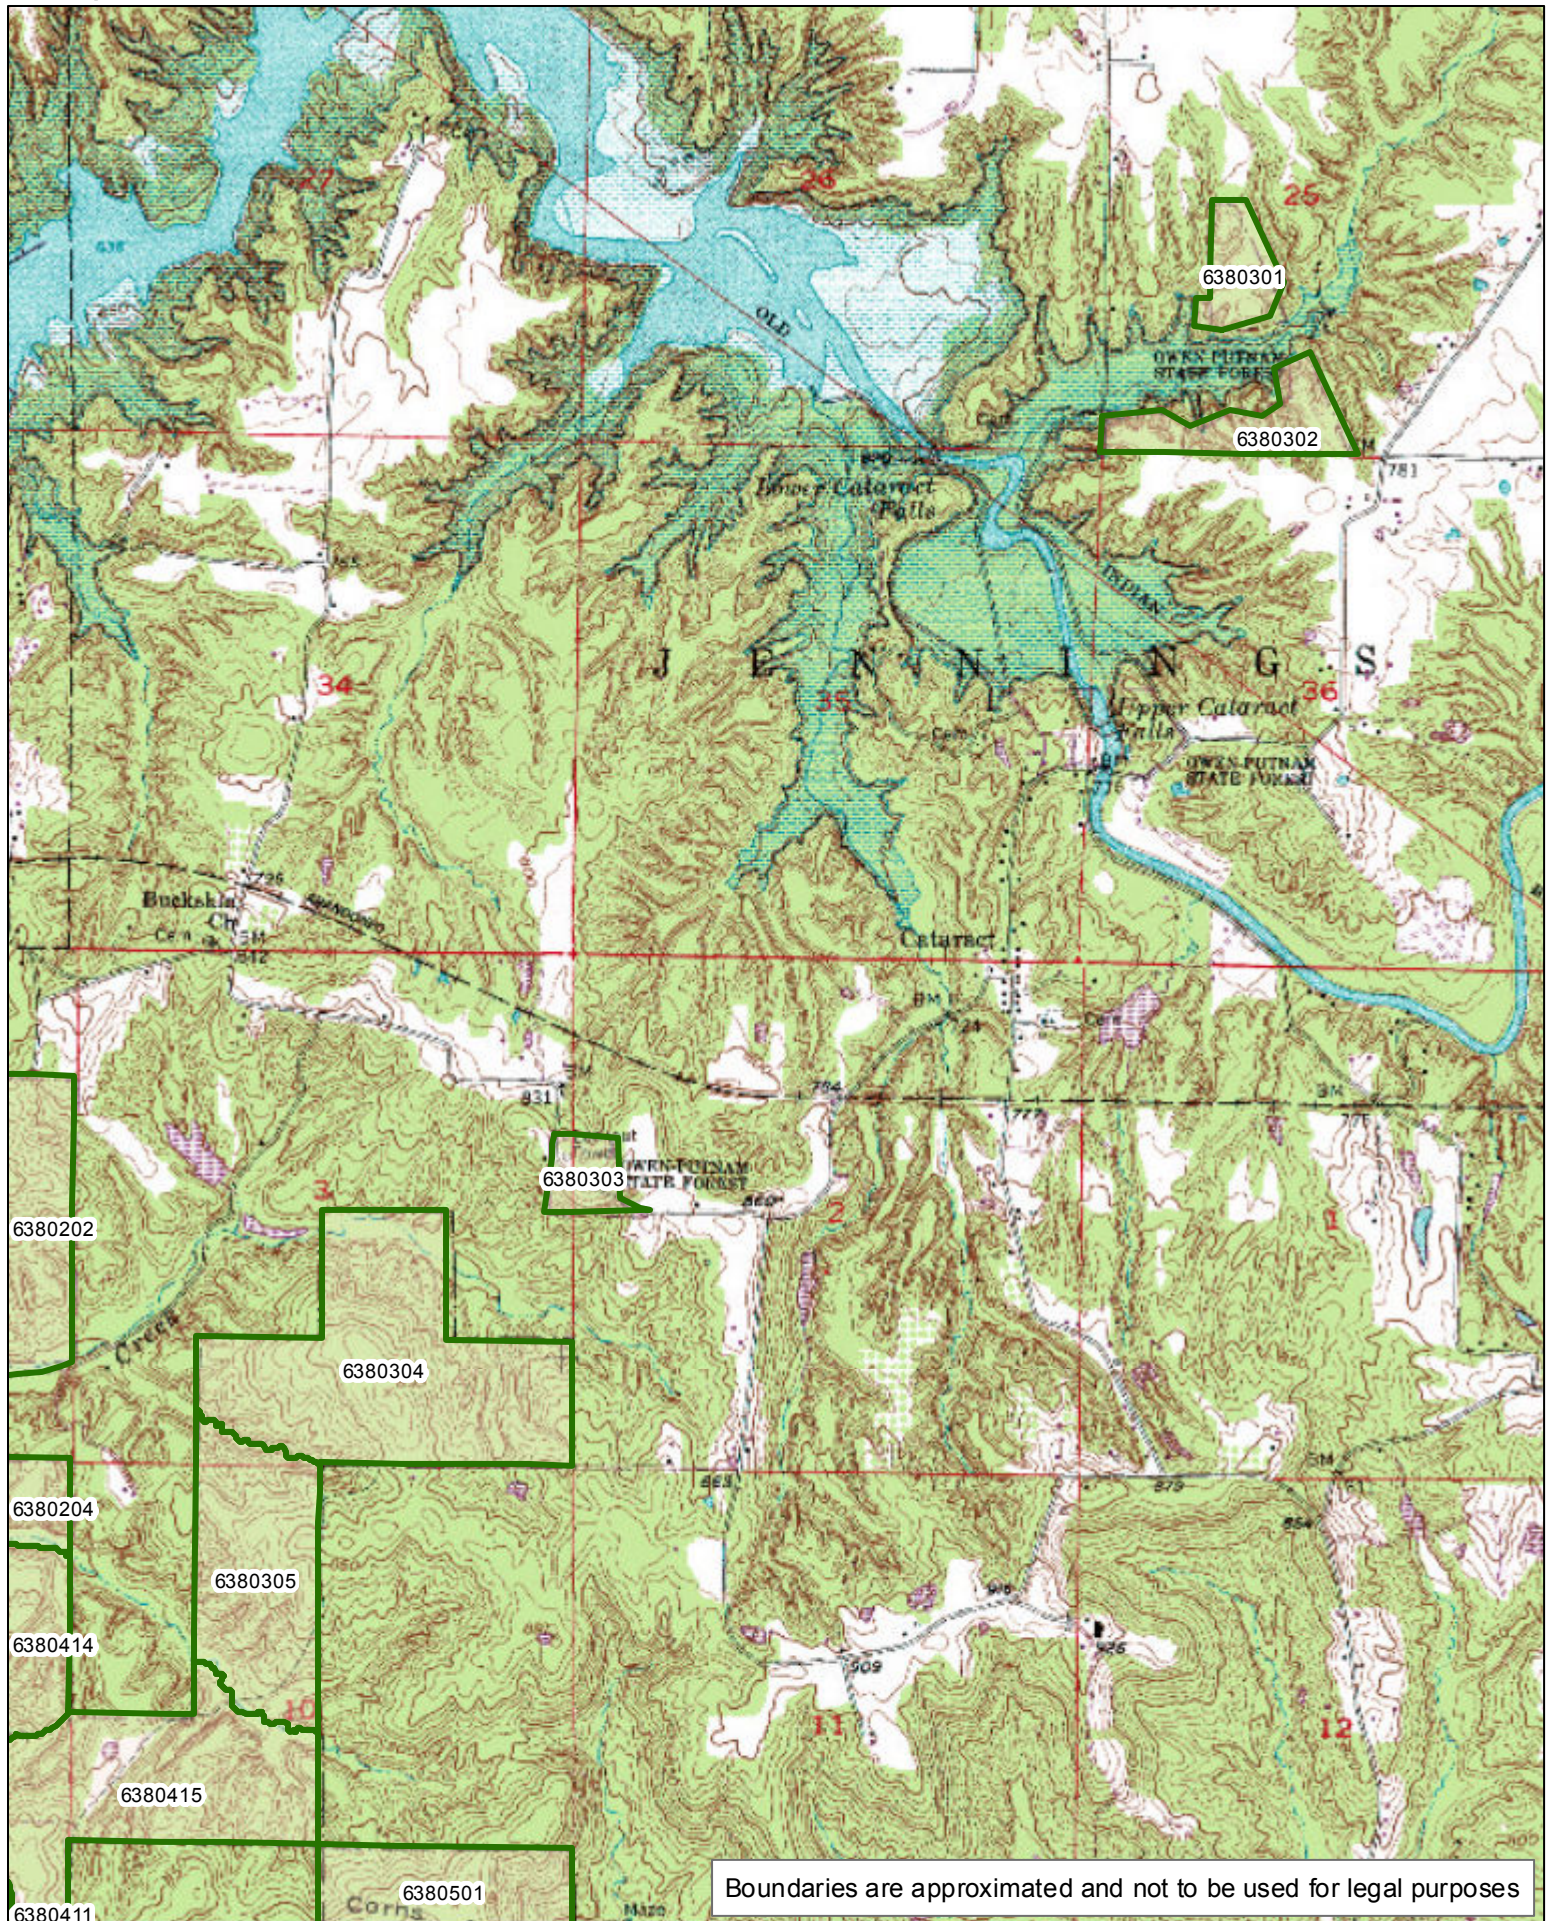

OWEN-PUTNAM STATE FOREST Compartment 03

[Click here to return to the top of the document](#)

1:23,930

Boundaries are approximated and not to be used for legal purposes