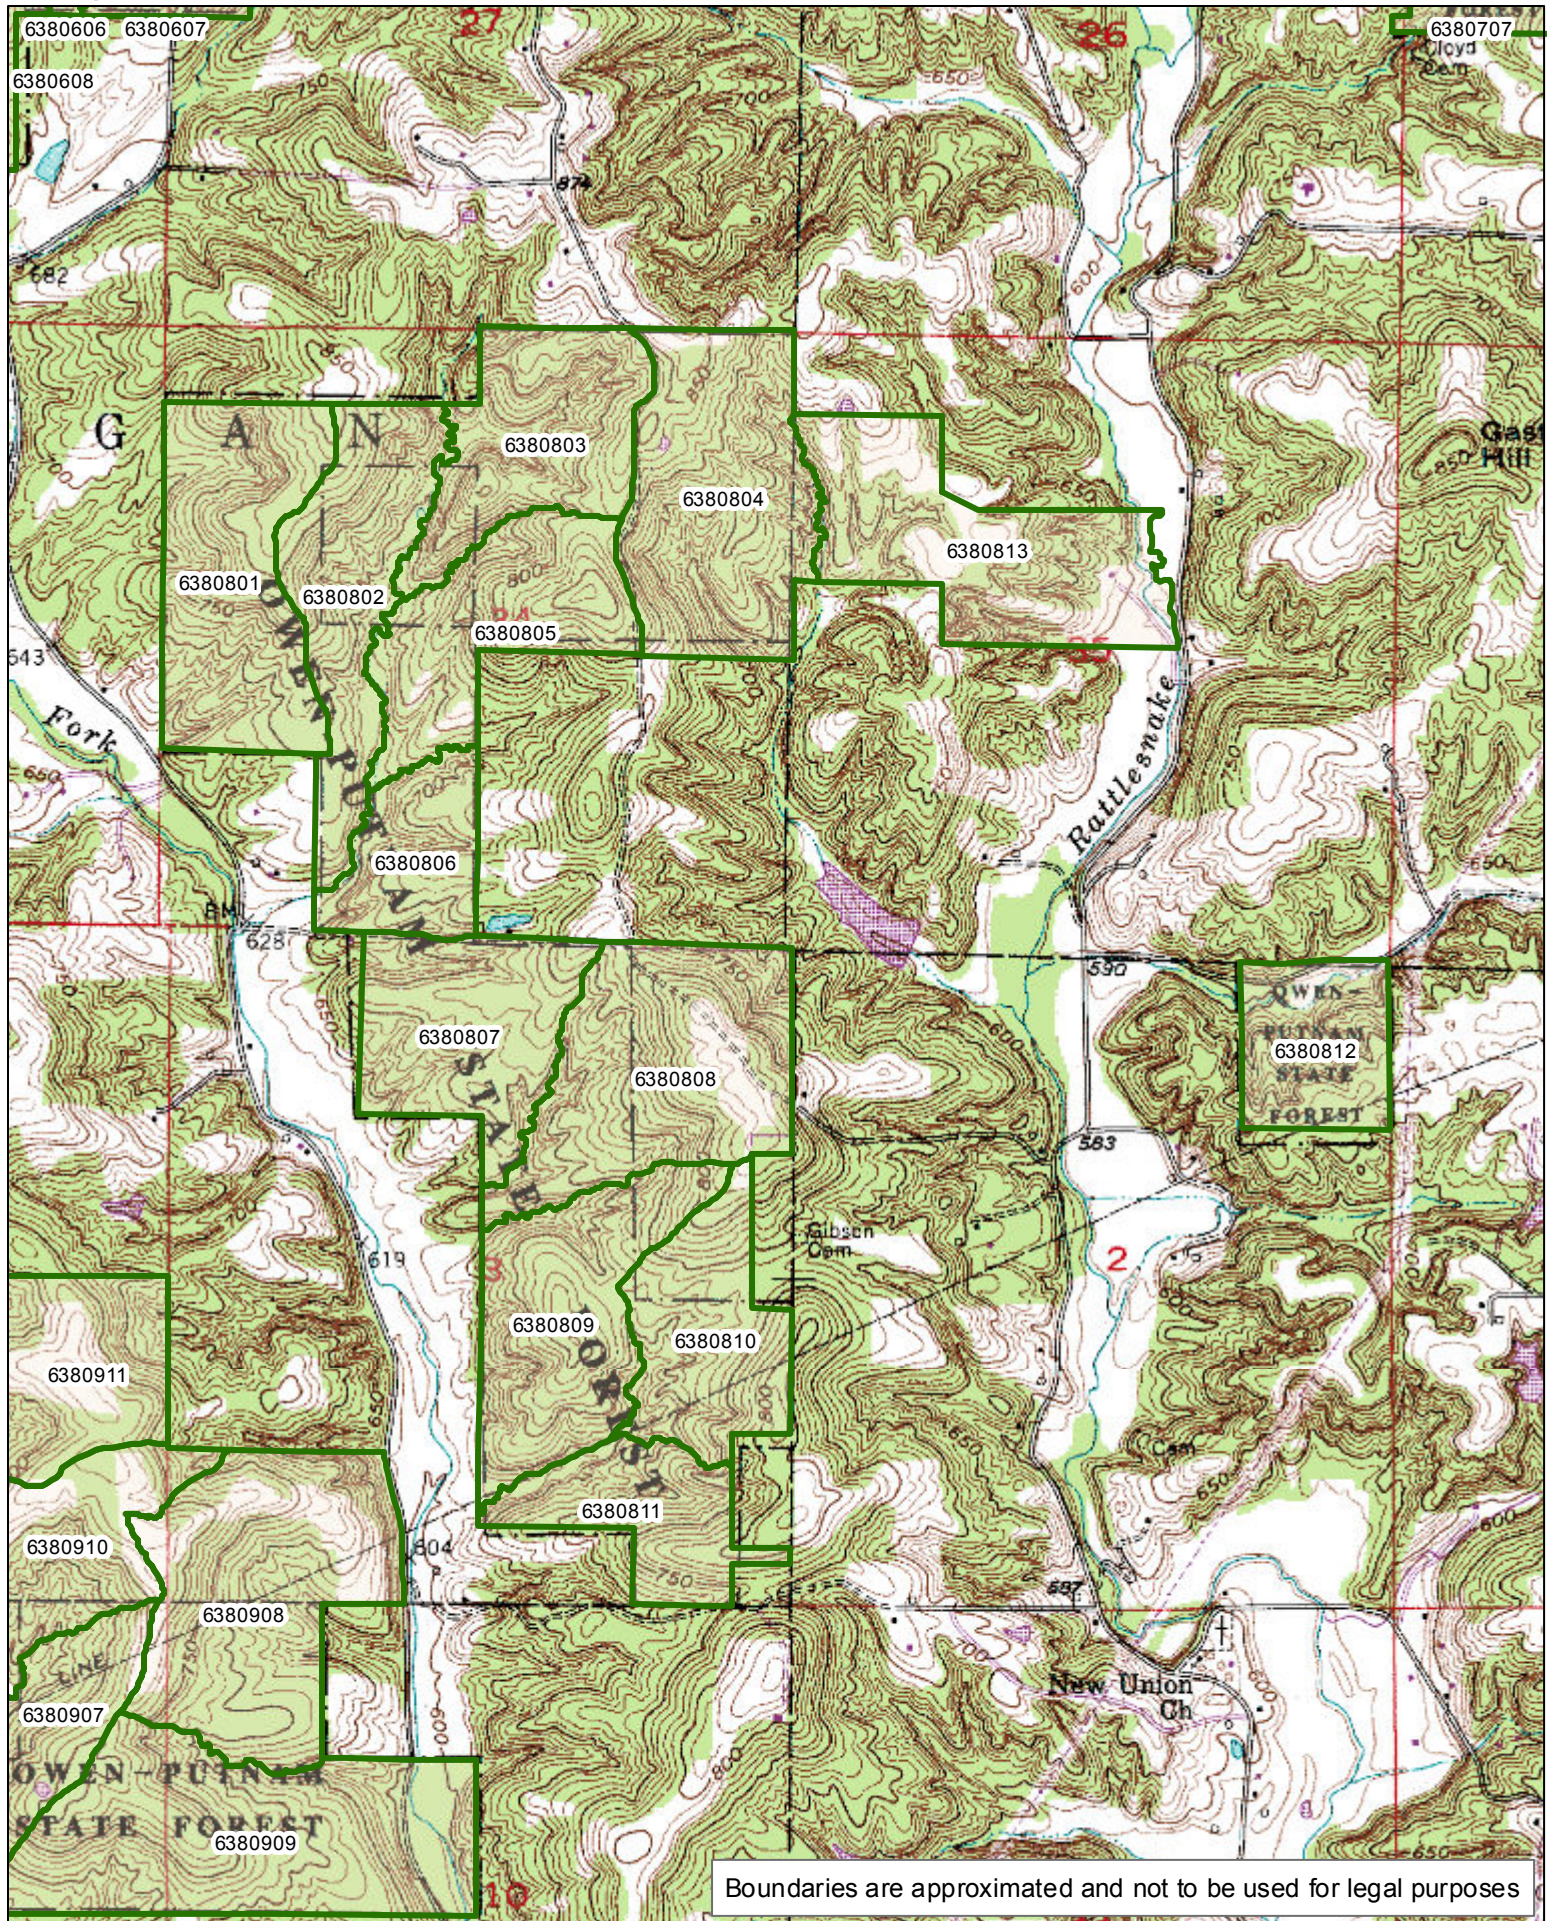

OWEN-PUTNAM STATE FOREST Compartment 08

[Click here to return to the top of the document](#)

1:19,560