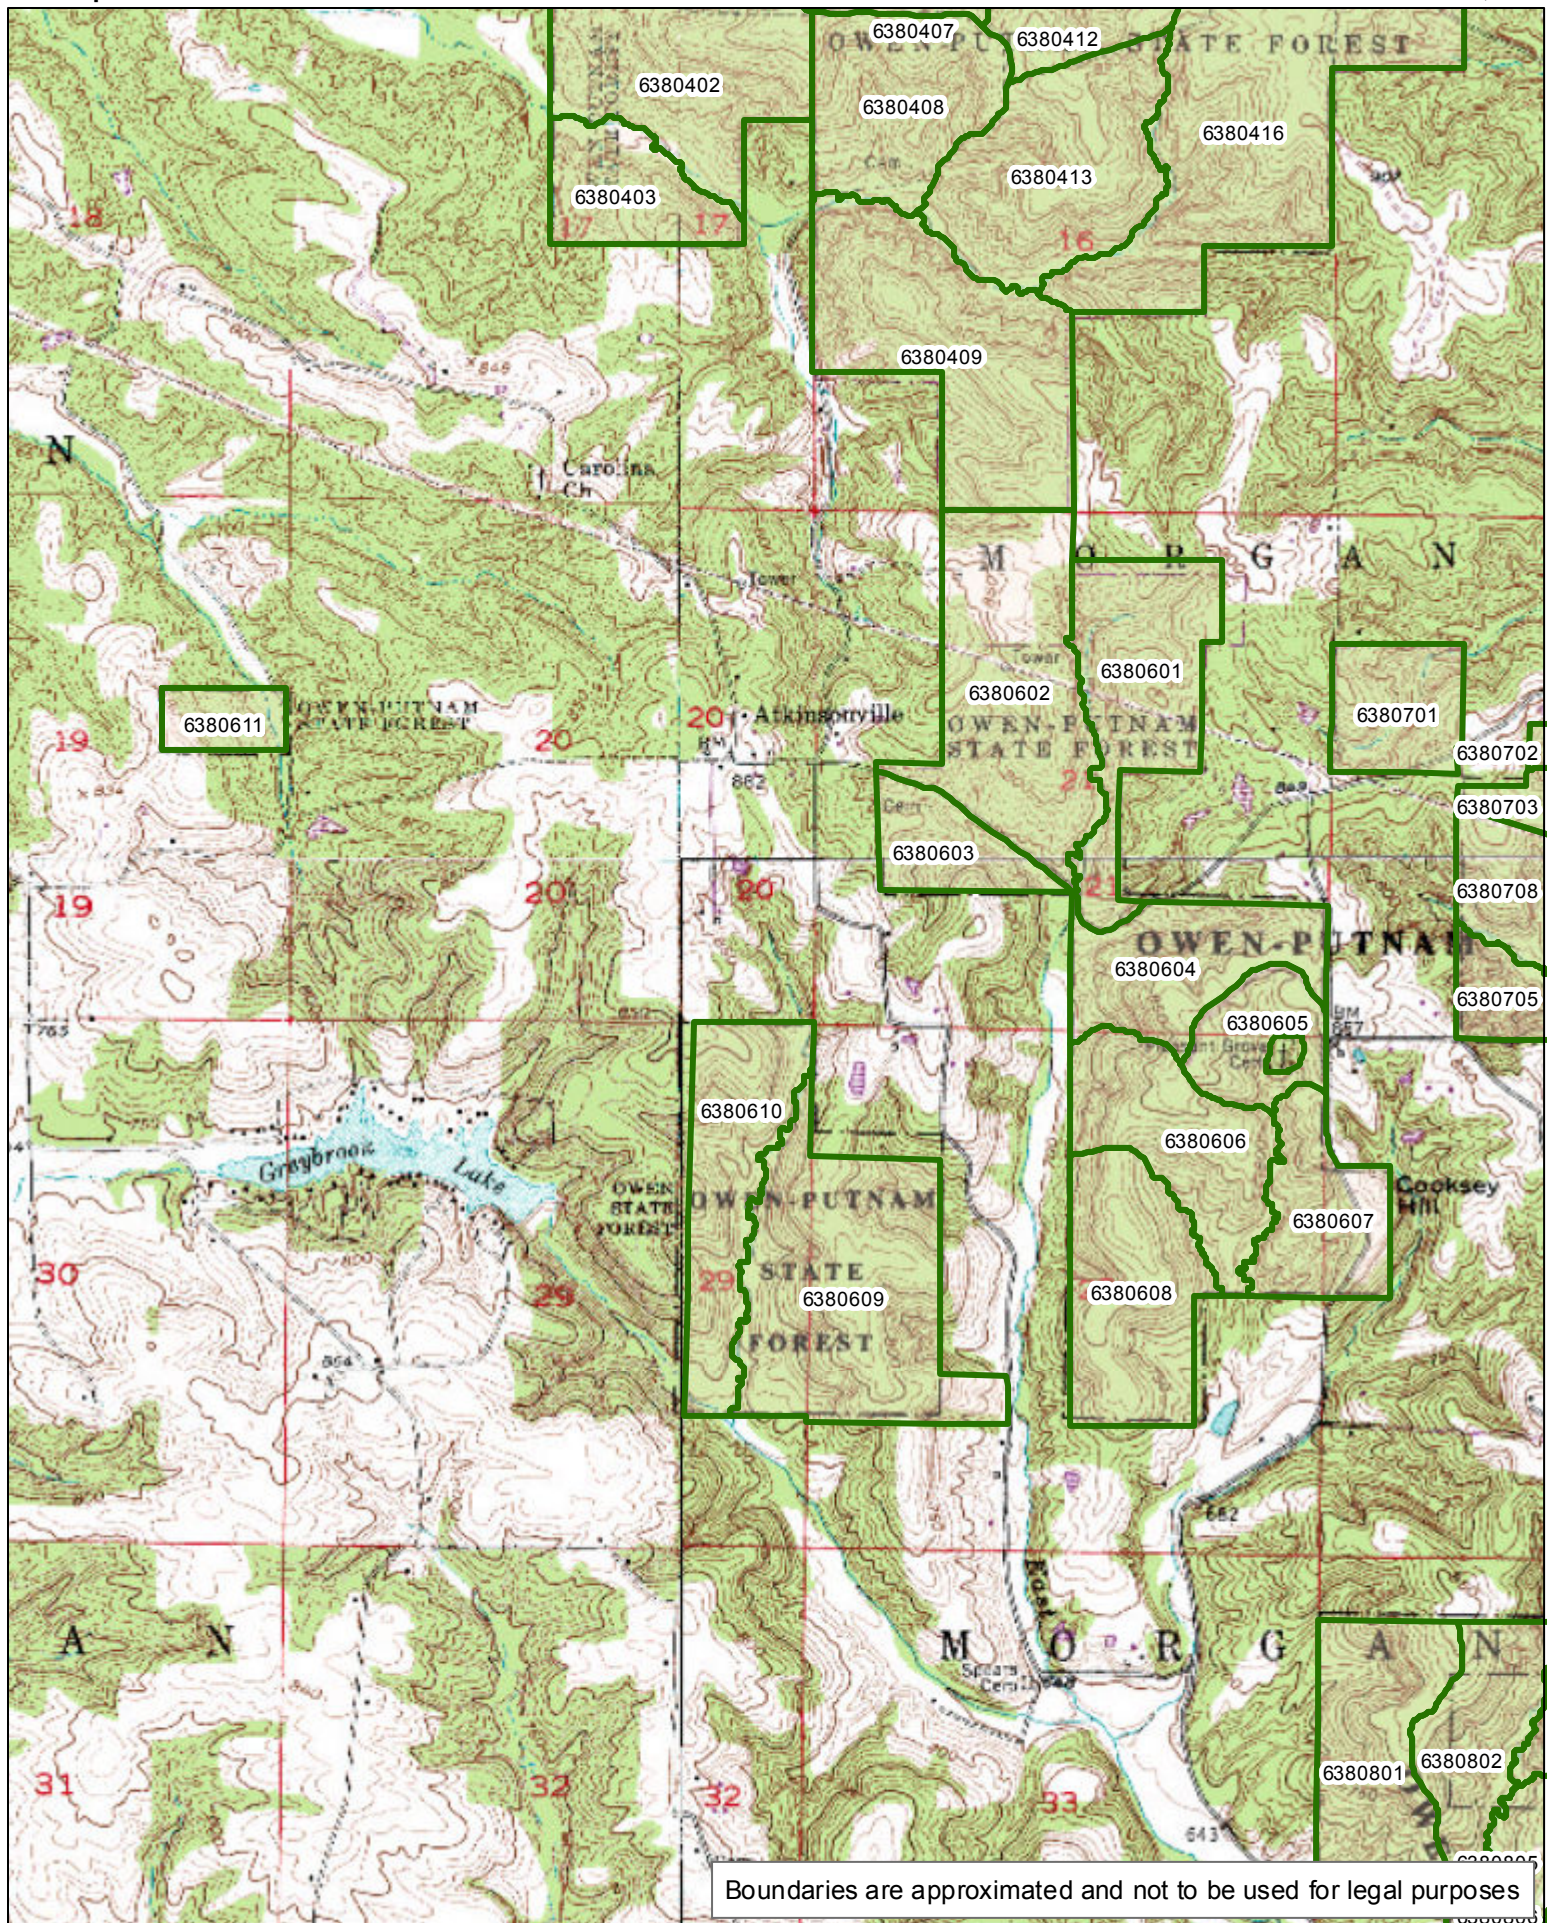

1:12,170

Boundaries are approximated and not to be used for legal purposes

OWEN-PUTNAM STATE FOREST Compartment 06

[Click here to return to the top of the document](#)

1:23,330

Boundaries are approximated and not to be used for legal purposes