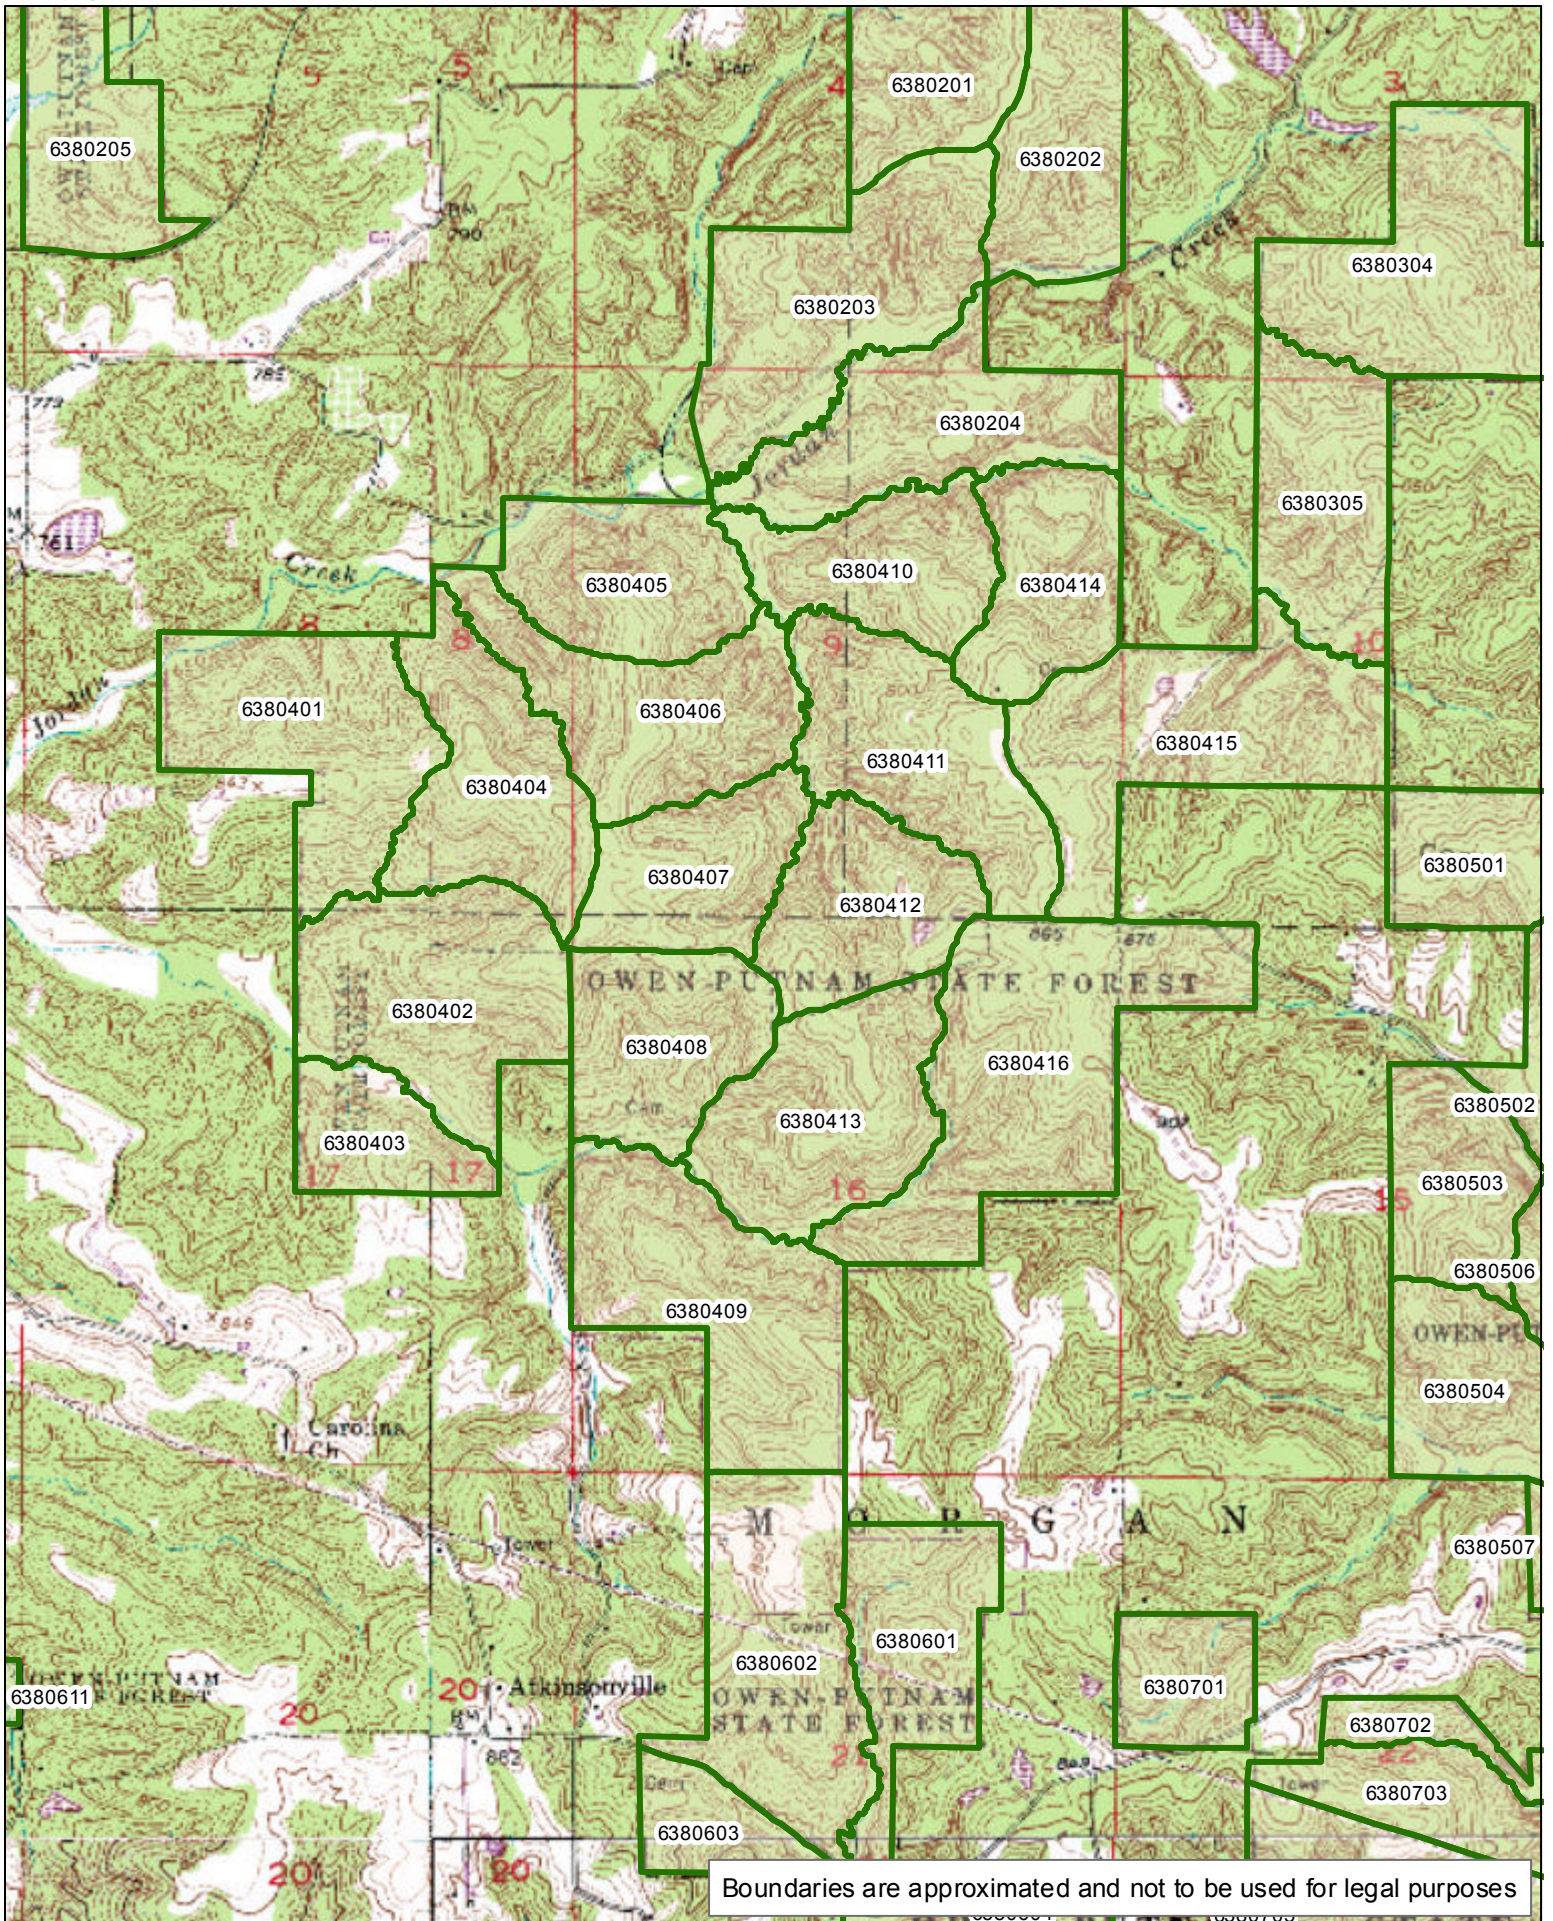

[Click here to return to the top of the document](#)

1:22,210

Boundaries are approximated and not to be used for legal purposes

OWEN-PUTNAM STATE FOREST Compartment 05

[Click here to return to the top of the document](#)