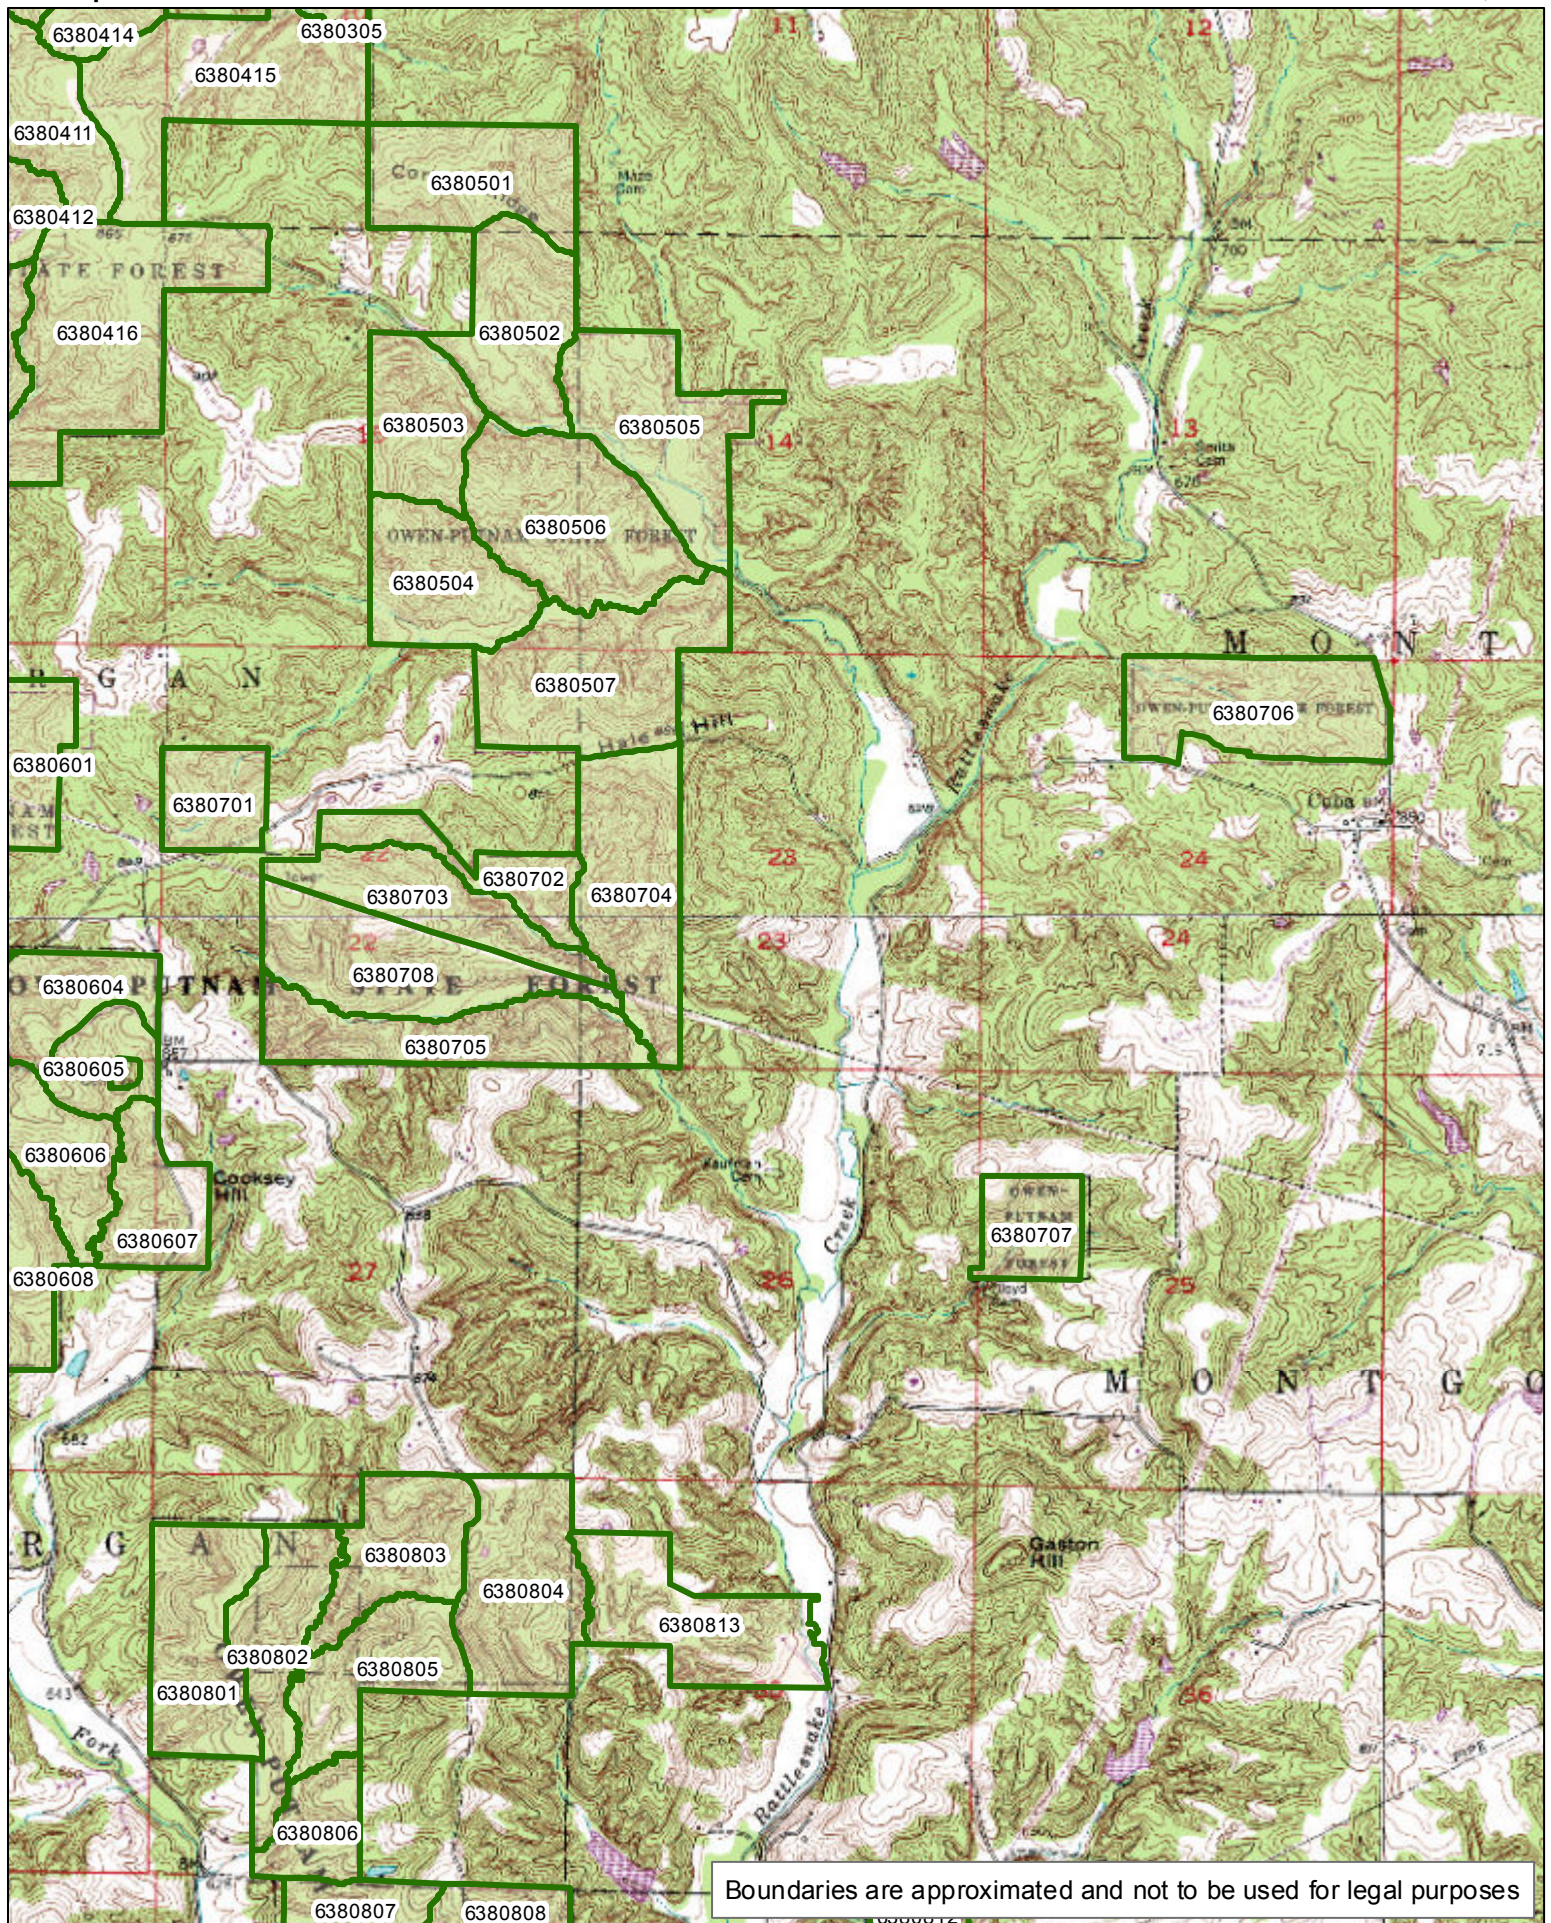

OWEN-PUTNAM STATE FOREST Compartment 07

[Click here to return to the top of the document](#)

1:29,340

Boundaries are approximated and not to be used for legal purposes