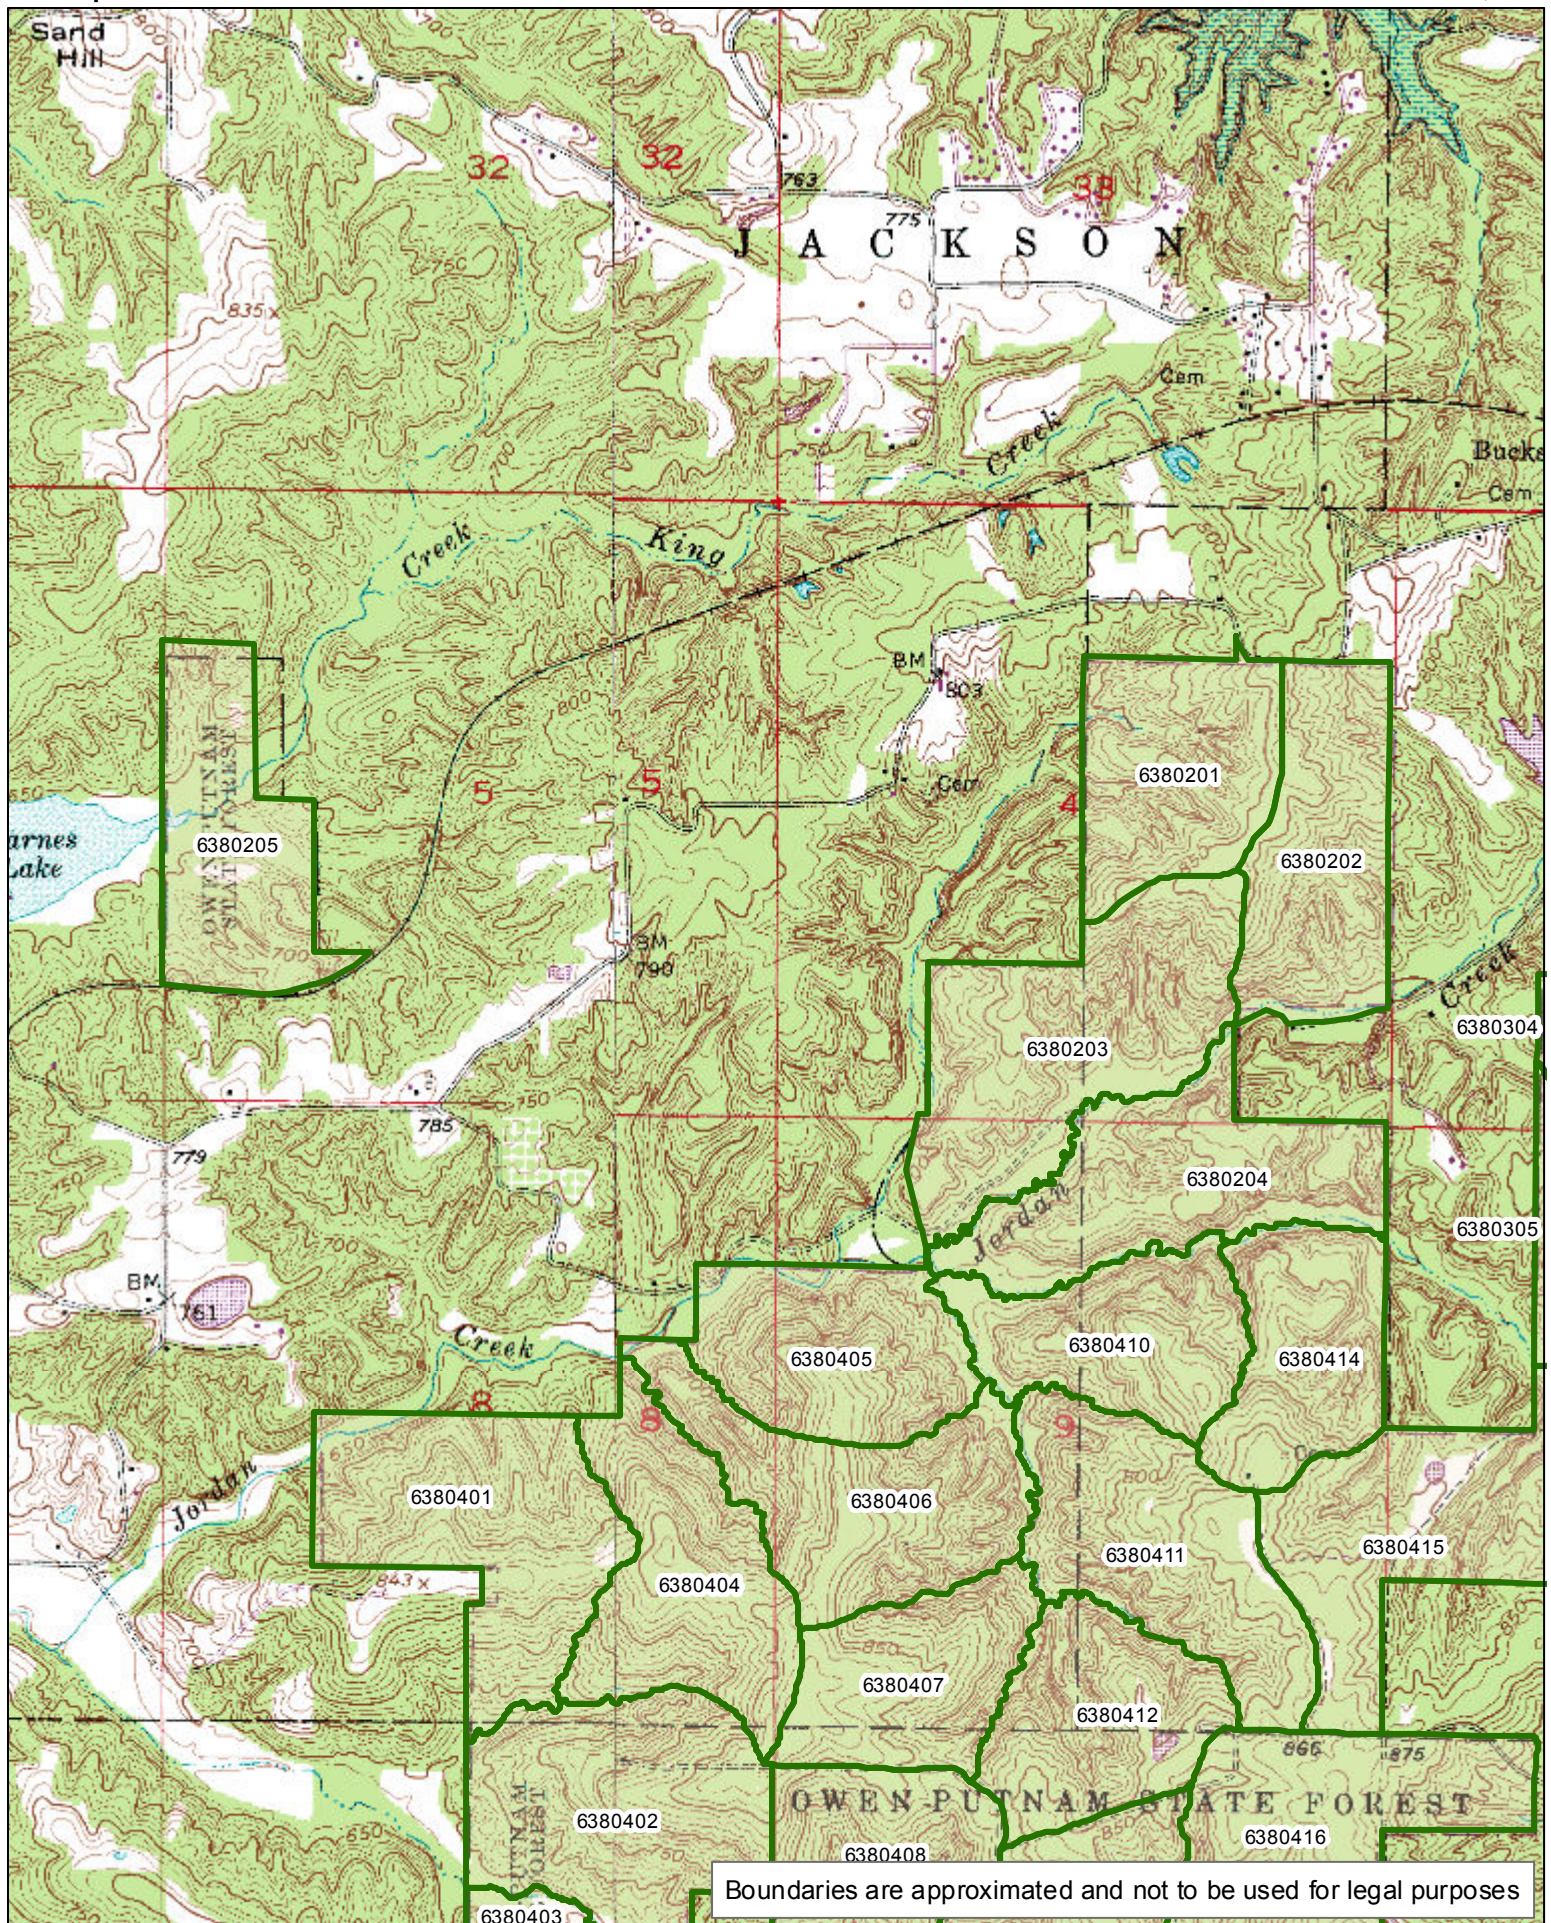

1:18,680

Boundaries are approximated and not to be used for legal purposes

OWEN-PUTNAM STATE FOREST Compartment 02

[Click here to return to the top of the document](#)

1:19,930

Boundaries are approximated and not to be used for legal purposes