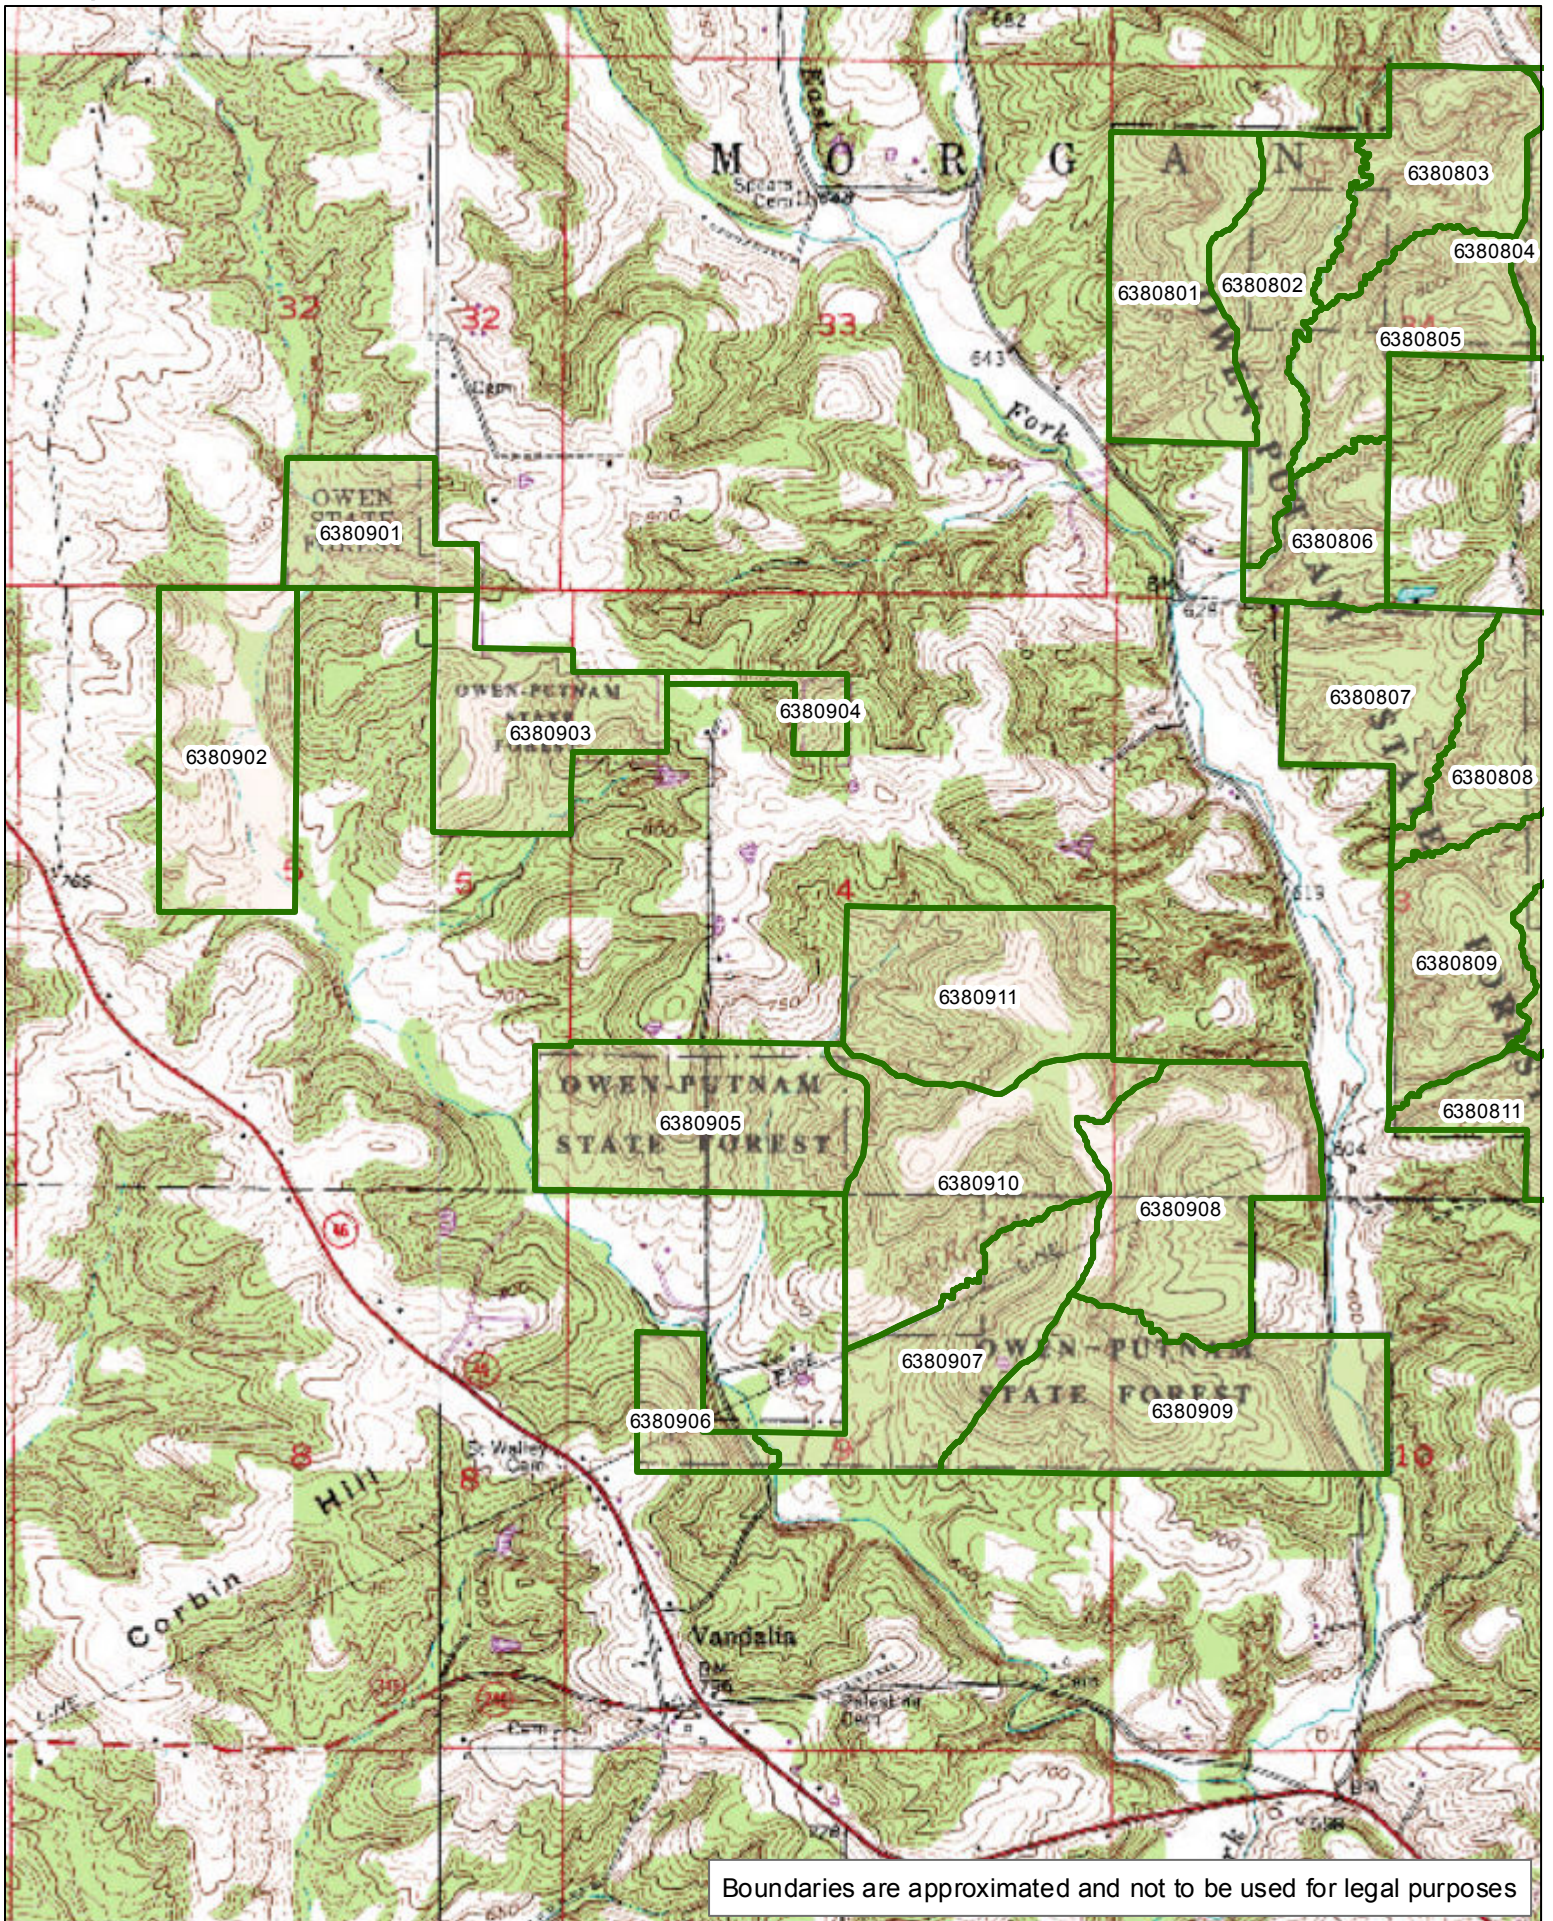

[Click here to return to the top of the document](#)

1:19,560

OWEN-PUTNAM STATE FOREST Compartment 09

[Click here to return to the top of the document](#)

1:22,070

Boundaries are approximated and not to be used for legal purposes