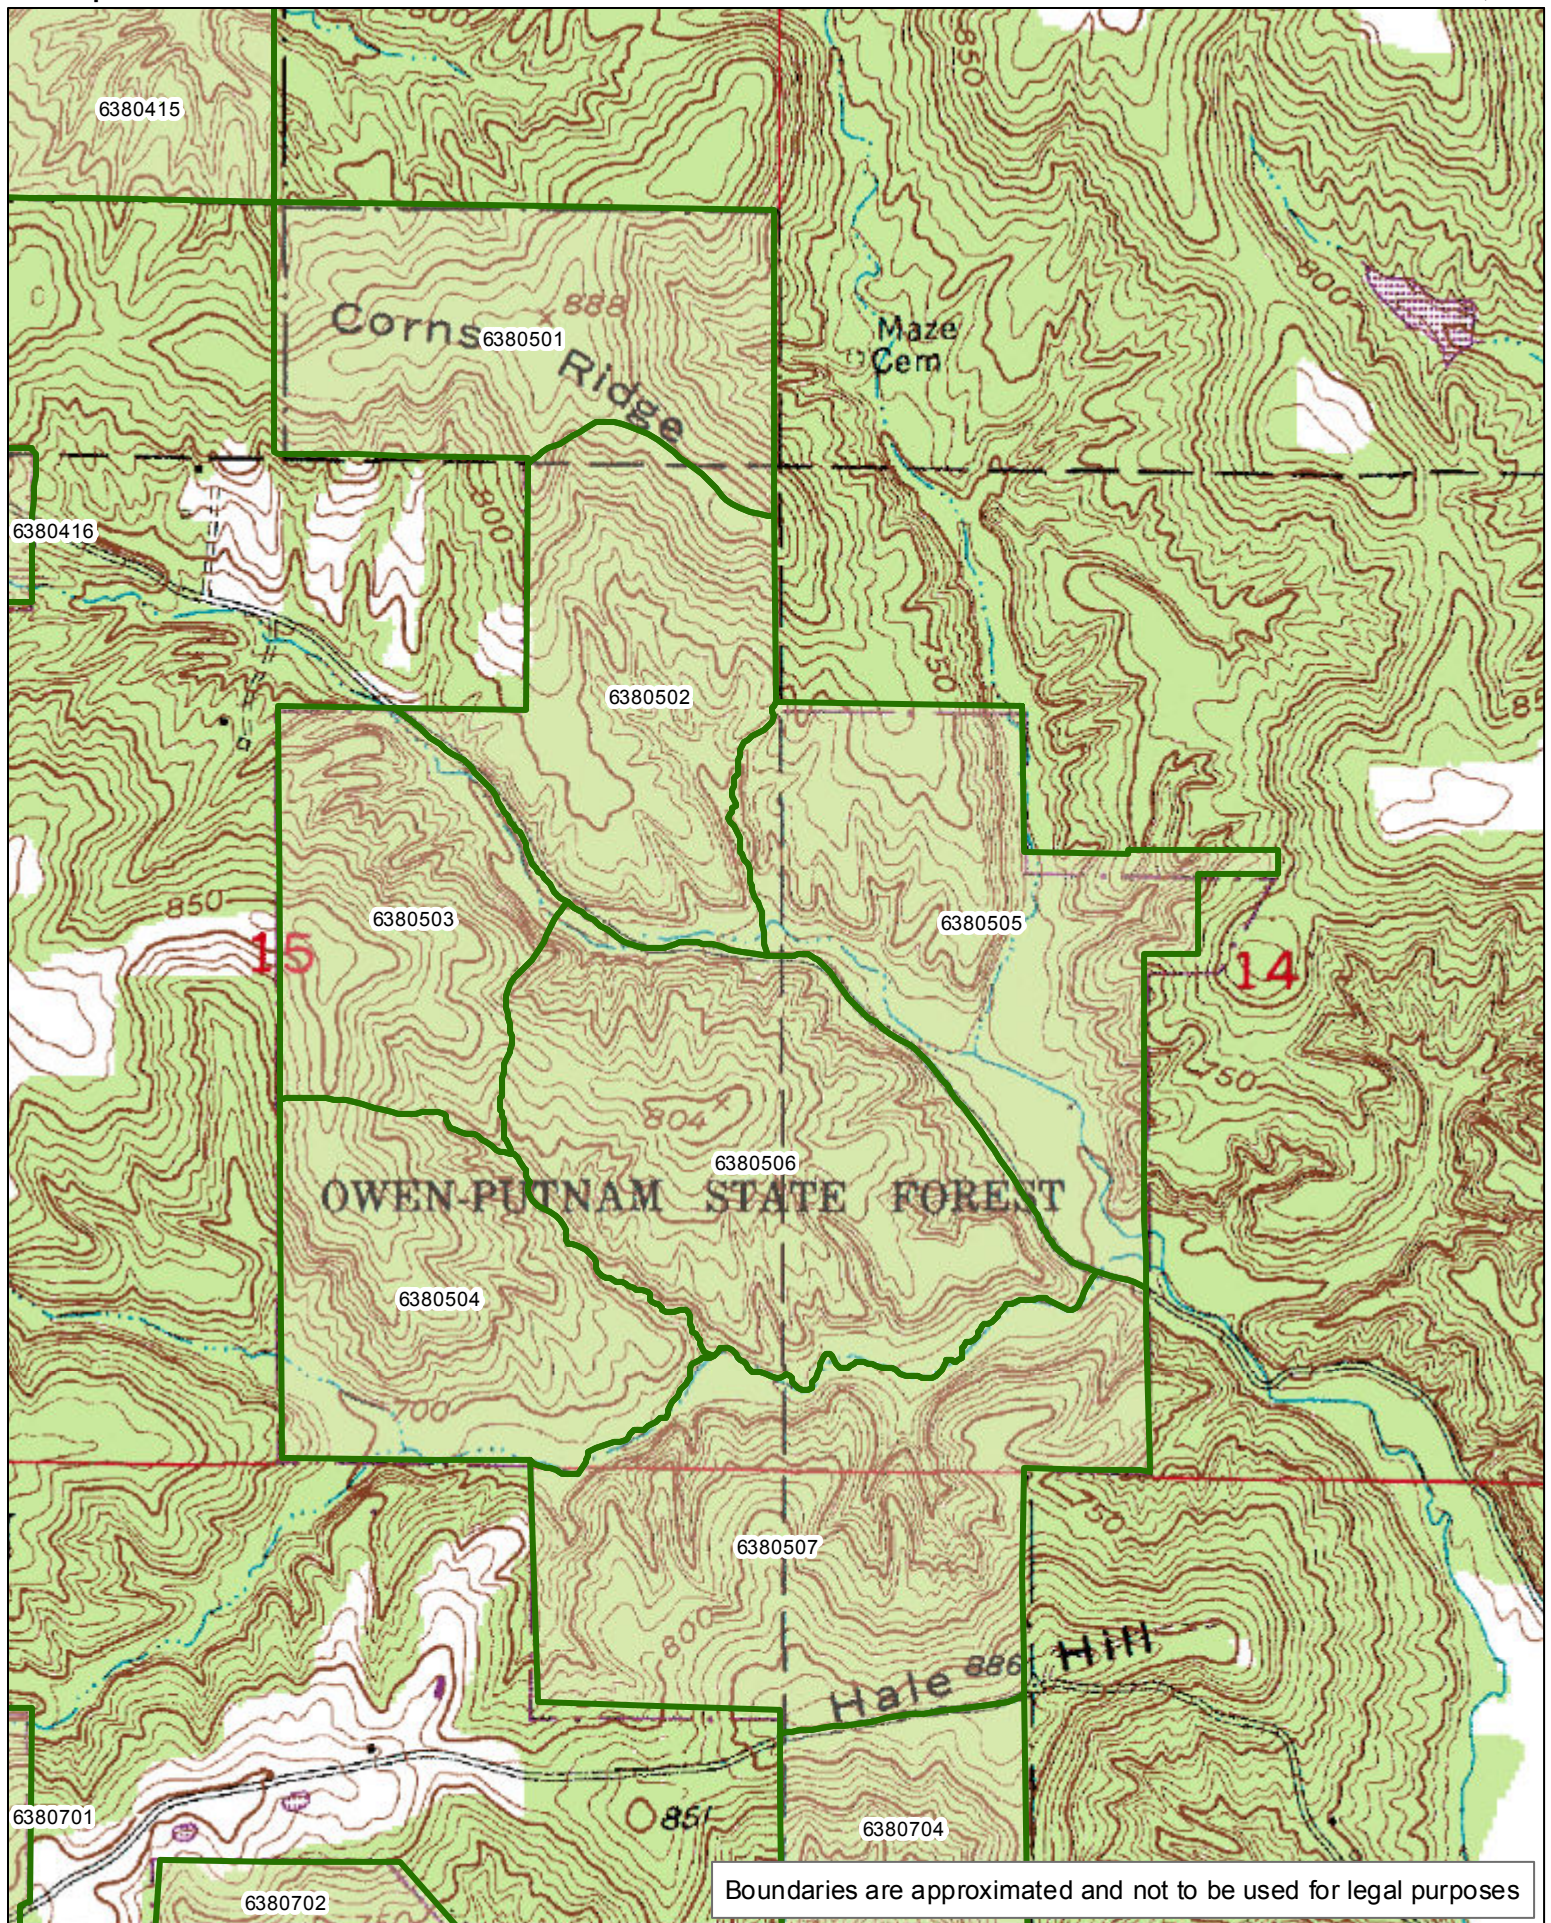

OWEN-PUTNAM STATE FOREST Compartment 05

[Click here to return to the top of the document](#)

1:12,170

Boundaries are approximated and not to be used for legal purposes