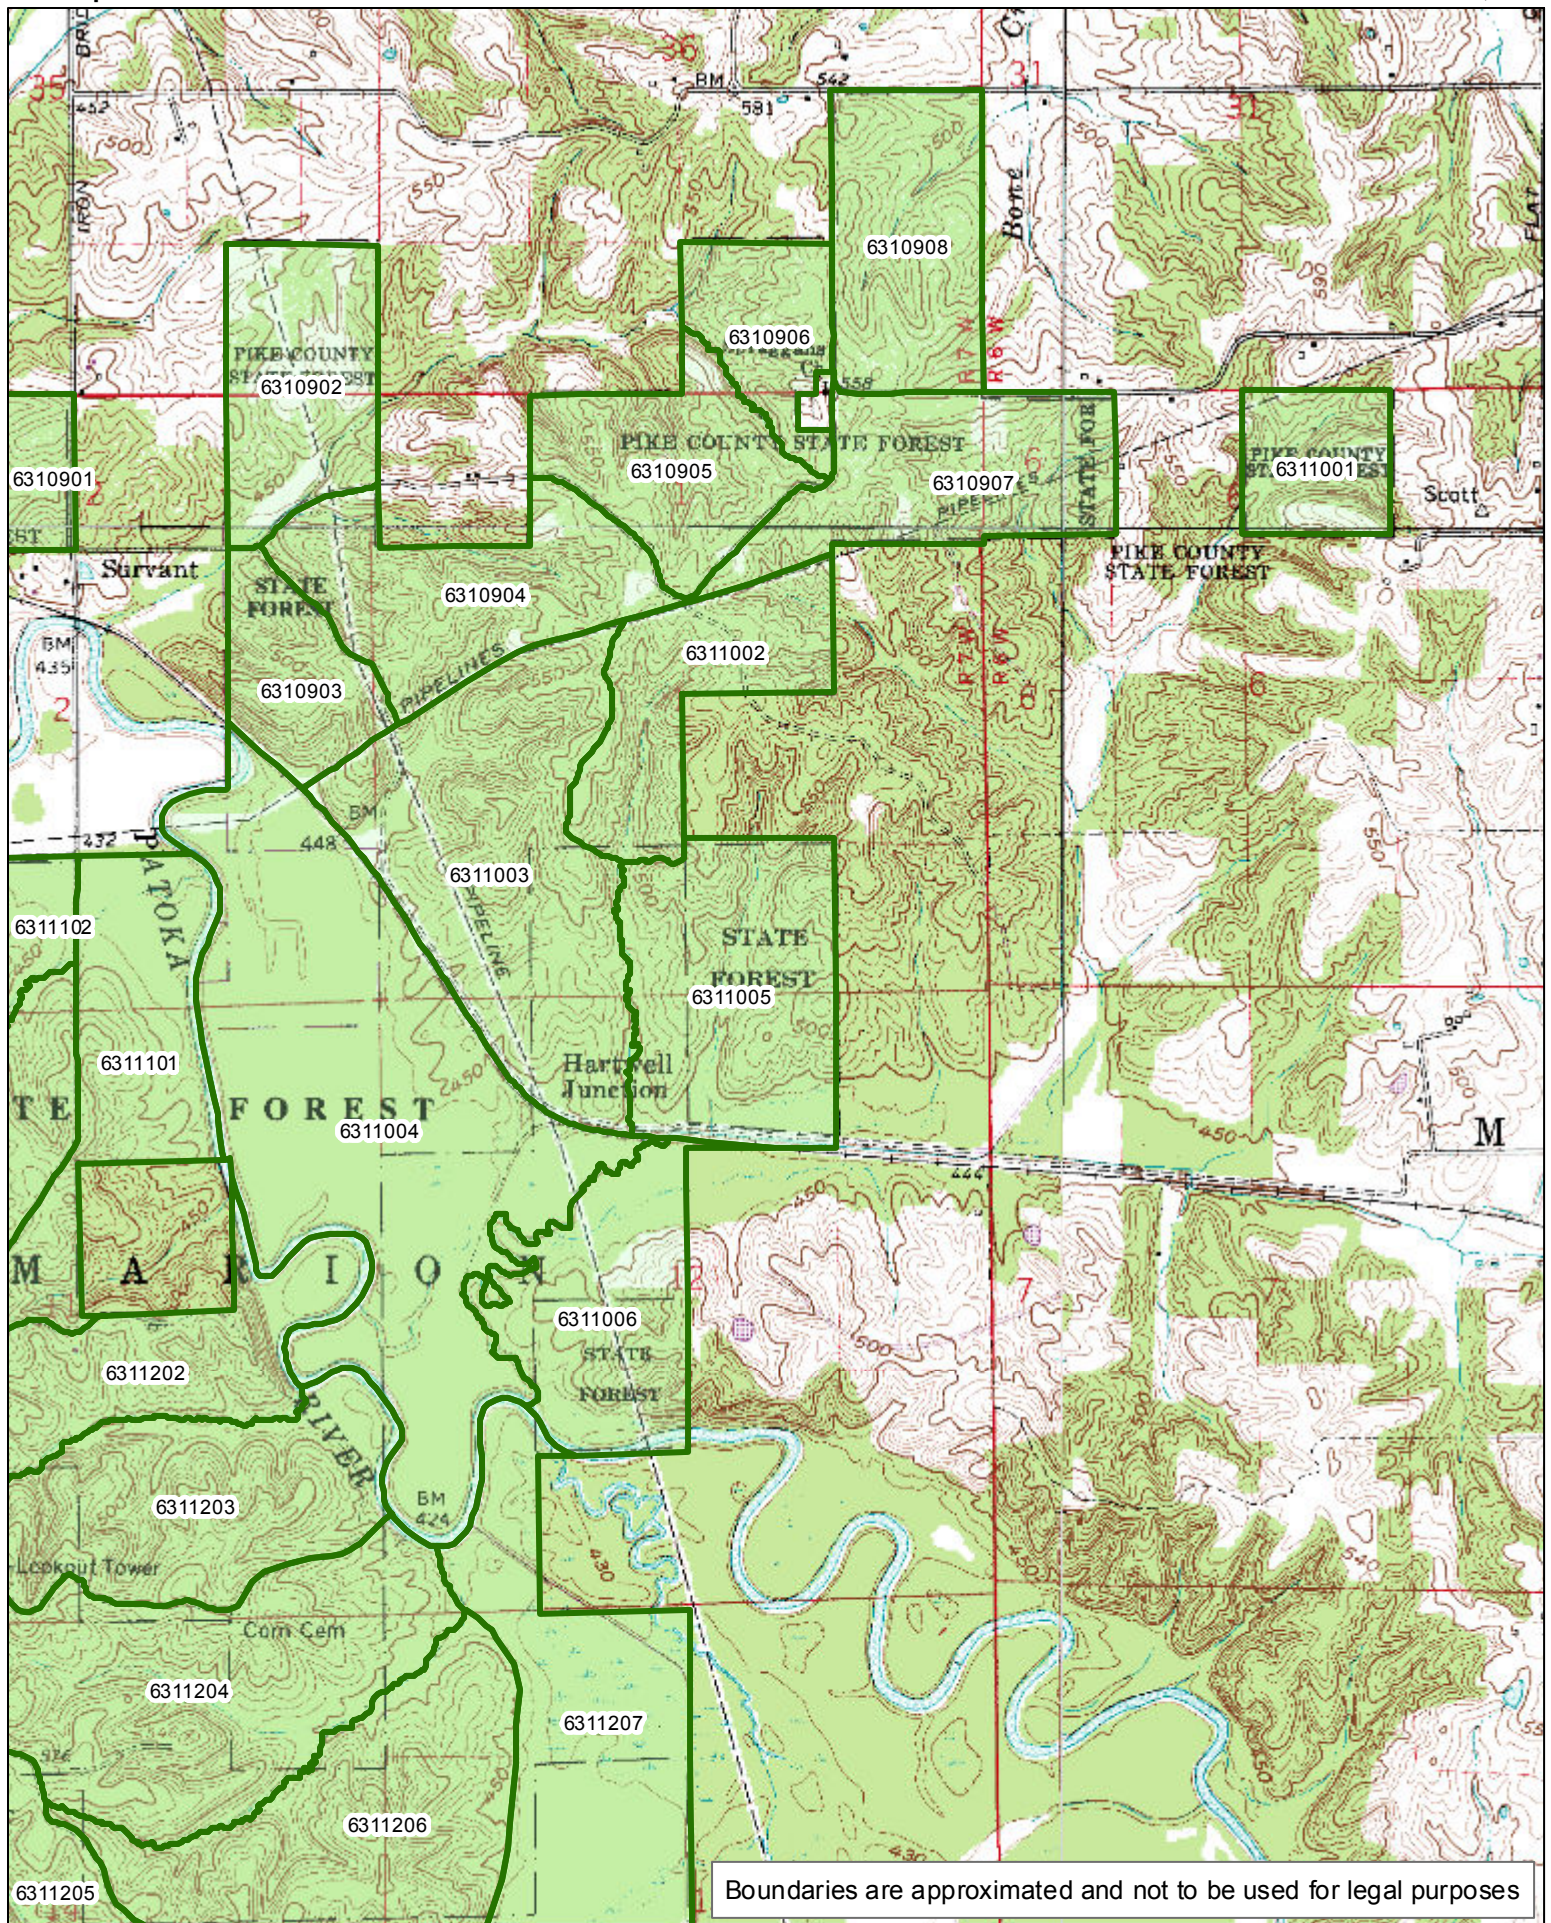

Pike State Forest Compartments

1:131,708

Boundaries are approximated and not to be used for legal purposes

Boundaries are approximated and not to be used for legal purposes

PIKE STATE FOREST Compartment 10

[Click here to return to the top of the document](#)

1:20,180

Boundaries are approximated and not to be used for legal purposes

PIKE STATE FOREST
Compartment 11

[Click here to return to the top of the document](#)

1:14,760

Boundaries are approximated and not to be used for legal purposes

PIKE STATE FOREST
Compartment 12

[Click here to return to the top of the document](#)

1:22,350

Boundaries are approximated and not to be used for legal purposes

1:20,940

Boundaries are approximated and not to be used for legal purposes