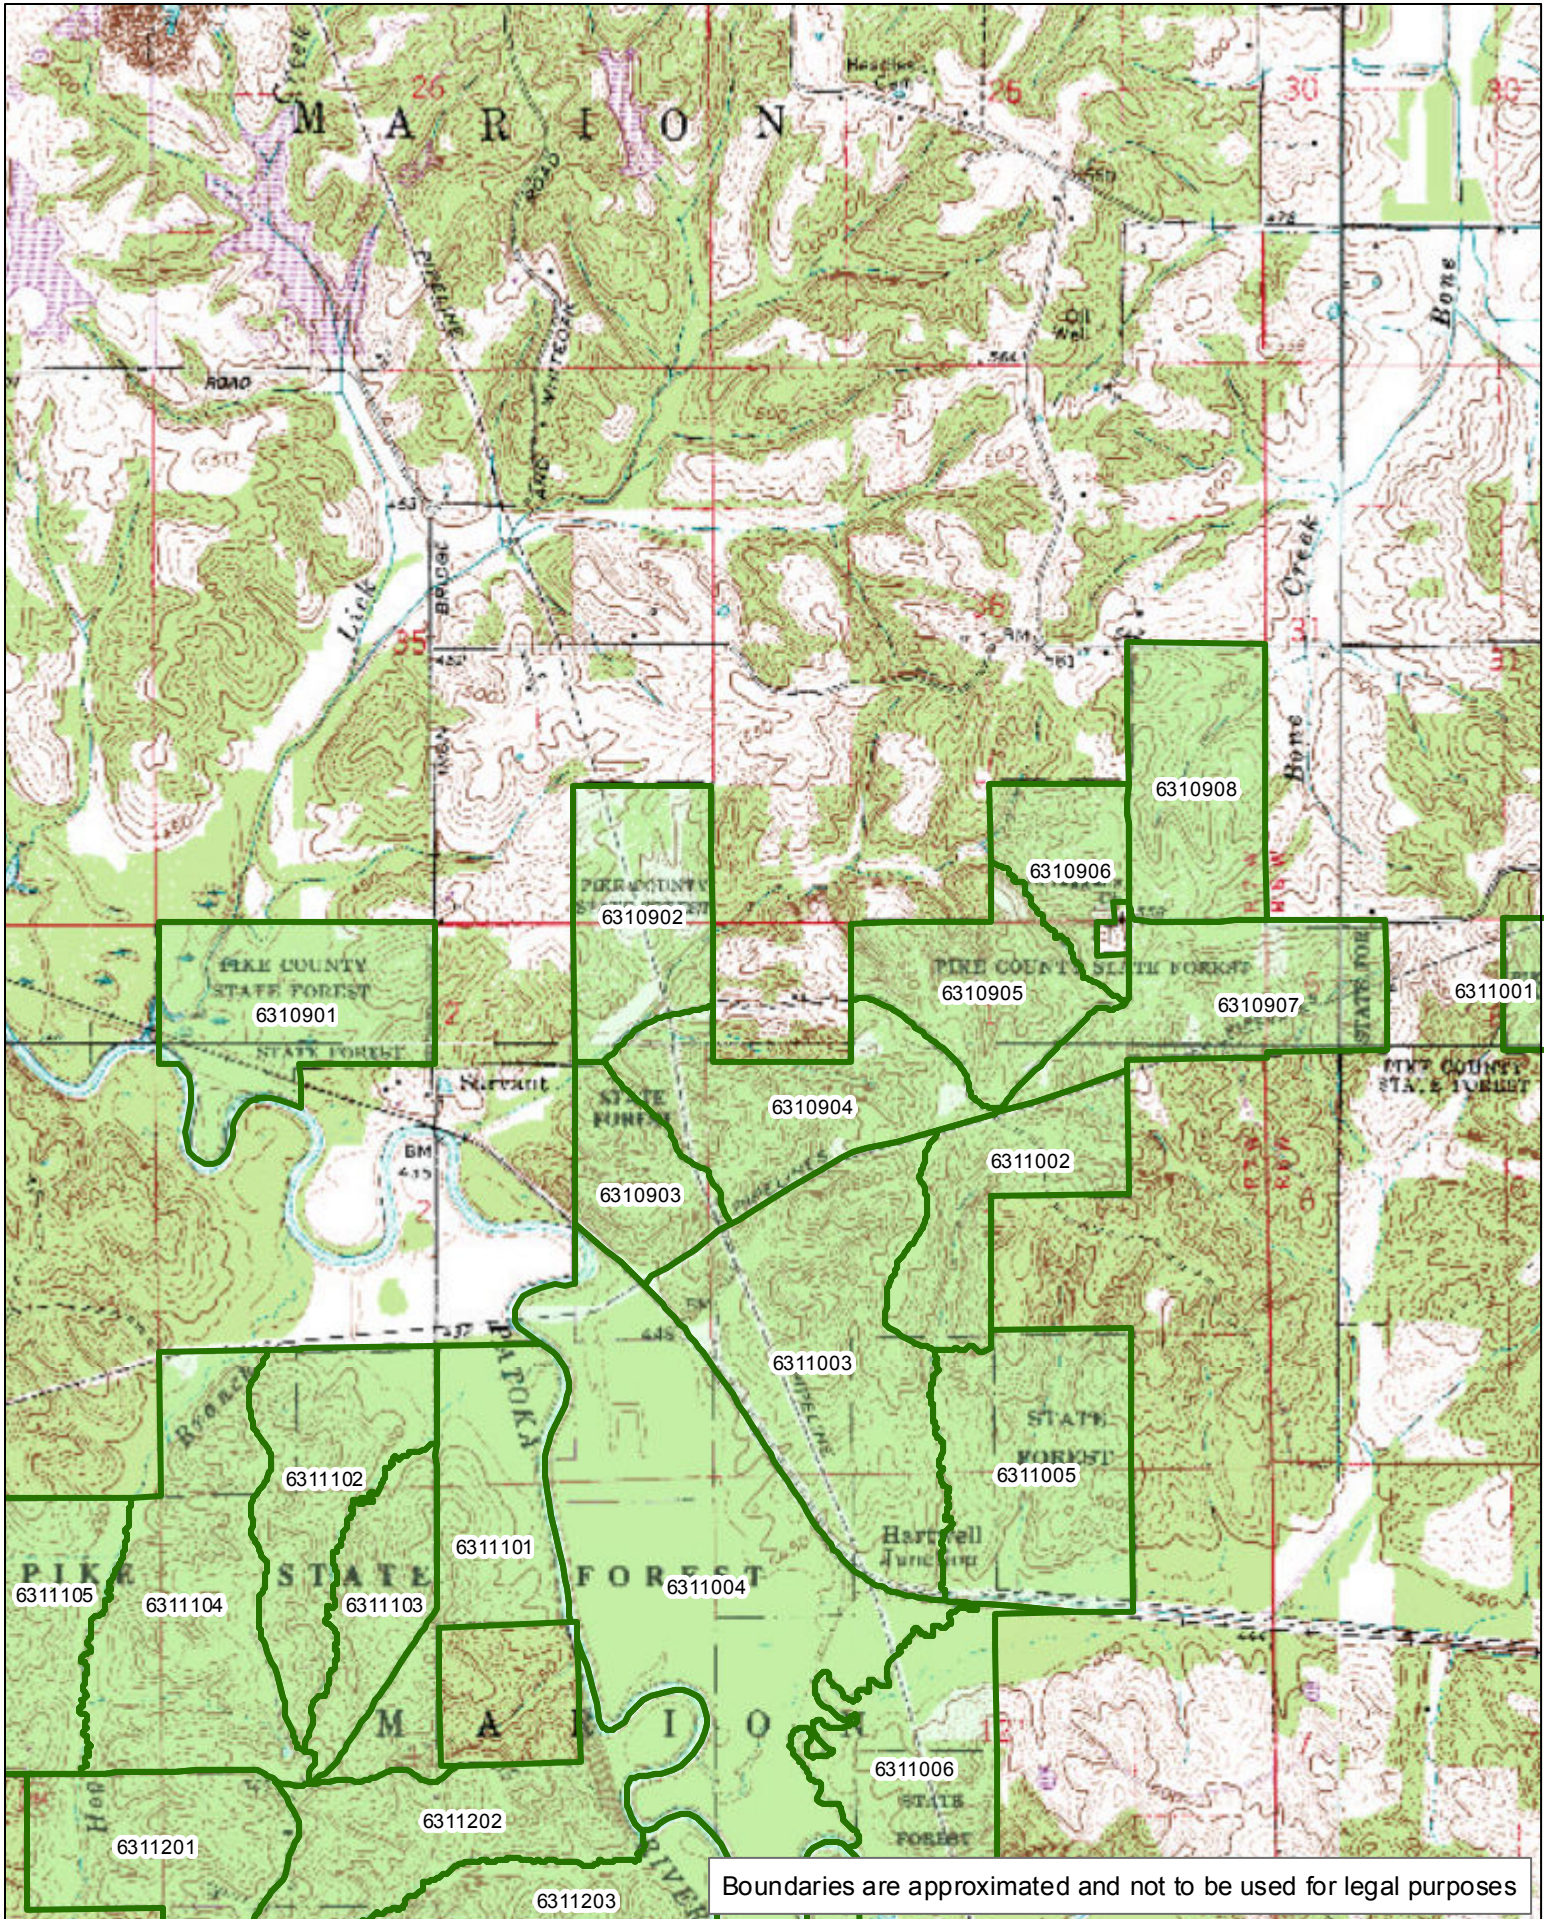

Pike State Forest Compartments

1:131,708

Boundaries are approximated and not to be used for legal purposes

Boundaries are approximated and not to be used for legal purposes

PIKE STATE FOREST Compartment 10

[Click here to return to the top of the document](#)

1:20,180

Boundaries are approximated and not to be used for legal purposes

PIKE STATE FOREST
Compartment 11

[Click here to return to the top of the document](#)

1:14,760

Boundaries are approximated and not to be used for legal purposes

PIKE STATE FOREST
Compartment 12

[Click here to return to the top of the document](#)

1:22,350

Boundaries are approximated and not to be used for legal purposes

1:20,940

Boundaries are approximated and not to be used for legal purposes