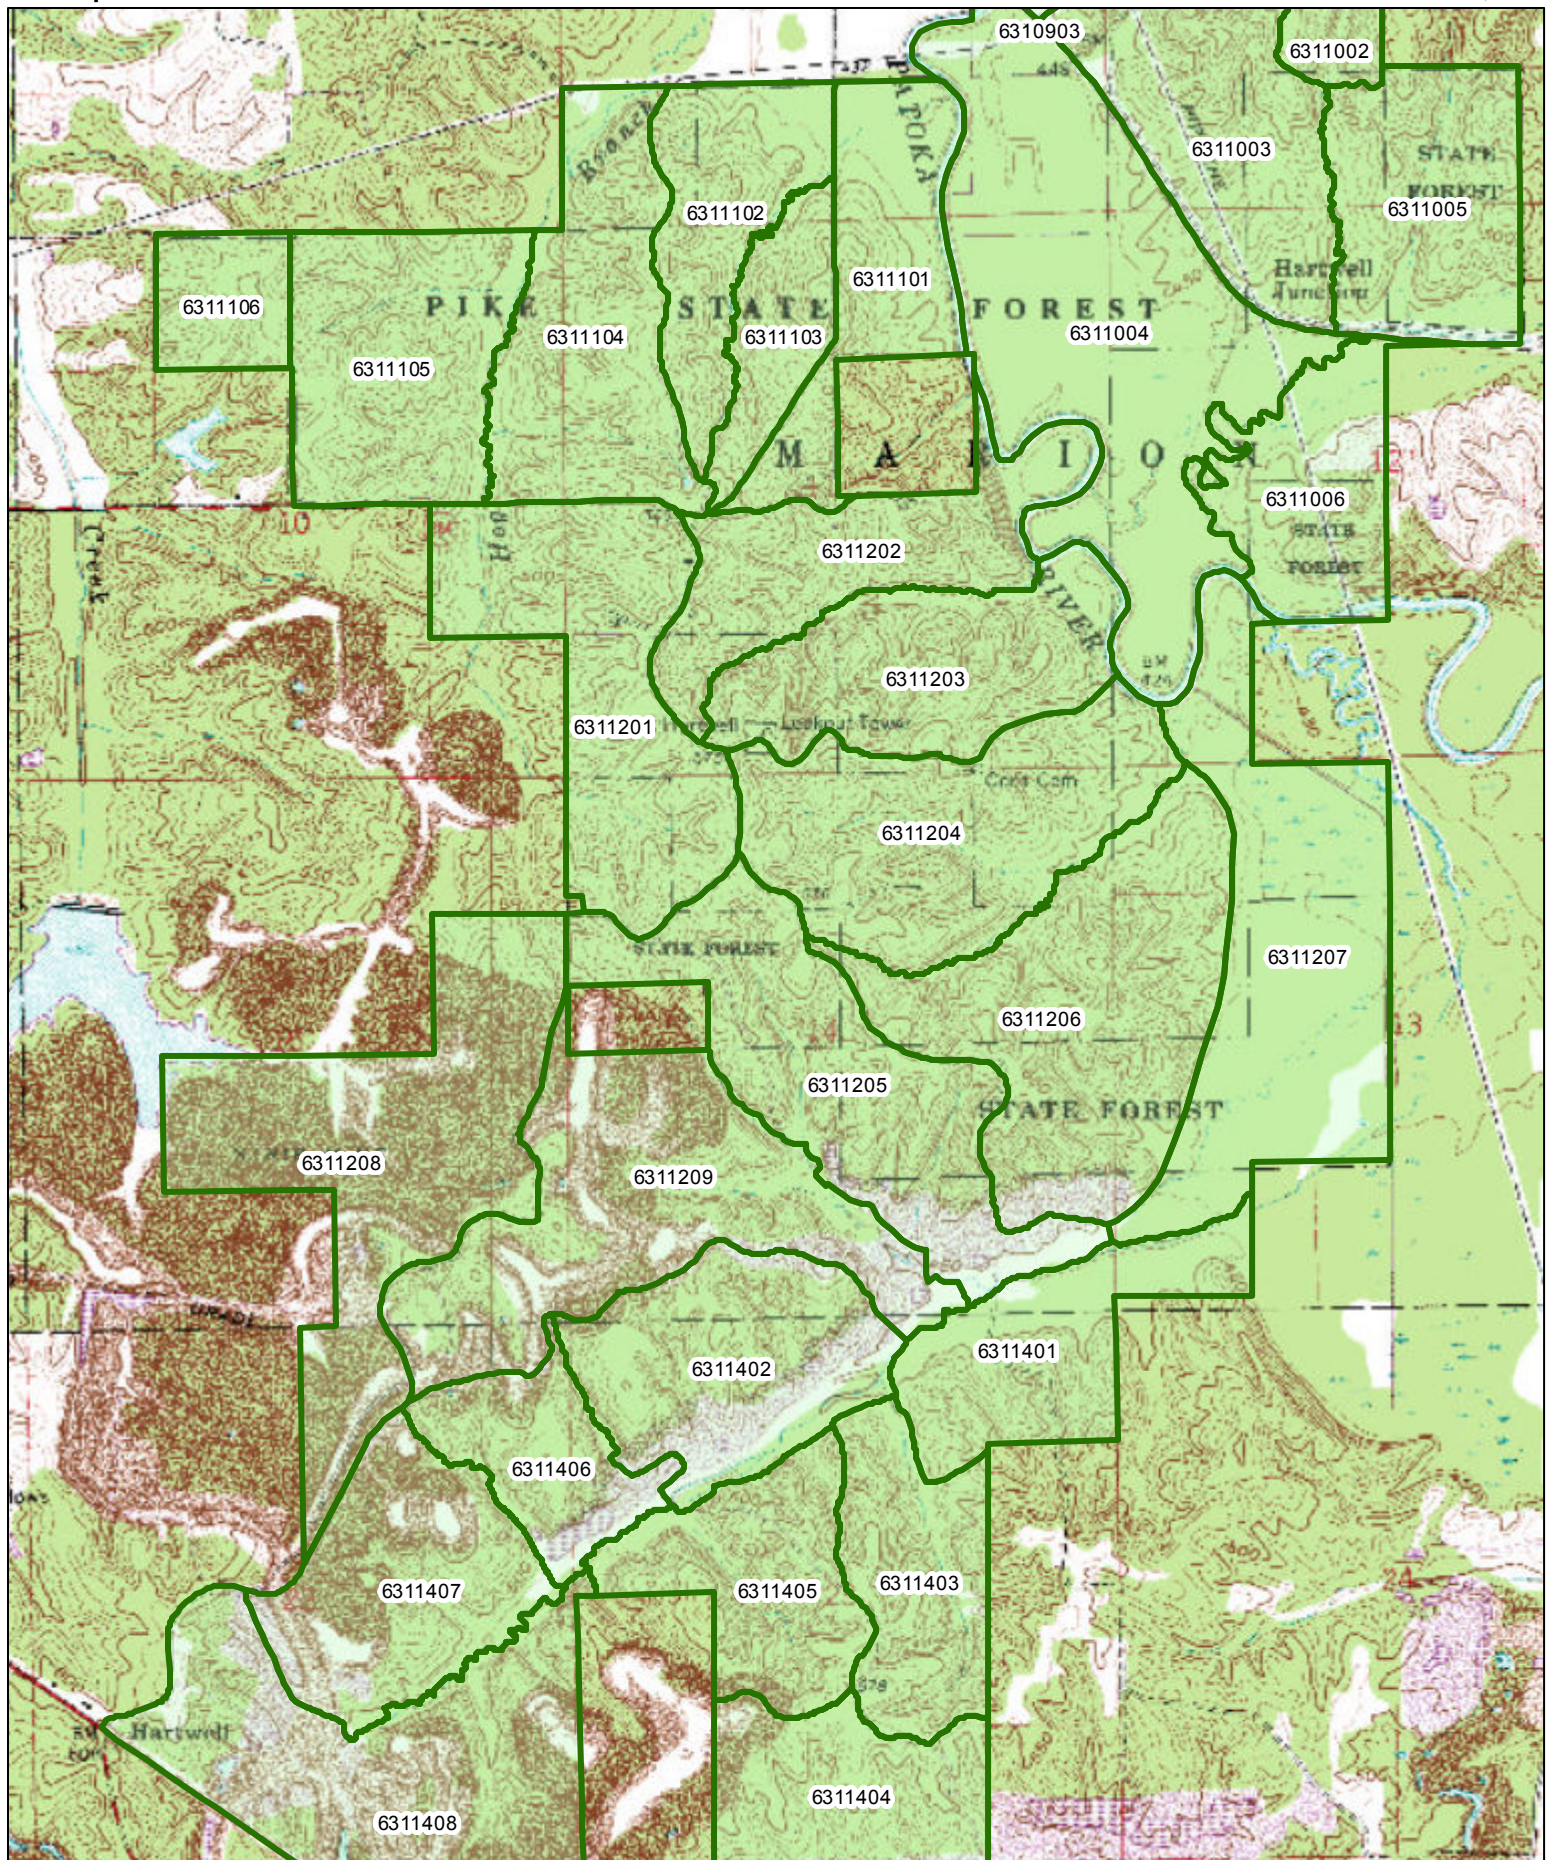

[Click here to return to the top of the document](#)

1:20,180

Boundaries are approximated and not to be used for legal purposes

PIKE STATE FOREST
Compartment 11

[Click here to return to the top of the document](#)

1:14,760

Boundaries are approximated and not to be used for legal purposes

PIKE STATE FOREST
Compartment 12

[Click here to return to the top of the document](#)

1:22,350

Boundaries are approximated and not to be used for legal purposes

1:20,940

Boundaries are approximated and not to be used for legal purposes