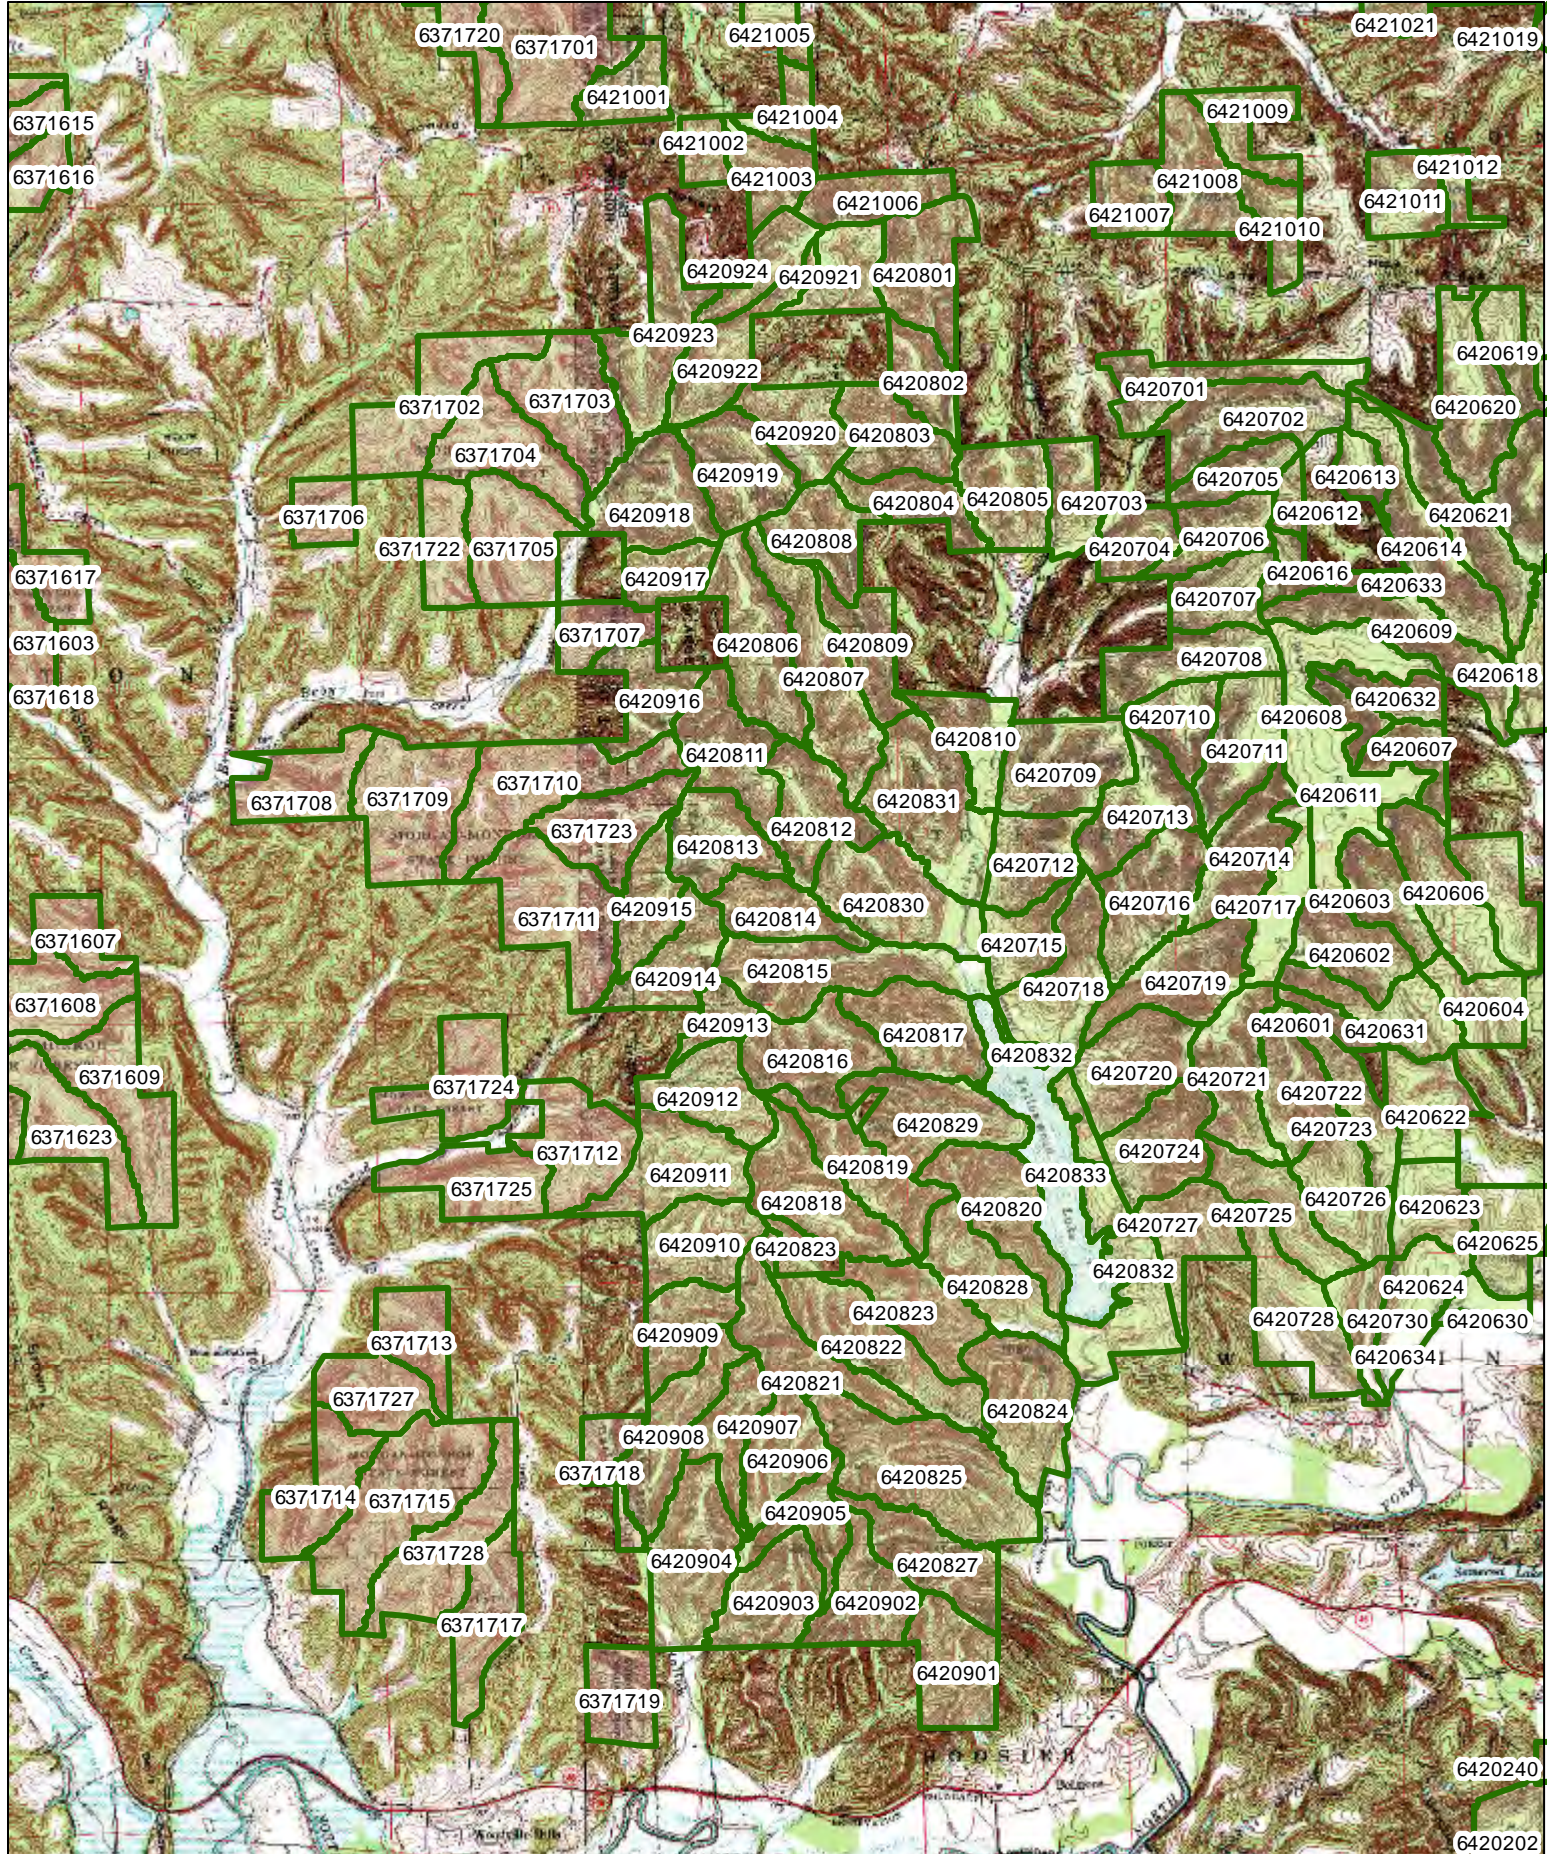

# YELLOWWOOD STATE FOREST

## Compartment 08

[CLICK HERE TO RETURN TO TOP OF DOCUMENT](#)

1:42,030

Boundaries are approximated and not to be used for legal purposes

YELLOWWOOD STATE FOREST  
Compartment 09

[CLICK HERE TO RETURN TO TOP OF DOCUMENT](#)

1:44,790

Boundaries are approximated and not to be used for legal purposes