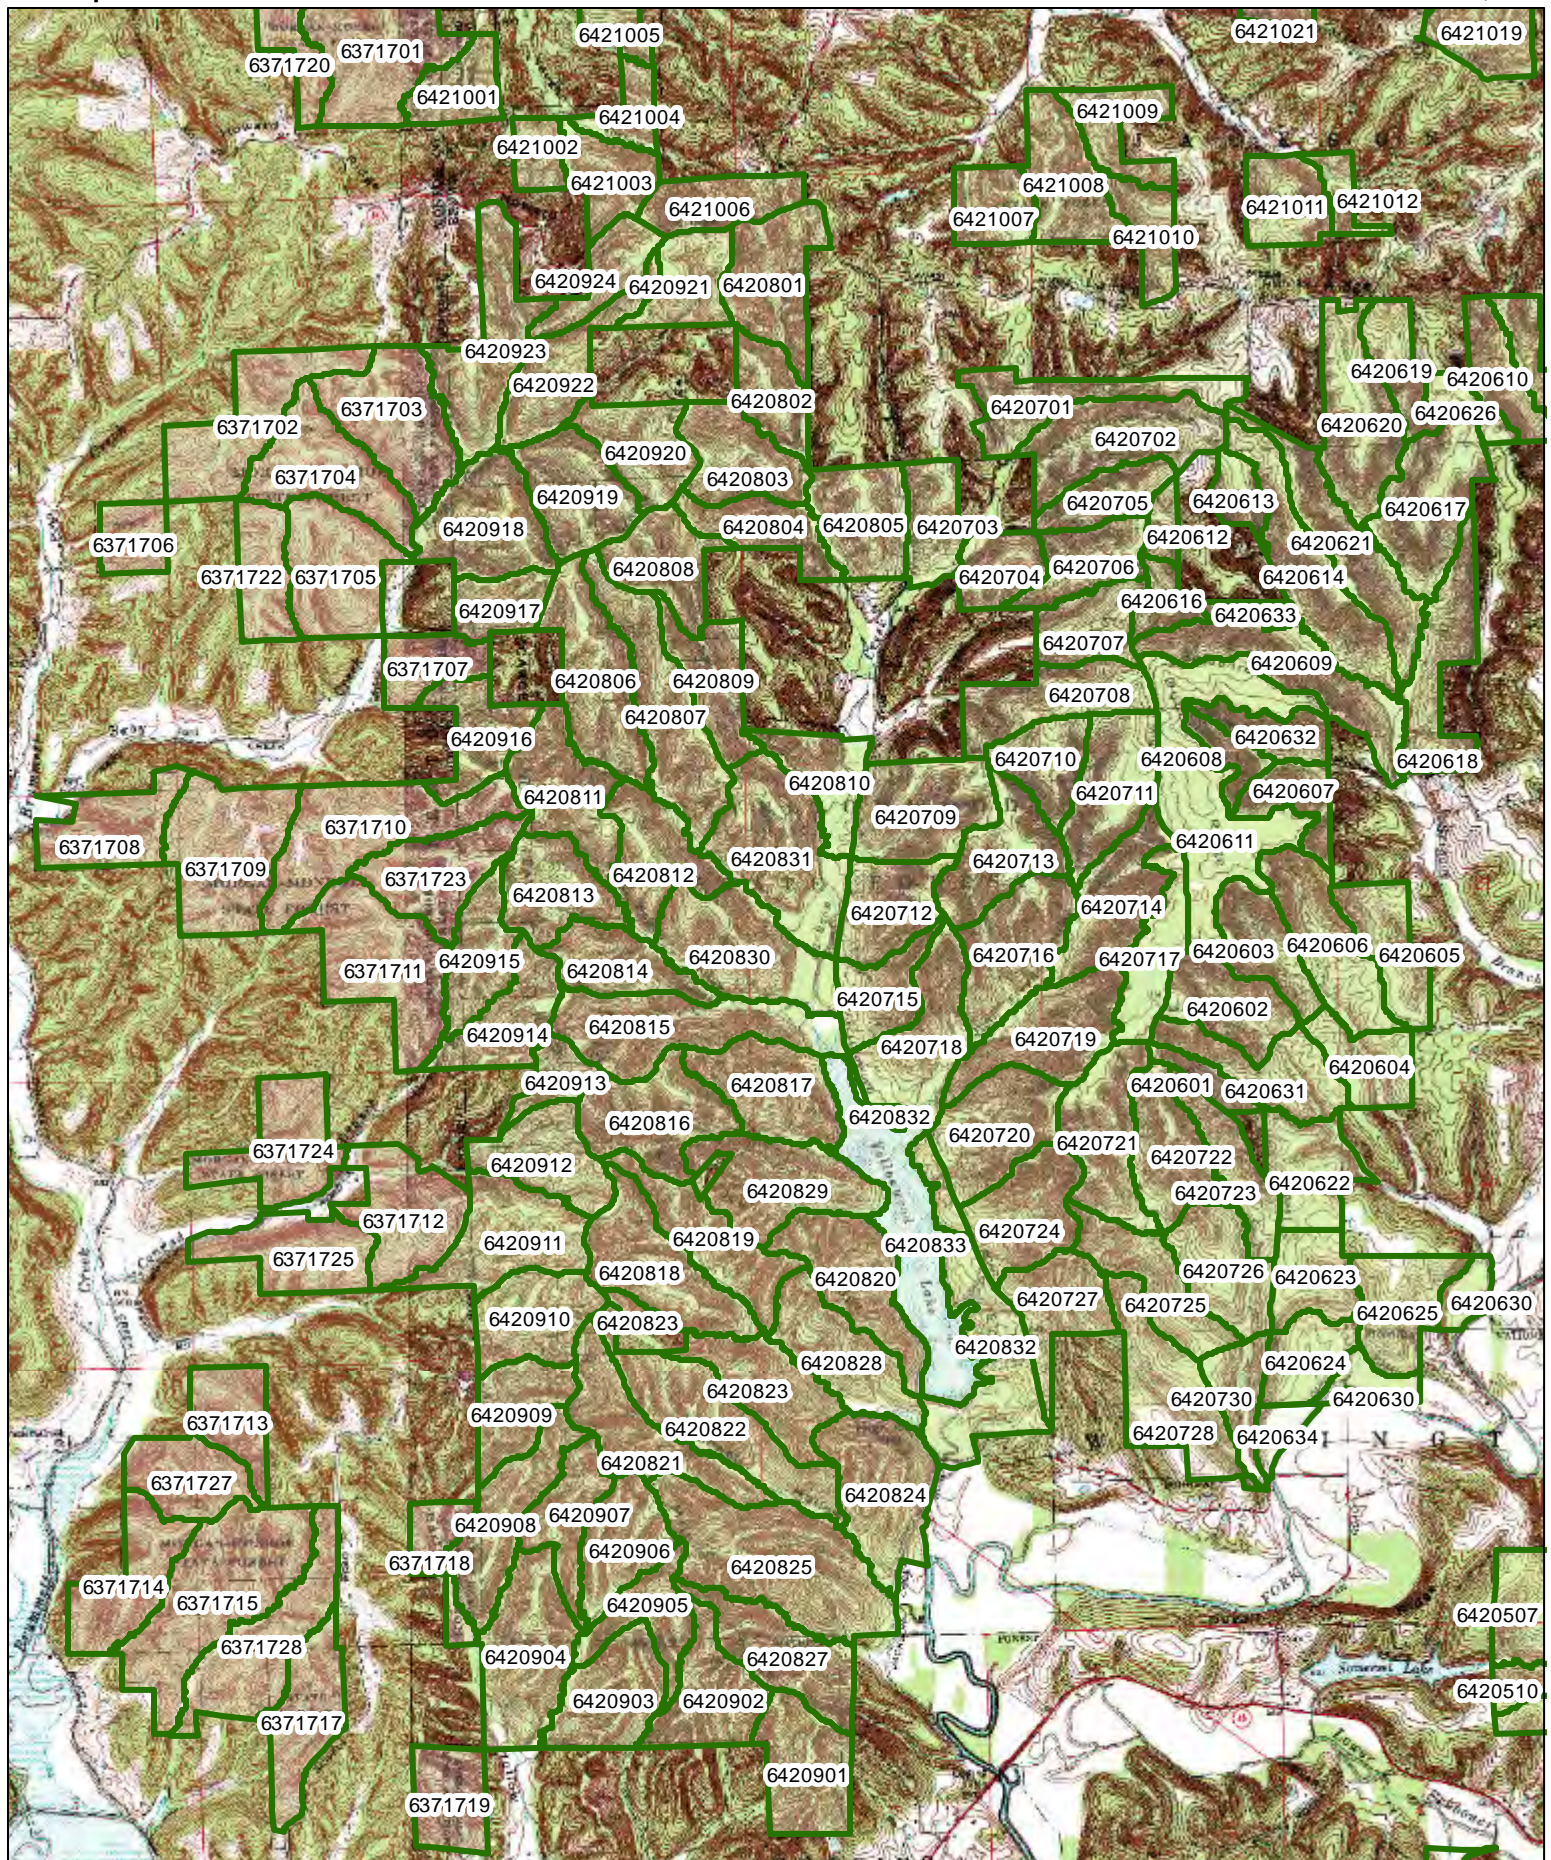

YELLOWWOOD STATE FOREST

Compartment 08

[CLICK HERE TO RETURN TO TOP OF DOCUMENT](#)

1:42,030

Boundaries are approximated and not to be used for legal purposes