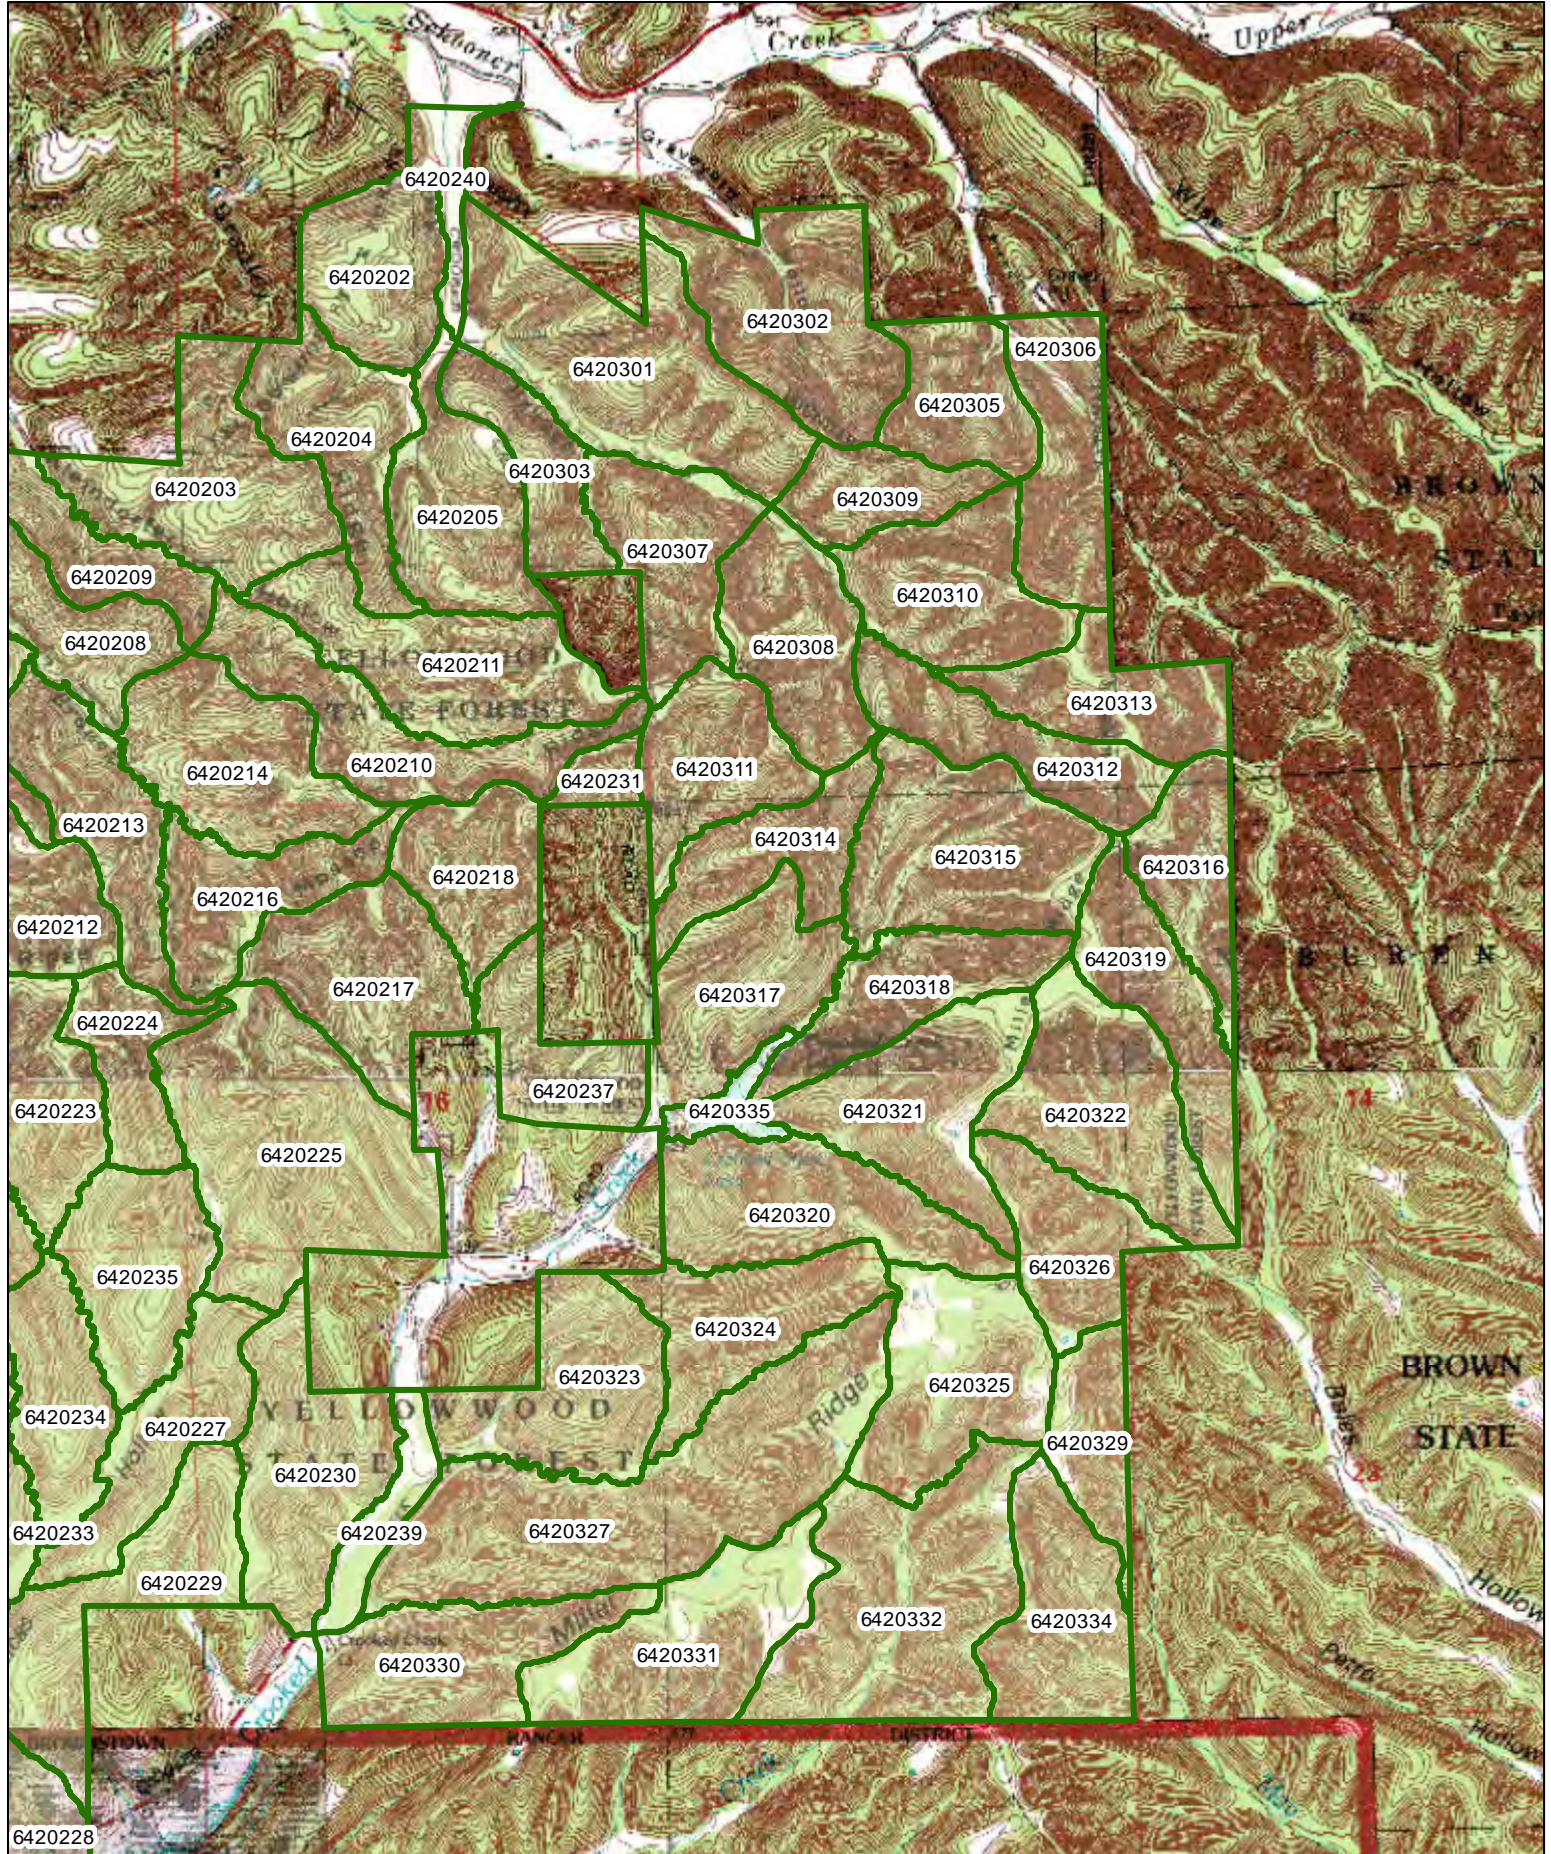

YELLOWWOOD STATE FOREST

Compartment 03

[CLICK HERE TO RETURN TO TOP OF DOCUMENT](#)

1:25,630

Boundaries are approximated and not to be used for legal purposes