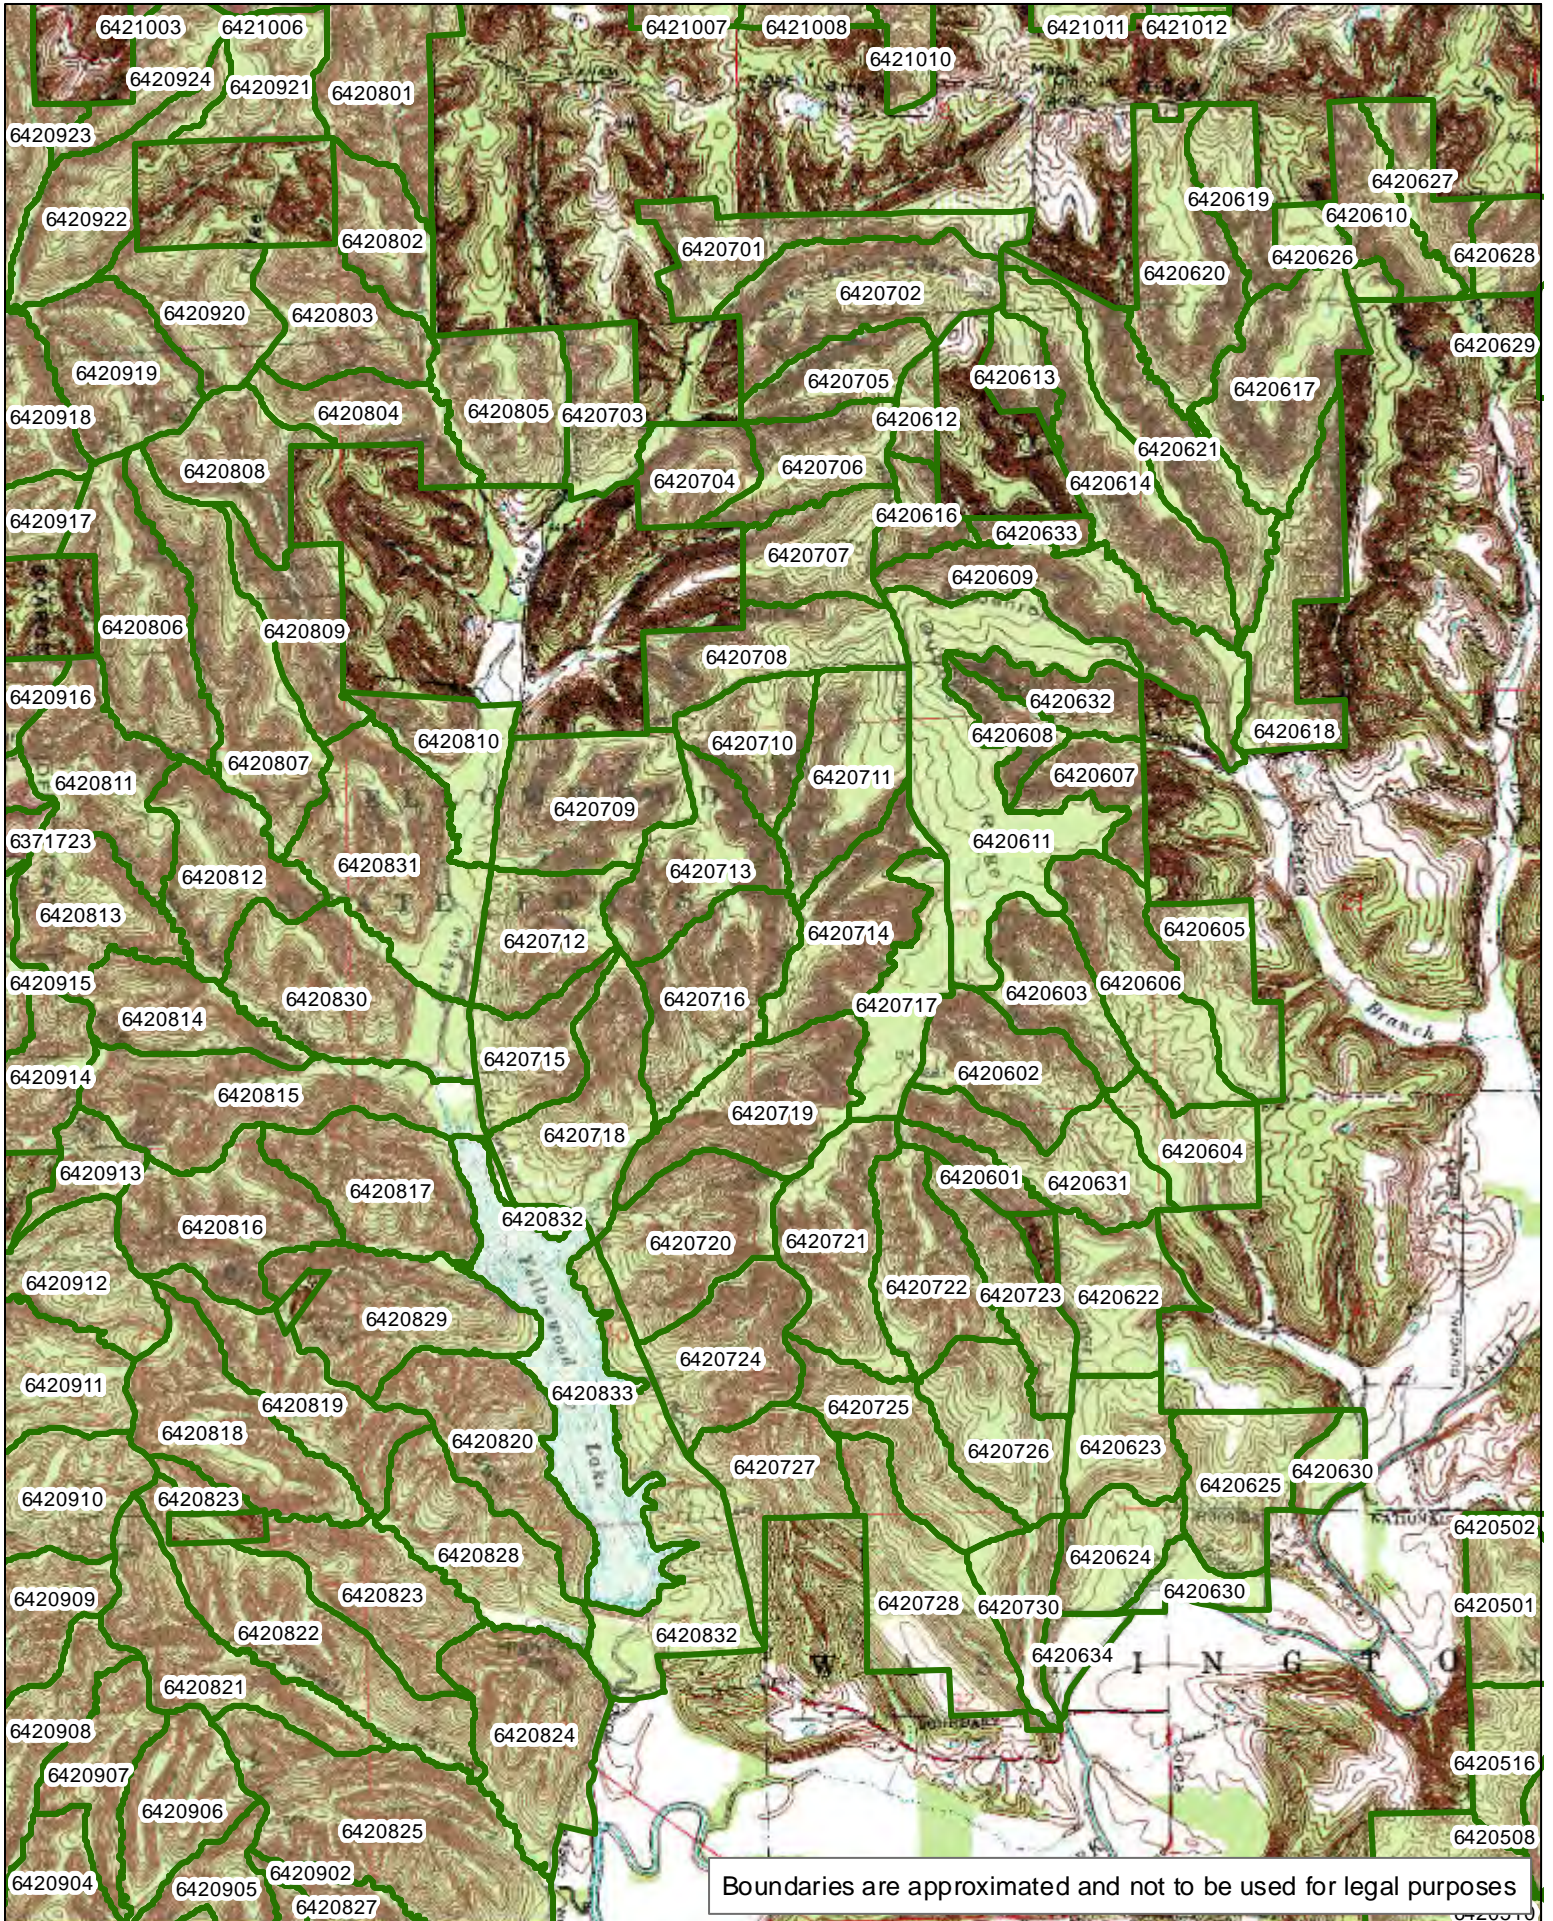

YELLOWWOOD STATE FOREST Compartment 07

[CLICK HERE TO
RETURN TO TOP OF
DOCUMENT](#)

1:30,770

Boundaries are approximated and not to be used for legal purposes