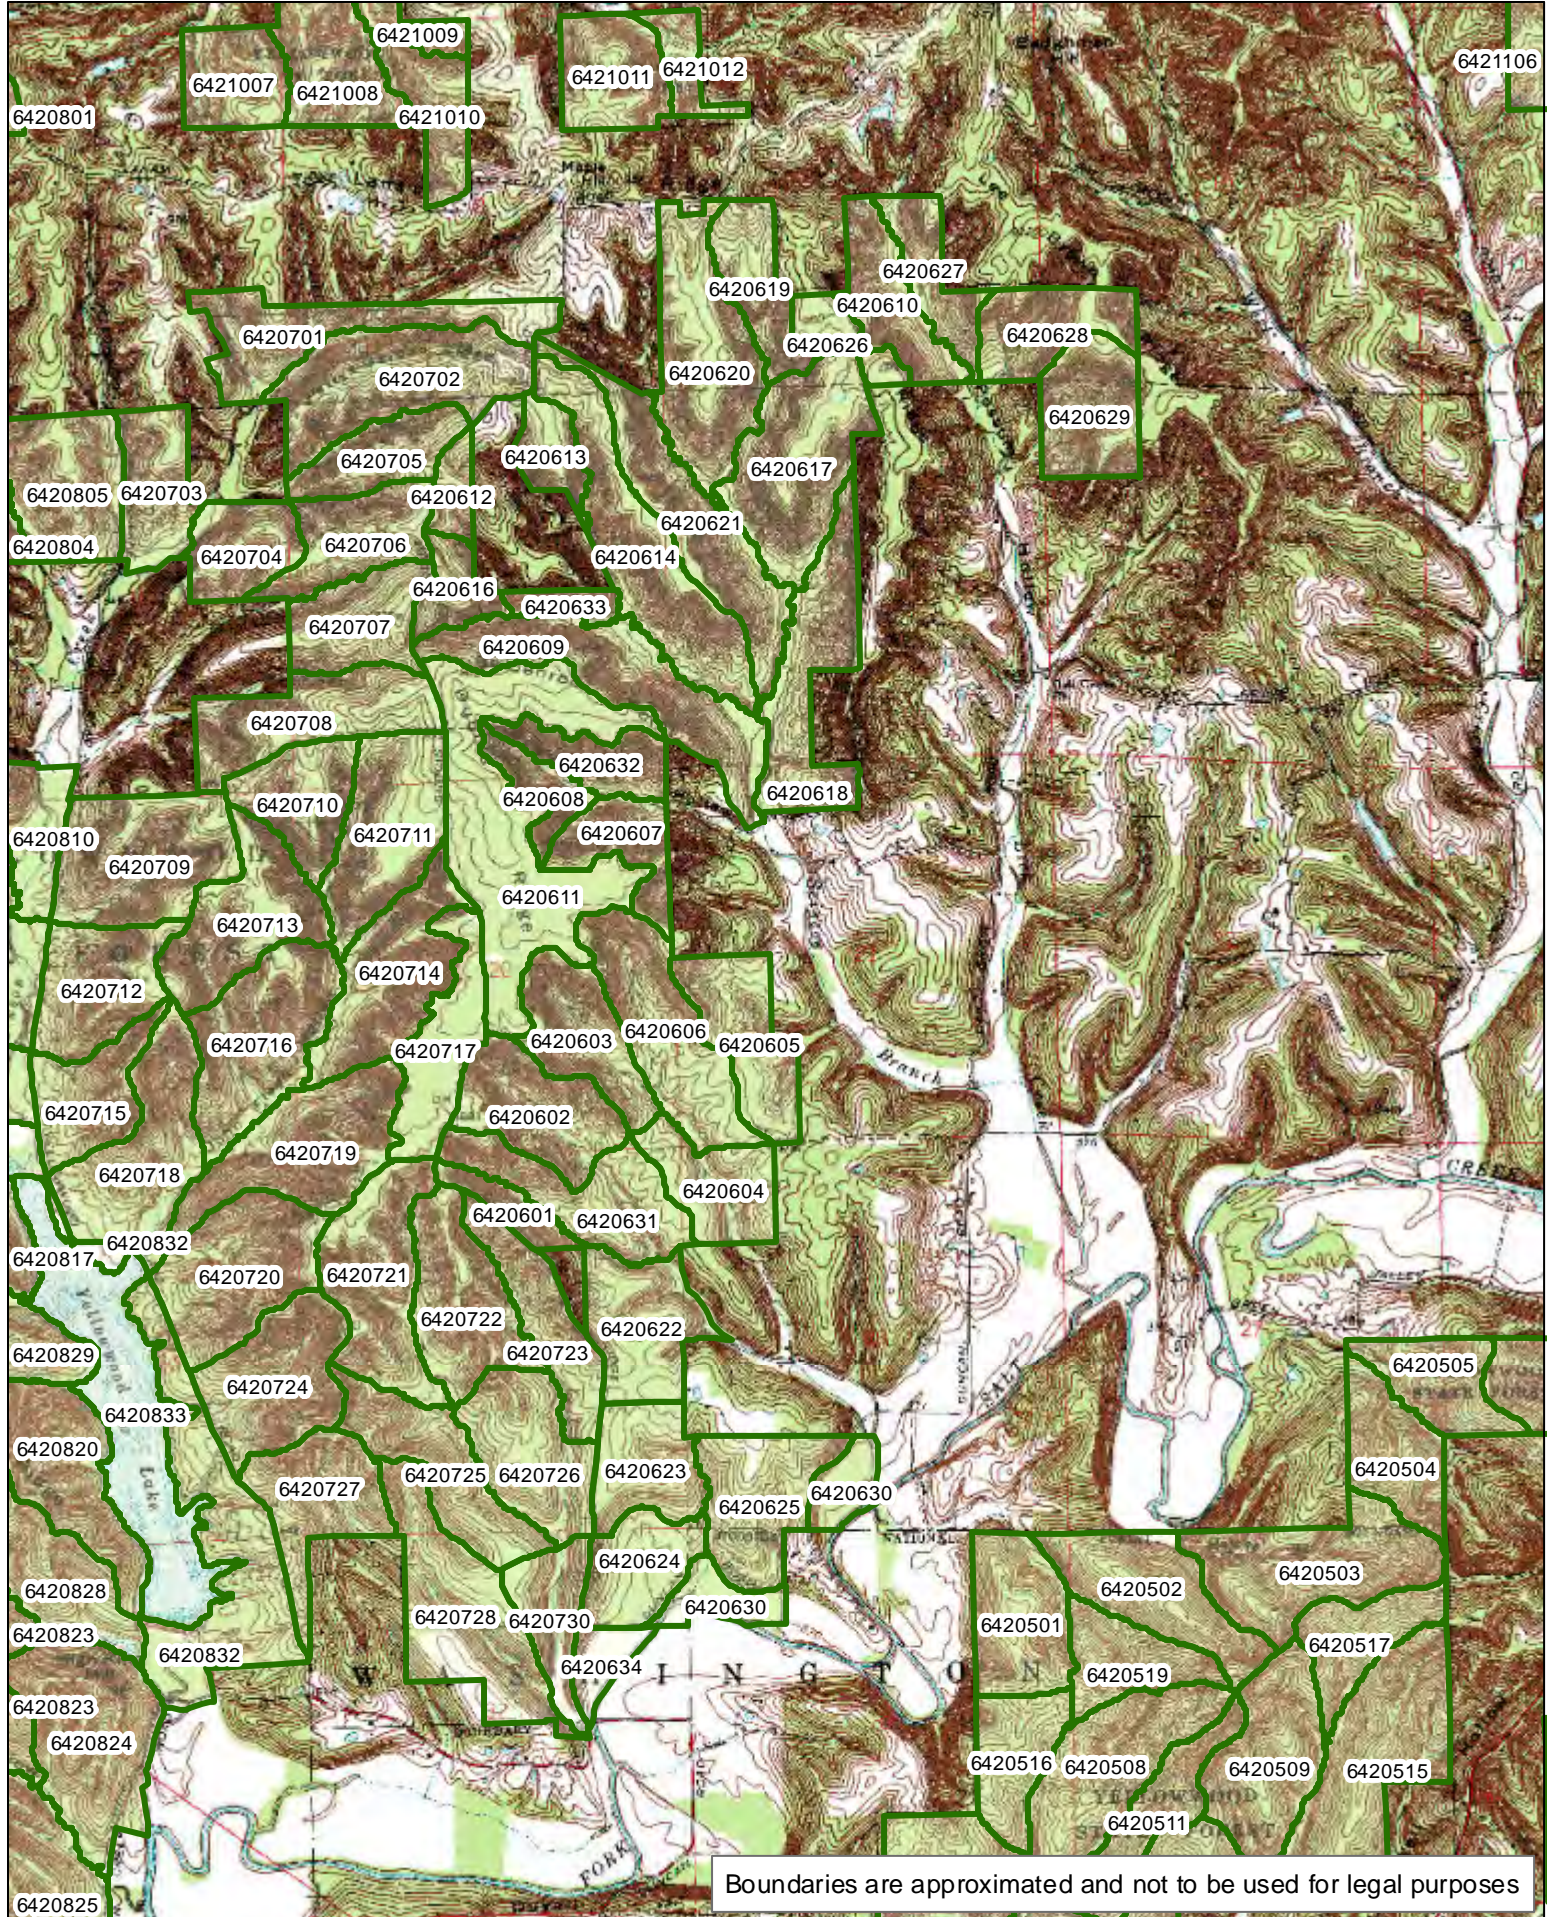

YELLOWWOOD STATE FOREST

Compartment 06

[CLICK HERE TO RETURN TO TOP OF DOCUMENT](#)

1:32,530

Boundaries are approximated and not to be used for legal purposes