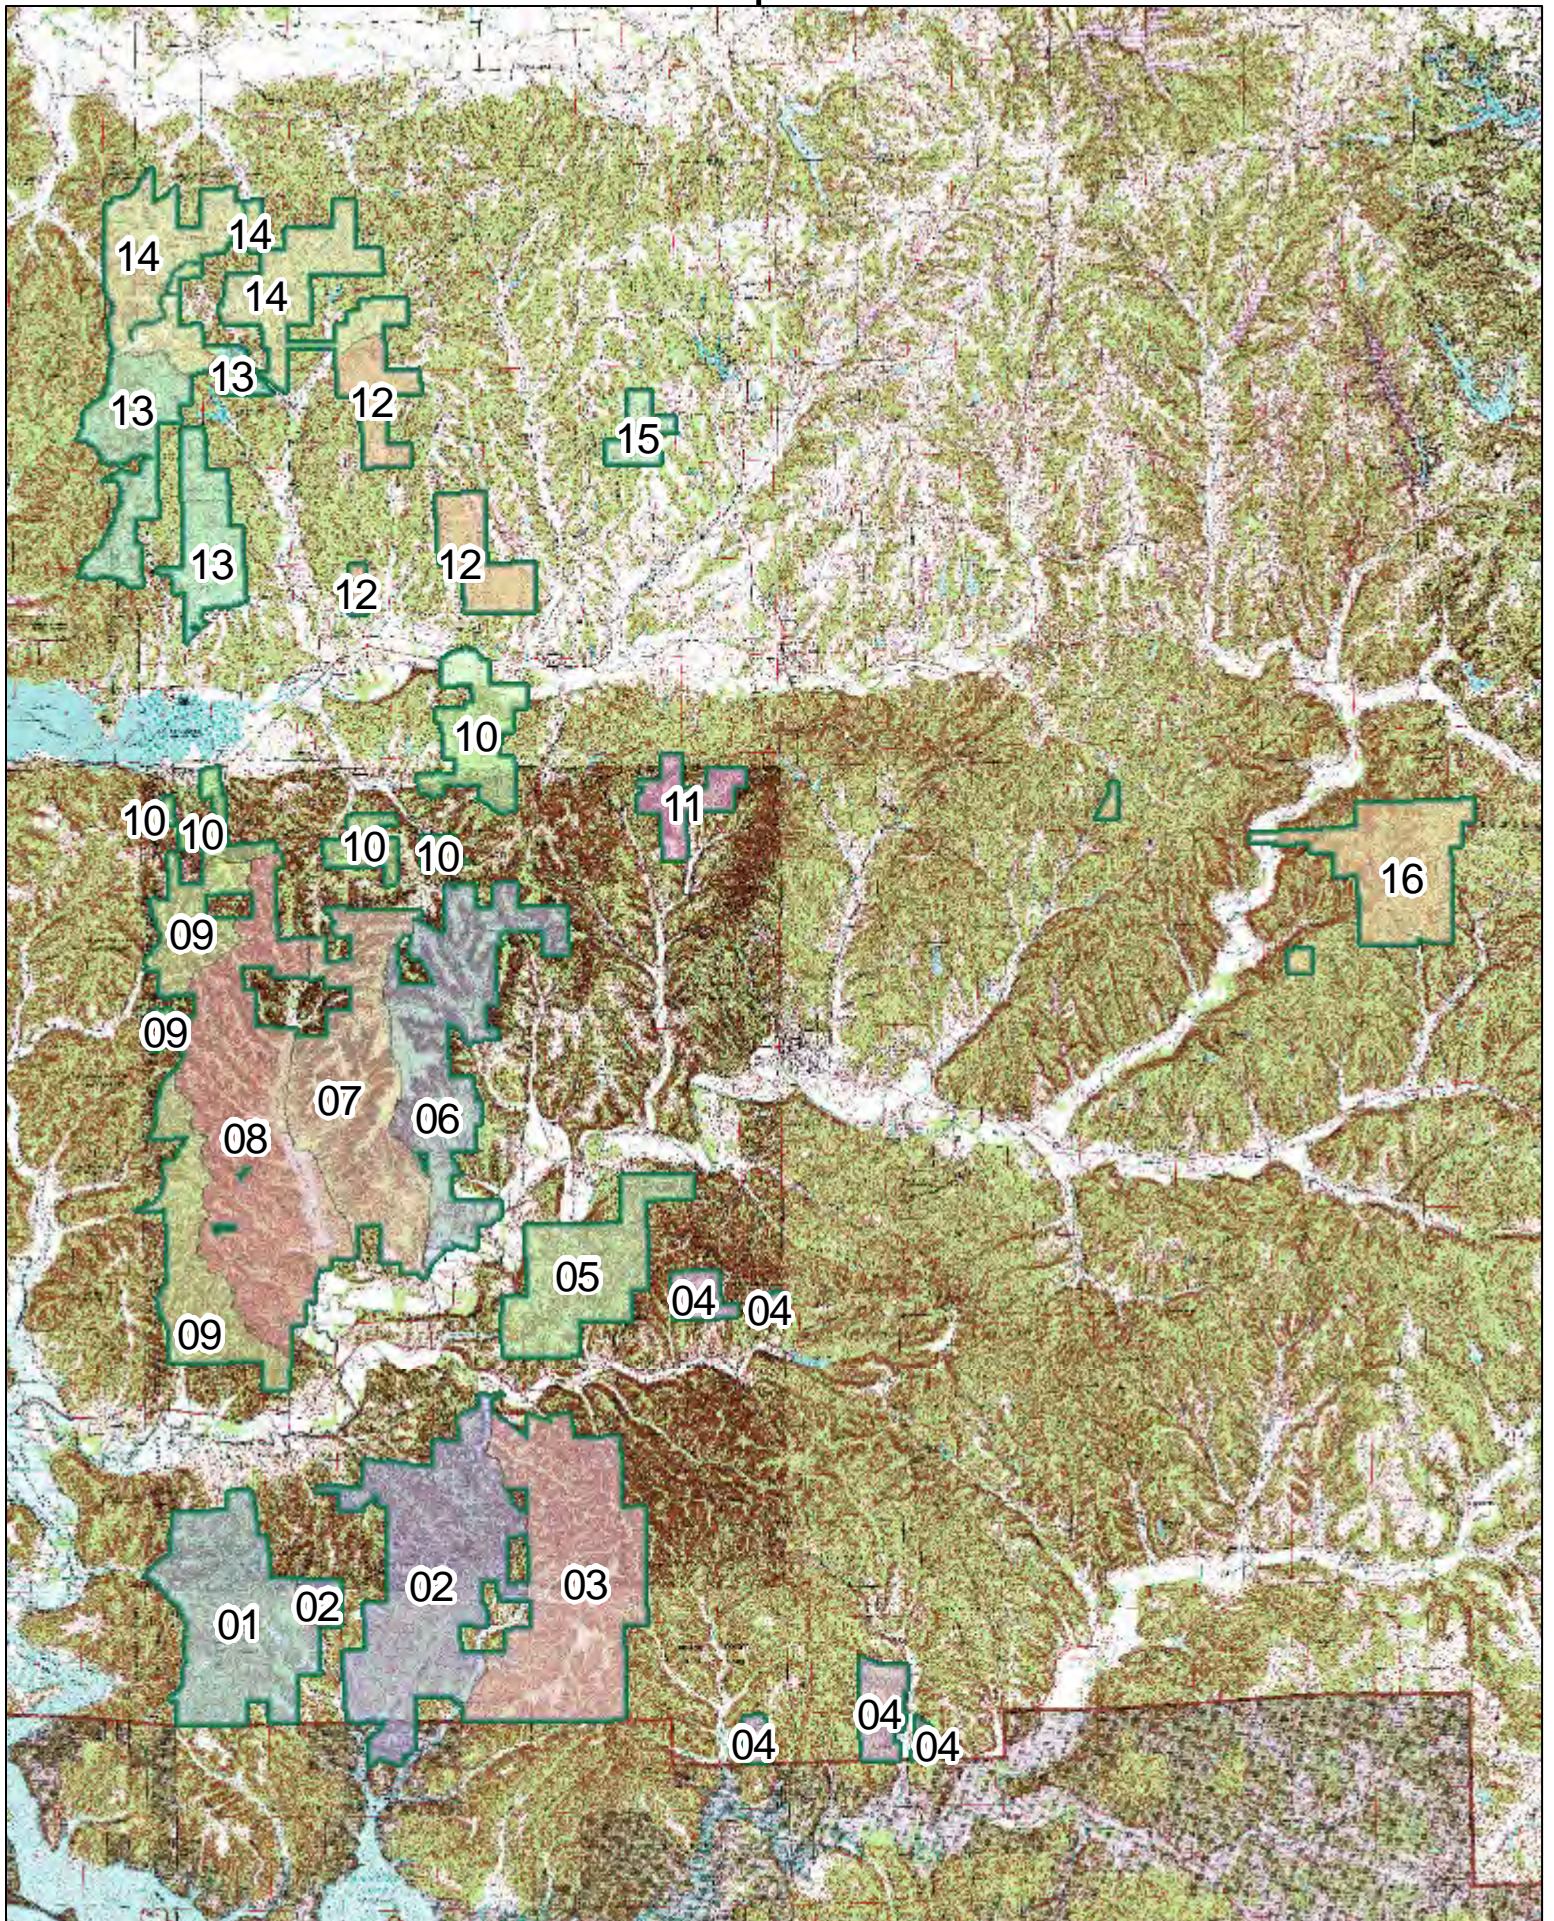

# Yellowwood State Forest Compartments

1:127,500

# YELLOWWOOD STATE FOREST

## Compartment 01

[CLICK HERE TO RETURN TO TOP OF DOCUMENT](#)

1:19,480

Boundaries are approximated and not to be used for legal purposes

YELLOWWOOD STATE FOREST  
Compartment 02

[CLICK HERE TO RETURN TO TOP OF DOCUMENT](#)

1:30,820

Boundaries are approximated and not to be used for legal purposes