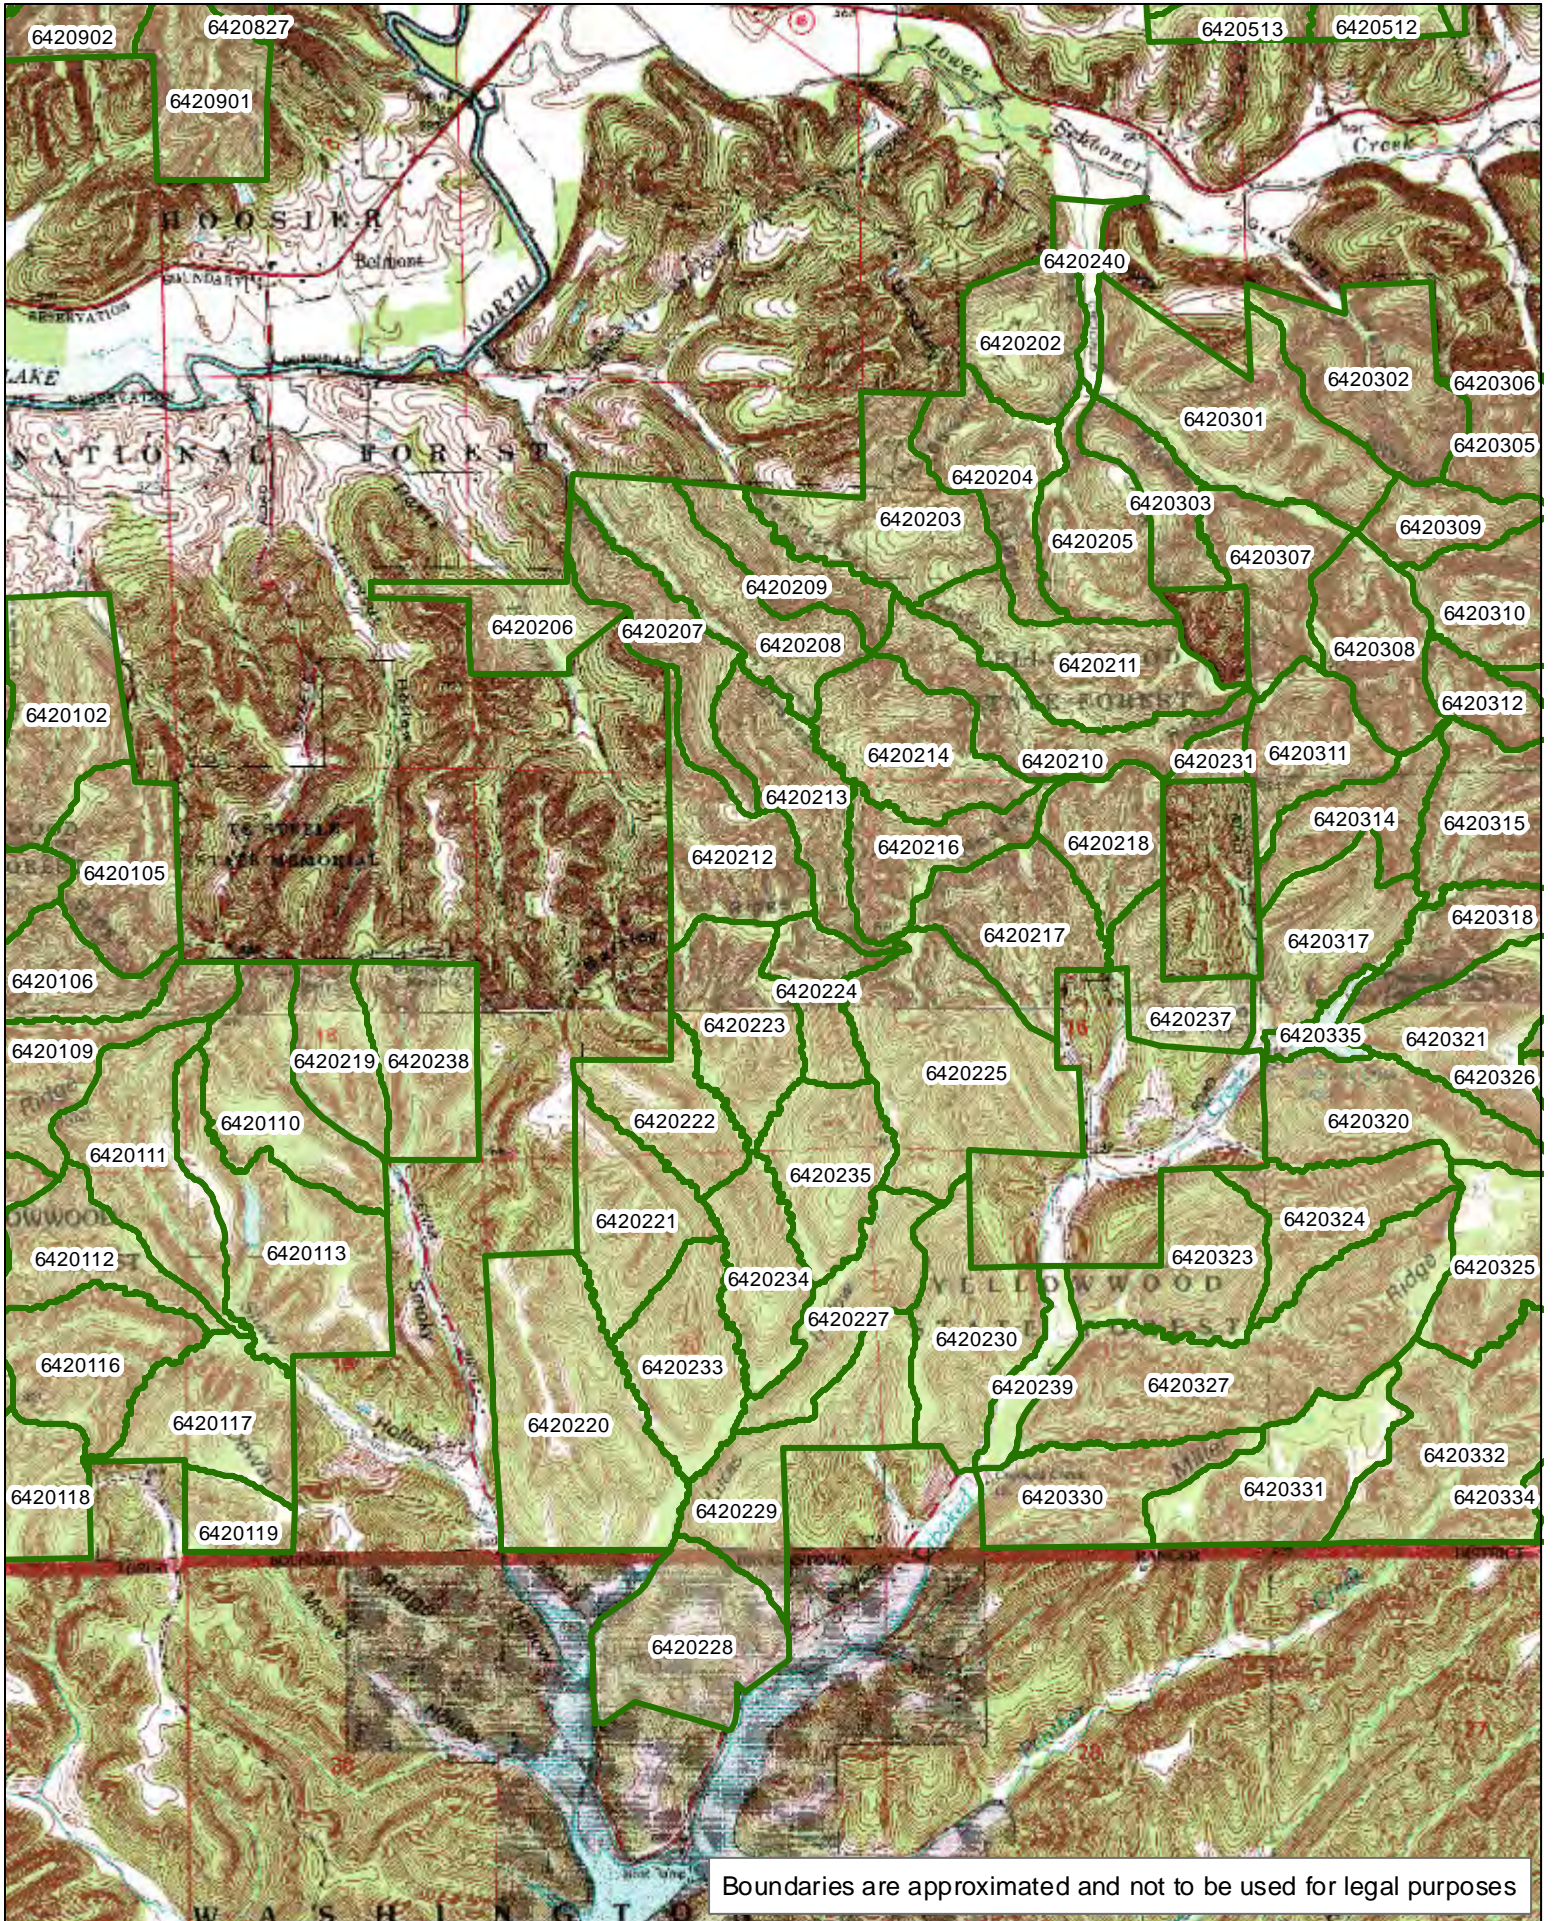

# YELLOWWOOD STATE FOREST

## Compartment 01

[CLICK HERE TO RETURN TO TOP OF DOCUMENT](#)

1:19,480

Boundaries are approximated and not to be used for legal purposes

YELLOWWOOD STATE FOREST  
Compartment 02

[CLICK HERE TO RETURN TO TOP OF DOCUMENT](#)

1:30,820

Boundaries are approximated and not to be used for legal purposes