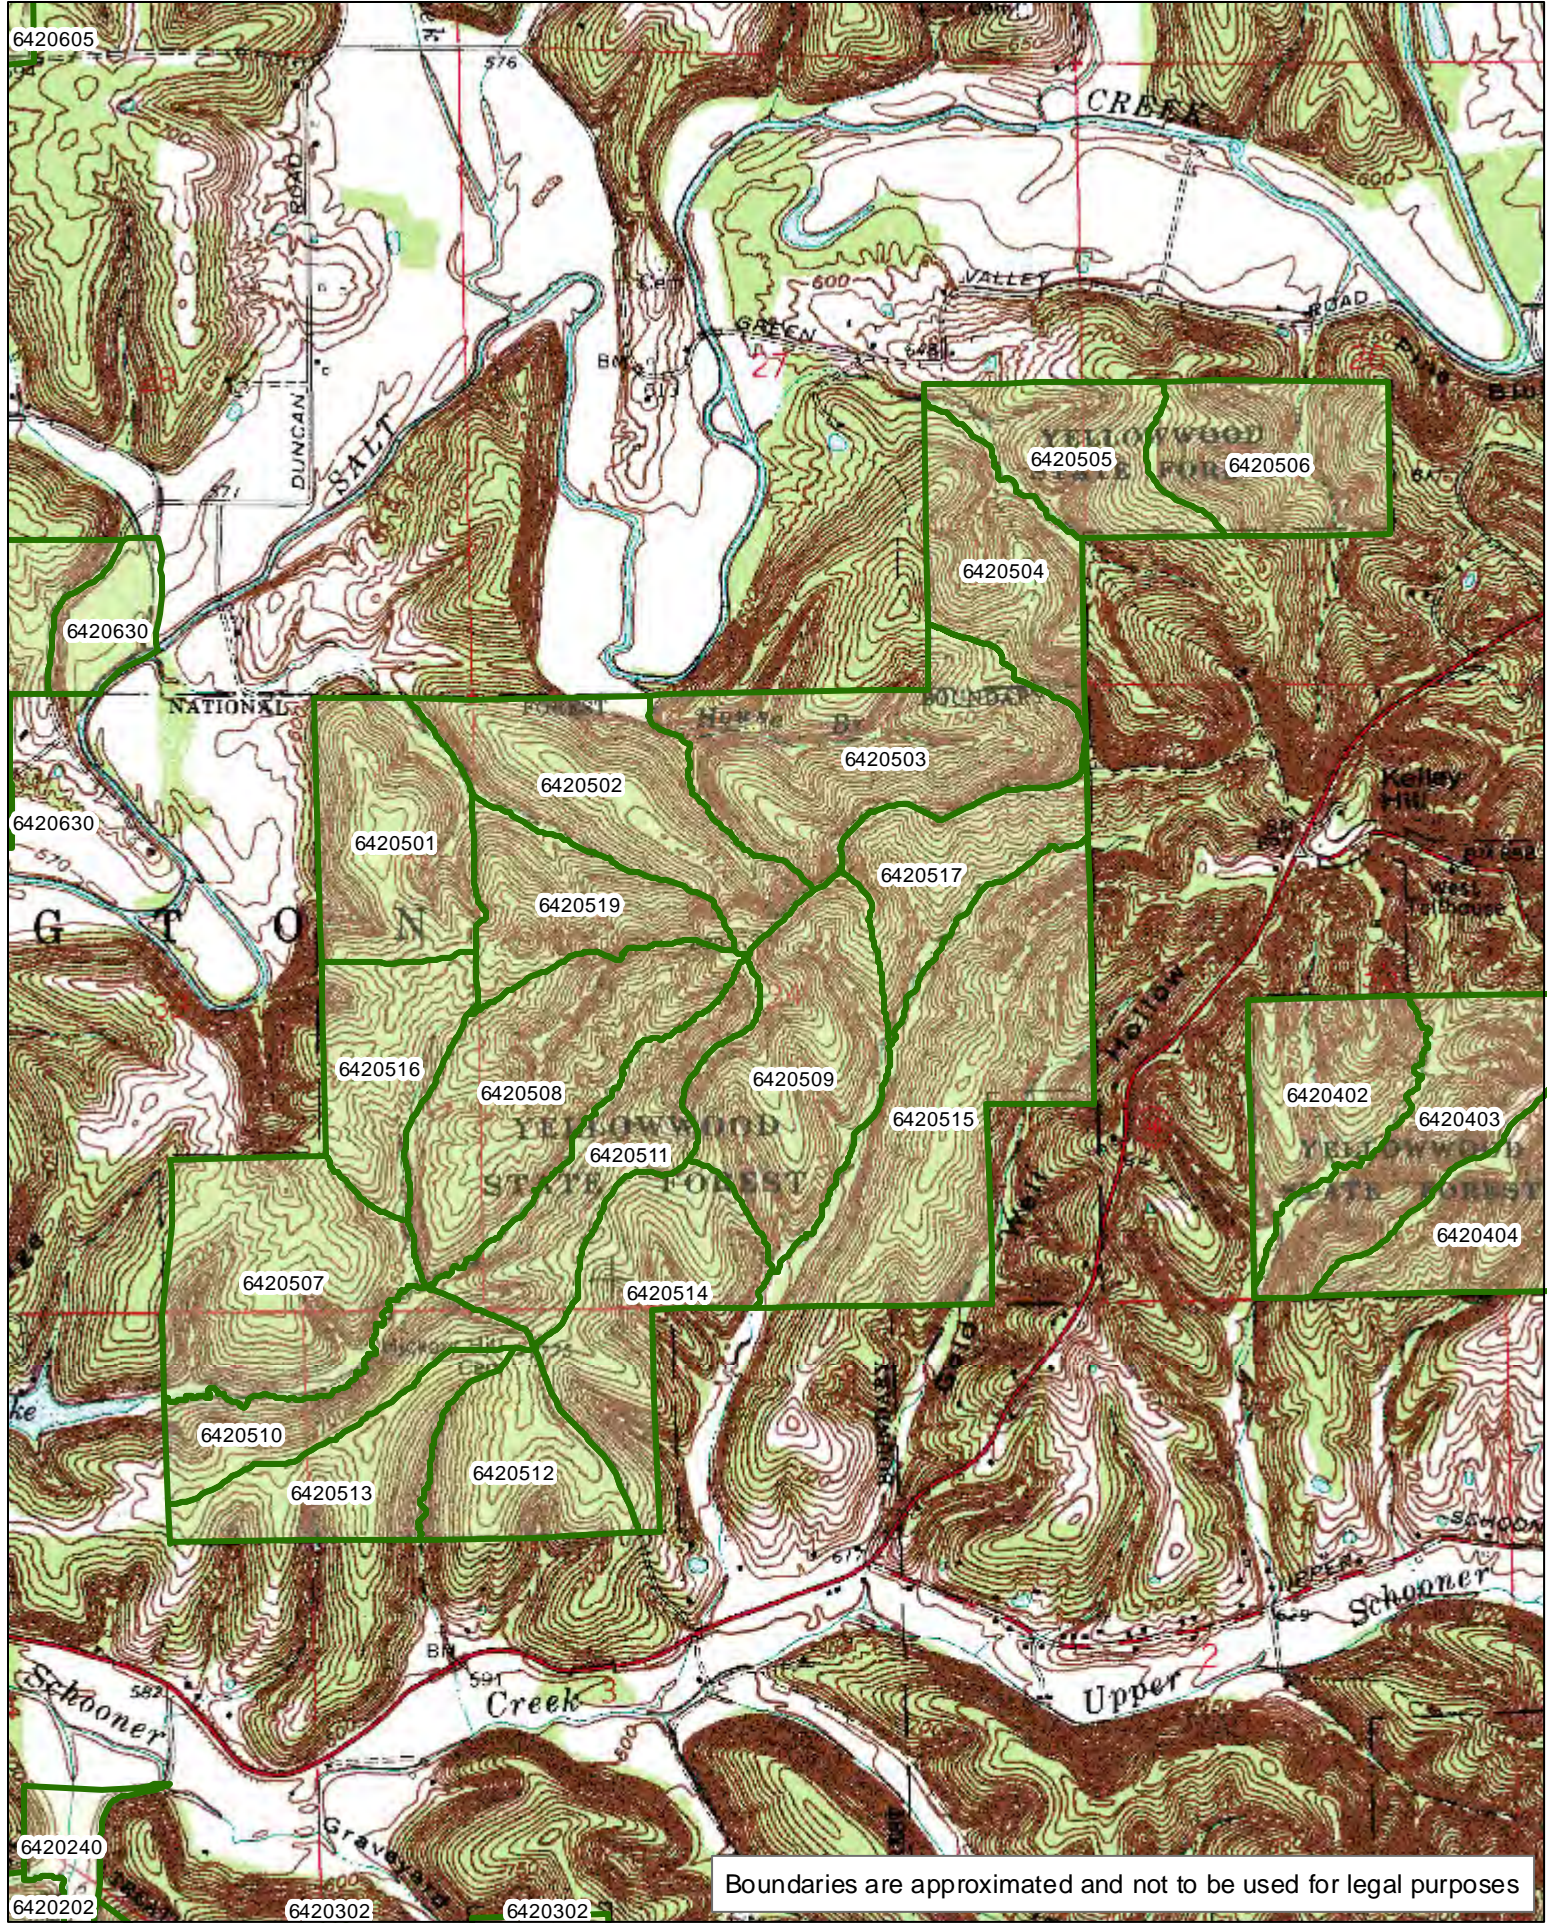

YELLOWWOOD STATE FOREST

Compartment 05

[CLICK HERE TO RETURN TO TOP OF DOCUMENT](#)

1:19,990

Boundaries are approximated and not to be used for legal purposes