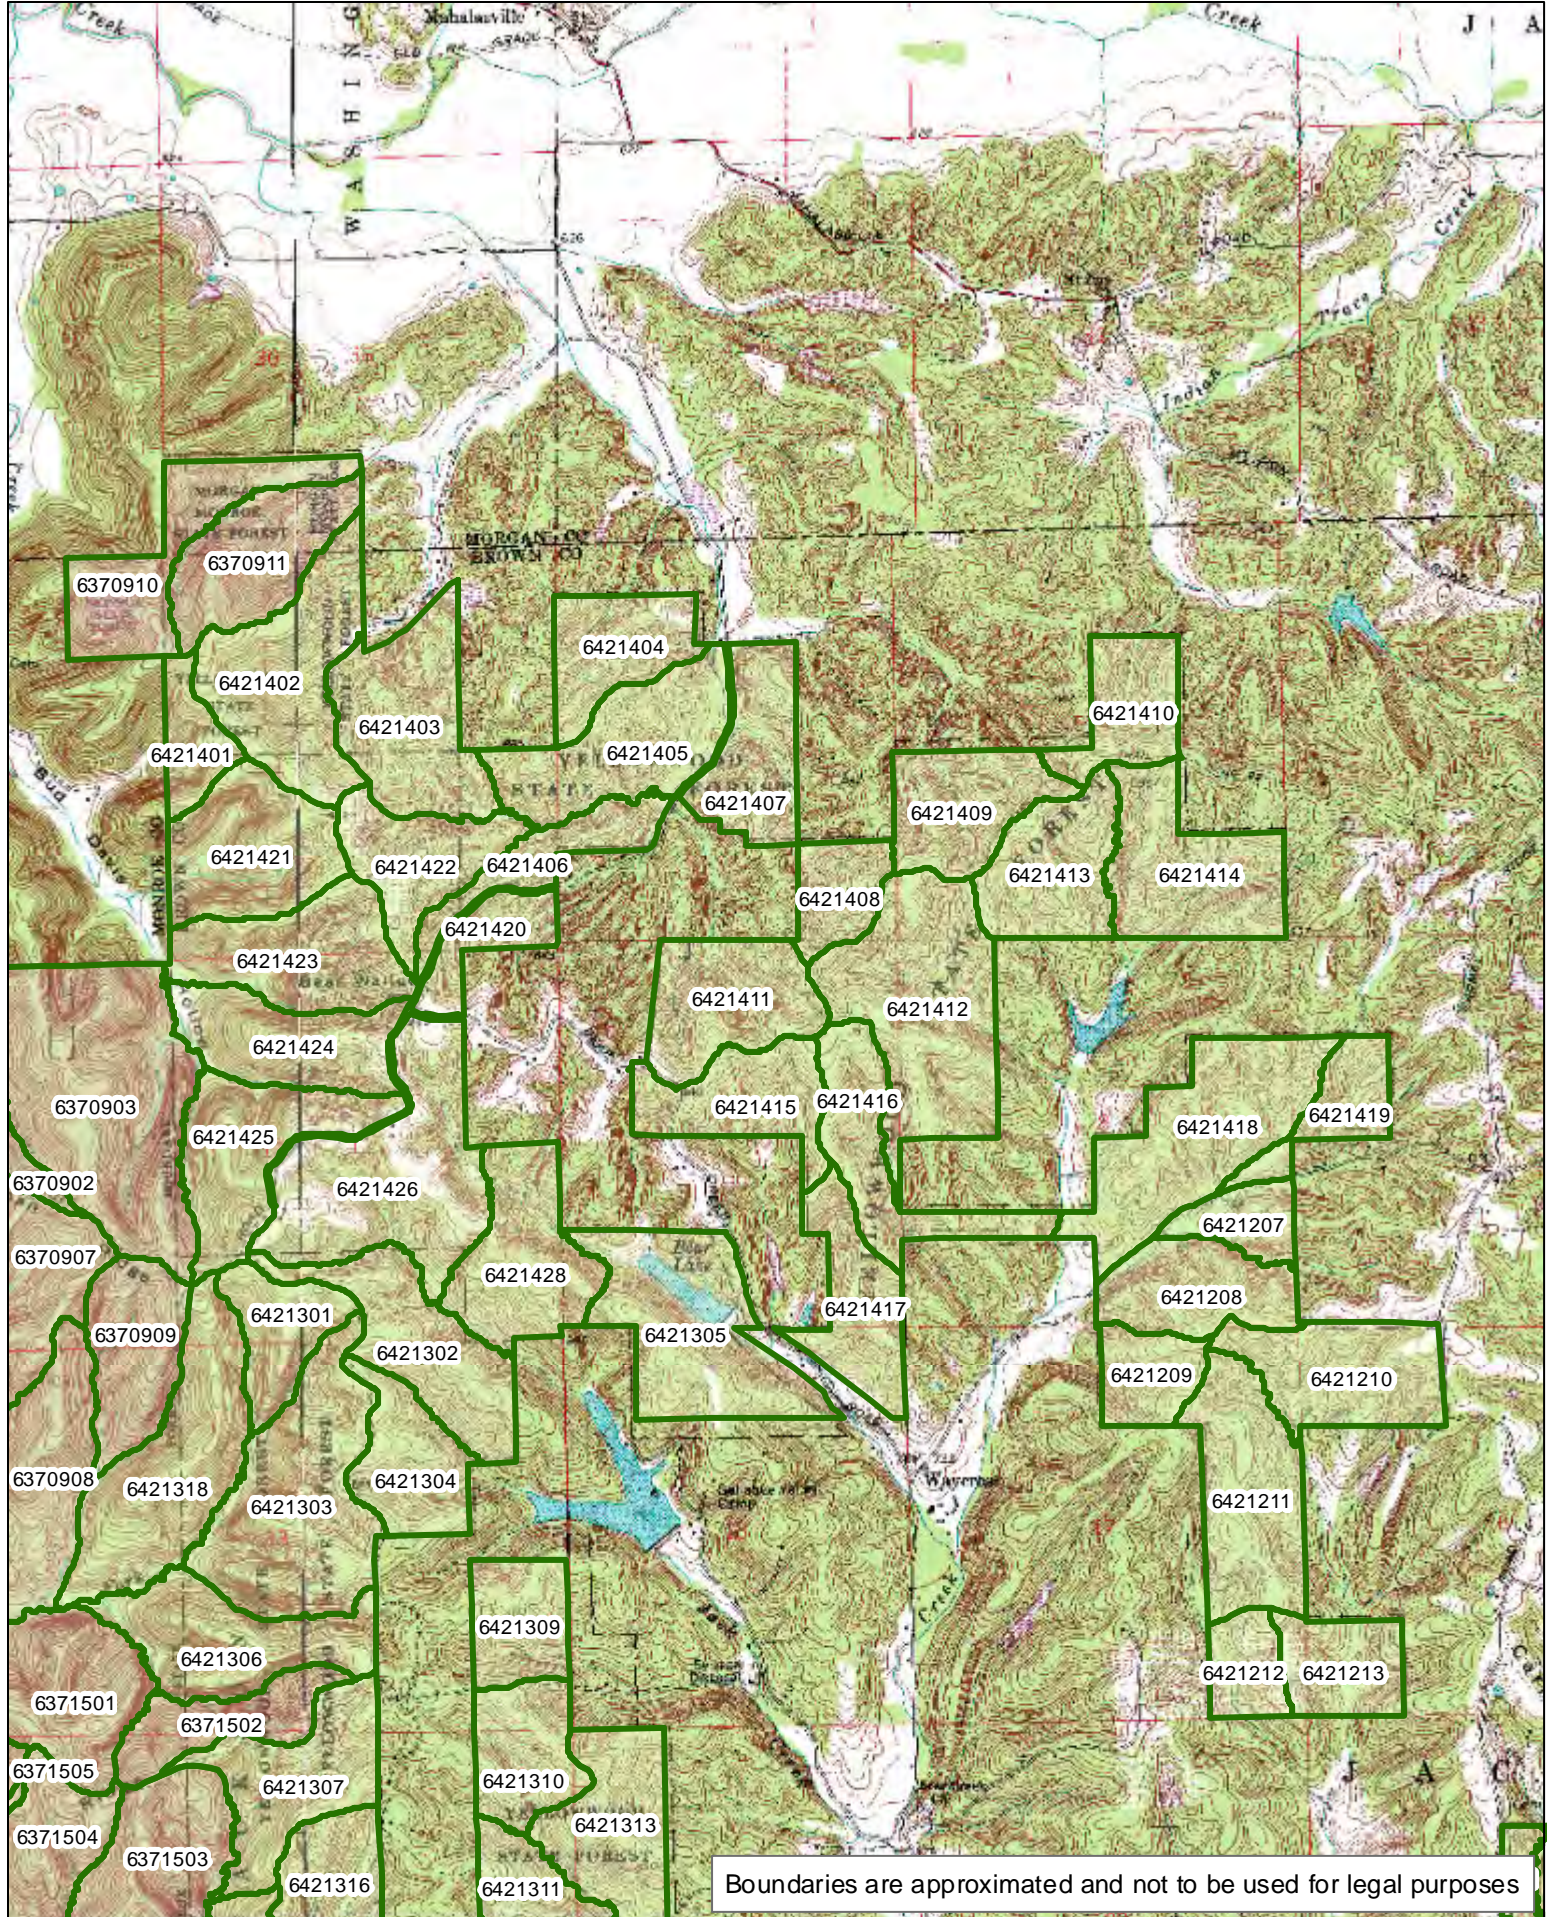

YELLOWWOOD STATE FOREST

Compartment 14

[CLICK HERE TO RETURN TO TOP OF DOCUMENT](#)

1:31,570

Boundaries are approximated and not to be used for legal purposes