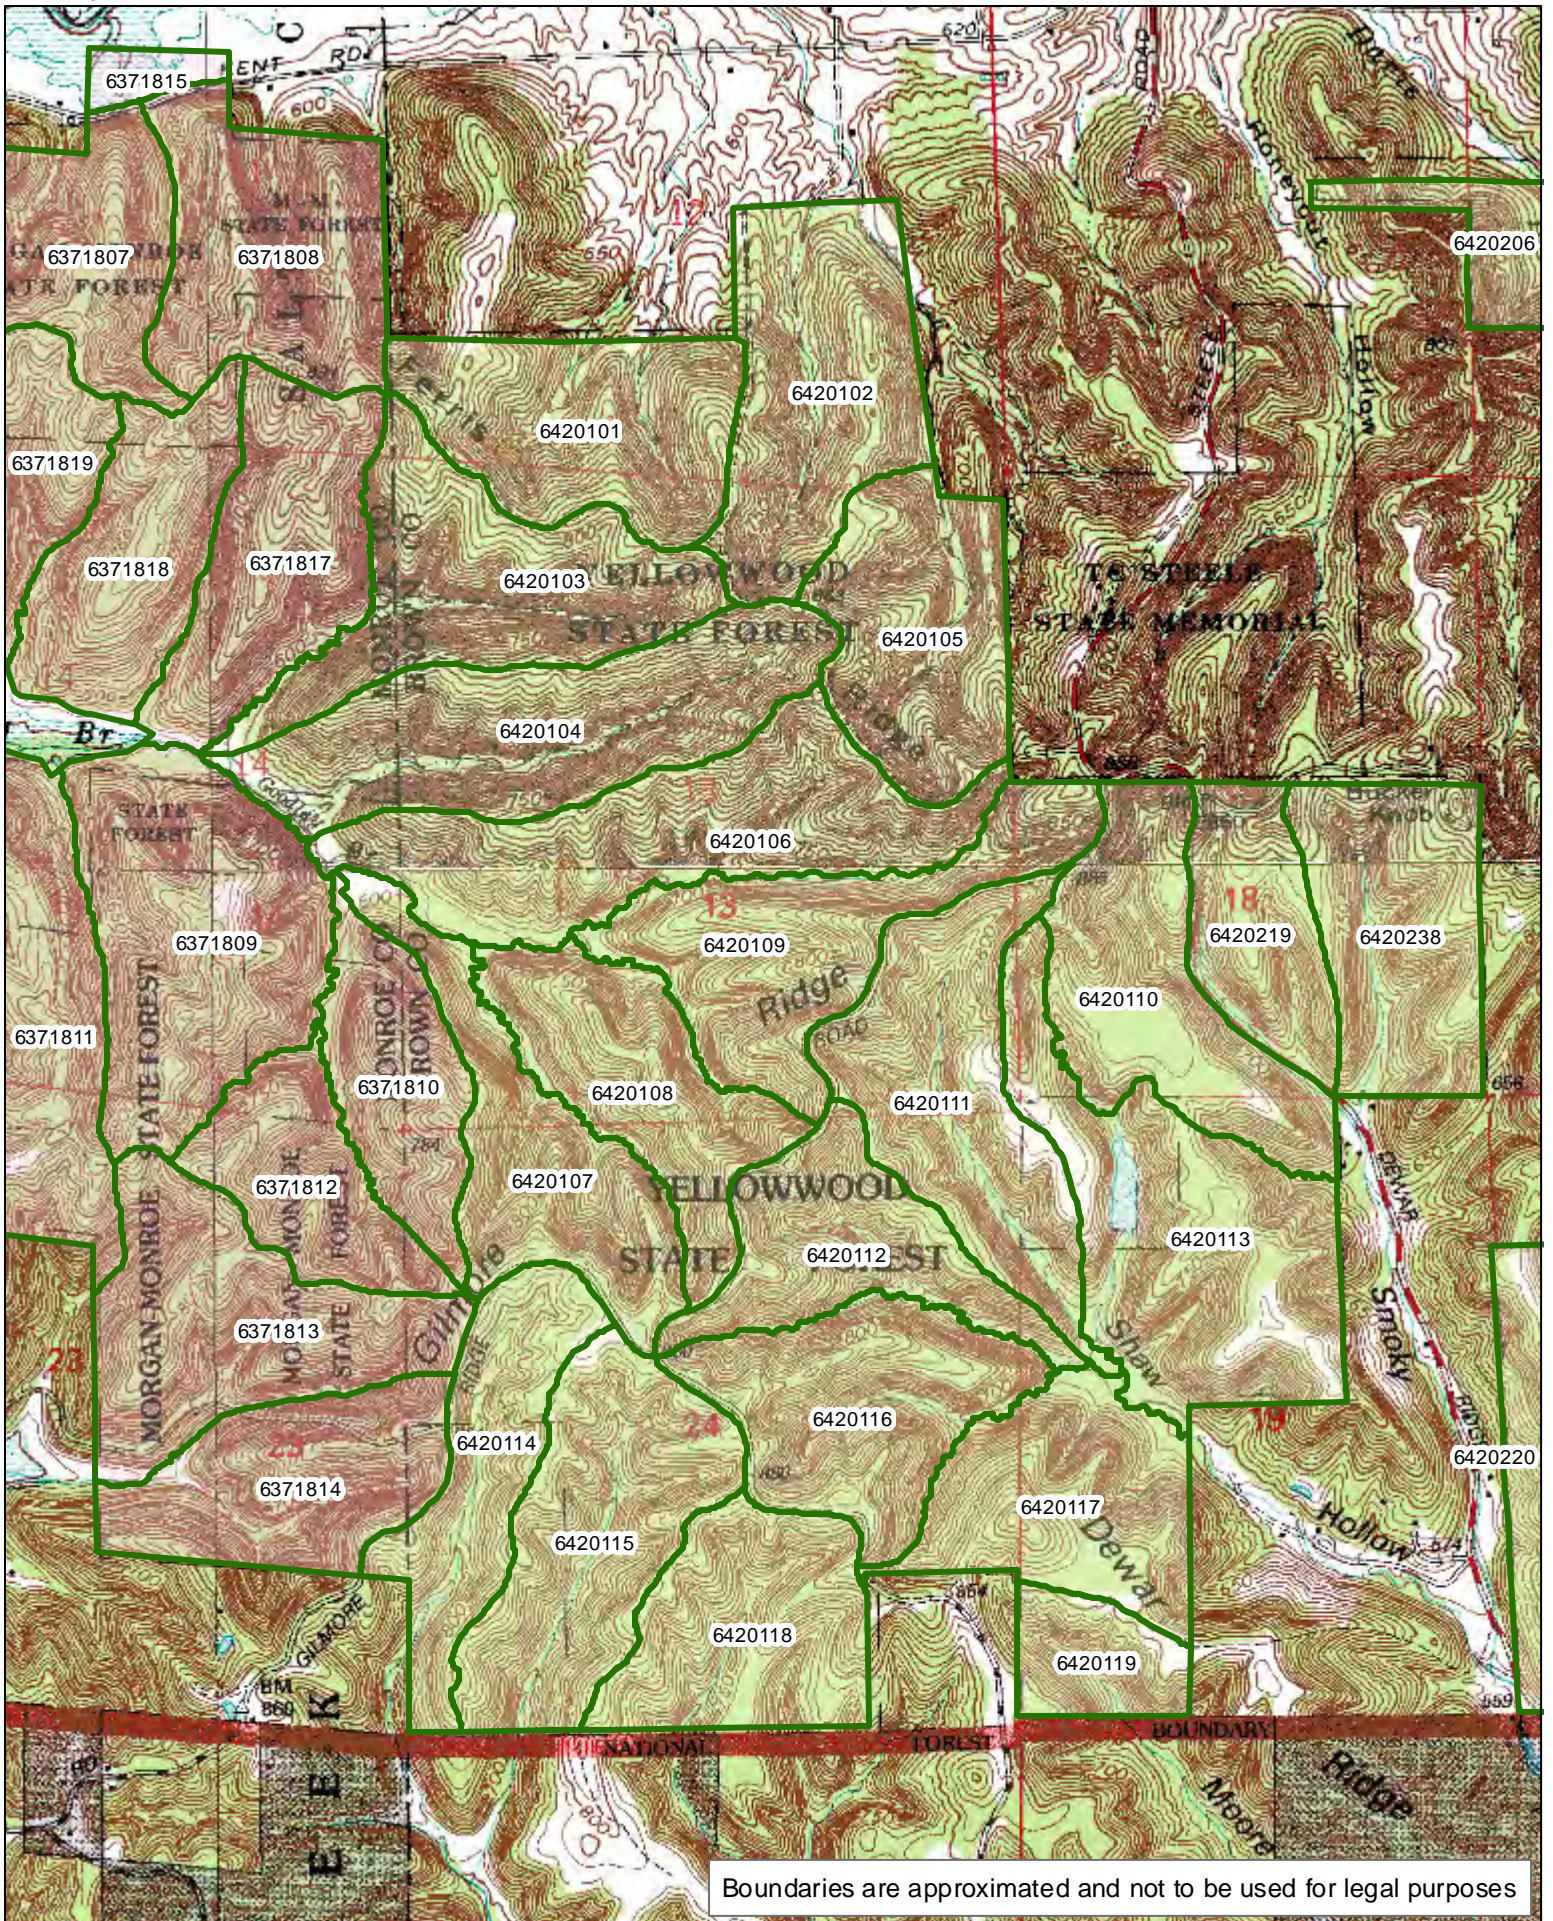

YELLOWWOOD STATE FOREST

Compartment 01

[CLICK HERE TO RETURN TO TOP OF DOCUMENT](#)

1:19,480

Boundaries are approximated and not to be used for legal purposes