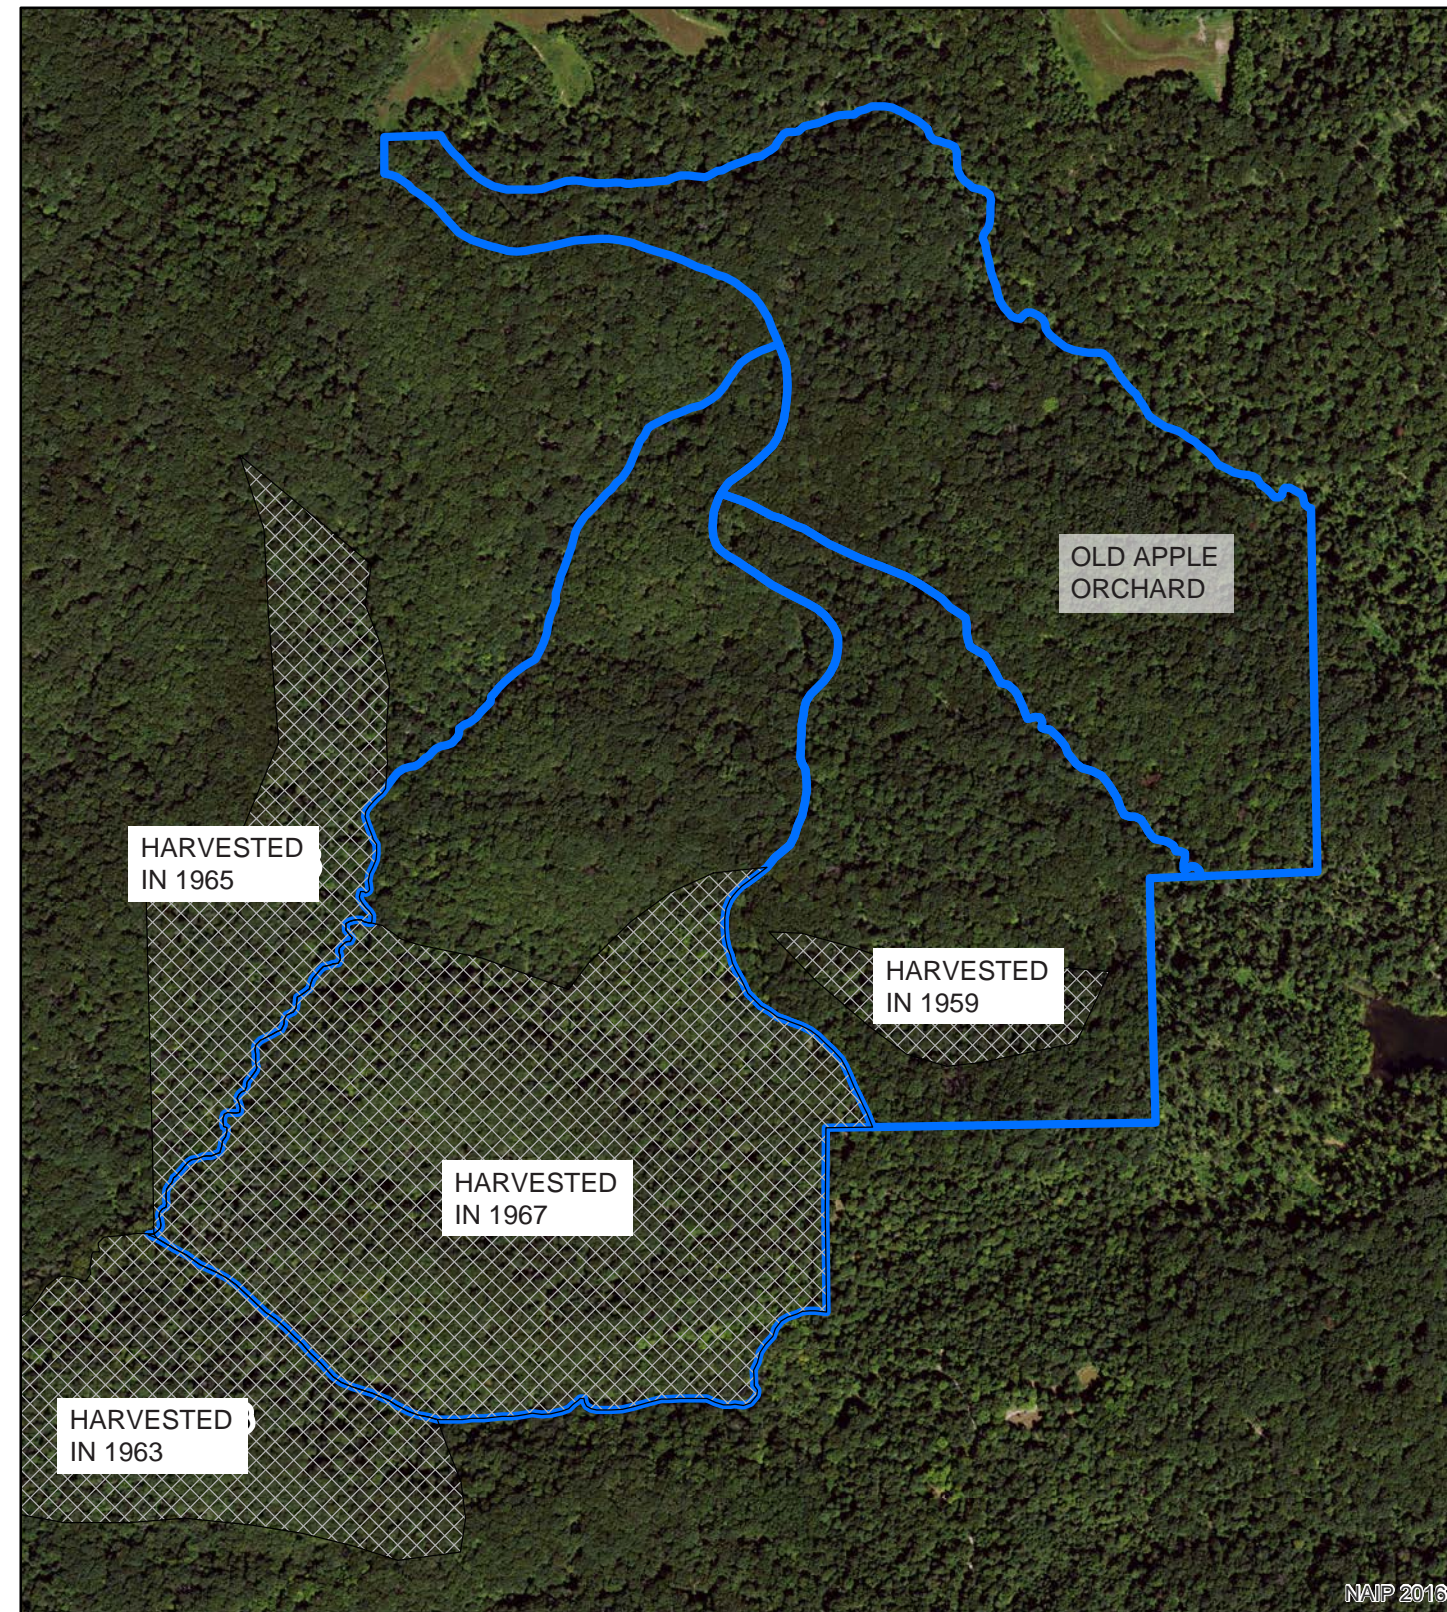

Yellowwood State Forest
 Compartment 13
 Tracts 2, 3, & 4
 1939 Aerial

Legend
 Harvest Area

Yellowwood State Forest
 Compartment 13
 Tracts 2, 3, & 4
 2016 Aerial with Previous Harvests

Legend
 Proposed Harvest Area
 Harvested Area

NAIP 2013

Yellowwood State Forest Compartment 13 Tracts 2, 3, & 4 2016 Aerial with Eco Blitz Aged Trees

NAIP 2013

Legend

 Proposed Harvest Area

0 387.5 775 1,550 Feet

-  Top Five Oldest Trees (trees remaining from past forestry management)
-  Eco Blitz Aged Trees