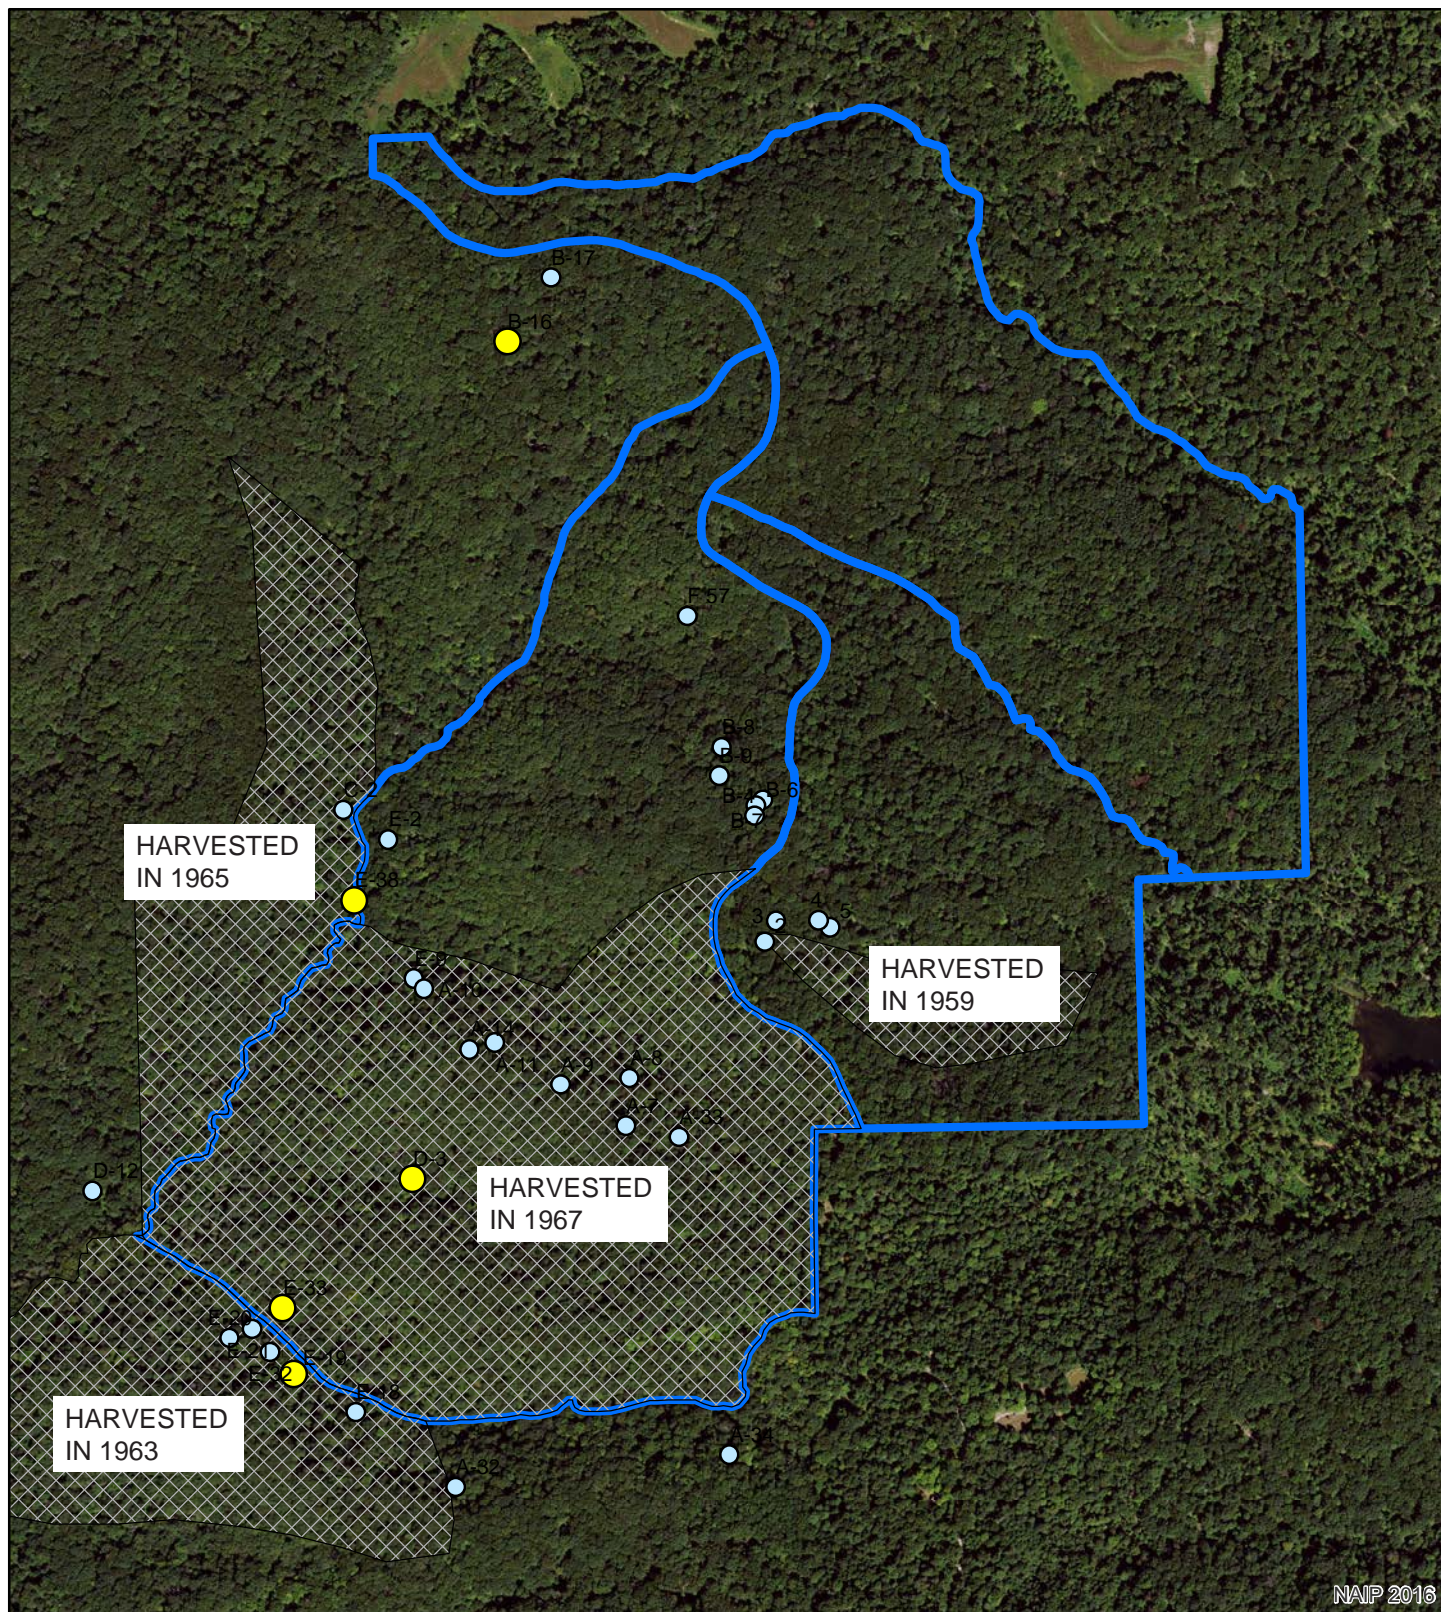

Yellowwood State Forest
 Compartment 13
 Tracts 2, 3, & 4
 1939 Aerial

Legend
 Harvest Area

Yellowwood State Forest
 Compartment 13
 Tracts 2, 3, & 4
 2016 Aerial with Previous Harvests

Legend
 Proposed Harvest Area
 Harvested Area

NAIP 2013

Yellowwood State Forest Compartment 13 Tracts 2, 3, & 4 2016 Aerial with Eco Blitz Aged Trees

NAIP 2013

Legend

 Proposed Harvest Area

0 387.5 775 1,550 Feet

-  Top Five Oldest Trees (trees remaining from past forestry management)
-  Eco Blitz Aged Trees