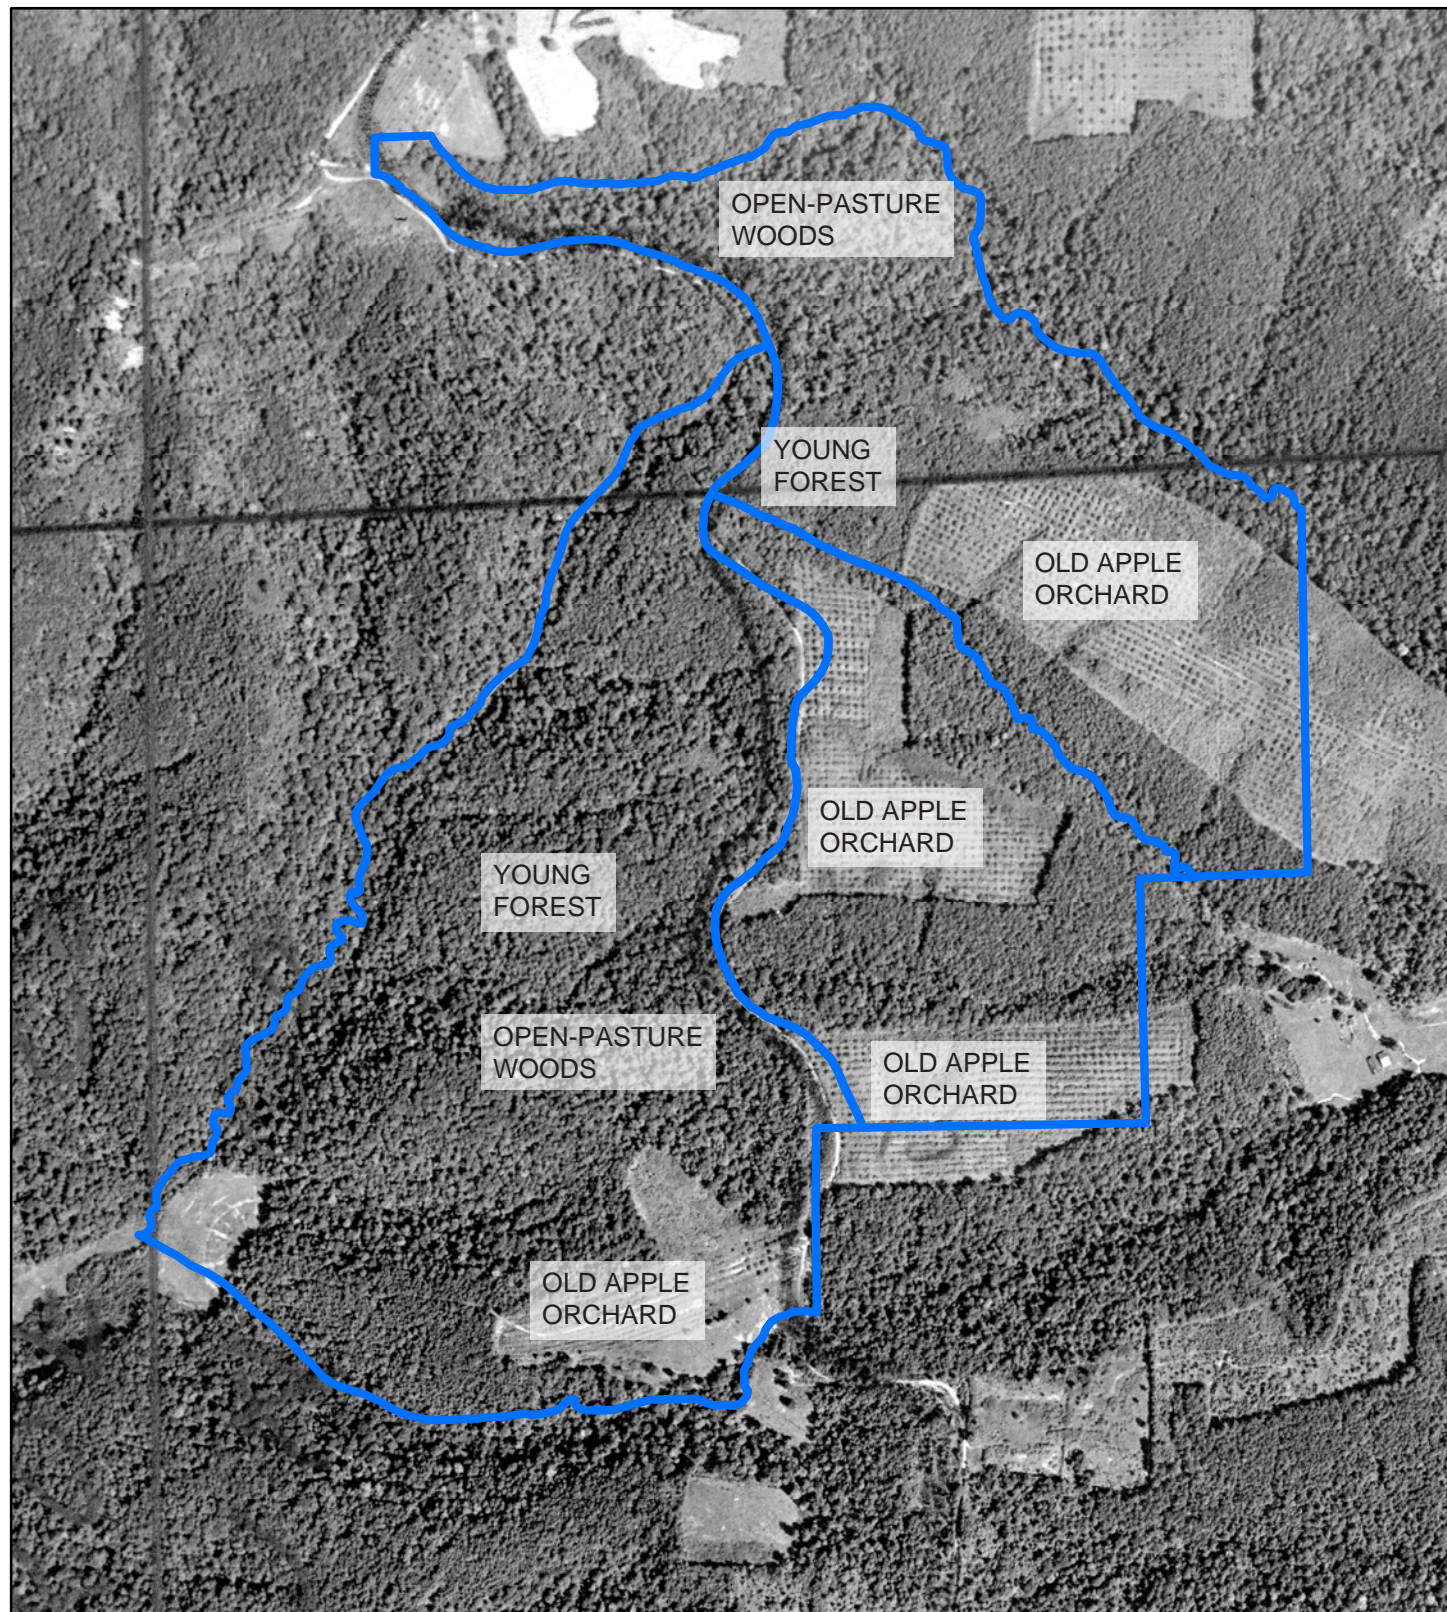

Yellowwood State Forest
 Compartment 13
 Tracts 2, 3, & 4
 1939 Aerial

Legend
 Harvest Area

Yellowwood State Forest
 Compartment 13
 Tracts 2, 3, & 4
 2016 Aerial with Previous Harvests

Legend
 Proposed Harvest Area
 Harvested Area

NAIP 2013

Yellowwood State Forest Compartment 13 Tracts 2, 3, & 4 2016 Aerial with Eco Blitz Aged Trees

NAIP 2013

Legend

 Proposed Harvest Area

0 387.5 775 1,550 Feet

-  Top Five Oldest Trees (trees remaining from past forestry management)
-  Eco Blitz Aged Trees