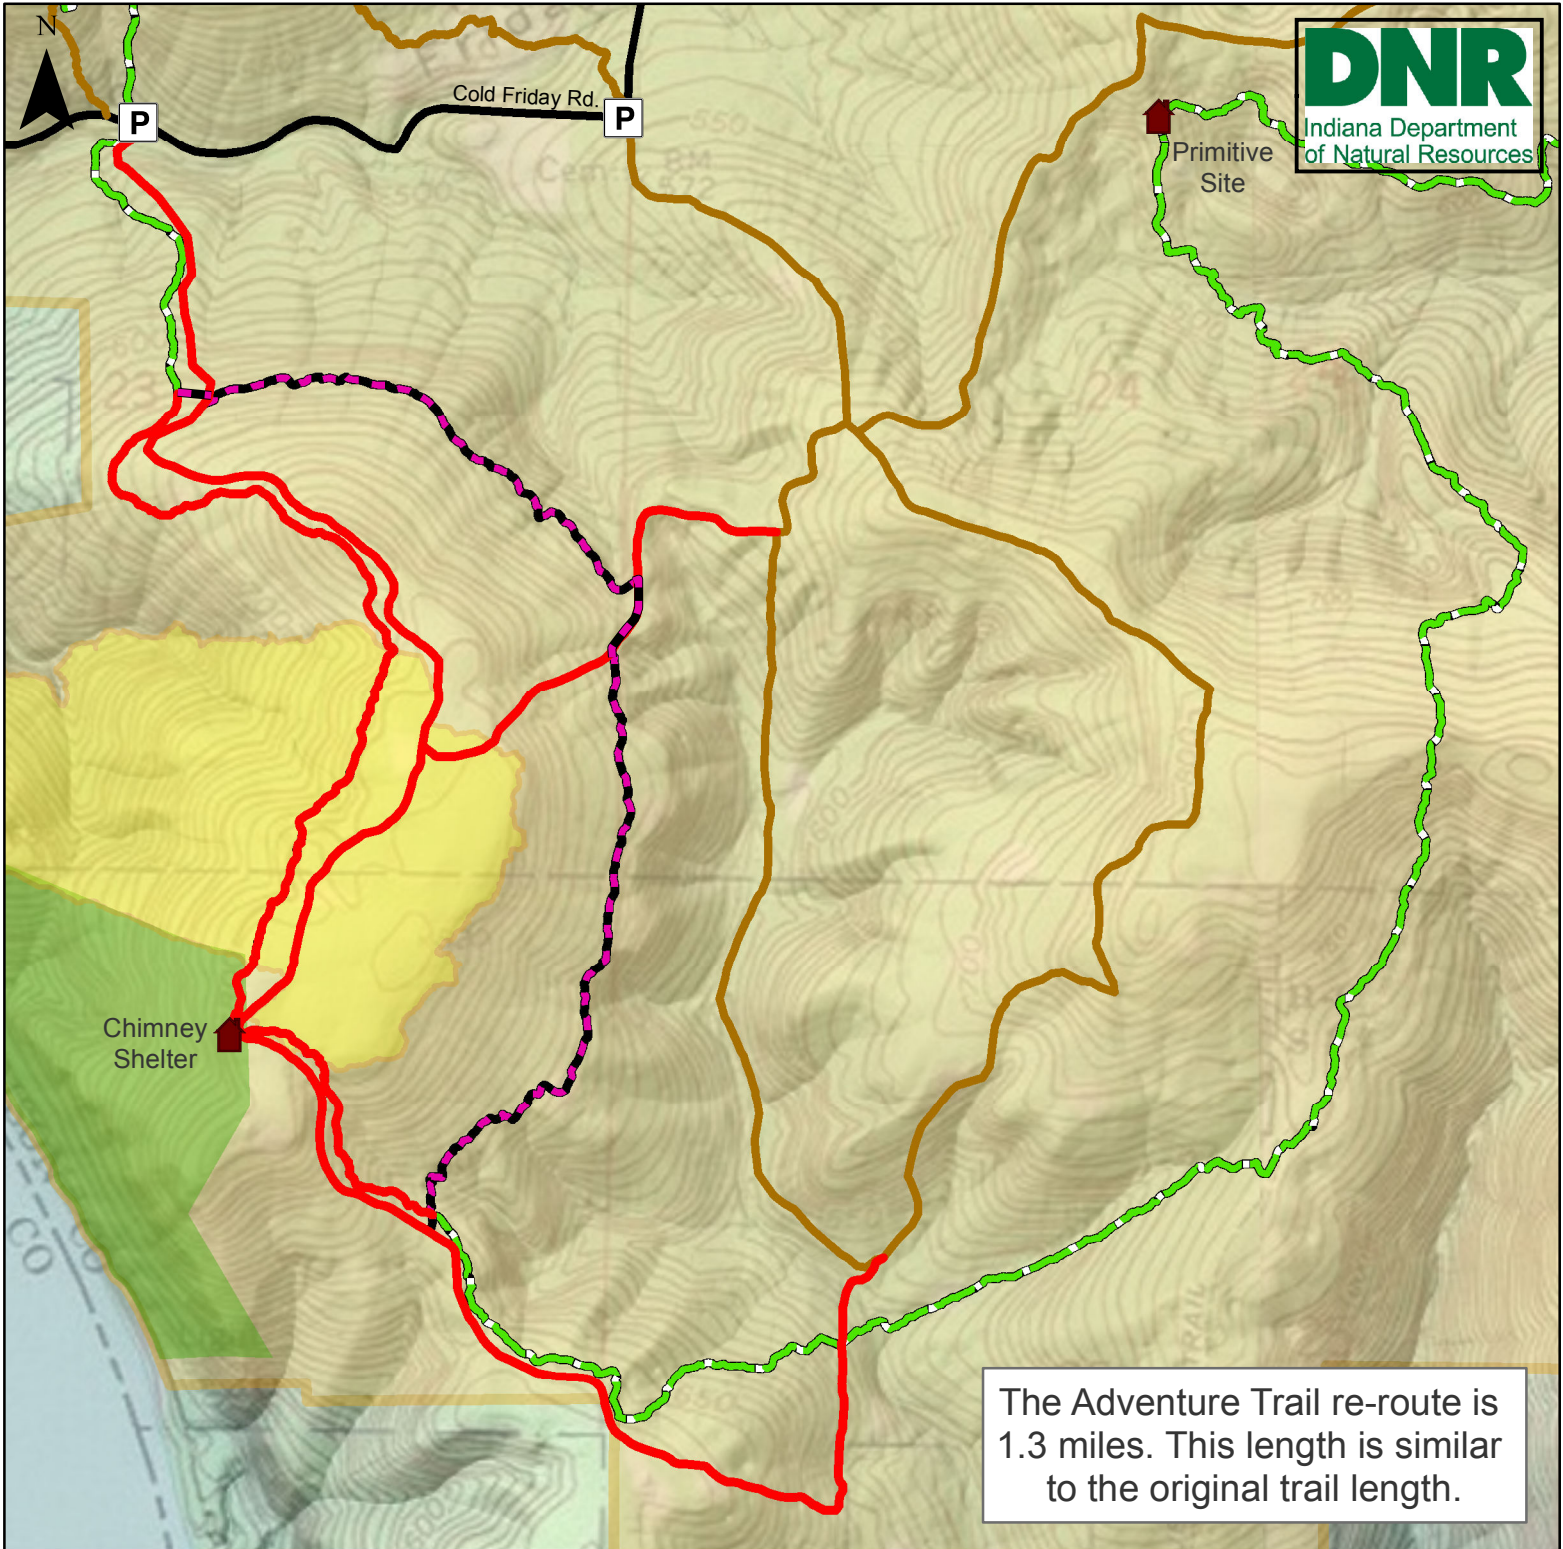

Effective November 16, 2020 Until Further Notice

- Shelter Houses
- Temporary Trail Closures
- Temporary AT Re-route
- Adventure Trail
- Horse Trails
- Restricted Area
- State Forest

The Restricted Area noted on the map is currently closed for timber management activities. This includes access to Chimney Shelter, a portion of the Adventure Trail (AT), a portion of the Riverside Horse Trail, and a portion of the Greenbrier Horse Trail. The AT re-route has been marked with pink and black flagging.