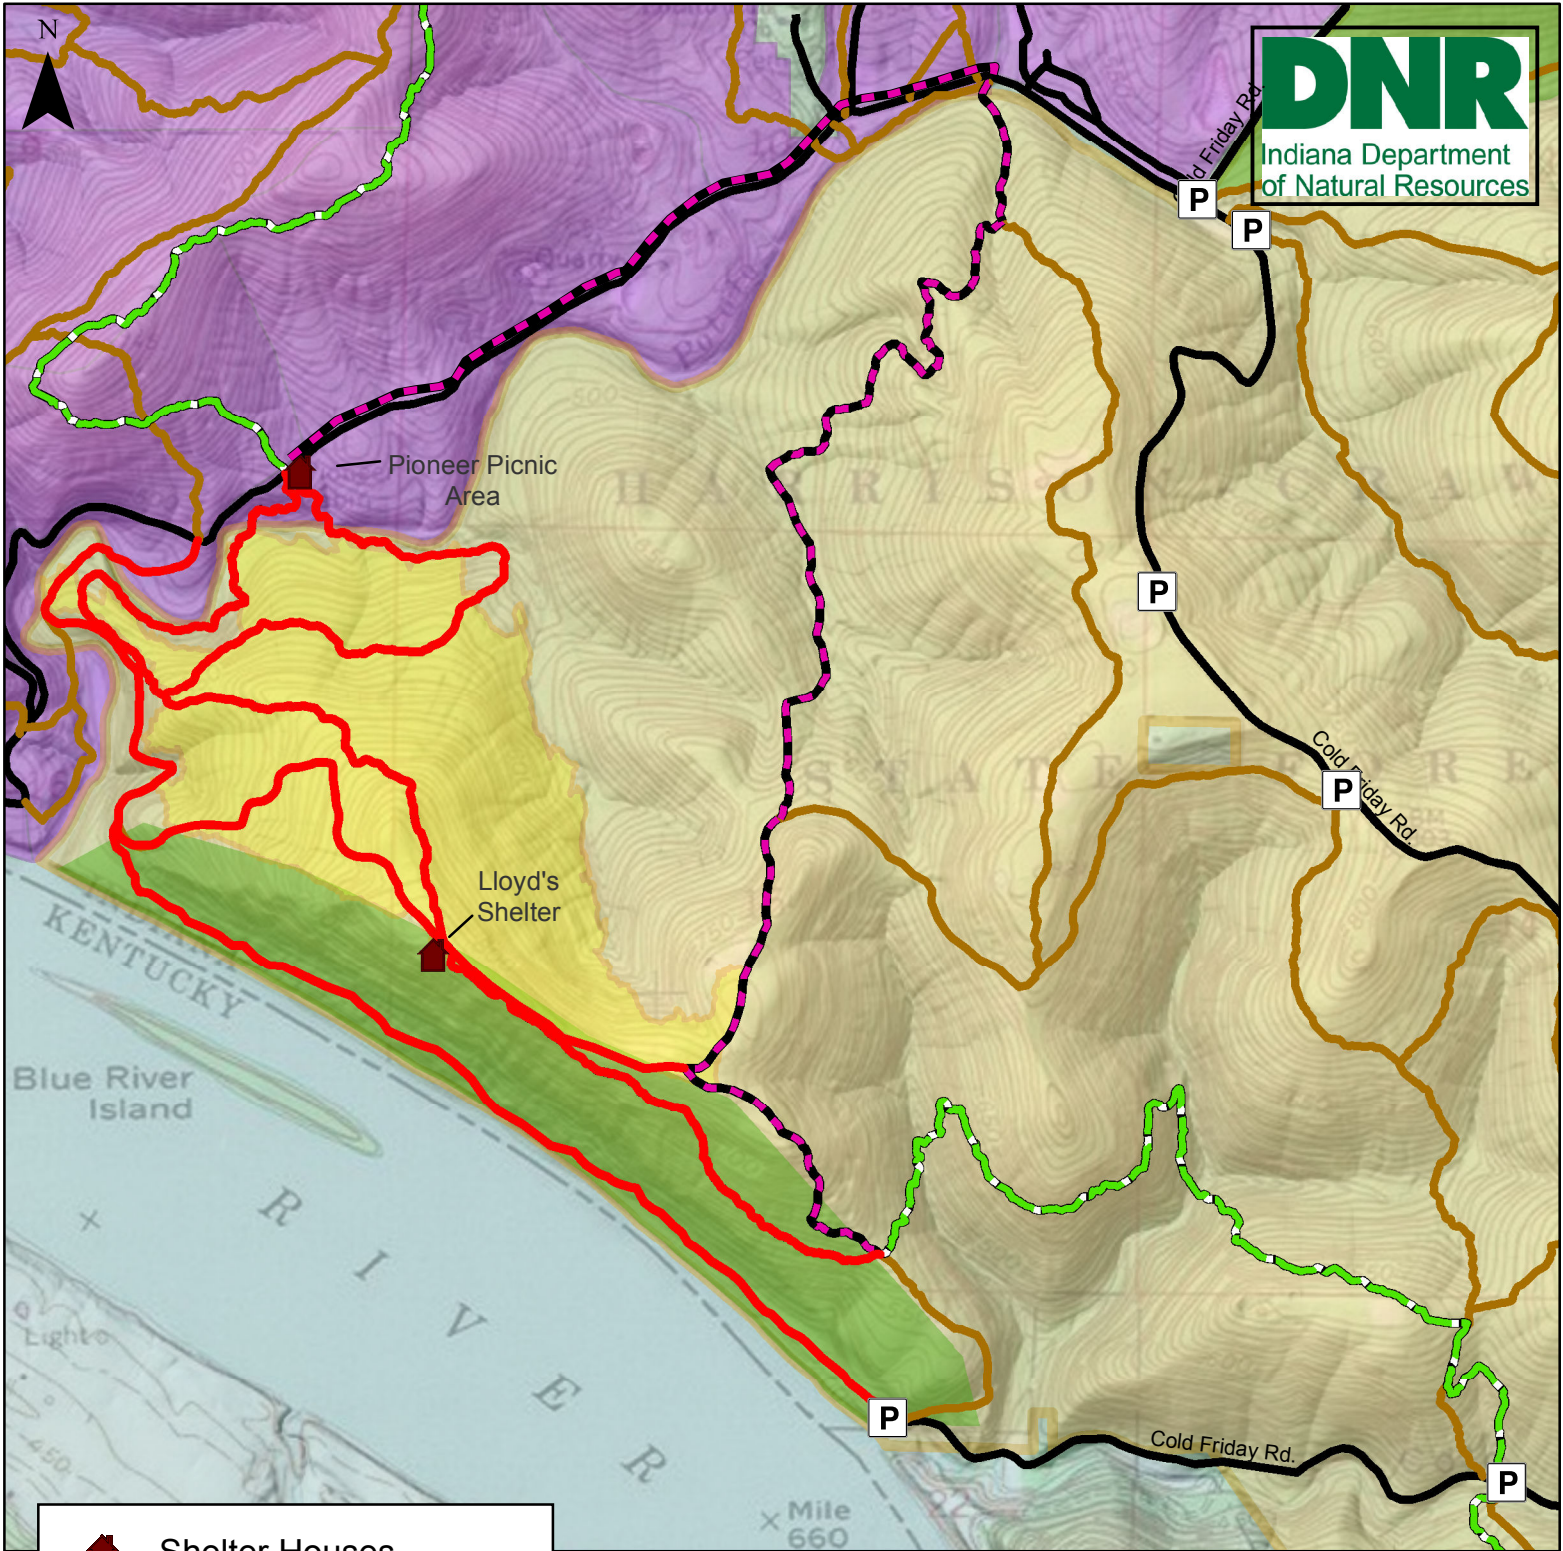

Effective November 17, 2020 Until Further Notice

- Shelter Houses
- Temporary Trail Closure
- Temporary AT Re-route
- Adventure Trail
- Horse Trails
- Restricted Area
- State Forest
- State Park

The Restricted Area noted on the map is currently closed for timber management activities. This includes access to Lloyd's Shelter, Cliff Dweller Trail, a portion of the Adventure Trail (AT), and a portion of the Ohio River Loop Horse Trail. The AT re-route has been marked with pink and black flagging.