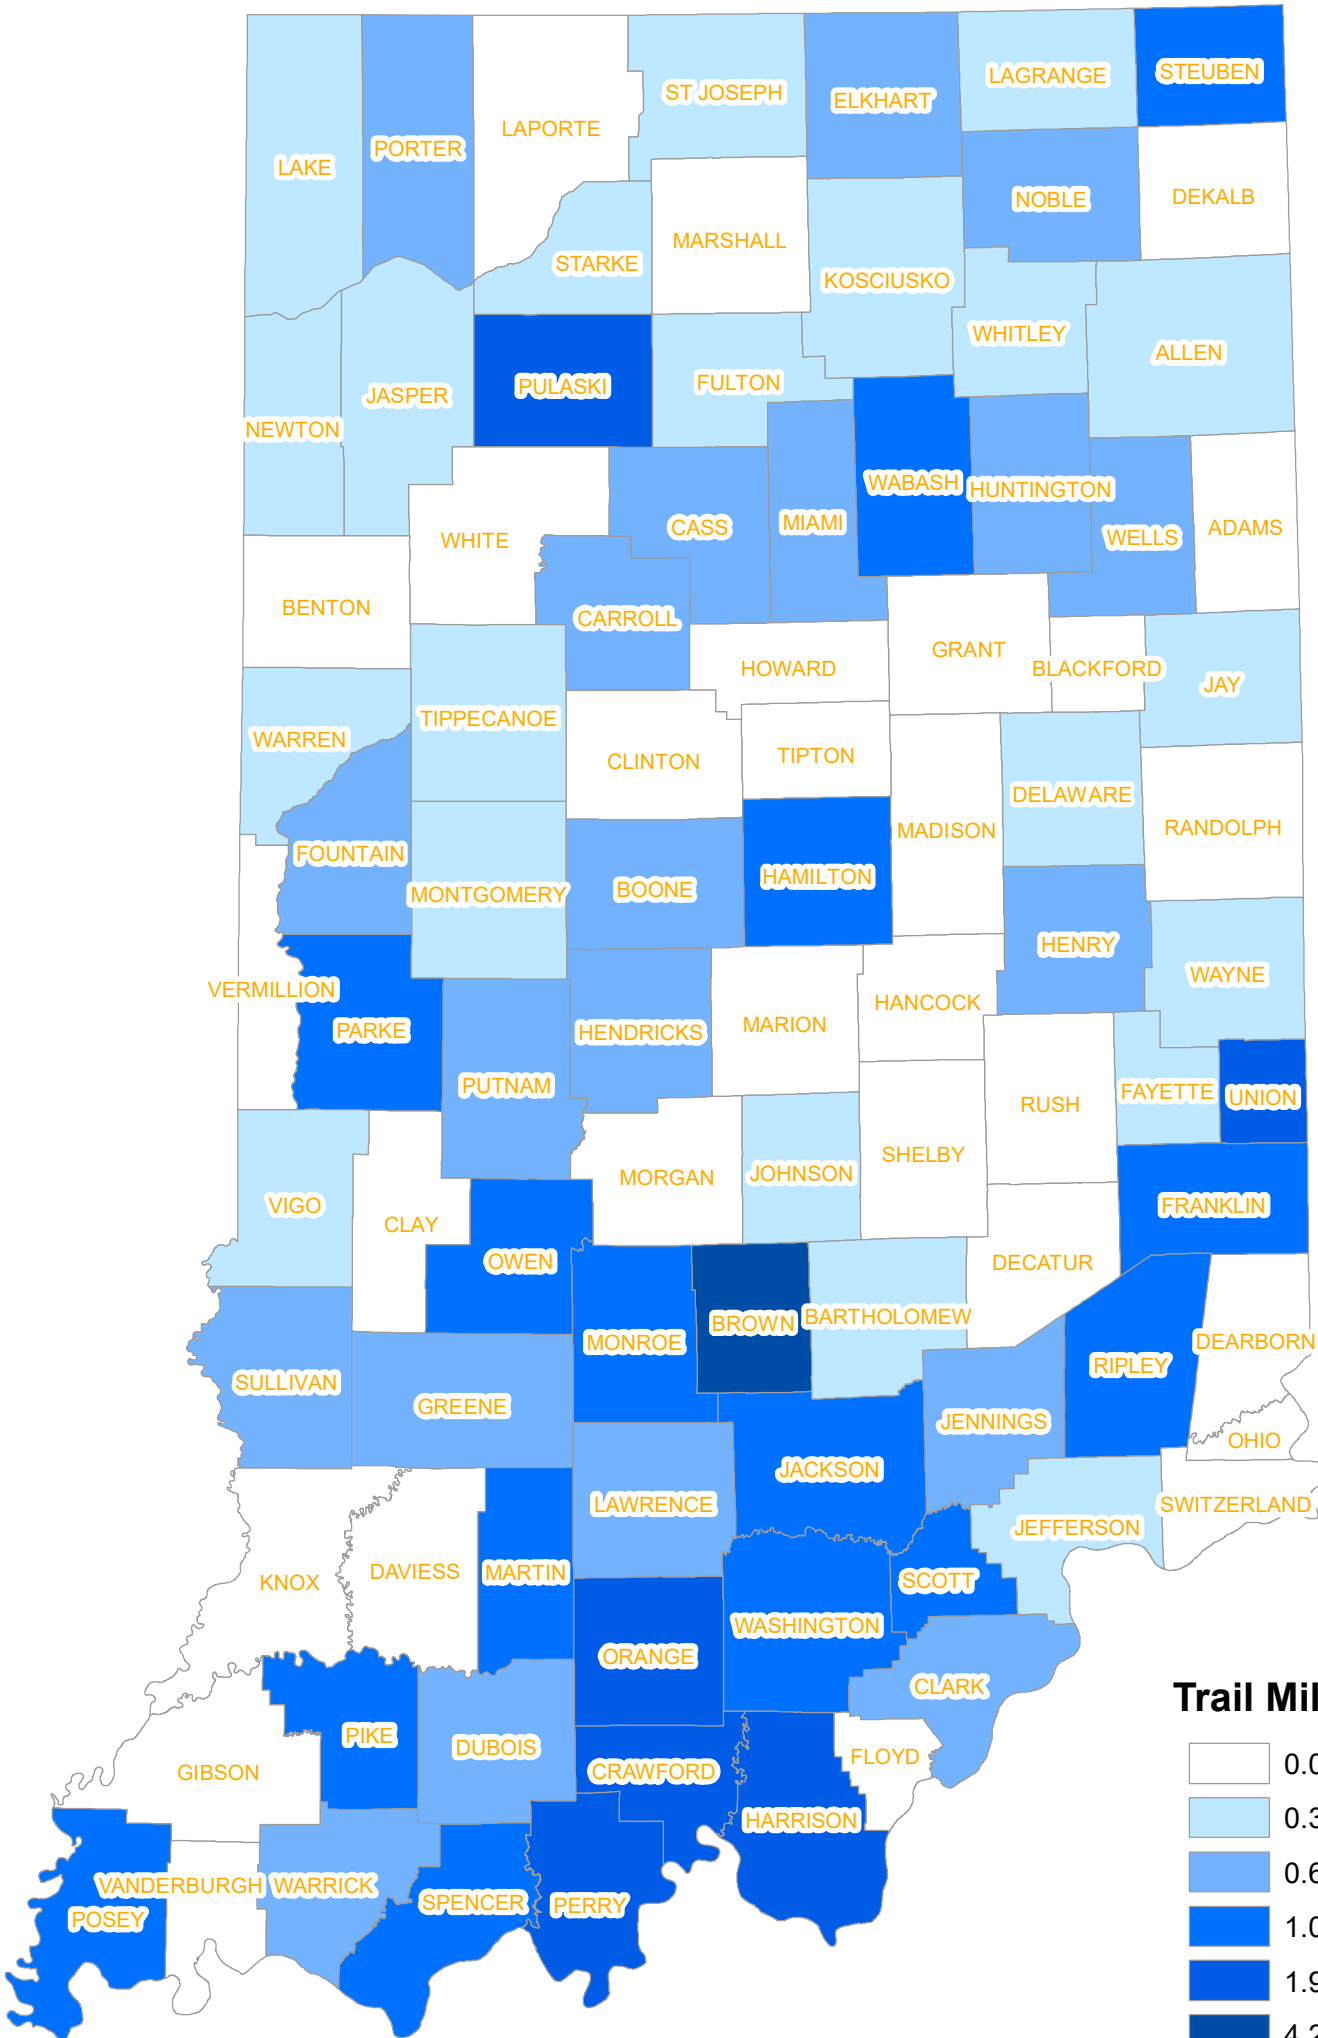

# Indiana Trail Miles Per Capita

**NextLevel TRAILS**

**DNR**  
Indiana Department of Natural Resources

Miles per 1000 people determined using Indiana Trails Inventory data and 2010 population estimate from the US Census Bureau.

Category breakdown using Jenks Natural Breaks method.

## Trail Miles per Capita

- 0.028836 - 0.321779 (Least)
- 0.321780 - 0.653650
- 0.653651 - 1.098046
- 1.098047 - 1.957765
- 1.957766 - 4.256968
- 4.256969 - 14.228888 (Most)

August 2019