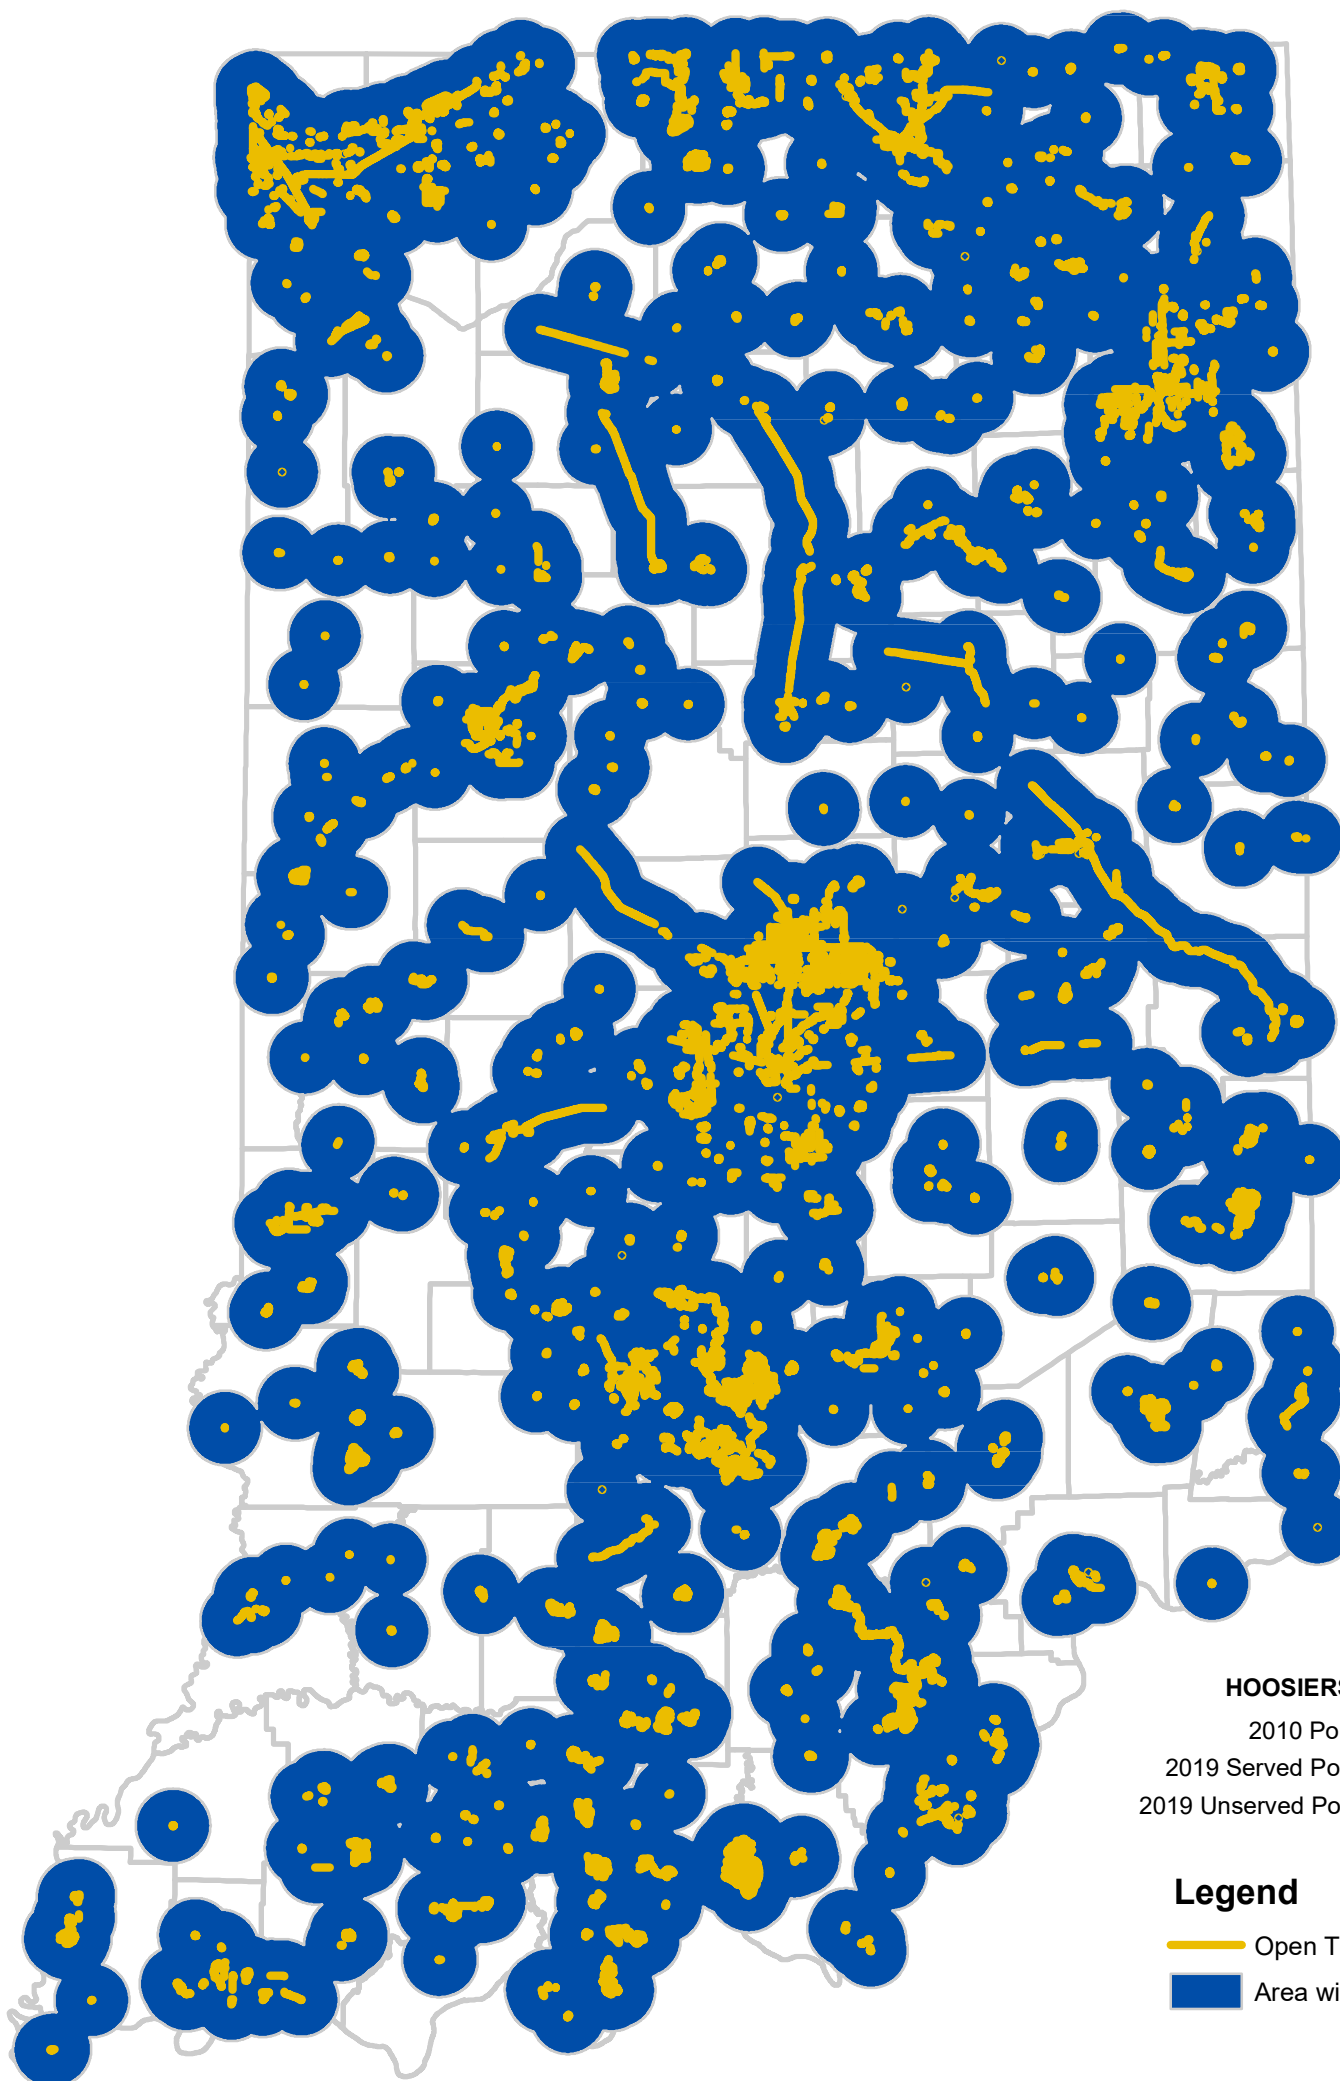

# Population Within a 5-mile Radius of a Trail (2019)

## HOOSIERS SERVED BY TRAILS

2010 Population	6,483,802
2019 Served Population	6,239,142 (96.2%)
2019 Unserved Population	244,660 (3.8%)

## Legend

-  Open Trails 2019
-  Area within 5-mile radius of a trail

August 2019