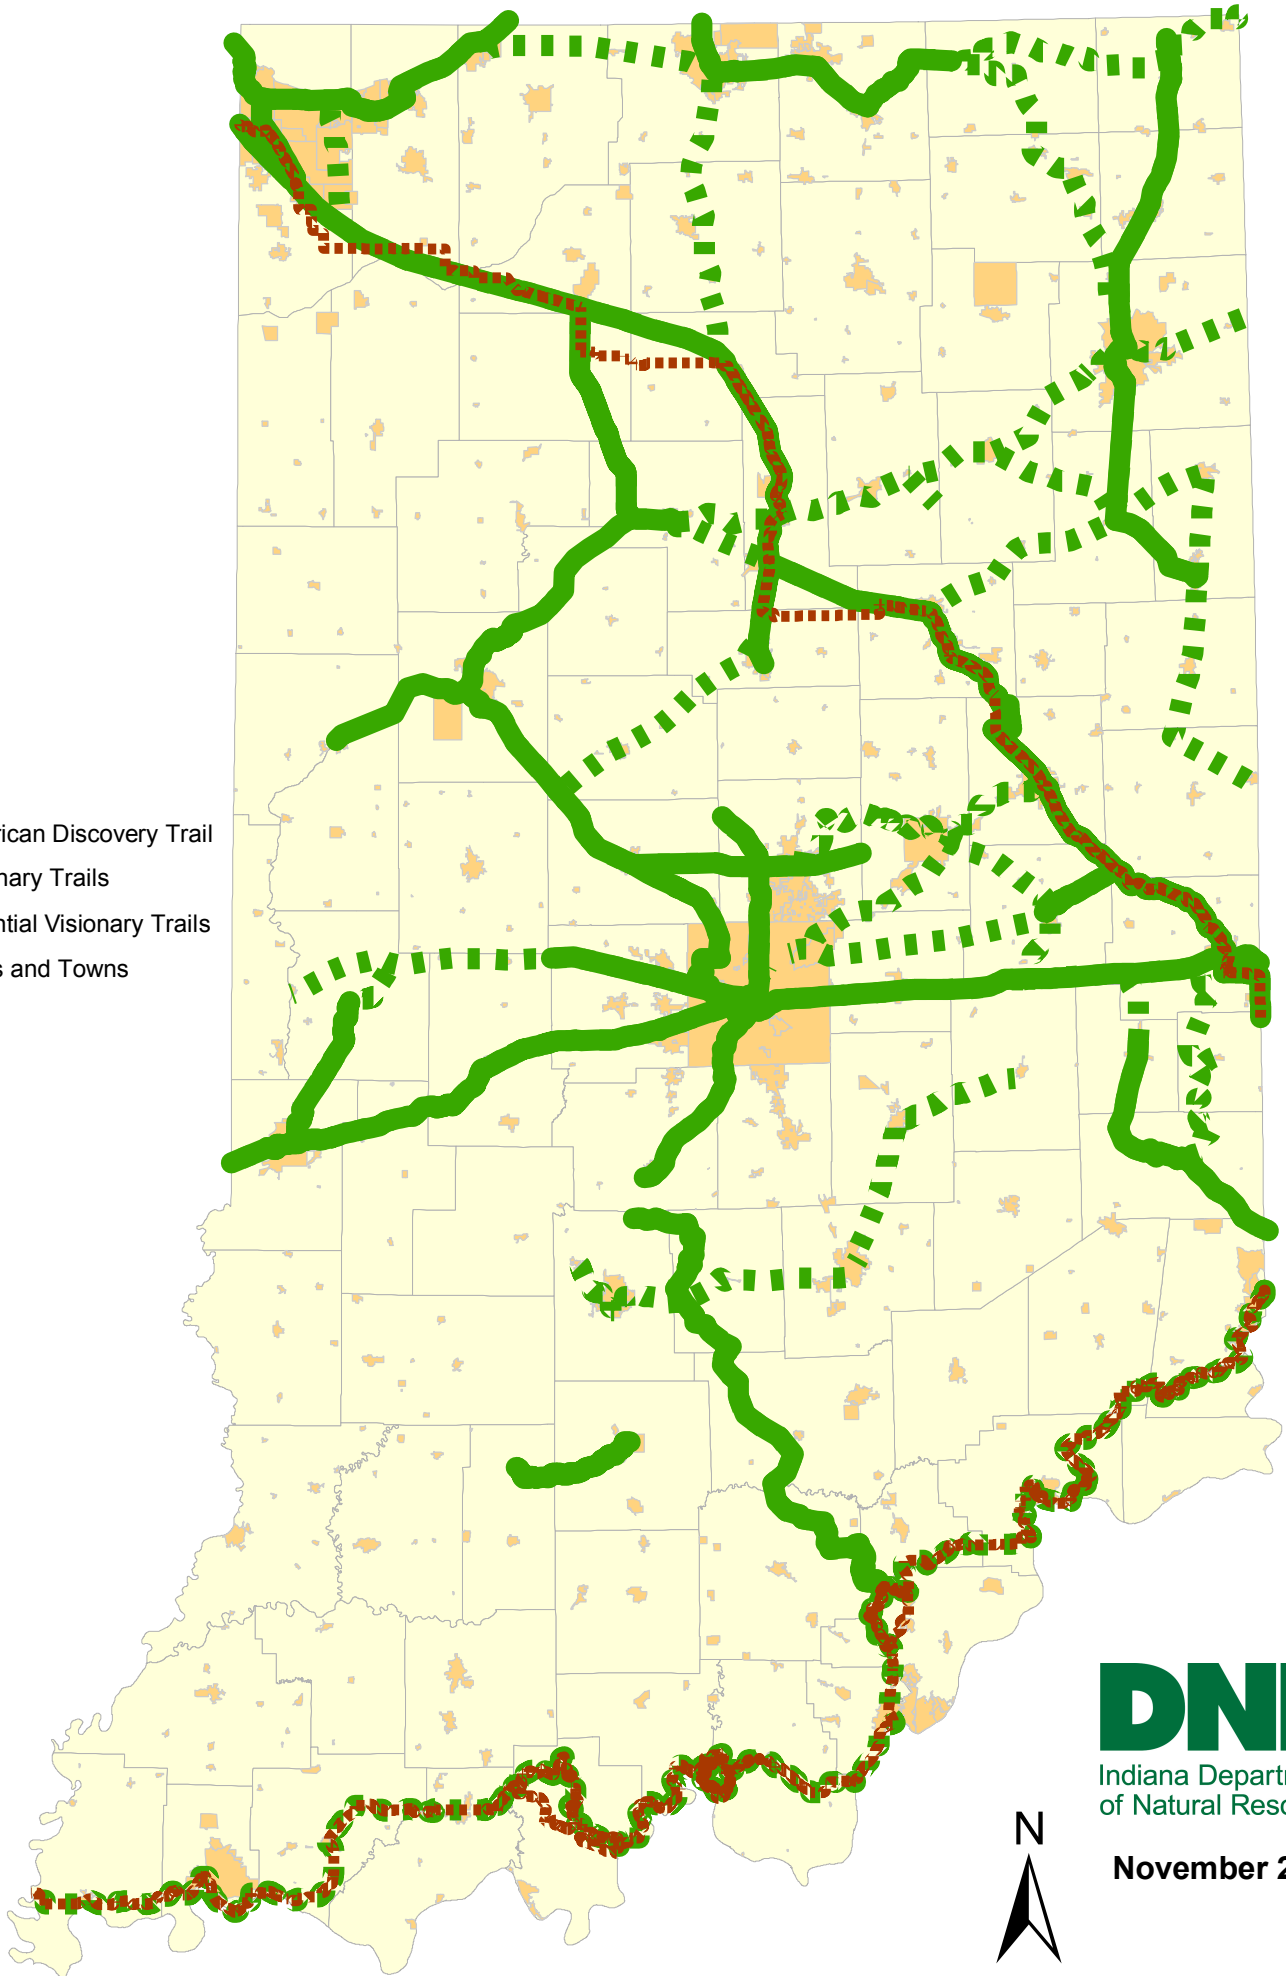

2016 Visionary Trails System Map

Legend

-  American Discovery Trail
-  Visionary Trails
-  Potential Visionary Trails
-  Cities and Towns

DNR
Indiana Department
of Natural Resources

November 2018