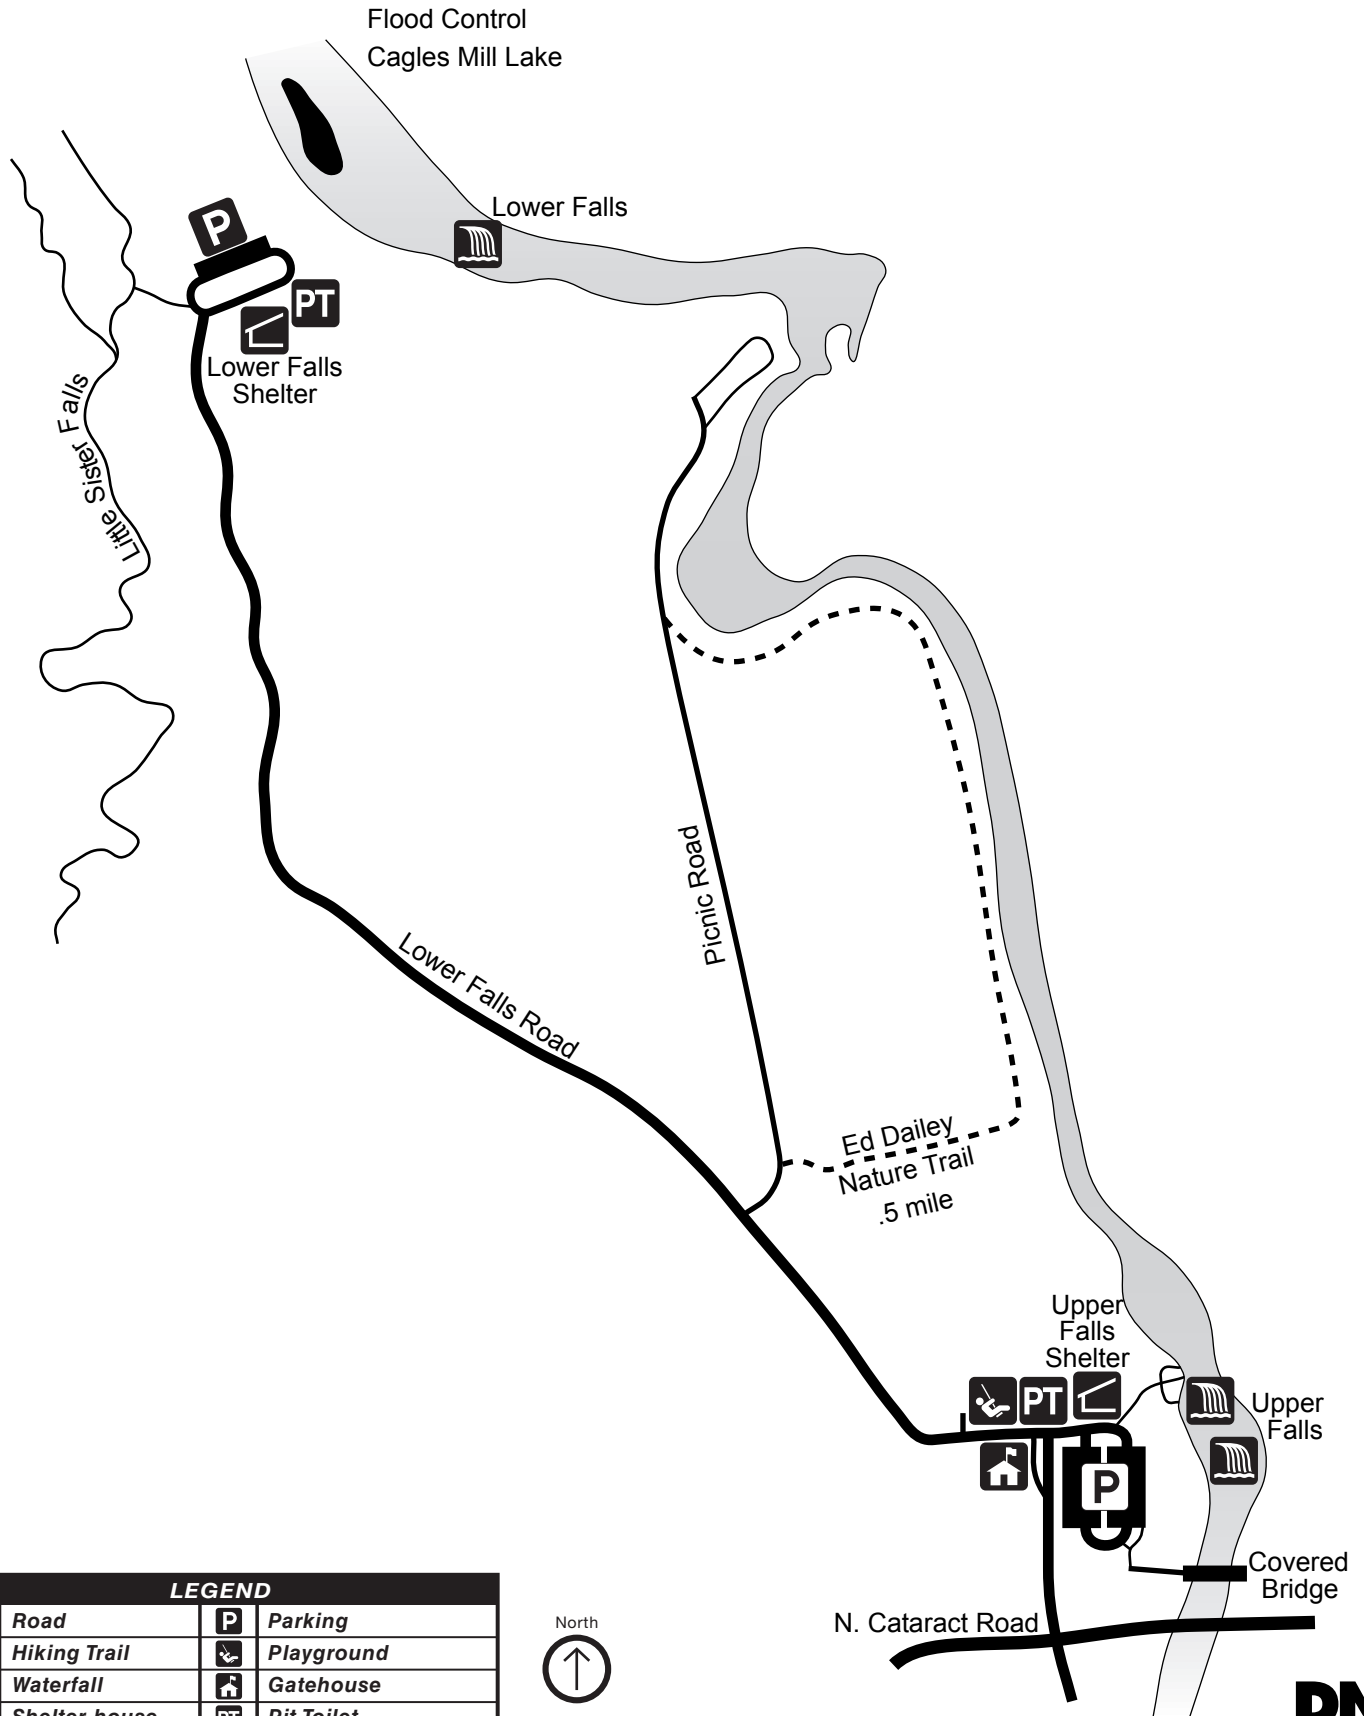

# CAGLES MILL LAKE Cataract Falls State Recreation Area

LEGEND			
	Road		Parking
	Hiking Trail		Playground
	Waterfall		Gatehouse
	Shelter house		Pit Toilet