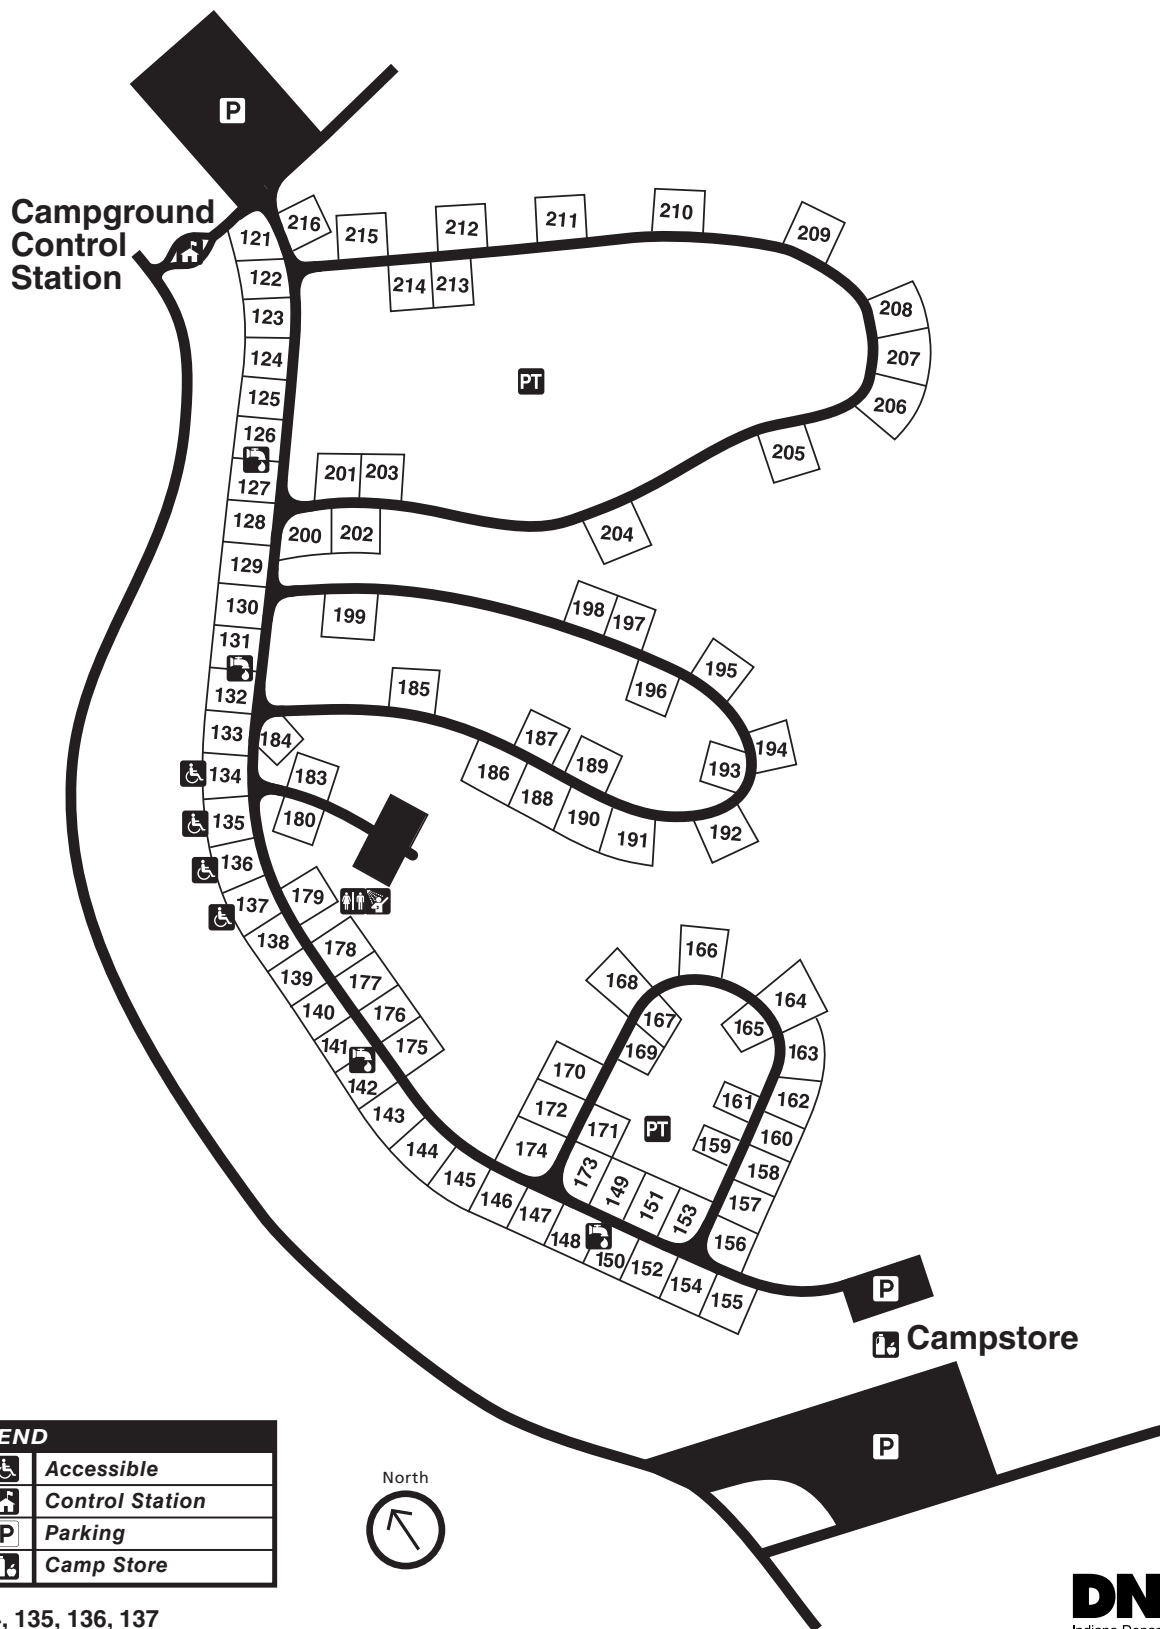

# CAGLES MILL LAKE-LIEBER SRA Sunny Acres Campground

## Non-electric

LEGEND			
	Road		Accessible
	Pit Toilet		Control Station
	Water Spigot		Parking
	Comfort Station		Camp Store

Accessible Sites: 134, 135, 136, 137

**DNR**  
Indiana Department  
of Natural Resources © 12/2017

### PARK OFFICE HOURS:

Mon.-Fri. 8:30 a.m.-4:00 p.m.

Weekend & seasonal hours vary.

### CHECK IN/OUT TIMES (by local time)

**Campgrounds** Check in/out: 2:00 p.m.

Sundays and designated holidays  
check in/out is 5:00 p.m.