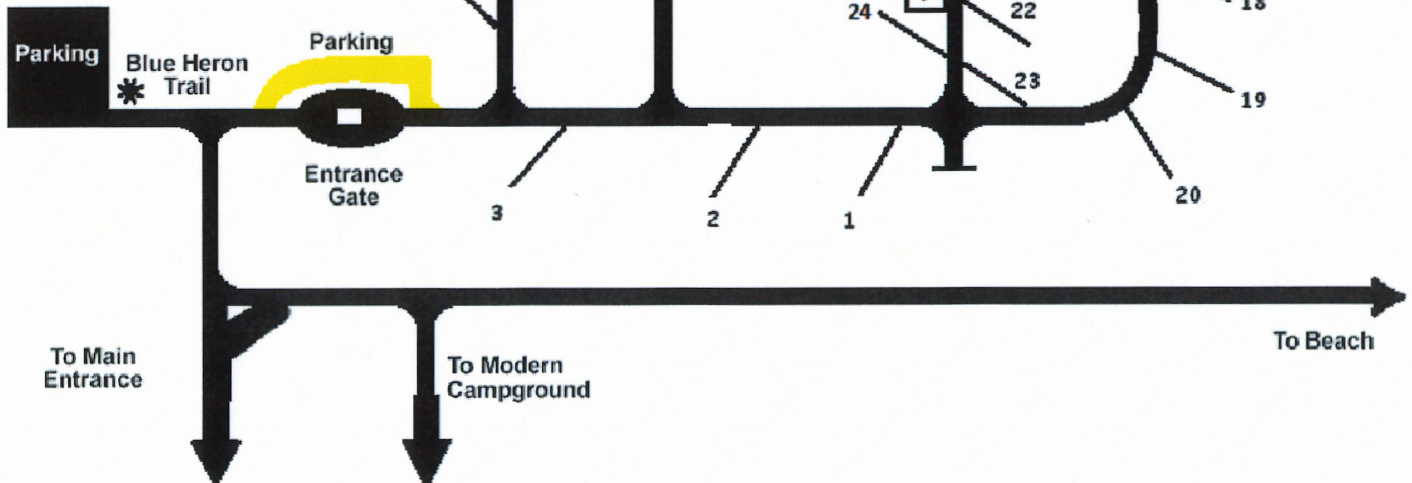

# DNR

Indiana Department  
of Natural Resources

Bank Access and Moring Area

Small Boat  
Ramp

Bank Access and Moring Area

LEGEND	
p	Parking For Restroom
	Modern Restroom
	Guest Parking
	Site 30 Additional Parking
	Site 12 Additional Parking
	Watercraft Parking
	Site 42 Additional Parking

Parking

Blue Heron  
Trail

Parking

Entrance  
Gate

To Main  
Entrance

To Modern  
Campground

To Beach