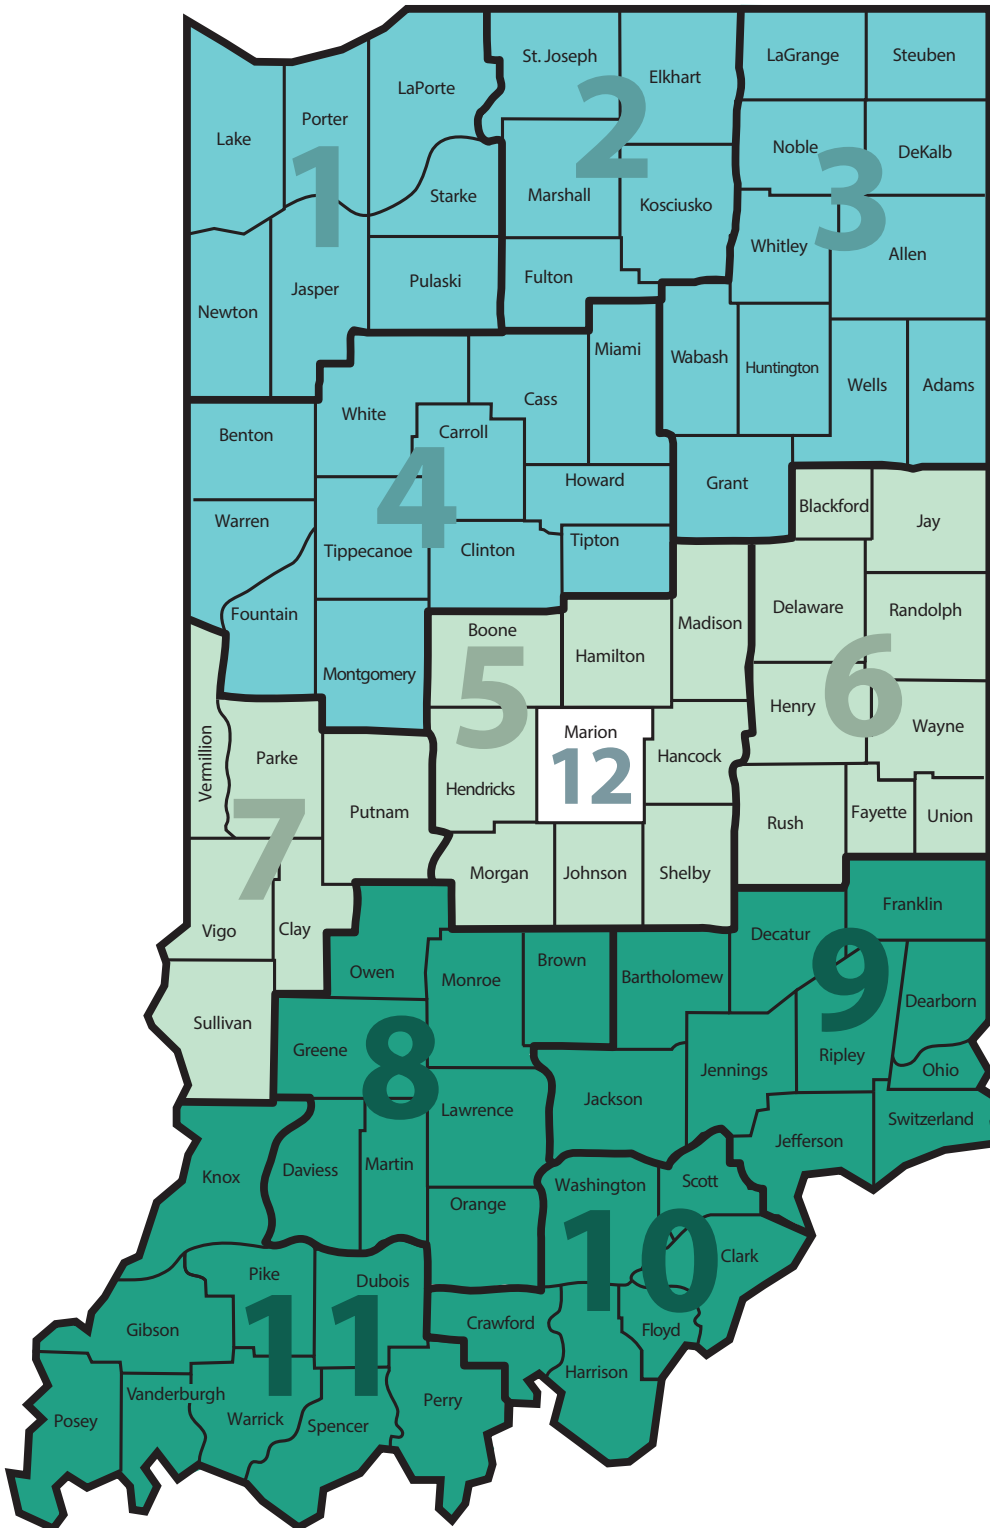

Indiana Department of Workforce Development Regional Managers – Business Services

Northern Indiana: Regions 1, 2, 3, 4

Mr. Ricky Reeves

✉ CR Reeves2@dwd.IN.gov

Central Indiana: East Regions 5, 6 and 7

Ms. Holly Meyer