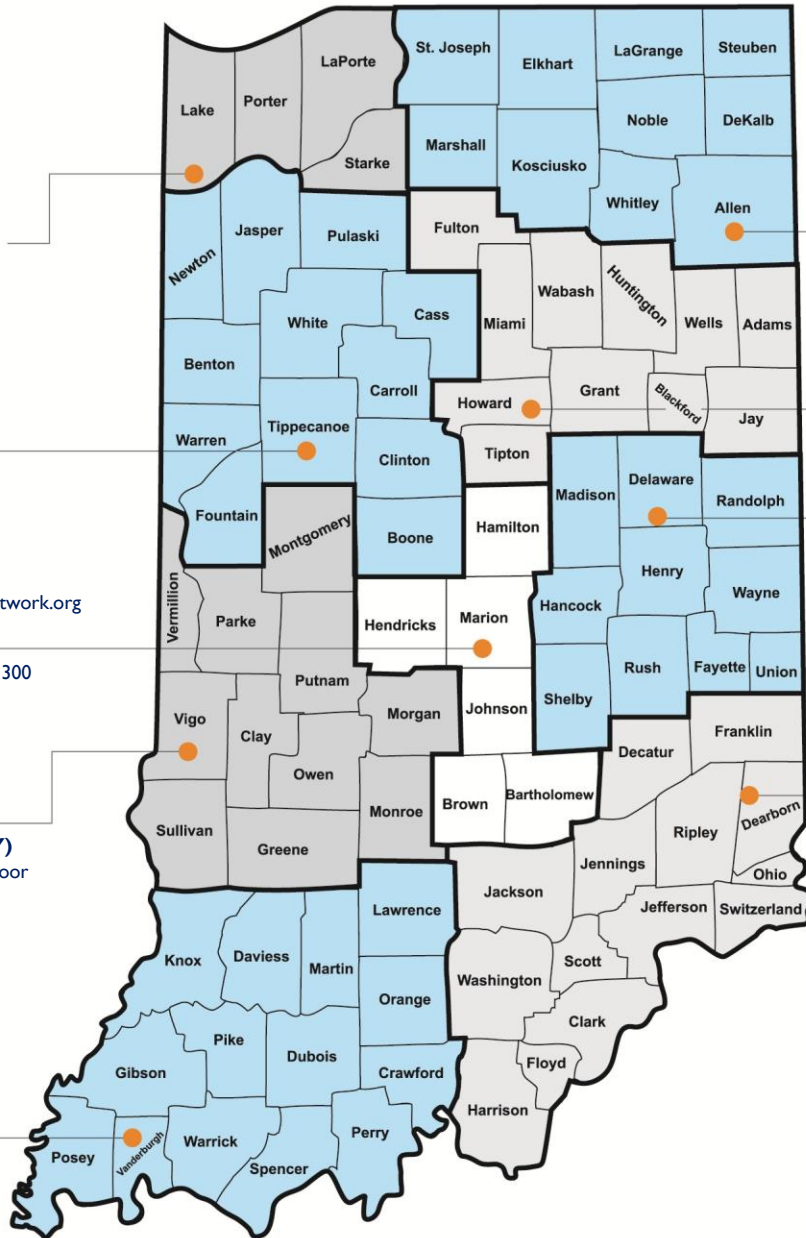

Indiana Association for Child Care Resource and Referral Local Agencies

Building networks to support families, providers and communities

Early Learning Connections, Geminus CCR&R
8400 Louisiana Street
Merrillville, IN 46410
(219) 685-1500
(844) 685-1500
www.ccr.geminus.org

The Child Care Resource Network
817 Woodmere Drive
Lafayette, IN 47905
(765) 742-7105
(800) 932-3302
www.thechildcareresourcenetwork.org

Child Care Answers
615 N. Alabama Street, Suite 300
Indianapolis, IN 46204
(317) 636-5727
(800) 272-2937
www.childcareanswers.com

Chances and Services for Youth (CASY)
1101 South 13th Street, 2nd Floor
Terre Haute, IN 47802
(812) 232-3952
(800) 886-3952
www.casonline.org

4C of Southern Indiana, Inc.
600 S.E. 6th Street
Evansville, IN 47713
(812) 423-4008
(866) 200-5909
www.child-care.org

Early Childhood Alliance (ECA)
3320 Fairfield Avenue
Fort Wayne, IN 46807
(260) 745-2501
(800) 423-1498
www.ecalliance.org

Bona Vista Programs/ Child Care Solutions
123 N. Buckeye Street, Suite 3B
Kokomo, IN 46901
P.O. Box 2496
Kokomo, IN 46904-2496
(765) 452-8870
(800) 493-3231
www.bonavista.org

Huffer Child Care Resource and Referral
3413 W. Fox Ridge Ln.
Muncie, IN 47304
(765) 284-0887
(800) 554-9331
www.huffermcc.org

S.I.E.O.C.
110 Importing Street
P.O. Box 240
Aurora, IN 47001
(812) 926-1585
(800) 755-8558
www.sieoc.org

www.iaccrr.org

*La Asociación de Indiana para Recursos y Referidos en Cuidado Infantil
construyendo redes para apoyar a las familias, los proveedores y las comunidades*

*Su agencia local de recursos y referidos en cuidado infantil
1-866-865-7056*

3901 N. Meridian Street, Suite 200 | Indianapolis, IN 46208
phone (317) 924-5202 | fax (317) 924-5102 | toll-free (800) 299-1627
www.iaccrr.org