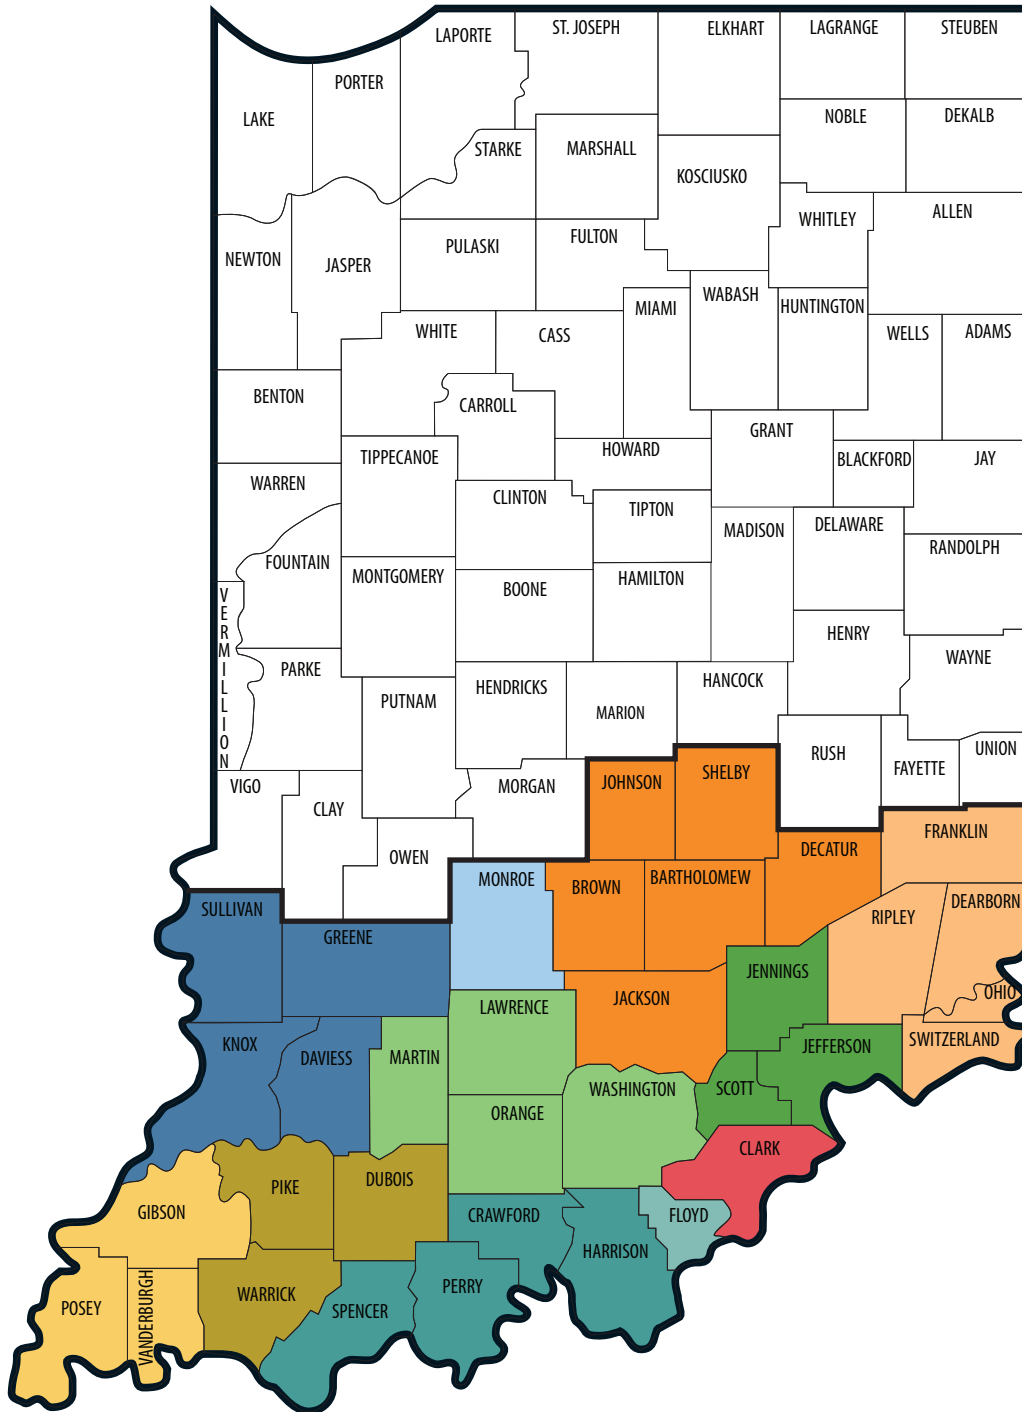

## Indiana Head Start & Early Head Start grantees by cluster

*July 2019*

## Southern Cluster

- 29 - PACE Community Action Agency, Inc. Head Start / EHS
- 30 - South Central Community Action Program Head Start / EHS
- 31 - Human Services, Inc. Head Start / EHS
- 32 - SIEOC Head Start
- 33 - Ohio Valley Opportunities, Inc. Head Start
- 34 - Hoosier Uplands EDC Head Start / EHS
- 35 - TRI-CAP Head Start
- 36 - Community Action Program of Evansville, Inc. Head Start / EHS
- 37 - Lincoln Hills Development Corporation Head Start / EHS
- 38 - Floyd County Head Start Birth to Five
- 39 - CASI Head Start / EHS