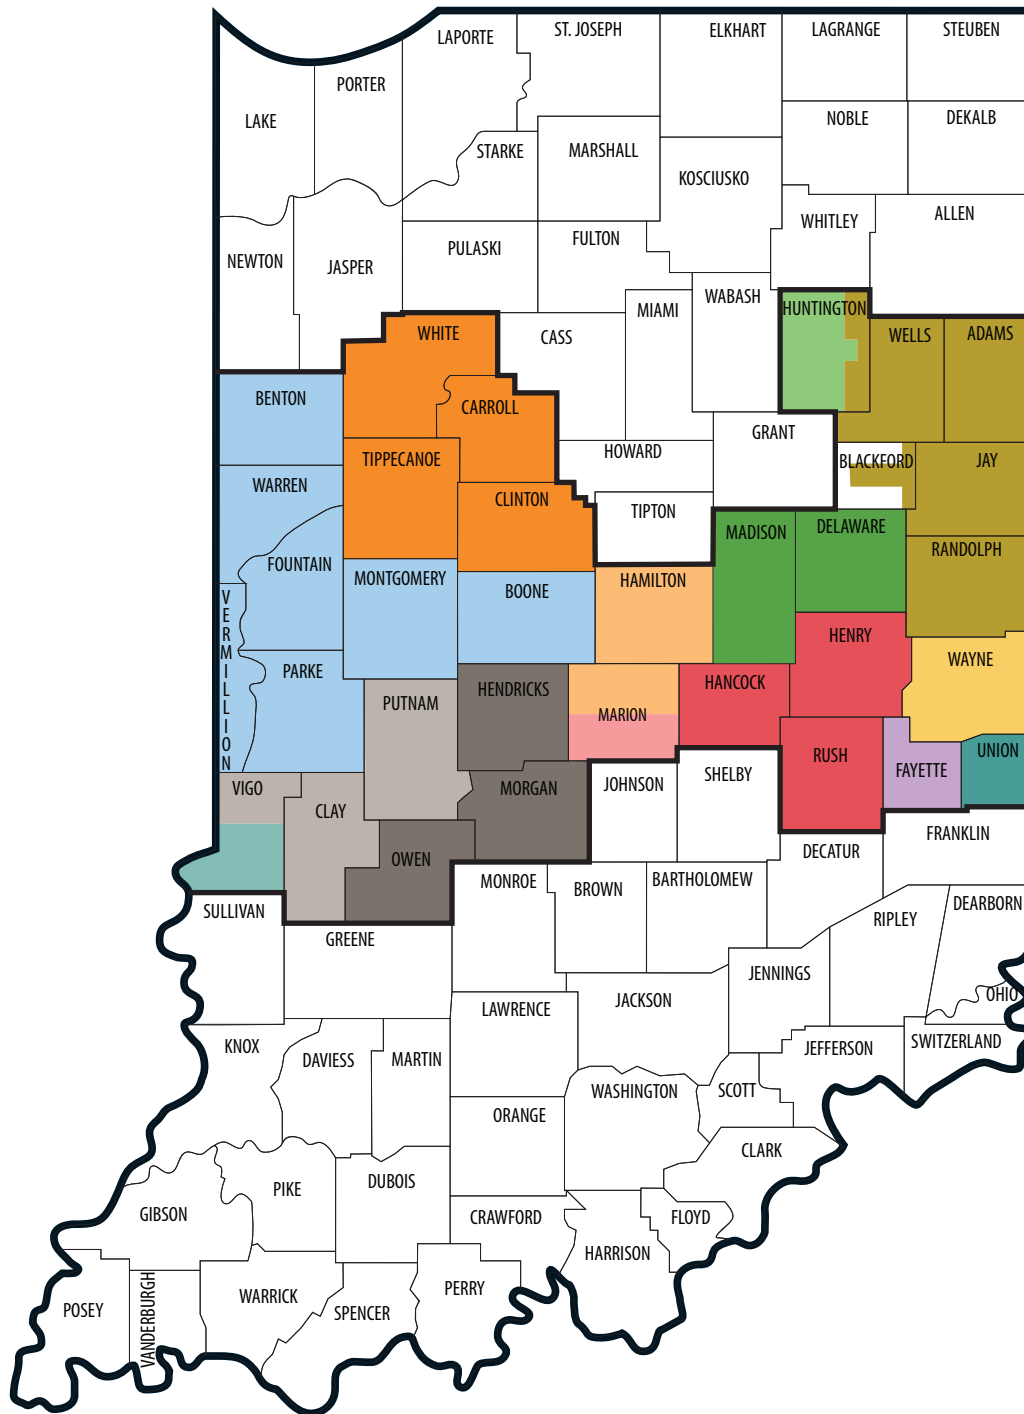

## Indiana Head Start & Early Head Start grantees by cluster

*July 2019*

## Southern Cluster

- 29 - PACE Community Action Agency, Inc. Head Start / EHS
- 30 - South Central Community Action Program Head Start / EHS
- 31 - Human Services, Inc. Head Start / EHS
- 32 - SIEOC Head Start
- 33 - Ohio Valley Opportunities, Inc. Head Start
- 34 - Hoosier Uplands EDC Head Start / EHS
- 35 - TRI-CAP Head Start
- 36 - Community Action Program of Evansville, Inc. Head Start / EHS
- 37 - Lincoln Hills Development Corporation Head Start / EHS
- 38 - Floyd County Head Start Birth to Five
- 39 - CASI Head Start / EHS