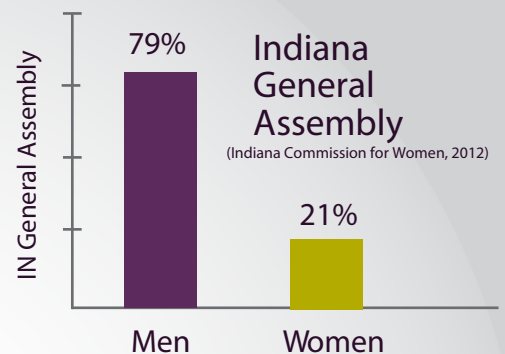

Women in the WORKFORCE

Basic Demographics

Indiana is home to 3,297,065 women (50.9%) of the population.

Top 3 Occupational Areas for Women

Indiana, civilian employed population, 2006-2010 (5-yr est).
 (US Census ACS, 2006-10)

Women in Business (National)

Women in Leadership Roles by Industry (National)

(The White House Project, 2008)

42%
 Women make up 42% of Indiana's full-time, year round civilian employees
 (ACS 2006-2010)