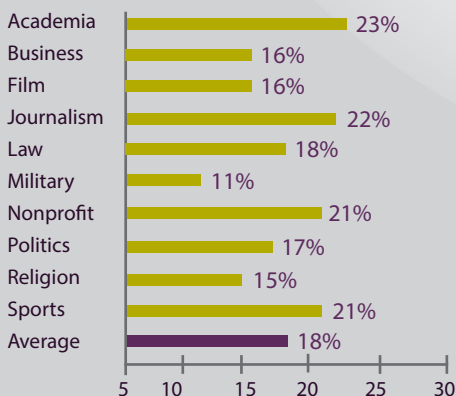

Women in the WORKFORCE

Basic Demographics

Indiana is home to 3,297,065 women (50.9%) of the population.

Top 3 Occupational Areas for Women

Indiana, civilian employed population, 2006-2010 (5-yr est).
 (US Census ACS, 2006-10)

Women in Business (National)

Women in Leadership Roles by Industry (National)

(The White House Project, 2008)

42%
 Women make up 42% of Indiana's full-time, year round civilian employees
 (ACS 2006-2010)