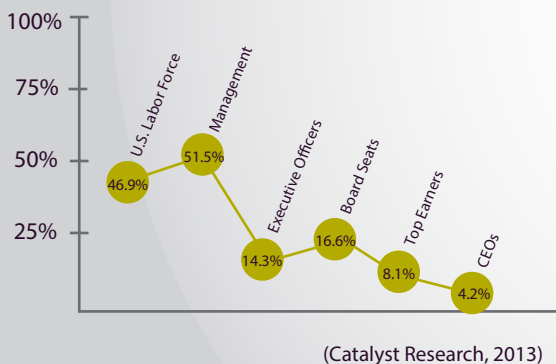

Women in the WORKFORCE

Basic Demographics

Indiana is home to 3,297,065 women (50.9%) of the population.

Top 3 Occupational Areas for Women

Indiana, civilian employed population, 2006-2010 (5-yr est).
 (US Census ACS, 2006-10)

Women in Business (National)

Women in Leadership Roles by Industry (National)

(The White House Project, 2008)

42%
 Women make up 42% of Indiana's full-time, year round civilian employees
 (ACS 2006-2010)