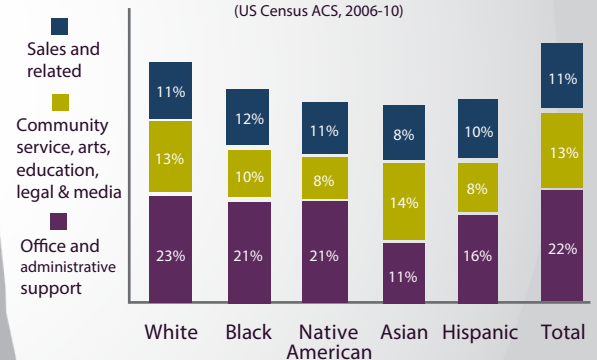

Women in the WORKFORCE

Basic Demographics

Indiana is home to 3,297,065 women (50.9%) of the population.

Top 3 Occupational Areas for Women

Indiana, civilian employed population, 2006-2010 (5-yr est).
 (US Census ACS, 2006-10)