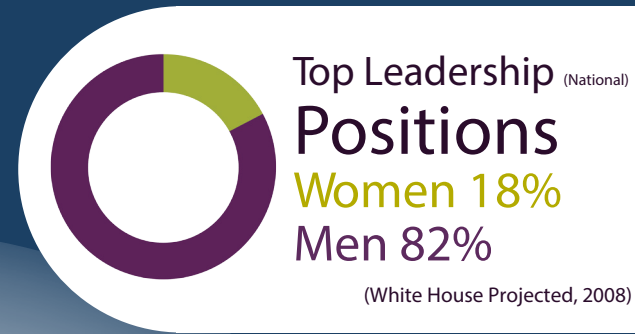

Women in the WORKFORCE

Basic Demographics

Indiana is home to 3,297,065 women (50.9%) of the population.

Top 3 Occupational Areas for Women

Indiana, civilian employed population, 2006-2010 (5-yr est).
 (US Census ACS, 2006-10)