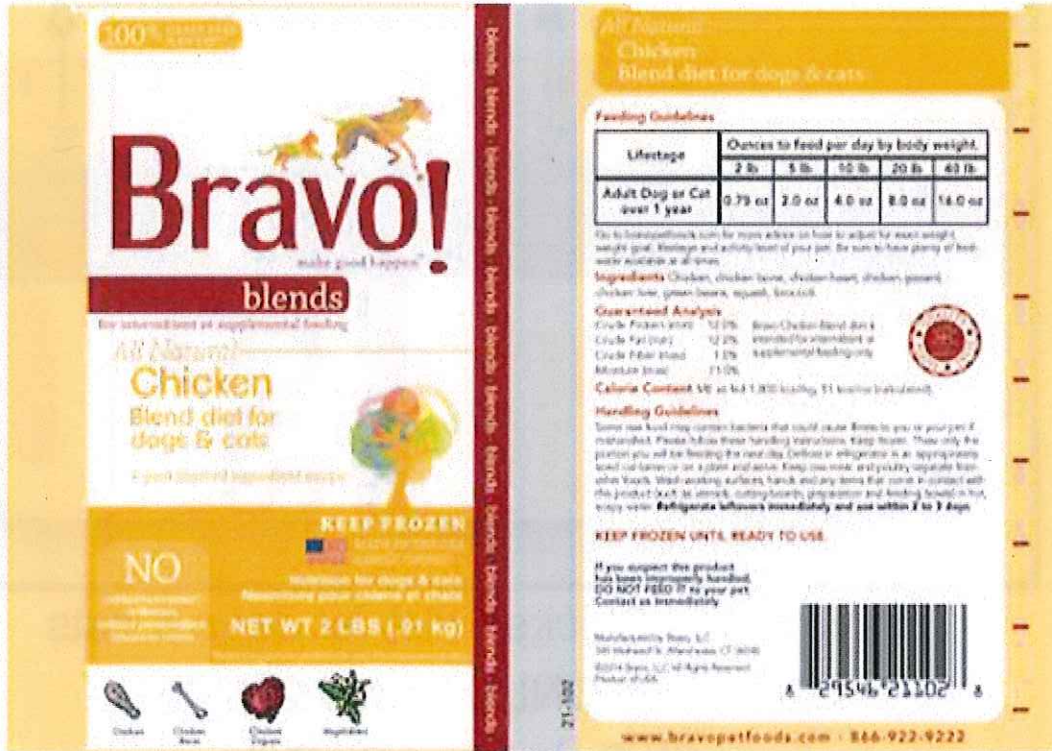

Bravo Recalls Select Chicken Pet Foods Because of Possible Salmonella Health Risk
Photo

Package Front

Package Back

Bravo Blend Chicken diet for dogs & cats
- 2lb Chub ONLY. Item # 21-102