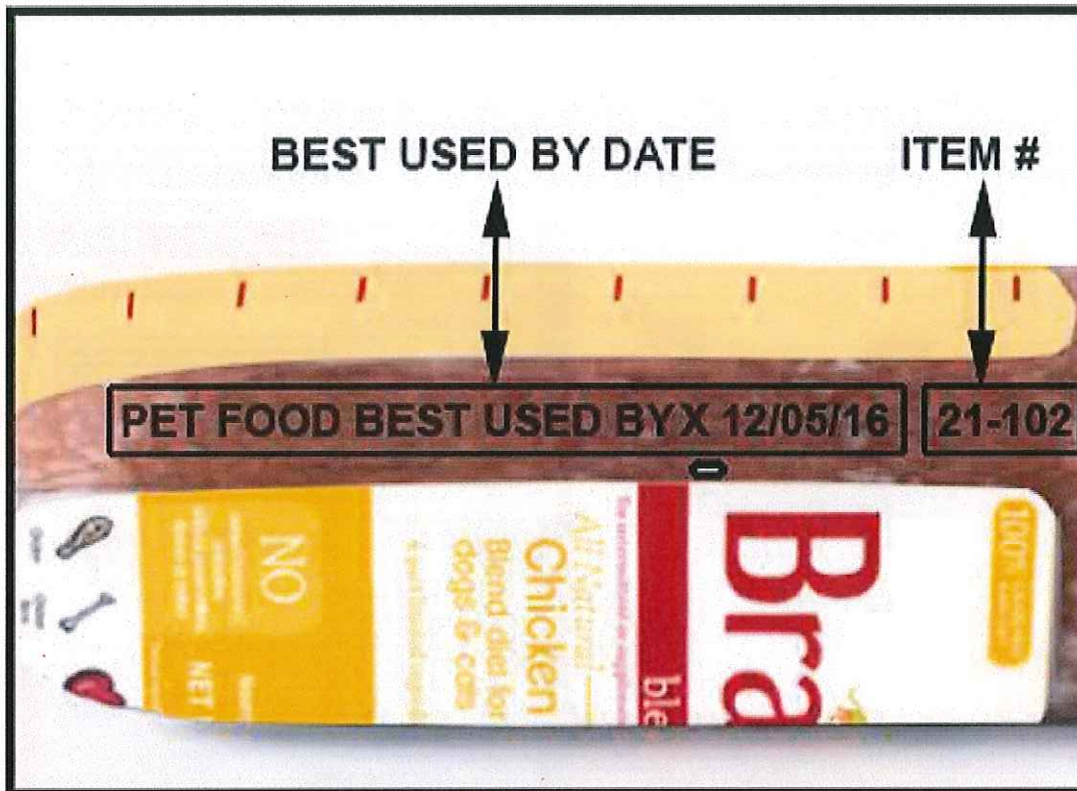

Bravo Blend Chicken diet for dogs & cats
- 2lb Chub ONLY. Item # 21-102

with Best Used By Date
Package Front   Side Panel   Package Back