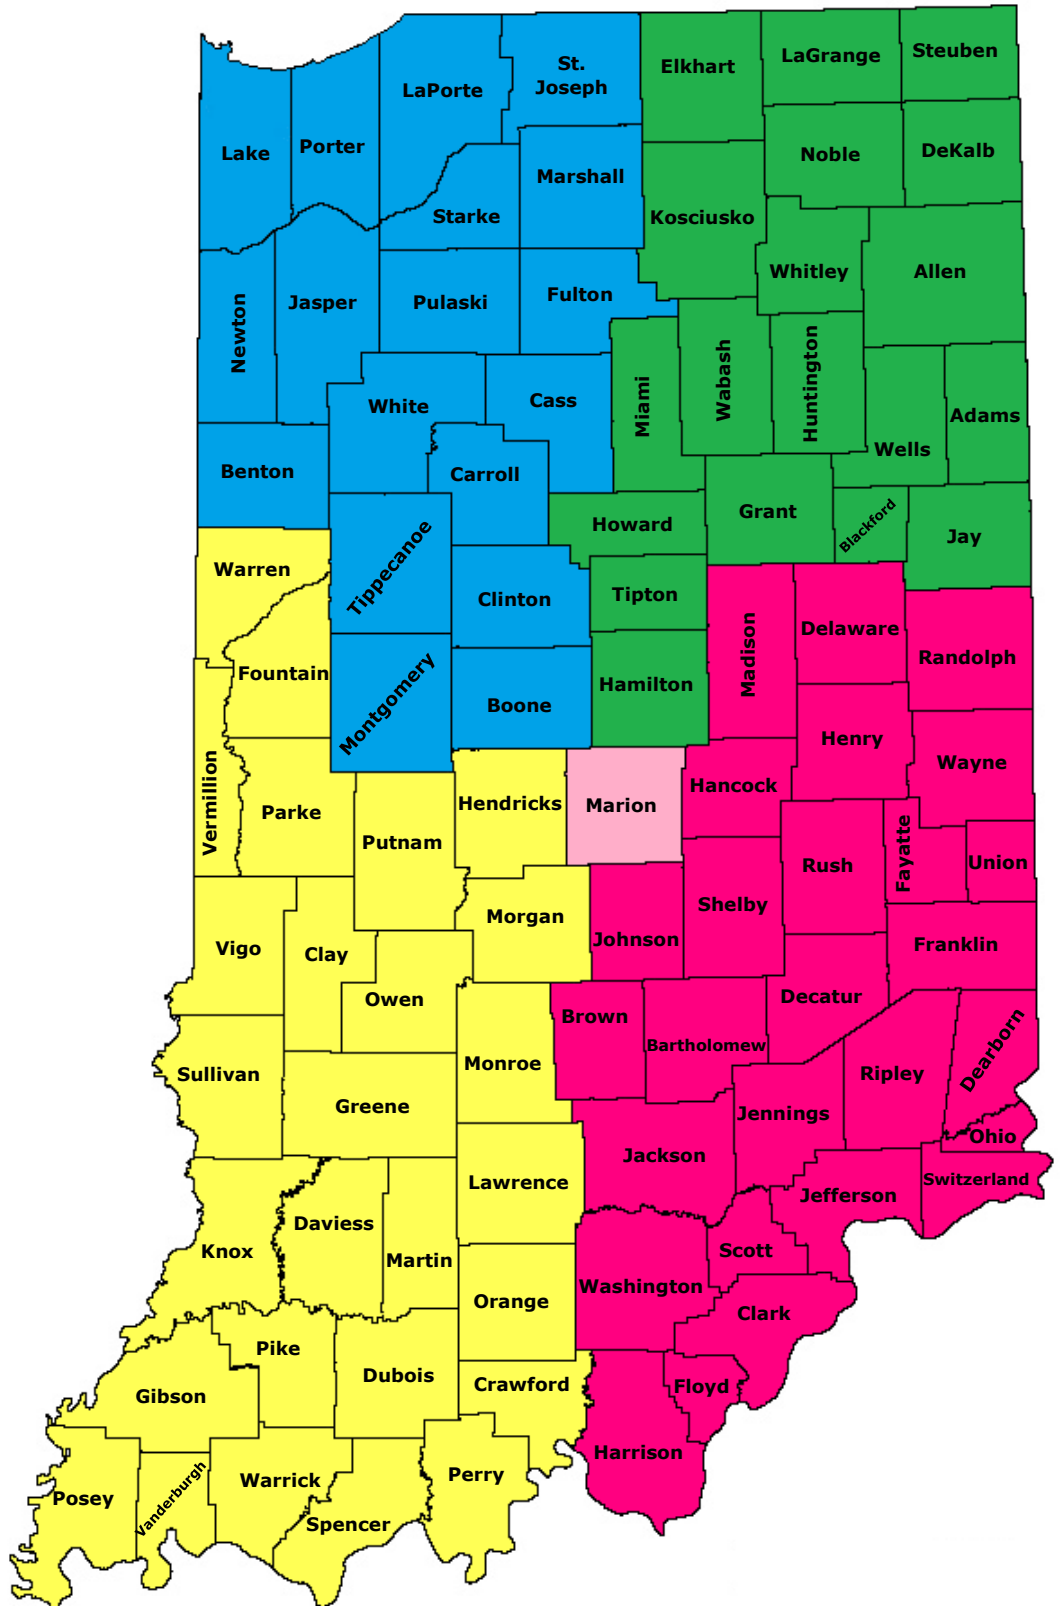

INDIANA STATE LIBRARY PROFESSIONAL DEVELOPMENT OFFICE

LIBRARY CONSULTANTS COVERAGE MAP

PDO SUPERVISOR

Kara Cleveland

kcleveland@library.in.gov

NORTHWEST REGION

Laura Jones

laujones@library.in.gov

NORTHEAST REGION

Paula Newcom

pnewcom@library.in.gov

SOUTHWEST REGION

George Bergstrom

gbergstrom@library.in.gov

SOUTHEAST REGION

Courtney Brown

cobrown@library.in.gov

MARION COUNTY

Kara Cleveland
& Paula Newcom

CHILDREN'S CONSULTANT

Beth Yates

byates@library.in.gov

Contact your Regional Coordinator today!